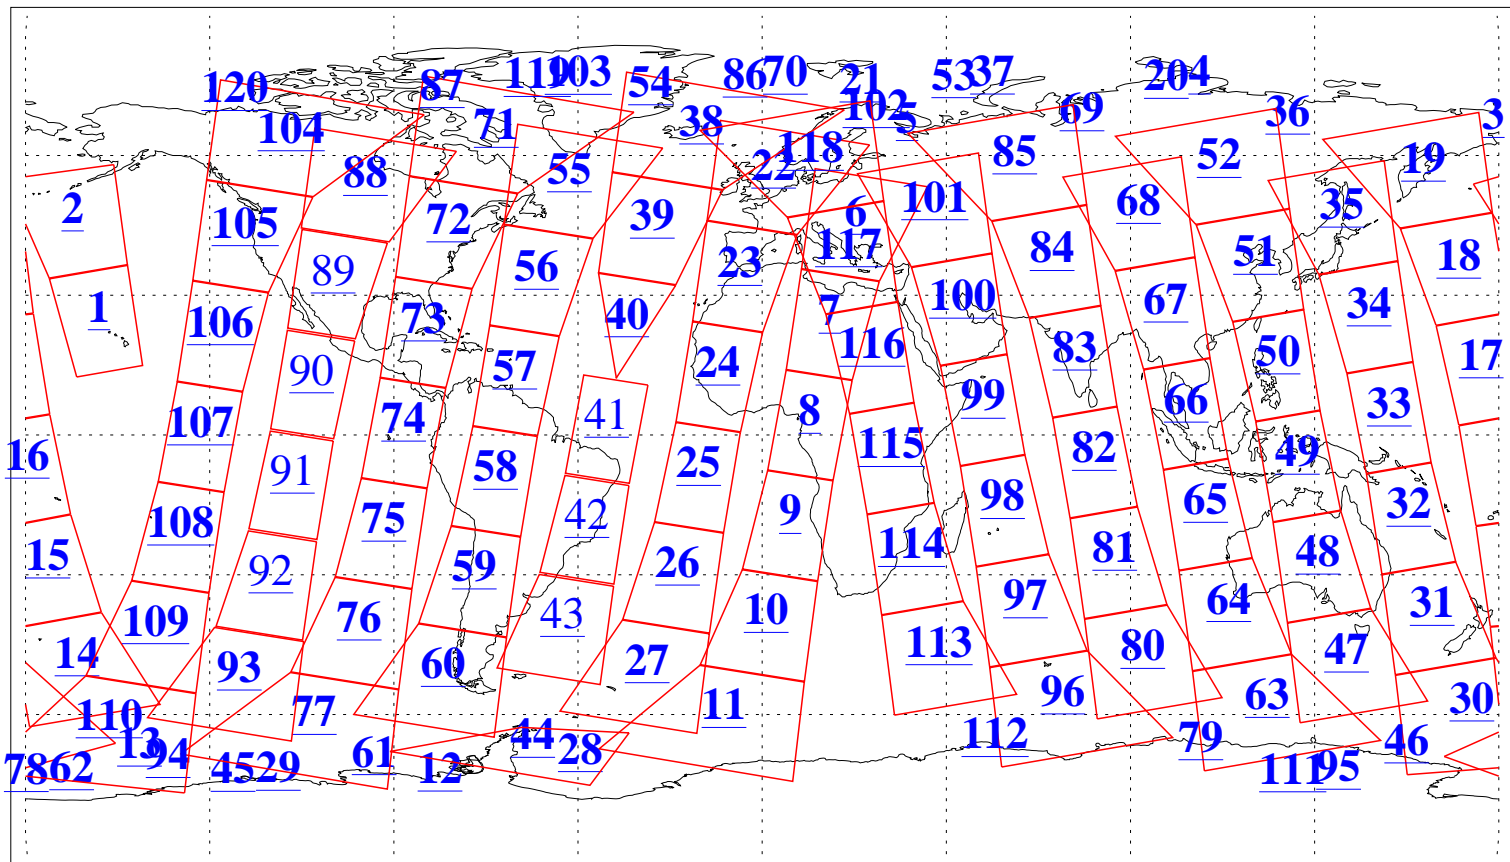

L1B Availability
 AMSU Granules: 240
 HSB Granules: 0
 AIRS Granules: 230

6 Oct 2021
 DoY 279
 Aqua Day 7095
 Granules: 1 to 120

Granules: 121 to 240

Legend: AMSU Available, *HSB Available*, *AIRS Available*

L1B Availability
 AMSU Granules: 240
 HSB Granules: 0
 AIRS Granules: 230

6 Oct 2021
 DoY 279
 Aqua Day 7095

Ascending Granules

Descending Granules

Legend: AMSU Available, *HSB Available*, *AIRS Available*