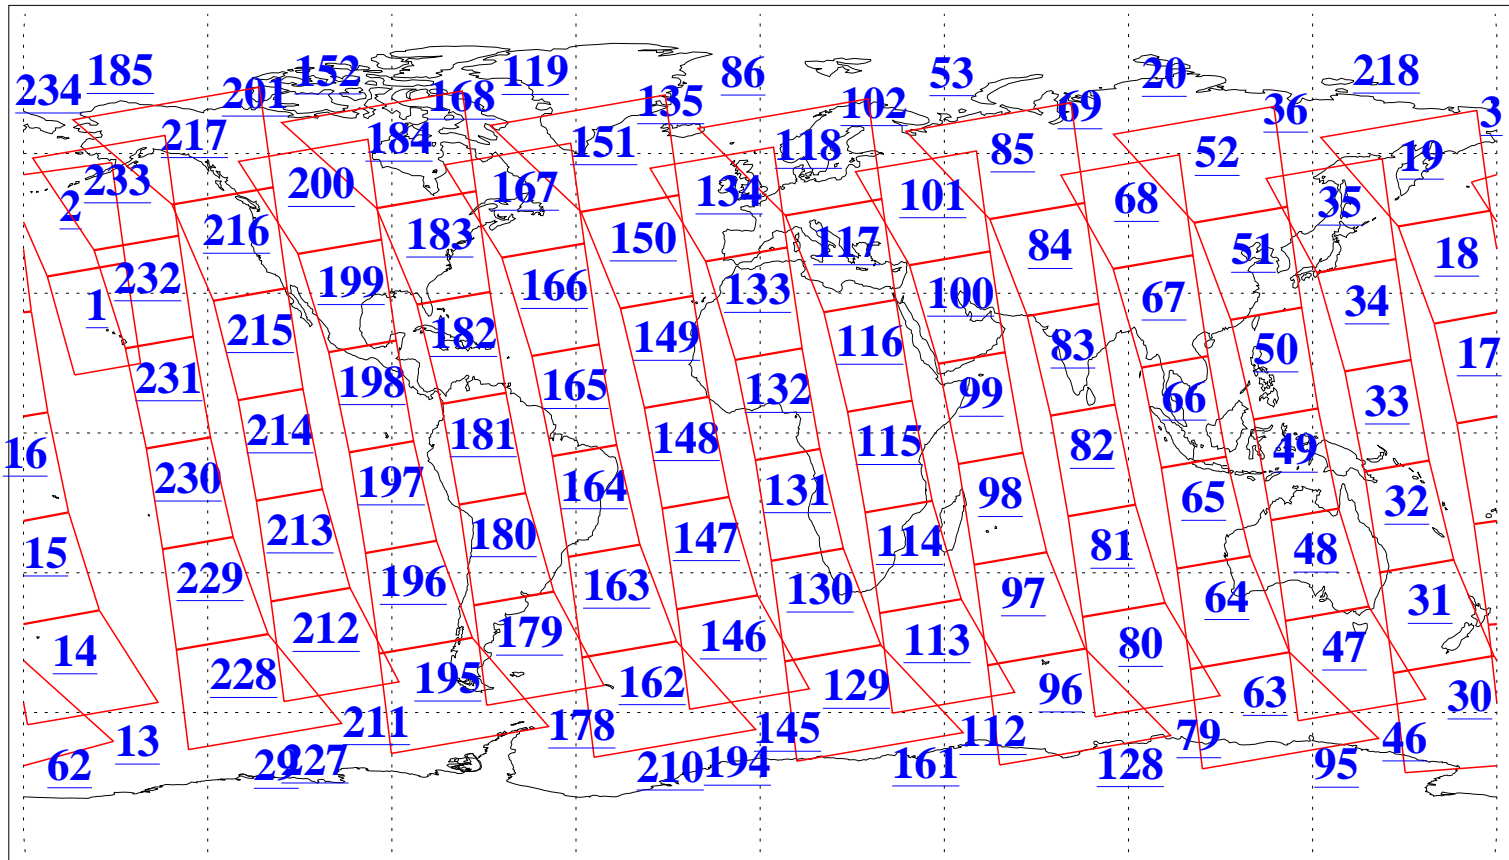

L1B Availability
 AMSU Granules: 240
 HSB Granules: 0
 AIRS Granules: 230

6 Oct 2021
 DoY 279
 Aqua Day 7095
 Granules: 1 to 120

Granules: 121 to 240

Legend: AMSU Available, *HSB Available*, *AIRS Available*

L1B Availability
 AMSU Granules: 240
 HSB Granules: 0
 AIRS Granules: 230

6 Oct 2021
 DoY 279
 Aqua Day 7095

Ascending Granules

Descending Granules

Legend: AMSU Available, *HSB Available*, *AIRS Available*