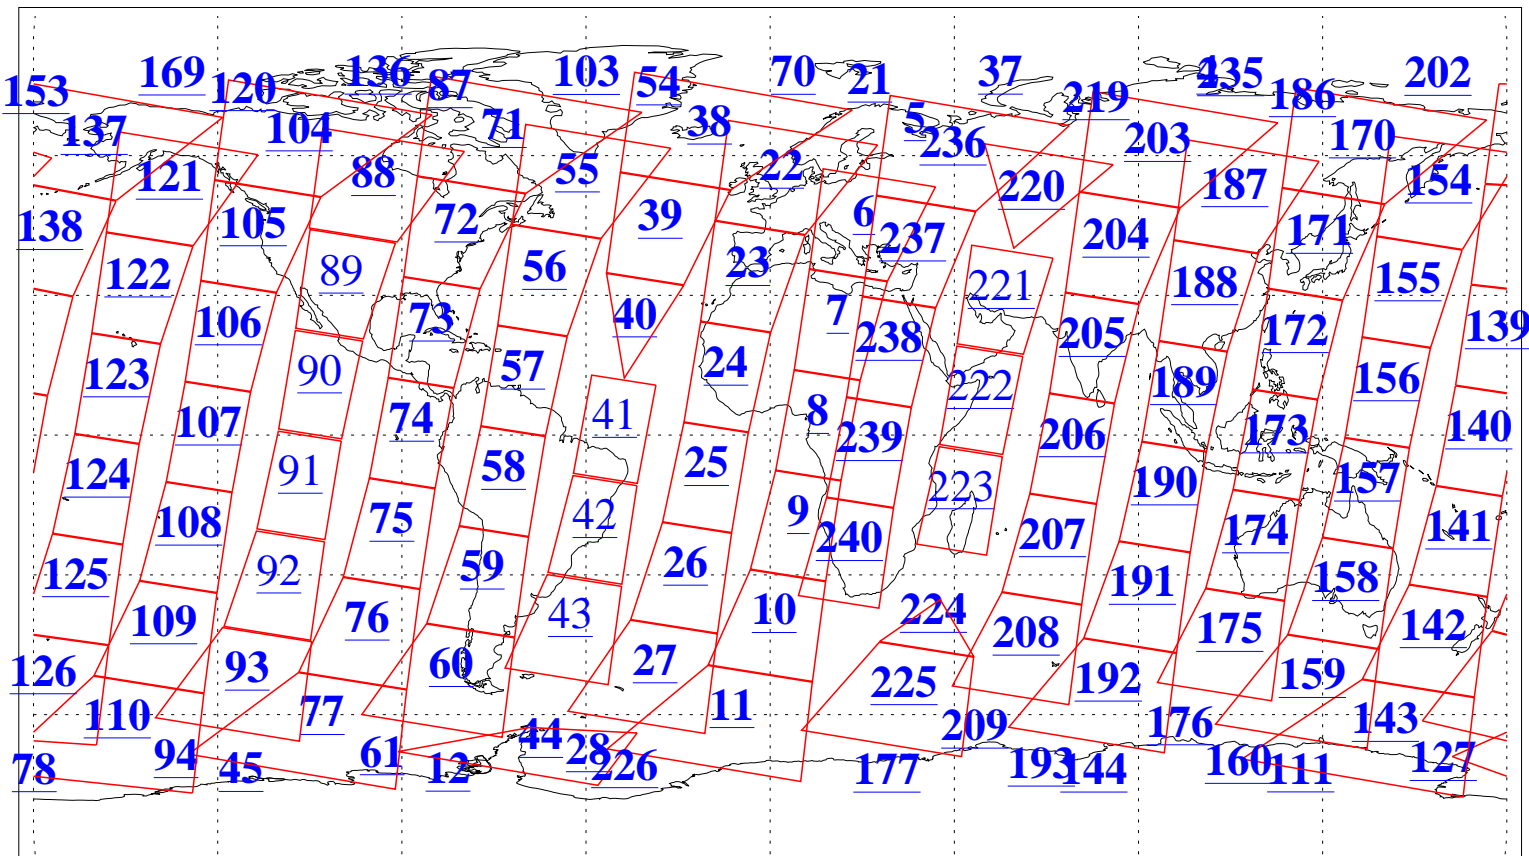

L1B Availability
 AMSU Granules: 240
 HSB Granules: 0
 AIRS Granules: 230

6 Oct 2021
 DoY 279
 Aqua Day 7095
 Granules: 1 to 120

Granules: 121 to 240

Legend: AMSU Available, *HSB Available*, *AIRS Available*

L1B Availability
 AMSU Granules: 240
 HSB Granules: 0
 AIRS Granules: 230

6 Oct 2021
 DoY 279
 Aqua Day 7095

Ascending Granules

Descending Granules

Legend: AMSU Available, *HSB Available*, *AIRS Available*