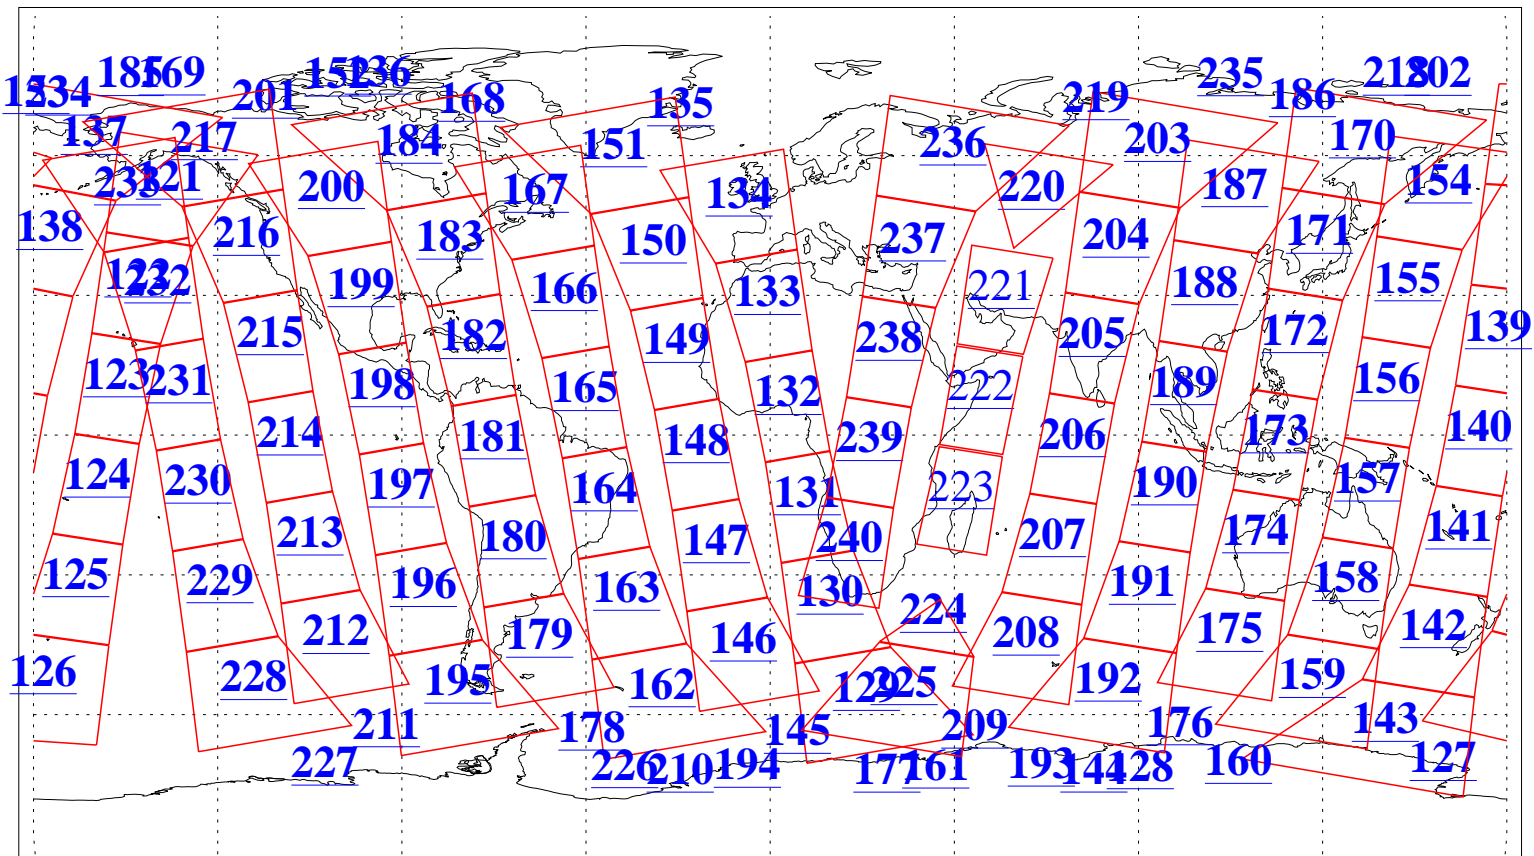

L1B Availability
 AMSU Granules: 240
 HSB Granules: 0
 AIRS Granules: 230

6 Oct 2021
 DoY 279
 Aqua Day 7095
 Granules: 1 to 120

Granules: 121 to 240

Legend: AMSU Available, *HSB Available*, *AIRS Available*

L1B Availability
 AMSU Granules: 240
 HSB Granules: 0
 AIRS Granules: 230

6 Oct 2021
 DoY 279
 Aqua Day 7095

Ascending Granules

Descending Granules

Legend: AMSU Available, *HSB Available*, *AIRS Available*