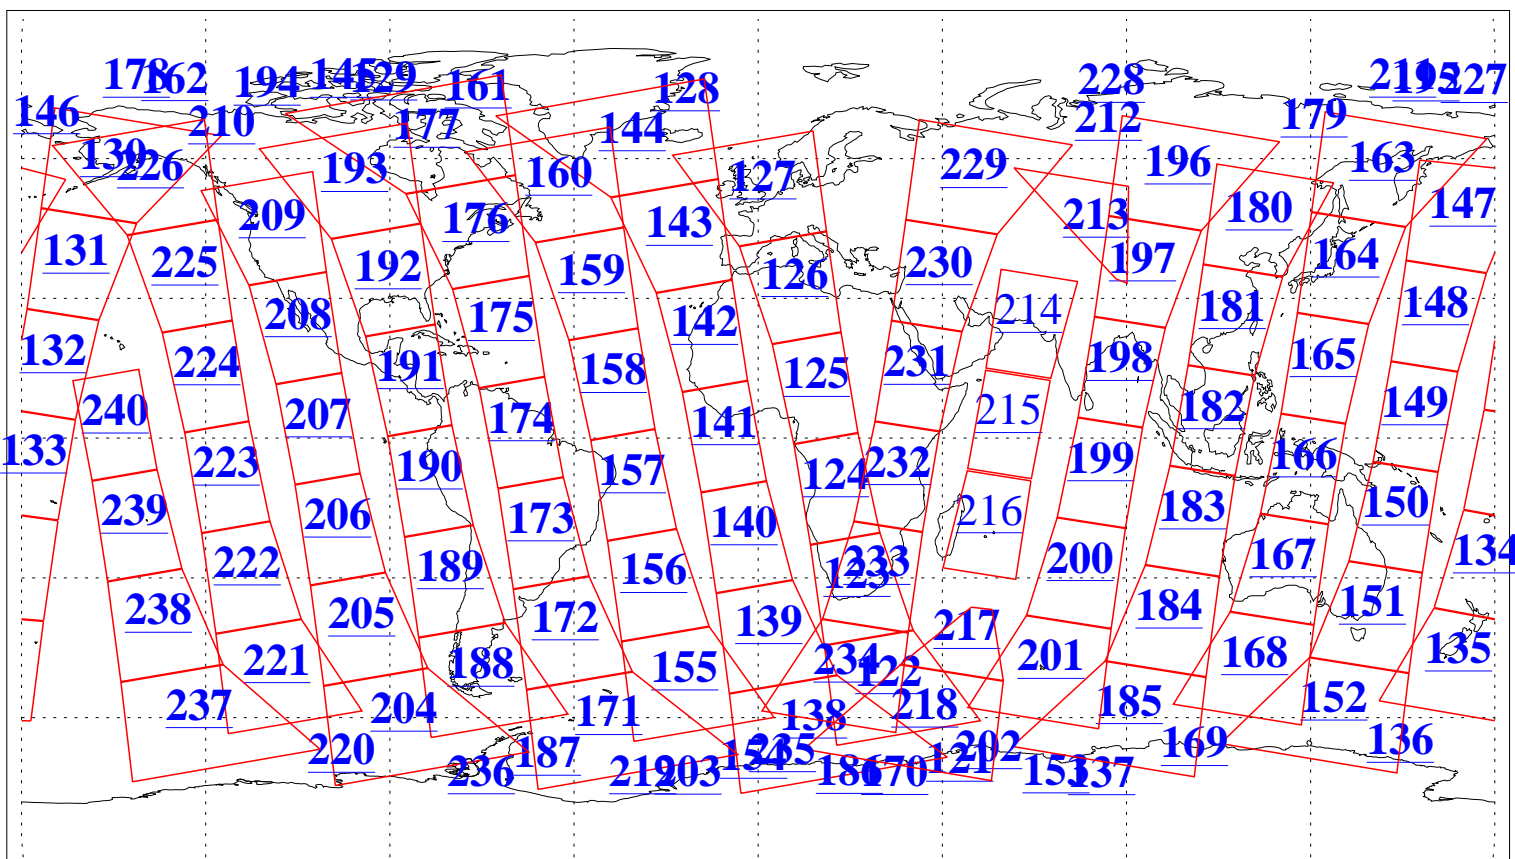

L1B Availability  
AMSU Granules: 240  
HSB Granules: 0  
AIRS Granules: 231

5 Oct 2021  
DoY 278  
Aqua Day 7094  
Granules: 1 to 120

Granules: 121 to 240

Legend: AMSU Available, *HSB Available*, *AIRS Available*

L1B Availability  
AMSU Granules: 240  
HSB Granules: 0  
AIRS Granules: 231

5 Oct 2021  
DoY 278  
Aqua Day 7094

Ascending Granules

Descending Granules

Legend: AMSU Available, *HSB Available*, *AIRS Available*

L1B Availability  
 AMSU Granules: 240  
 HSB Granules: 0  
 AIRS Granules: 231

5 Oct 2021  
 DoY 278  
 Aqua Day 7094

Northern Hemisphere Granules

Southern Hemisphere Granules

Legend: AMSU Available, HSB Available, **AIRS Available**