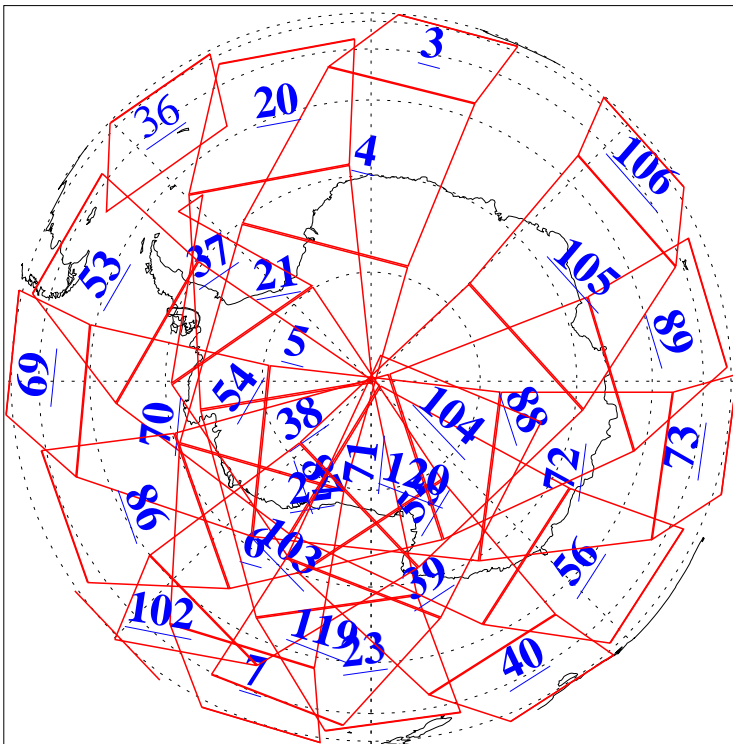

L1B Availability  
AMSU Granules: 240  
HSB Granules: 0  
AIRS Granules: 231

5 Oct 2021  
DoY 278  
Aqua Day 7094  
Granules: 1 to 120

Granules: 121 to 240

Legend: AMSU Available, *HSB Available*, *AIRS Available*

L1B Availability  
AMSU Granules: 240  
HSB Granules: 0  
AIRS Granules: 231

5 Oct 2021  
DoY 278  
Aqua Day 7094

Ascending Granules

Descending Granules

Legend: AMSU Available, *HSB Available*, *AIRS Available*

L1B Availability  
 AMSU Granules: 240  
 HSB Granules: 0  
 AIRS Granules: 231

5 Oct 2021  
 DoY 278  
 Aqua Day 7094

Northern Hemisphere Granules

Southern Hemisphere Granules

Legend: AMSU Available, HSB Available, **AIRS Available**