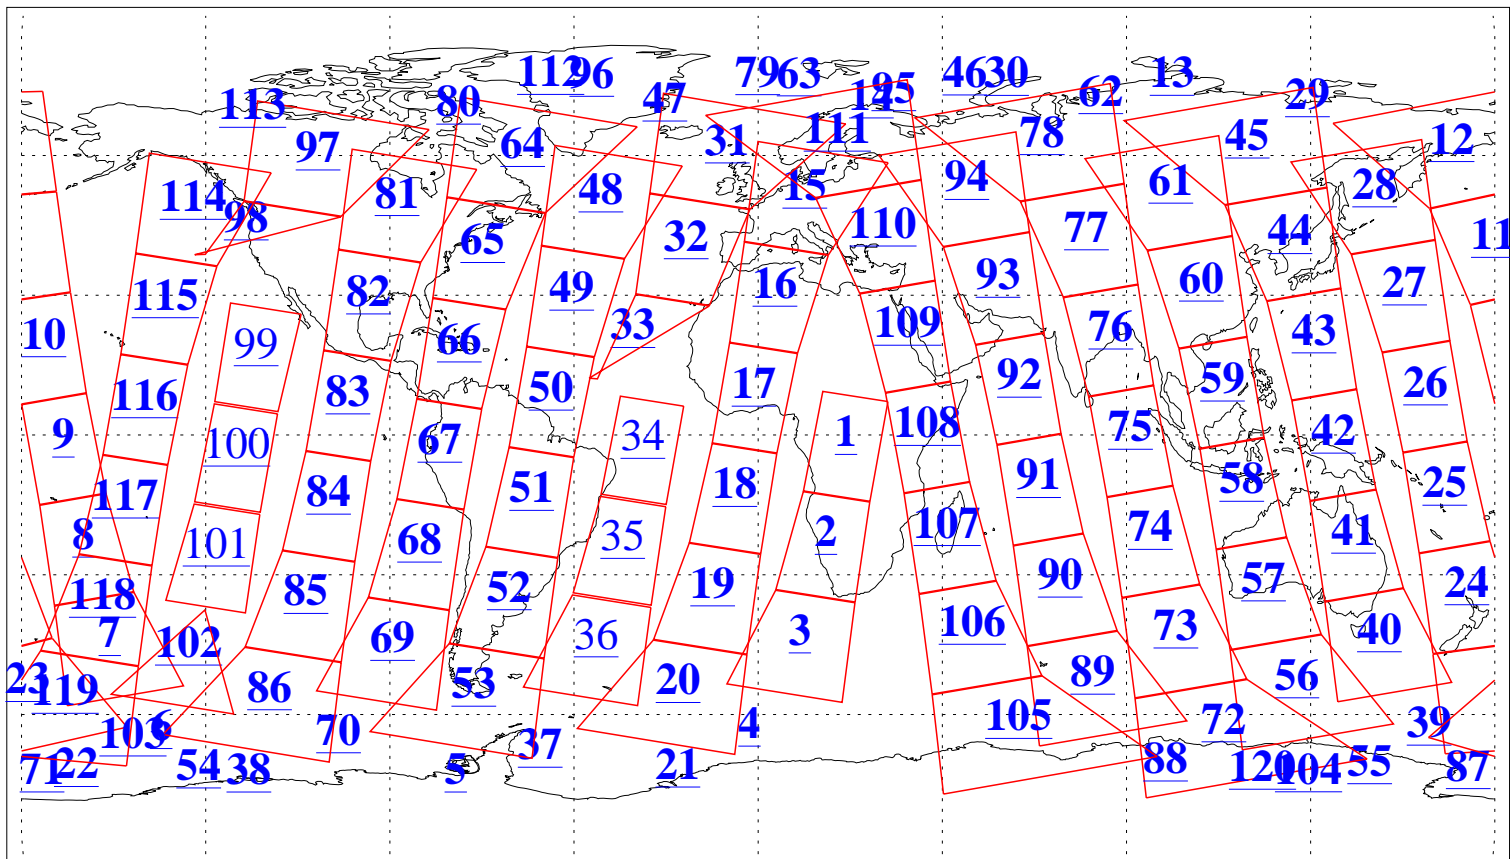

L1B Availability  
AMSU Granules: 240  
HSB Granules: 0  
AIRS Granules: 231

5 Oct 2021  
DoY 278  
Aqua Day 7094  
Granules: 1 to 120

Granules: 121 to 240

Legend: AMSU Available, *HSB Available*, *AIRS Available*

L1B Availability  
AMSU Granules: 240  
HSB Granules: 0  
AIRS Granules: 231

5 Oct 2021  
DoY 278  
Aqua Day 7094

Ascending Granules

Descending Granules

Legend: AMSU Available, *HSB Available*, *AIRS Available*

L1B Availability  
 AMSU Granules: 240  
 HSB Granules: 0  
 AIRS Granules: 231

5 Oct 2021  
 DoY 278  
 Aqua Day 7094

Northern Hemisphere Granules

Southern Hemisphere Granules

Legend: AMSU Available, HSB Available, **AIRS Available**