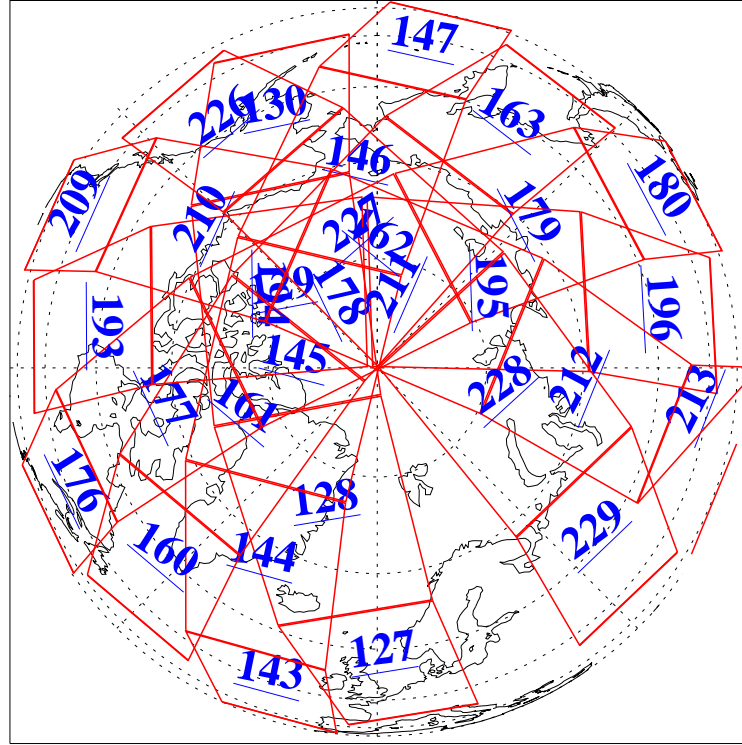

L1B Availability  
AMSU Granules: 240  
HSB Granules: 0  
AIRS Granules: 231

5 Oct 2021  
DoY 278  
Aqua Day 7094

Ascending Granules

Descending Granules

Legend: AMSU Available, *HSB Available*, *AIRS Available*

L1B Availability  
 AMSU Granules: 240  
 HSB Granules: 0  
 AIRS Granules: 231

5 Oct 2021  
 DoY 278  
 Aqua Day 7094

Northern Hemisphere Granules

Southern Hemisphere Granules

Legend: AMSU Available, HSB Available, **AIRS Available**