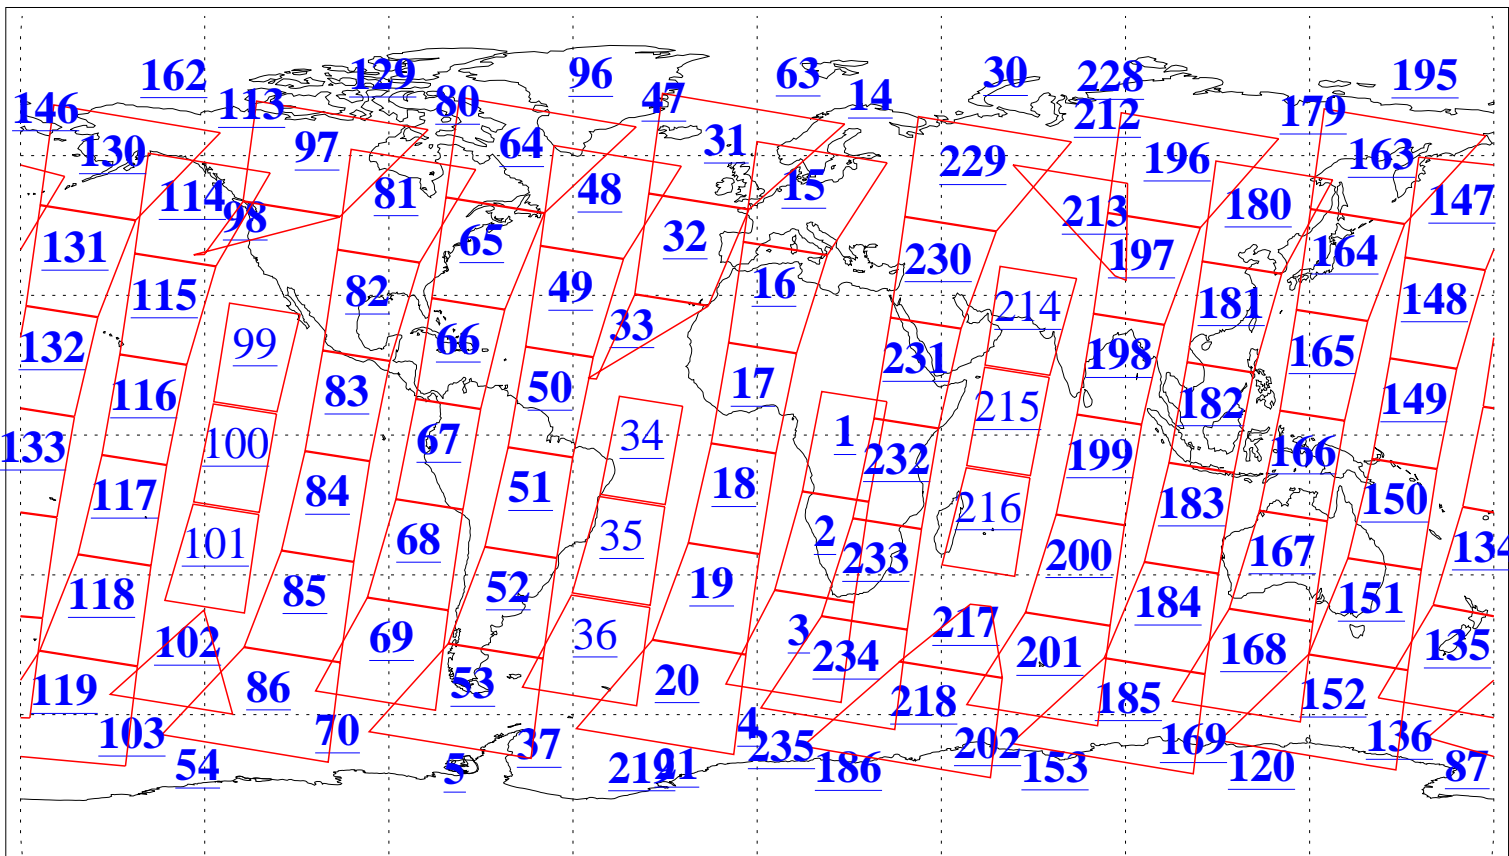

L1B Availability  
AMSU Granules: 240  
HSB Granules: 0  
AIRS Granules: 231

5 Oct 2021  
DoY 278  
Aqua Day 7094  
Granules: 1 to 120

Granules: 121 to 240

Legend: AMSU Available, *HSB Available*, *AIRS Available*

L1B Availability  
AMSU Granules: 240  
HSB Granules: 0  
AIRS Granules: 231

5 Oct 2021  
DoY 278  
Aqua Day 7094

Ascending Granules

Descending Granules

Legend: AMSU Available, *HSB Available*, *AIRS Available*

L1B Availability  
 AMSU Granules: 240  
 HSB Granules: 0  
 AIRS Granules: 231

5 Oct 2021  
 DoY 278  
 Aqua Day 7094

Northern Hemisphere Granules

Southern Hemisphere Granules

Legend: AMSU Available, HSB Available, **AIRS Available**