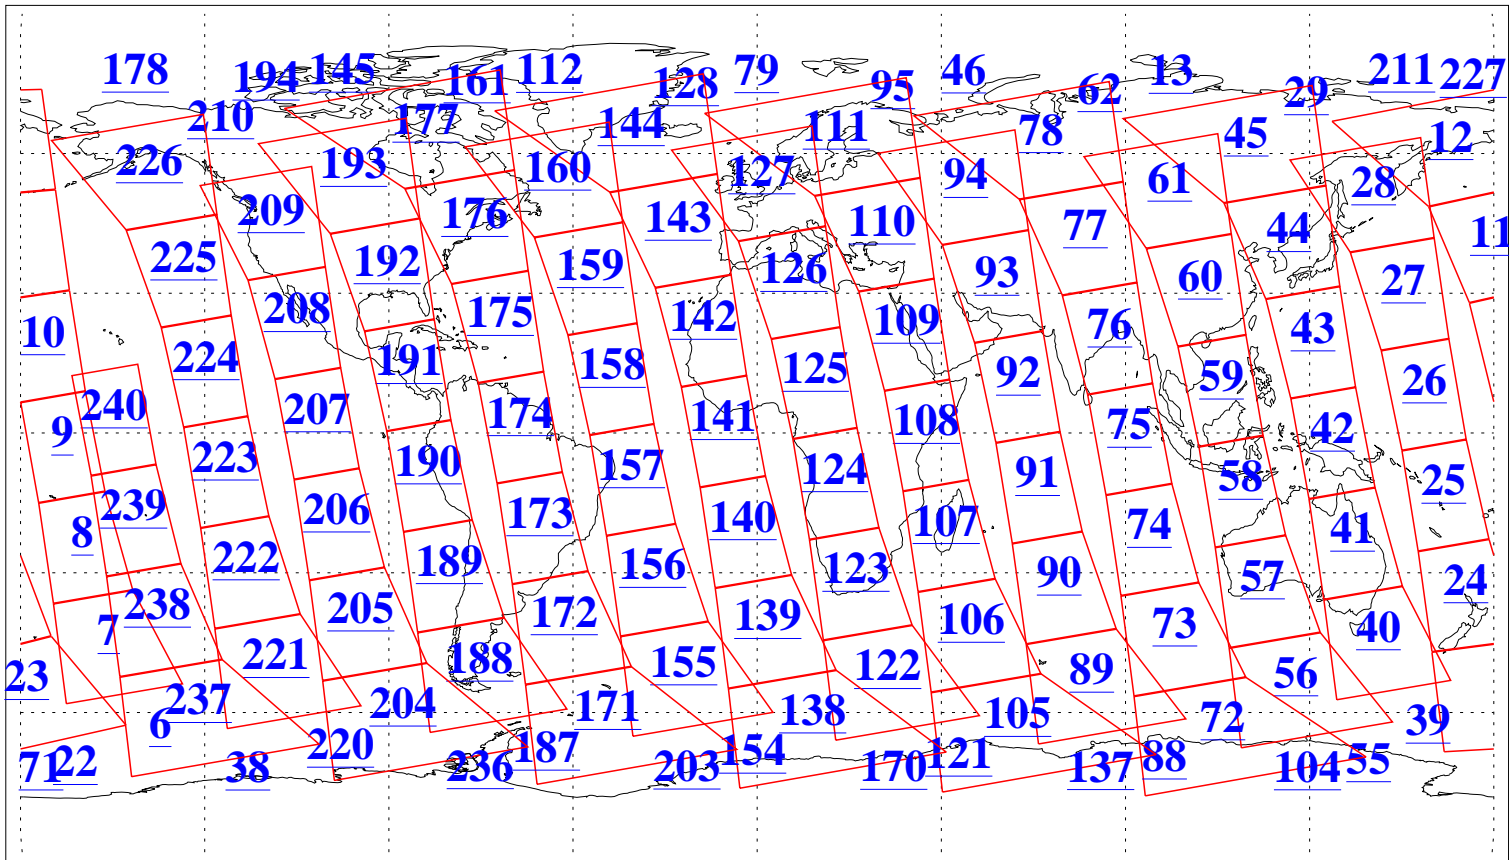

L1B Availability  
AMSU Granules: 240  
HSB Granules: 0  
AIRS Granules: 231

5 Oct 2021  
DoY 278  
Aqua Day 7094  
Granules: 1 to 120

Granules: 121 to 240

Legend: AMSU Available, *HSB Available*, *AIRS Available*

L1B Availability  
AMSU Granules: 240  
HSB Granules: 0  
AIRS Granules: 231

5 Oct 2021  
DoY 278  
Aqua Day 7094

Ascending Granules

Descending Granules

Legend: AMSU Available, *HSB Available*, *AIRS Available*

L1B Availability  
 AMSU Granules: 240  
 HSB Granules: 0  
 AIRS Granules: 231

5 Oct 2021  
 DoY 278  
 Aqua Day 7094

Northern Hemisphere Granules

Southern Hemisphere Granules

Legend: AMSU Available, HSB Available, **AIRS Available**