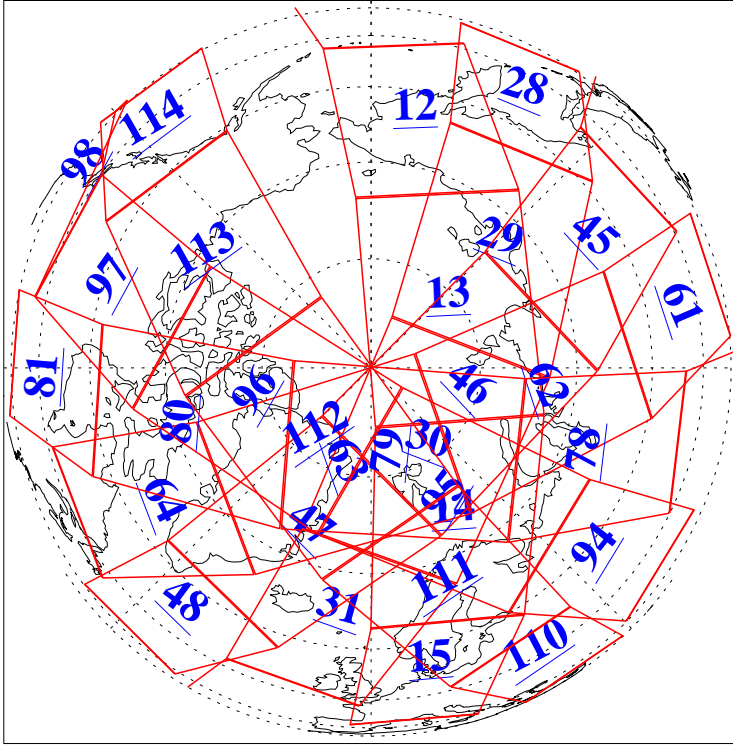

L1B Availability  
AMSU Granules: 240  
HSB Granules: 0  
AIRS Granules: 231

5 Oct 2021  
DoY 278  
Aqua Day 7094  
Granules: 1 to 120

Granules: 121 to 240

Legend: AMSU Available, *HSB Available*, *AIRS Available*

L1B Availability  
AMSU Granules: 240  
HSB Granules: 0  
AIRS Granules: 231

5 Oct 2021  
DoY 278  
Aqua Day 7094

Ascending Granules

Descending Granules

Legend: AMSU Available, *HSB Available*, *AIRS Available*

L1B Availability  
 AMSU Granules: 240  
 HSB Granules: 0  
 AIRS Granules: 231

5 Oct 2021  
 DoY 278  
 Aqua Day 7094

Northern Hemisphere Granules

Southern Hemisphere Granules

Legend: AMSU Available, HSB Available, **AIRS Available**