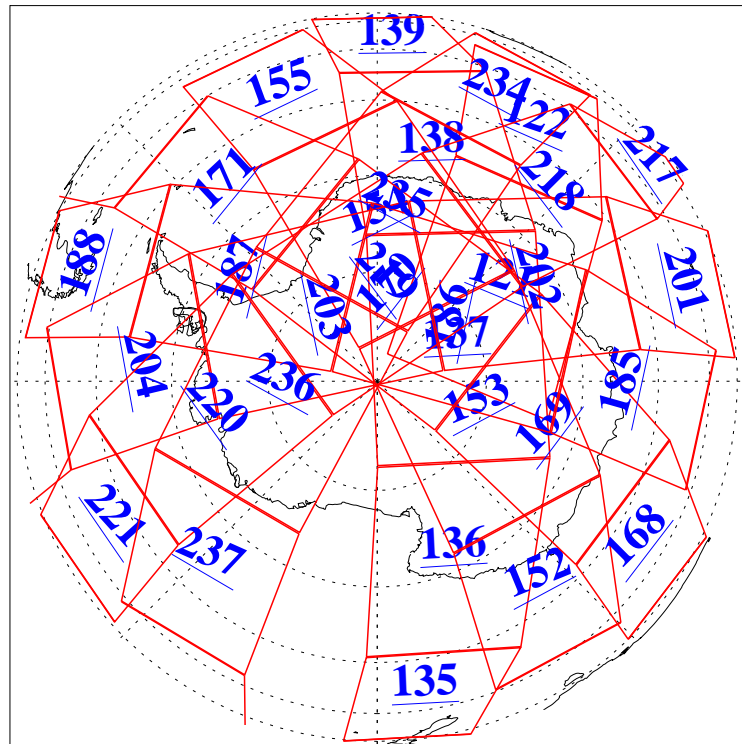

L1B Availability  
AMSU Granules: 240  
HSB Granules: 0  
AIRS Granules: 231

5 Oct 2021  
DoY 278  
Aqua Day 7094

Ascending Granules

Descending Granules

Legend: AMSU Available, *HSB Available*, *AIRS Available*

L1B Availability  
 AMSU Granules: 240  
 HSB Granules: 0  
 AIRS Granules: 231

5 Oct 2021  
 DoY 278  
 Aqua Day 7094

Northern Hemisphere Granules

Southern Hemisphere Granules

Legend: AMSU Available, HSB Available, **AIRS Available**