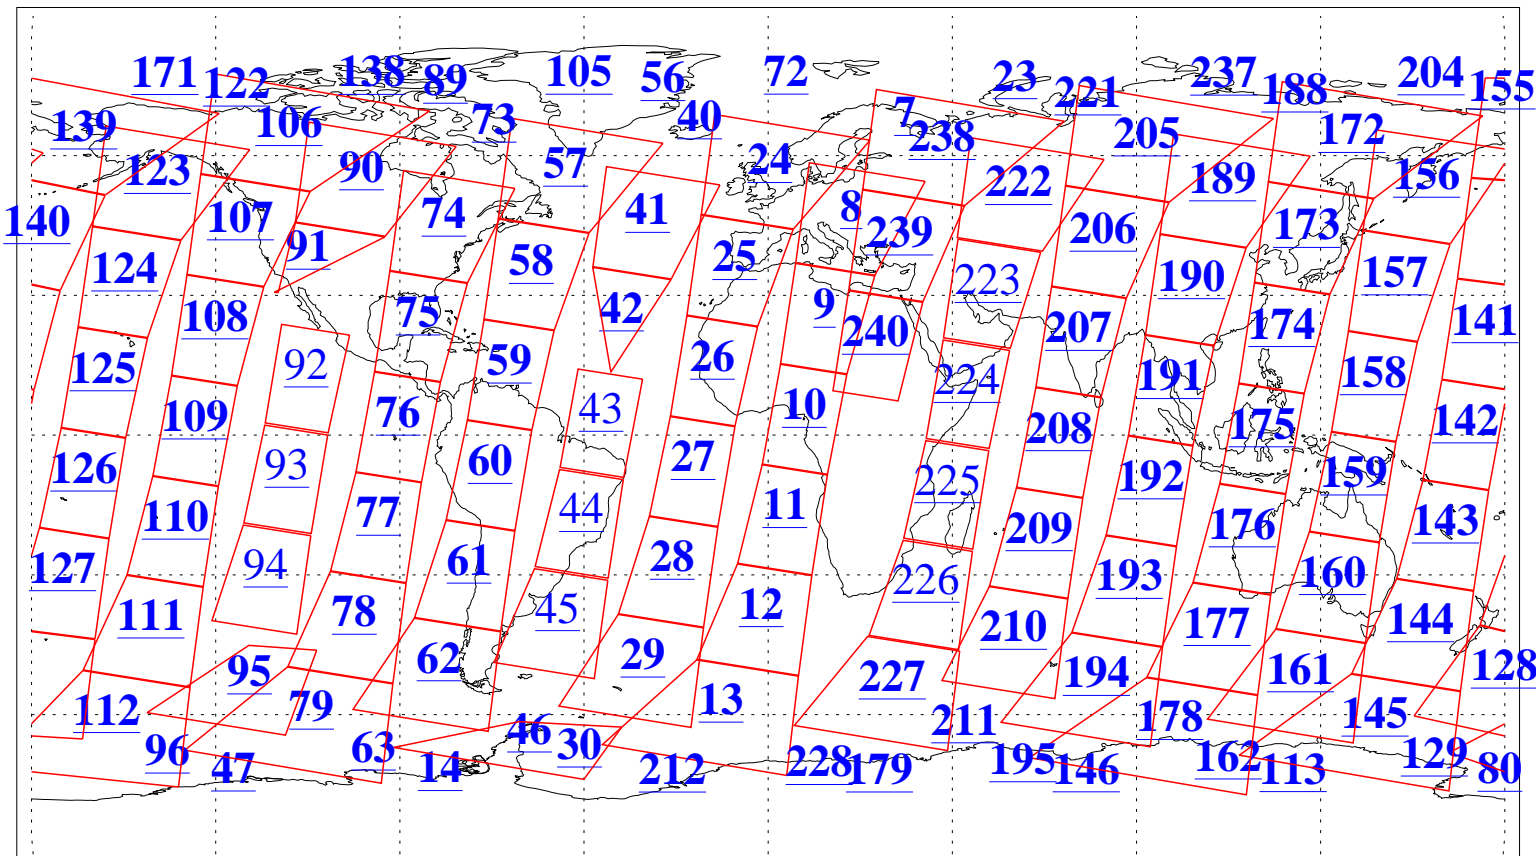

L1B Availability
 AMSU Granules: 240
 HSB Granules: 0
 AIRS Granules: 230

4 Oct 2021
 DoY 277
 Aqua Day 7093
 Granules: 1 to 120

Granules: 121 to 240

Legend: AMSU Available, *HSB Available*, *AIRS Available*

L1B Availability
 AMSU Granules: 240
 HSB Granules: 0
 AIRS Granules: 230

4 Oct 2021
 DoY 277
 Aqua Day 7093
 Ascending Granules

Descending Granules

Legend: AMSU Available, *HSB Available*, *AIRS Available*

L1B Availability
 AMSU Granules: 240
 HSB Granules: 0
 AIRS Granules: 230

4 Oct 2021
 DoY 277
 Aqua Day 7093

Northern Hemisphere Granules

Southern Hemisphere Granules

Legend: AMSU Available, HSB Available, AIRS Available