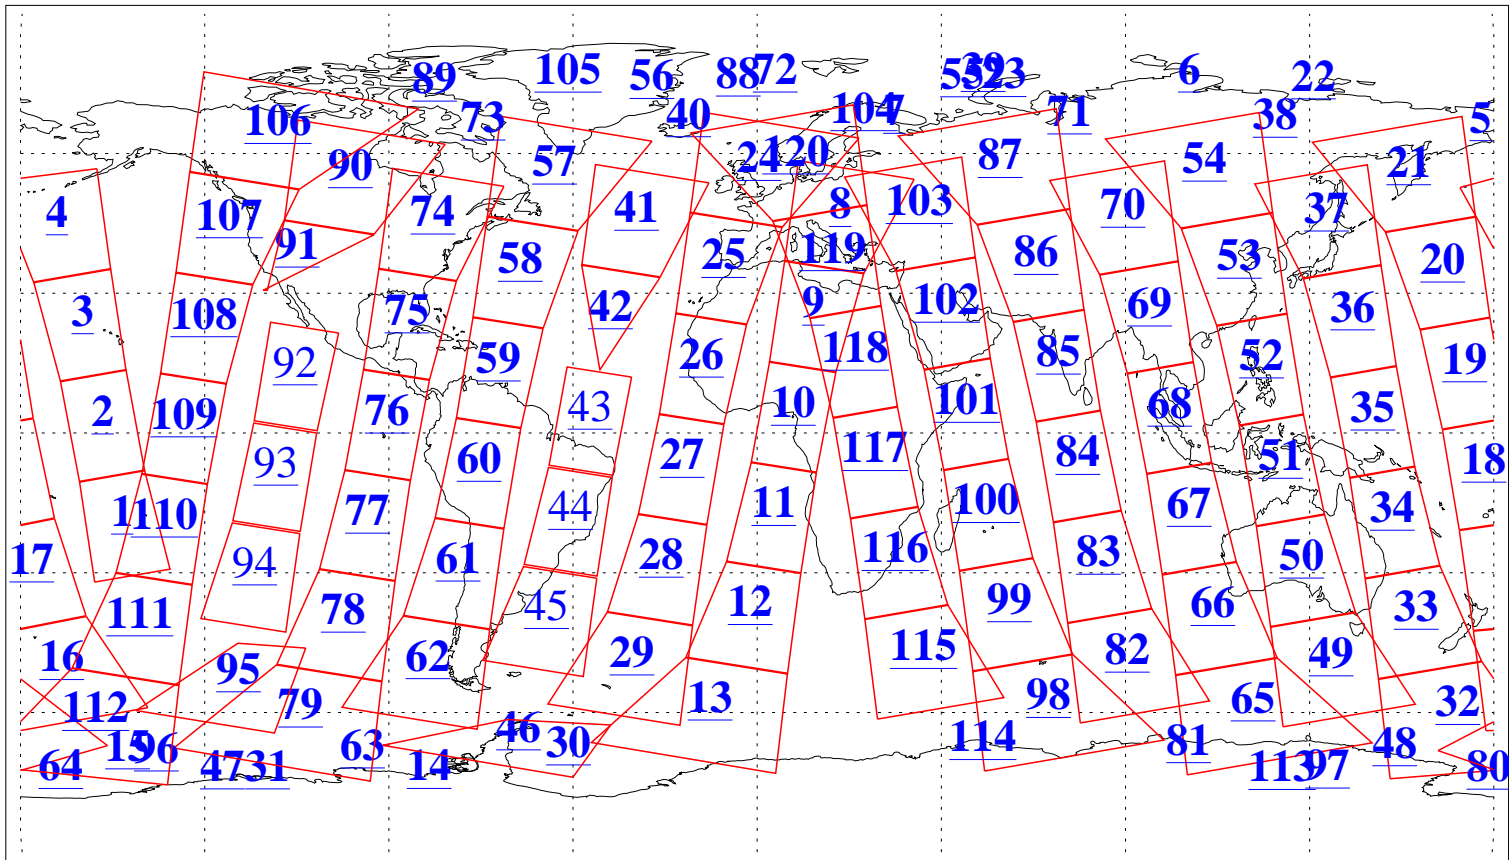

L1B Availability
 AMSU Granules: 240
 HSB Granules: 0
 AIRS Granules: 230

4 Oct 2021
 DoY 277
 Aqua Day 7093
 Granules: 1 to 120

Granules: 121 to 240

Legend: AMSU Available, *HSB Available*, *AIRS Available*

L1B Availability
 AMSU Granules: 240
 HSB Granules: 0
 AIRS Granules: 230

4 Oct 2021
 DoY 277
 Aqua Day 7093
 Ascending Granules

Descending Granules

Legend: AMSU Available, *HSB Available*, *AIRS Available*

L1B Availability
 AMSU Granules: 240
 HSB Granules: 0
 AIRS Granules: 230

4 Oct 2021
 DoY 277
 Aqua Day 7093

Northern Hemisphere Granules

Southern Hemisphere Granules

Legend: AMSU Available, HSB Available, AIRS Available