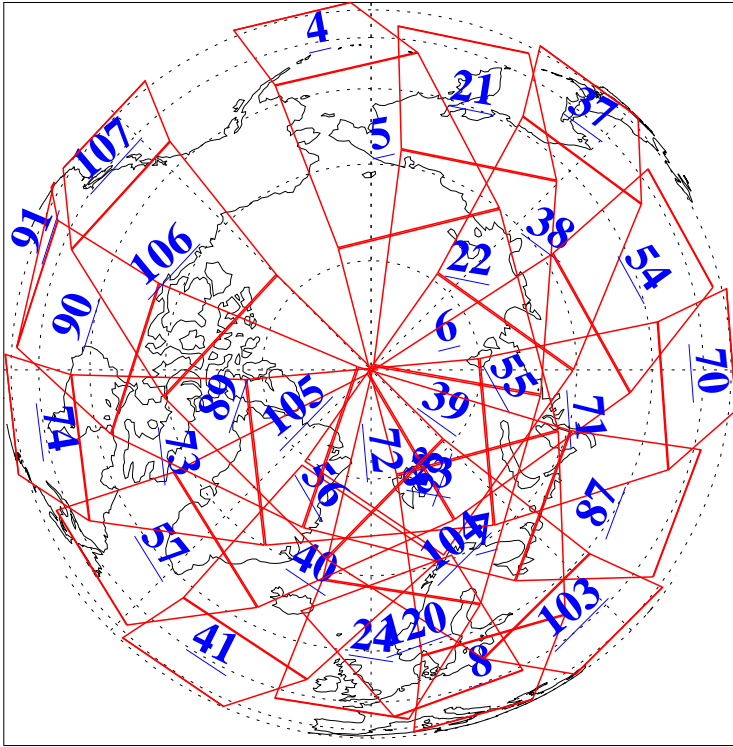

L1B Availability
 AMSU Granules: 240
 HSB Granules: 0
 AIRS Granules: 230

4 Oct 2021
 DoY 277
 Aqua Day 7093
 Granules: 1 to 120

Granules: 121 to 240

Legend: AMSU Available, *HSB Available*, *AIRS Available*

L1B Availability
 AMSU Granules: 240
 HSB Granules: 0
 AIRS Granules: 230

4 Oct 2021
 DoY 277
 Aqua Day 7093
 Ascending Granules

Descending Granules

Legend: AMSU Available, *HSB Available*, *AIRS Available*

L1B Availability
 AMSU Granules: 240
 HSB Granules: 0
 AIRS Granules: 230

4 Oct 2021
 DoY 277
 Aqua Day 7093

Northern Hemisphere Granules

Southern Hemisphere Granules

Legend: AMSU Available, HSB Available, AIRS Available