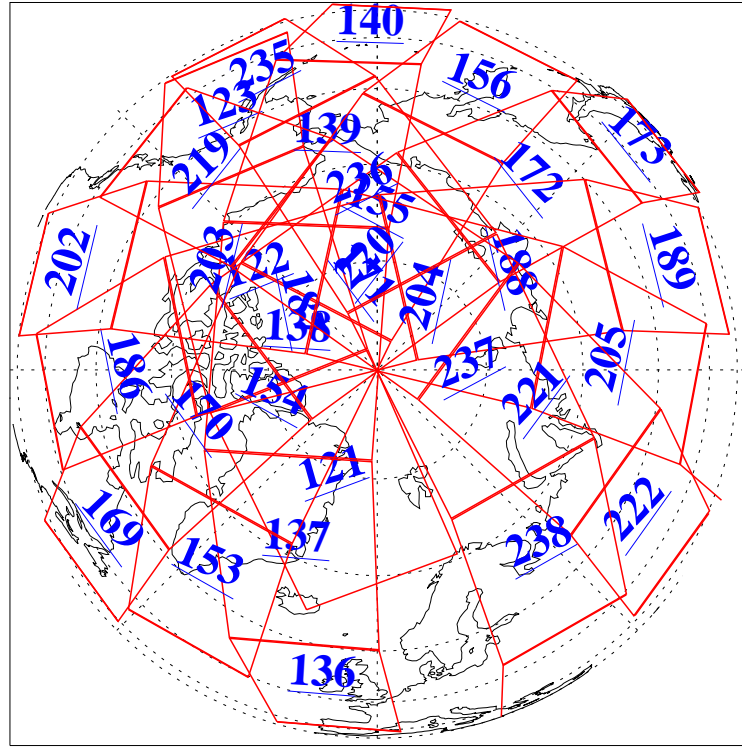

L1B Availability
 AMSU Granules: 240
 HSB Granules: 0
 AIRS Granules: 230

4 Oct 2021
 DoY 277
 Aqua Day 7093
 Ascending Granules

Descending Granules

Legend: AMSU Available, *HSB Available*, *AIRS Available*

L1B Availability
 AMSU Granules: 240
 HSB Granules: 0
 AIRS Granules: 230

4 Oct 2021
 DoY 277
 Aqua Day 7093

Northern Hemisphere Granules

Southern Hemisphere Granules

Legend: AMSU Available, HSB Available, AIRS Available