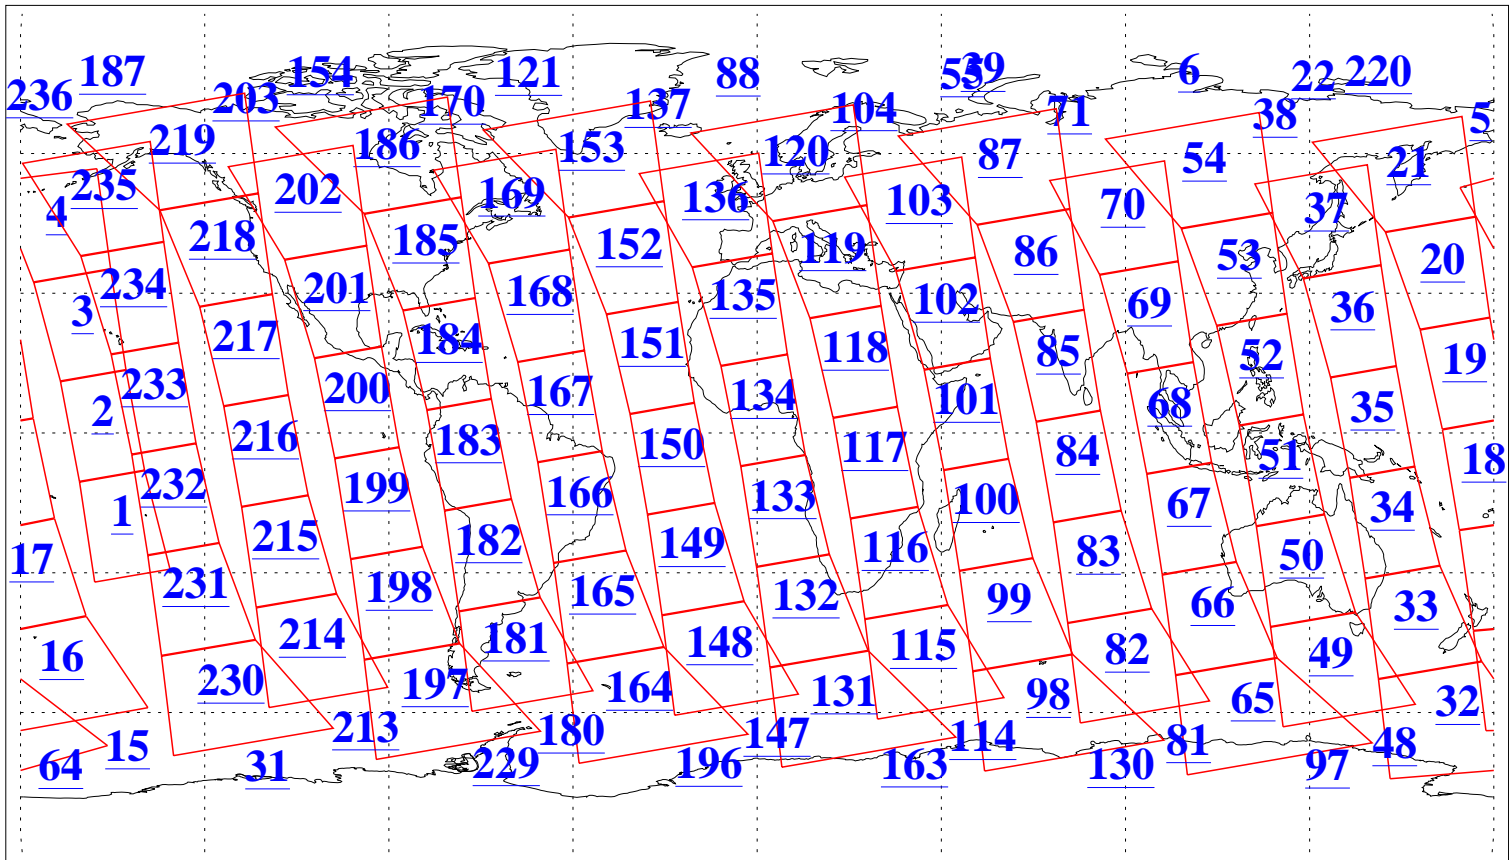

L1B Availability
 AMSU Granules: 240
 HSB Granules: 0
 AIRS Granules: 230

4 Oct 2021
 DoY 277
 Aqua Day 7093
 Granules: 1 to 120

Granules: 121 to 240

Legend: AMSU Available, *HSB Available*, *AIRS Available*

L1B Availability
 AMSU Granules: 240
 HSB Granules: 0
 AIRS Granules: 230

4 Oct 2021
 DoY 277
 Aqua Day 7093
 Ascending Granules

Descending Granules

Legend: AMSU Available, *HSB Available*, *AIRS Available*

L1B Availability
 AMSU Granules: 240
 HSB Granules: 0
 AIRS Granules: 230

4 Oct 2021
 DoY 277
 Aqua Day 7093

Northern Hemisphere Granules

Southern Hemisphere Granules

Legend: AMSU Available, HSB Available, AIRS Available