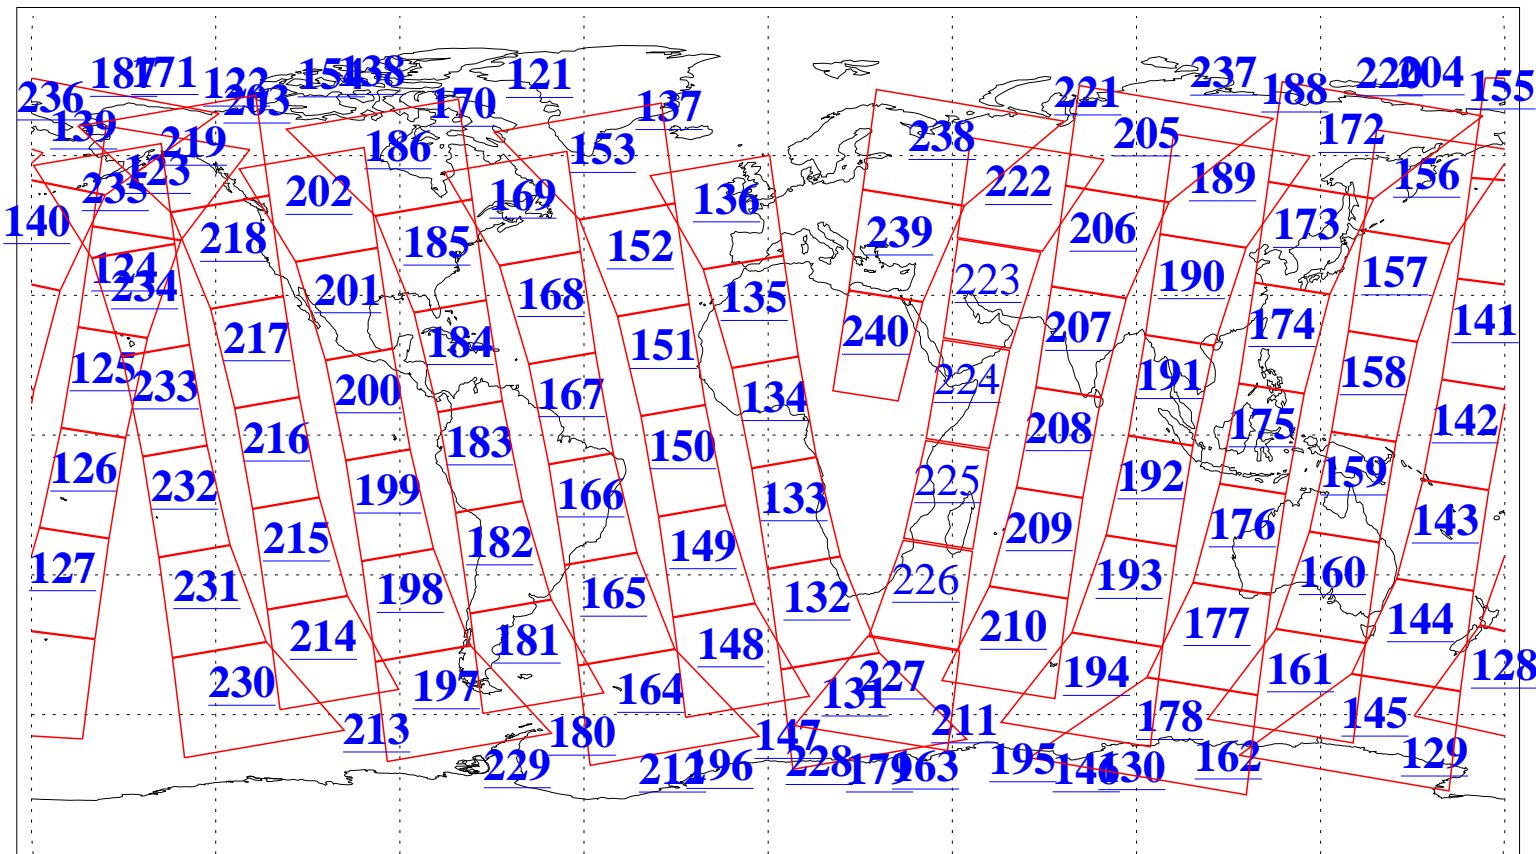

L1B Availability
 AMSU Granules: 240
 HSB Granules: 0
 AIRS Granules: 230

4 Oct 2021
 DoY 277
 Aqua Day 7093
 Granules: 1 to 120

Granules: 121 to 240

Legend: AMSU Available, *HSB Available*, *AIRS Available*

L1B Availability
 AMSU Granules: 240
 HSB Granules: 0
 AIRS Granules: 230

4 Oct 2021
 DoY 277
 Aqua Day 7093
 Ascending Granules

Descending Granules

Legend: AMSU Available, *HSB Available*, *AIRS Available*

L1B Availability
 AMSU Granules: 240
 HSB Granules: 0
 AIRS Granules: 230

4 Oct 2021
 DoY 277
 Aqua Day 7093

Northern Hemisphere Granules

Southern Hemisphere Granules

Legend: AMSU Available, HSB Available, AIRS Available