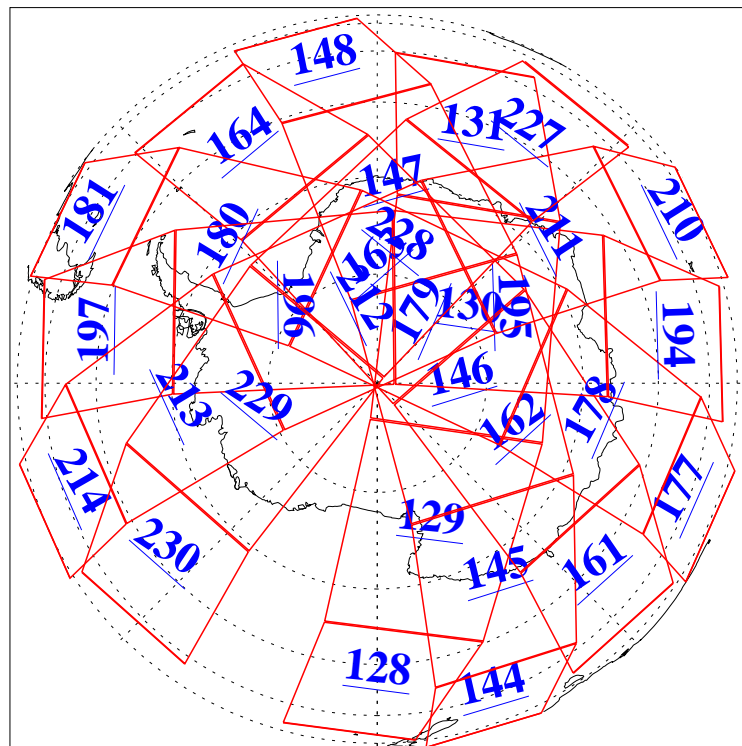

L1B Availability
 AMSU Granules: 240
 HSB Granules: 0
 AIRS Granules: 230

4 Oct 2021
 DoY 277
 Aqua Day 7093
 Ascending Granules

Descending Granules

Legend: AMSU Available, *HSB Available*, *AIRS Available*

L1B Availability
 AMSU Granules: 240
 HSB Granules: 0
 AIRS Granules: 230

4 Oct 2021
 DoY 277
 Aqua Day 7093

Northern Hemisphere Granules

Southern Hemisphere Granules

Legend: AMSU Available, HSB Available, AIRS Available