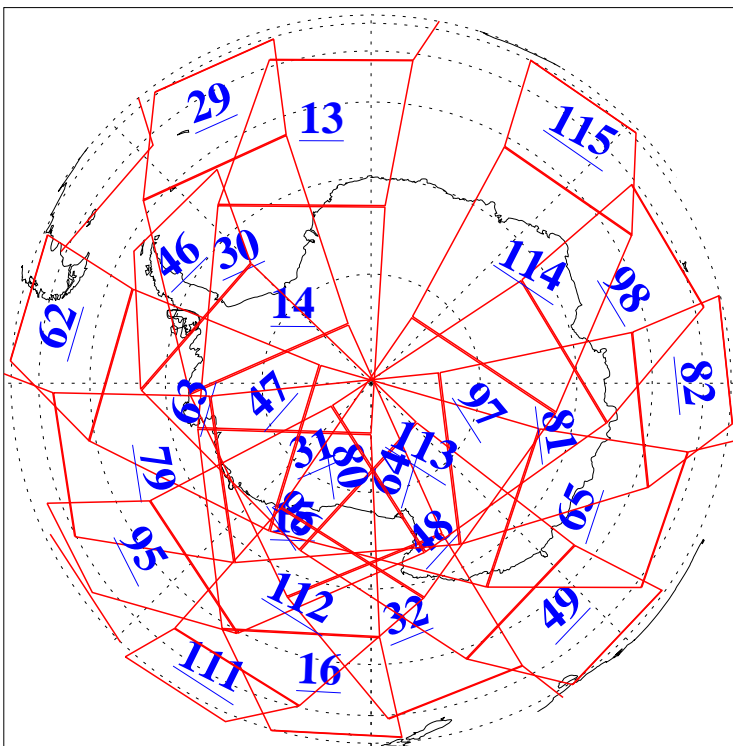

L1B Availability
 AMSU Granules: 240
 HSB Granules: 0
 AIRS Granules: 230

4 Oct 2021
 DoY 277
 Aqua Day 7093
 Granules: 1 to 120

Granules: 121 to 240

Legend: AMSU Available, *HSB Available*, *AIRS Available*

L1B Availability
 AMSU Granules: 240
 HSB Granules: 0
 AIRS Granules: 230

4 Oct 2021
 DoY 277
 Aqua Day 7093
 Ascending Granules

Descending Granules

Legend: AMSU Available, *HSB Available*, *AIRS Available*

L1B Availability
 AMSU Granules: 240
 HSB Granules: 0
 AIRS Granules: 230

4 Oct 2021
 DoY 277
 Aqua Day 7093

Northern Hemisphere Granules

Southern Hemisphere Granules

Legend: AMSU Available, HSB Available, AIRS Available