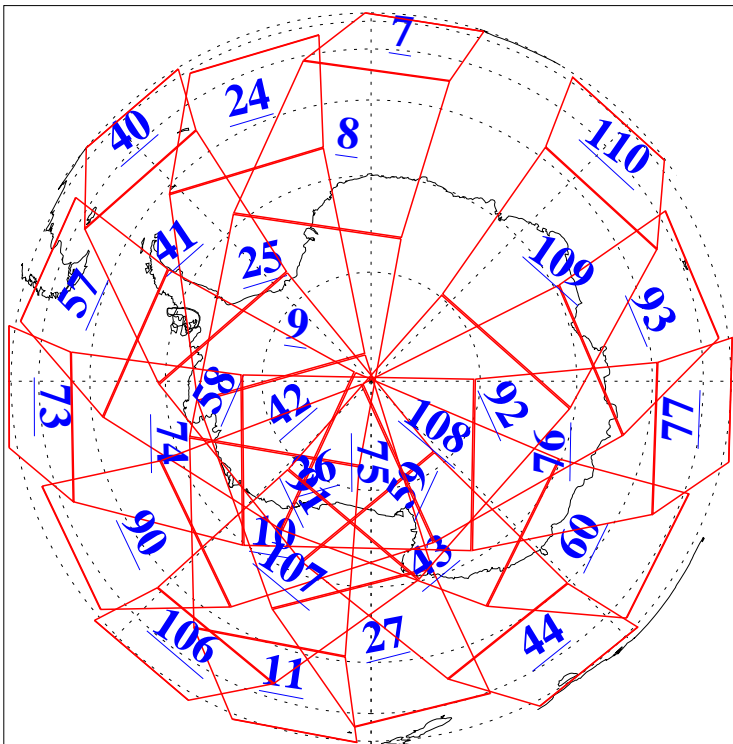

L1B Availability
AMSU Granules: 240
HSB Granules: 0
AIRS Granules: 239

1 Oct 2021
DoY 274
Aqua Day 7090
Granules: 1 to 120

Granules: 121 to 240

Legend: AMSU Available, *HSB Available*, *AIRS Available*

L1B Availability
AMSU Granules: 240
HSB Granules: 0
AIRS Granules: 239

1 Oct 2021
DoY 274
Aqua Day 7090

Ascending Granules

Descending Granules

Legend: AMSU Available, *HSB Available*, *AIRS Available*

L1B Availability
 AMSU Granules: 240
 HSB Granules: 0
 AIRS Granules: 239

1 Oct 2021
 DoY 274
 Aqua Day 7090

Northern Hemisphere Granules

Southern Hemisphere Granules

Legend: AMSU Available, HSB Available, **AIRS Available**