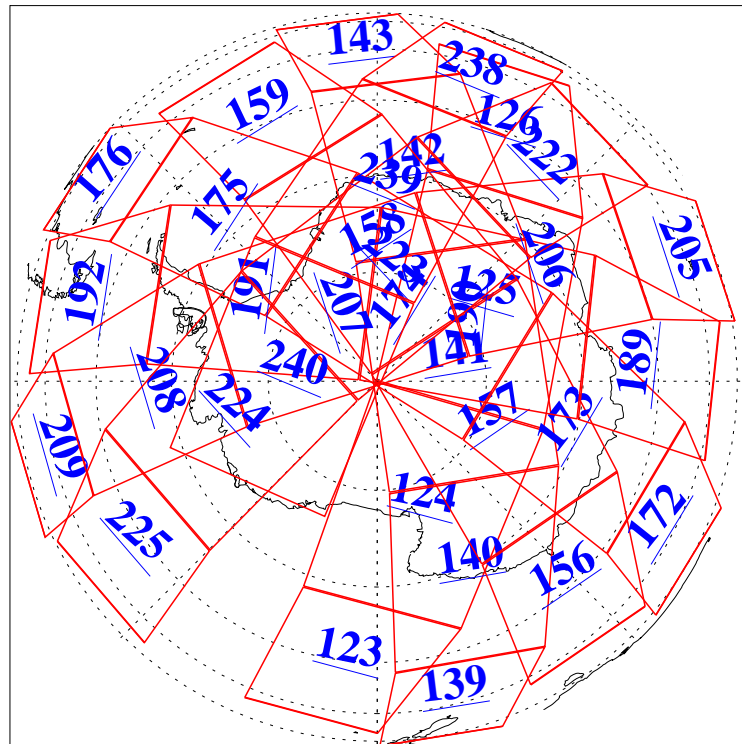

L1B Availability
AMSU Granules: 240
HSB Granules: 0
AIRS Granules: 239

1 Oct 2021
DoY 274
Aqua Day 7090
Granules: 1 to 120

Granules: 121 to 240

Legend: AMSU Available, *HSB Available*, *AIRS Available*

L1B Availability
AMSU Granules: 240
HSB Granules: 0
AIRS Granules: 239

1 Oct 2021
DoY 274
Aqua Day 7090

Ascending Granules

Descending Granules

Legend: AMSU Available, *HSB Available*, *AIRS Available*

L1B Availability
 AMSU Granules: 240
 HSB Granules: 0
 AIRS Granules: 239

1 Oct 2021
 DoY 274
 Aqua Day 7090

Northern Hemisphere Granules

Southern Hemisphere Granules

Legend: AMSU Available, HSB Available, **AIRS Available**