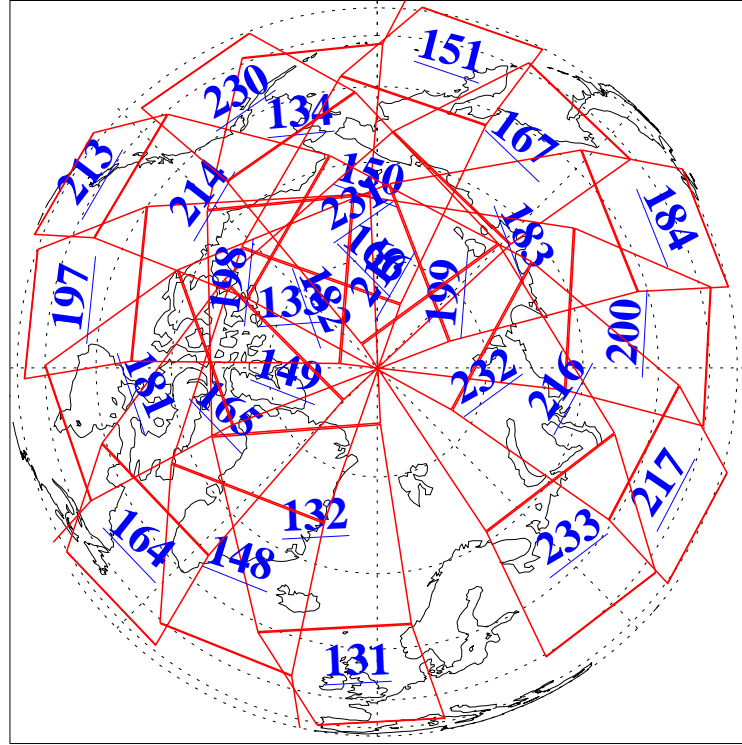

1 Oct 2021
DoY 274
Aqua Day 7090

Ascending Granules

Descending Granules

Legend: AMSU Available, *HSB Available*, *AIRS Available*

L1B Availability
 AMSU Granules: 240
 HSB Granules: 0
 AIRS Granules: 239

1 Oct 2021
 DoY 274
 Aqua Day 7090

Northern Hemisphere Granules

Southern Hemisphere Granules

Legend: AMSU Available, HSB Available, **AIRS Available**