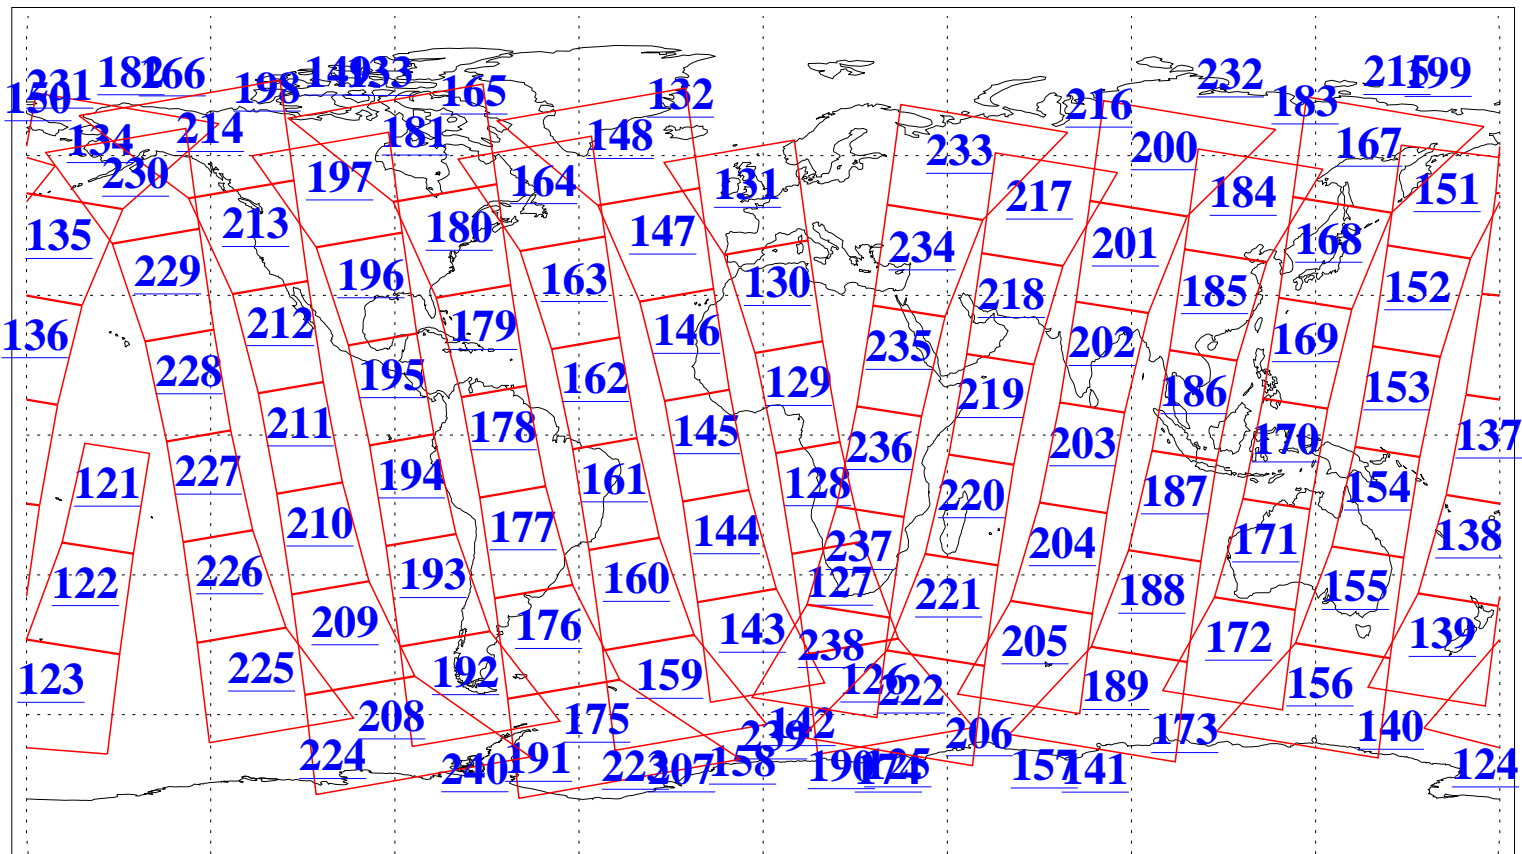

L1B Availability
AMSU Granules: 240
HSB Granules: 0
AIRS Granules: 239

1 Oct 2021
DoY 274
Aqua Day 7090
Granules: 1 to 120

Granules: 121 to 240

Legend: AMSU Available, *HSB Available*, *AIRS Available*

L1B Availability
AMSU Granules: 240
HSB Granules: 0
AIRS Granules: 239

1 Oct 2021
DoY 274
Aqua Day 7090

Ascending Granules

Descending Granules

Legend: AMSU Available, *HSB Available*, *AIRS Available*

L1B Availability
 AMSU Granules: 240
 HSB Granules: 0
 AIRS Granules: 239

1 Oct 2021
 DoY 274
 Aqua Day 7090

Northern Hemisphere Granules

Southern Hemisphere Granules

Legend: AMSU Available, HSB Available, **AIRS Available**