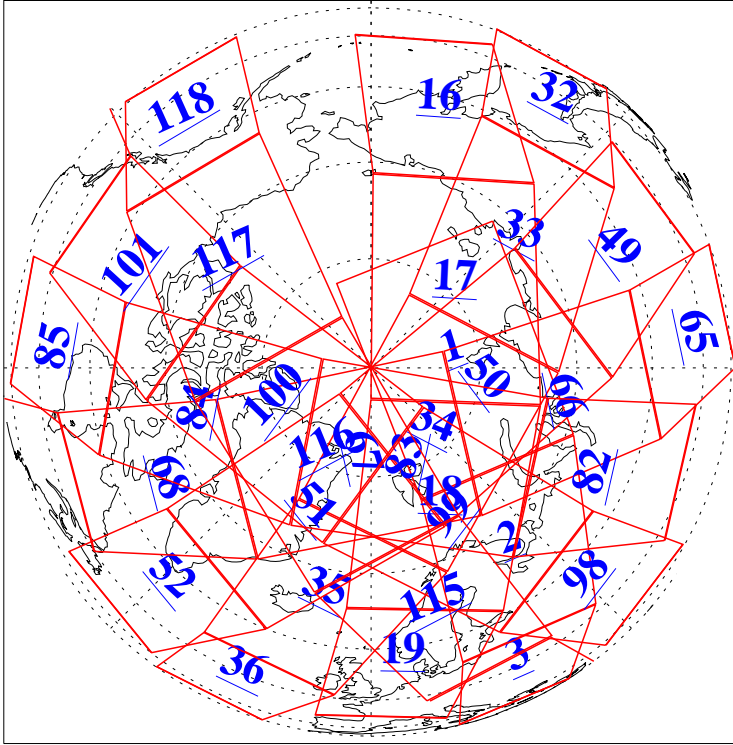

L1B Availability
AMSU Granules: 240
HSB Granules: 0
AIRS Granules: 239

1 Oct 2021
DoY 274
Aqua Day 7090
Granules: 1 to 120

Granules: 121 to 240

Legend: AMSU Available, *HSB Available*, *AIRS Available*

L1B Availability
AMSU Granules: 240
HSB Granules: 0
AIRS Granules: 239

1 Oct 2021
DoY 274
Aqua Day 7090

Ascending Granules

Descending Granules

Legend: AMSU Available, *HSB Available*, *AIRS Available*

L1B Availability
 AMSU Granules: 240
 HSB Granules: 0
 AIRS Granules: 239

1 Oct 2021
 DoY 274
 Aqua Day 7090

Northern Hemisphere Granules

Southern Hemisphere Granules

Legend: AMSU Available, HSB Available, **AIRS Available**