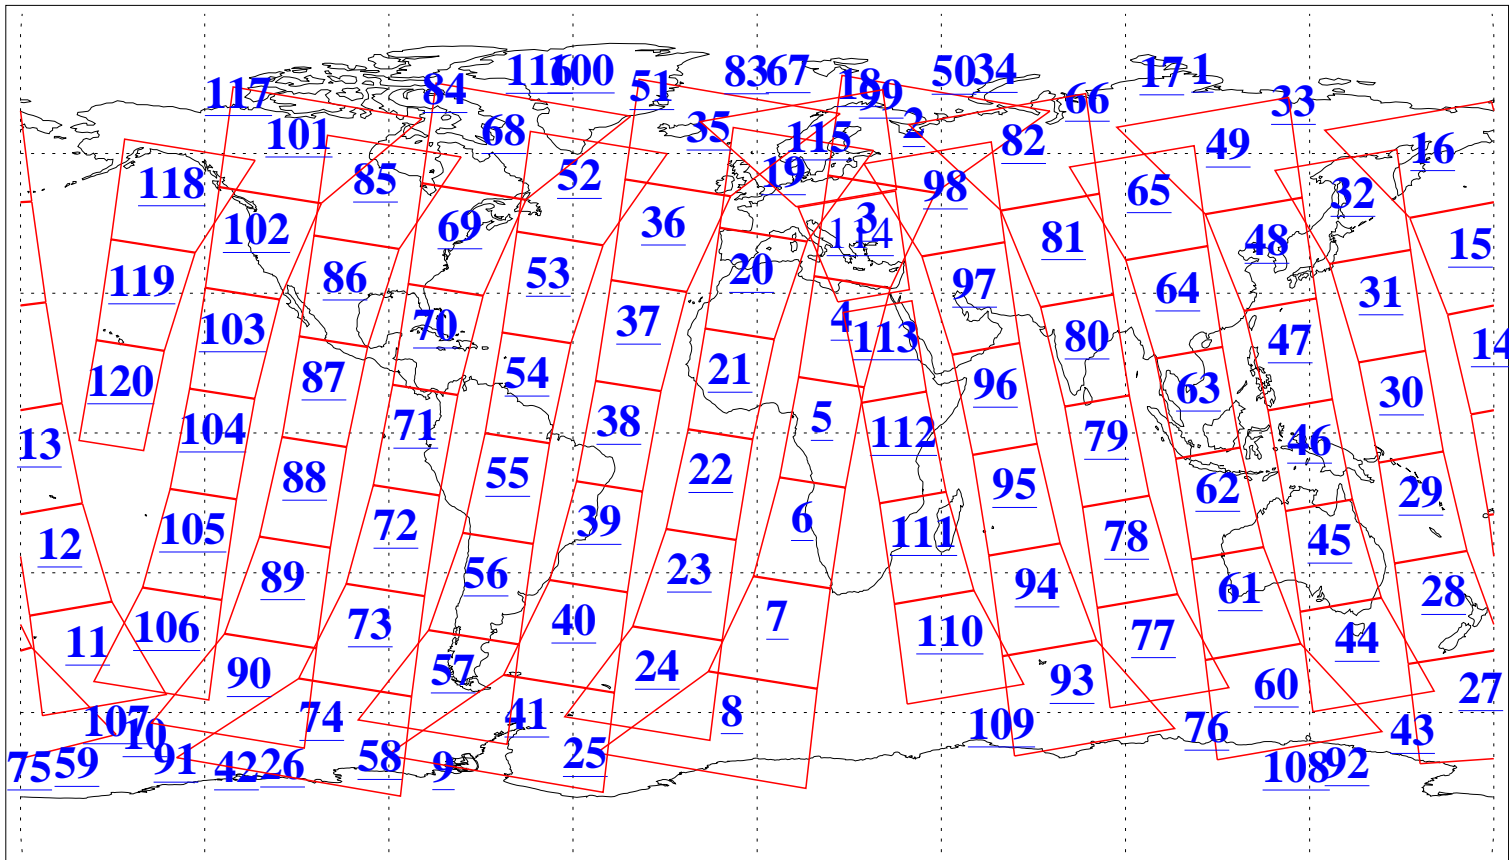

L1B Availability
AMSU Granules: 240
HSB Granules: 0
AIRS Granules: 239

1 Oct 2021
DoY 274
Aqua Day 7090
Granules: 1 to 120

Granules: 121 to 240

Legend: AMSU Available, *HSB Available*, *AIRS Available*

L1B Availability
AMSU Granules: 240
HSB Granules: 0
AIRS Granules: 239

1 Oct 2021
DoY 274
Aqua Day 7090

Ascending Granules

Descending Granules

Legend: AMSU Available, *HSB Available*, *AIRS Available*

L1B Availability
 AMSU Granules: 240
 HSB Granules: 0
 AIRS Granules: 239

1 Oct 2021
 DoY 274
 Aqua Day 7090

Northern Hemisphere Granules

Southern Hemisphere Granules

Legend: AMSU Available, HSB Available, **AIRS Available**