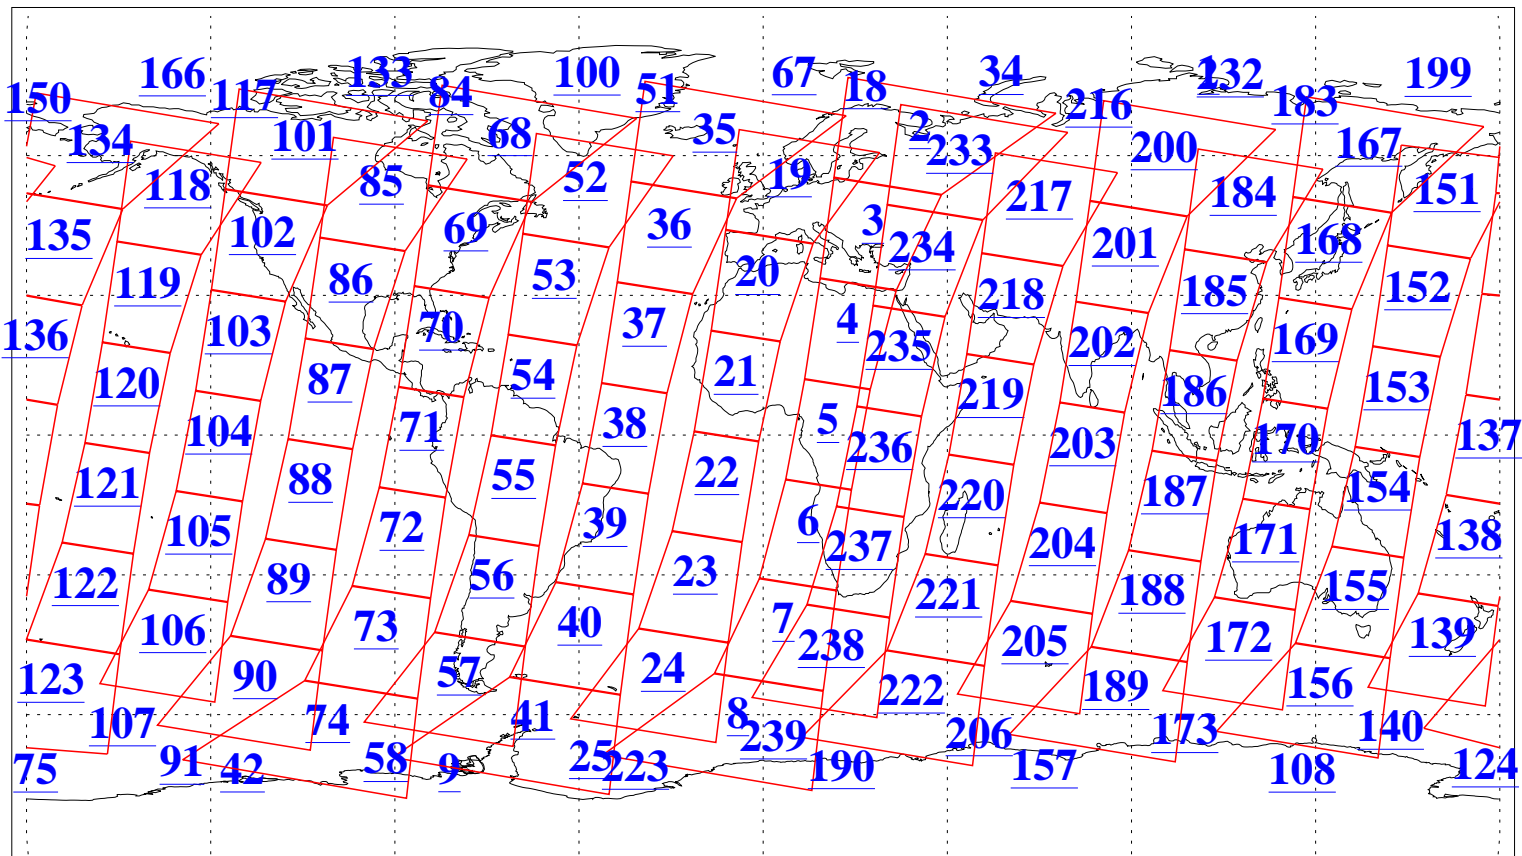

L1B Availability
AMSU Granules: 240
HSB Granules: 0
AIRS Granules: 239

1 Oct 2021
DoY 274
Aqua Day 7090
Granules: 1 to 120

Granules: 121 to 240

Legend: AMSU Available, *HSB Available*, *AIRS Available*

L1B Availability
AMSU Granules: 240
HSB Granules: 0
AIRS Granules: 239

1 Oct 2021
DoY 274
Aqua Day 7090

Ascending Granules

Descending Granules

Legend: AMSU Available, *HSB Available*, *AIRS Available*

L1B Availability
 AMSU Granules: 240
 HSB Granules: 0
 AIRS Granules: 239

1 Oct 2021
 DoY 274
 Aqua Day 7090

Northern Hemisphere Granules

Southern Hemisphere Granules

Legend: AMSU Available, HSB Available, **AIRS Available**