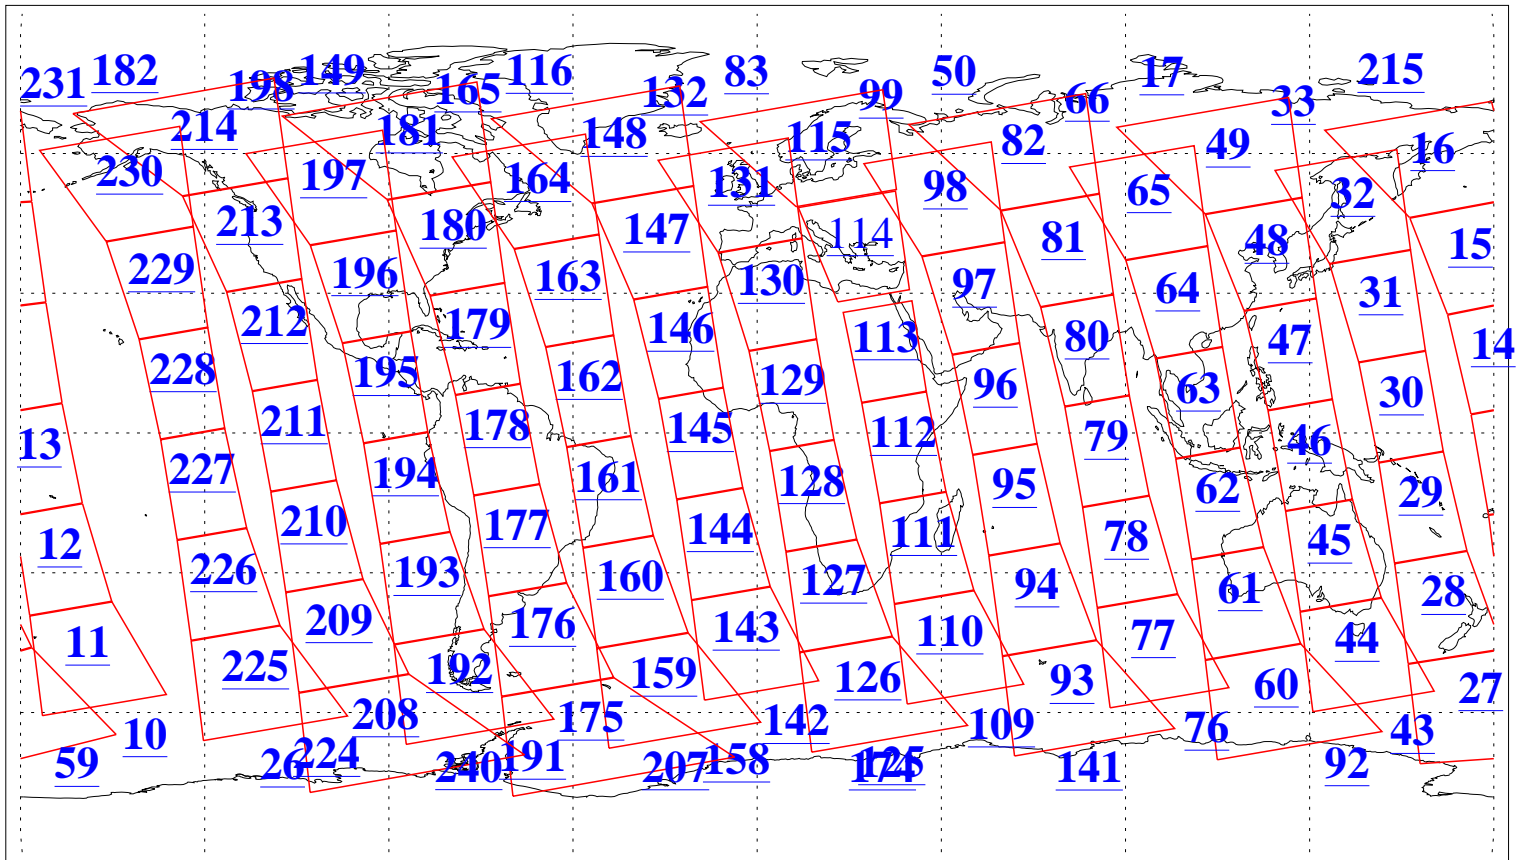

L1B Availability
AMSU Granules: 240
HSB Granules: 0
AIRS Granules: 239

1 Oct 2021
DoY 274
Aqua Day 7090
Granules: 1 to 120

Granules: 121 to 240

Legend: AMSU Available, *HSB Available*, *AIRS Available*

L1B Availability
AMSU Granules: 240
HSB Granules: 0
AIRS Granules: 239

1 Oct 2021
DoY 274
Aqua Day 7090

Ascending Granules

Descending Granules

Legend: AMSU Available, *HSB Available*, *AIRS Available*

L1B Availability
 AMSU Granules: 240
 HSB Granules: 0
 AIRS Granules: 239

1 Oct 2021
 DoY 274
 Aqua Day 7090

Northern Hemisphere Granules

Southern Hemisphere Granules

Legend: AMSU Available, HSB Available, **AIRS Available**