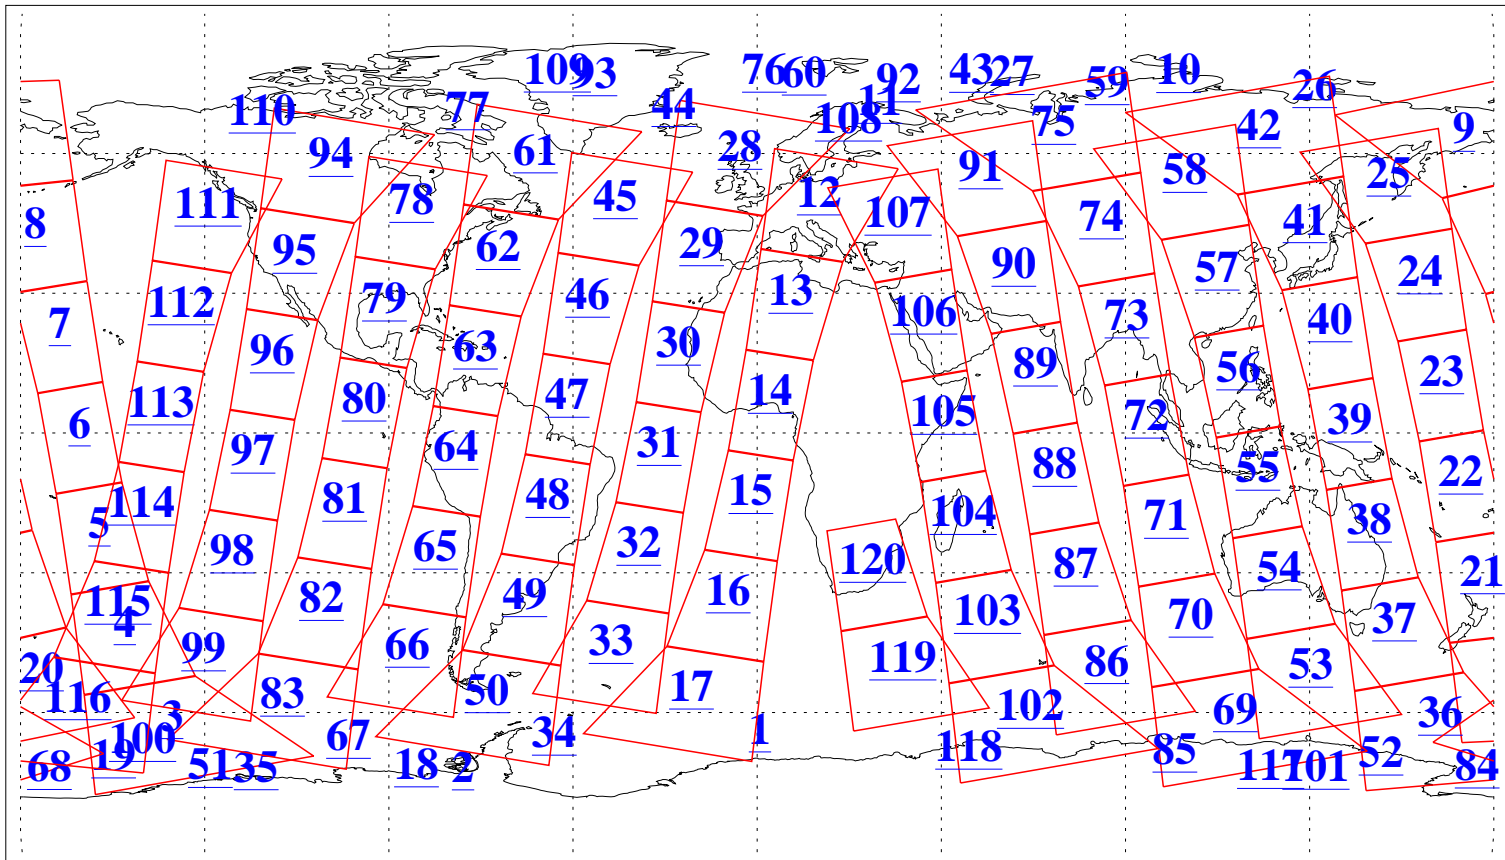

L1B Availability  
AMSU Granules: 240  
HSB Granules: 0  
AIRS Granules: 240

30 Sep 2021  
DoY 273  
Aqua Day 7089  
Granules: 1 to 120

Granules: 121 to 240

Legend: AMSU Available, *HSB Available*, *AIRS Available*

L1B Availability  
AMSU Granules: 240  
HSB Granules: 0  
AIRS Granules: 240

30 Sep 2021  
DoY 273  
Aqua Day 7089

Ascending Granules

Descending Granules

Legend: AMSU Available, *HSB Available*, *AIRS Available*

L1B Availability  
 AMSU Granules: 240  
 HSB Granules: 0  
 AIRS Granules: 240

30 Sep 2021  
 DoY 273  
 Aqua Day 7089

Northern Hemisphere Granules

Southern Hemisphere Granules

Legend: AMSU Available, HSB Available, AIRS Available