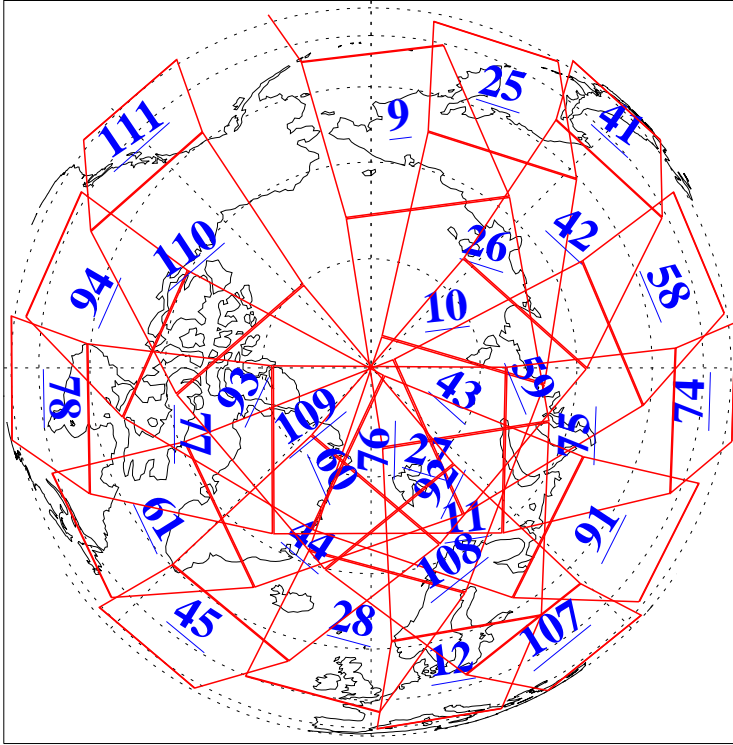

L1B Availability  
AMSU Granules: 240  
HSB Granules: 0  
AIRS Granules: 240

30 Sep 2021  
DoY 273  
Aqua Day 7089  
Granules: 1 to 120

Granules: 121 to 240

Legend: AMSU Available, *HSB Available*, *AIRS Available*

L1B Availability  
AMSU Granules: 240  
HSB Granules: 0  
AIRS Granules: 240

30 Sep 2021  
DoY 273  
Aqua Day 7089

Ascending Granules

Descending Granules

Legend: AMSU Available, *HSB Available*, *AIRS Available*

L1B Availability  
 AMSU Granules: 240  
 HSB Granules: 0  
 AIRS Granules: 240

30 Sep 2021  
 DoY 273  
 Aqua Day 7089

Northern Hemisphere Granules

Southern Hemisphere Granules

Legend: AMSU Available, HSB Available, AIRS Available