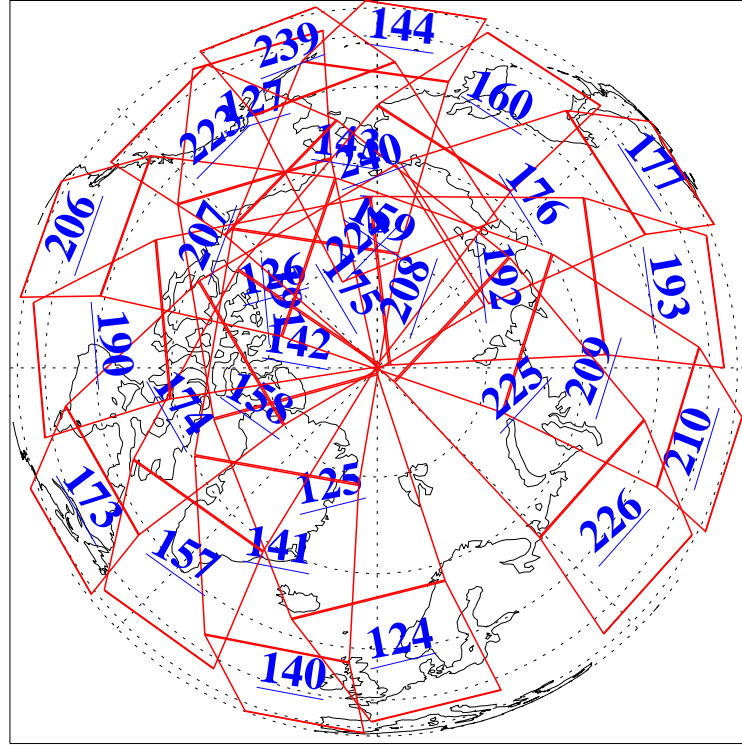

L1B Availability  
AMSU Granules: 240  
HSB Granules: 0  
AIRS Granules: 240

30 Sep 2021  
DoY 273  
Aqua Day 7089

Ascending Granules

Descending Granules

Legend: AMSU Available, *HSB Available*, *AIRS Available*

L1B Availability  
 AMSU Granules: 240  
 HSB Granules: 0  
 AIRS Granules: 240

30 Sep 2021  
 DoY 273  
 Aqua Day 7089

Northern Hemisphere Granules

Southern Hemisphere Granules

Legend: AMSU Available, HSB Available, AIRS Available