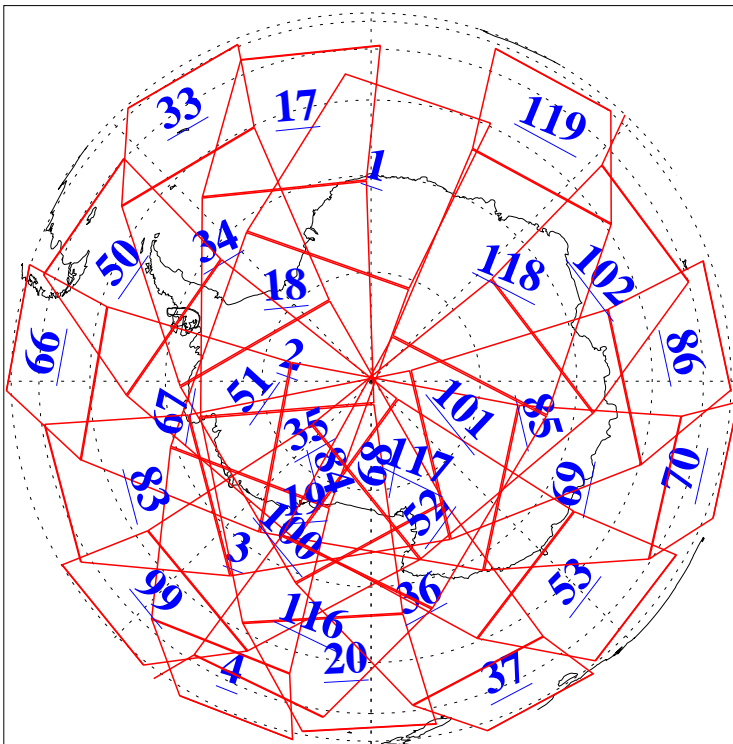

L1B Availability  
AMSU Granules: 240  
HSB Granules: 0  
AIRS Granules: 240

30 Sep 2021  
DoY 273  
Aqua Day 7089  
Granules: 1 to 120

Granules: 121 to 240

Legend: AMSU Available, *HSB Available*, *AIRS Available*

L1B Availability  
AMSU Granules: 240  
HSB Granules: 0  
AIRS Granules: 240

30 Sep 2021  
DoY 273  
Aqua Day 7089

Ascending Granules

Descending Granules

Legend: AMSU Available, *HSB Available*, *AIRS Available*

L1B Availability  
 AMSU Granules: 240  
 HSB Granules: 0  
 AIRS Granules: 240

30 Sep 2021  
 DoY 273  
 Aqua Day 7089

Northern Hemisphere Granules

Southern Hemisphere Granules

Legend: AMSU Available, HSB Available, AIRS Available