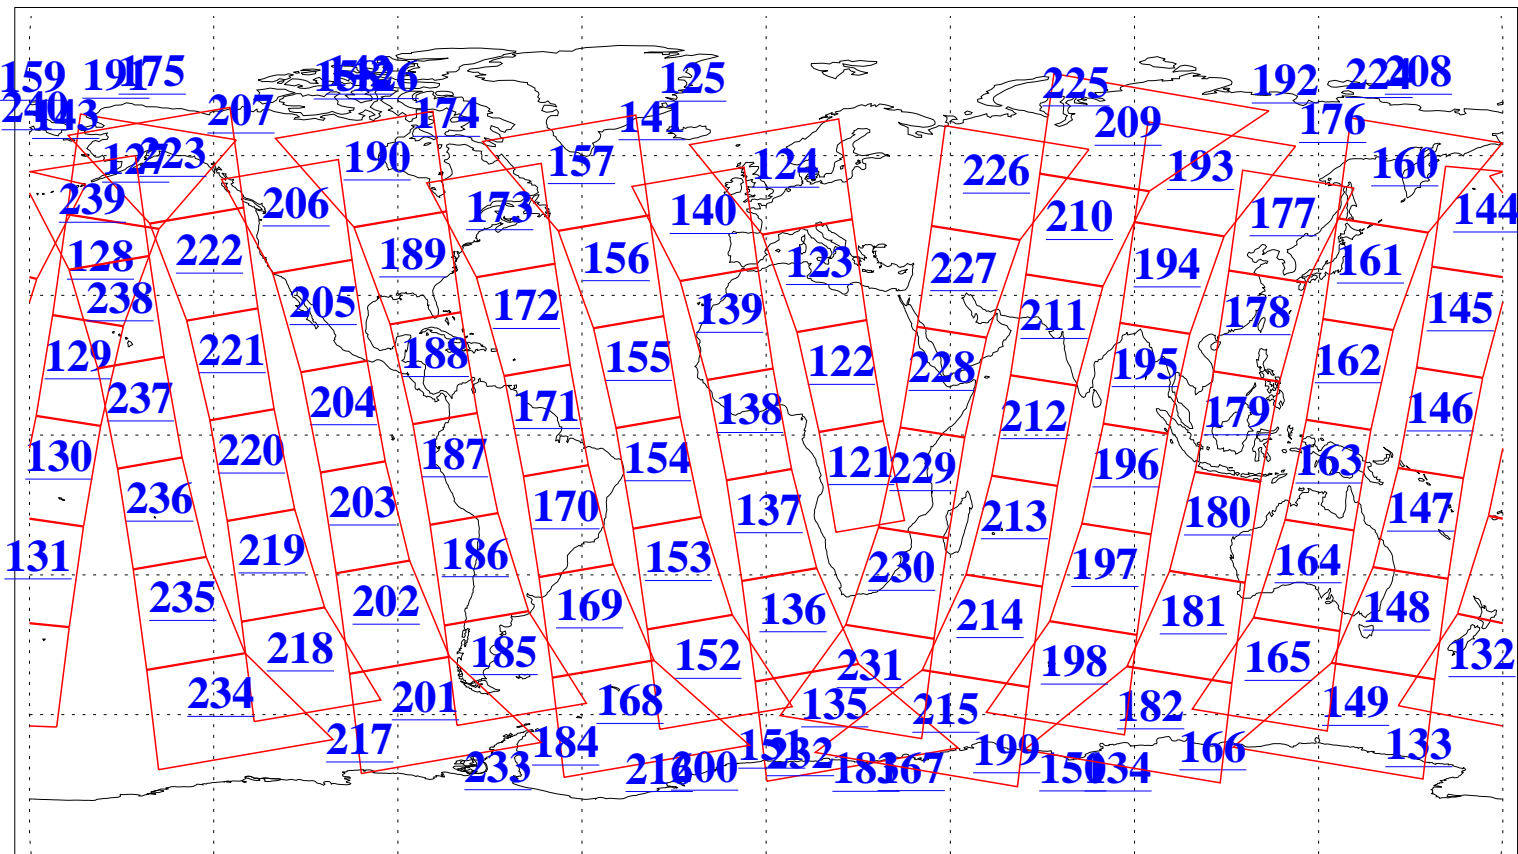

L1B Availability  
AMSU Granules: 240  
HSB Granules: 0  
AIRS Granules: 240

30 Sep 2021  
DoY 273  
Aqua Day 7089  
Granules: 1 to 120

Granules: 121 to 240

Legend: AMSU Available, *HSB Available*, *AIRS Available*

L1B Availability  
AMSU Granules: 240  
HSB Granules: 0  
AIRS Granules: 240

30 Sep 2021  
DoY 273  
Aqua Day 7089

Ascending Granules

Descending Granules

Legend: AMSU Available, *HSB Available*, *AIRS Available*

L1B Availability  
 AMSU Granules: 240  
 HSB Granules: 0  
 AIRS Granules: 240

30 Sep 2021  
 DoY 273  
 Aqua Day 7089

Northern Hemisphere Granules

Southern Hemisphere Granules

Legend: AMSU Available, HSB Available, AIRS Available