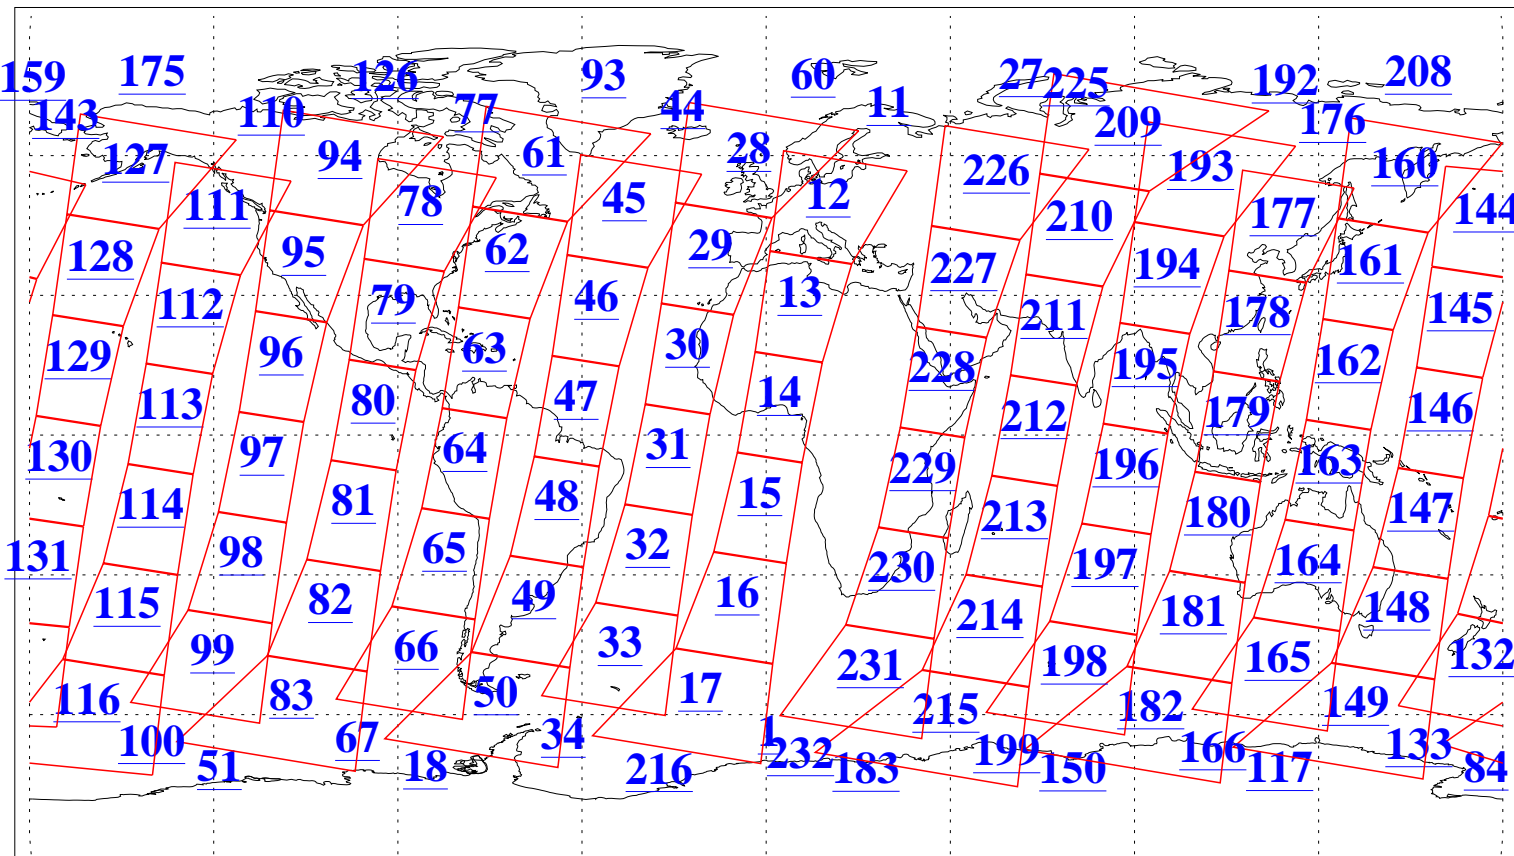

L1B Availability  
AMSU Granules: 240  
HSB Granules: 0  
AIRS Granules: 240

30 Sep 2021  
DoY 273  
Aqua Day 7089  
Granules: 1 to 120

Granules: 121 to 240

Legend: AMSU Available, *HSB Available*, *AIRS Available*

L1B Availability  
AMSU Granules: 240  
HSB Granules: 0  
AIRS Granules: 240

30 Sep 2021  
DoY 273  
Aqua Day 7089

Ascending Granules

Descending Granules

Legend: AMSU Available, *HSB Available*, *AIRS Available*

L1B Availability  
 AMSU Granules: 240  
 HSB Granules: 0  
 AIRS Granules: 240

30 Sep 2021  
 DoY 273  
 Aqua Day 7089

Northern Hemisphere Granules

Southern Hemisphere Granules

Legend: AMSU Available, HSB Available, AIRS Available