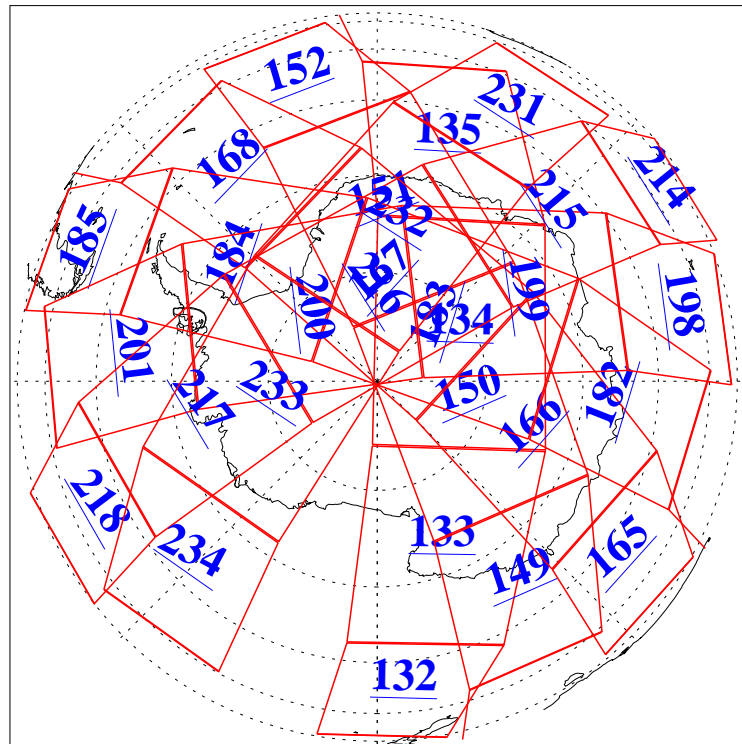

L1B Availability  
AMSU Granules: 240  
HSB Granules: 0  
AIRS Granules: 240

30 Sep 2021  
DoY 273  
Aqua Day 7089  
Granules: 1 to 120

Granules: 121 to 240

Legend: AMSU Available, *HSB Available*, *AIRS Available*

L1B Availability  
AMSU Granules: 240  
HSB Granules: 0  
AIRS Granules: 240

30 Sep 2021  
DoY 273  
Aqua Day 7089

Ascending Granules

Descending Granules

Legend: AMSU Available, *HSB Available*, *AIRS Available*

L1B Availability  
 AMSU Granules: 240  
 HSB Granules: 0  
 AIRS Granules: 240

30 Sep 2021  
 DoY 273  
 Aqua Day 7089

Northern Hemisphere Granules

Southern Hemisphere Granules

Legend: AMSU Available, HSB Available, AIRS Available