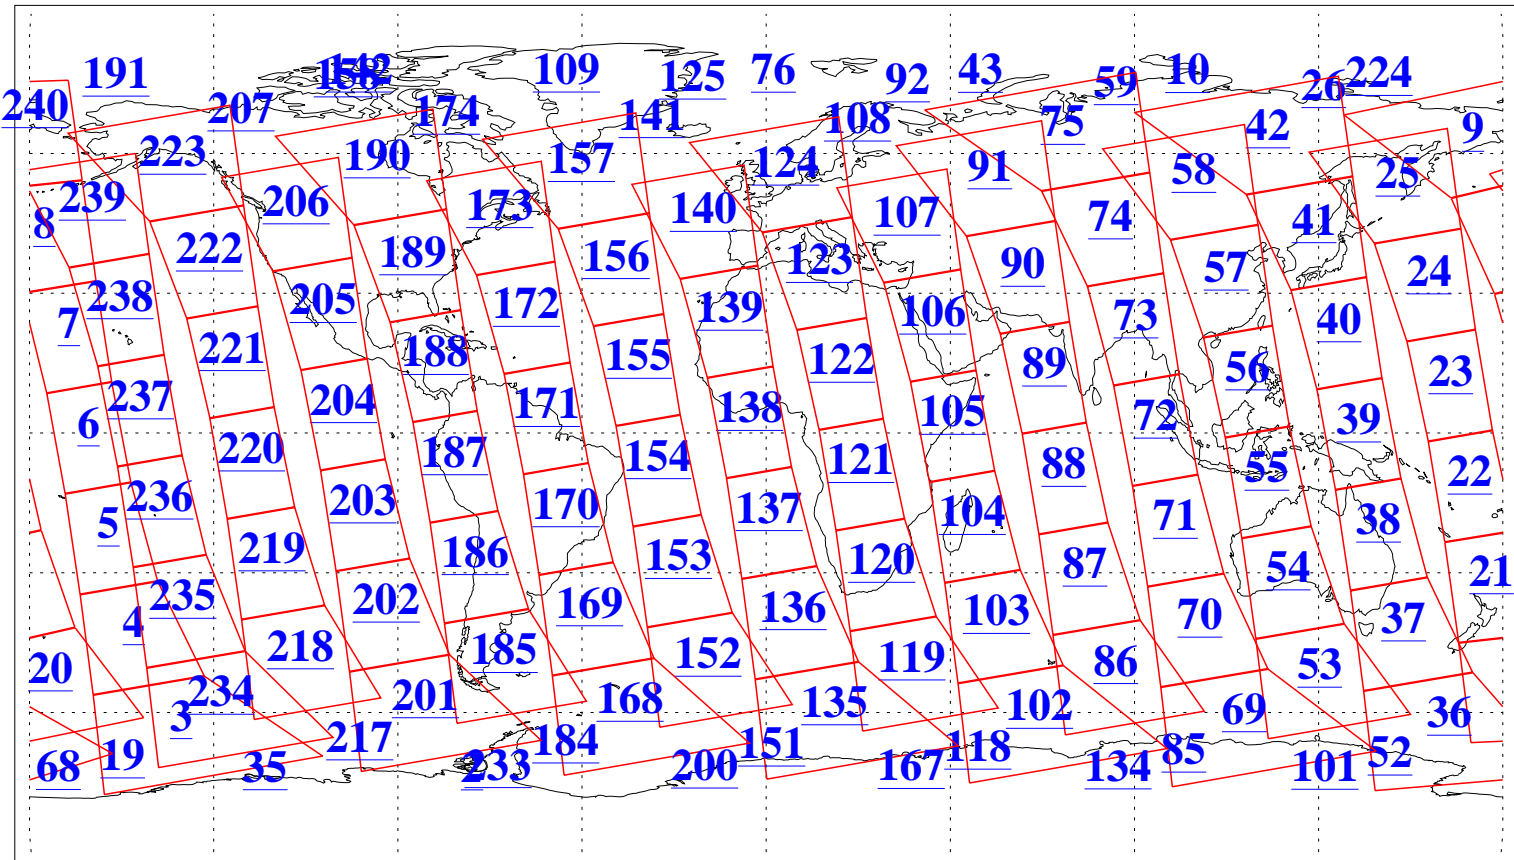

L1B Availability  
AMSU Granules: 240  
HSB Granules: 0  
AIRS Granules: 240

30 Sep 2021  
DoY 273  
Aqua Day 7089  
Granules: 1 to 120

Granules: 121 to 240

Legend: AMSU Available, *HSB Available*, *AIRS Available*

L1B Availability  
AMSU Granules: 240  
HSB Granules: 0  
AIRS Granules: 240

30 Sep 2021  
DoY 273  
Aqua Day 7089

Ascending Granules

Descending Granules

Legend: AMSU Available, *HSB Available*, *AIRS Available*

L1B Availability  
 AMSU Granules: 240  
 HSB Granules: 0  
 AIRS Granules: 240

30 Sep 2021  
 DoY 273  
 Aqua Day 7089

Northern Hemisphere Granules

Southern Hemisphere Granules

Legend: AMSU Available, HSB Available, AIRS Available