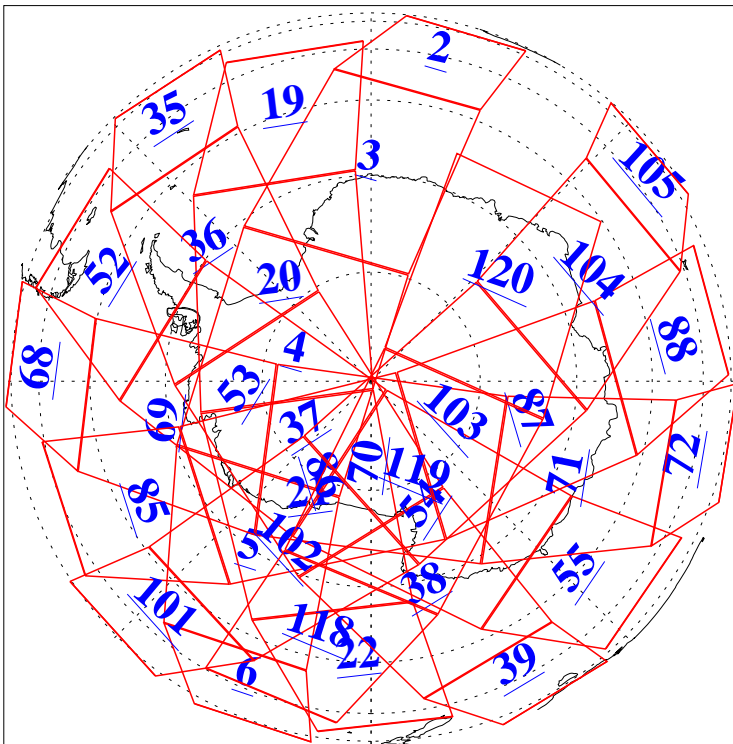

L1B Availability  
 AMSU Granules: 240  
 HSB Granules: 0  
 AIRS Granules: 240

28 Sep 2021  
 DoY 271  
 Aqua Day 7087  
 Granules: 1 to 120

Granules: 121 to 240

Legend: AMSU Available, HSB Available, AIRS Available

L1B Availability  
 AMSU Granules: 240  
 HSB Granules: 0  
 AIRS Granules: 240

28 Sep 2021  
 DoY 271  
 Aqua Day 7087

Ascending Granules

Descending Granules

Legend: AMSU Available, *HSB Available*, *AIRS Available*

L1B Availability  
AMSU Granules: 240  
HSB Granules: 0  
AIRS Granules: 240

28 Sep 2021  
DoY 271  
Aqua Day 7087

Northern Hemisphere Granules

Southern Hemisphere Granules

Legend: AMSU Available, ~~HSB Available~~, **AIRS Available**