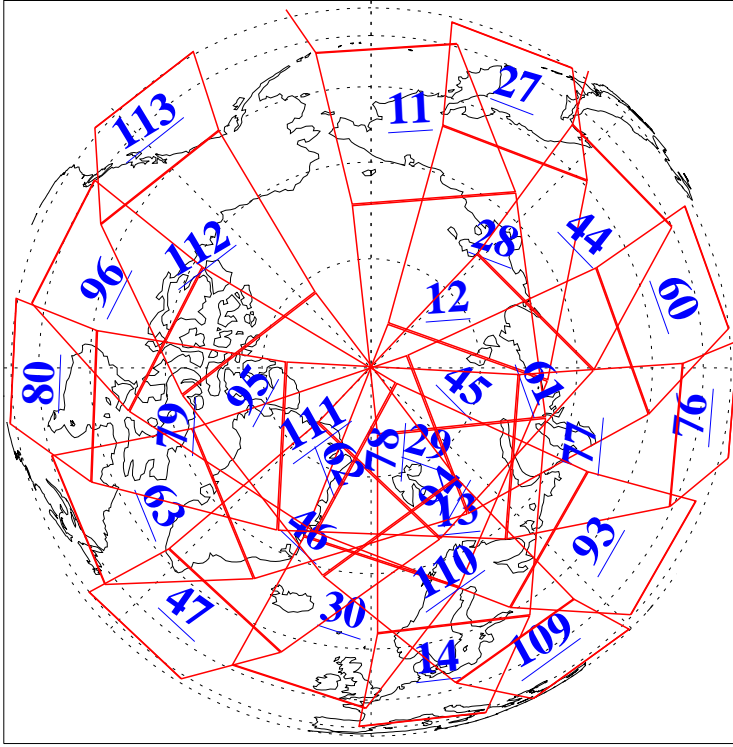

L1B Availability  
 AMSU Granules: 240  
 HSB Granules: 0  
 AIRS Granules: 240

28 Sep 2021  
 DoY 271  
 Aqua Day 7087  
 Granules: 1 to 120

Granules: 121 to 240

Legend: AMSU Available, HSB Available, AIRS Available

L1B Availability  
 AMSU Granules: 240  
 HSB Granules: 0  
 AIRS Granules: 240

28 Sep 2021  
 DoY 271  
 Aqua Day 7087

Ascending Granules

Descending Granules

Legend: AMSU Available, *HSB Available*, *AIRS Available*

L1B Availability  
AMSU Granules: 240  
HSB Granules: 0  
AIRS Granules: 240

28 Sep 2021  
DoY 271  
Aqua Day 7087

Northern Hemisphere Granules

Southern Hemisphere Granules

Legend: AMSU Available, ~~HSB Available~~, **AIRS Available**