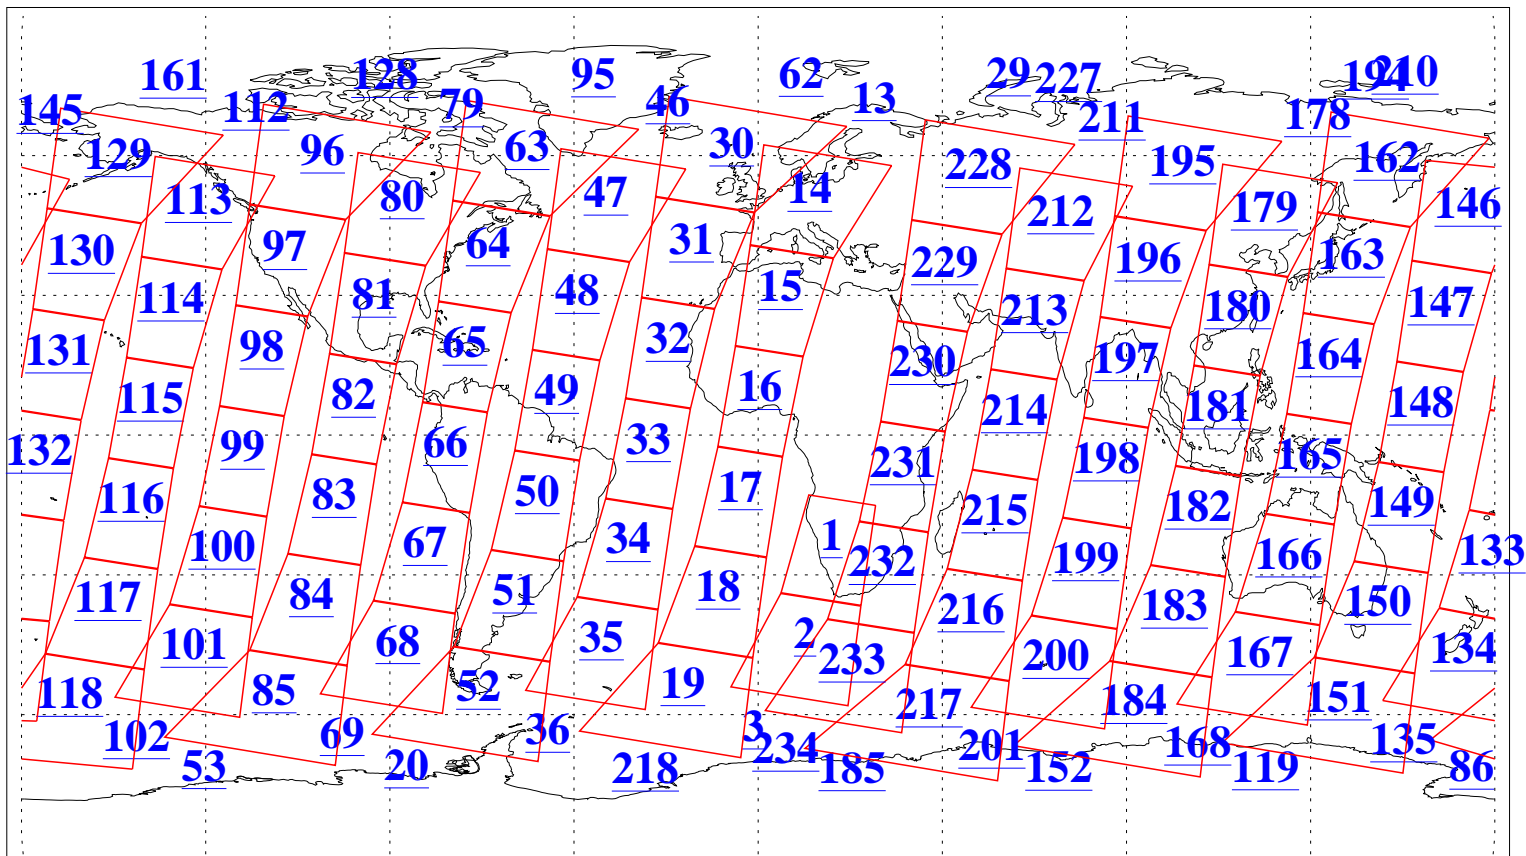

L1B Availability  
 AMSU Granules: 240  
 HSB Granules: 0  
 AIRS Granules: 240

28 Sep 2021  
 DoY 271  
 Aqua Day 7087  
 Granules: 1 to 120

Granules: 121 to 240

Legend: AMSU Available, HSB Available, AIRS Available

L1B Availability  
 AMSU Granules: 240  
 HSB Granules: 0  
 AIRS Granules: 240

28 Sep 2021  
 DoY 271  
 Aqua Day 7087

Ascending Granules

Descending Granules

Legend: AMSU Available, *HSB Available*, *AIRS Available*

L1B Availability  
AMSU Granules: 240  
HSB Granules: 0  
AIRS Granules: 240

28 Sep 2021  
DoY 271  
Aqua Day 7087

Northern Hemisphere Granules

Southern Hemisphere Granules

Legend: AMSU Available, ~~HSB Available~~, **AIRS Available**