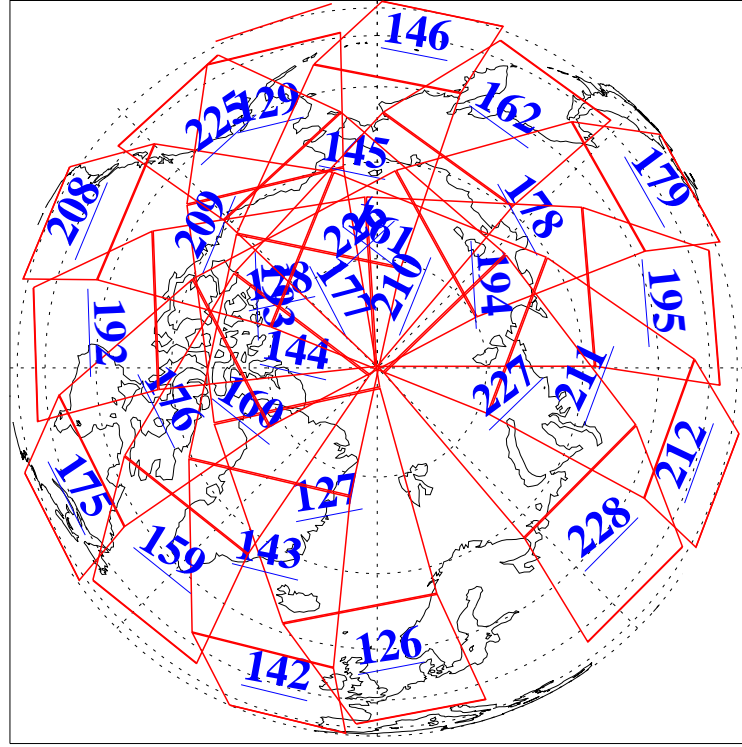

L1B Availability  
 AMSU Granules: 240  
 HSB Granules: 0  
 AIRS Granules: 240

28 Sep 2021  
 DoY 271  
 Aqua Day 7087

Ascending Granules

Descending Granules

Legend: AMSU Available, *HSB Available*, *AIRS Available*

L1B Availability  
AMSU Granules: 240  
HSB Granules: 0  
AIRS Granules: 240

28 Sep 2021  
DoY 271  
Aqua Day 7087

Northern Hemisphere Granules

Southern Hemisphere Granules

Legend: AMSU Available, ~~HSB Available~~, **AIRS Available**