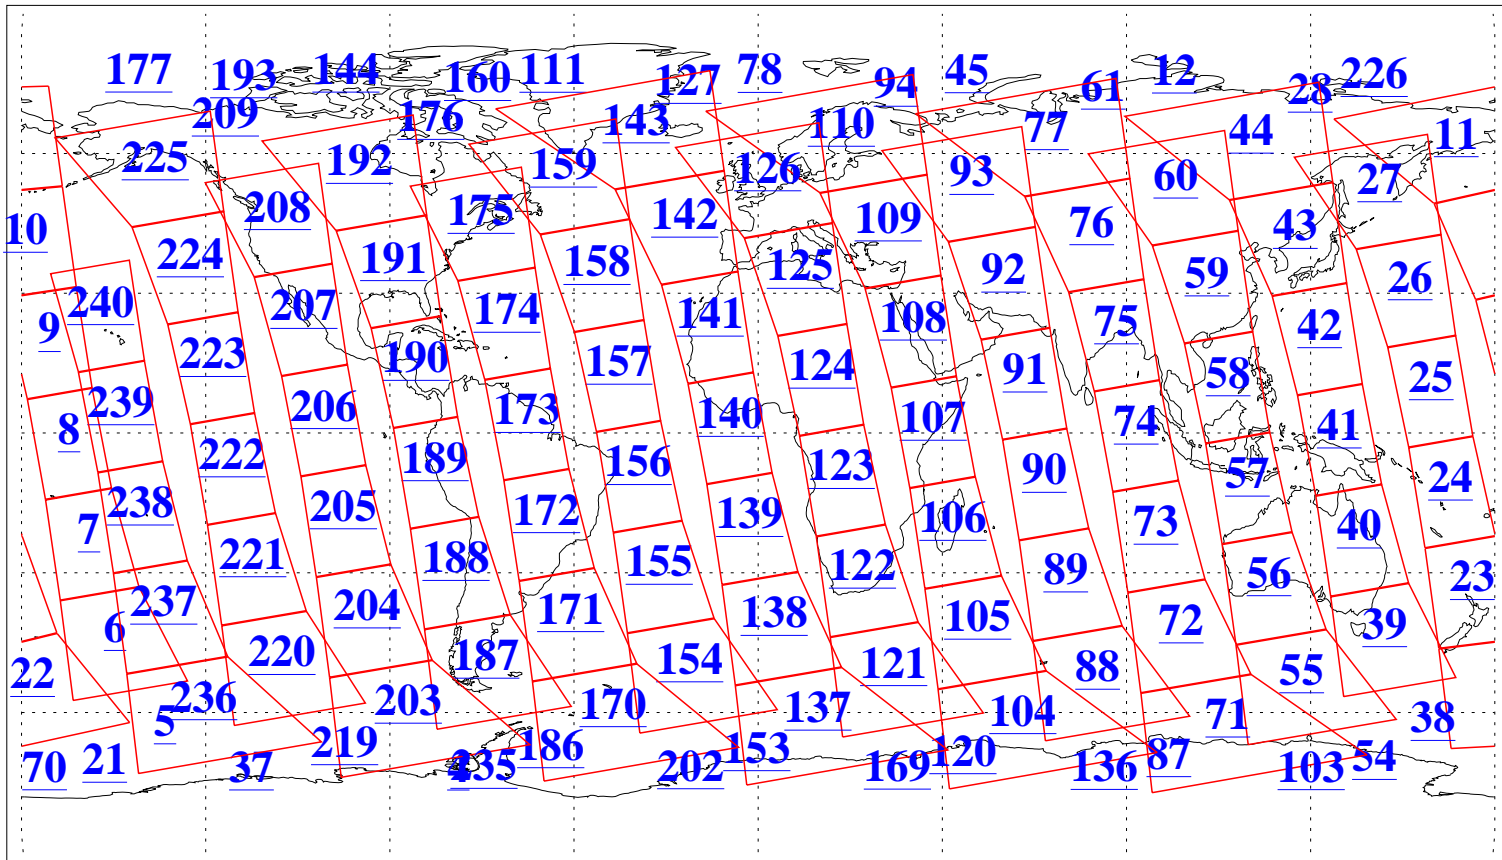

L1B Availability  
 AMSU Granules: 240  
 HSB Granules: 0  
 AIRS Granules: 240

28 Sep 2021  
 DoY 271  
 Aqua Day 7087  
 Granules: 1 to 120

Granules: 121 to 240

Legend: AMSU Available, HSB Available, AIRS Available

L1B Availability  
 AMSU Granules: 240  
 HSB Granules: 0  
 AIRS Granules: 240

28 Sep 2021  
 DoY 271  
 Aqua Day 7087

Ascending Granules

Descending Granules

Legend: AMSU Available, *HSB Available*, *AIRS Available*

L1B Availability  
AMSU Granules: 240  
HSB Granules: 0  
AIRS Granules: 240

28 Sep 2021  
DoY 271  
Aqua Day 7087

Northern Hemisphere Granules

Southern Hemisphere Granules

Legend: AMSU Available, ~~HSB Available~~, **AIRS Available**