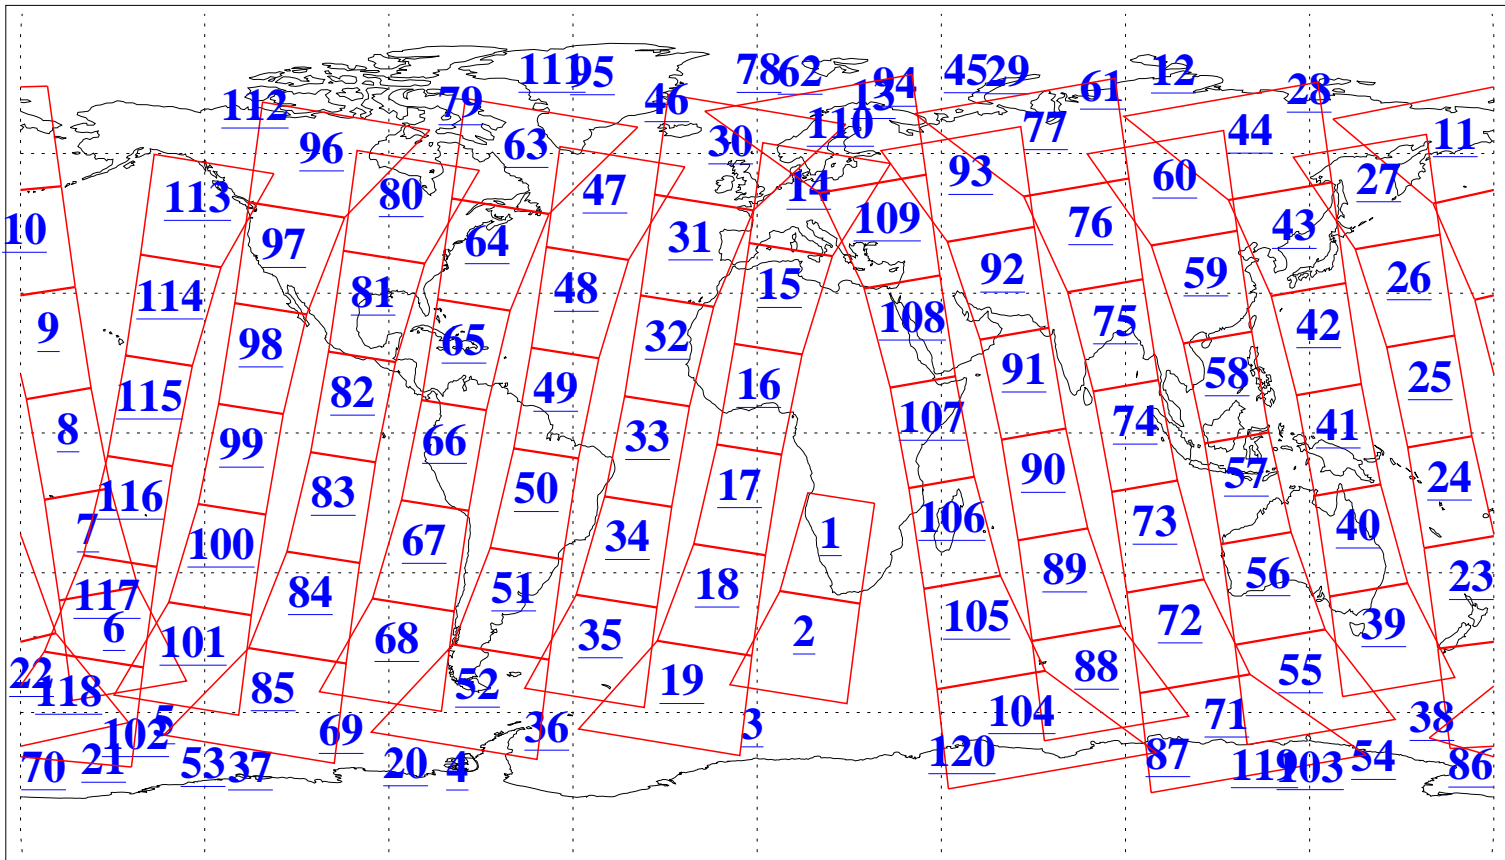

L1B Availability  
 AMSU Granules: 240  
 HSB Granules: 0  
 AIRS Granules: 240

28 Sep 2021  
 DoY 271  
 Aqua Day 7087  
 Granules: 1 to 120

Granules: 121 to 240

Legend: AMSU Available, HSB Available, AIRS Available

L1B Availability  
 AMSU Granules: 240  
 HSB Granules: 0  
 AIRS Granules: 240

28 Sep 2021  
 DoY 271  
 Aqua Day 7087

Ascending Granules

Descending Granules

Legend: AMSU Available, *HSB Available*, *AIRS Available*

L1B Availability  
AMSU Granules: 240  
HSB Granules: 0  
AIRS Granules: 240

28 Sep 2021  
DoY 271  
Aqua Day 7087

Northern Hemisphere Granules

Southern Hemisphere Granules

Legend: AMSU Available, ~~HSB Available~~, **AIRS Available**