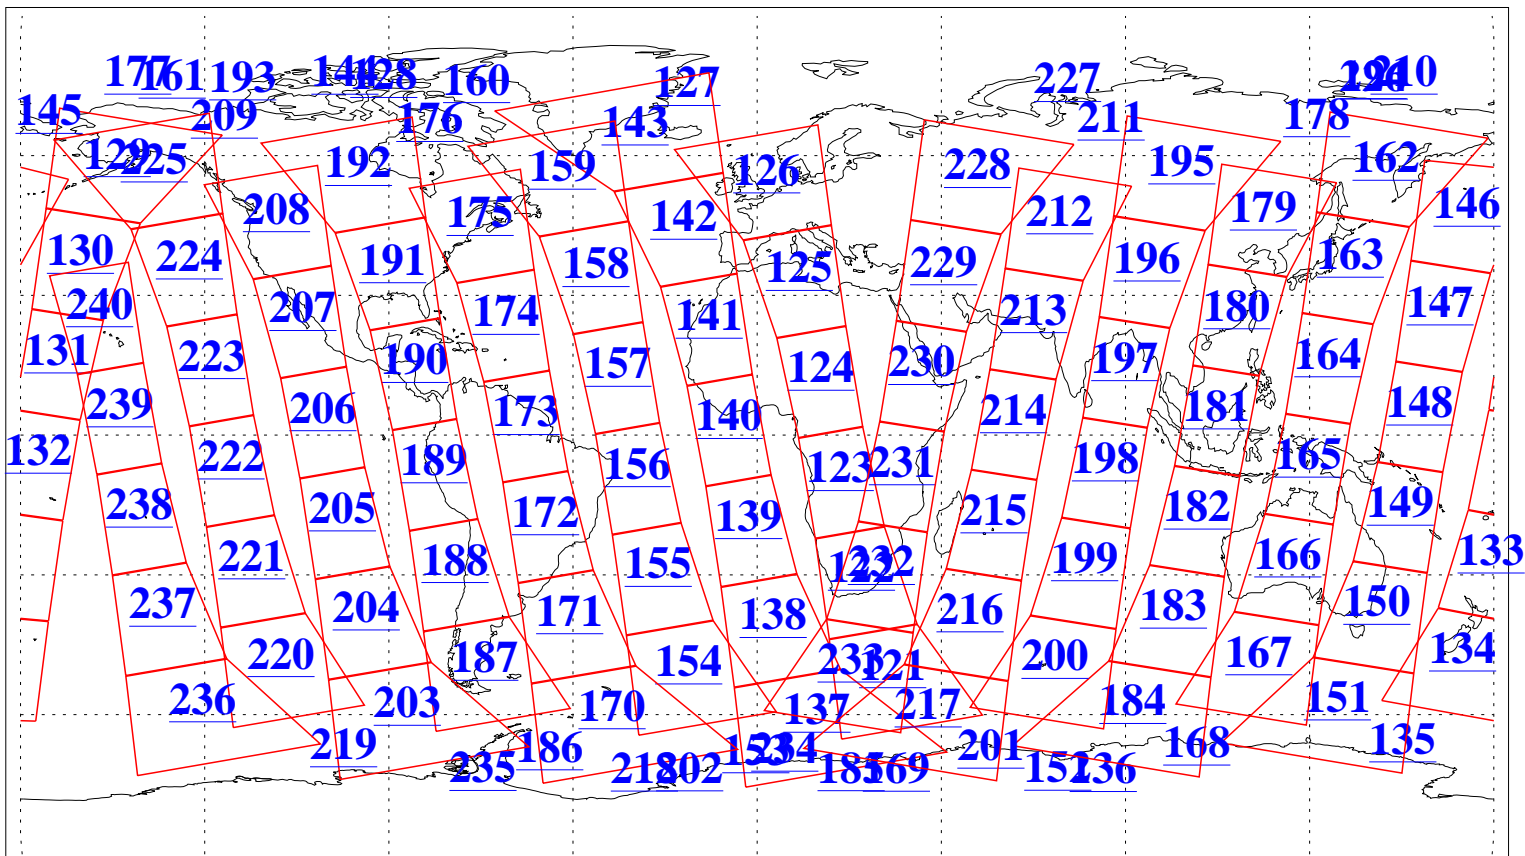

L1B Availability  
 AMSU Granules: 240  
 HSB Granules: 0  
 AIRS Granules: 240

28 Sep 2021  
 DoY 271  
 Aqua Day 7087  
 Granules: 1 to 120

Granules: 121 to 240

Legend: AMSU Available, HSB Available, AIRS Available

L1B Availability  
 AMSU Granules: 240  
 HSB Granules: 0  
 AIRS Granules: 240

28 Sep 2021  
 DoY 271  
 Aqua Day 7087

Ascending Granules

Descending Granules

Legend: AMSU Available, *HSB Available*, *AIRS Available*

L1B Availability  
AMSU Granules: 240  
HSB Granules: 0  
AIRS Granules: 240

28 Sep 2021  
DoY 271  
Aqua Day 7087

Northern Hemisphere Granules

Southern Hemisphere Granules

Legend: AMSU Available, ~~HSB Available~~, **AIRS Available**