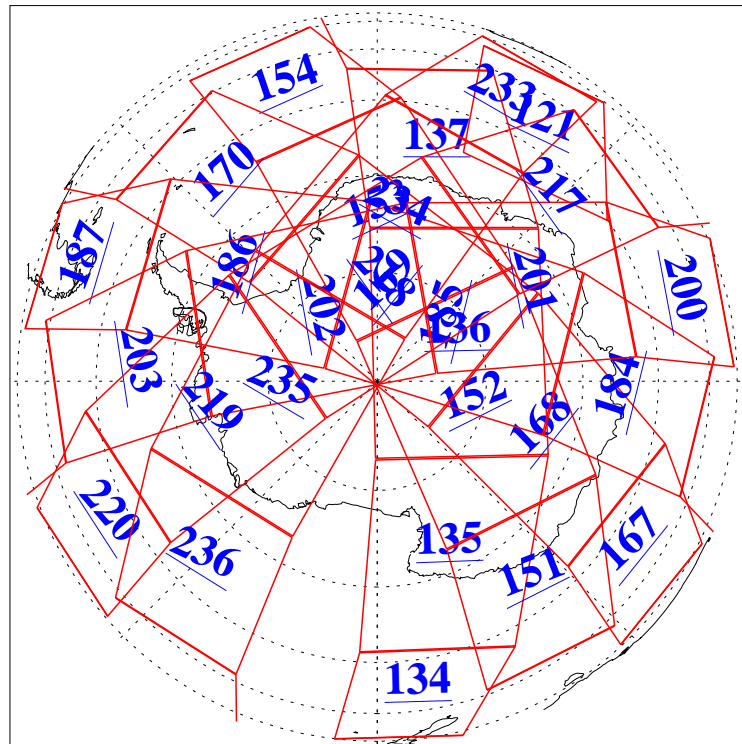

L1B Availability  
 AMSU Granules: 240  
 HSB Granules: 0  
 AIRS Granules: 240

28 Sep 2021  
 DoY 271  
 Aqua Day 7087  
 Granules: 1 to 120

Granules: 121 to 240

Legend: AMSU Available, HSB Available, AIRS Available

L1B Availability  
 AMSU Granules: 240  
 HSB Granules: 0  
 AIRS Granules: 240

28 Sep 2021  
 DoY 271  
 Aqua Day 7087

Ascending Granules

Descending Granules

Legend: AMSU Available, *HSB Available*, *AIRS Available*

L1B Availability  
AMSU Granules: 240  
HSB Granules: 0  
AIRS Granules: 240

28 Sep 2021  
DoY 271  
Aqua Day 7087

Northern Hemisphere Granules

Southern Hemisphere Granules

Legend: AMSU Available, ~~HSB Available~~, **AIRS Available**