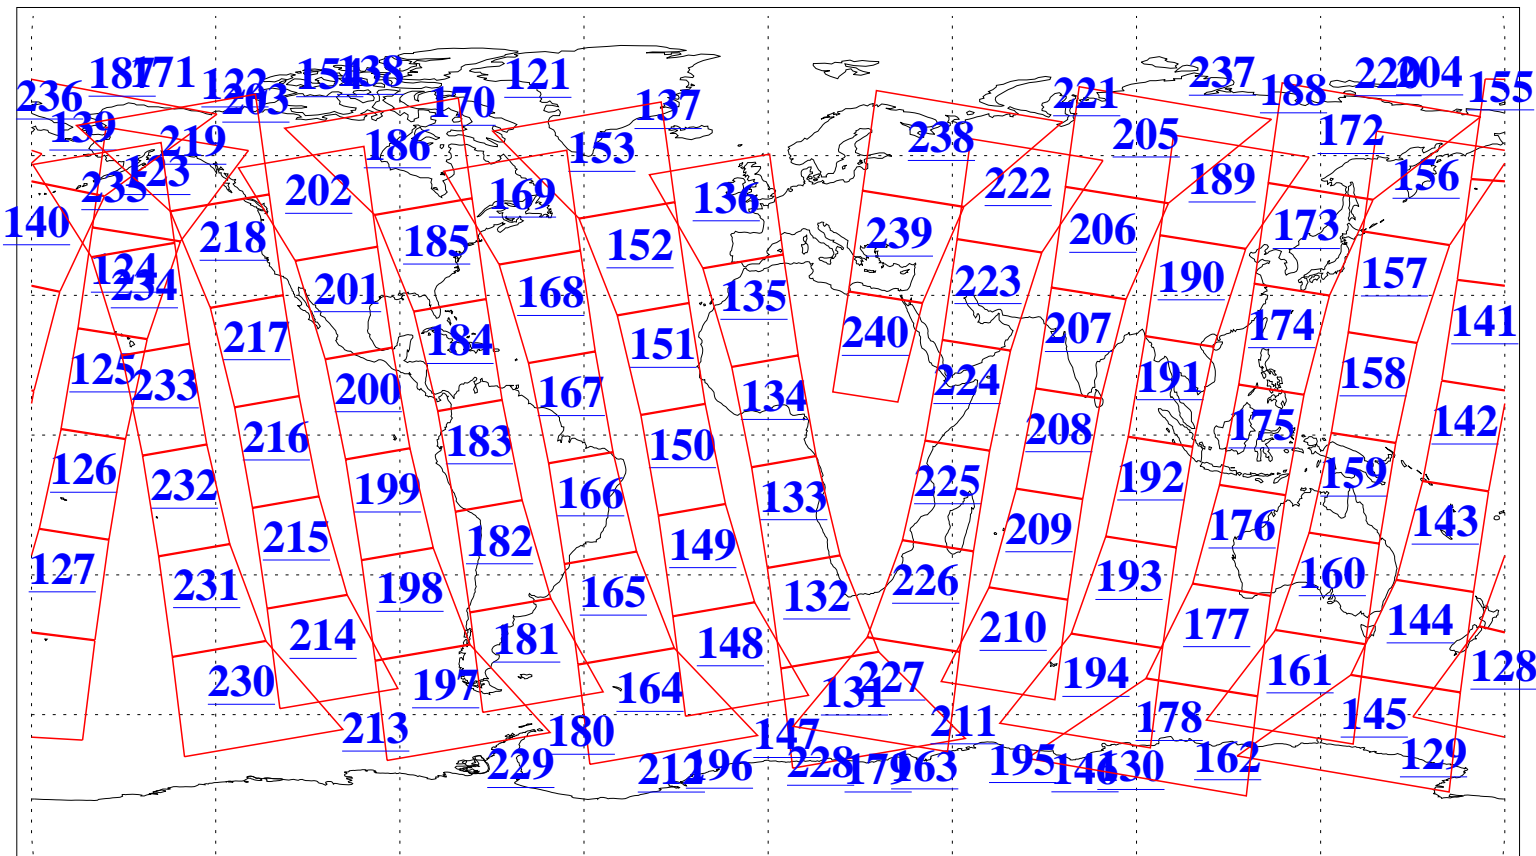

L1B Availability
AMSU Granules: 239
HSB Granules: 0
AIRS Granules: 240

18 Sep 2021
DoY 261
Aqua Day 7077
Granules: 1 to 120

Granules: 121 to 240

Legend: AMSU Available, *HSB Available*, *AIRS Available*

L1B Availability
 AMSU Granules: 239
 HSB Granules: 0
 AIRS Granules: 240

18 Sep 2021
 DoY 261
 Aqua Day 7077

Ascending Granules

Descending Granules

Legend: AMSU Available, HSB Available, AIRS Available

L1B Availability
 AMSU Granules: 239
 HSB Granules: 0
 AIRS Granules: 240

18 Sep 2021
 DoY 261
 Aqua Day 7077

Northern Hemisphere Granules

Southern Hemisphere Granules

Legend: AMSU Available, HSB Available, AIRS Available