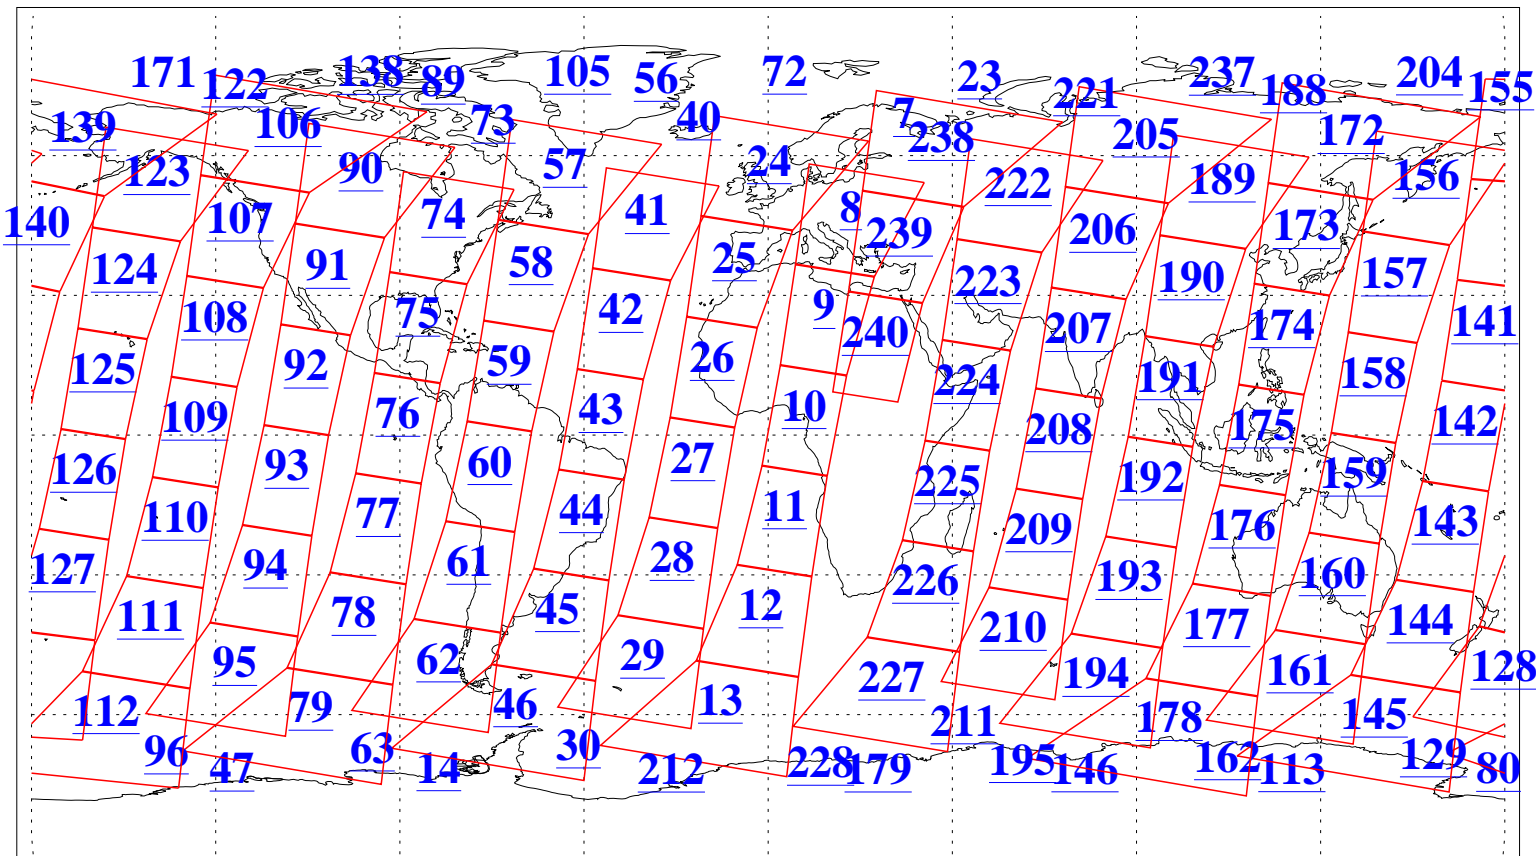

L1B Availability
AMSU Granules: 239
HSB Granules: 0
AIRS Granules: 240

18 Sep 2021
DoY 261
Aqua Day 7077
Granules: 1 to 120

Granules: 121 to 240

Legend: AMSU Available, *HSB Available*, *AIRS Available*

L1B Availability
 AMSU Granules: 239
 HSB Granules: 0
 AIRS Granules: 240

18 Sep 2021
 DoY 261
 Aqua Day 7077

Ascending Granules

Descending Granules

Legend: AMSU Available, HSB Available, AIRS Available

L1B Availability
 AMSU Granules: 239
 HSB Granules: 0
 AIRS Granules: 240

18 Sep 2021
 DoY 261
 Aqua Day 7077

Northern Hemisphere Granules

Southern Hemisphere Granules

Legend: AMSU Available, HSB Available, AIRS Available