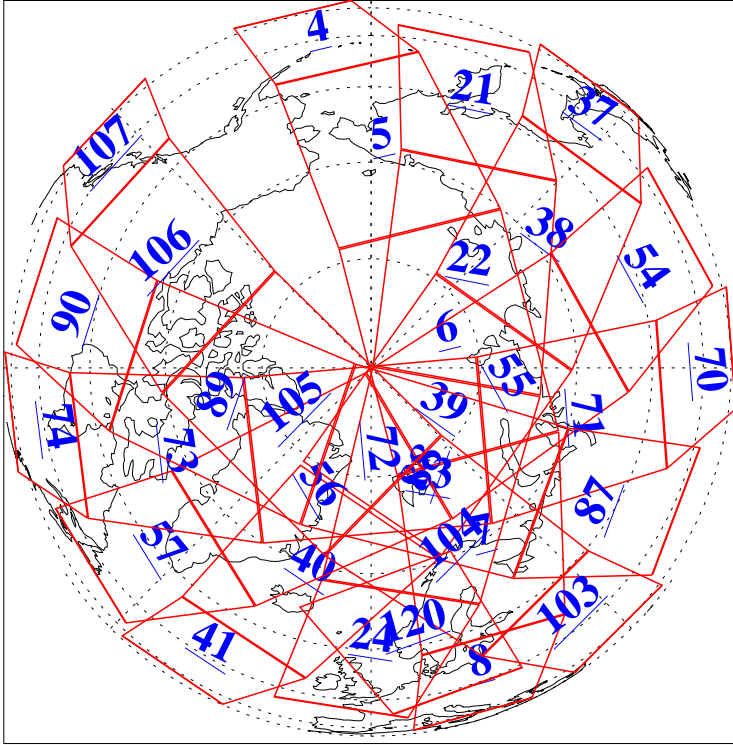

L1B Availability
AMSU Granules: 239
HSB Granules: 0
AIRS Granules: 240

18 Sep 2021
DoY 261
Aqua Day 7077
Granules: 1 to 120

Granules: 121 to 240

Legend: AMSU Available, *HSB Available*, *AIRS Available*

L1B Availability
 AMSU Granules: 239
 HSB Granules: 0
 AIRS Granules: 240

18 Sep 2021
 DoY 261
 Aqua Day 7077

Ascending Granules

Descending Granules

Legend: AMSU Available, HSB Available, AIRS Available

L1B Availability
 AMSU Granules: 239
 HSB Granules: 0
 AIRS Granules: 240

18 Sep 2021
 DoY 261
 Aqua Day 7077

Northern Hemisphere Granules

Southern Hemisphere Granules

Legend: AMSU Available, HSB Available, AIRS Available