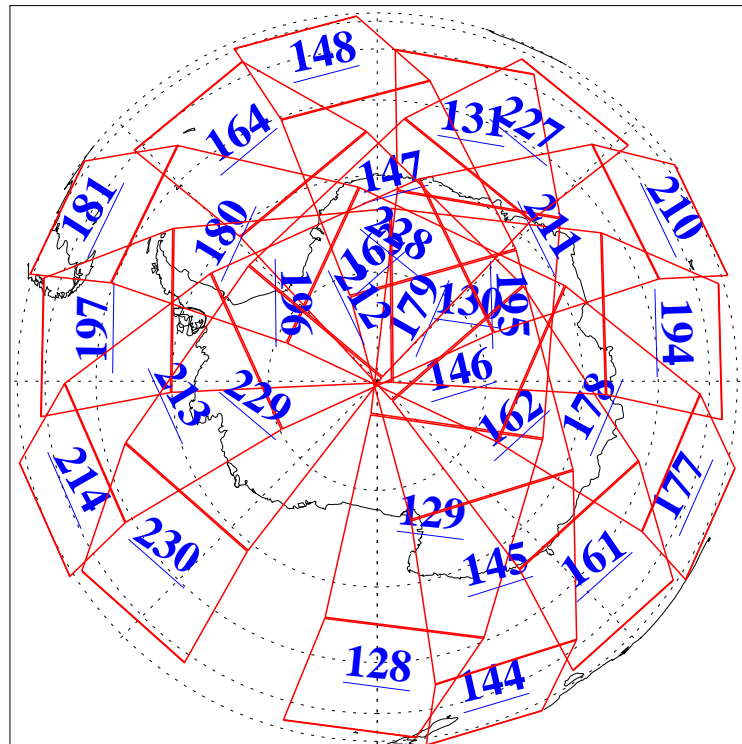

18 Sep 2021
 DoY 261
 Aqua Day 7077

Ascending Granules

Descending Granules

Legend: AMSU Available, HSB Available, AIRS Available

L1B Availability
 AMSU Granules: 239
 HSB Granules: 0
 AIRS Granules: 240

18 Sep 2021
 DoY 261
 Aqua Day 7077

Northern Hemisphere Granules

Southern Hemisphere Granules

Legend: AMSU Available, HSB Available, AIRS Available