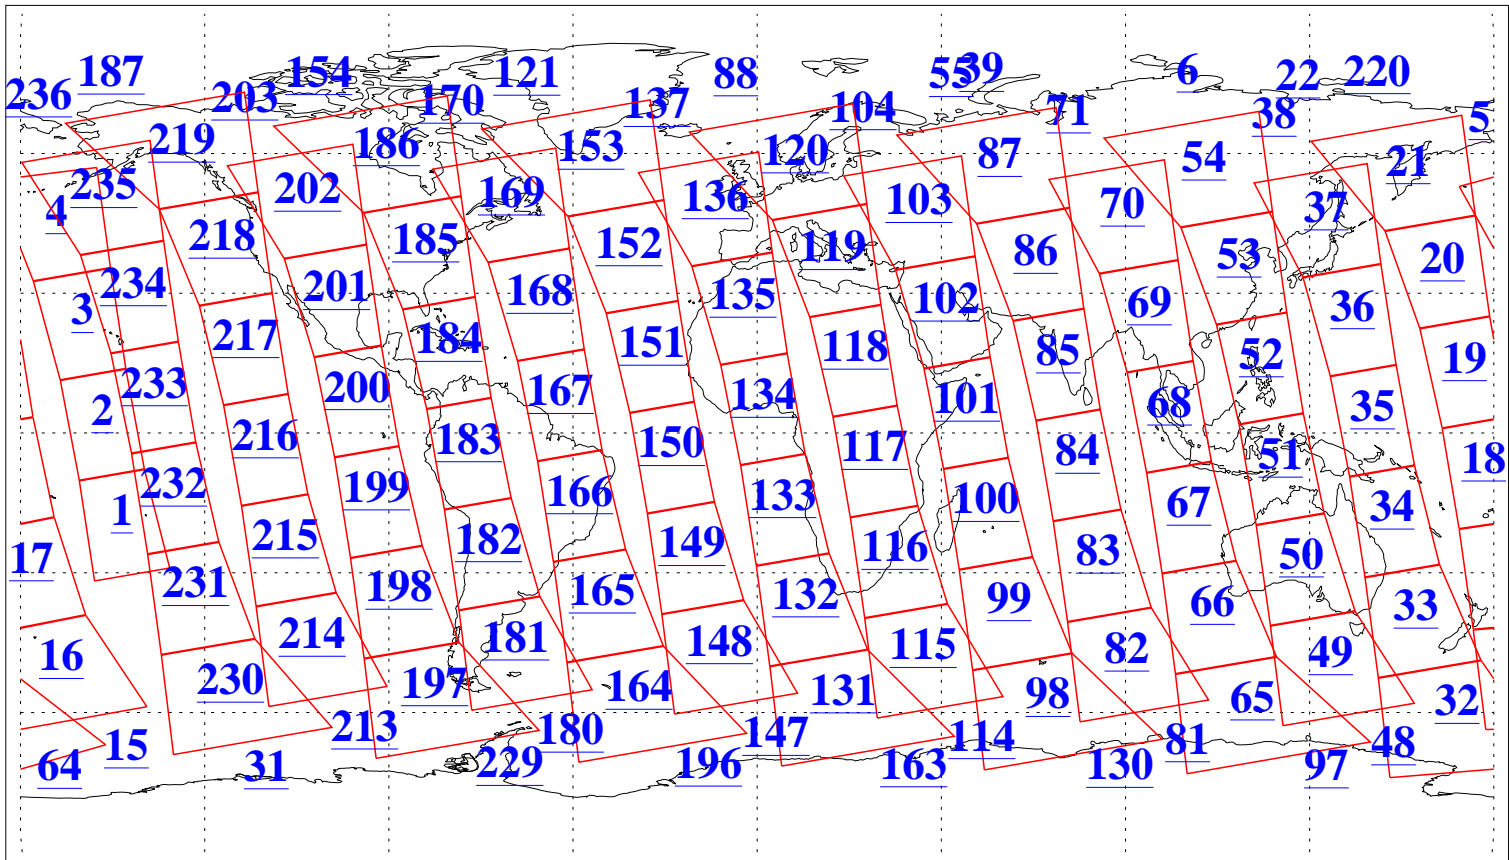

L1B Availability
AMSU Granules: 239
HSB Granules: 0
AIRS Granules: 240

18 Sep 2021
DoY 261
Aqua Day 7077
Granules: 1 to 120

Granules: 121 to 240

Legend: AMSU Available, *HSB Available*, *AIRS Available*

L1B Availability
 AMSU Granules: 239
 HSB Granules: 0
 AIRS Granules: 240

18 Sep 2021
 DoY 261
 Aqua Day 7077

Ascending Granules

Descending Granules

Legend: AMSU Available, HSB Available, AIRS Available

L1B Availability
 AMSU Granules: 239
 HSB Granules: 0
 AIRS Granules: 240

18 Sep 2021
 DoY 261
 Aqua Day 7077

Northern Hemisphere Granules

Southern Hemisphere Granules

Legend: AMSU Available, HSB Available, AIRS Available