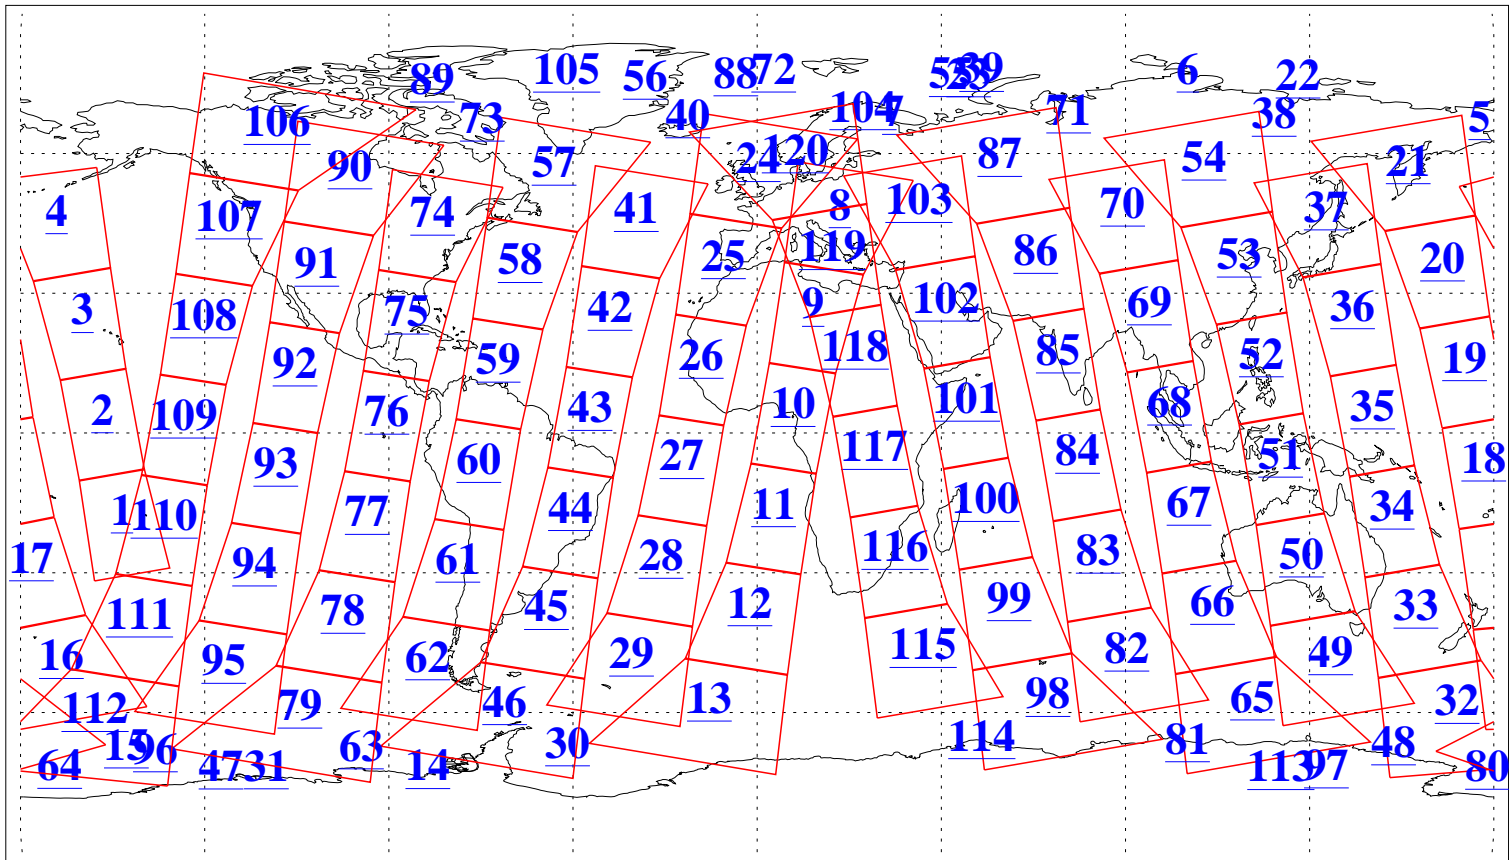

L1B Availability
AMSU Granules: 239
HSB Granules: 0
AIRS Granules: 240

18 Sep 2021
DoY 261
Aqua Day 7077
Granules: 1 to 120

Granules: 121 to 240

Legend: AMSU Available, *HSB Available*, *AIRS Available*

L1B Availability
 AMSU Granules: 239
 HSB Granules: 0
 AIRS Granules: 240

18 Sep 2021
 DoY 261
 Aqua Day 7077

Ascending Granules

Descending Granules

Legend: AMSU Available, HSB Available, AIRS Available

L1B Availability
 AMSU Granules: 239
 HSB Granules: 0
 AIRS Granules: 240

18 Sep 2021
 DoY 261
 Aqua Day 7077

Northern Hemisphere Granules

Southern Hemisphere Granules

Legend: AMSU Available, HSB Available, AIRS Available