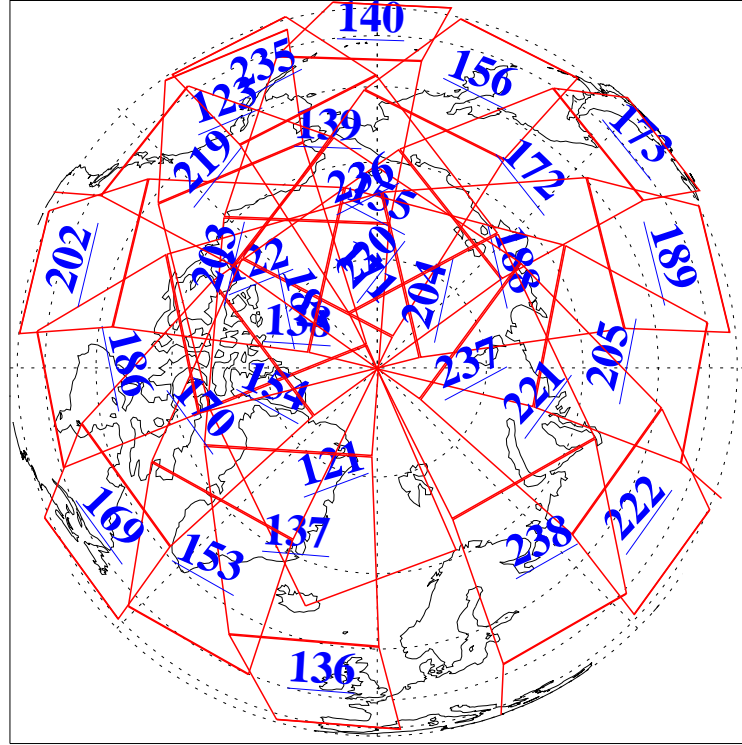

18 Sep 2021
 DoY 261
 Aqua Day 7077

Ascending Granules

Descending Granules

Legend: AMSU Available, HSB Available, AIRS Available

L1B Availability
 AMSU Granules: 239
 HSB Granules: 0
 AIRS Granules: 240

18 Sep 2021
 DoY 261
 Aqua Day 7077

Northern Hemisphere Granules

Southern Hemisphere Granules

Legend: AMSU Available, HSB Available, AIRS Available