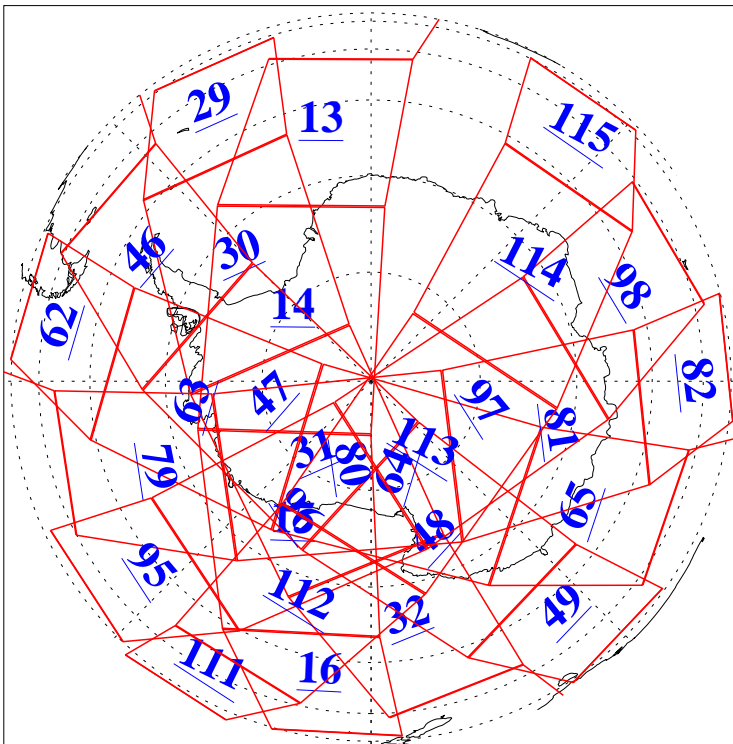

L1B Availability
AMSU Granules: 239
HSB Granules: 0
AIRS Granules: 240

18 Sep 2021
DoY 261
Aqua Day 7077
Granules: 1 to 120

Granules: 121 to 240

Legend: AMSU Available, *HSB Available*, *AIRS Available*

L1B Availability
 AMSU Granules: 239
 HSB Granules: 0
 AIRS Granules: 240

18 Sep 2021
 DoY 261
 Aqua Day 7077

Ascending Granules

Descending Granules

Legend: AMSU Available, HSB Available, AIRS Available

L1B Availability
 AMSU Granules: 239
 HSB Granules: 0
 AIRS Granules: 240

18 Sep 2021
 DoY 261
 Aqua Day 7077

Northern Hemisphere Granules

Southern Hemisphere Granules

Legend: AMSU Available, HSB Available, AIRS Available