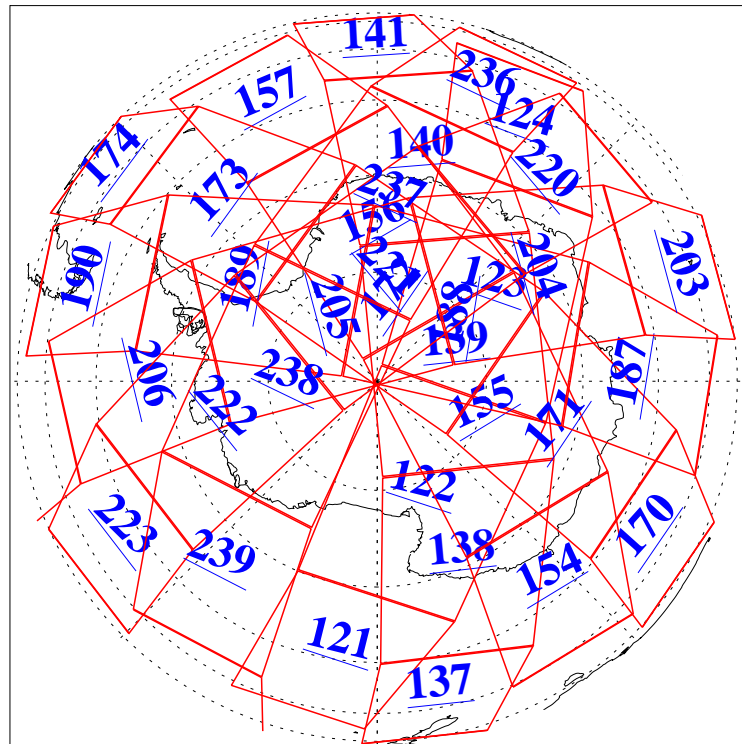

L1B Availability
 AMSU Granules: 240
 HSB Granules: 0
 AIRS Granules: 240

17 Sep 2021
 DoY 260
 Aqua Day 7076

Ascending Granules

Descending Granules

Legend: AMSU Available, HSB Available, AIRS Available

L1B Availability
 AMSU Granules: 240
 HSB Granules: 0
 AIRS Granules: 240

17 Sep 2021
 DoY 260
 Aqua Day 7076

Northern Hemisphere Granules

Southern Hemisphere Granules

Legend: AMSU Available, HSB Available, **AIRS Available**