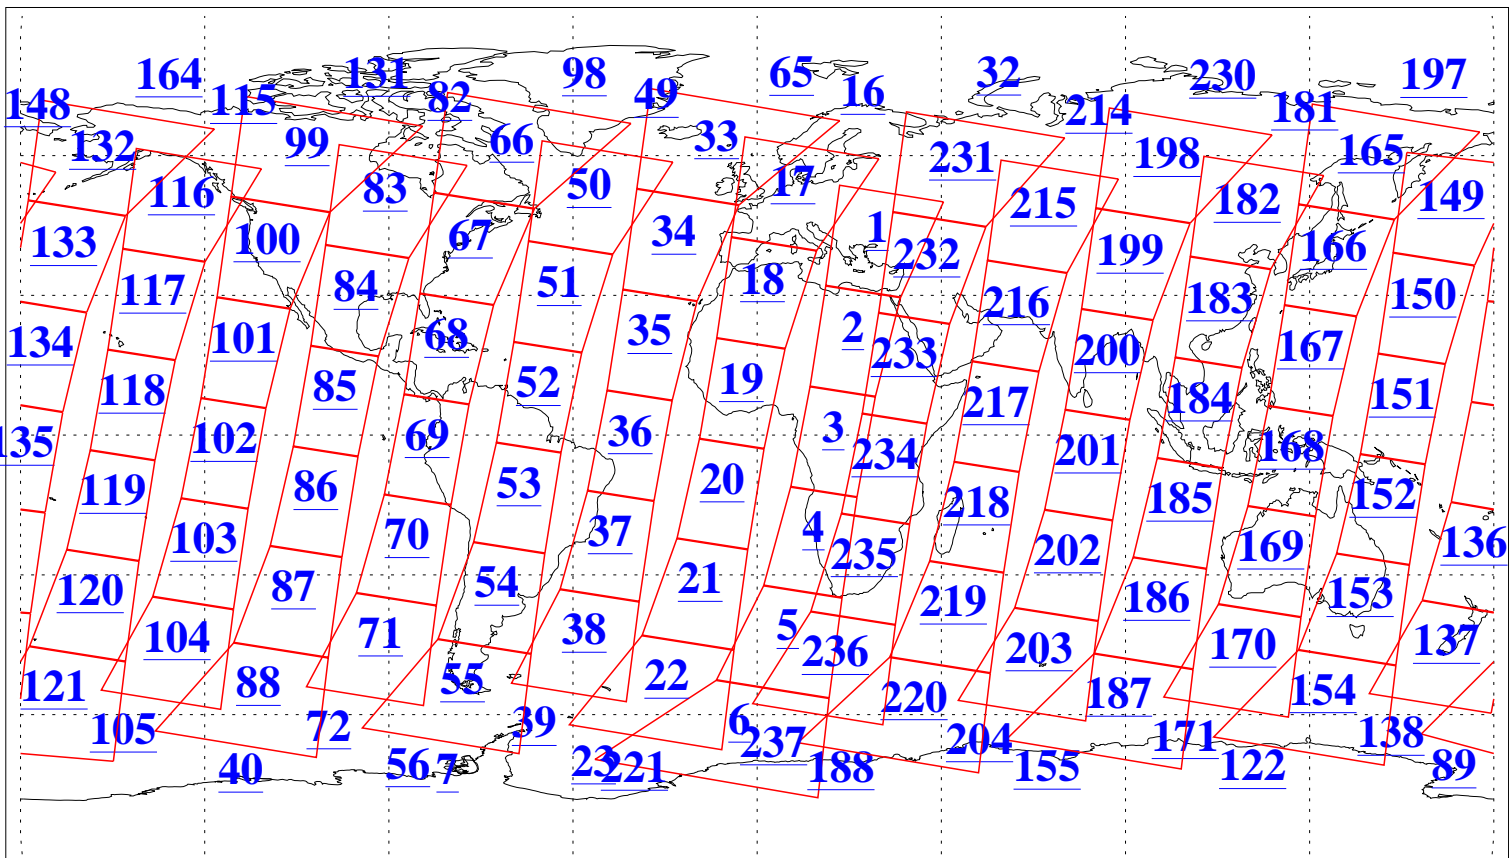

L1B Availability
 AMSU Granules: 240
 HSB Granules: 0
 AIRS Granules: 240

17 Sep 2021
 DoY 260
 Aqua Day 7076
 Granules: 1 to 120

Granules: 121 to 240

Legend: AMSU Available, HSB Available, AIRS Available

L1B Availability
 AMSU Granules: 240
 HSB Granules: 0
 AIRS Granules: 240

17 Sep 2021
 DoY 260
 Aqua Day 7076

Ascending Granules

Descending Granules

Legend: AMSU Available, HSB Available, AIRS Available

L1B Availability
 AMSU Granules: 240
 HSB Granules: 0
 AIRS Granules: 240

17 Sep 2021
 DoY 260
 Aqua Day 7076

Northern Hemisphere Granules

Southern Hemisphere Granules

Legend: AMSU Available, HSB Available, **AIRS Available**