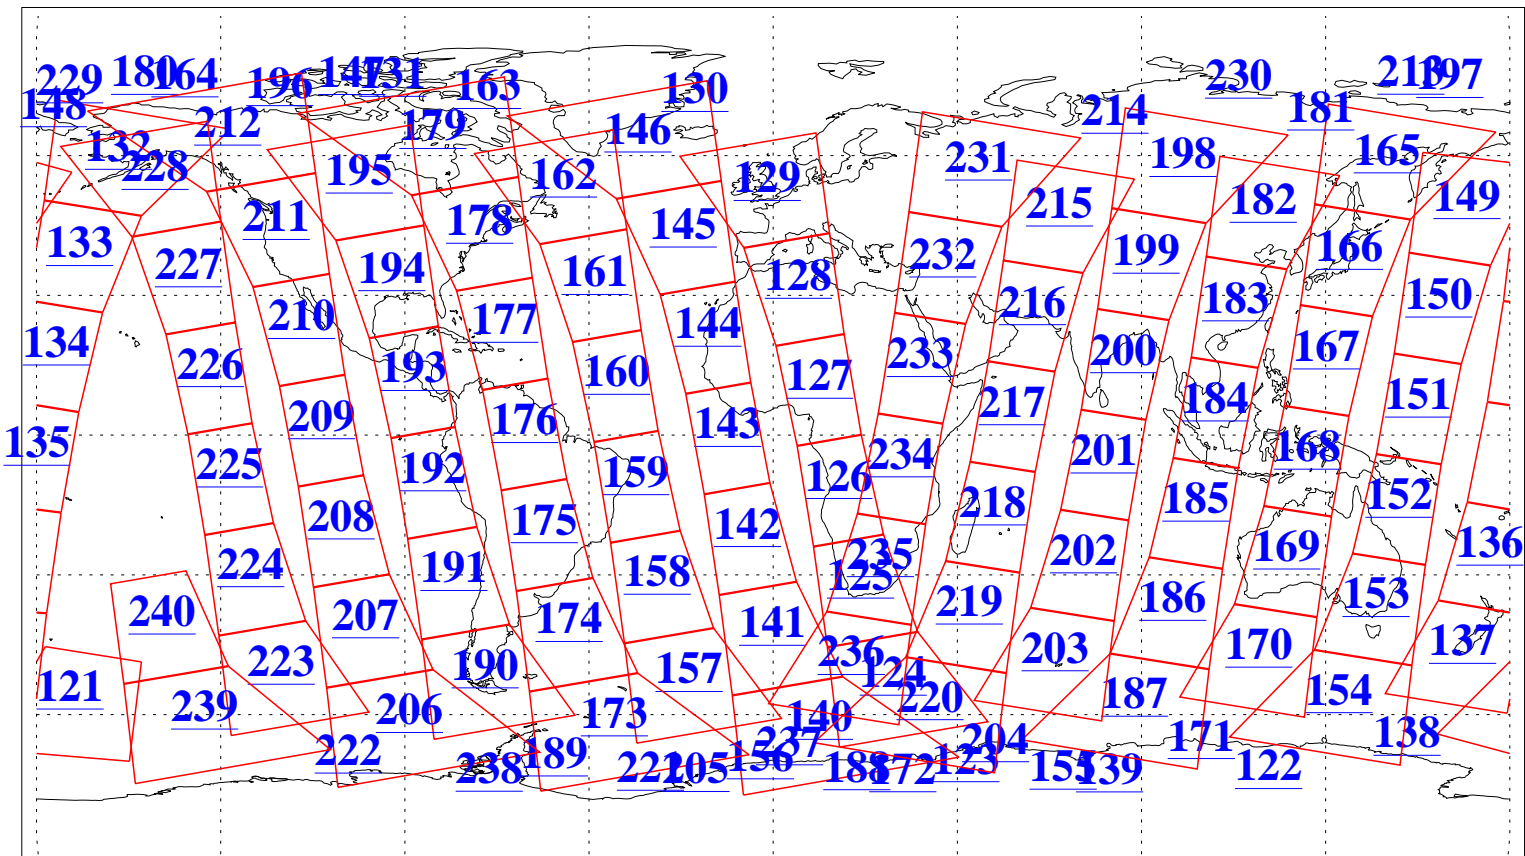

L1B Availability
 AMSU Granules: 240
 HSB Granules: 0
 AIRS Granules: 240

17 Sep 2021
 DoY 260
 Aqua Day 7076
 Granules: 1 to 120

Granules: 121 to 240

Legend: AMSU Available, HSB Available, AIRS Available

L1B Availability
 AMSU Granules: 240
 HSB Granules: 0
 AIRS Granules: 240

17 Sep 2021
 DoY 260
 Aqua Day 7076

Ascending Granules

Descending Granules

Legend: AMSU Available, HSB Available, AIRS Available

L1B Availability
 AMSU Granules: 240
 HSB Granules: 0
 AIRS Granules: 240

17 Sep 2021
 DoY 260
 Aqua Day 7076

Northern Hemisphere Granules

Southern Hemisphere Granules

Legend: AMSU Available, HSB Available, **AIRS Available**