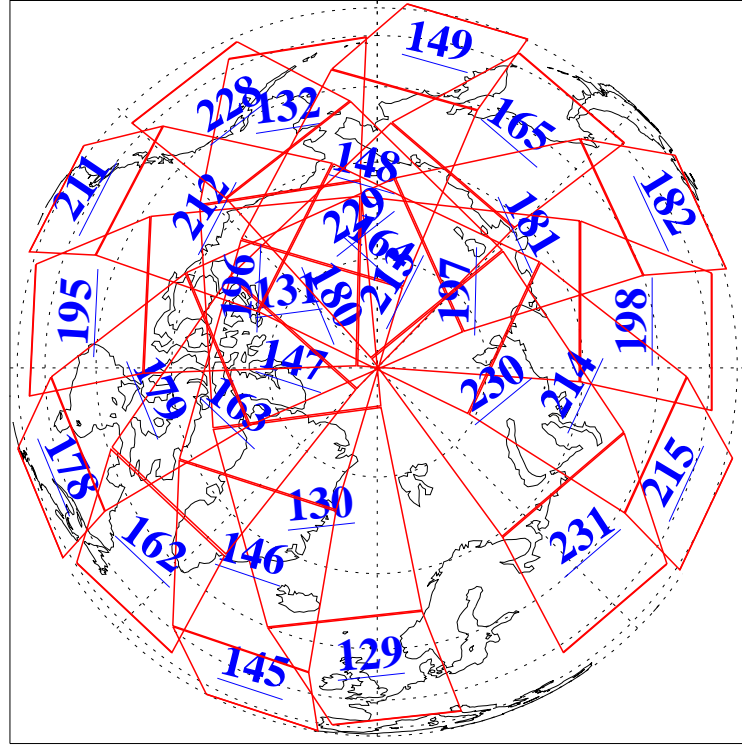

L1B Availability
 AMSU Granules: 240
 HSB Granules: 0
 AIRS Granules: 240

17 Sep 2021
 DoY 260
 Aqua Day 7076

Ascending Granules

Descending Granules

Legend: AMSU Available, HSB Available, AIRS Available

L1B Availability
 AMSU Granules: 240
 HSB Granules: 0
 AIRS Granules: 240

17 Sep 2021
 DoY 260
 Aqua Day 7076

Northern Hemisphere Granules

Southern Hemisphere Granules

Legend: AMSU Available, HSB Available, **AIRS Available**