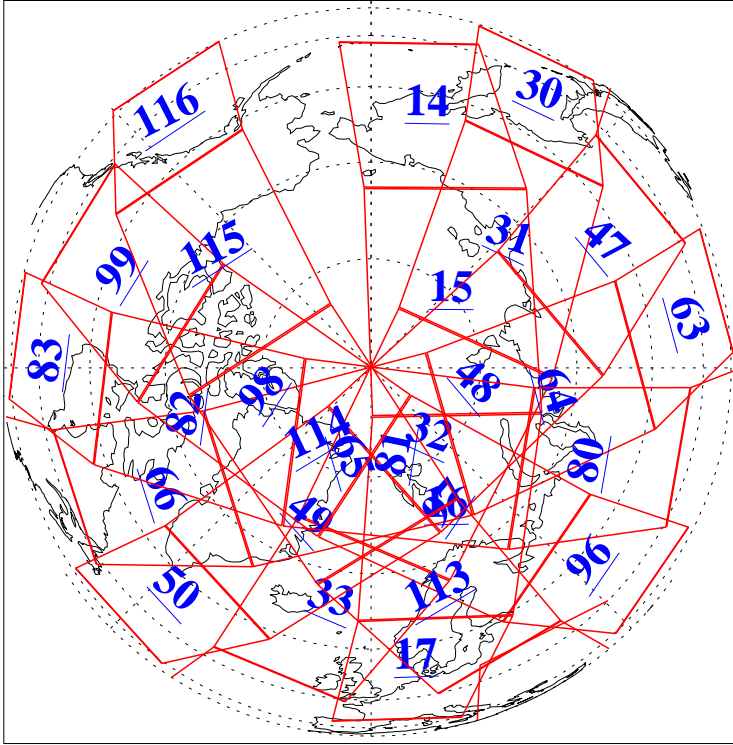

L1B Availability
 AMSU Granules: 240
 HSB Granules: 0
 AIRS Granules: 240

17 Sep 2021
 DoY 260
 Aqua Day 7076
 Granules: 1 to 120

Granules: 121 to 240

Legend: AMSU Available, HSB Available, AIRS Available

L1B Availability
 AMSU Granules: 240
 HSB Granules: 0
 AIRS Granules: 240

17 Sep 2021
 DoY 260
 Aqua Day 7076

Ascending Granules

Descending Granules

Legend: AMSU Available, HSB Available, AIRS Available

L1B Availability
 AMSU Granules: 240
 HSB Granules: 0
 AIRS Granules: 240

17 Sep 2021
 DoY 260
 Aqua Day 7076

Northern Hemisphere Granules

Southern Hemisphere Granules

Legend: AMSU Available, HSB Available, **AIRS Available**