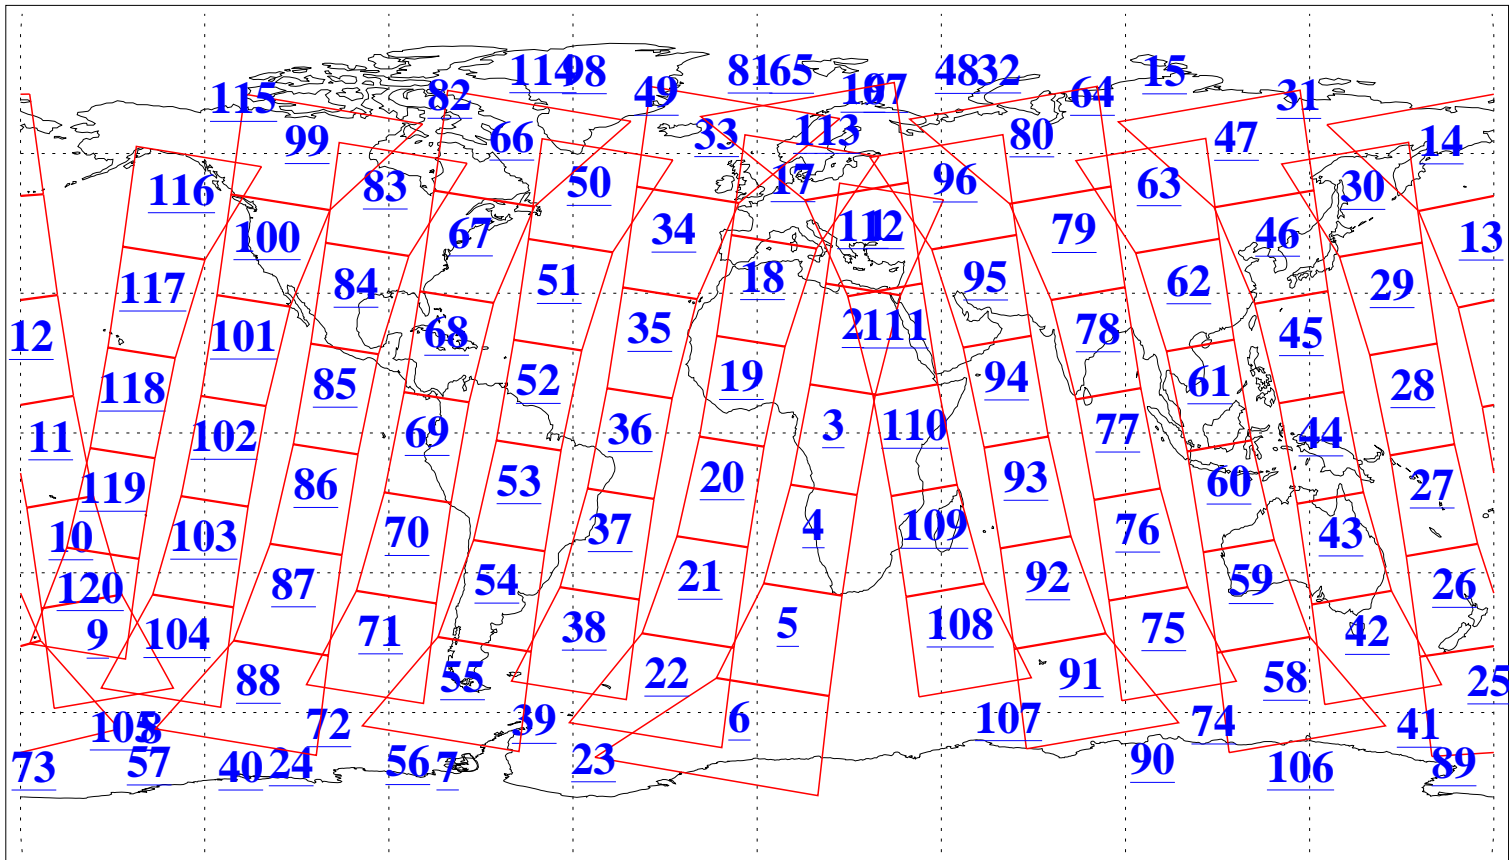

L1B Availability
 AMSU Granules: 240
 HSB Granules: 0
 AIRS Granules: 240

17 Sep 2021
 DoY 260
 Aqua Day 7076
 Granules: 1 to 120

Granules: 121 to 240

Legend: AMSU Available, HSB Available, AIRS Available

L1B Availability
 AMSU Granules: 240
 HSB Granules: 0
 AIRS Granules: 240

17 Sep 2021
 DoY 260
 Aqua Day 7076

Ascending Granules

Descending Granules

Legend: AMSU Available, HSB Available, AIRS Available

L1B Availability
 AMSU Granules: 240
 HSB Granules: 0
 AIRS Granules: 240

17 Sep 2021
 DoY 260
 Aqua Day 7076

Northern Hemisphere Granules

Southern Hemisphere Granules

Legend: AMSU Available, HSB Available, **AIRS Available**