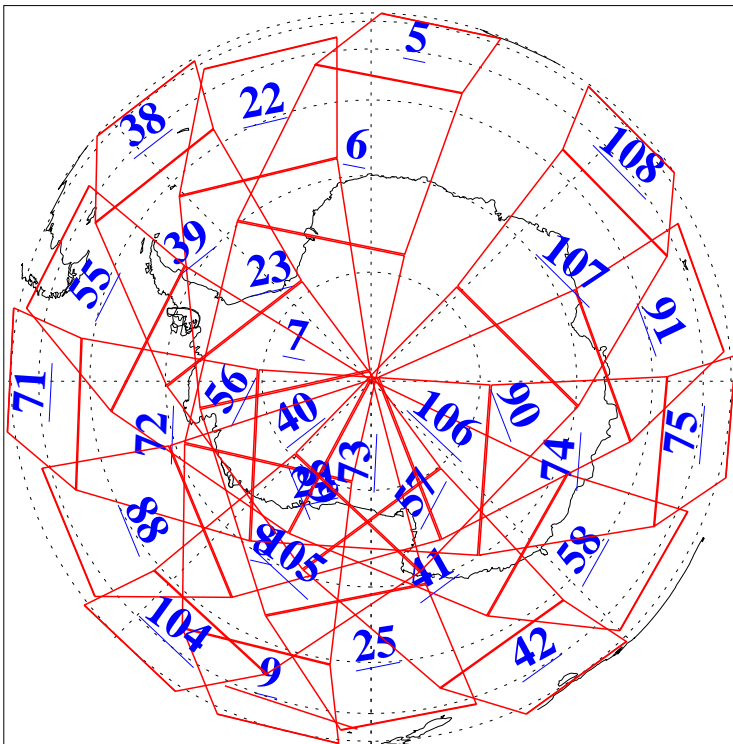

L1B Availability
 AMSU Granules: 240
 HSB Granules: 0
 AIRS Granules: 240

17 Sep 2021
 DoY 260
 Aqua Day 7076
 Granules: 1 to 120

Granules: 121 to 240

Legend: AMSU Available, HSB Available, AIRS Available

L1B Availability
 AMSU Granules: 240
 HSB Granules: 0
 AIRS Granules: 240

17 Sep 2021
 DoY 260
 Aqua Day 7076

Ascending Granules

Descending Granules

Legend: AMSU Available, HSB Available, AIRS Available

L1B Availability
 AMSU Granules: 240
 HSB Granules: 0
 AIRS Granules: 240

17 Sep 2021
 DoY 260
 Aqua Day 7076

Northern Hemisphere Granules

Southern Hemisphere Granules

Legend: AMSU Available, HSB Available, **AIRS Available**