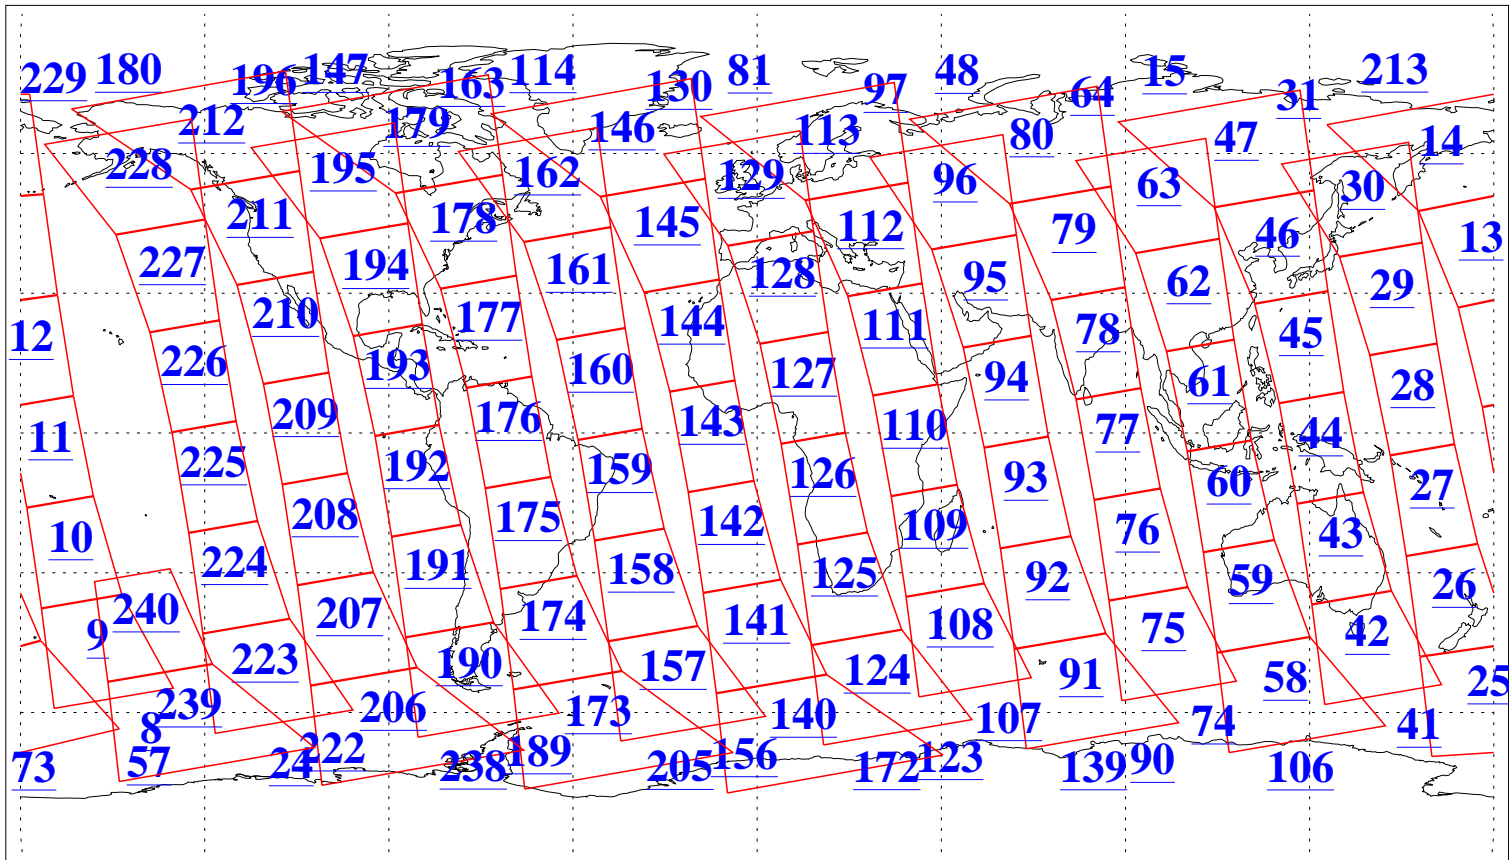

L1B Availability
 AMSU Granules: 240
 HSB Granules: 0
 AIRS Granules: 240

17 Sep 2021
 DoY 260
 Aqua Day 7076
 Granules: 1 to 120

Granules: 121 to 240

Legend: AMSU Available, HSB Available, AIRS Available

L1B Availability
 AMSU Granules: 240
 HSB Granules: 0
 AIRS Granules: 240

17 Sep 2021
 DoY 260
 Aqua Day 7076

Ascending Granules

Descending Granules

Legend: AMSU Available, HSB Available, AIRS Available

L1B Availability
 AMSU Granules: 240
 HSB Granules: 0
 AIRS Granules: 240

17 Sep 2021
 DoY 260
 Aqua Day 7076

Northern Hemisphere Granules

Southern Hemisphere Granules

Legend: AMSU Available, HSB Available, **AIRS Available**