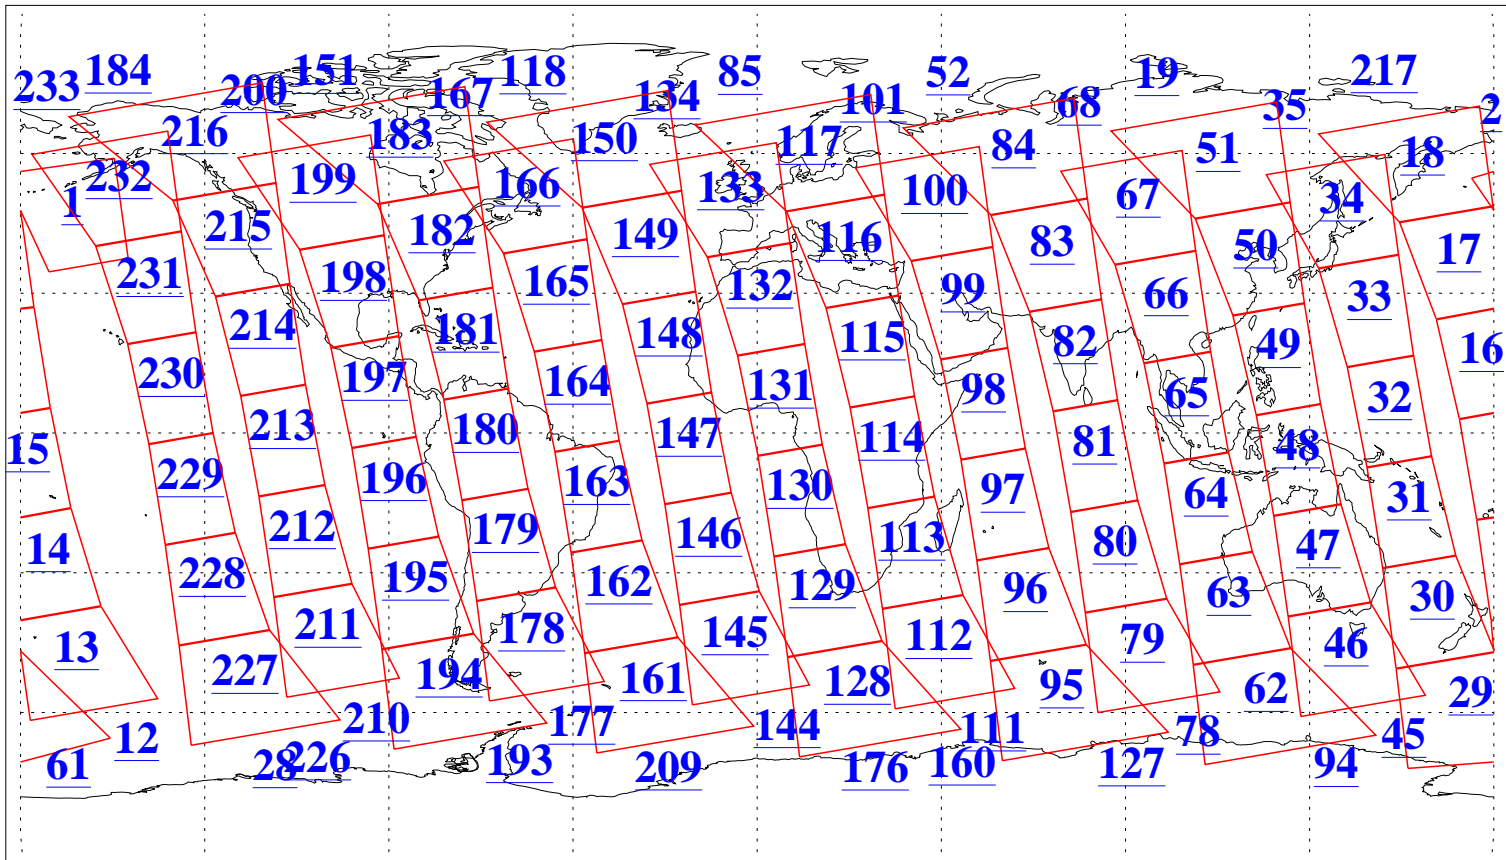

L1B Availability  
 AMSU Granules: 240  
 HSB Granules: 0  
 AIRS Granules: 240

13 Sep 2021  
 DoY 256  
 Aqua Day 7072  
 Granules: 1 to 120

Granules: 121 to 240

Legend: AMSU Available, *HSB Available*, *AIRS Available*

L1B Availability  
AMSU Granules: 240  
HSB Granules: 0  
AIRS Granules: 240

13 Sep 2021  
DoY 256  
Aqua Day 7072

Ascending Granules

Descending Granules

Legend: AMSU Available, *HSB Available*, *AIRS Available*

L1B Availability  
 AMSU Granules: 240  
 HSB Granules: 0  
 AIRS Granules: 240

13 Sep 2021  
 DoY 256  
 Aqua Day 7072

Northern Hemisphere Granules

Southern Hemisphere Granules

Legend: AMSU Available, HSB Available, AIRS Available