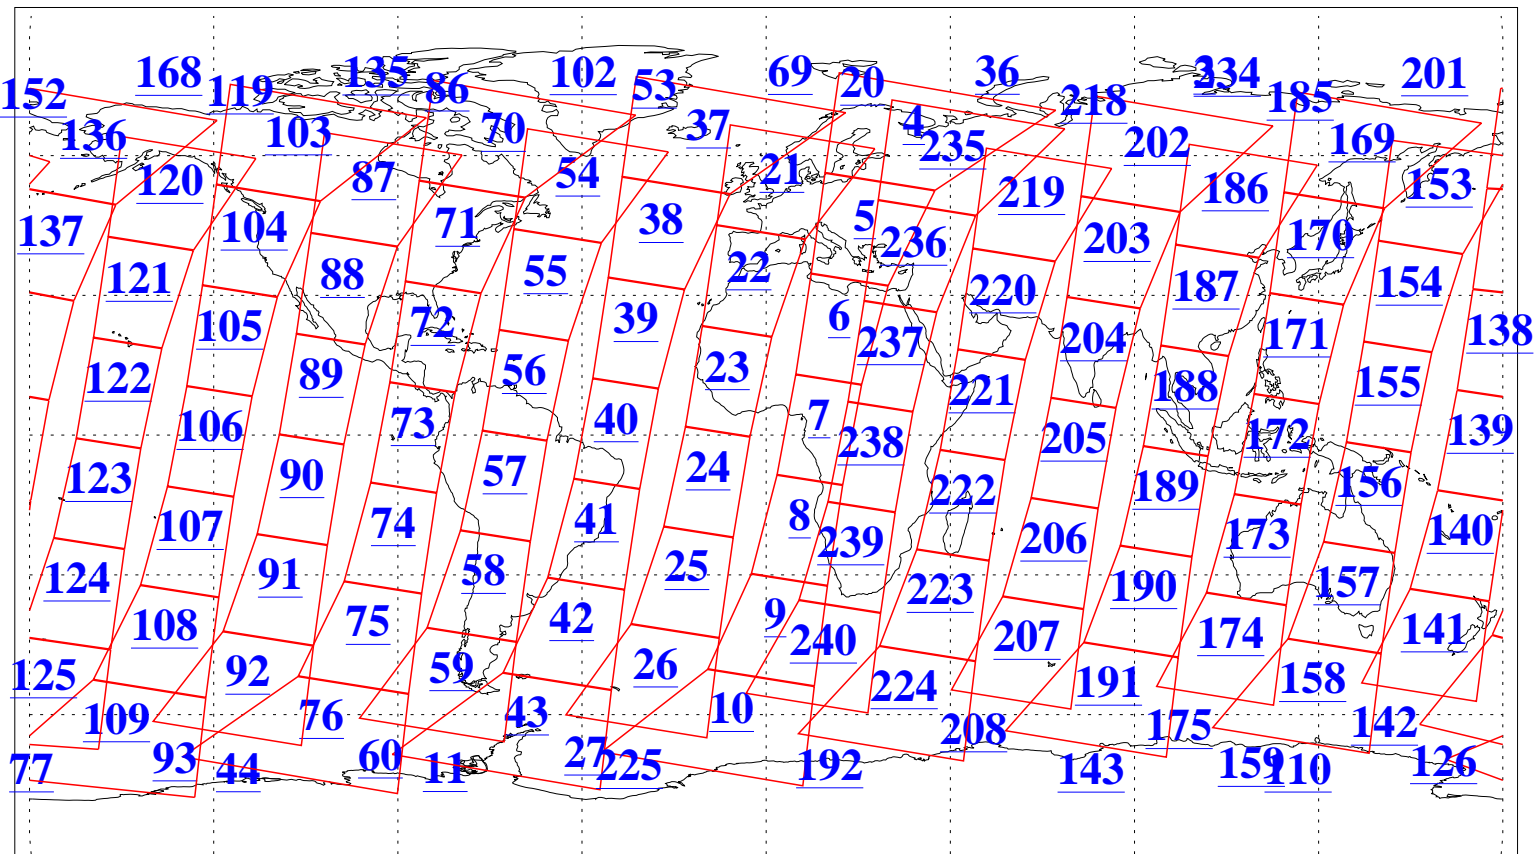

L1B Availability  
 AMSU Granules: 240  
 HSB Granules: 0  
 AIRS Granules: 240

13 Sep 2021  
 DoY 256  
 Aqua Day 7072  
 Granules: 1 to 120

Granules: 121 to 240

Legend: AMSU Available, *HSB Available*, *AIRS Available*

L1B Availability  
AMSU Granules: 240  
HSB Granules: 0  
AIRS Granules: 240

13 Sep 2021  
DoY 256  
Aqua Day 7072

Ascending Granules

Descending Granules

Legend: AMSU Available, *HSB Available*, *AIRS Available*

L1B Availability  
 AMSU Granules: 240  
 HSB Granules: 0  
 AIRS Granules: 240

13 Sep 2021  
 DoY 256  
 Aqua Day 7072

Northern Hemisphere Granules

Southern Hemisphere Granules

Legend: AMSU Available, HSB Available, AIRS Available