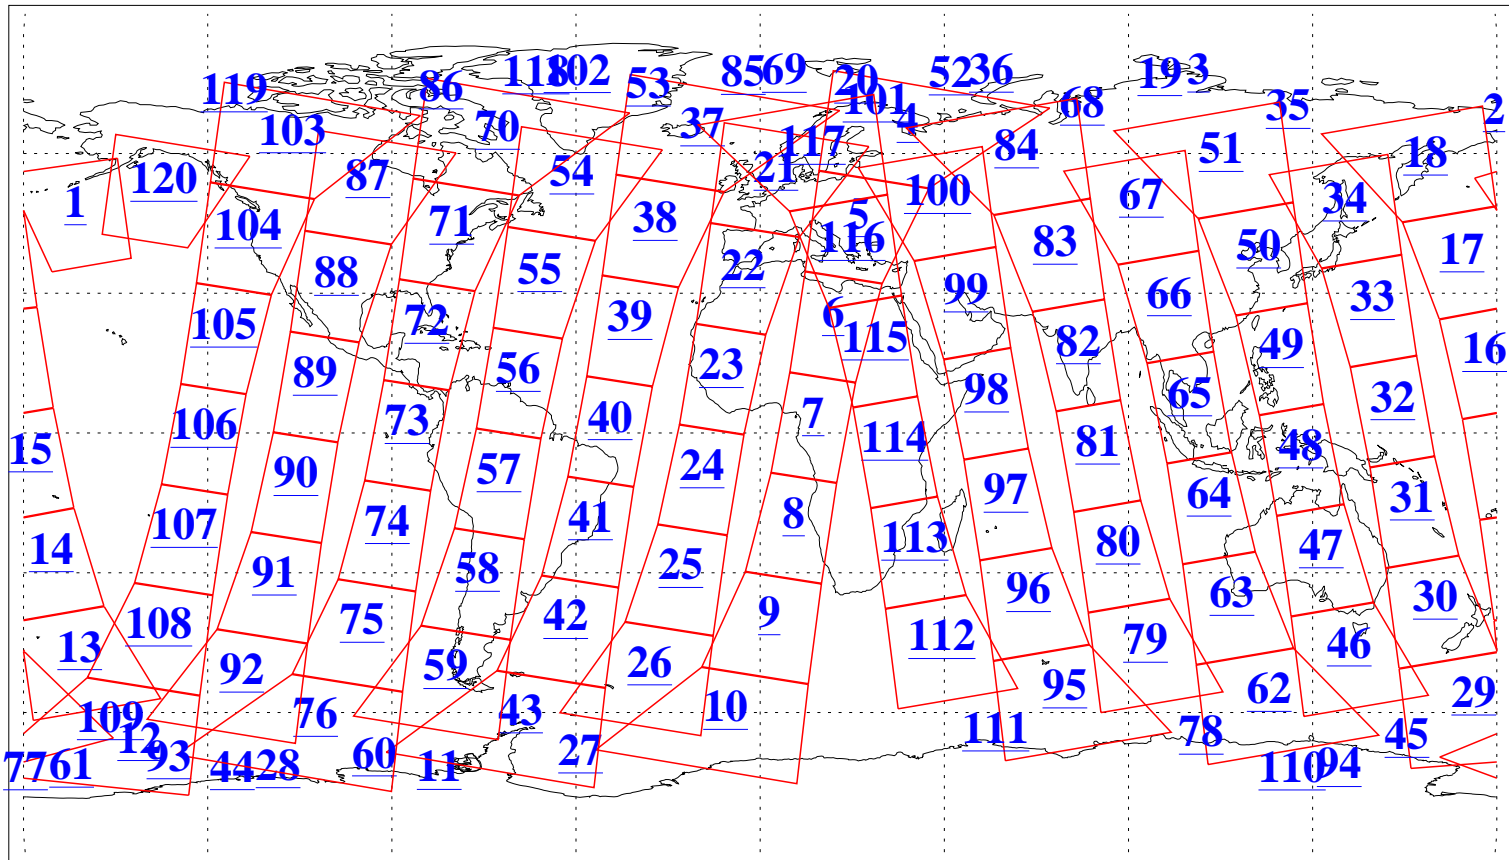

L1B Availability  
 AMSU Granules: 240  
 HSB Granules: 0  
 AIRS Granules: 240

13 Sep 2021  
 DoY 256  
 Aqua Day 7072  
 Granules: 1 to 120

Granules: 121 to 240

Legend: AMSU Available, *HSB Available*, *AIRS Available*

L1B Availability  
AMSU Granules: 240  
HSB Granules: 0  
AIRS Granules: 240

13 Sep 2021  
DoY 256  
Aqua Day 7072

Ascending Granules

Descending Granules

Legend: AMSU Available, *HSB Available*, *AIRS Available*

L1B Availability  
 AMSU Granules: 240  
 HSB Granules: 0  
 AIRS Granules: 240

13 Sep 2021  
 DoY 256  
 Aqua Day 7072

Northern Hemisphere Granules

Southern Hemisphere Granules

Legend: AMSU Available, HSB Available, AIRS Available