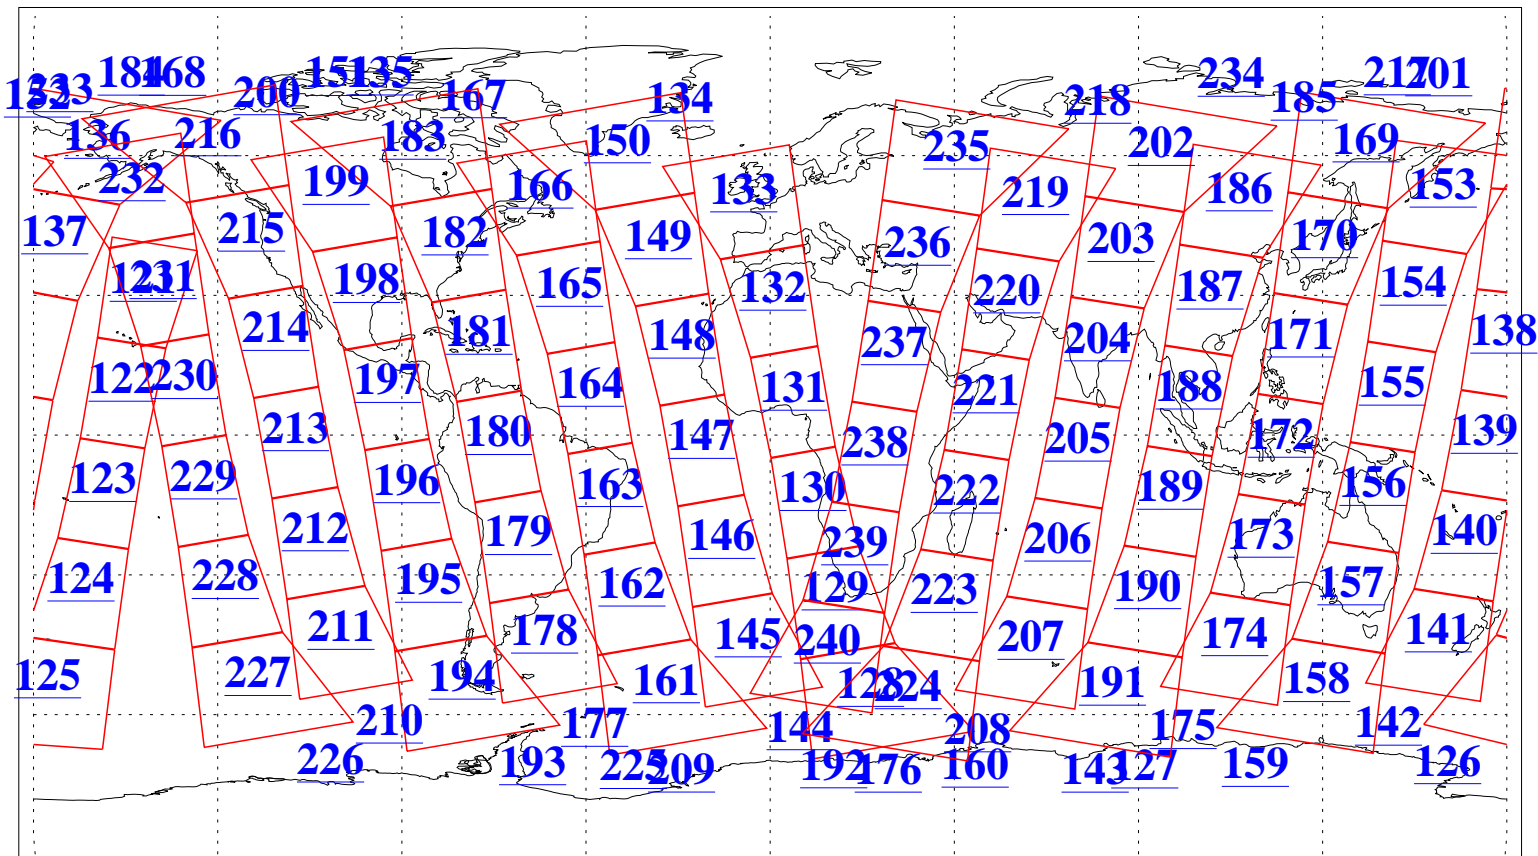

L1B Availability  
 AMSU Granules: 240  
 HSB Granules: 0  
 AIRS Granules: 240

13 Sep 2021  
 DoY 256  
 Aqua Day 7072  
 Granules: 1 to 120

Granules: 121 to 240

Legend: AMSU Available, *HSB Available*, *AIRS Available*

L1B Availability  
AMSU Granules: 240  
HSB Granules: 0  
AIRS Granules: 240

13 Sep 2021  
DoY 256  
Aqua Day 7072

Ascending Granules

Descending Granules

Legend: AMSU Available, *HSB Available*, *AIRS Available*

L1B Availability  
 AMSU Granules: 240  
 HSB Granules: 0  
 AIRS Granules: 240

13 Sep 2021  
 DoY 256  
 Aqua Day 7072

Northern Hemisphere Granules

Southern Hemisphere Granules

Legend: AMSU Available, HSB Available, AIRS Available