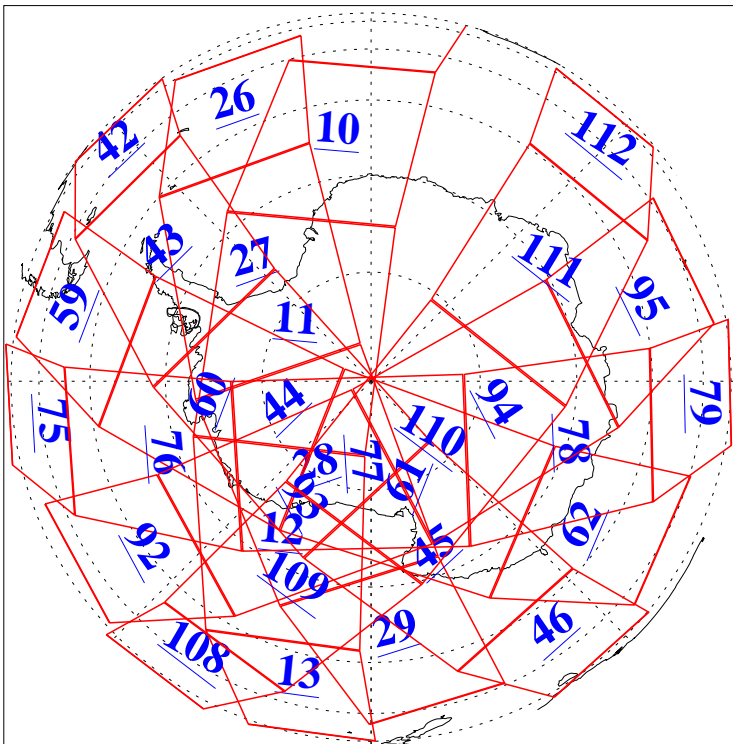

L1B Availability  
 AMSU Granules: 240  
 HSB Granules: 0  
 AIRS Granules: 240

13 Sep 2021  
 DoY 256  
 Aqua Day 7072  
 Granules: 1 to 120

Granules: 121 to 240

Legend: AMSU Available, *HSB Available*, *AIRS Available*

L1B Availability  
AMSU Granules: 240  
HSB Granules: 0  
AIRS Granules: 240

13 Sep 2021  
DoY 256  
Aqua Day 7072

Ascending Granules

Descending Granules

Legend: AMSU Available, *HSB Available*, *AIRS Available*

L1B Availability  
 AMSU Granules: 240  
 HSB Granules: 0  
 AIRS Granules: 240

13 Sep 2021  
 DoY 256  
 Aqua Day 7072

Northern Hemisphere Granules

Southern Hemisphere Granules

Legend: AMSU Available, HSB Available, AIRS Available