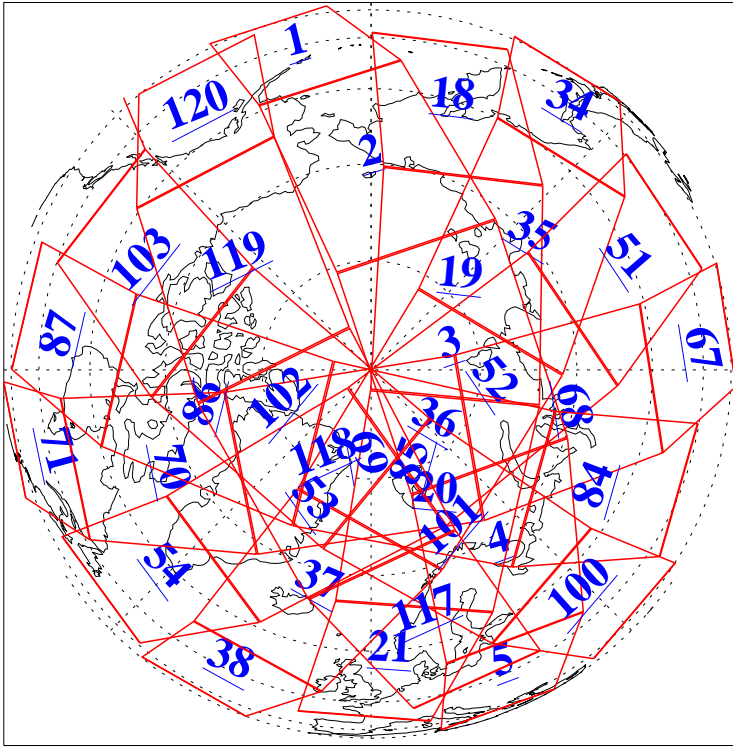

L1B Availability  
 AMSU Granules: 240  
 HSB Granules: 0  
 AIRS Granules: 240

13 Sep 2021  
 DoY 256  
 Aqua Day 7072  
 Granules: 1 to 120

Granules: 121 to 240

Legend: AMSU Available, *HSB Available*, *AIRS Available*

L1B Availability  
AMSU Granules: 240  
HSB Granules: 0  
AIRS Granules: 240

13 Sep 2021  
DoY 256  
Aqua Day 7072

Ascending Granules

Descending Granules

Legend: AMSU Available, *HSB Available*, *AIRS Available*

L1B Availability  
 AMSU Granules: 240  
 HSB Granules: 0  
 AIRS Granules: 240

13 Sep 2021  
 DoY 256  
 Aqua Day 7072

Northern Hemisphere Granules

Southern Hemisphere Granules

Legend: AMSU Available, HSB Available, AIRS Available