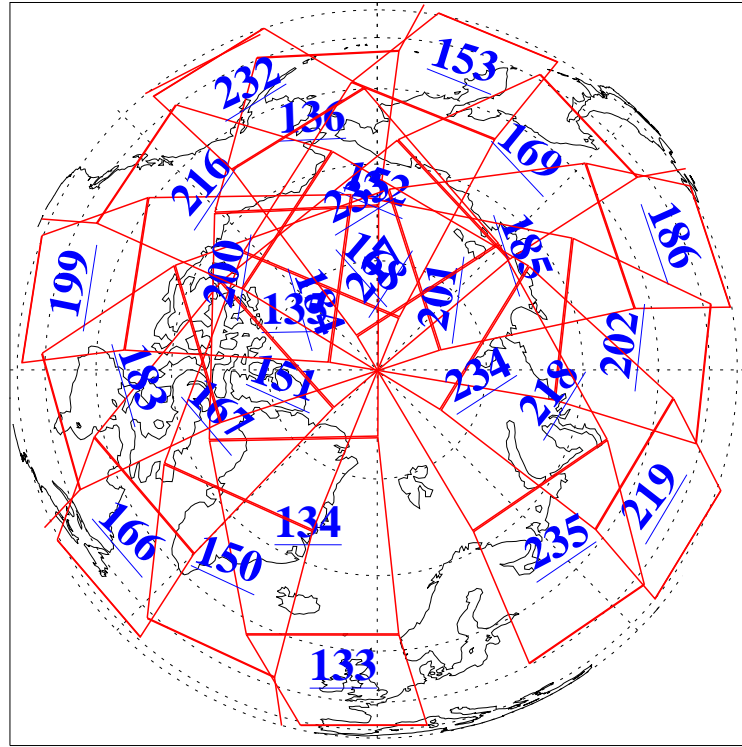

L1B Availability  
AMSU Granules: 240  
HSB Granules: 0  
AIRS Granules: 240

13 Sep 2021  
DoY 256  
Aqua Day 7072

Ascending Granules

Descending Granules

Legend: AMSU Available, *HSB Available*, *AIRS Available*

L1B Availability  
 AMSU Granules: 240  
 HSB Granules: 0  
 AIRS Granules: 240

13 Sep 2021  
 DoY 256  
 Aqua Day 7072

Northern Hemisphere Granules

Southern Hemisphere Granules

Legend: AMSU Available, HSB Available, AIRS Available