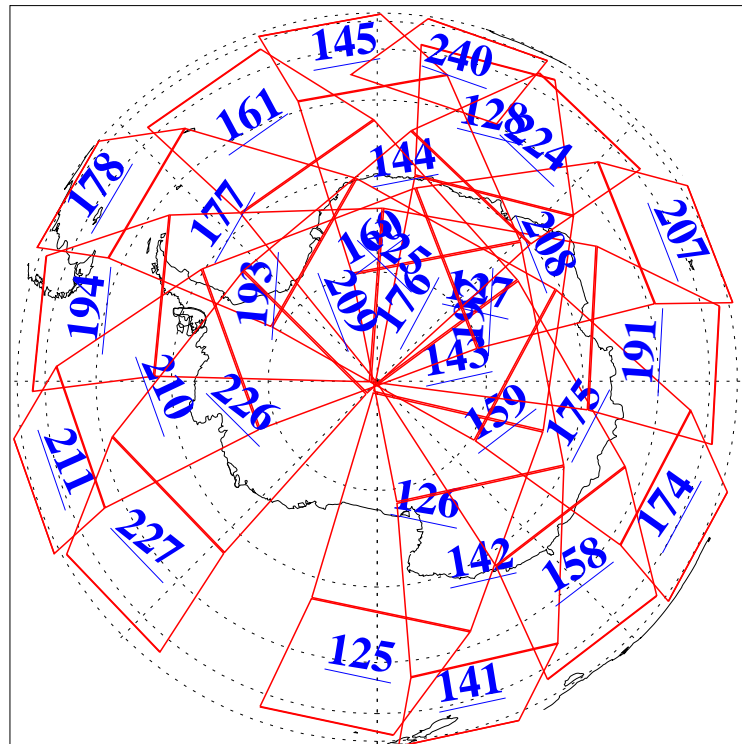

L1B Availability  
AMSU Granules: 240  
HSB Granules: 0  
AIRS Granules: 240

13 Sep 2021  
DoY 256  
Aqua Day 7072

Ascending Granules

Descending Granules

Legend: AMSU Available, *HSB Available*, *AIRS Available*

L1B Availability  
 AMSU Granules: 240  
 HSB Granules: 0  
 AIRS Granules: 240

13 Sep 2021  
 DoY 256  
 Aqua Day 7072

Northern Hemisphere Granules

Southern Hemisphere Granules

Legend: AMSU Available, HSB Available, AIRS Available