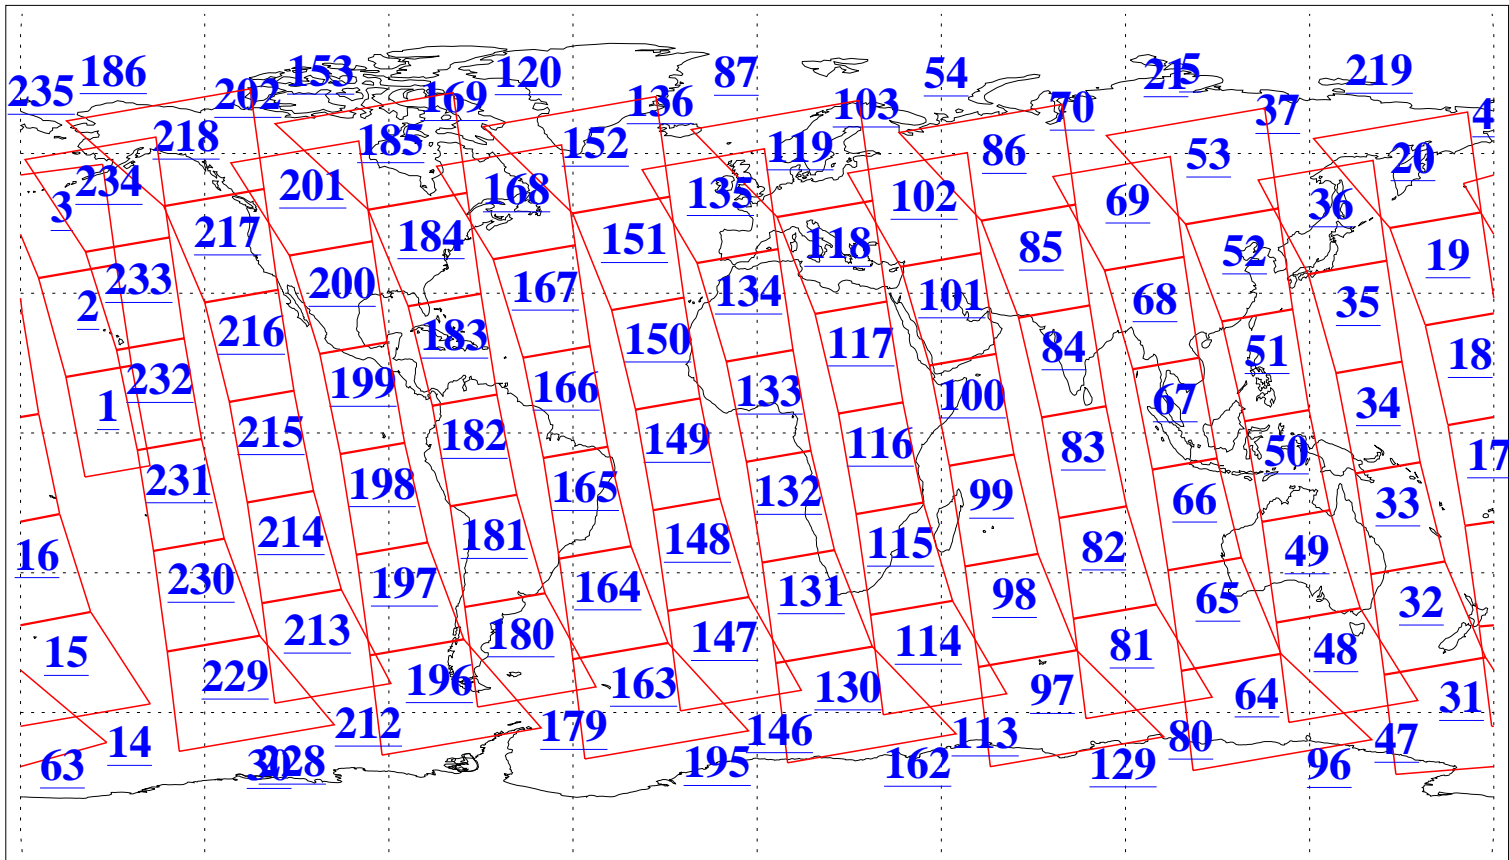

L1B Availability  
 AMSU Granules: 240  
 HSB Granules: 0  
 AIRS Granules: 240

11 Sep 2021  
 DoY 254  
 Aqua Day 7070  
 Granules: 1 to 120

Granules: 121 to 240

Legend: AMSU Available, *HSB Available*, *AIRS Available*

L1B Availability  
 AMSU Granules: 240  
 HSB Granules: 0  
 AIRS Granules: 240

11 Sep 2021  
 DoY 254  
 Aqua Day 7070

Ascending Granules

Descending Granules

Legend: AMSU Available, HSB Available, AIRS Available

L1B Availability  
 AMSU Granules: 240  
 HSB Granules: 0  
 AIRS Granules: 240

11 Sep 2021  
 DoY 254  
 Aqua Day 7070

Northern Hemisphere Granules

Southern Hemisphere Granules

Legend: AMSU Available, HSB Available, AIRS Available