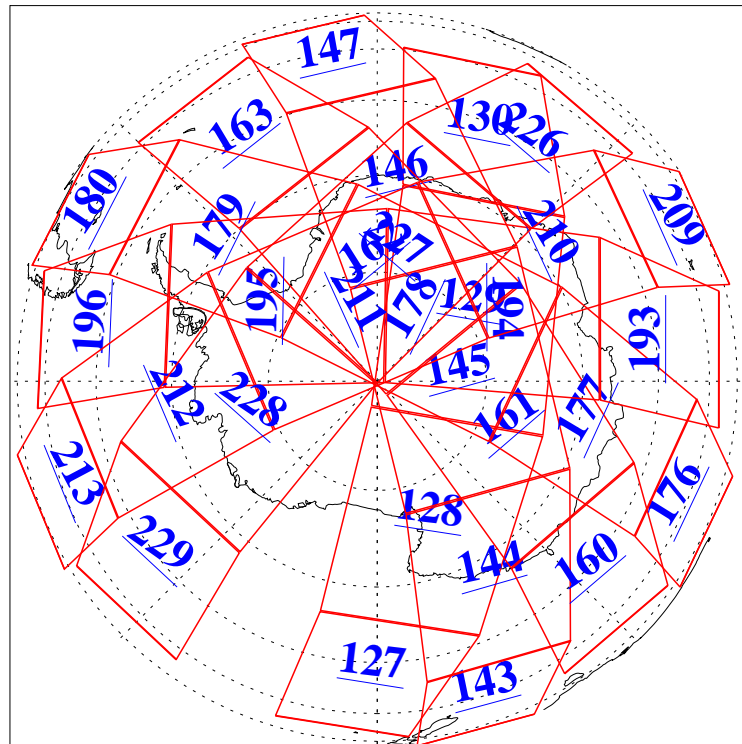

L1B Availability  
 AMSU Granules: 240  
 HSB Granules: 0  
 AIRS Granules: 240

11 Sep 2021  
 DoY 254  
 Aqua Day 7070

Ascending Granules

Descending Granules

Legend: AMSU Available, HSB Available, AIRS Available

L1B Availability  
 AMSU Granules: 240  
 HSB Granules: 0  
 AIRS Granules: 240

11 Sep 2021  
 DoY 254  
 Aqua Day 7070

Northern Hemisphere Granules

Southern Hemisphere Granules

Legend: AMSU Available, HSB Available, AIRS Available