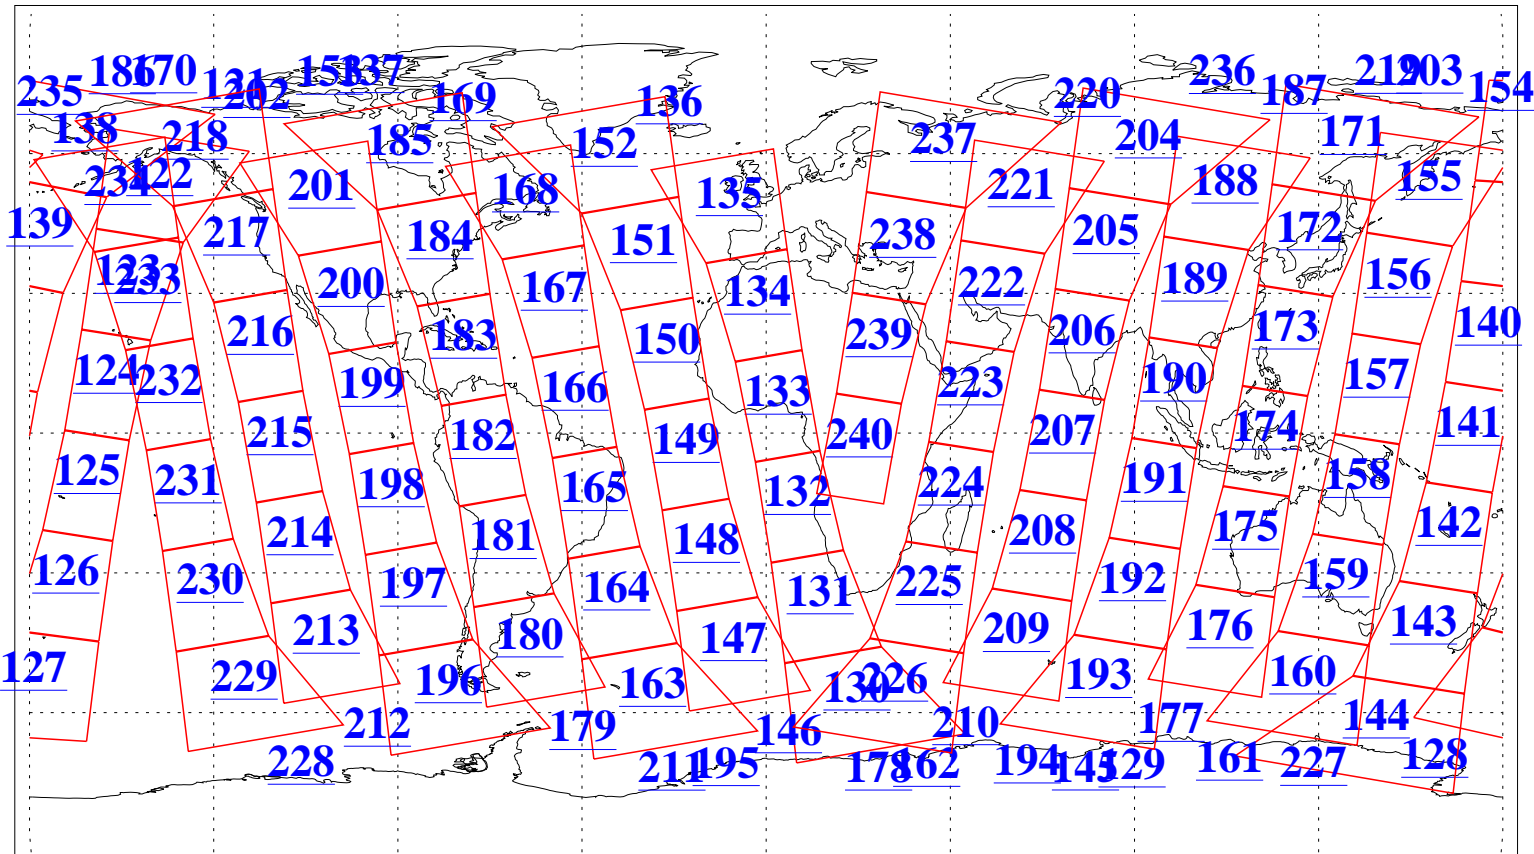

L1B Availability  
 AMSU Granules: 240  
 HSB Granules: 0  
 AIRS Granules: 240

11 Sep 2021  
 DoY 254  
 Aqua Day 7070  
 Granules: 1 to 120

Granules: 121 to 240

Legend: AMSU Available, *HSB Available*, *AIRS Available*

L1B Availability  
 AMSU Granules: 240  
 HSB Granules: 0  
 AIRS Granules: 240

11 Sep 2021  
 DoY 254  
 Aqua Day 7070

Ascending Granules

Descending Granules

Legend: AMSU Available, HSB Available, AIRS Available

L1B Availability  
 AMSU Granules: 240  
 HSB Granules: 0  
 AIRS Granules: 240

11 Sep 2021  
 DoY 254  
 Aqua Day 7070

Northern Hemisphere Granules

Southern Hemisphere Granules

Legend: AMSU Available, HSB Available, AIRS Available