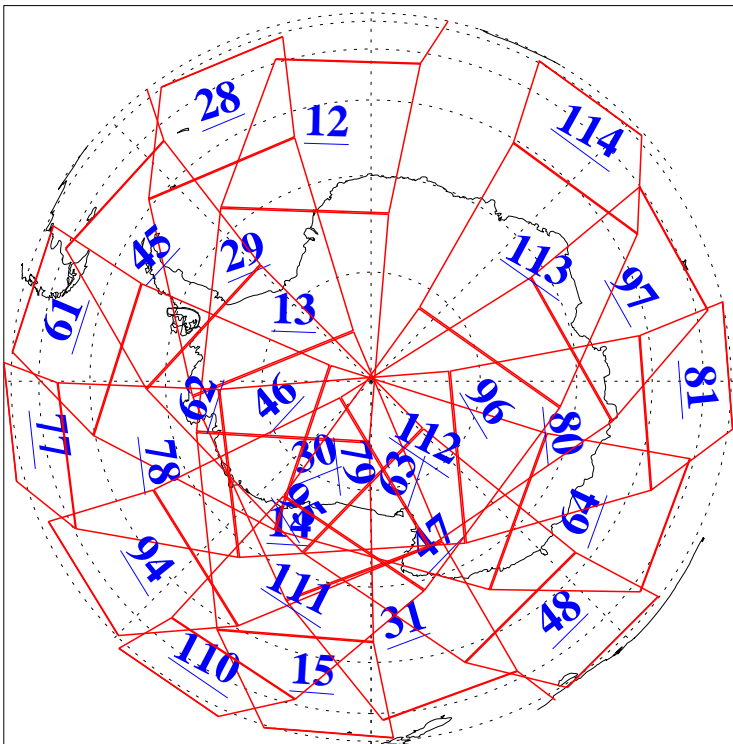

L1B Availability  
 AMSU Granules: 240  
 HSB Granules: 0  
 AIRS Granules: 240

11 Sep 2021  
 DoY 254  
 Aqua Day 7070  
 Granules: 1 to 120

Granules: 121 to 240

Legend: AMSU Available, *HSB Available*, *AIRS Available*

L1B Availability  
 AMSU Granules: 240  
 HSB Granules: 0  
 AIRS Granules: 240

11 Sep 2021  
 DoY 254  
 Aqua Day 7070

Ascending Granules

Descending Granules

Legend: AMSU Available, HSB Available, AIRS Available

L1B Availability  
 AMSU Granules: 240  
 HSB Granules: 0  
 AIRS Granules: 240

11 Sep 2021  
 DoY 254  
 Aqua Day 7070

Northern Hemisphere Granules

Southern Hemisphere Granules

Legend: AMSU Available, HSB Available, AIRS Available