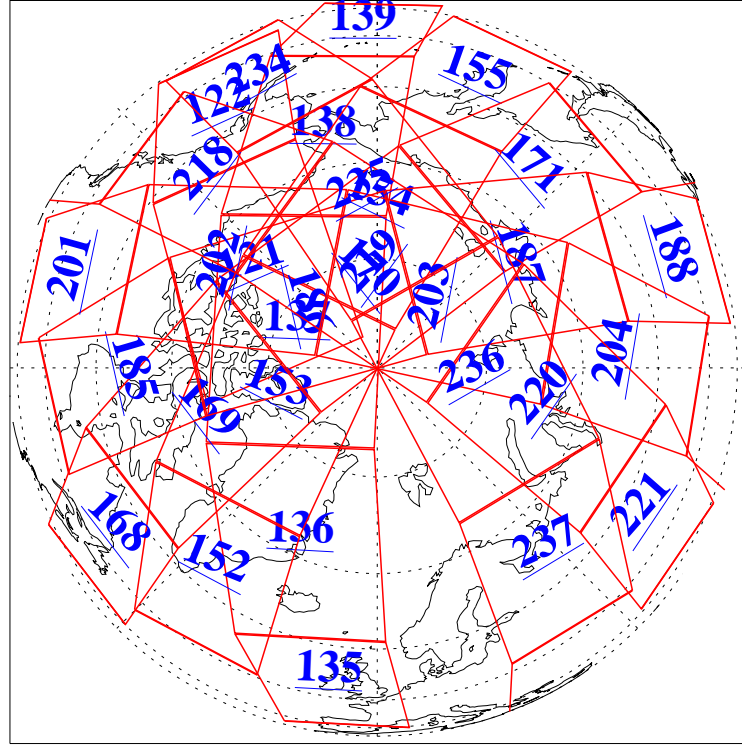

L1B Availability  
 AMSU Granules: 240  
 HSB Granules: 0  
 AIRS Granules: 240

11 Sep 2021  
 DoY 254  
 Aqua Day 7070

Ascending Granules

Descending Granules

Legend: AMSU Available, HSB Available, AIRS Available

L1B Availability  
 AMSU Granules: 240  
 HSB Granules: 0  
 AIRS Granules: 240

11 Sep 2021  
 DoY 254  
 Aqua Day 7070

Northern Hemisphere Granules

Southern Hemisphere Granules

Legend: AMSU Available, HSB Available, AIRS Available