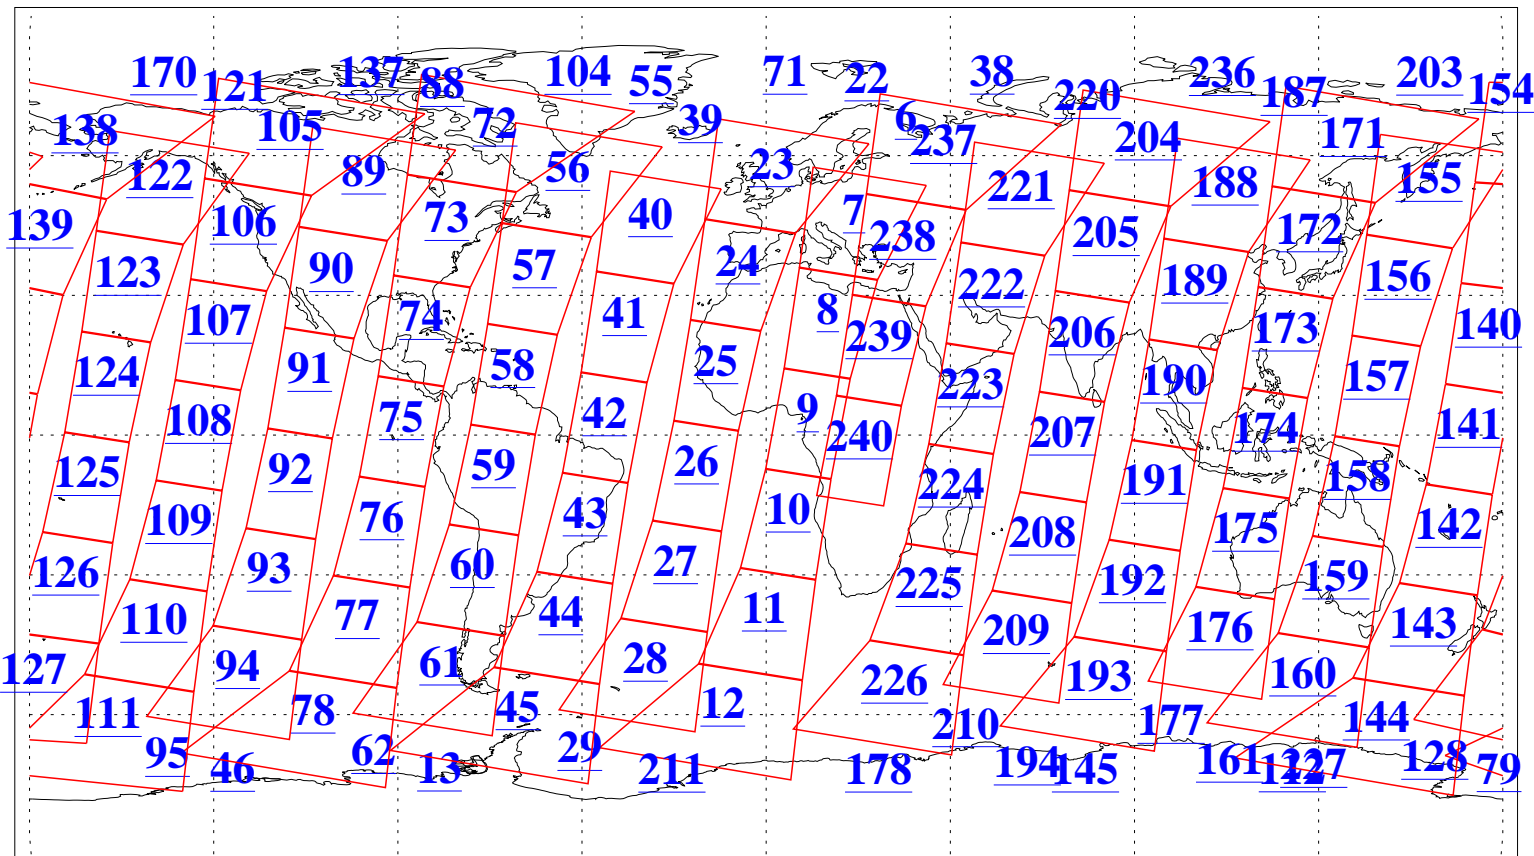

L1B Availability  
 AMSU Granules: 240  
 HSB Granules: 0  
 AIRS Granules: 240

11 Sep 2021  
 DoY 254  
 Aqua Day 7070  
 Granules: 1 to 120

Granules: 121 to 240

Legend: AMSU Available, *HSB Available*, *AIRS Available*

L1B Availability  
 AMSU Granules: 240  
 HSB Granules: 0  
 AIRS Granules: 240

11 Sep 2021  
 DoY 254  
 Aqua Day 7070

Ascending Granules

Descending Granules

Legend: AMSU Available, HSB Available, AIRS Available

L1B Availability  
 AMSU Granules: 240  
 HSB Granules: 0  
 AIRS Granules: 240

11 Sep 2021  
 DoY 254  
 Aqua Day 7070

Northern Hemisphere Granules

Southern Hemisphere Granules

Legend: AMSU Available, HSB Available, AIRS Available