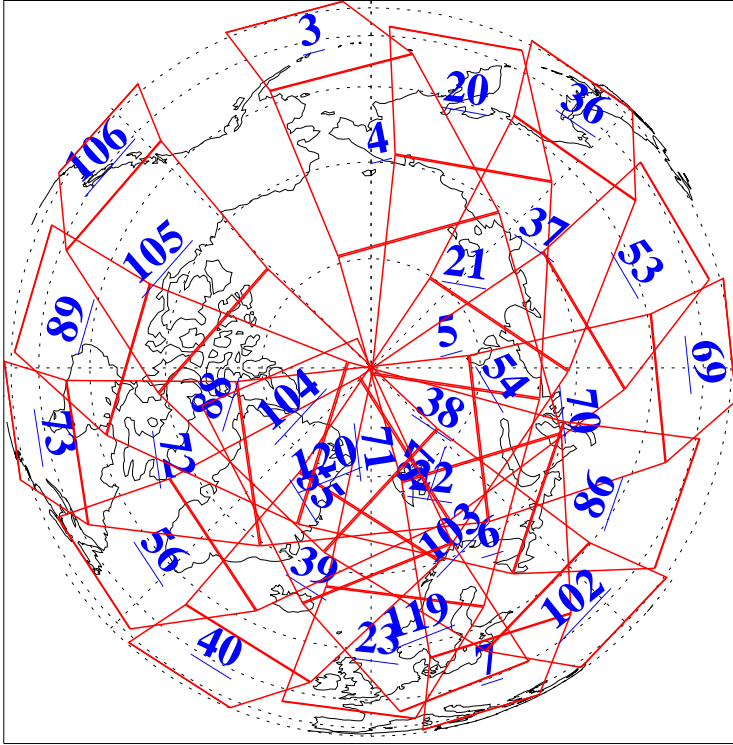

L1B Availability  
 AMSU Granules: 240  
 HSB Granules: 0  
 AIRS Granules: 240

11 Sep 2021  
 DoY 254  
 Aqua Day 7070

Ascending Granules

Descending Granules

Legend: AMSU Available, HSB Available, AIRS Available

L1B Availability  
 AMSU Granules: 240  
 HSB Granules: 0  
 AIRS Granules: 240

11 Sep 2021  
 DoY 254  
 Aqua Day 7070

Northern Hemisphere Granules

Southern Hemisphere Granules

Legend: AMSU Available, HSB Available, AIRS Available