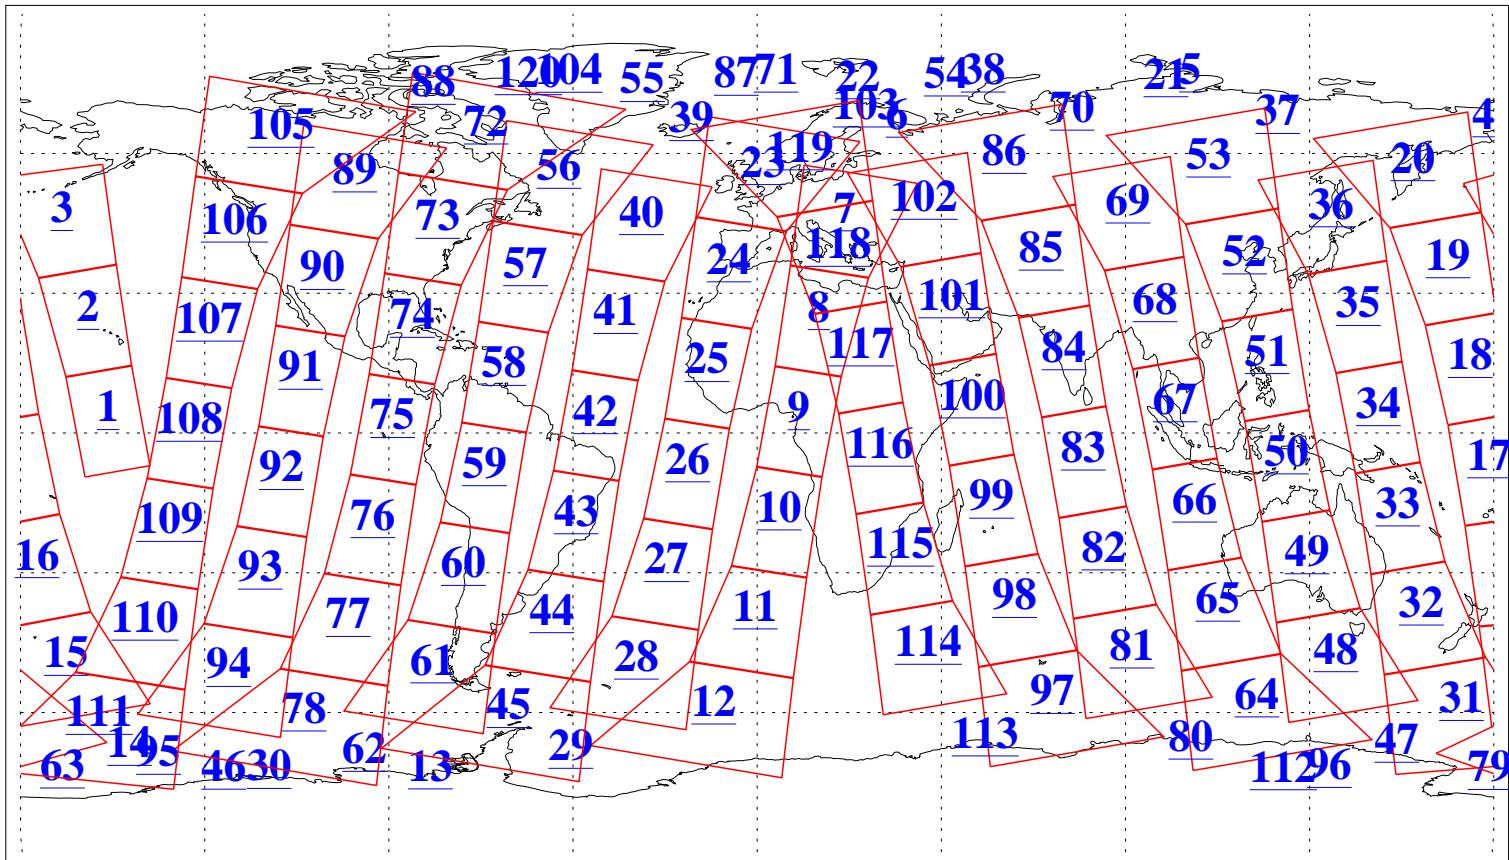

L1B Availability  
 AMSU Granules: 240  
 HSB Granules: 0  
 AIRS Granules: 240

11 Sep 2021  
 DoY 254  
 Aqua Day 7070  
 Granules: 1 to 120

Granules: 121 to 240

Legend: AMSU Available, *HSB Available*, *AIRS Available*

L1B Availability  
 AMSU Granules: 240  
 HSB Granules: 0  
 AIRS Granules: 240

11 Sep 2021  
 DoY 254  
 Aqua Day 7070

Ascending Granules

Descending Granules

Legend: AMSU Available, HSB Available, AIRS Available

L1B Availability  
 AMSU Granules: 240  
 HSB Granules: 0  
 AIRS Granules: 240

11 Sep 2021  
 DoY 254  
 Aqua Day 7070

Northern Hemisphere Granules

Southern Hemisphere Granules

Legend: AMSU Available, HSB Available, AIRS Available