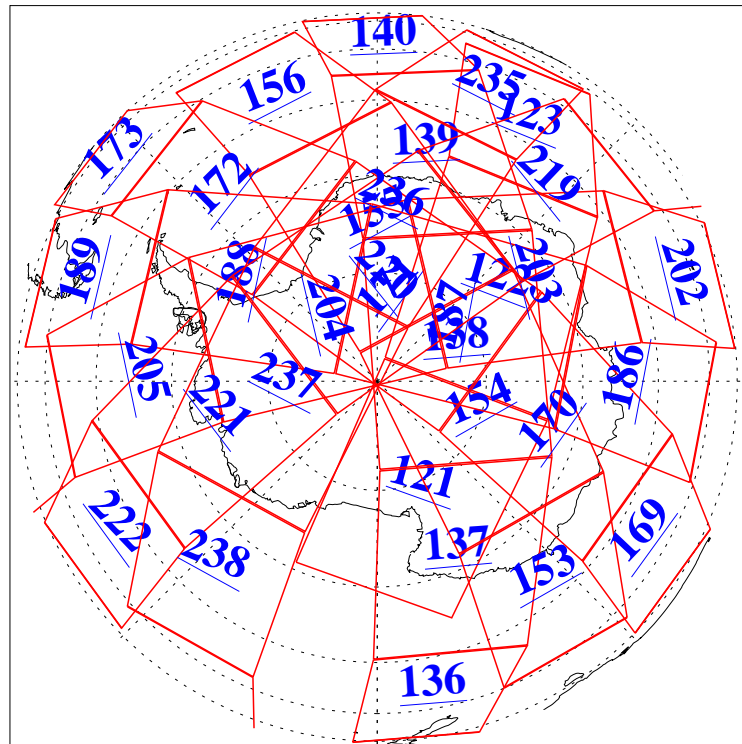

L1B Availability  
 AMSU Granules: 240  
 HSB Granules: 0  
 AIRS Granules: 240

10 Sep 2021  
 DoY 253  
 Aqua Day 7069

Ascending Granules

Descending Granules

Legend: AMSU Available, *HSB Available*, **AIRS Available**

L1B Availability  
 AMSU Granules: 240  
 HSB Granules: 0  
 AIRS Granules: 240

10 Sep 2021  
 DoY 253  
 Aqua Day 7069

Northern Hemisphere Granules

Southern Hemisphere Granules

Legend: AMSU Available, HSB Available, **AIRS Available**