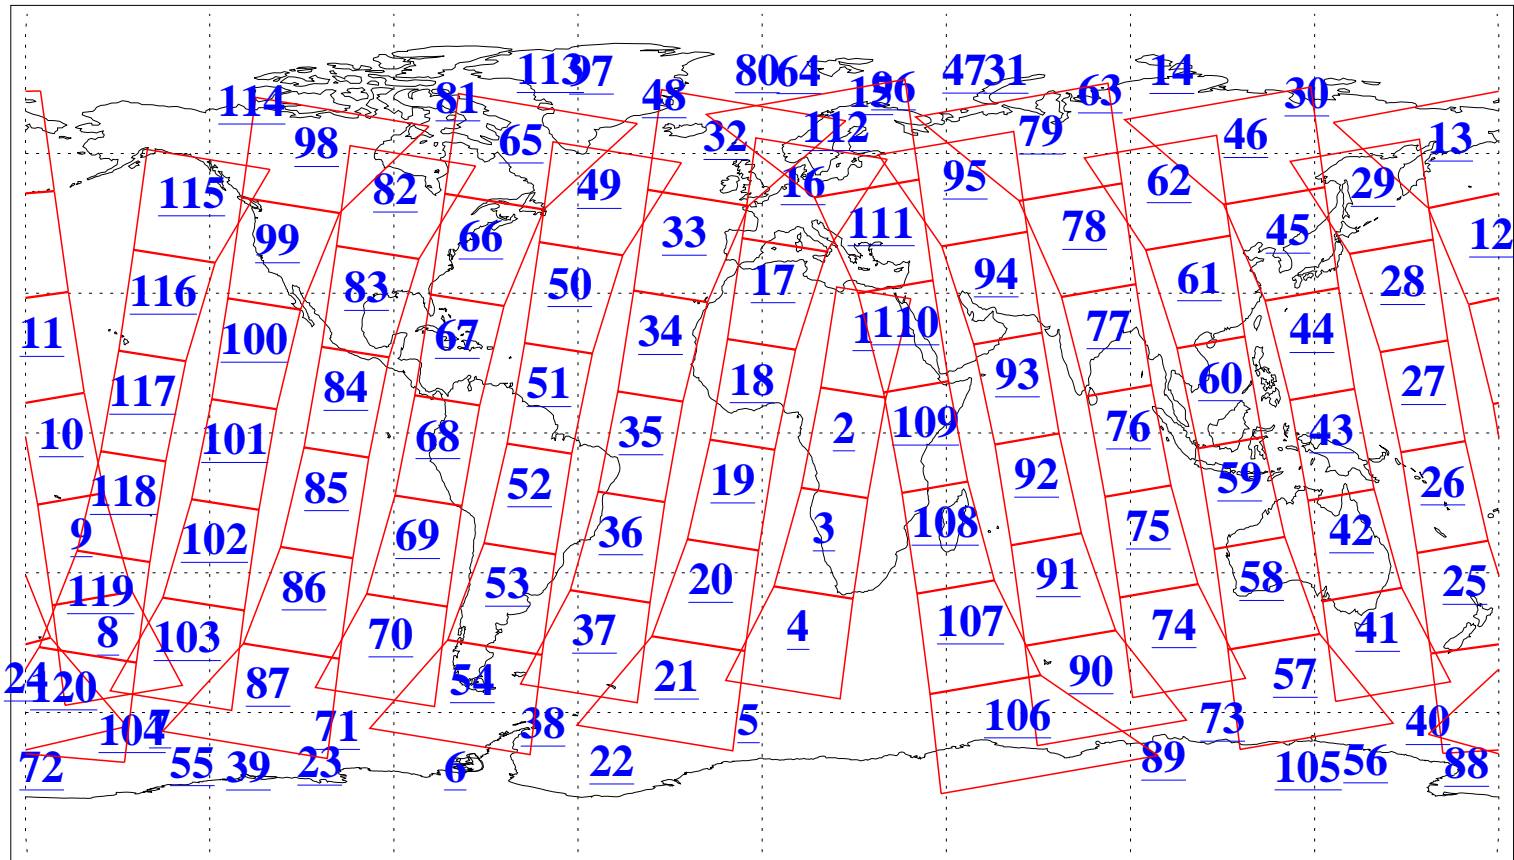

L1B Availability  
 AMSU Granules: 240  
 HSB Granules: 0  
 AIRS Granules: 240

10 Sep 2021  
 DoY 253  
 Aqua Day 7069  
 Granules: 1 to 120

Granules: 121 to 240

Legend: AMSU Available, HSB Available, AIRS Available

L1B Availability  
 AMSU Granules: 240  
 HSB Granules: 0  
 AIRS Granules: 240

10 Sep 2021  
 DoY 253  
 Aqua Day 7069

Ascending Granules

Descending Granules

Legend: AMSU Available, *HSB Available*, **AIRS Available**

L1B Availability  
 AMSU Granules: 240  
 HSB Granules: 0  
 AIRS Granules: 240

10 Sep 2021  
 DoY 253  
 Aqua Day 7069

Northern Hemisphere Granules

Southern Hemisphere Granules

Legend: AMSU Available, HSB Available, **AIRS Available**