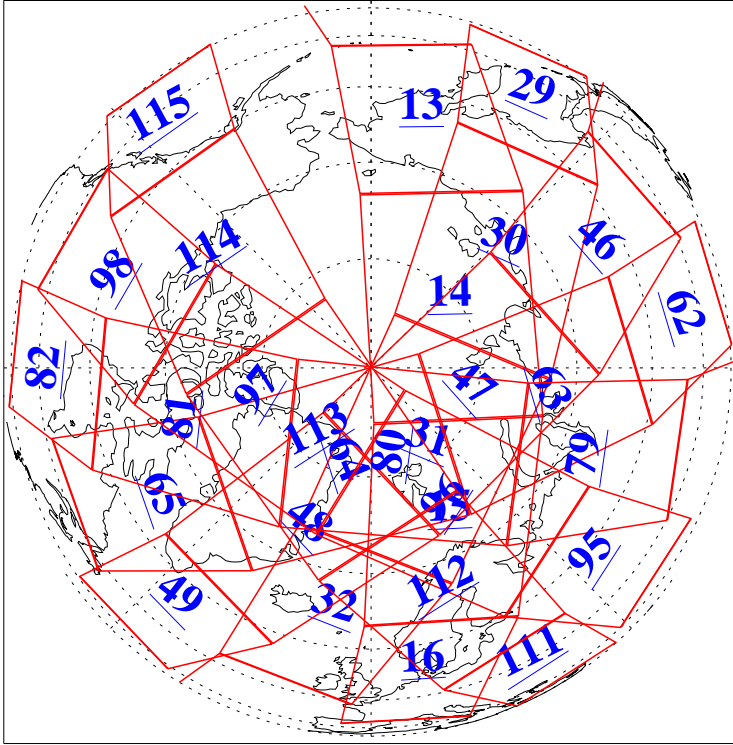

L1B Availability  
 AMSU Granules: 240  
 HSB Granules: 0  
 AIRS Granules: 240

10 Sep 2021  
 DoY 253  
 Aqua Day 7069  
 Granules: 1 to 120

Granules: 121 to 240

Legend: AMSU Available, HSB Available, AIRS Available

L1B Availability  
 AMSU Granules: 240  
 HSB Granules: 0  
 AIRS Granules: 240

10 Sep 2021  
 DoY 253  
 Aqua Day 7069

Ascending Granules

Descending Granules

Legend: AMSU Available, *HSB Available*, **AIRS Available**

L1B Availability  
 AMSU Granules: 240  
 HSB Granules: 0  
 AIRS Granules: 240

10 Sep 2021  
 DoY 253  
 Aqua Day 7069

Northern Hemisphere Granules

Southern Hemisphere Granules

Legend: AMSU Available, HSB Available, **AIRS Available**