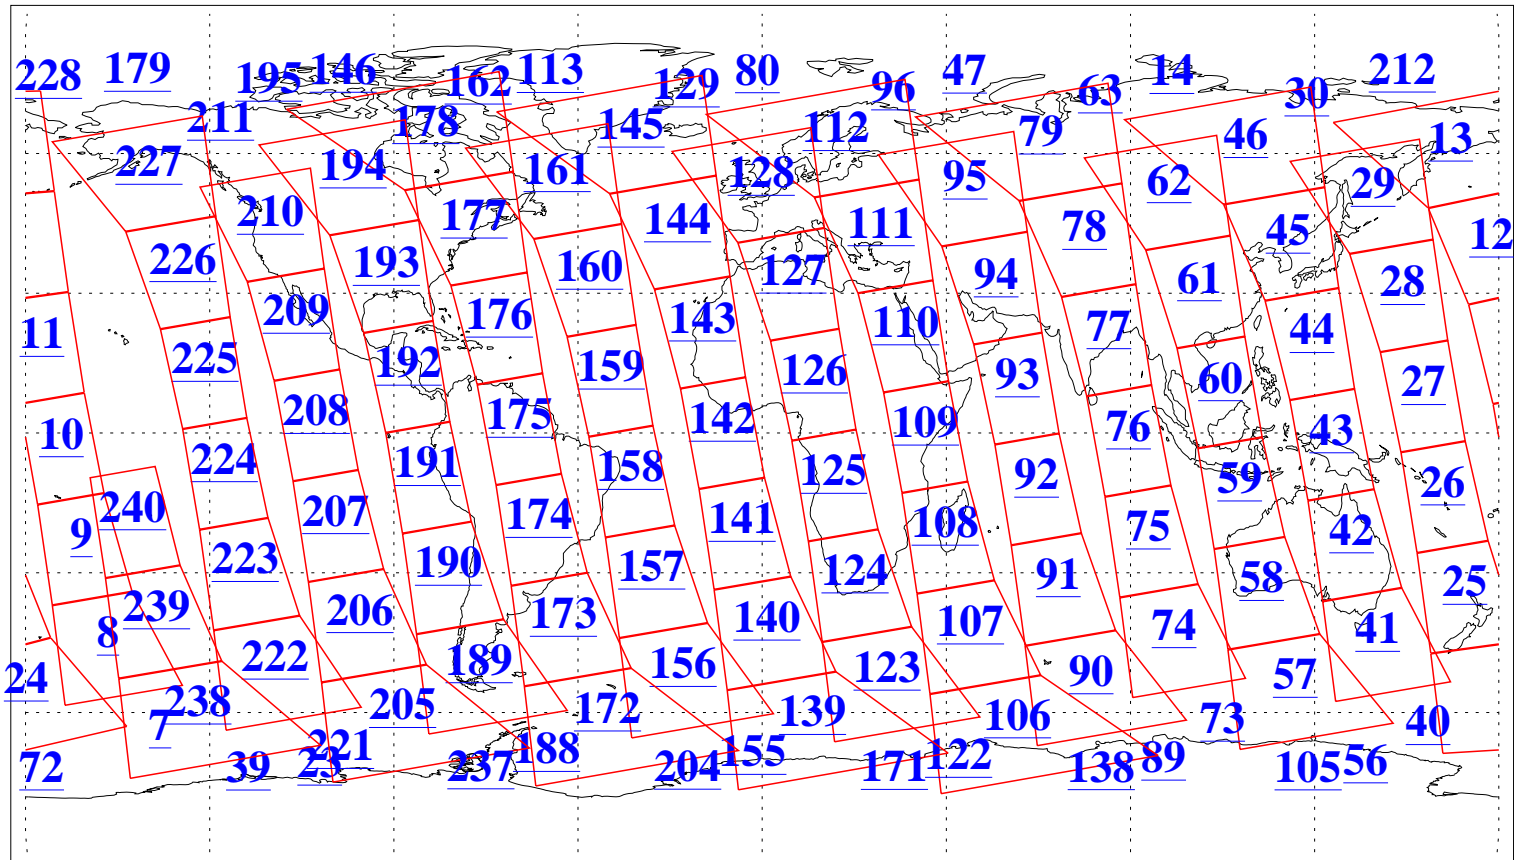

L1B Availability  
 AMSU Granules: 240  
 HSB Granules: 0  
 AIRS Granules: 240

10 Sep 2021  
 DoY 253  
 Aqua Day 7069  
 Granules: 1 to 120

Granules: 121 to 240

Legend: AMSU Available, HSB Available, AIRS Available

L1B Availability  
 AMSU Granules: 240  
 HSB Granules: 0  
 AIRS Granules: 240

10 Sep 2021  
 DoY 253  
 Aqua Day 7069

Ascending Granules

Descending Granules

Legend: AMSU Available, *HSB Available*, **AIRS Available**

L1B Availability  
 AMSU Granules: 240  
 HSB Granules: 0  
 AIRS Granules: 240

10 Sep 2021  
 DoY 253  
 Aqua Day 7069

Northern Hemisphere Granules

Southern Hemisphere Granules

Legend: AMSU Available, HSB Available, **AIRS Available**