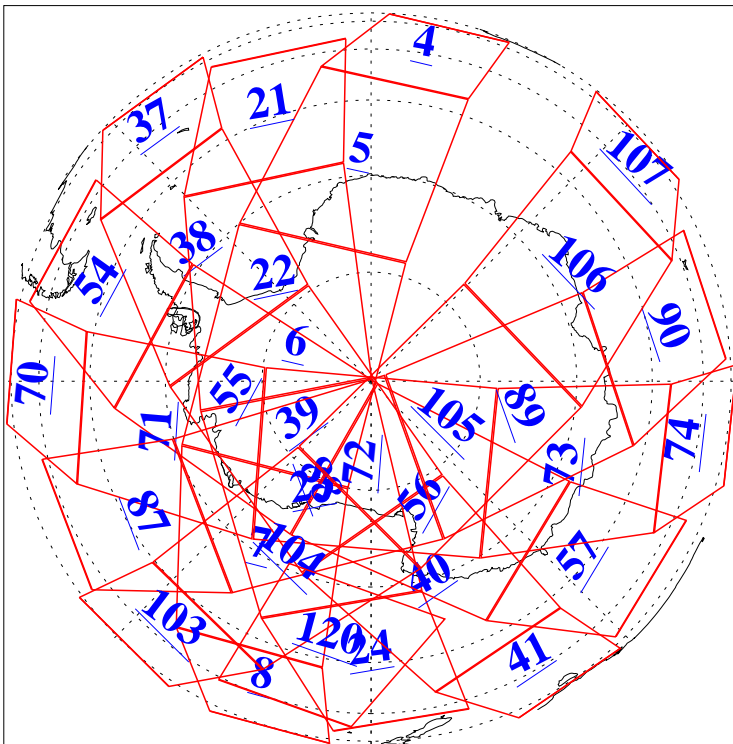

L1B Availability  
 AMSU Granules: 240  
 HSB Granules: 0  
 AIRS Granules: 240

10 Sep 2021  
 DoY 253  
 Aqua Day 7069  
 Granules: 1 to 120

Granules: 121 to 240

Legend: AMSU Available, HSB Available, AIRS Available

L1B Availability  
 AMSU Granules: 240  
 HSB Granules: 0  
 AIRS Granules: 240

10 Sep 2021  
 DoY 253  
 Aqua Day 7069

Ascending Granules

Descending Granules

Legend: AMSU Available, *HSB Available*, **AIRS Available**

L1B Availability  
 AMSU Granules: 240  
 HSB Granules: 0  
 AIRS Granules: 240

10 Sep 2021  
 DoY 253  
 Aqua Day 7069

Northern Hemisphere Granules

Southern Hemisphere Granules

Legend: AMSU Available, HSB Available, **AIRS Available**