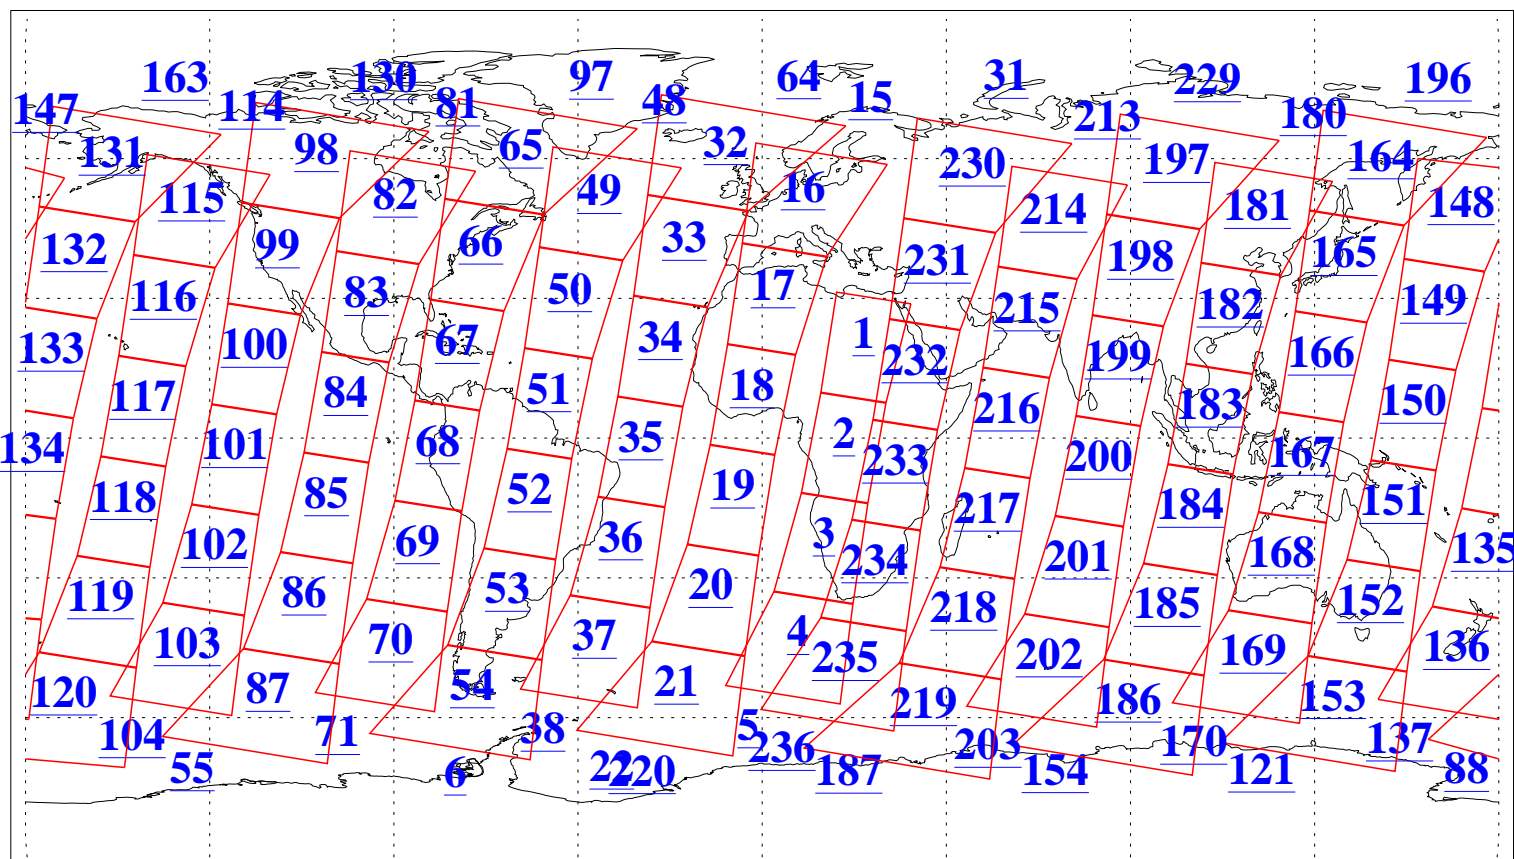

L1B Availability  
 AMSU Granules: 240  
 HSB Granules: 0  
 AIRS Granules: 240

10 Sep 2021  
 DoY 253  
 Aqua Day 7069  
 Granules: 1 to 120

Granules: 121 to 240

Legend: AMSU Available, HSB Available, AIRS Available

L1B Availability  
 AMSU Granules: 240  
 HSB Granules: 0  
 AIRS Granules: 240

10 Sep 2021  
 DoY 253  
 Aqua Day 7069

Ascending Granules

Descending Granules

Legend: AMSU Available, *HSB Available*, **AIRS Available**

L1B Availability  
 AMSU Granules: 240  
 HSB Granules: 0  
 AIRS Granules: 240

10 Sep 2021  
 DoY 253  
 Aqua Day 7069

Northern Hemisphere Granules

Southern Hemisphere Granules

Legend: AMSU Available, HSB Available, **AIRS Available**