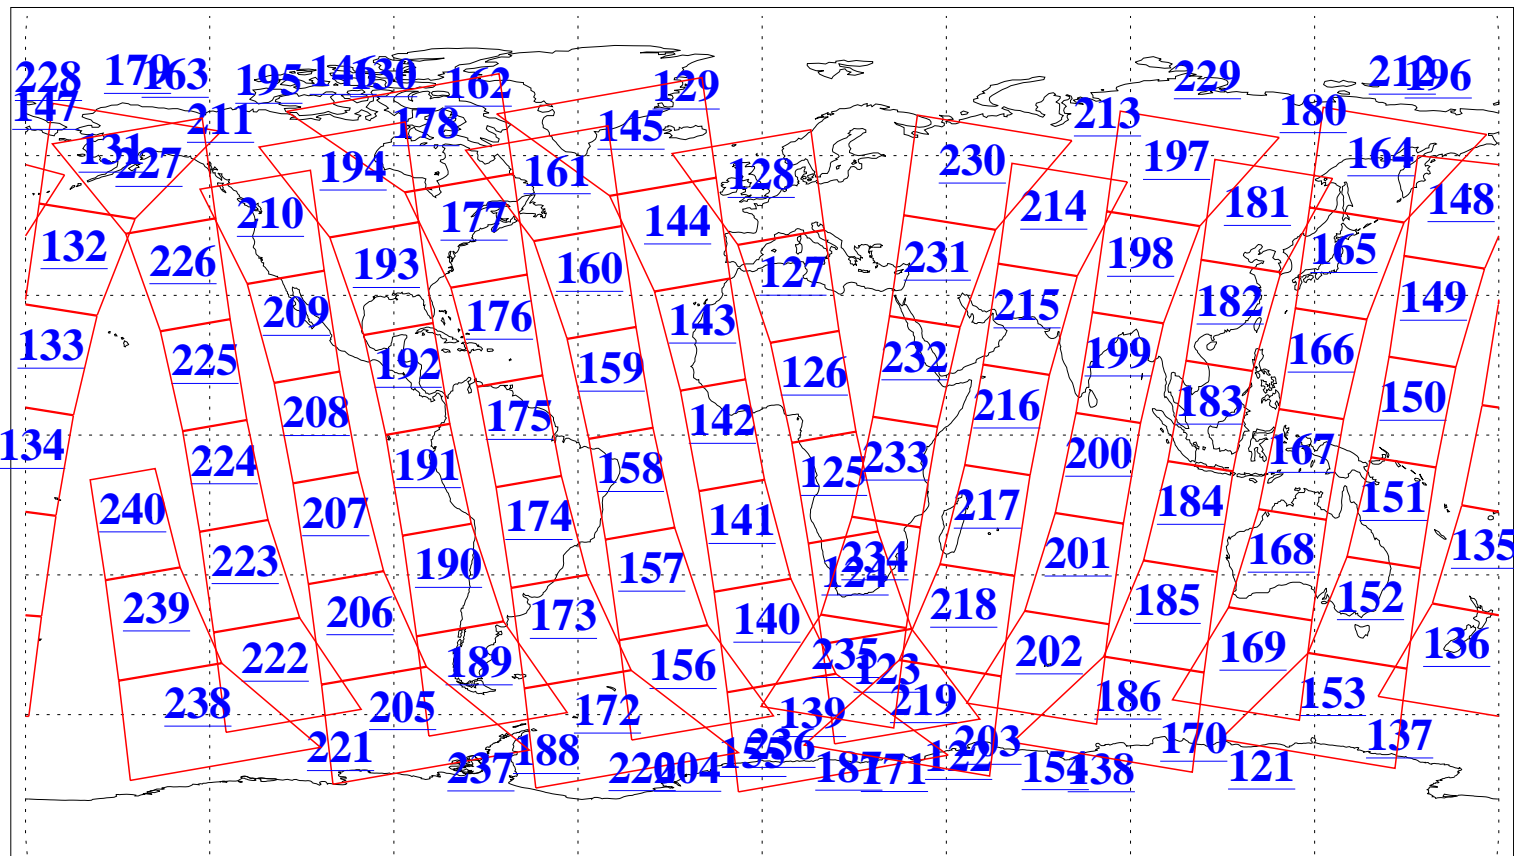

L1B Availability  
 AMSU Granules: 240  
 HSB Granules: 0  
 AIRS Granules: 240

10 Sep 2021  
 DoY 253  
 Aqua Day 7069  
 Granules: 1 to 120

Granules: 121 to 240

Legend: AMSU Available, HSB Available, AIRS Available

L1B Availability  
 AMSU Granules: 240  
 HSB Granules: 0  
 AIRS Granules: 240

10 Sep 2021  
 DoY 253  
 Aqua Day 7069

Ascending Granules

Descending Granules

Legend: AMSU Available, *HSB Available*, **AIRS Available**

L1B Availability  
 AMSU Granules: 240  
 HSB Granules: 0  
 AIRS Granules: 240

10 Sep 2021  
 DoY 253  
 Aqua Day 7069

Northern Hemisphere Granules

Southern Hemisphere Granules

Legend: AMSU Available, HSB Available, **AIRS Available**