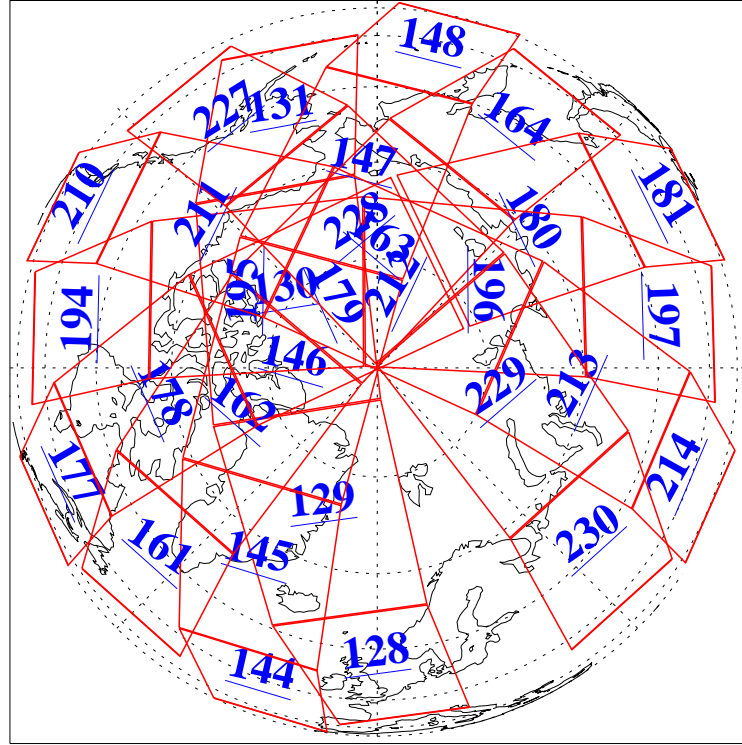

L1B Availability  
 AMSU Granules: 240  
 HSB Granules: 0  
 AIRS Granules: 240

10 Sep 2021  
 DoY 253  
 Aqua Day 7069

Ascending Granules

Descending Granules

Legend: AMSU Available, *HSB Available*, **AIRS Available**

L1B Availability  
 AMSU Granules: 240  
 HSB Granules: 0  
 AIRS Granules: 240

10 Sep 2021  
 DoY 253  
 Aqua Day 7069

Northern Hemisphere Granules

Southern Hemisphere Granules

Legend: AMSU Available, HSB Available, **AIRS Available**