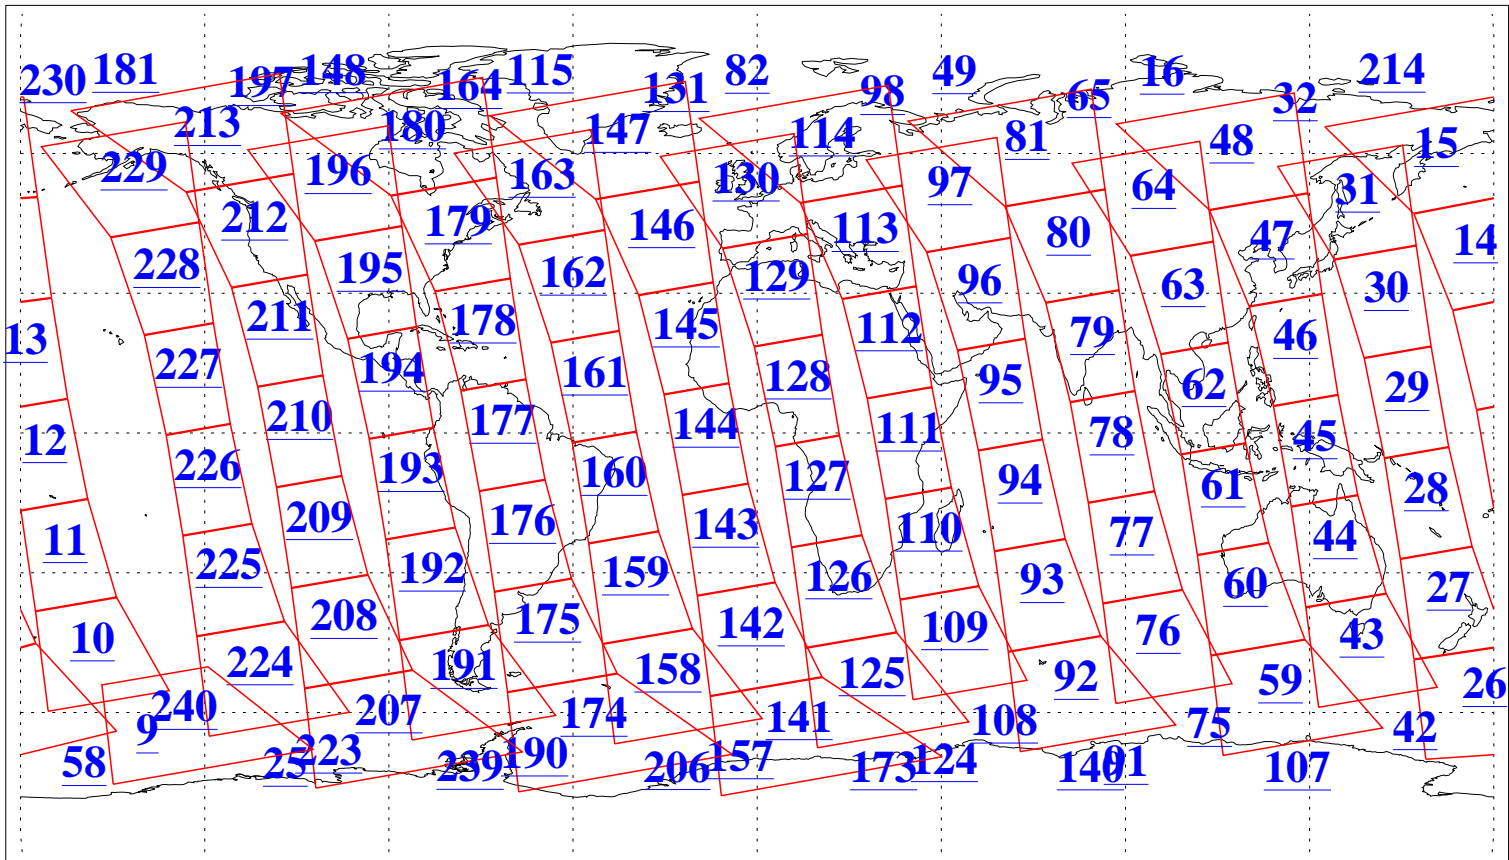

L1B Availability
AMSU Granules: 240
HSB Granules: 0
AIRS Granules: 240

8 Sep 2021
DoY 251
Aqua Day 7067
Granules: 1 to 120

Granules: 121 to 240

Legend: AMSU Available, HSB Available, AIRS Available

L1B Availability
AMSU Granules: 240
HSB Granules: 0
AIRS Granules: 240

8 Sep 2021
DoY 251
Aqua Day 7067

Ascending Granules

Descending Granules

Legend: AMSU Available, *HSB Available*, AIRS Available

L1B Availability
 AMSU Granules: 240
 HSB Granules: 0
 AIRS Granules: 240

8 Sep 2021
 DoY 251
 Aqua Day 7067

Northern Hemisphere Granules

Southern Hemisphere Granules

Legend: AMSU Available, HSB Available, **AIRS Available**