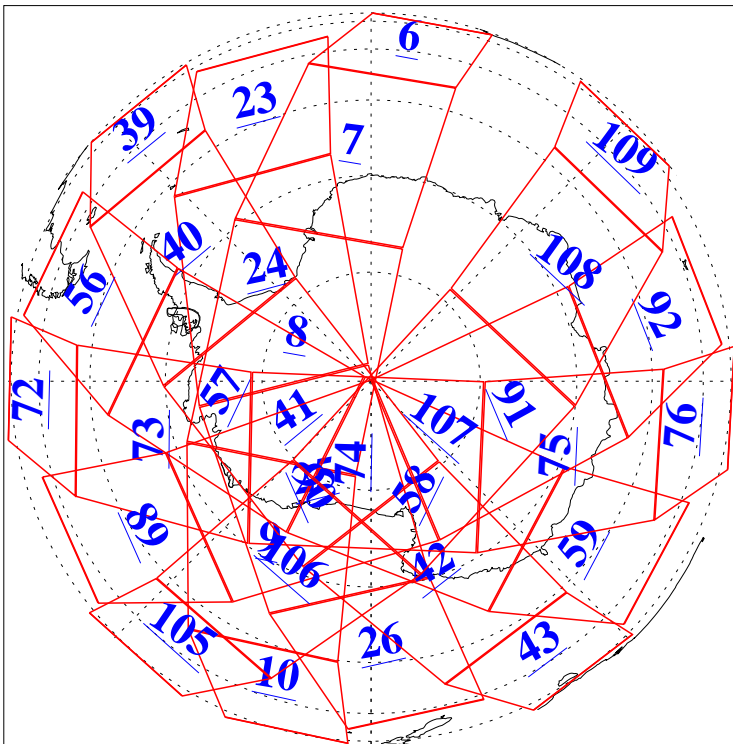

L1B Availability
AMSU Granules: 240
HSB Granules: 0
AIRS Granules: 240

8 Sep 2021
DoY 251
Aqua Day 7067
Granules: 1 to 120

Granules: 121 to 240

Legend: AMSU Available, HSB Available, AIRS Available

L1B Availability
AMSU Granules: 240
HSB Granules: 0
AIRS Granules: 240

8 Sep 2021
DoY 251
Aqua Day 7067

Ascending Granules

Descending Granules

Legend: AMSU Available, *HSB Available*, AIRS Available

L1B Availability
 AMSU Granules: 240
 HSB Granules: 0
 AIRS Granules: 240

8 Sep 2021
 DoY 251
 Aqua Day 7067

Northern Hemisphere Granules

Southern Hemisphere Granules

Legend: AMSU Available, HSB Available, **AIRS Available**