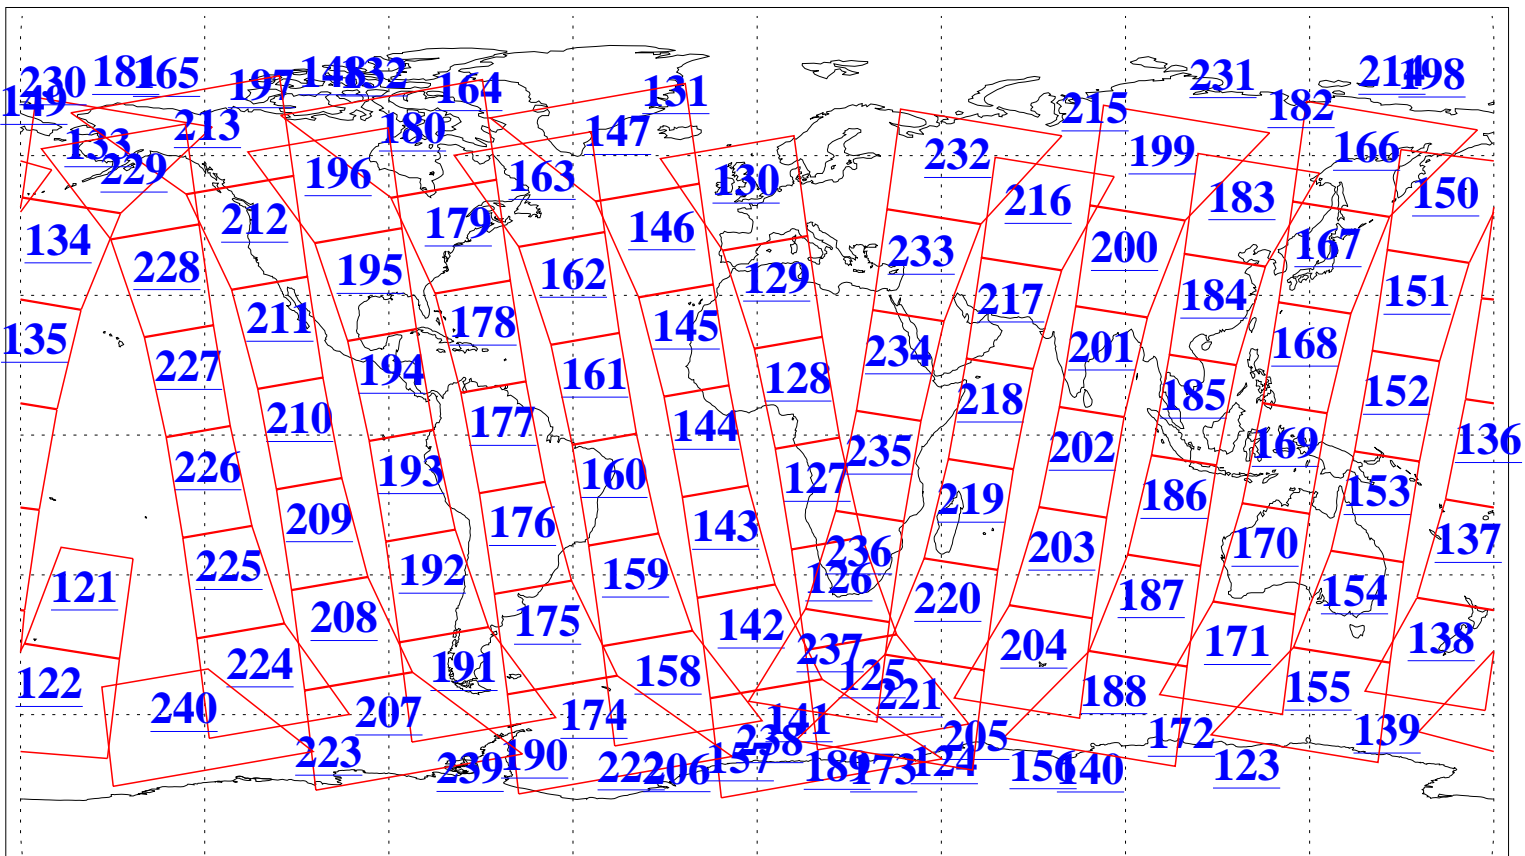

L1B Availability
AMSU Granules: 240
HSB Granules: 0
AIRS Granules: 240

8 Sep 2021
DoY 251
Aqua Day 7067
Granules: 1 to 120

Granules: 121 to 240

Legend: AMSU Available, HSB Available, AIRS Available

L1B Availability
AMSU Granules: 240
HSB Granules: 0
AIRS Granules: 240

8 Sep 2021
DoY 251
Aqua Day 7067

Ascending Granules

Descending Granules

Legend: AMSU Available, *HSB Available*, AIRS Available

L1B Availability
 AMSU Granules: 240
 HSB Granules: 0
 AIRS Granules: 240

8 Sep 2021
 DoY 251
 Aqua Day 7067

Northern Hemisphere Granules

Southern Hemisphere Granules

Legend: AMSU Available, HSB Available, **AIRS Available**