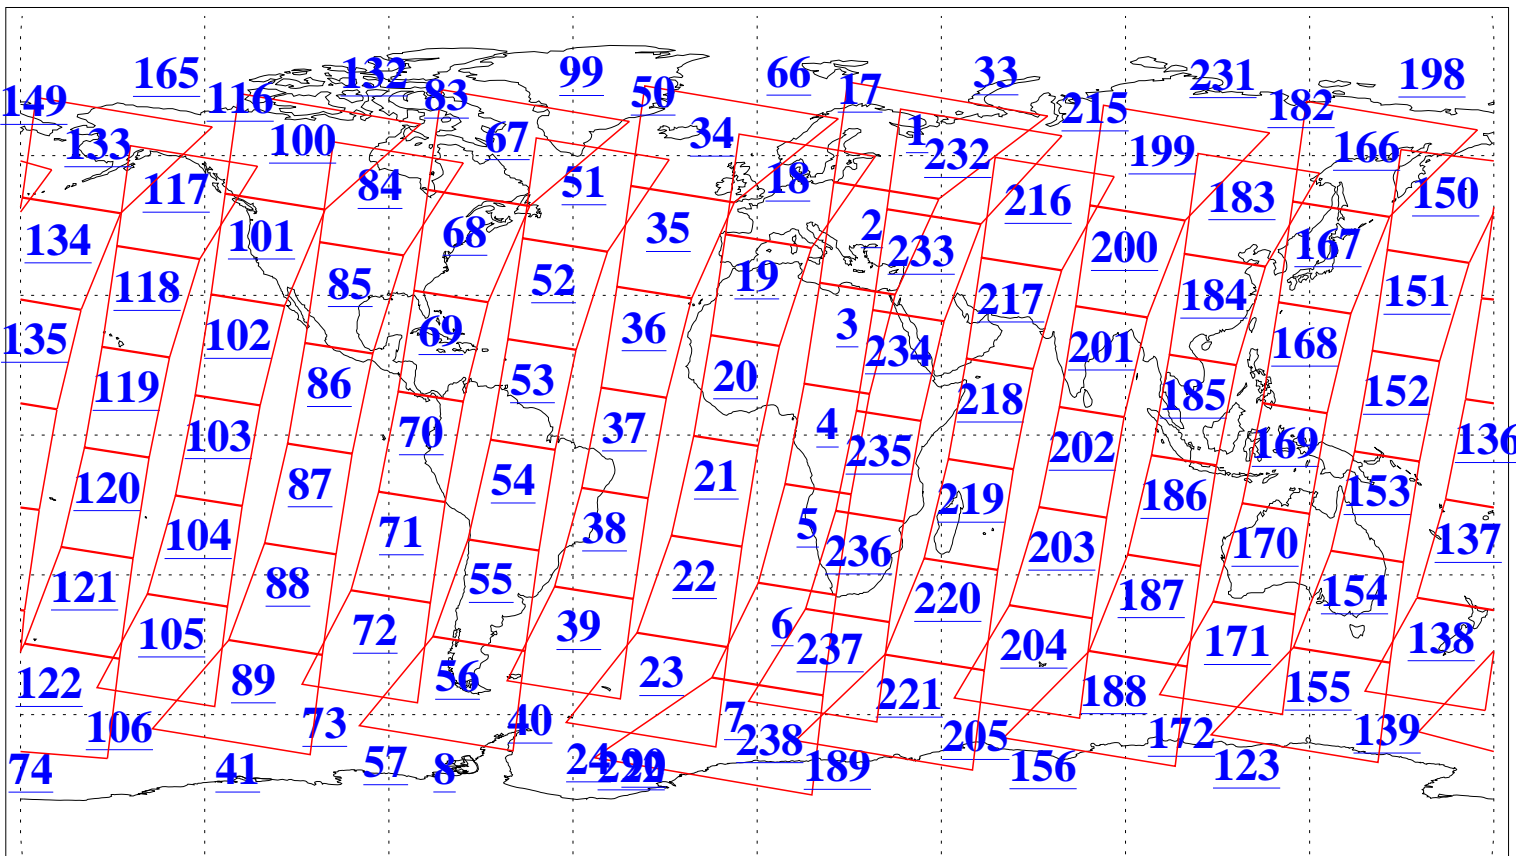

L1B Availability
AMSU Granules: 240
HSB Granules: 0
AIRS Granules: 240

8 Sep 2021
DoY 251
Aqua Day 7067
Granules: 1 to 120

Granules: 121 to 240

Legend: AMSU Available, HSB Available, AIRS Available

L1B Availability
AMSU Granules: 240
HSB Granules: 0
AIRS Granules: 240

8 Sep 2021
DoY 251
Aqua Day 7067

Ascending Granules

Descending Granules

Legend: AMSU Available, *HSB Available*, AIRS Available

L1B Availability
 AMSU Granules: 240
 HSB Granules: 0
 AIRS Granules: 240

8 Sep 2021
 DoY 251
 Aqua Day 7067

Northern Hemisphere Granules

Southern Hemisphere Granules

Legend: AMSU Available, HSB Available, **AIRS Available**