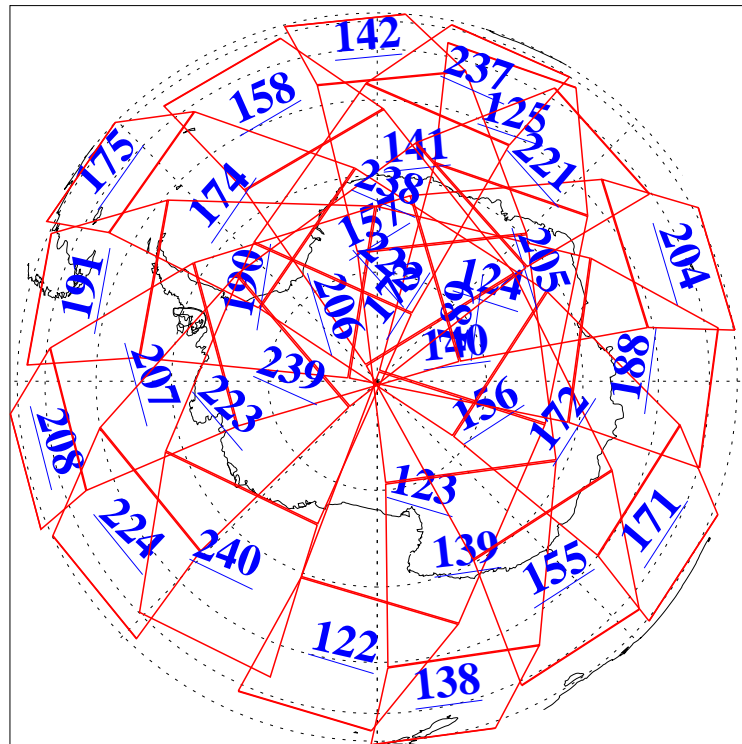

L1B Availability
AMSU Granules: 240
HSB Granules: 0
AIRS Granules: 240

8 Sep 2021
DoY 251
Aqua Day 7067
Granules: 1 to 120

Granules: 121 to 240

Legend: AMSU Available, HSB Available, AIRS Available

L1B Availability
AMSU Granules: 240
HSB Granules: 0
AIRS Granules: 240

8 Sep 2021
DoY 251
Aqua Day 7067

Ascending Granules

Descending Granules

Legend: AMSU Available, *HSB Available*, AIRS Available

L1B Availability
 AMSU Granules: 240
 HSB Granules: 0
 AIRS Granules: 240

8 Sep 2021
 DoY 251
 Aqua Day 7067

Northern Hemisphere Granules

Southern Hemisphere Granules

Legend: AMSU Available, HSB Available, **AIRS Available**