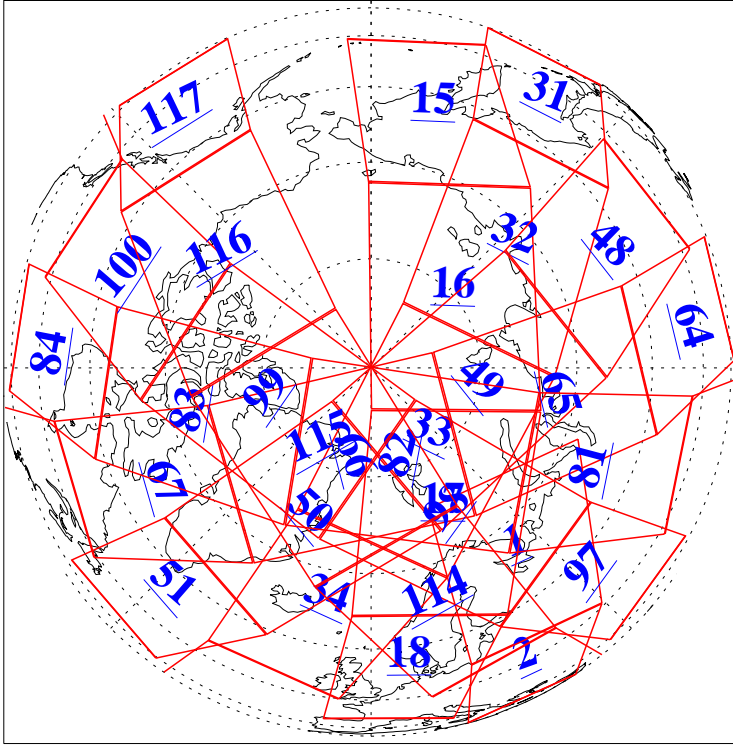

L1B Availability
AMSU Granules: 240
HSB Granules: 0
AIRS Granules: 240

8 Sep 2021
DoY 251
Aqua Day 7067
Granules: 1 to 120

Granules: 121 to 240

Legend: AMSU Available, HSB Available, AIRS Available

L1B Availability
AMSU Granules: 240
HSB Granules: 0
AIRS Granules: 240

8 Sep 2021
DoY 251
Aqua Day 7067

Ascending Granules

Descending Granules

Legend: AMSU Available, *HSB Available*, AIRS Available

L1B Availability
 AMSU Granules: 240
 HSB Granules: 0
 AIRS Granules: 240

8 Sep 2021
 DoY 251
 Aqua Day 7067

Northern Hemisphere Granules

Southern Hemisphere Granules

Legend: AMSU Available, HSB Available, **AIRS Available**