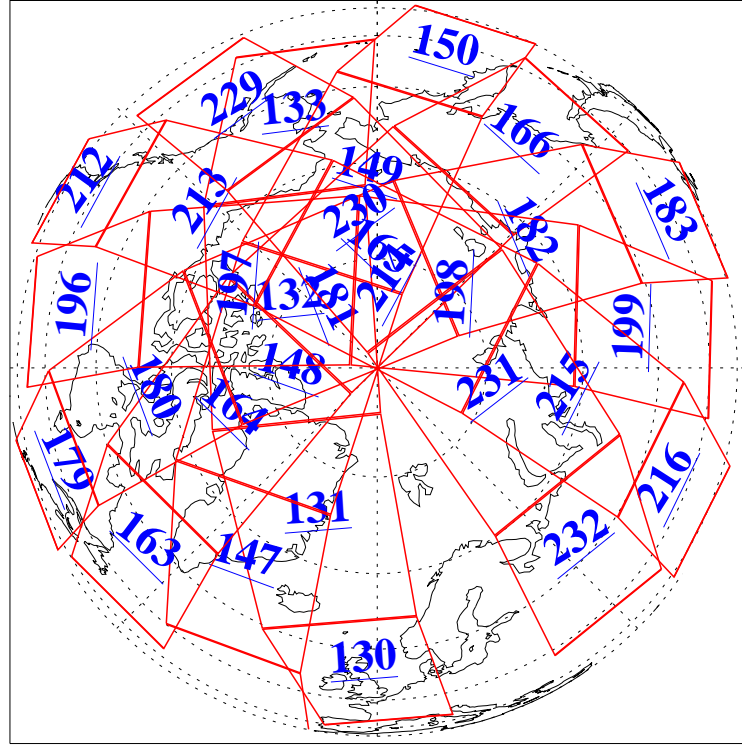

8 Sep 2021
DoY 251
Aqua Day 7067

Ascending Granules

Descending Granules

Legend: AMSU Available, *HSB Available*, AIRS Available

L1B Availability
 AMSU Granules: 240
 HSB Granules: 0
 AIRS Granules: 240

8 Sep 2021
 DoY 251
 Aqua Day 7067

Northern Hemisphere Granules

Southern Hemisphere Granules

Legend: AMSU Available, HSB Available, **AIRS Available**