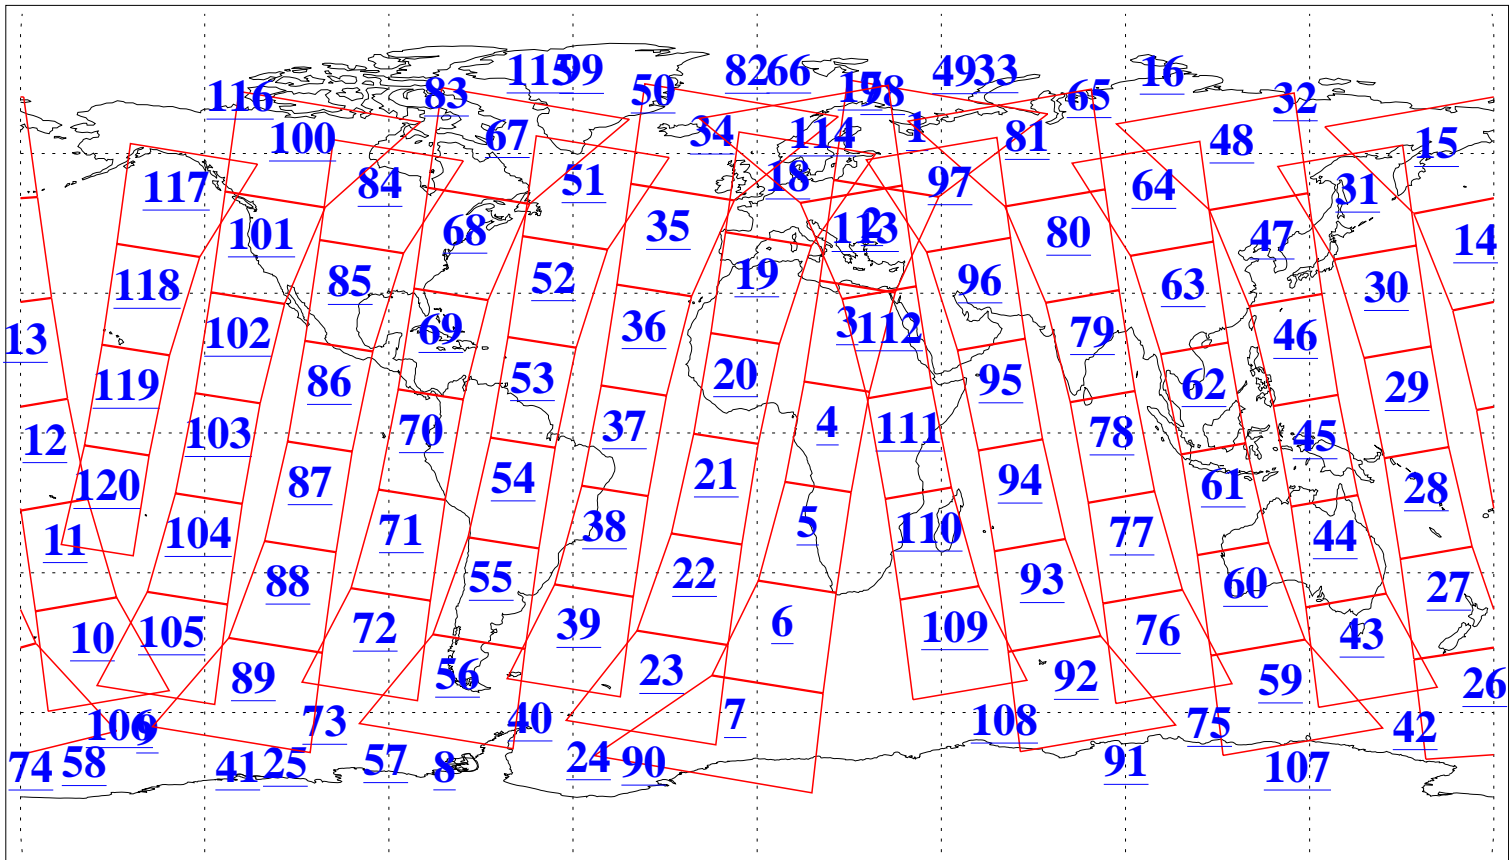

L1B Availability
AMSU Granules: 240
HSB Granules: 0
AIRS Granules: 240

8 Sep 2021
DoY 251
Aqua Day 7067
Granules: 1 to 120

Granules: 121 to 240

Legend: AMSU Available, HSB Available, AIRS Available

L1B Availability
AMSU Granules: 240
HSB Granules: 0
AIRS Granules: 240

8 Sep 2021
DoY 251
Aqua Day 7067

Ascending Granules

Descending Granules

Legend: AMSU Available, *HSB Available*, AIRS Available

L1B Availability
 AMSU Granules: 240
 HSB Granules: 0
 AIRS Granules: 240

8 Sep 2021
 DoY 251
 Aqua Day 7067

Northern Hemisphere Granules

Southern Hemisphere Granules

Legend: AMSU Available, HSB Available, **AIRS Available**