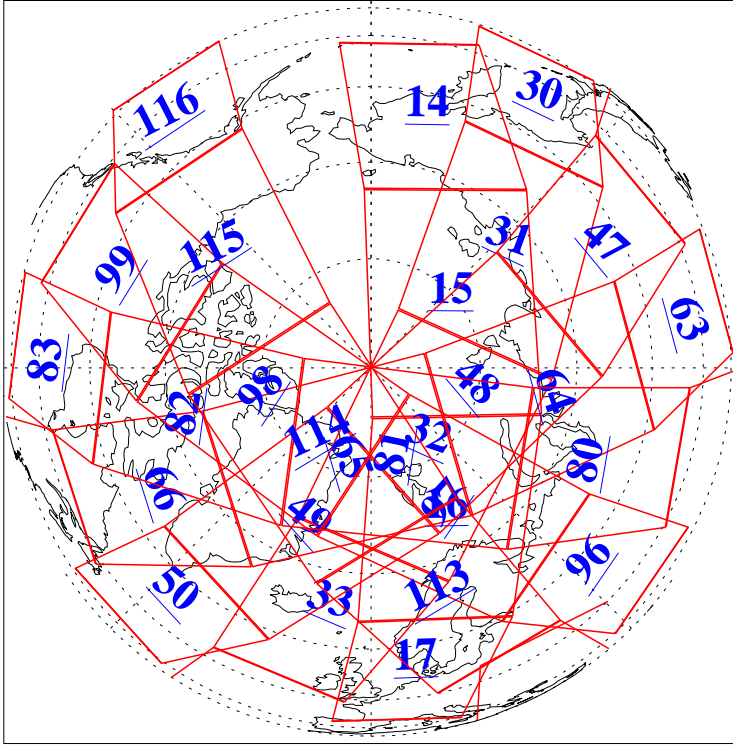

L1B Availability
AMSU Granules: 240
HSB Granules: 0
AIRS Granules: 240

1 Sep 2021
DoY 244
Aqua Day 7060
Granules: 1 to 120

Granules: 121 to 240

Legend: AMSU Available, HSB Available, AIRS Available

L1B Availability
 AMSU Granules: 240
 HSB Granules: 0
 AIRS Granules: 240

1 Sep 2021
 DoY 244
 Aqua Day 7060

Ascending Granules

Descending Granules

Legend: AMSU Available, *HSB Available*, AIRS Available

L1B Availability
AMSU Granules: 240
HSB Granules: 0
AIRS Granules: 240

1 Sep 2021
DoY 244
Aqua Day 7060

Northern Hemisphere Granules

Southern Hemisphere Granules

Legend: AMSU Available, HSB Available, **AIRS Available**