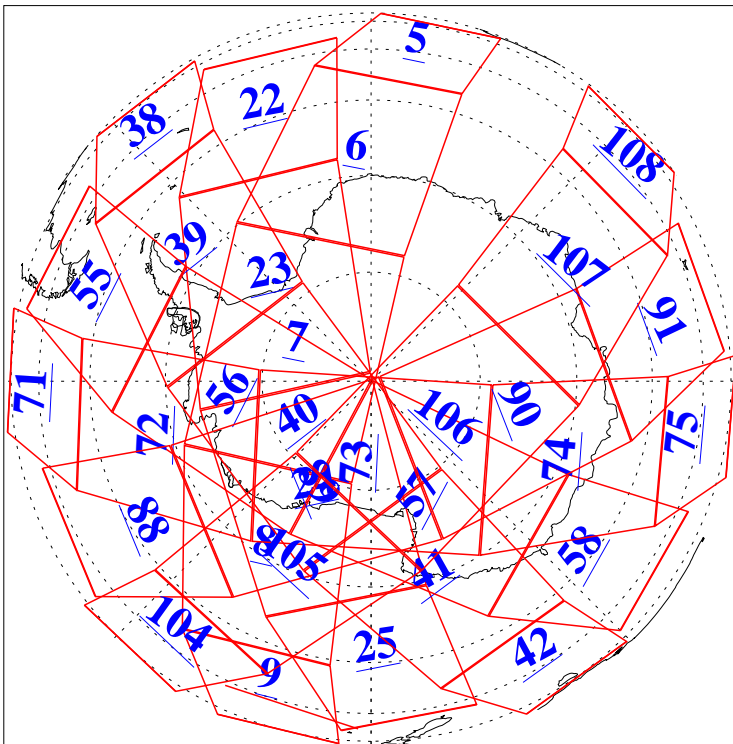

L1B Availability
AMSU Granules: 240
HSB Granules: 0
AIRS Granules: 240

1 Sep 2021
DoY 244
Aqua Day 7060
Granules: 1 to 120

Granules: 121 to 240

Legend: AMSU Available, HSB Available, AIRS Available

L1B Availability
 AMSU Granules: 240
 HSB Granules: 0
 AIRS Granules: 240

1 Sep 2021
 DoY 244
 Aqua Day 7060

Ascending Granules

Descending Granules

Legend: AMSU Available, *HSB Available*, AIRS Available

L1B Availability
AMSU Granules: 240
HSB Granules: 0
AIRS Granules: 240

1 Sep 2021
DoY 244
Aqua Day 7060

Northern Hemisphere Granules

Southern Hemisphere Granules

Legend: AMSU Available, HSB Available, **AIRS Available**