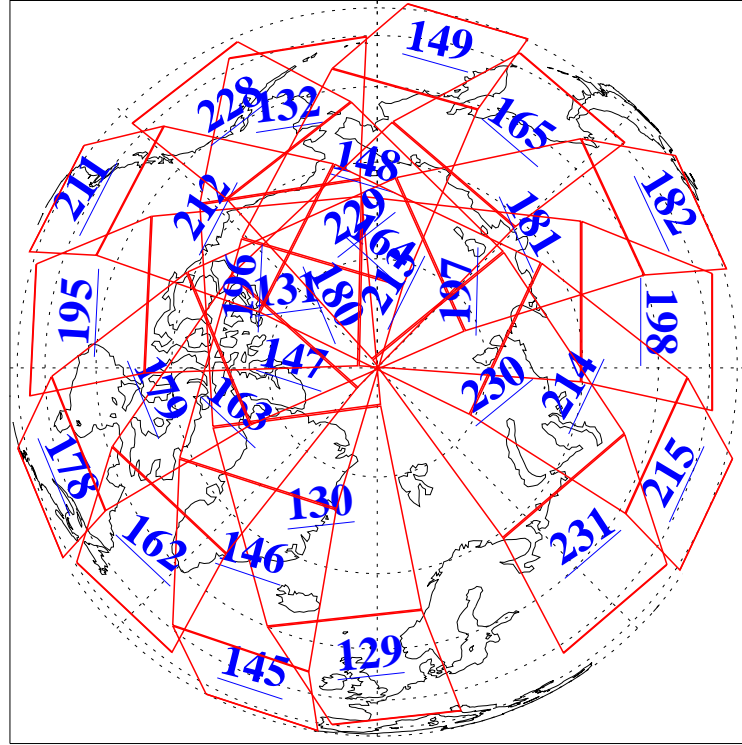

1 Sep 2021
 DoY 244
 Aqua Day 7060

Ascending Granules

Descending Granules

Legend: AMSU Available, *HSB Available*, AIRS Available

L1B Availability
AMSU Granules: 240
HSB Granules: 0
AIRS Granules: 240

1 Sep 2021
DoY 244
Aqua Day 7060

Northern Hemisphere Granules

Southern Hemisphere Granules

Legend: AMSU Available, HSB Available, **AIRS Available**