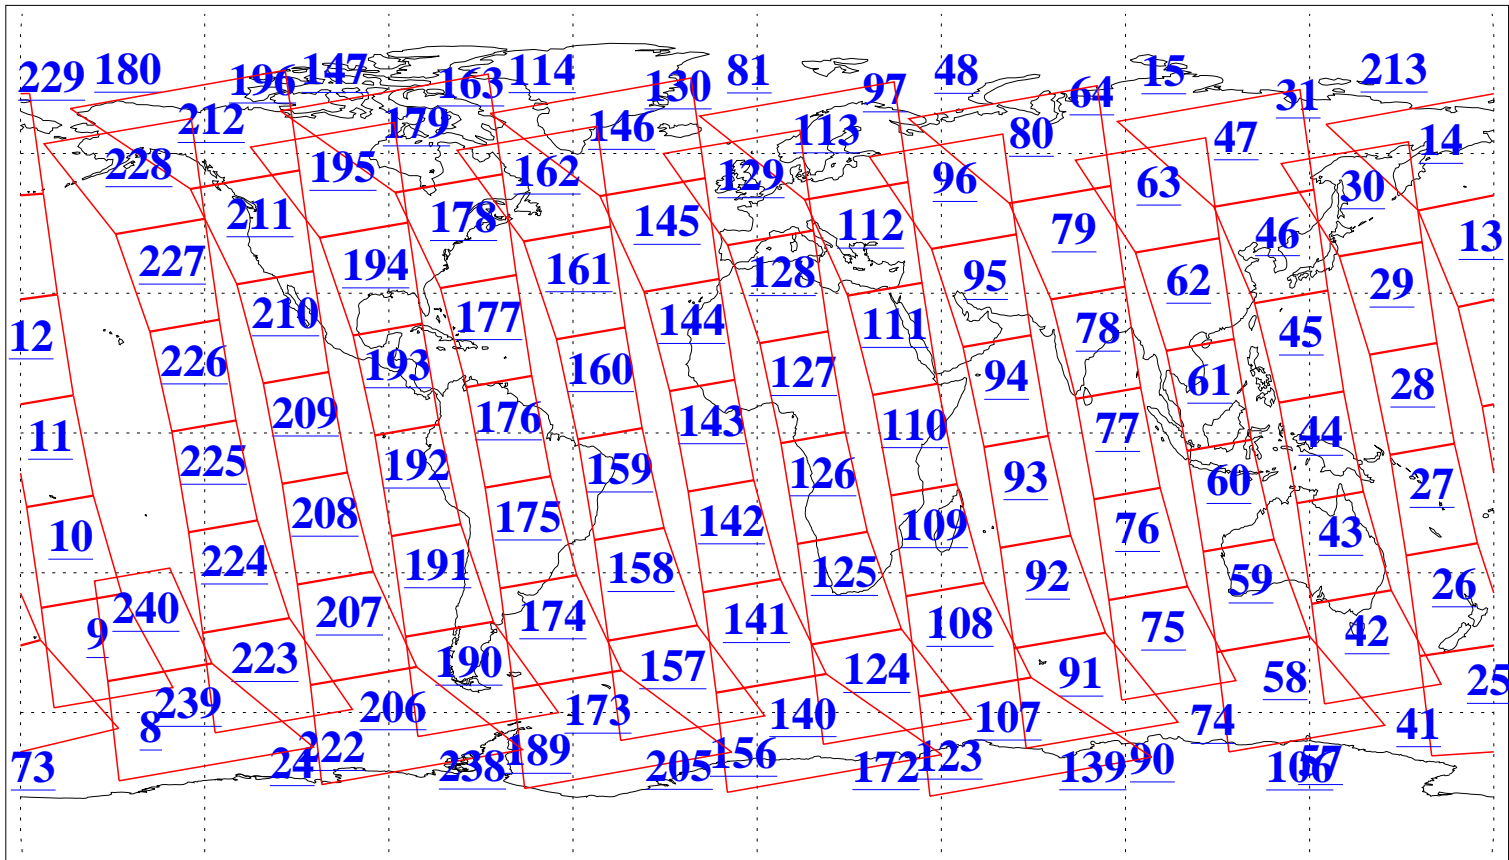

L1B Availability
AMSU Granules: 240
HSB Granules: 0
AIRS Granules: 240

1 Sep 2021
DoY 244
Aqua Day 7060
Granules: 1 to 120

Granules: 121 to 240

Legend: AMSU Available, HSB Available, AIRS Available

L1B Availability
 AMSU Granules: 240
 HSB Granules: 0
 AIRS Granules: 240

1 Sep 2021
 DoY 244
 Aqua Day 7060

Ascending Granules

Descending Granules

Legend: AMSU Available, *HSB Available*, AIRS Available

L1B Availability
AMSU Granules: 240
HSB Granules: 0
AIRS Granules: 240

1 Sep 2021
DoY 244
Aqua Day 7060

Northern Hemisphere Granules

Southern Hemisphere Granules

Legend: AMSU Available, HSB Available, **AIRS Available**