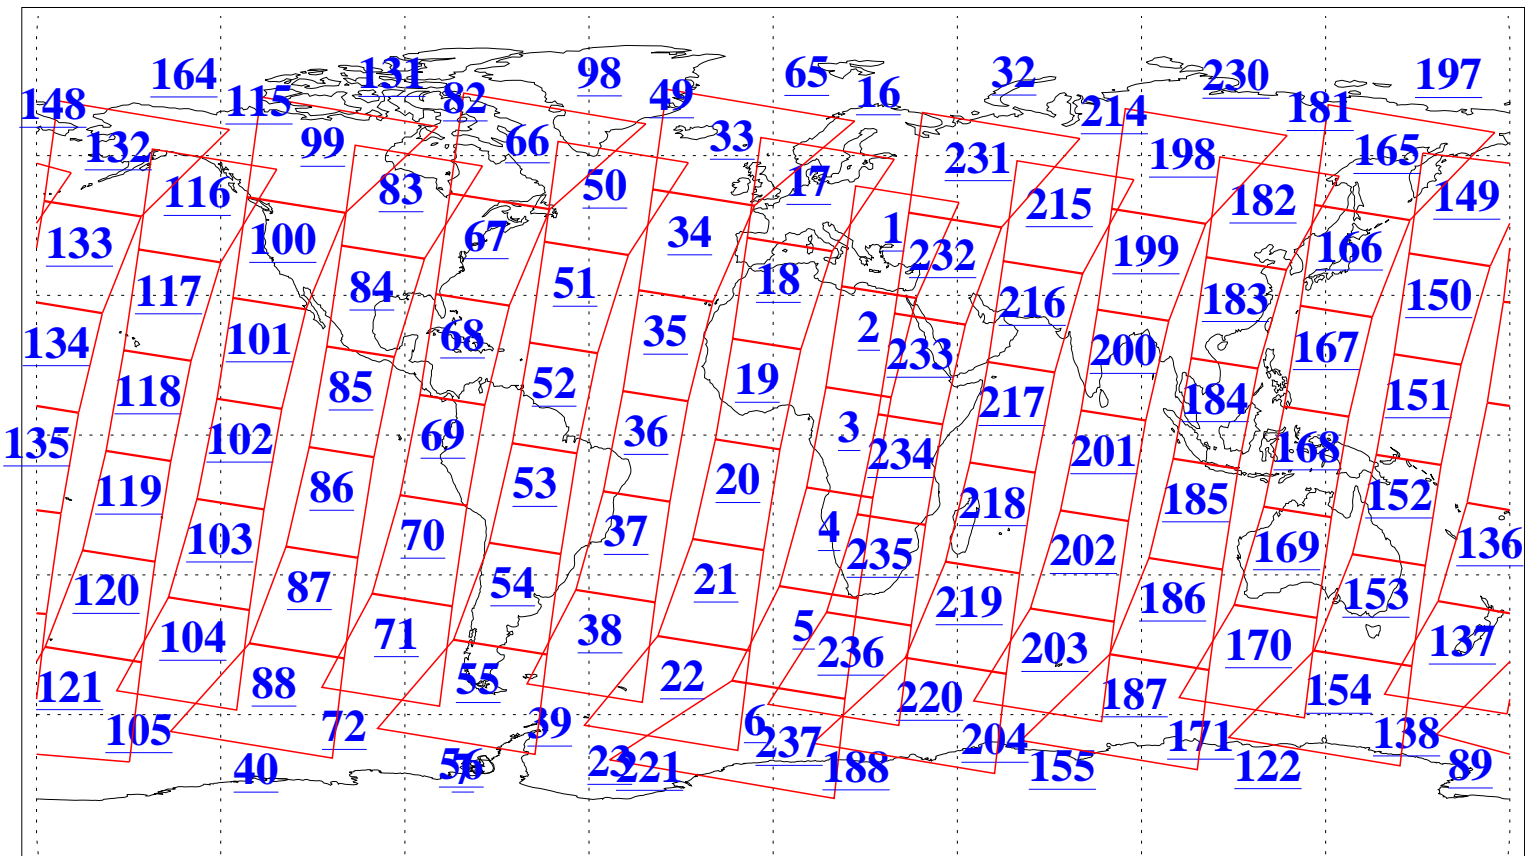

L1B Availability
AMSU Granules: 240
HSB Granules: 0
AIRS Granules: 240

1 Sep 2021
DoY 244
Aqua Day 7060
Granules: 1 to 120

Granules: 121 to 240

Legend: AMSU Available, HSB Available, AIRS Available

L1B Availability
 AMSU Granules: 240
 HSB Granules: 0
 AIRS Granules: 240

1 Sep 2021
 DoY 244
 Aqua Day 7060

Ascending Granules

Descending Granules

Legend: AMSU Available, *HSB Available*, AIRS Available

L1B Availability
AMSU Granules: 240
HSB Granules: 0
AIRS Granules: 240

1 Sep 2021
DoY 244
Aqua Day 7060

Northern Hemisphere Granules

Southern Hemisphere Granules

Legend: AMSU Available, HSB Available, **AIRS Available**