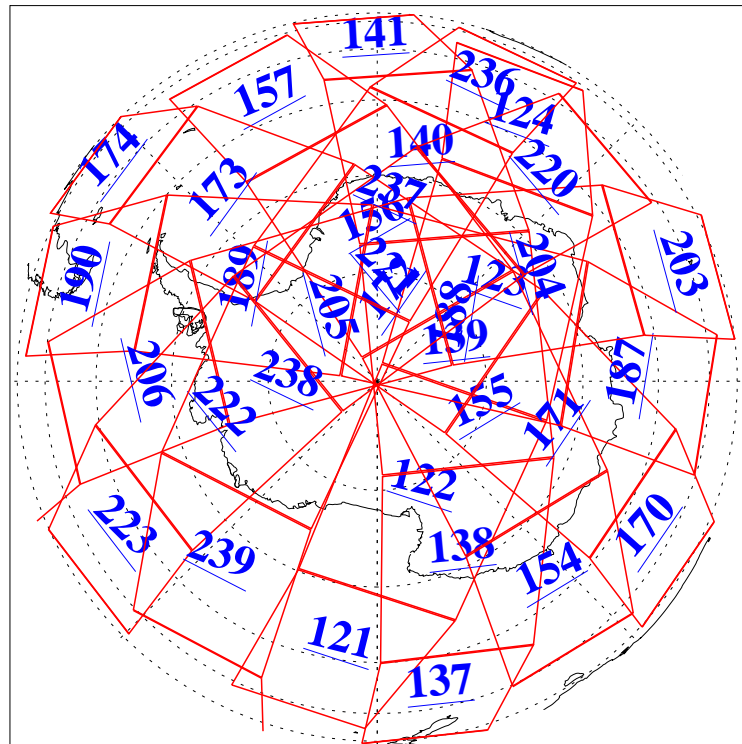

1 Sep 2021
 DoY 244
 Aqua Day 7060

Ascending Granules

Descending Granules

Legend: AMSU Available, *HSB Available*, AIRS Available

L1B Availability
AMSU Granules: 240
HSB Granules: 0
AIRS Granules: 240

1 Sep 2021
DoY 244
Aqua Day 7060

Northern Hemisphere Granules

Southern Hemisphere Granules

Legend: AMSU Available, HSB Available, **AIRS Available**