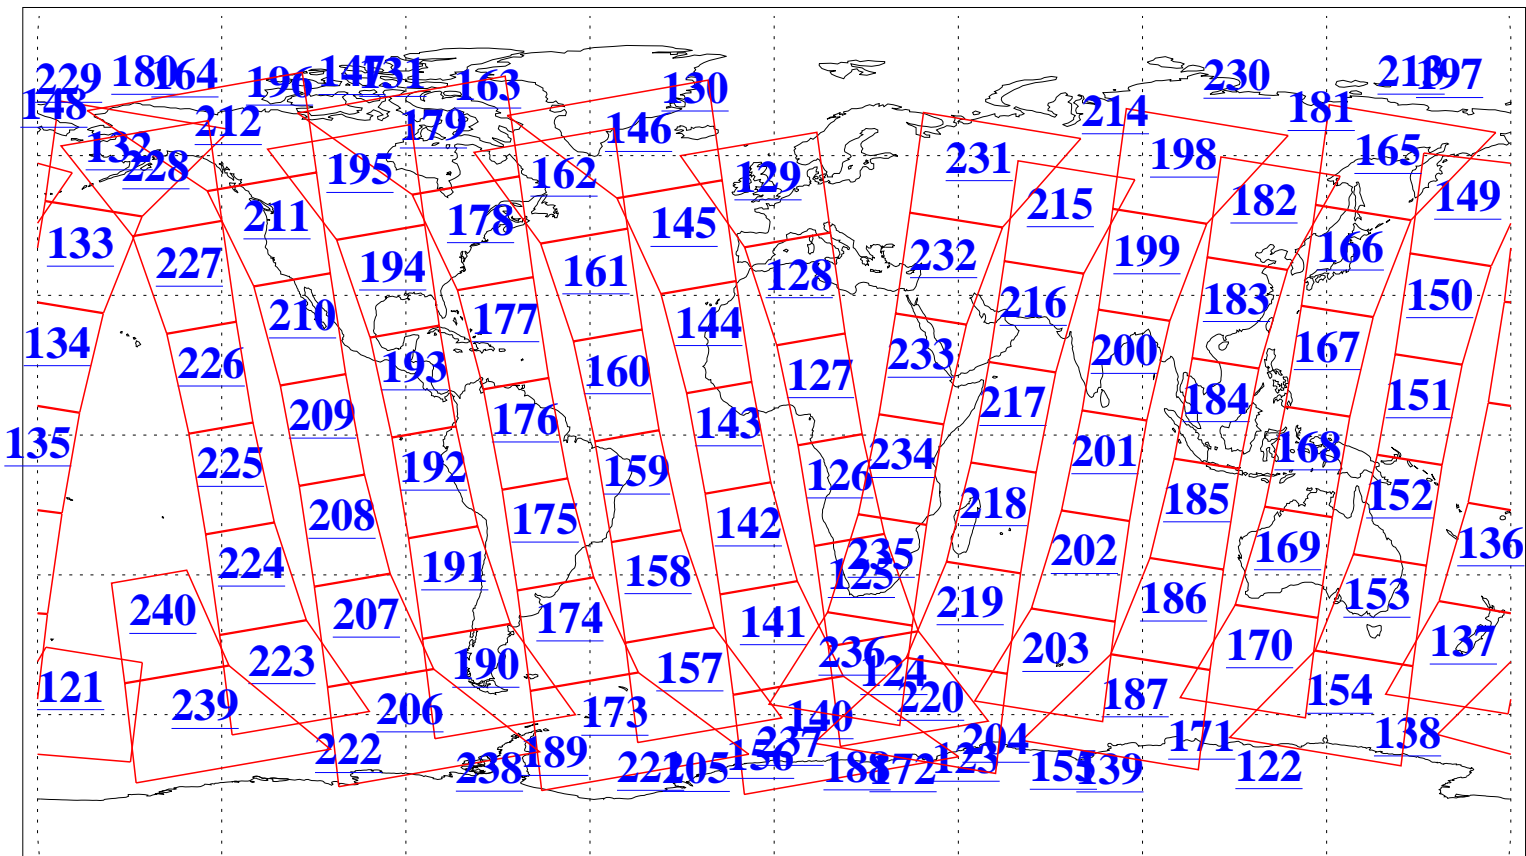

L1B Availability
AMSU Granules: 240
HSB Granules: 0
AIRS Granules: 240

1 Sep 2021
DoY 244
Aqua Day 7060
Granules: 1 to 120

Granules: 121 to 240

Legend: AMSU Available, HSB Available, AIRS Available

L1B Availability
 AMSU Granules: 240
 HSB Granules: 0
 AIRS Granules: 240

1 Sep 2021
 DoY 244
 Aqua Day 7060

Ascending Granules

Descending Granules

Legend: AMSU Available, *HSB Available*, AIRS Available

L1B Availability
AMSU Granules: 240
HSB Granules: 0
AIRS Granules: 240

1 Sep 2021
DoY 244
Aqua Day 7060

Northern Hemisphere Granules

Southern Hemisphere Granules

Legend: AMSU Available, HSB Available, **AIRS Available**