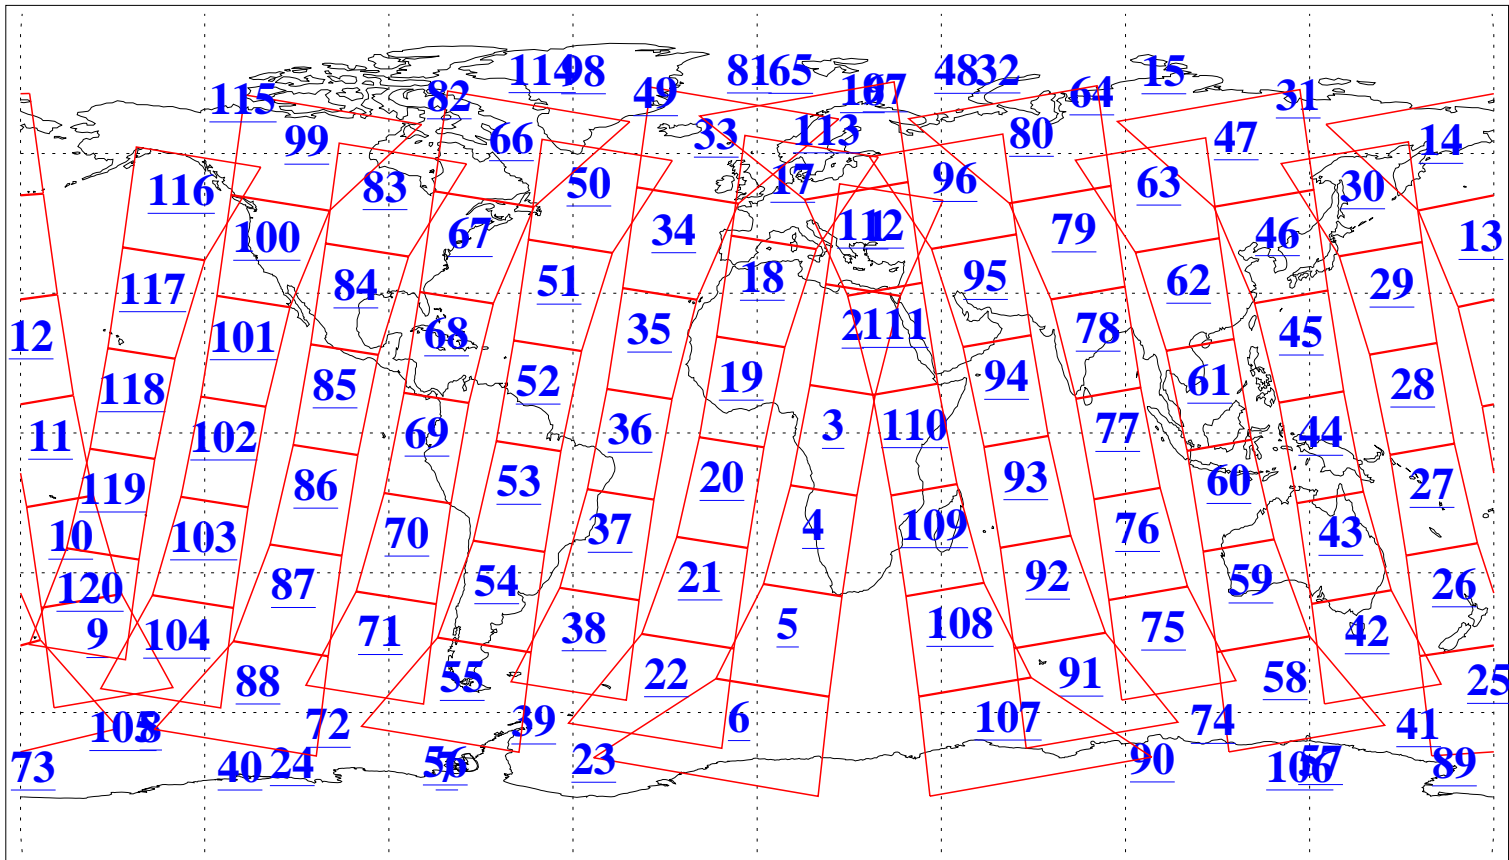

L1B Availability
AMSU Granules: 240
HSB Granules: 0
AIRS Granules: 240

1 Sep 2021
DoY 244
Aqua Day 7060
Granules: 1 to 120

Granules: 121 to 240

Legend: AMSU Available, HSB Available, AIRS Available

L1B Availability
 AMSU Granules: 240
 HSB Granules: 0
 AIRS Granules: 240

1 Sep 2021
 DoY 244
 Aqua Day 7060

Ascending Granules

Descending Granules

Legend: AMSU Available, *HSB Available*, AIRS Available

L1B Availability
AMSU Granules: 240
HSB Granules: 0
AIRS Granules: 240

1 Sep 2021
DoY 244
Aqua Day 7060

Northern Hemisphere Granules

Southern Hemisphere Granules

Legend: AMSU Available, HSB Available, **AIRS Available**