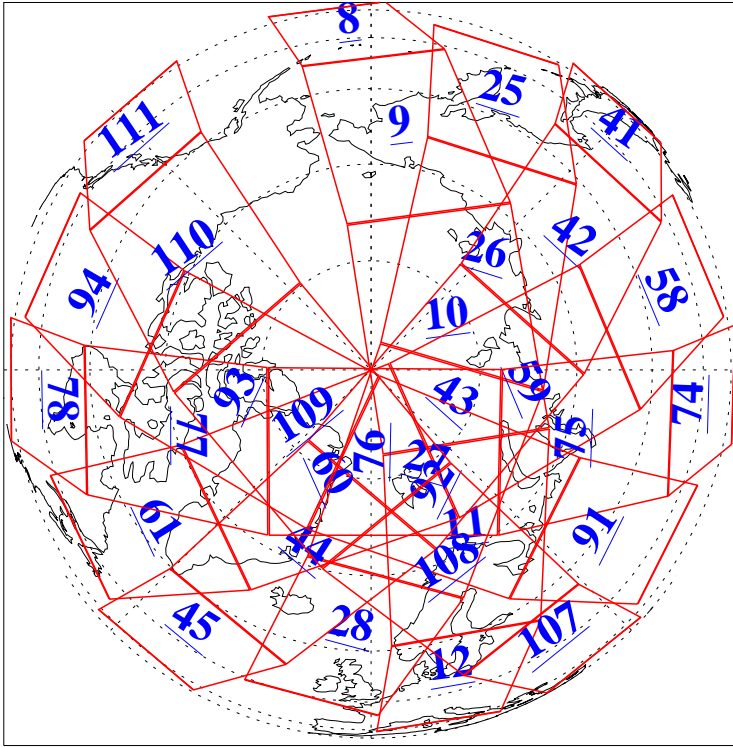

L1B Availability
 AMSU Granules: 240
 HSB Granules: 0
 AIRS Granules: 240

29 Aug 2021
 DoY 241
 Aqua Day 7057
 Granules: 1 to 120

Granules: 121 to 240

Legend: AMSU Available, HSB Available, AIRS Available

L1B Availability
 AMSU Granules: 240
 HSB Granules: 0
 AIRS Granules: 240

29 Aug 2021
 DoY 241
 Aqua Day 7057

Ascending Granules

Descending Granules

Legend: AMSU Available, *HSB Available*, *AIRS Available*

L1B Availability
 AMSU Granules: 240
 HSB Granules: 0
 AIRS Granules: 240

29 Aug 2021
 DoY 241
 Aqua Day 7057

Northern Hemisphere Granules

Southern Hemisphere Granules

Legend: AMSU Available, HSB Available, **AIRS Available**