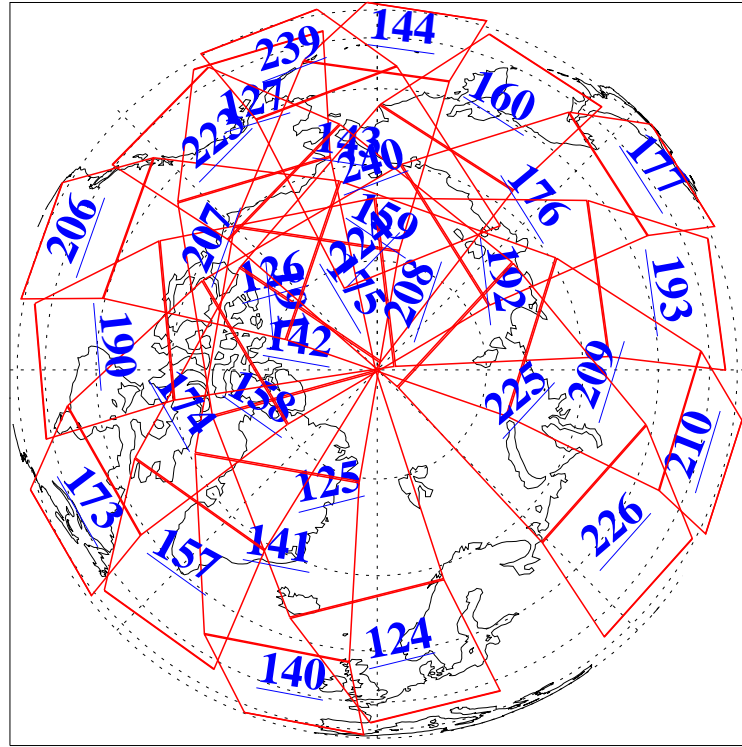

L1B Availability
 AMSU Granules: 240
 HSB Granules: 0
 AIRS Granules: 240

29 Aug 2021
 DoY 241
 Aqua Day 7057

Ascending Granules

Descending Granules

Legend: AMSU Available, *HSB Available*, *AIRS Available*

L1B Availability
 AMSU Granules: 240
 HSB Granules: 0
 AIRS Granules: 240

29 Aug 2021
 DoY 241
 Aqua Day 7057

Northern Hemisphere Granules

Southern Hemisphere Granules

Legend: AMSU Available, HSB Available, **AIRS Available**