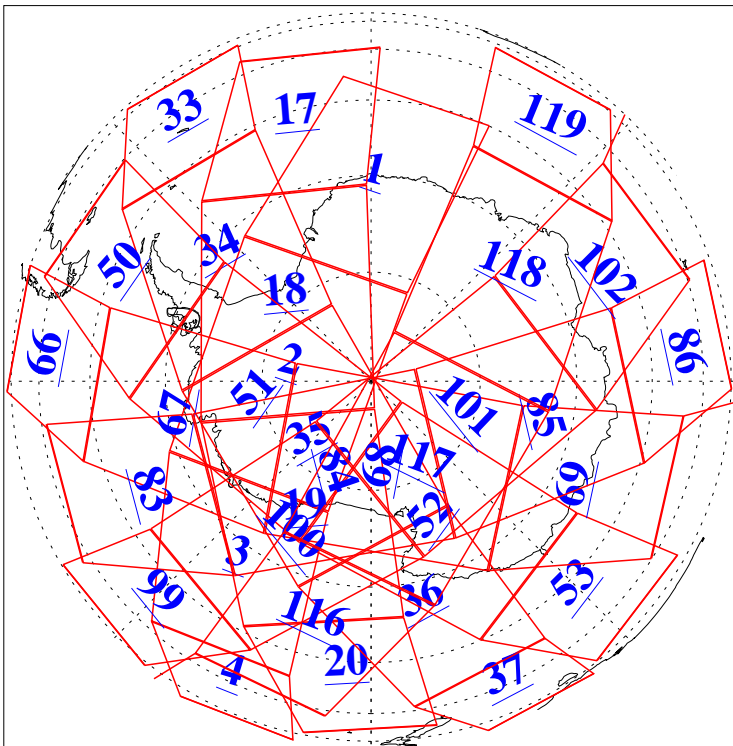

L1B Availability
 AMSU Granules: 240
 HSB Granules: 0
 AIRS Granules: 240

29 Aug 2021
 DoY 241
 Aqua Day 7057
 Granules: 1 to 120

Granules: 121 to 240

Legend: AMSU Available, HSB Available, AIRS Available

L1B Availability
 AMSU Granules: 240
 HSB Granules: 0
 AIRS Granules: 240

29 Aug 2021
 DoY 241
 Aqua Day 7057

Ascending Granules

Descending Granules

Legend: AMSU Available, *HSB Available*, *AIRS Available*

L1B Availability
 AMSU Granules: 240
 HSB Granules: 0
 AIRS Granules: 240

29 Aug 2021
 DoY 241
 Aqua Day 7057

Northern Hemisphere Granules

Southern Hemisphere Granules

Legend: AMSU Available, HSB Available, **AIRS Available**