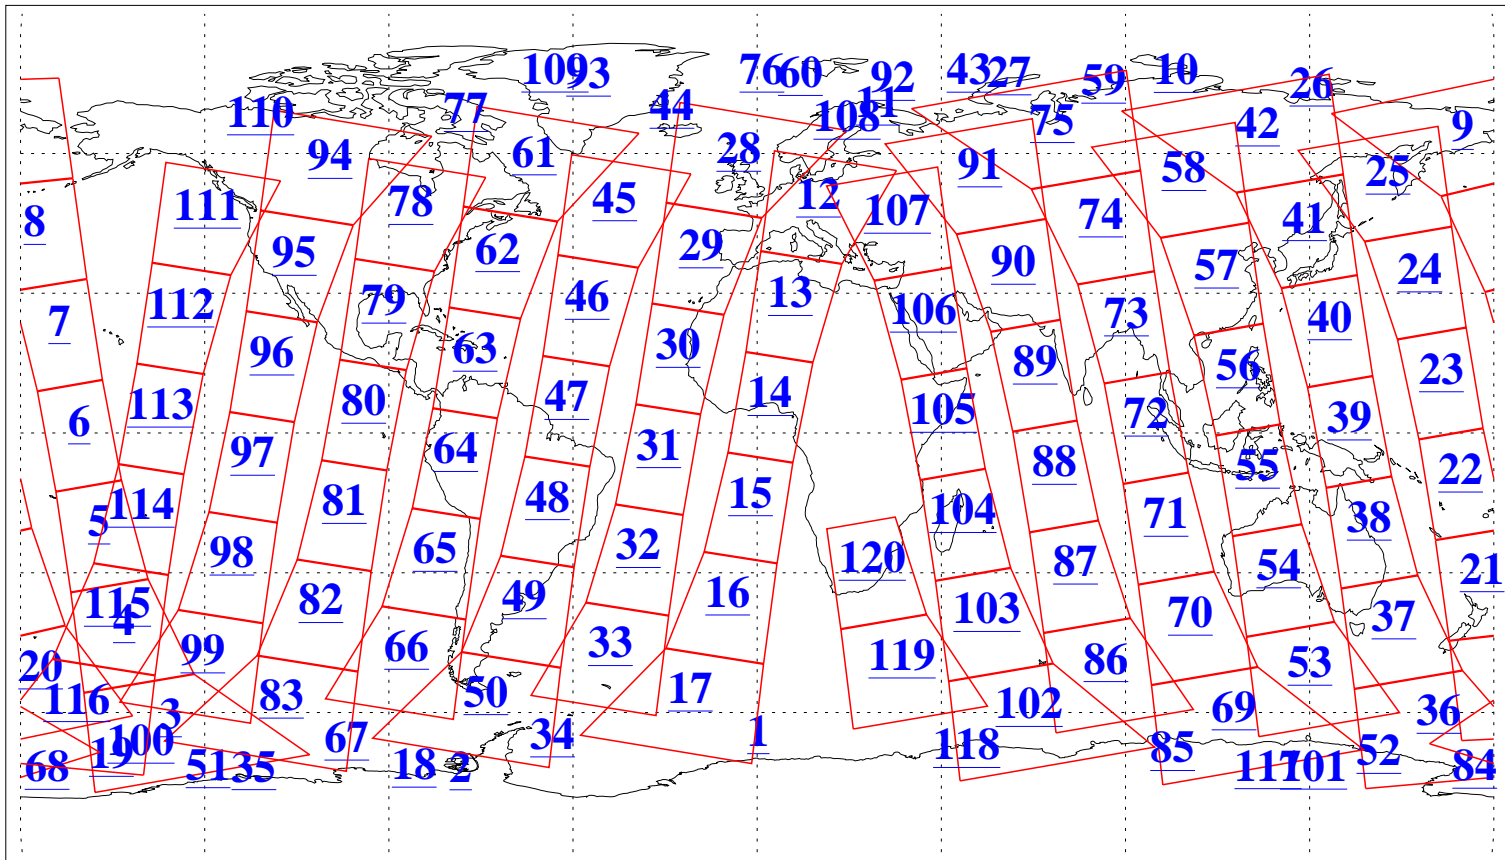

L1B Availability
 AMSU Granules: 240
 HSB Granules: 0
 AIRS Granules: 240

29 Aug 2021
 DoY 241
 Aqua Day 7057
 Granules: 1 to 120

Granules: 121 to 240

Legend: AMSU Available, HSB Available, AIRS Available

L1B Availability
 AMSU Granules: 240
 HSB Granules: 0
 AIRS Granules: 240

29 Aug 2021
 DoY 241
 Aqua Day 7057

Ascending Granules

Descending Granules

Legend: AMSU Available, *HSB Available*, *AIRS Available*

L1B Availability
 AMSU Granules: 240
 HSB Granules: 0
 AIRS Granules: 240

29 Aug 2021
 DoY 241
 Aqua Day 7057

Northern Hemisphere Granules

Southern Hemisphere Granules

Legend: AMSU Available, HSB Available, **AIRS Available**