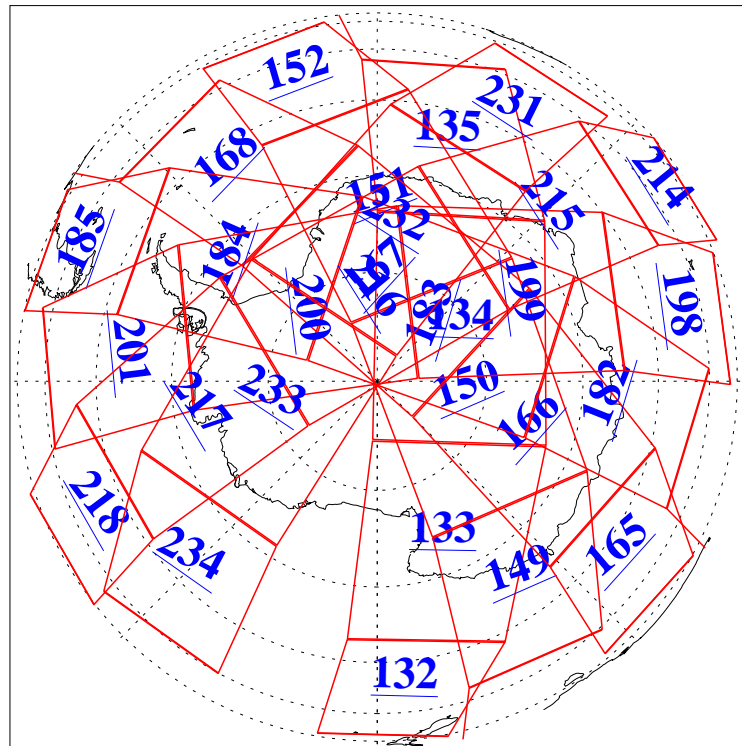

L1B Availability
 AMSU Granules: 240
 HSB Granules: 0
 AIRS Granules: 240

29 Aug 2021
 DoY 241
 Aqua Day 7057
 Granules: 1 to 120

Granules: 121 to 240

Legend: AMSU Available, HSB Available, AIRS Available

L1B Availability
 AMSU Granules: 240
 HSB Granules: 0
 AIRS Granules: 240

29 Aug 2021
 DoY 241
 Aqua Day 7057

Ascending Granules

Descending Granules

Legend: AMSU Available, *HSB Available*, *AIRS Available*

L1B Availability
 AMSU Granules: 240
 HSB Granules: 0
 AIRS Granules: 240

29 Aug 2021
 DoY 241
 Aqua Day 7057

Northern Hemisphere Granules

Southern Hemisphere Granules

Legend: AMSU Available, HSB Available, **AIRS Available**