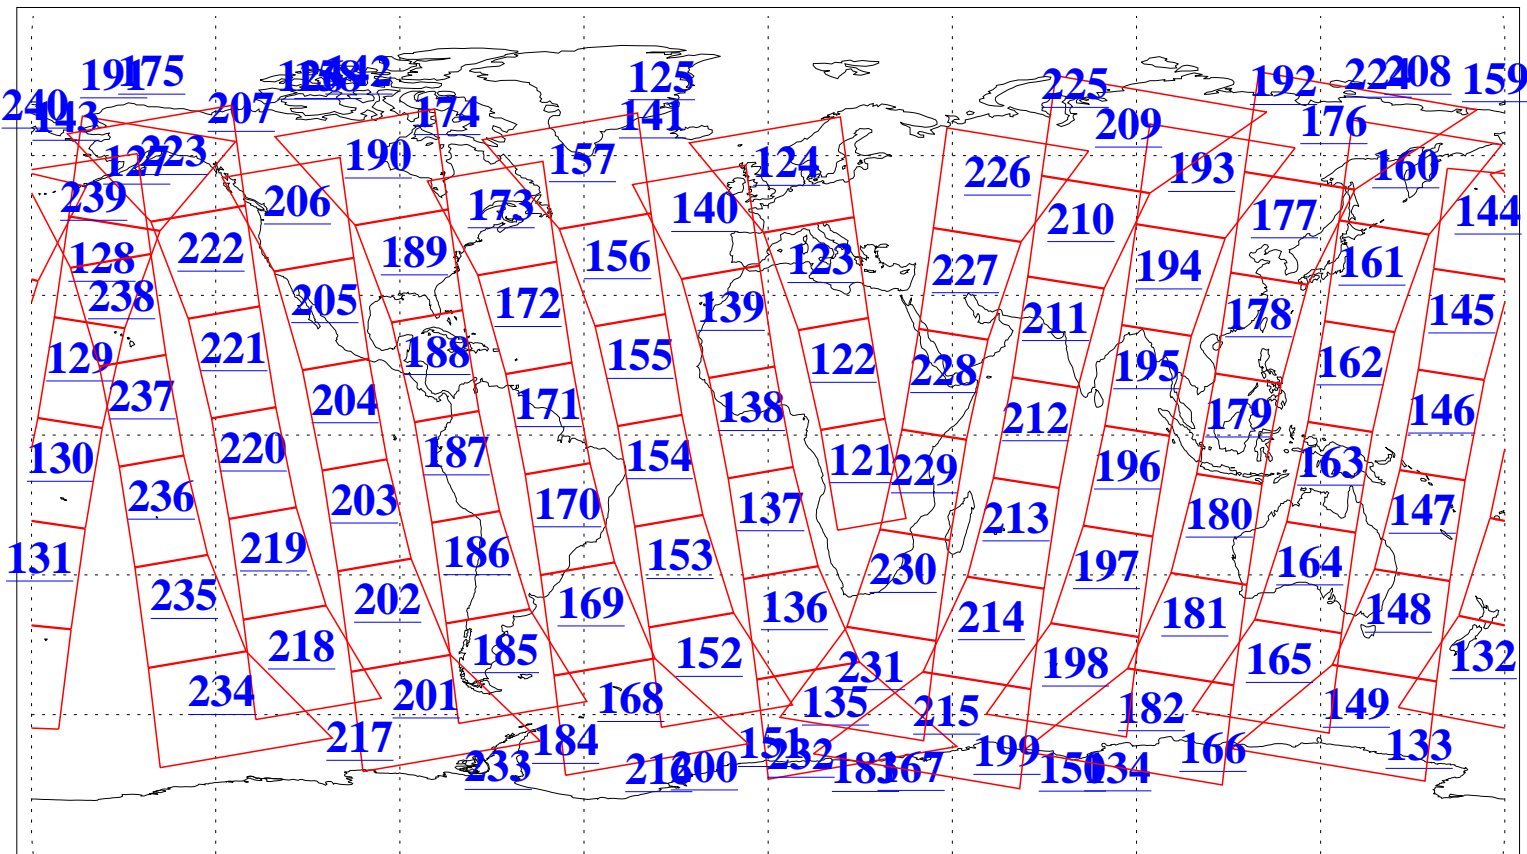

L1B Availability
 AMSU Granules: 240
 HSB Granules: 0
 AIRS Granules: 240

29 Aug 2021
 DoY 241
 Aqua Day 7057
 Granules: 1 to 120

Granules: 121 to 240

Legend: AMSU Available, HSB Available, AIRS Available

L1B Availability
 AMSU Granules: 240
 HSB Granules: 0
 AIRS Granules: 240

29 Aug 2021
 DoY 241
 Aqua Day 7057

Ascending Granules

Descending Granules

Legend: AMSU Available, *HSB Available*, *AIRS Available*

L1B Availability
 AMSU Granules: 240
 HSB Granules: 0
 AIRS Granules: 240

29 Aug 2021
 DoY 241
 Aqua Day 7057

Northern Hemisphere Granules

Southern Hemisphere Granules

Legend: AMSU Available, HSB Available, **AIRS Available**