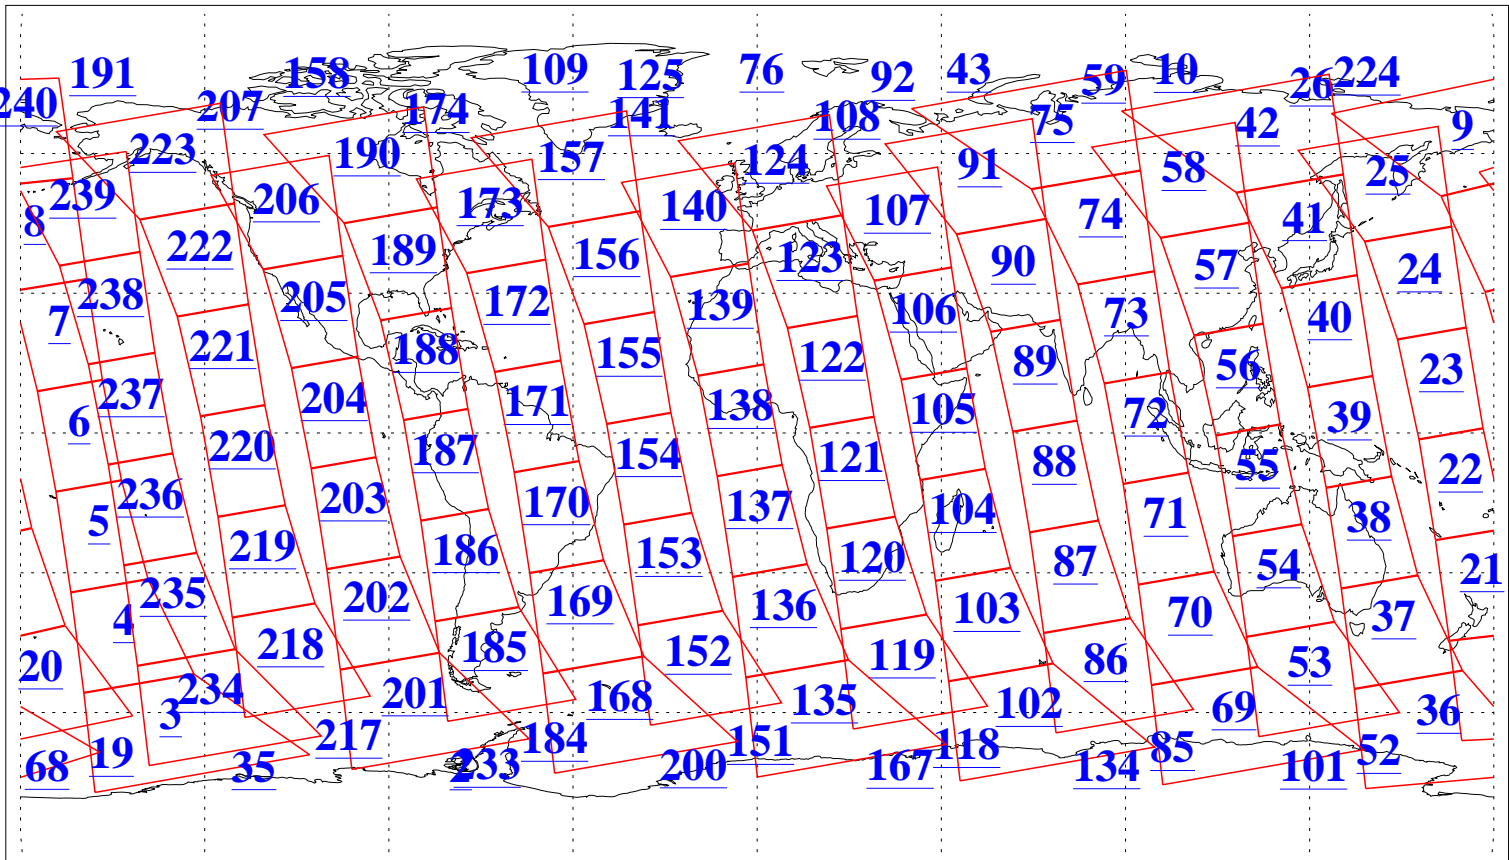

L1B Availability
 AMSU Granules: 240
 HSB Granules: 0
 AIRS Granules: 240

29 Aug 2021
 DoY 241
 Aqua Day 7057
 Granules: 1 to 120

Granules: 121 to 240

Legend: AMSU Available, HSB Available, AIRS Available

L1B Availability
 AMSU Granules: 240
 HSB Granules: 0
 AIRS Granules: 240

29 Aug 2021
 DoY 241
 Aqua Day 7057

Ascending Granules

Descending Granules

Legend: AMSU Available, *HSB Available*, *AIRS Available*

L1B Availability
 AMSU Granules: 240
 HSB Granules: 0
 AIRS Granules: 240

29 Aug 2021
 DoY 241
 Aqua Day 7057

Northern Hemisphere Granules

Southern Hemisphere Granules

Legend: AMSU Available, HSB Available, **AIRS Available**