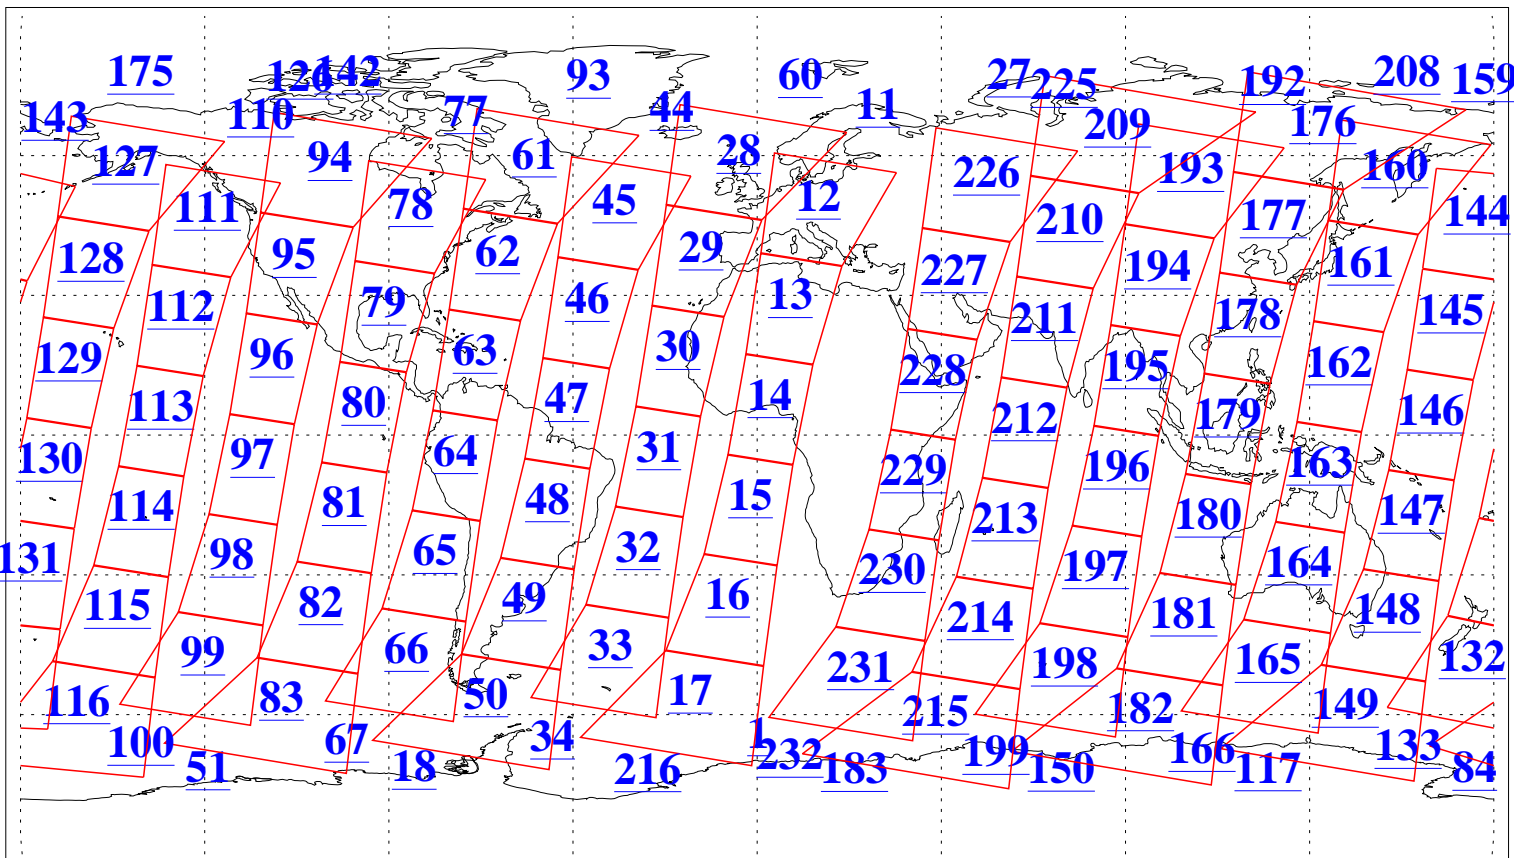

L1B Availability
 AMSU Granules: 240
 HSB Granules: 0
 AIRS Granules: 240

29 Aug 2021
 DoY 241
 Aqua Day 7057
 Granules: 1 to 120

Granules: 121 to 240

Legend: AMSU Available, HSB Available, AIRS Available

L1B Availability
 AMSU Granules: 240
 HSB Granules: 0
 AIRS Granules: 240

29 Aug 2021
 DoY 241
 Aqua Day 7057

Ascending Granules

Descending Granules

Legend: AMSU Available, *HSB Available*, *AIRS Available*

L1B Availability
 AMSU Granules: 240
 HSB Granules: 0
 AIRS Granules: 240

29 Aug 2021
 DoY 241
 Aqua Day 7057

Northern Hemisphere Granules

Southern Hemisphere Granules

Legend: AMSU Available, HSB Available, **AIRS Available**