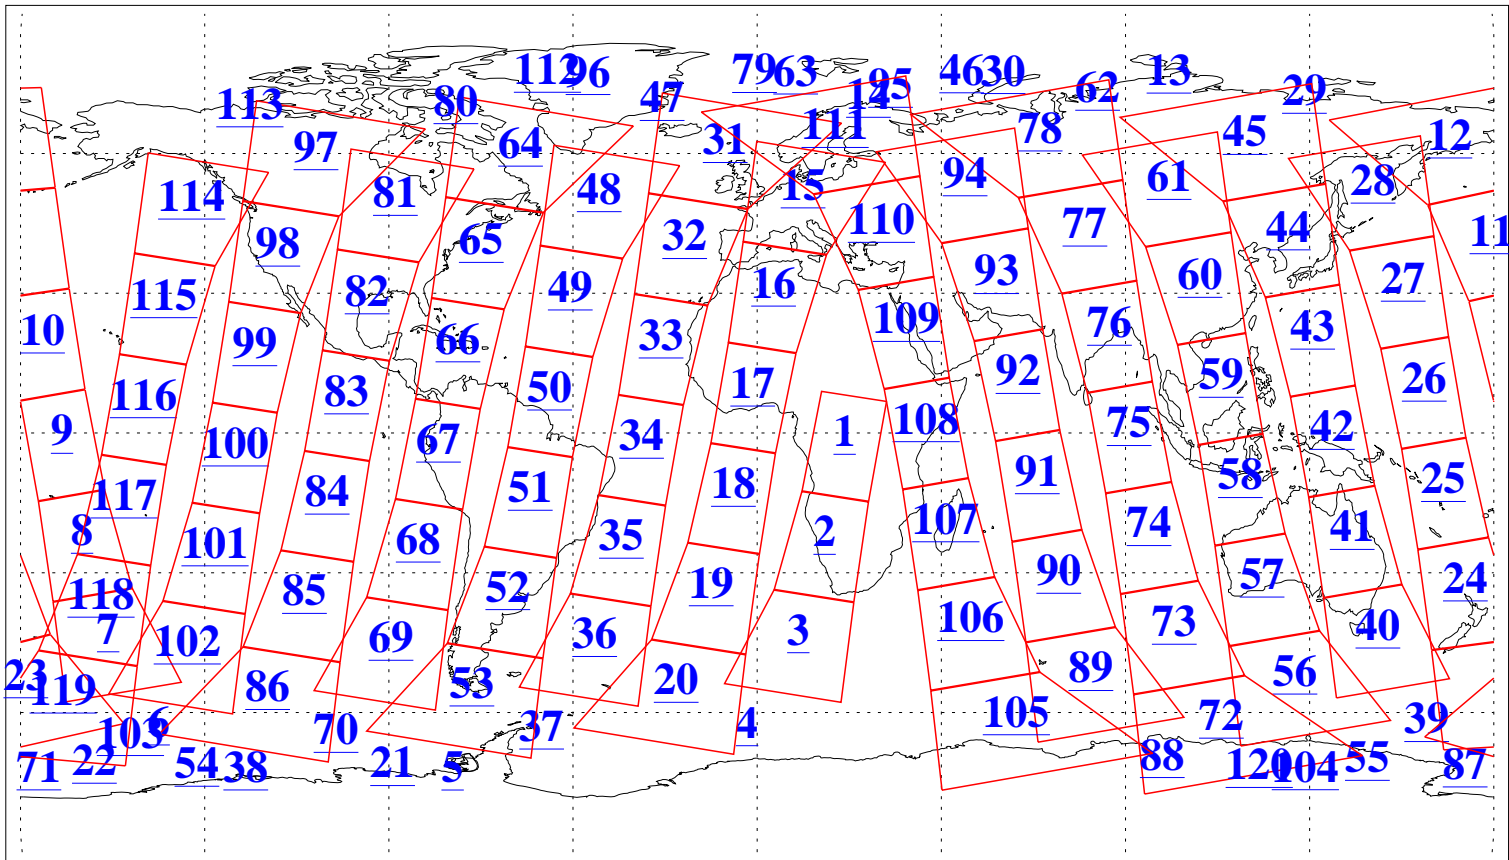

L1B Availability  
AMSU Granules: 240  
HSB Granules: 0  
AIRS Granules: 240

18 Aug 2021  
DoY 230  
Aqua Day 7046  
Granules: 1 to 120

Granules: 121 to 240

Legend: AMSU Available, *HSB Available*, AIRS Available

L1B Availability  
 AMSU Granules: 240  
 HSB Granules: 0  
 AIRS Granules: 240

18 Aug 2021  
 DoY 230  
 Aqua Day 7046  
 Ascending Granules

Descending Granules

Legend: AMSU Available, *HSB Available*, AIRS Available

L1B Availability  
 AMSU Granules: 240  
 HSB Granules: 0  
 AIRS Granules: 240

18 Aug 2021  
 DoY 230  
 Aqua Day 7046

Northern Hemisphere Granules

Southern Hemisphere Granules

Legend: AMSU Available, HSB Available, **AIRS Available**