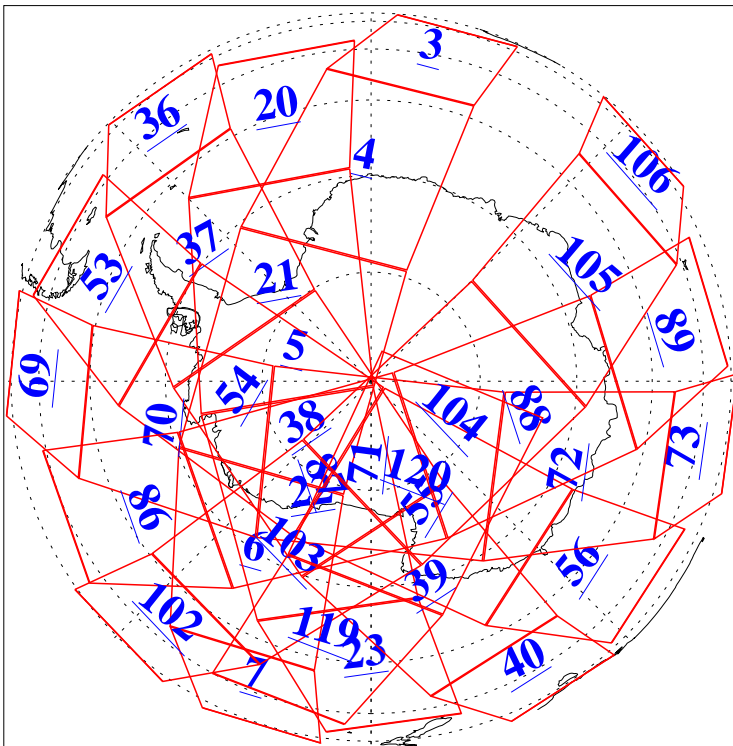

L1B Availability  
 AMSU Granules: 240  
 HSB Granules: 0  
 AIRS Granules: 240

18 Aug 2021  
 DoY 230  
 Aqua Day 7046  
 Ascending Granules

Descending Granules

Legend: AMSU Available, *HSB Available*, AIRS Available

L1B Availability  
 AMSU Granules: 240  
 HSB Granules: 0  
 AIRS Granules: 240

18 Aug 2021  
 DoY 230  
 Aqua Day 7046

Northern Hemisphere Granules

Southern Hemisphere Granules

Legend: AMSU Available, HSB Available, **AIRS Available**