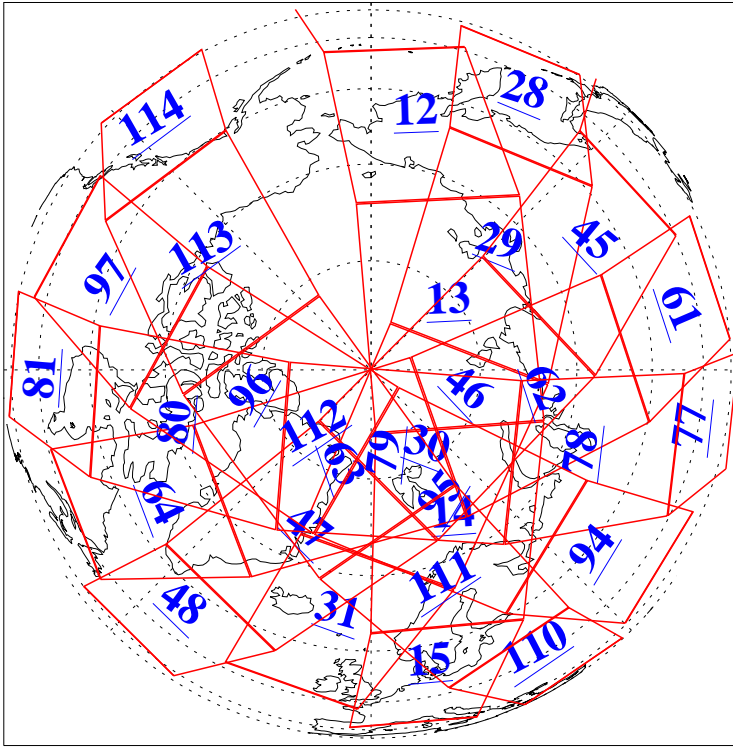

L1B Availability  
AMSU Granules: 240  
HSB Granules: 0  
AIRS Granules: 240

18 Aug 2021  
DoY 230  
Aqua Day 7046  
Granules: 1 to 120

Granules: 121 to 240

Legend: AMSU Available, *HSB Available*, AIRS Available

L1B Availability  
 AMSU Granules: 240  
 HSB Granules: 0  
 AIRS Granules: 240

18 Aug 2021  
 DoY 230  
 Aqua Day 7046  
 Ascending Granules

Descending Granules

Legend: AMSU Available, *HSB Available*, AIRS Available

L1B Availability  
 AMSU Granules: 240  
 HSB Granules: 0  
 AIRS Granules: 240

18 Aug 2021  
 DoY 230  
 Aqua Day 7046

Northern Hemisphere Granules

Southern Hemisphere Granules

Legend: AMSU Available, HSB Available, **AIRS Available**