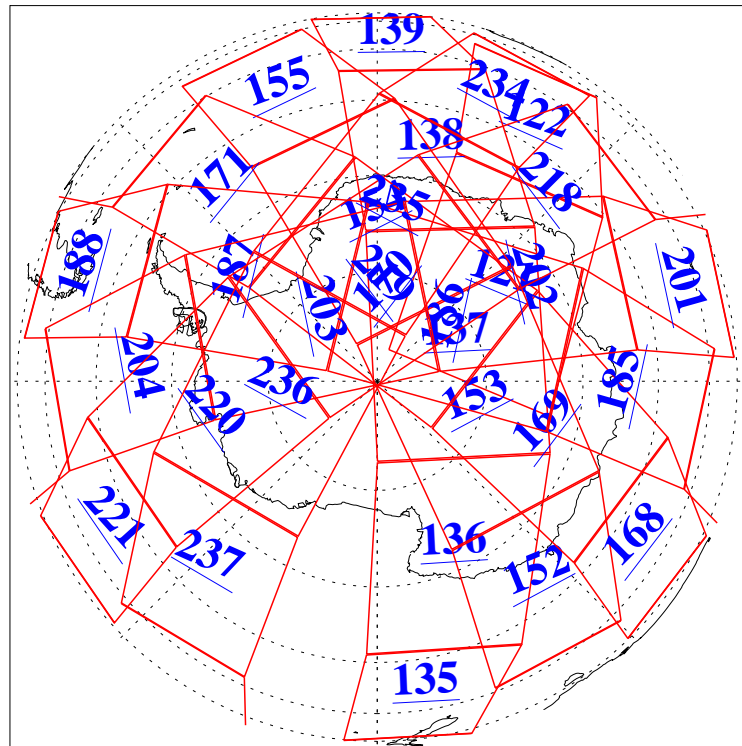

L1B Availability  
 AMSU Granules: 240  
 HSB Granules: 0  
 AIRS Granules: 240

18 Aug 2021  
 DoY 230  
 Aqua Day 7046  
 Ascending Granules

Descending Granules

Legend: AMSU Available, *HSB Available*, AIRS Available

L1B Availability  
 AMSU Granules: 240  
 HSB Granules: 0  
 AIRS Granules: 240

18 Aug 2021  
 DoY 230  
 Aqua Day 7046

Northern Hemisphere Granules

Southern Hemisphere Granules

Legend: AMSU Available, HSB Available, **AIRS Available**