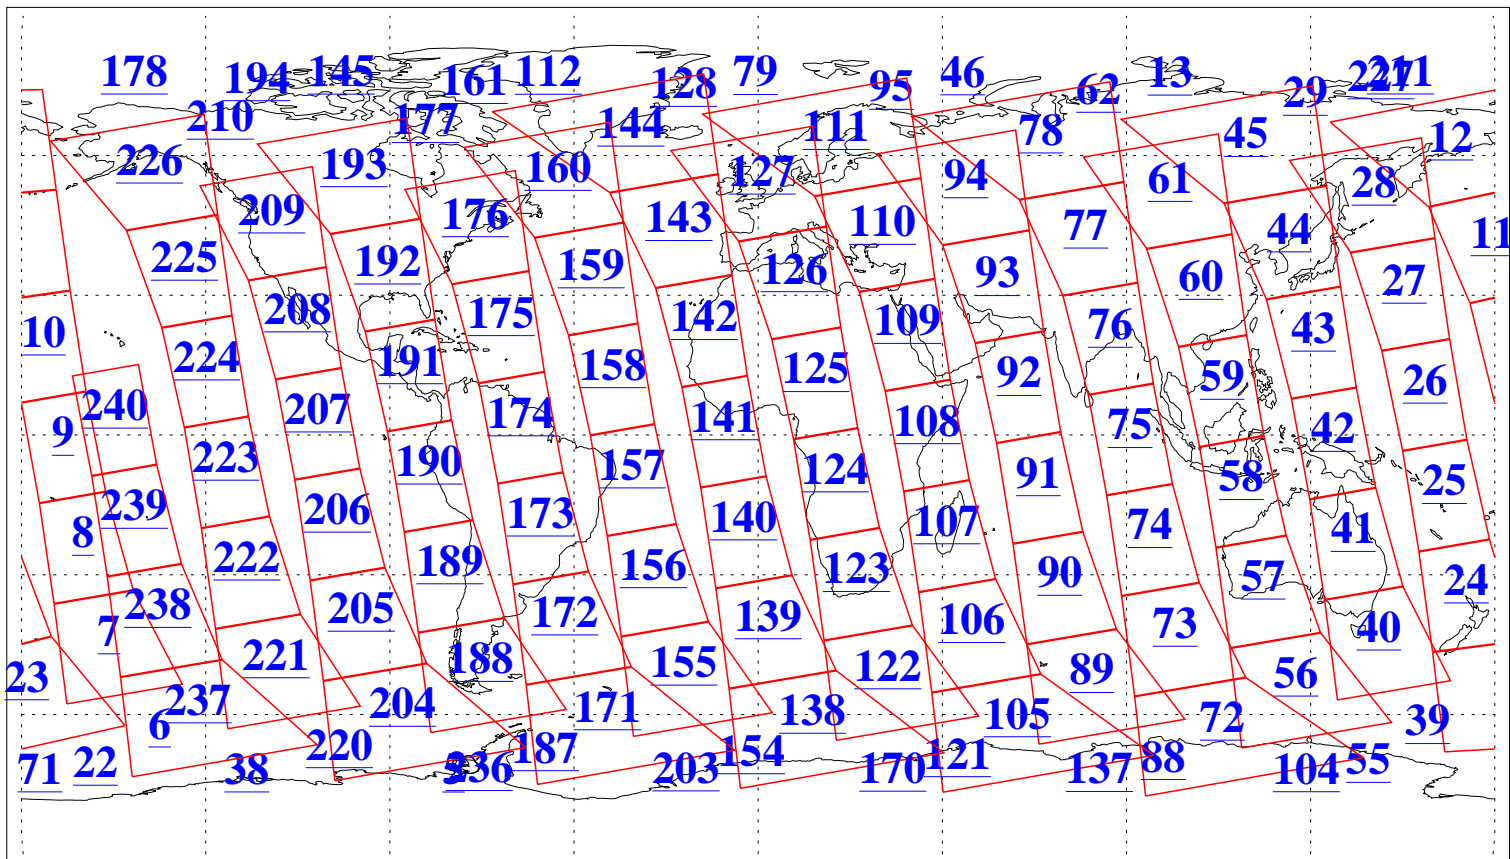

L1B Availability  
AMSU Granules: 240  
HSB Granules: 0  
AIRS Granules: 240

18 Aug 2021  
DoY 230  
Aqua Day 7046  
Granules: 1 to 120

Granules: 121 to 240

Legend: AMSU Available, *HSB Available*, AIRS Available

L1B Availability  
 AMSU Granules: 240  
 HSB Granules: 0  
 AIRS Granules: 240

18 Aug 2021  
 DoY 230  
 Aqua Day 7046  
 Ascending Granules

Descending Granules

Legend: AMSU Available, *HSB Available*, AIRS Available

L1B Availability  
 AMSU Granules: 240  
 HSB Granules: 0  
 AIRS Granules: 240

18 Aug 2021  
 DoY 230  
 Aqua Day 7046

Northern Hemisphere Granules

Southern Hemisphere Granules

Legend: AMSU Available, HSB Available, **AIRS Available**