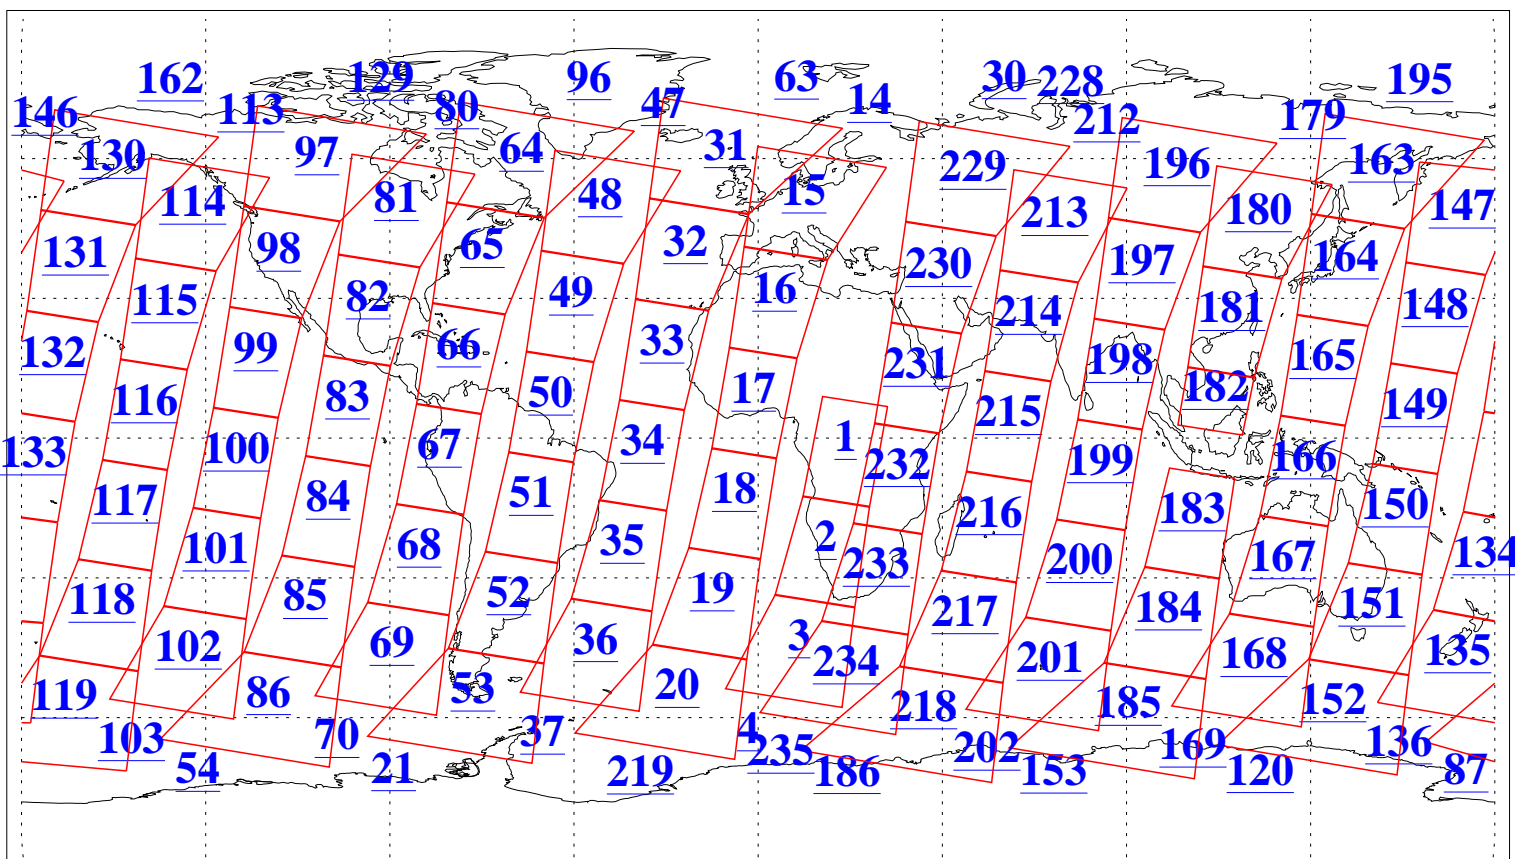

L1B Availability  
AMSU Granules: 240  
HSB Granules: 0  
AIRS Granules: 240

18 Aug 2021  
DoY 230  
Aqua Day 7046  
Granules: 1 to 120

Granules: 121 to 240

Legend: AMSU Available, *HSB Available*, AIRS Available

L1B Availability  
 AMSU Granules: 240  
 HSB Granules: 0  
 AIRS Granules: 240

18 Aug 2021  
 DoY 230  
 Aqua Day 7046  
 Ascending Granules

Descending Granules

Legend: AMSU Available, *HSB Available*, AIRS Available

L1B Availability  
 AMSU Granules: 240  
 HSB Granules: 0  
 AIRS Granules: 240

18 Aug 2021  
 DoY 230  
 Aqua Day 7046

Northern Hemisphere Granules

Southern Hemisphere Granules

Legend: AMSU Available, HSB Available, **AIRS Available**