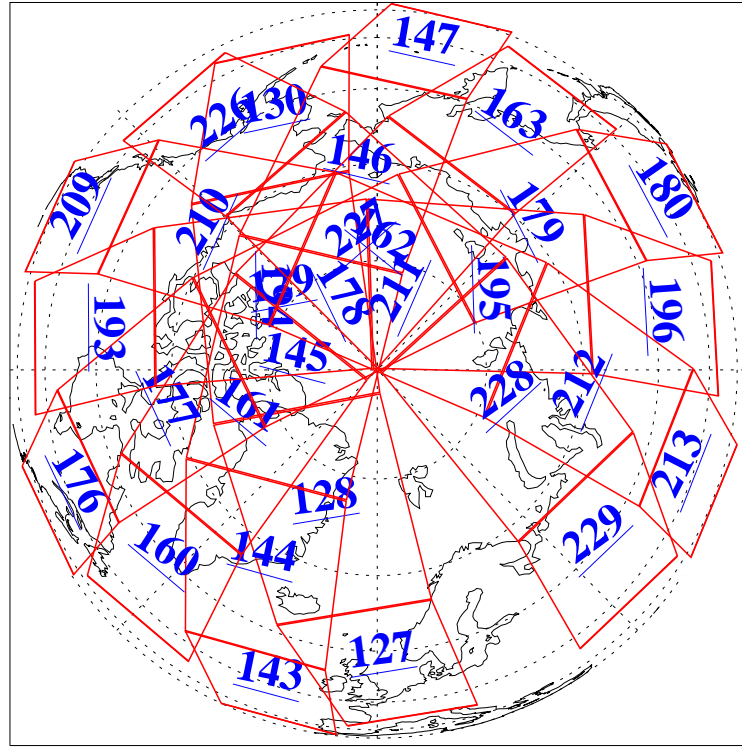

L1B Availability  
 AMSU Granules: 240  
 HSB Granules: 0  
 AIRS Granules: 240

18 Aug 2021  
 DoY 230  
 Aqua Day 7046  
 Ascending Granules

Descending Granules

Legend: AMSU Available, *HSB Available*, AIRS Available

L1B Availability  
 AMSU Granules: 240  
 HSB Granules: 0  
 AIRS Granules: 240

18 Aug 2021  
 DoY 230  
 Aqua Day 7046

Northern Hemisphere Granules

Southern Hemisphere Granules

Legend: AMSU Available, HSB Available, **AIRS Available**