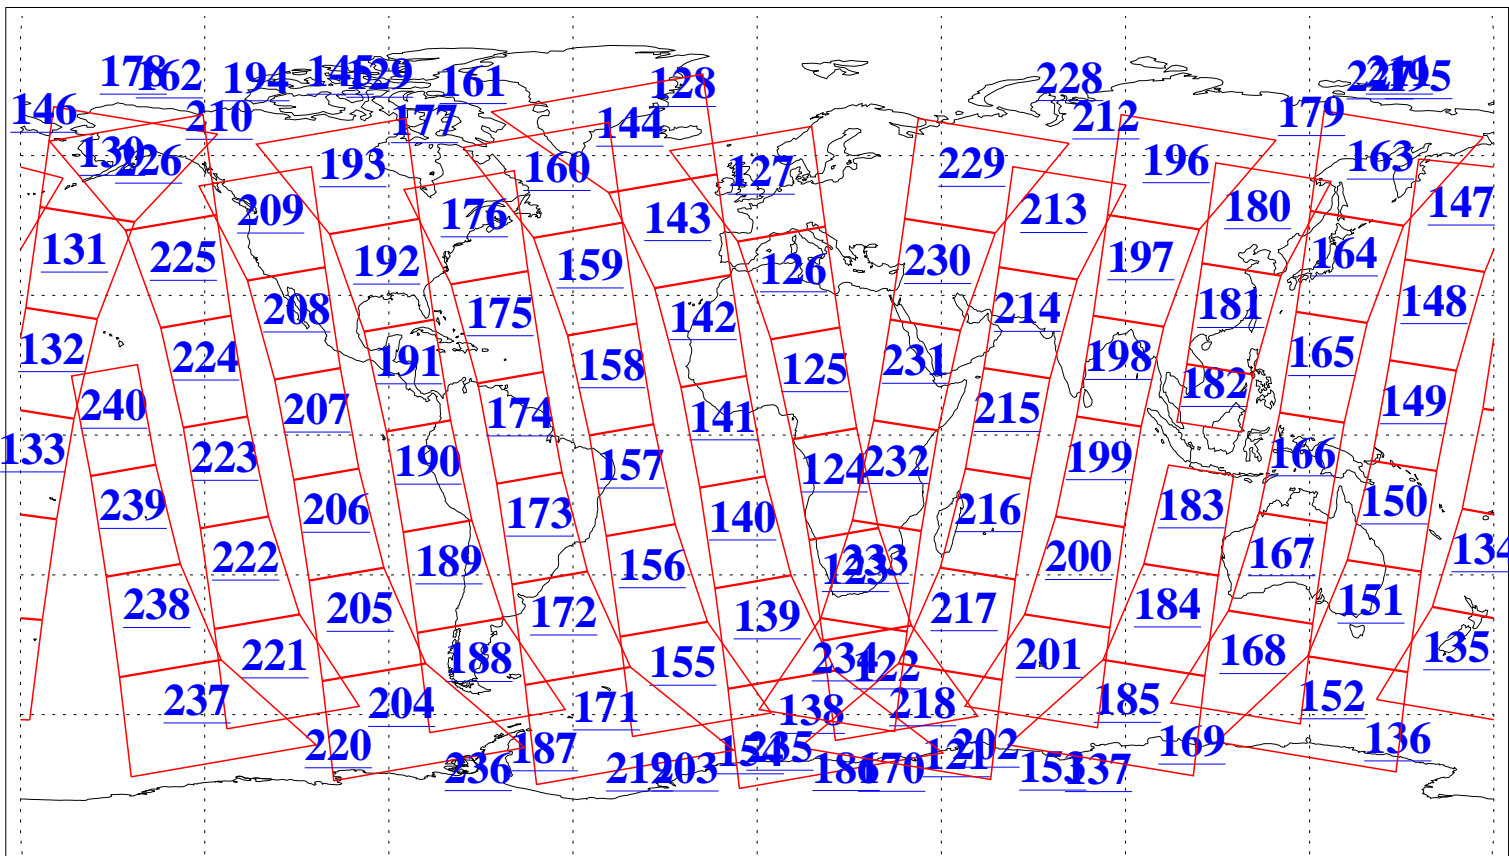

L1B Availability  
AMSU Granules: 240  
HSB Granules: 0  
AIRS Granules: 240

18 Aug 2021  
DoY 230  
Aqua Day 7046  
Granules: 1 to 120

Granules: 121 to 240

Legend: AMSU Available, *HSB Available*, AIRS Available

L1B Availability  
 AMSU Granules: 240  
 HSB Granules: 0  
 AIRS Granules: 240

18 Aug 2021  
 DoY 230  
 Aqua Day 7046  
 Ascending Granules

Descending Granules

Legend: AMSU Available, *HSB Available*, AIRS Available

L1B Availability  
 AMSU Granules: 240  
 HSB Granules: 0  
 AIRS Granules: 240

18 Aug 2021  
 DoY 230  
 Aqua Day 7046

Northern Hemisphere Granules

Southern Hemisphere Granules

Legend: AMSU Available, HSB Available, **AIRS Available**