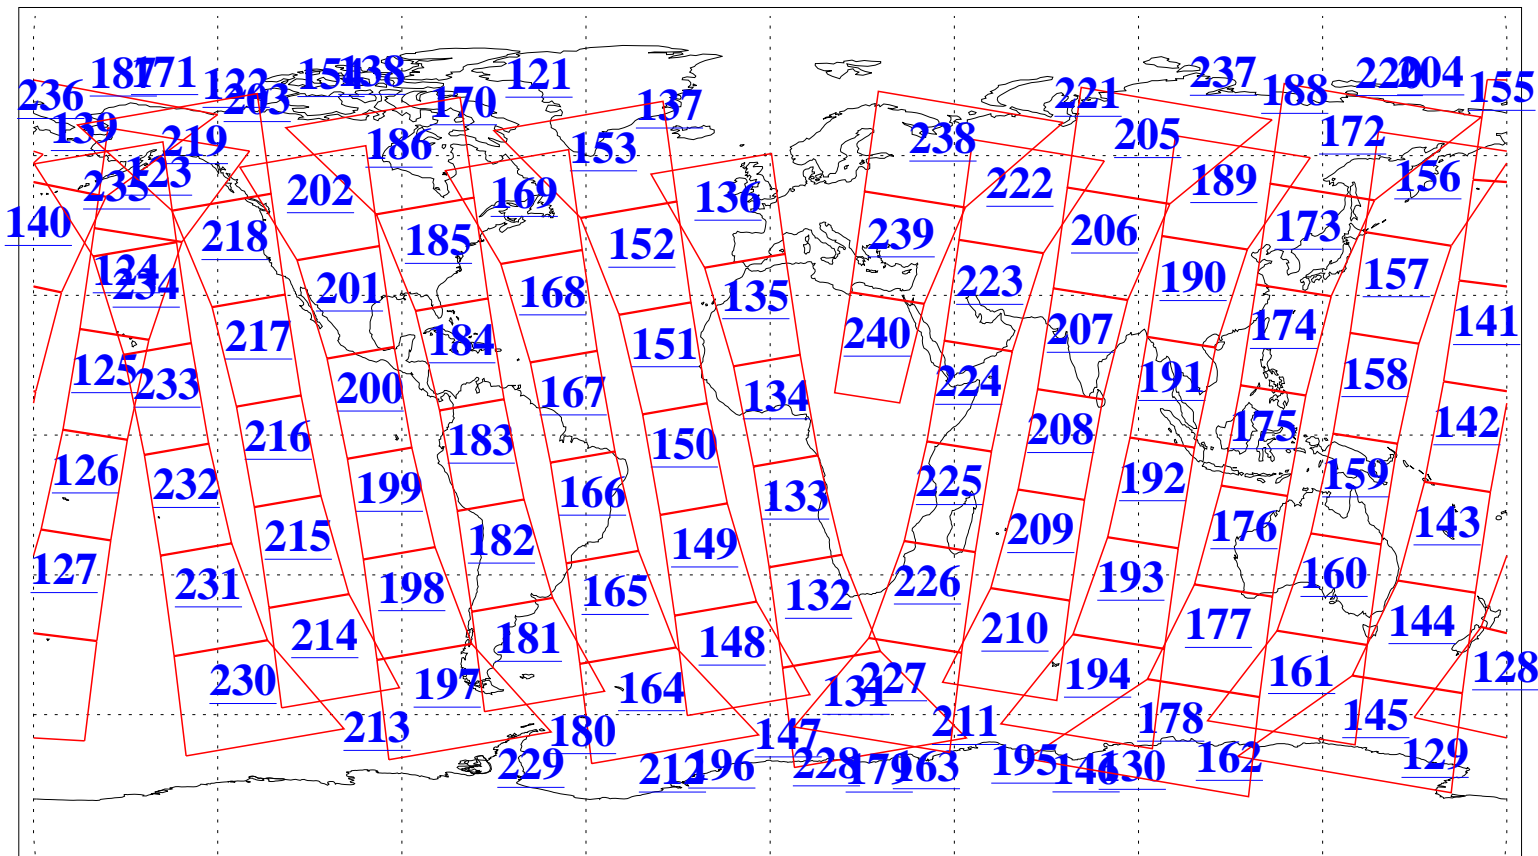

L1B Availability  
AMSU Granules: 240  
HSB Granules: 0  
AIRS Granules: 240

17 Aug 2021  
DoY 229  
Aqua Day 7045  
Granules: 1 to 120

Granules: 121 to 240

Legend: AMSU Available, *HSB Available*, *AIRS Available*

L1B Availability  
 AMSU Granules: 240  
 HSB Granules: 0  
 AIRS Granules: 240

17 Aug 2021  
 DoY 229  
 Aqua Day 7045

Ascending Granules

Descending Granules

Legend: AMSU Available, HSB Available, AIRS Available

L1B Availability  
 AMSU Granules: 240  
 HSB Granules: 0  
 AIRS Granules: 240

17 Aug 2021  
 DoY 229  
 Aqua Day 7045

Northern Hemisphere Granules

Southern Hemisphere Granules

Legend: AMSU Available, HSB Available, AIRS Available