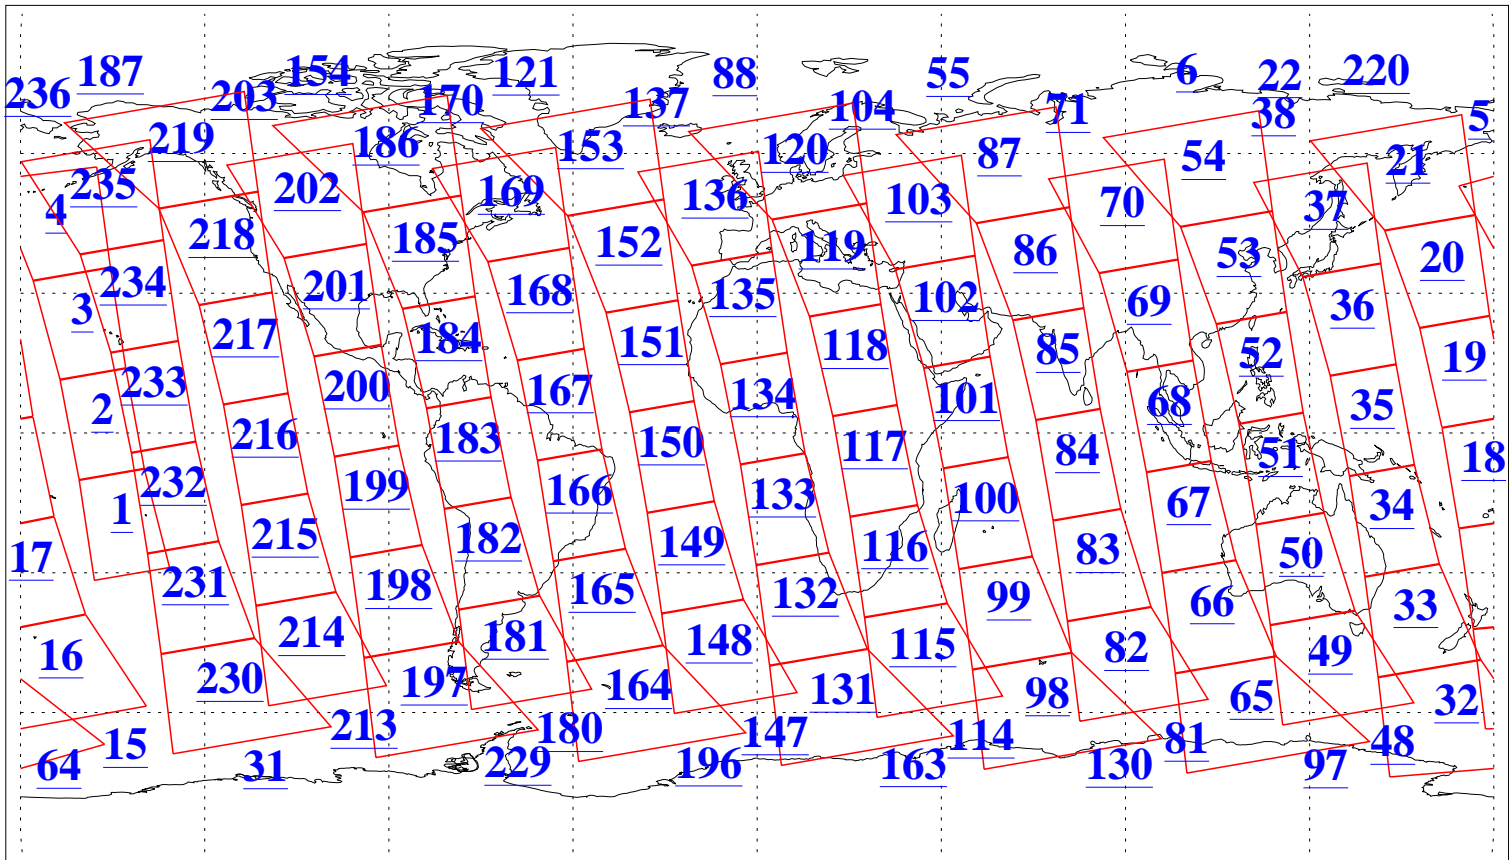

L1B Availability  
AMSU Granules: 240  
HSB Granules: 0  
AIRS Granules: 240

17 Aug 2021  
DoY 229  
Aqua Day 7045  
Granules: 1 to 120

Granules: 121 to 240

Legend: AMSU Available, *HSB Available*, *AIRS Available*

L1B Availability  
 AMSU Granules: 240  
 HSB Granules: 0  
 AIRS Granules: 240

17 Aug 2021  
 DoY 229  
 Aqua Day 7045

Ascending Granules

Descending Granules

Legend: AMSU Available, HSB Available, AIRS Available

L1B Availability  
 AMSU Granules: 240  
 HSB Granules: 0  
 AIRS Granules: 240

17 Aug 2021  
 DoY 229  
 Aqua Day 7045

Northern Hemisphere Granules

Southern Hemisphere Granules

Legend: AMSU Available, HSB Available, AIRS Available