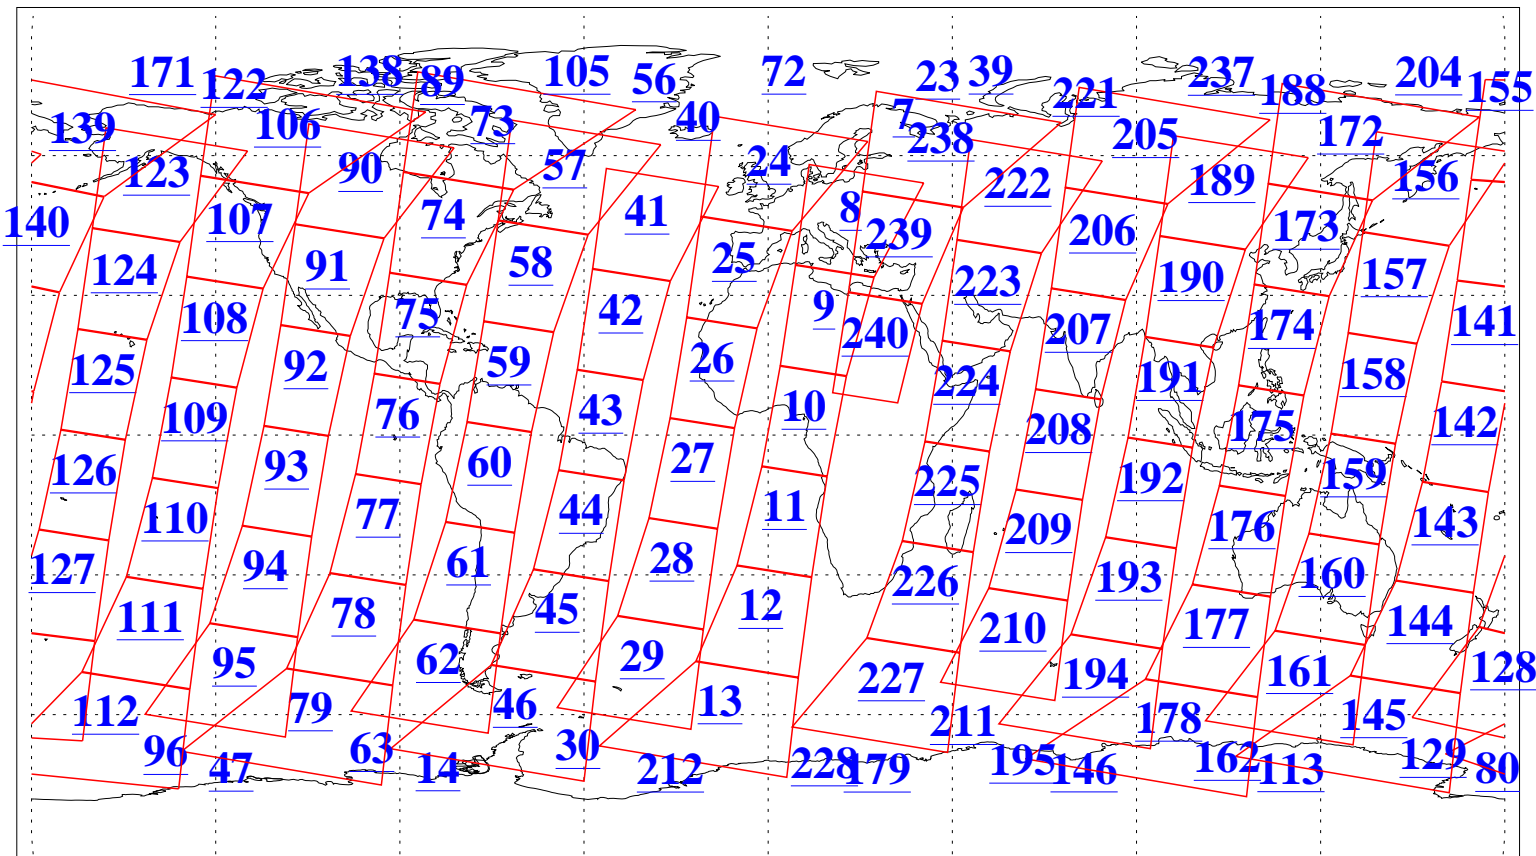

L1B Availability  
AMSU Granules: 240  
HSB Granules: 0  
AIRS Granules: 240

17 Aug 2021  
DoY 229  
Aqua Day 7045  
Granules: 1 to 120

Granules: 121 to 240

Legend: AMSU Available, *HSB Available*, *AIRS Available*

L1B Availability  
 AMSU Granules: 240  
 HSB Granules: 0  
 AIRS Granules: 240

17 Aug 2021  
 DoY 229  
 Aqua Day 7045

Ascending Granules

Descending Granules

Legend: AMSU Available, HSB Available, AIRS Available

L1B Availability  
 AMSU Granules: 240  
 HSB Granules: 0  
 AIRS Granules: 240

17 Aug 2021  
 DoY 229  
 Aqua Day 7045

Northern Hemisphere Granules

Southern Hemisphere Granules

Legend: AMSU Available, HSB Available, AIRS Available