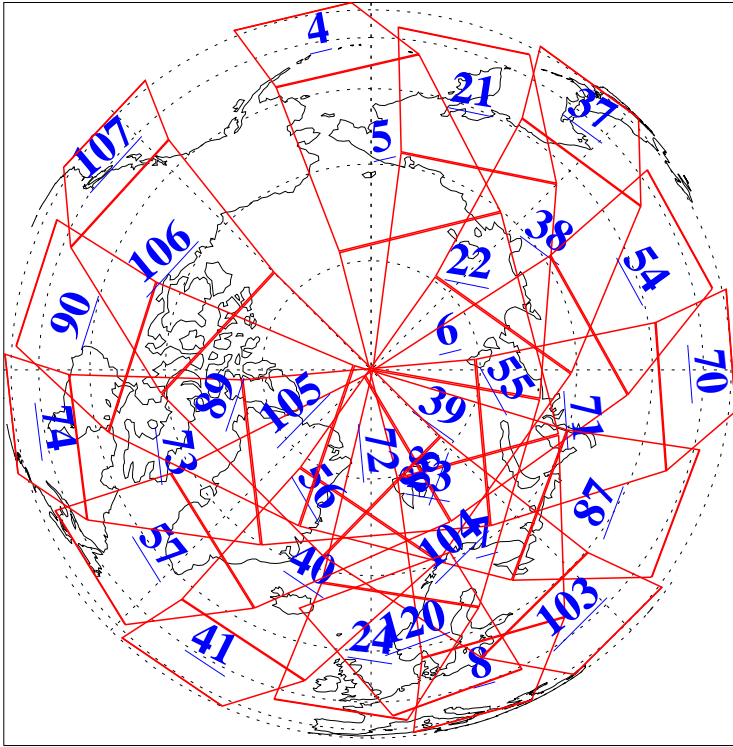

L1B Availability  
AMSU Granules: 240  
HSB Granules: 0  
AIRS Granules: 240

17 Aug 2021  
DoY 229  
Aqua Day 7045  
Granules: 1 to 120

Granules: 121 to 240

Legend: AMSU Available, *HSB Available*, *AIRS Available*

L1B Availability  
 AMSU Granules: 240  
 HSB Granules: 0  
 AIRS Granules: 240

17 Aug 2021  
 DoY 229  
 Aqua Day 7045

Ascending Granules

Descending Granules

Legend: AMSU Available, HSB Available, AIRS Available

L1B Availability  
 AMSU Granules: 240  
 HSB Granules: 0  
 AIRS Granules: 240

17 Aug 2021  
 DoY 229  
 Aqua Day 7045

Northern Hemisphere Granules

Southern Hemisphere Granules

Legend: AMSU Available, HSB Available, AIRS Available