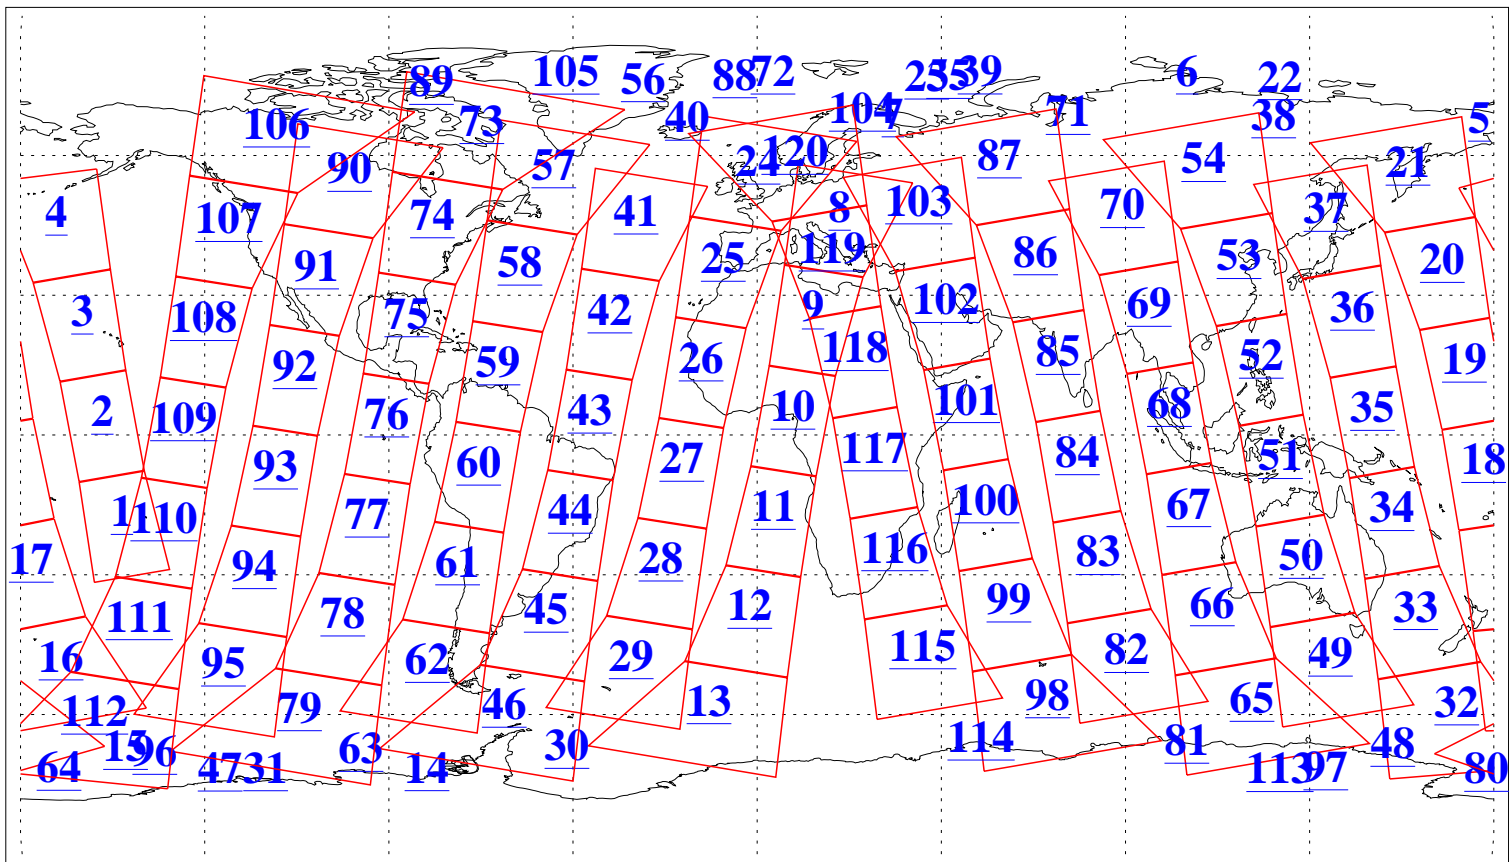

L1B Availability  
AMSU Granules: 240  
HSB Granules: 0  
AIRS Granules: 240

17 Aug 2021  
DoY 229  
Aqua Day 7045  
Granules: 1 to 120

Granules: 121 to 240

Legend: AMSU Available, *HSB Available*, *AIRS Available*

L1B Availability  
 AMSU Granules: 240  
 HSB Granules: 0  
 AIRS Granules: 240

17 Aug 2021  
 DoY 229  
 Aqua Day 7045

Ascending Granules

Descending Granules

Legend: AMSU Available, HSB Available, AIRS Available

L1B Availability  
 AMSU Granules: 240  
 HSB Granules: 0  
 AIRS Granules: 240

17 Aug 2021  
 DoY 229  
 Aqua Day 7045

Northern Hemisphere Granules

Southern Hemisphere Granules

Legend: AMSU Available, HSB Available, AIRS Available