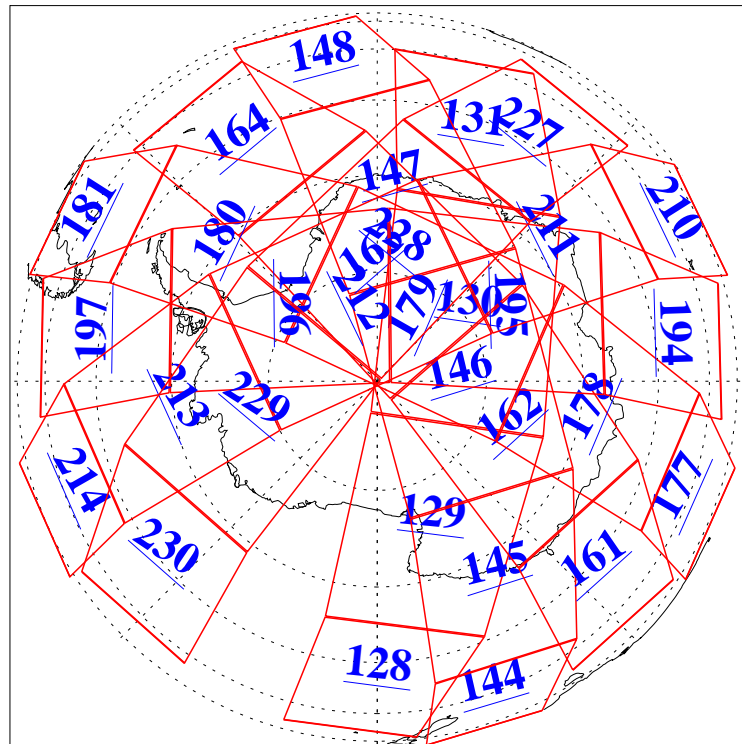

L1B Availability  
 AMSU Granules: 240  
 HSB Granules: 0  
 AIRS Granules: 240

17 Aug 2021  
 DoY 229  
 Aqua Day 7045

Ascending Granules

Descending Granules

Legend: AMSU Available, HSB Available, AIRS Available

L1B Availability  
 AMSU Granules: 240  
 HSB Granules: 0  
 AIRS Granules: 240

17 Aug 2021  
 DoY 229  
 Aqua Day 7045

Northern Hemisphere Granules

Southern Hemisphere Granules

Legend: AMSU Available, HSB Available, AIRS Available