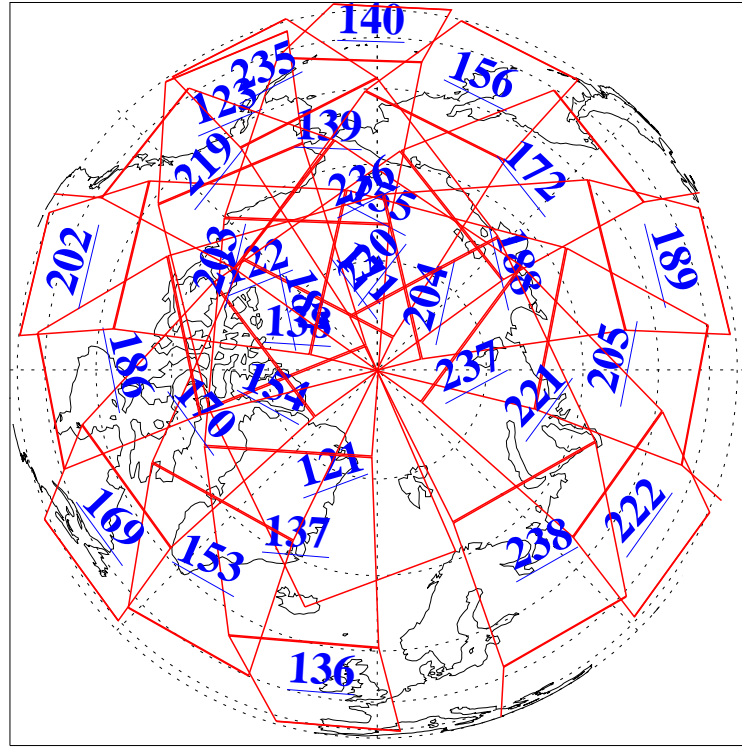

L1B Availability  
 AMSU Granules: 240  
 HSB Granules: 0  
 AIRS Granules: 240

17 Aug 2021  
 DoY 229  
 Aqua Day 7045

Ascending Granules

Descending Granules

Legend: AMSU Available, HSB Available, AIRS Available

L1B Availability  
 AMSU Granules: 240  
 HSB Granules: 0  
 AIRS Granules: 240

17 Aug 2021  
 DoY 229  
 Aqua Day 7045

Northern Hemisphere Granules

Southern Hemisphere Granules

Legend: AMSU Available, HSB Available, AIRS Available