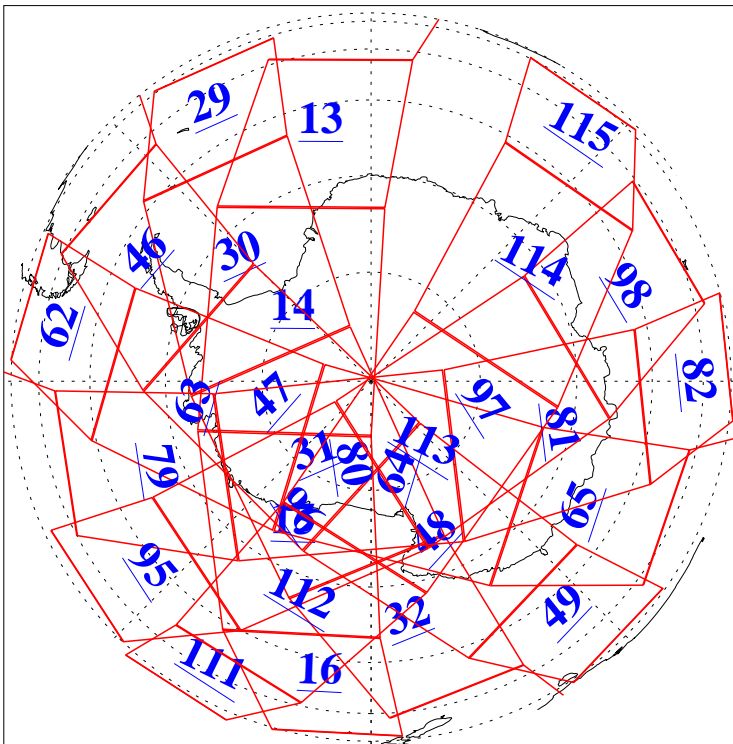

L1B Availability  
AMSU Granules: 240  
HSB Granules: 0  
AIRS Granules: 240

17 Aug 2021  
DoY 229  
Aqua Day 7045  
Granules: 1 to 120

Granules: 121 to 240

Legend: AMSU Available, *HSB Available*, *AIRS Available*

L1B Availability  
 AMSU Granules: 240  
 HSB Granules: 0  
 AIRS Granules: 240

17 Aug 2021  
 DoY 229  
 Aqua Day 7045

Ascending Granules

Descending Granules

Legend: AMSU Available, HSB Available, AIRS Available

L1B Availability  
 AMSU Granules: 240  
 HSB Granules: 0  
 AIRS Granules: 240

17 Aug 2021  
 DoY 229  
 Aqua Day 7045

Northern Hemisphere Granules

Southern Hemisphere Granules

Legend: AMSU Available, HSB Available, AIRS Available