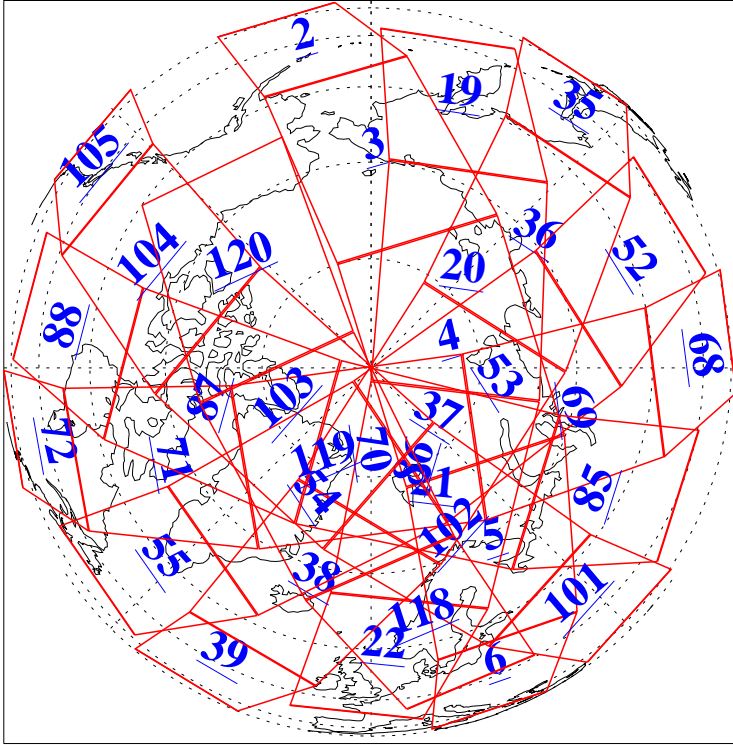

L1B Availability
AMSU Granules: 240
HSB Granules: 0
AIRS Granules: 240

3 Aug 2021
DoY 215
Aqua Day 7031

Northern Hemisphere Granules

Southern Hemisphere Granules