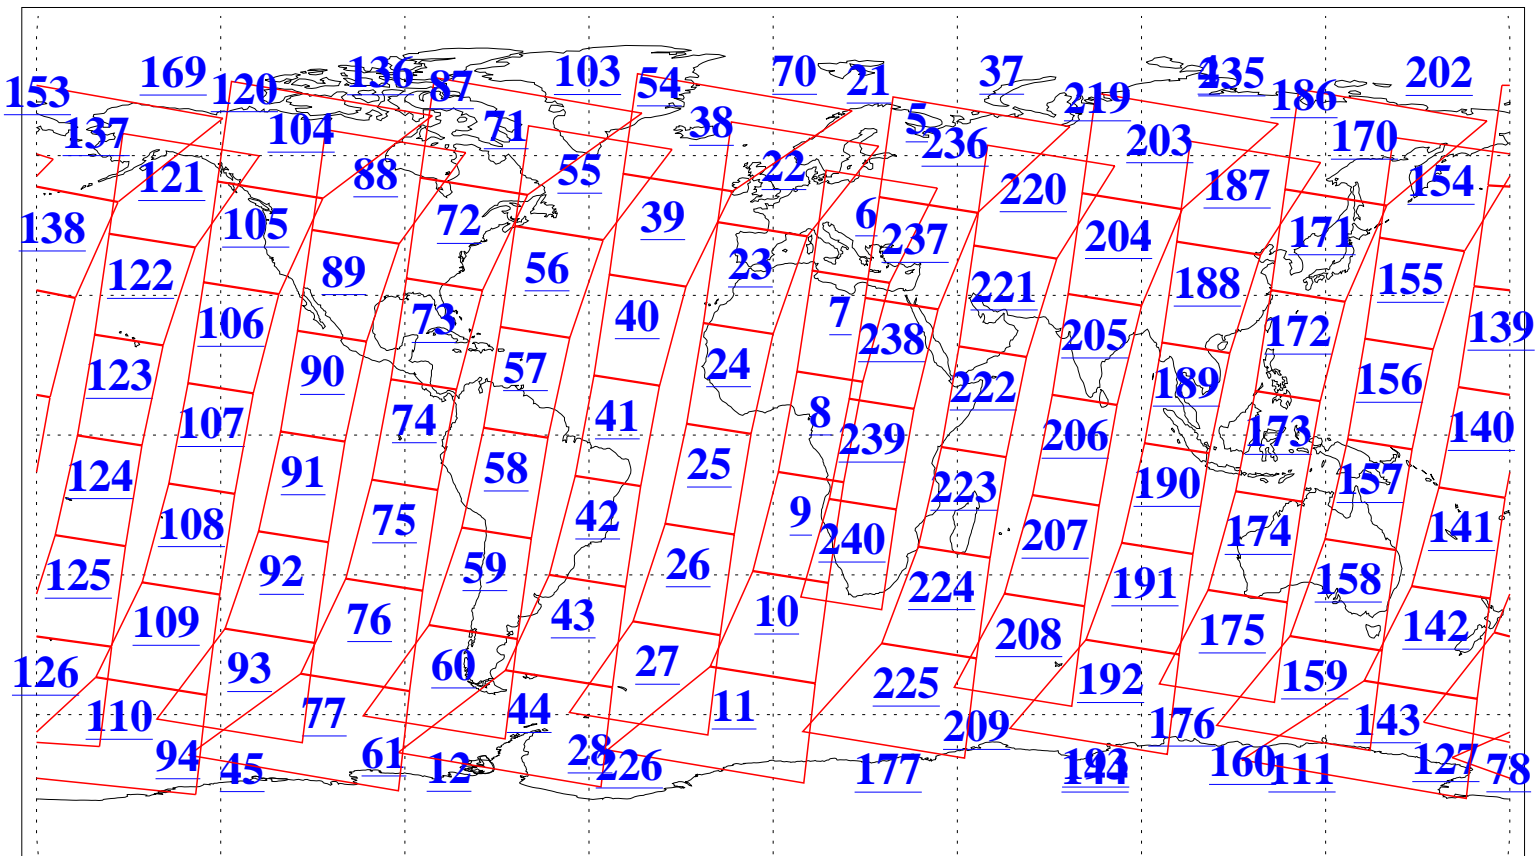

L1B Availability
 AMSU Granules: 240
 HSB Granules: 0
 AIRS Granules: 240

3 Aug 2021
 DoY 215
 Aqua Day 7031
 Granules: 1 to 120

Granules: 121 to 240

Legend: AMSU Available, *HSB Available*, AIRS Available

L1B Availability
AMSU Granules: 240
HSB Granules: 0
AIRS Granules: 240

3 Aug 2021
DoY 215
Aqua Day 7031

Ascending Granules

Descending Granules

Legend: AMSU Available, *HSB Available*, *AIRS Available*

L1B Availability
 AMSU Granules: 240
 HSB Granules: 0
 AIRS Granules: 240