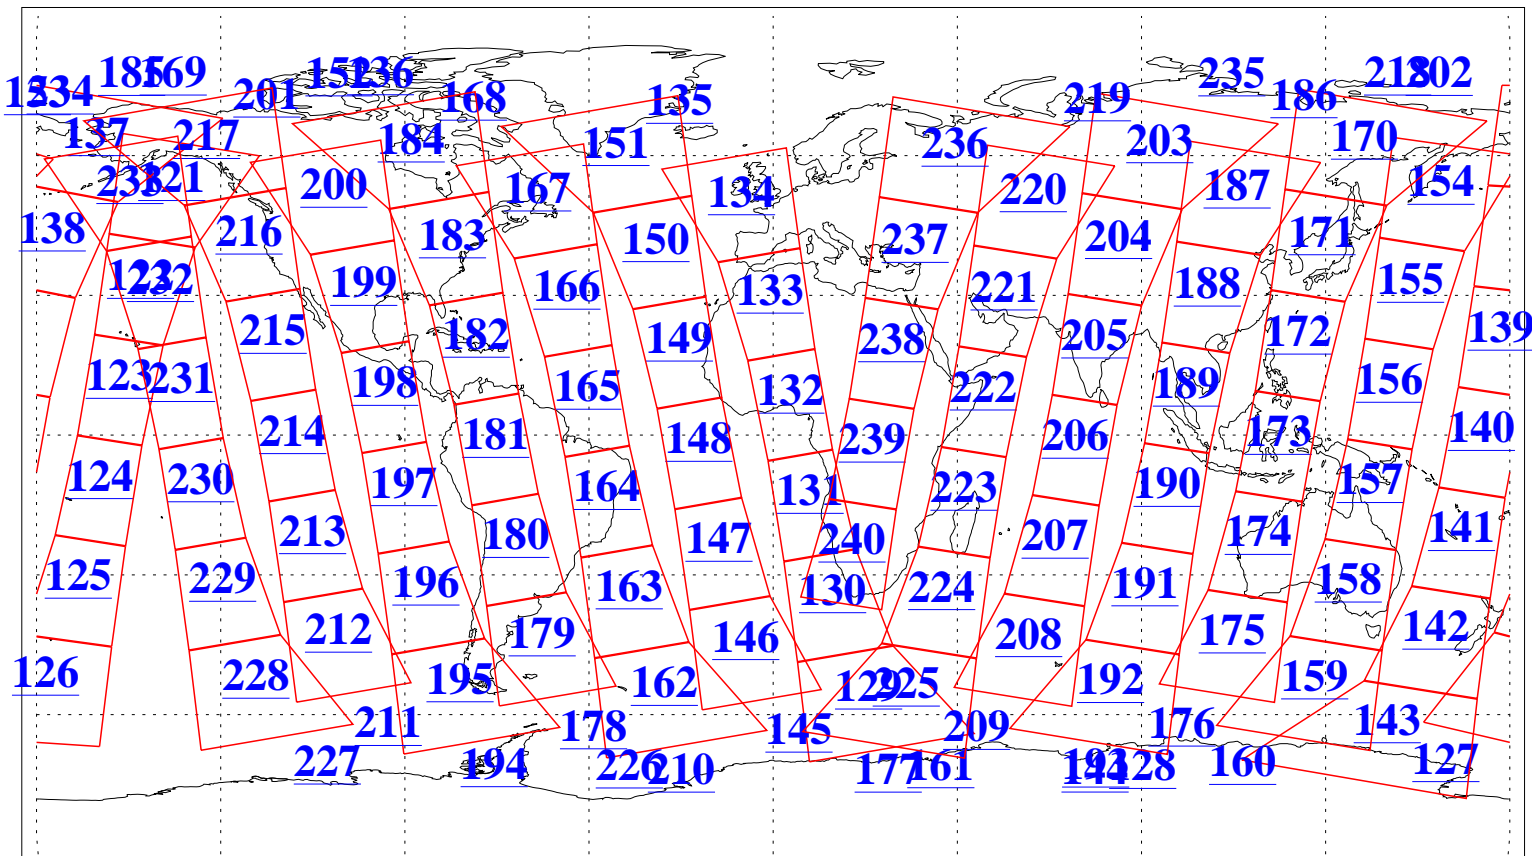

L1B Availability
 AMSU Granules: 240
 HSB Granules: 0
 AIRS Granules: 240

3 Aug 2021
 DoY 215
 Aqua Day 7031
 Granules: 1 to 120

Granules: 121 to 240

Legend: AMSU Available, *HSB Available*, AIRS Available

L1B Availability
AMSU Granules: 240
HSB Granules: 0
AIRS Granules: 240

3 Aug 2021
DoY 215
Aqua Day 7031

Ascending Granules

Descending Granules

Legend: AMSU Available, *HSB Available*, *AIRS Available*

L1B Availability
 AMSU Granules: 240
 HSB Granules: 0
 AIRS Granules: 240

3 Aug 2021
 DoY 215
 Aqua Day 7031

Northern Hemisphere Granules

Southern Hemisphere Granules

Legend: AMSU Available, HSB Available, AIRS Available