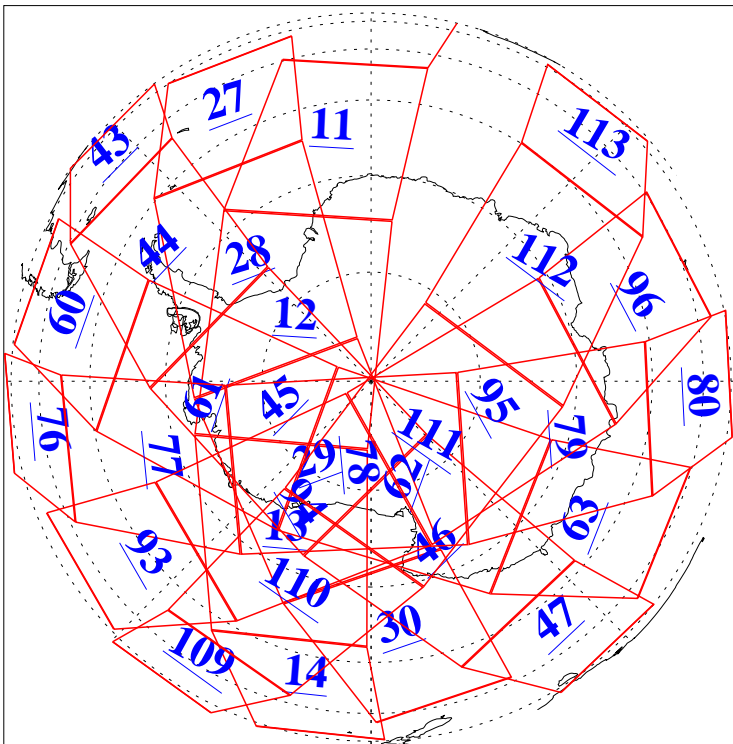

L1B Availability
 AMSU Granules: 240
 HSB Granules: 0
 AIRS Granules: 240

3 Aug 2021
 DoY 215
 Aqua Day 7031
 Granules: 1 to 120

Granules: 121 to 240

Legend: AMSU Available, *HSB Available*, AIRS Available

L1B Availability
AMSU Granules: 240
HSB Granules: 0
AIRS Granules: 240

3 Aug 2021
DoY 215
Aqua Day 7031

Ascending Granules

Descending Granules

Legend: AMSU Available, *HSB Available*, *AIRS Available*

L1B Availability
 AMSU Granules: 240
 HSB Granules: 0
 AIRS Granules: 240

3 Aug 2021
 DoY 215
 Aqua Day 7031

Northern Hemisphere Granules

Southern Hemisphere Granules

Legend: AMSU Available, HSB Available, AIRS Available