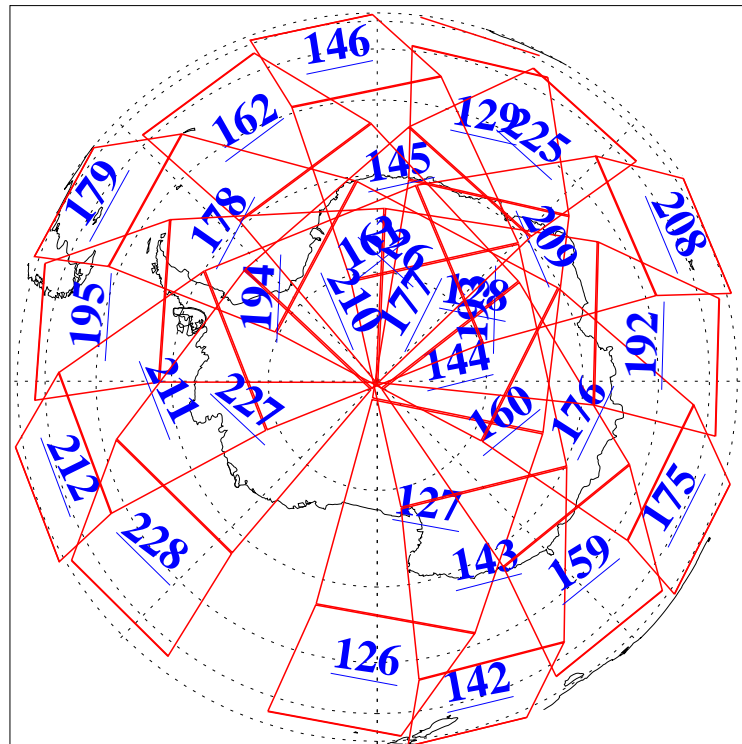

Legend: AMSU Available, HSB Available, AIRS Available