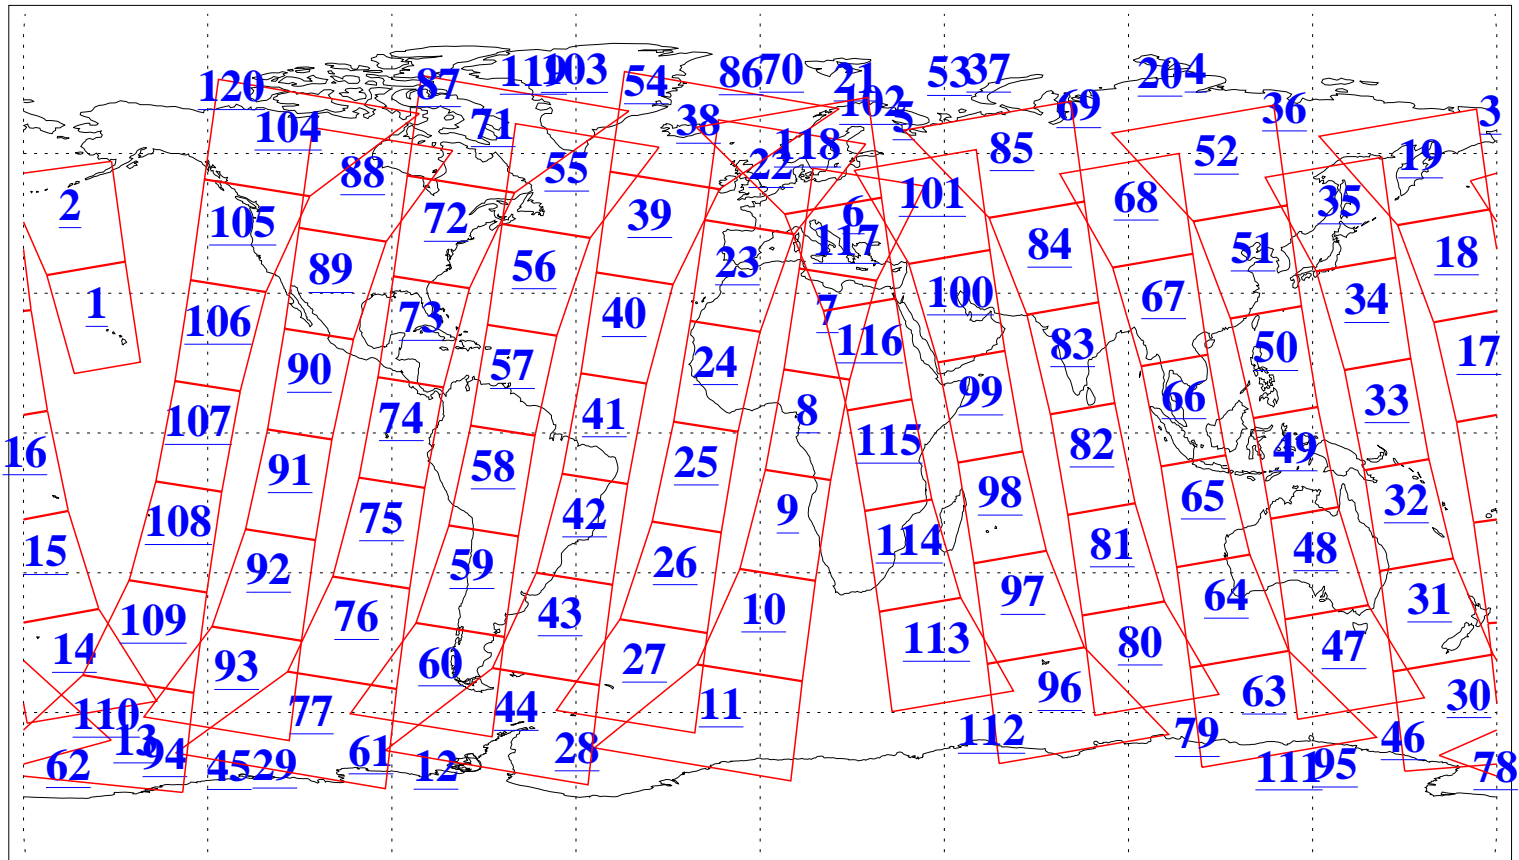

L1B Availability
 AMSU Granules: 240
 HSB Granules: 0
 AIRS Granules: 240

3 Aug 2021
 DoY 215
 Aqua Day 7031
 Granules: 1 to 120

Granules: 121 to 240

Legend: AMSU Available, *HSB Available*, AIRS Available

L1B Availability
AMSU Granules: 240
HSB Granules: 0
AIRS Granules: 240

3 Aug 2021
DoY 215
Aqua Day 7031

Ascending Granules

Descending Granules

Legend: AMSU Available, *HSB Available*, *AIRS Available*

L1B Availability
 AMSU Granules: 240
 HSB Granules: 0
 AIRS Granules: 240

3 Aug 2021
 DoY 215
 Aqua Day 7031

Northern Hemisphere Granules

Southern Hemisphere Granules

Legend: AMSU Available, HSB Available, AIRS Available