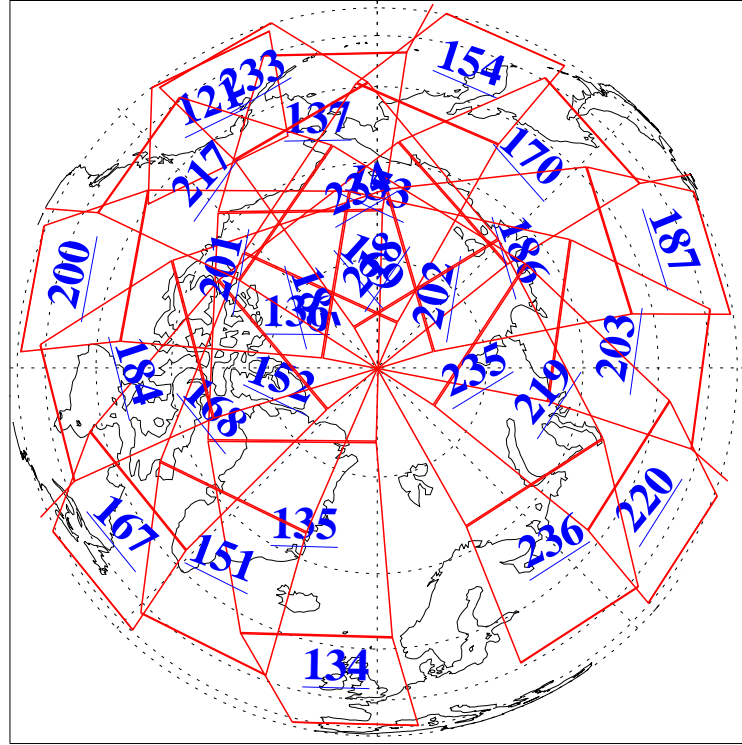

L1B Availability
AMSU Granules: 240
HSB Granules: 0
AIRS Granules: 240

3 Aug 2021
DoY 215
Aqua Day 7031

Northern Hemisphere Granules

Southern Hemisphere Granules