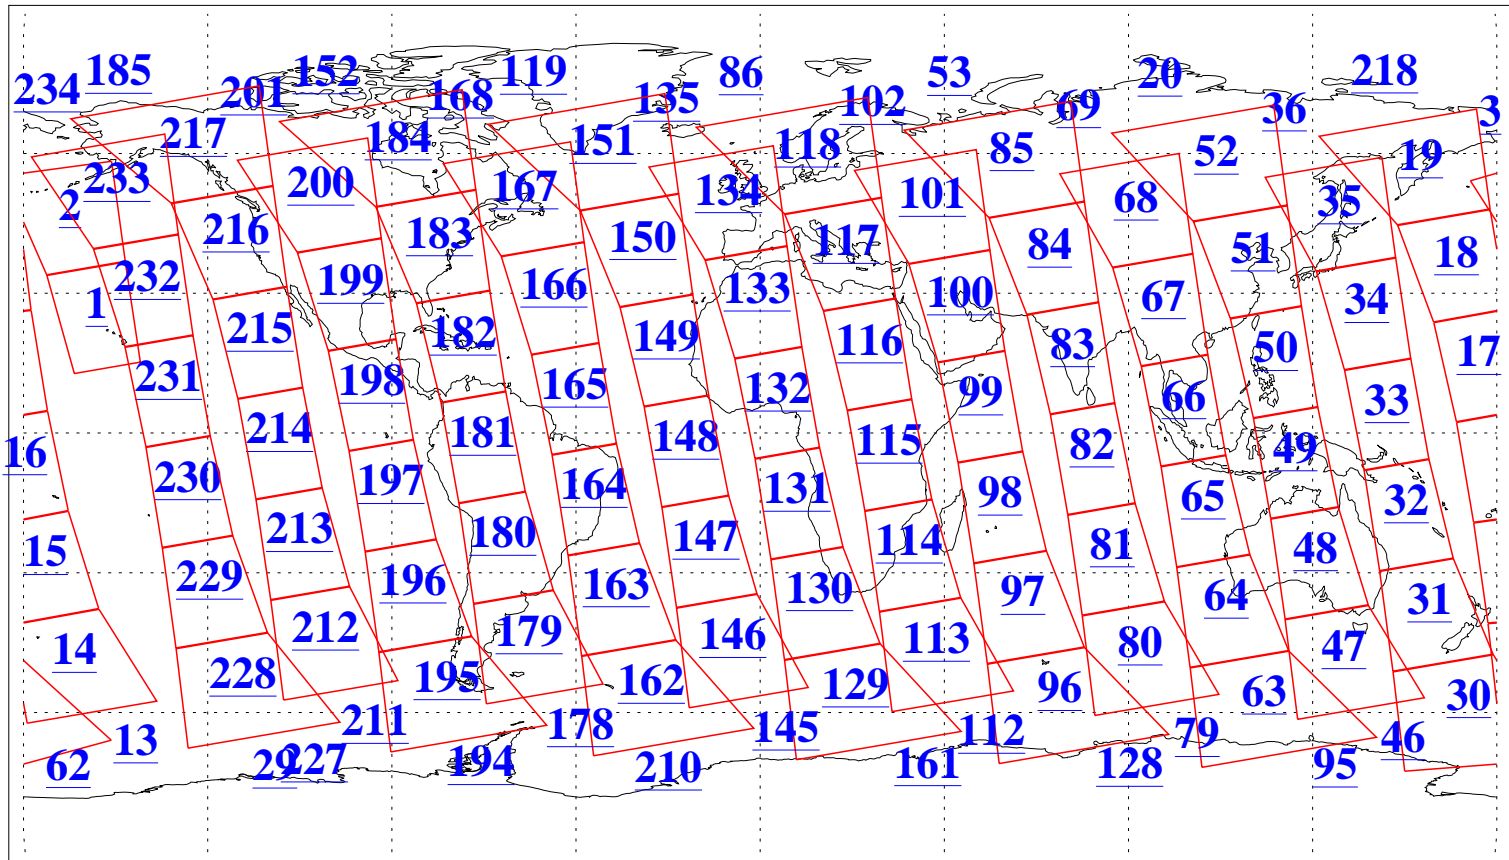

L1B Availability
 AMSU Granules: 240
 HSB Granules: 0
 AIRS Granules: 240

3 Aug 2021
 DoY 215
 Aqua Day 7031
 Granules: 1 to 120

Granules: 121 to 240

Legend: AMSU Available, *HSB Available*, AIRS Available

L1B Availability
AMSU Granules: 240
HSB Granules: 0
AIRS Granules: 240

3 Aug 2021
DoY 215
Aqua Day 7031

Ascending Granules

Descending Granules

Legend: AMSU Available, *HSB Available*, *AIRS Available*

L1B Availability
 AMSU Granules: 240
 HSB Granules: 0
 AIRS Granules: 240