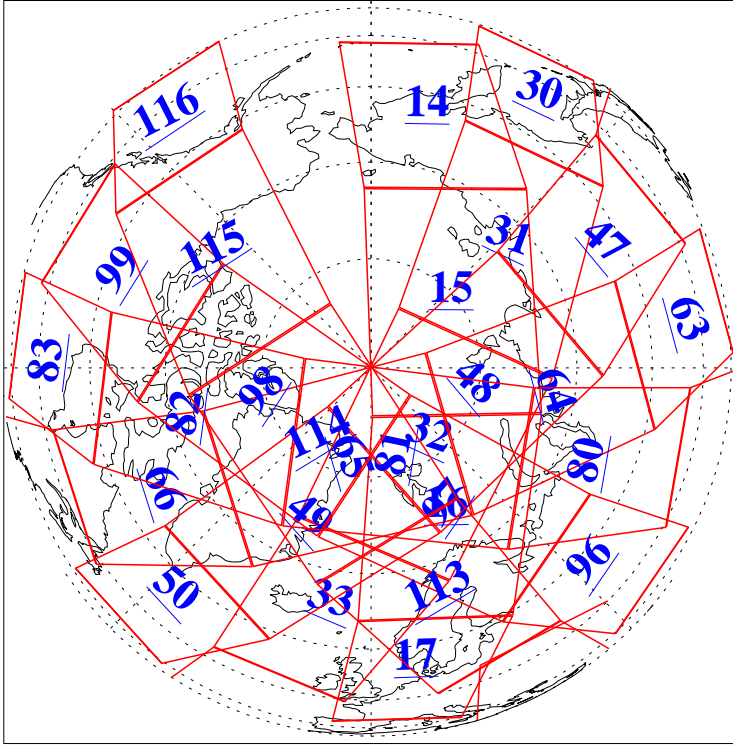

L1B Availability  
 AMSU Granules: 240  
 HSB Granules: 0  
 AIRS Granules: 240

31 Jul 2021  
 DoY 212  
 Aqua Day 7028  
 Granules: 1 to 120

Granules: 121 to 240

Legend: AMSU Available, *HSB Available*, *AIRS Available*

L1B Availability  
 AMSU Granules: 240  
 HSB Granules: 0  
 AIRS Granules: 240

31 Jul 2021  
 DoY 212  
 Aqua Day 7028

Ascending Granules

Descending Granules

Legend: AMSU Available, HSB Available, AIRS Available

L1B Availability  
 AMSU Granules: 240  
 HSB Granules: 0  
 AIRS Granules: 240

31 Jul 2021  
 DoY 212  
 Aqua Day 7028

Northern Hemisphere Granules

Southern Hemisphere Granules

Legend: AMSU Available, HSB Available, **AIRS Available**