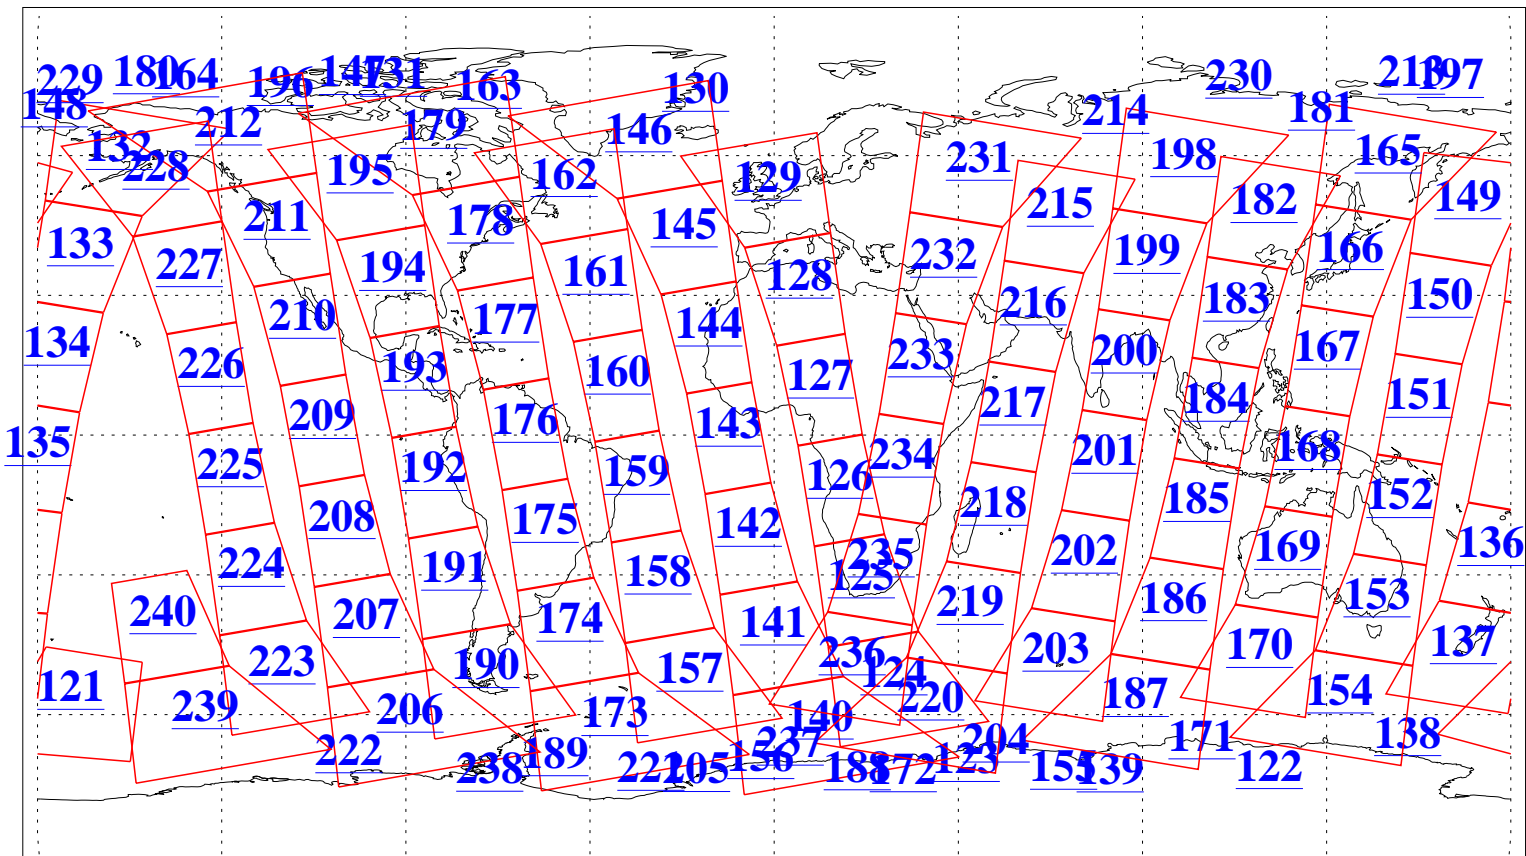

L1B Availability  
 AMSU Granules: 240  
 HSB Granules: 0  
 AIRS Granules: 240

31 Jul 2021  
 DoY 212  
 Aqua Day 7028  
 Granules: 1 to 120

Granules: 121 to 240

Legend: AMSU Available, *HSB Available*, *AIRS Available*

L1B Availability  
 AMSU Granules: 240  
 HSB Granules: 0  
 AIRS Granules: 240

31 Jul 2021  
 DoY 212  
 Aqua Day 7028

Ascending Granules

Descending Granules

Legend: AMSU Available, HSB Available, AIRS Available

L1B Availability  
 AMSU Granules: 240  
 HSB Granules: 0  
 AIRS Granules: 240

31 Jul 2021  
 DoY 212  
 Aqua Day 7028

Northern Hemisphere Granules

Southern Hemisphere Granules

Legend: AMSU Available, HSB Available, **AIRS Available**