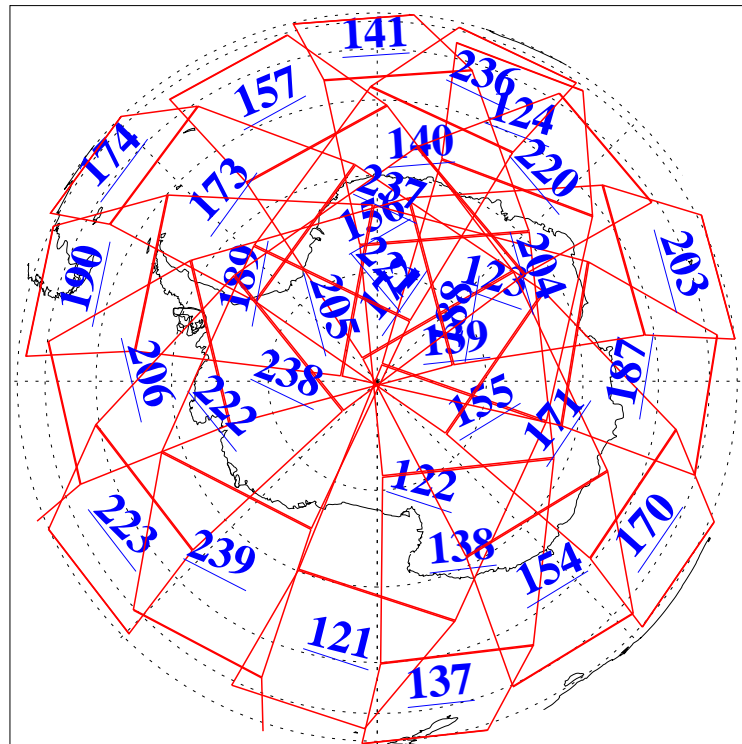

L1B Availability  
 AMSU Granules: 240  
 HSB Granules: 0  
 AIRS Granules: 240

31 Jul 2021  
 DoY 212  
 Aqua Day 7028  
 Granules: 1 to 120

Granules: 121 to 240

Legend: AMSU Available, *HSB Available*, *AIRS Available*

L1B Availability  
 AMSU Granules: 240  
 HSB Granules: 0  
 AIRS Granules: 240

31 Jul 2021  
 DoY 212  
 Aqua Day 7028

Ascending Granules

Descending Granules

Legend: AMSU Available, HSB Available, AIRS Available

L1B Availability  
 AMSU Granules: 240  
 HSB Granules: 0  
 AIRS Granules: 240

31 Jul 2021  
 DoY 212  
 Aqua Day 7028

Northern Hemisphere Granules

Southern Hemisphere Granules

Legend: AMSU Available, HSB Available, **AIRS Available**