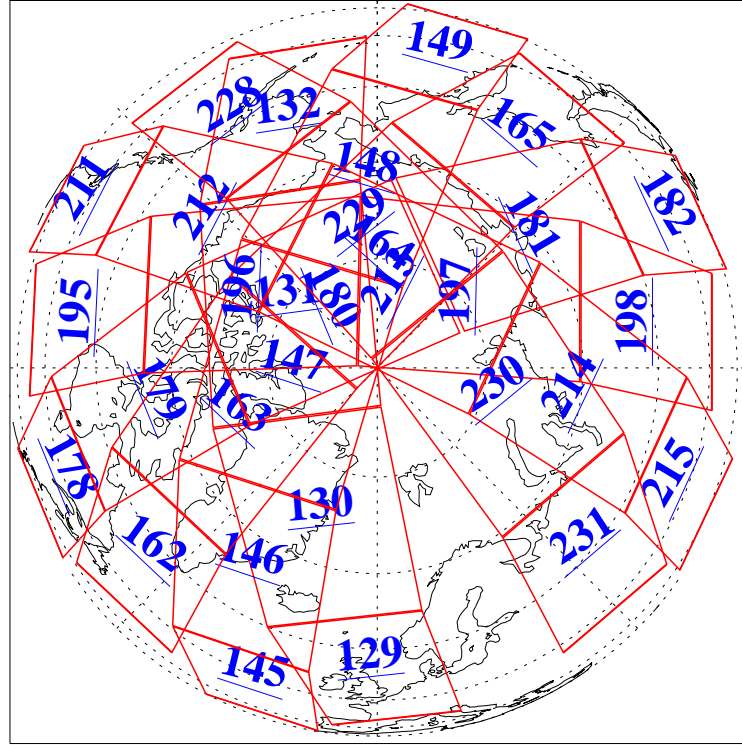

L1B Availability  
 AMSU Granules: 240  
 HSB Granules: 0  
 AIRS Granules: 240

31 Jul 2021  
 DoY 212  
 Aqua Day 7028

Ascending Granules

Descending Granules

Legend: AMSU Available, HSB Available, AIRS Available

L1B Availability  
 AMSU Granules: 240  
 HSB Granules: 0  
 AIRS Granules: 240

31 Jul 2021  
 DoY 212  
 Aqua Day 7028

Northern Hemisphere Granules

Southern Hemisphere Granules

Legend: AMSU Available, HSB Available, **AIRS Available**