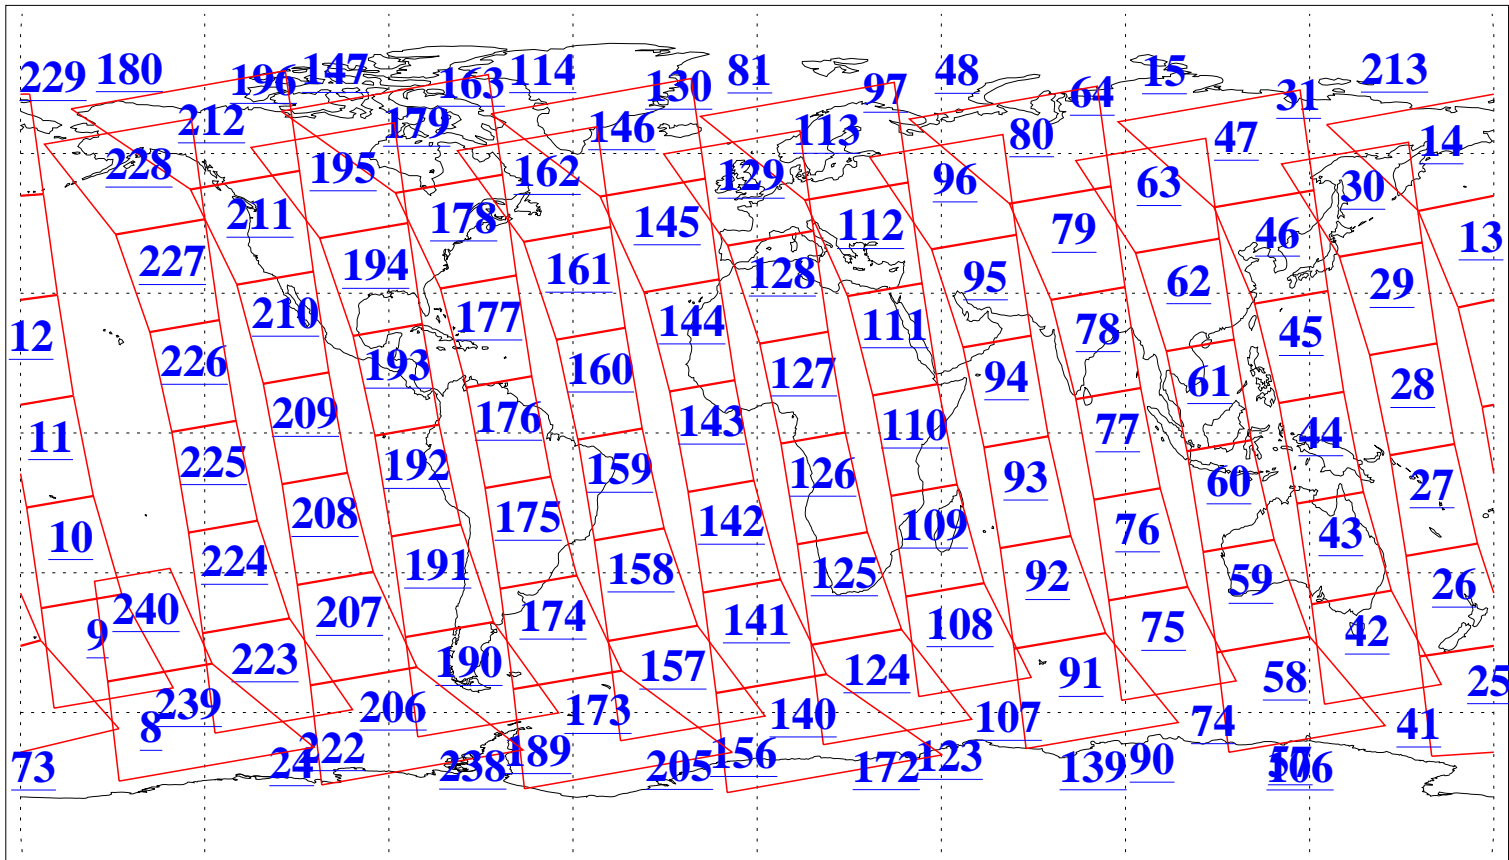

L1B Availability  
 AMSU Granules: 240  
 HSB Granules: 0  
 AIRS Granules: 240

31 Jul 2021  
 DoY 212  
 Aqua Day 7028  
 Granules: 1 to 120

Granules: 121 to 240

Legend: AMSU Available, *HSB Available*, *AIRS Available*

L1B Availability  
 AMSU Granules: 240  
 HSB Granules: 0  
 AIRS Granules: 240

31 Jul 2021  
 DoY 212  
 Aqua Day 7028

Ascending Granules

Descending Granules

Legend: AMSU Available, HSB Available, AIRS Available

L1B Availability  
 AMSU Granules: 240  
 HSB Granules: 0  
 AIRS Granules: 240

31 Jul 2021  
 DoY 212  
 Aqua Day 7028

Northern Hemisphere Granules

Southern Hemisphere Granules

Legend: AMSU Available, HSB Available, **AIRS Available**