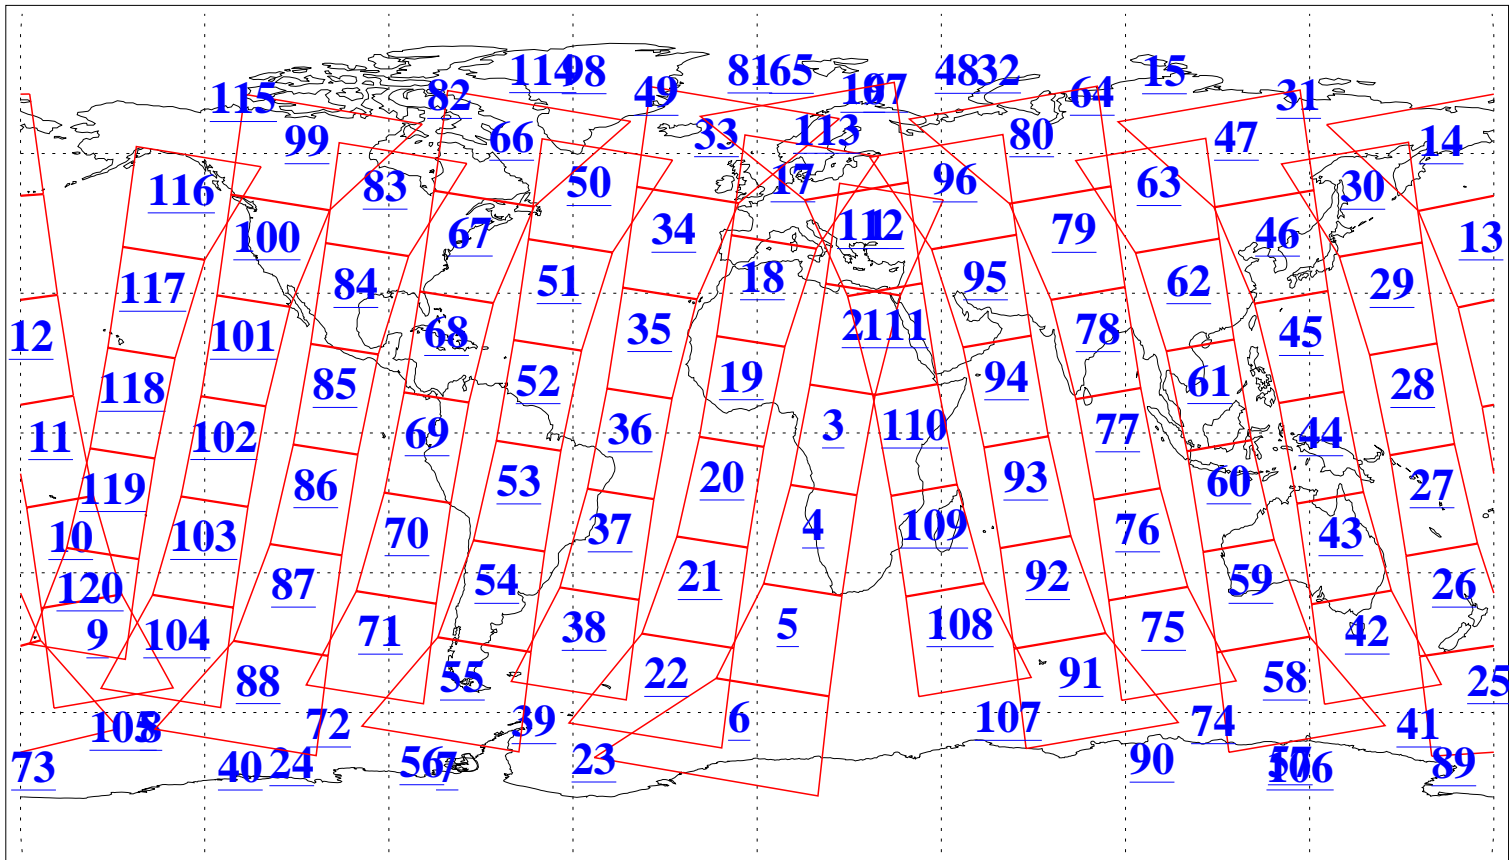

L1B Availability  
 AMSU Granules: 240  
 HSB Granules: 0  
 AIRS Granules: 240

31 Jul 2021  
 DoY 212  
 Aqua Day 7028  
 Granules: 1 to 120

Granules: 121 to 240

Legend: AMSU Available, *HSB Available*, *AIRS Available*

L1B Availability  
 AMSU Granules: 240  
 HSB Granules: 0  
 AIRS Granules: 240

31 Jul 2021  
 DoY 212  
 Aqua Day 7028

Ascending Granules

Descending Granules

Legend: AMSU Available, HSB Available, AIRS Available

L1B Availability  
 AMSU Granules: 240  
 HSB Granules: 0  
 AIRS Granules: 240

31 Jul 2021  
 DoY 212  
 Aqua Day 7028

Northern Hemisphere Granules

Southern Hemisphere Granules

Legend: AMSU Available, HSB Available, **AIRS Available**