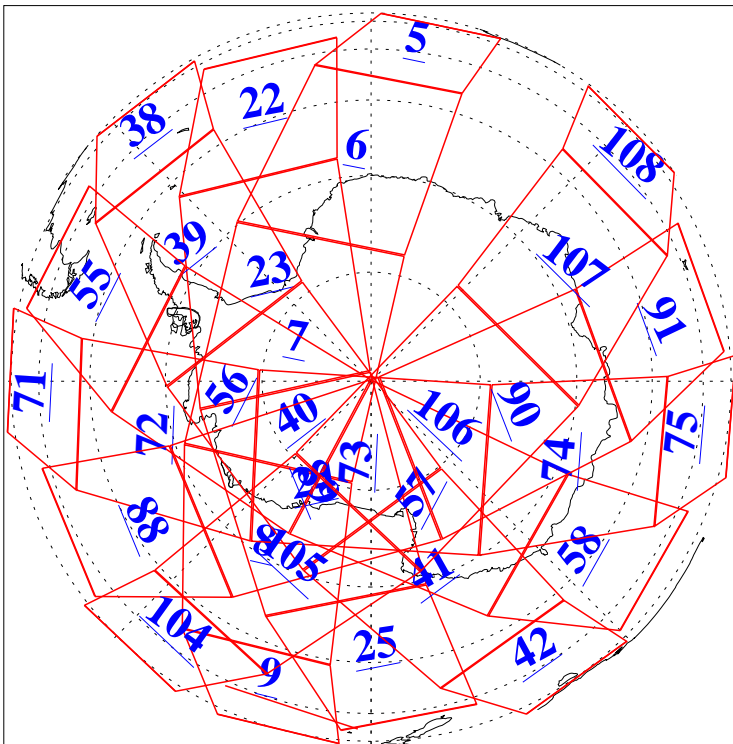

L1B Availability  
 AMSU Granules: 240  
 HSB Granules: 0  
 AIRS Granules: 240

31 Jul 2021  
 DoY 212  
 Aqua Day 7028  
 Granules: 1 to 120

Granules: 121 to 240

Legend: AMSU Available, *HSB Available*, *AIRS Available*

L1B Availability  
 AMSU Granules: 240  
 HSB Granules: 0  
 AIRS Granules: 240

31 Jul 2021  
 DoY 212  
 Aqua Day 7028

Ascending Granules

Descending Granules

Legend: AMSU Available, HSB Available, AIRS Available

L1B Availability  
 AMSU Granules: 240  
 HSB Granules: 0  
 AIRS Granules: 240

31 Jul 2021  
 DoY 212  
 Aqua Day 7028

Northern Hemisphere Granules

Southern Hemisphere Granules

Legend: AMSU Available, HSB Available, **AIRS Available**