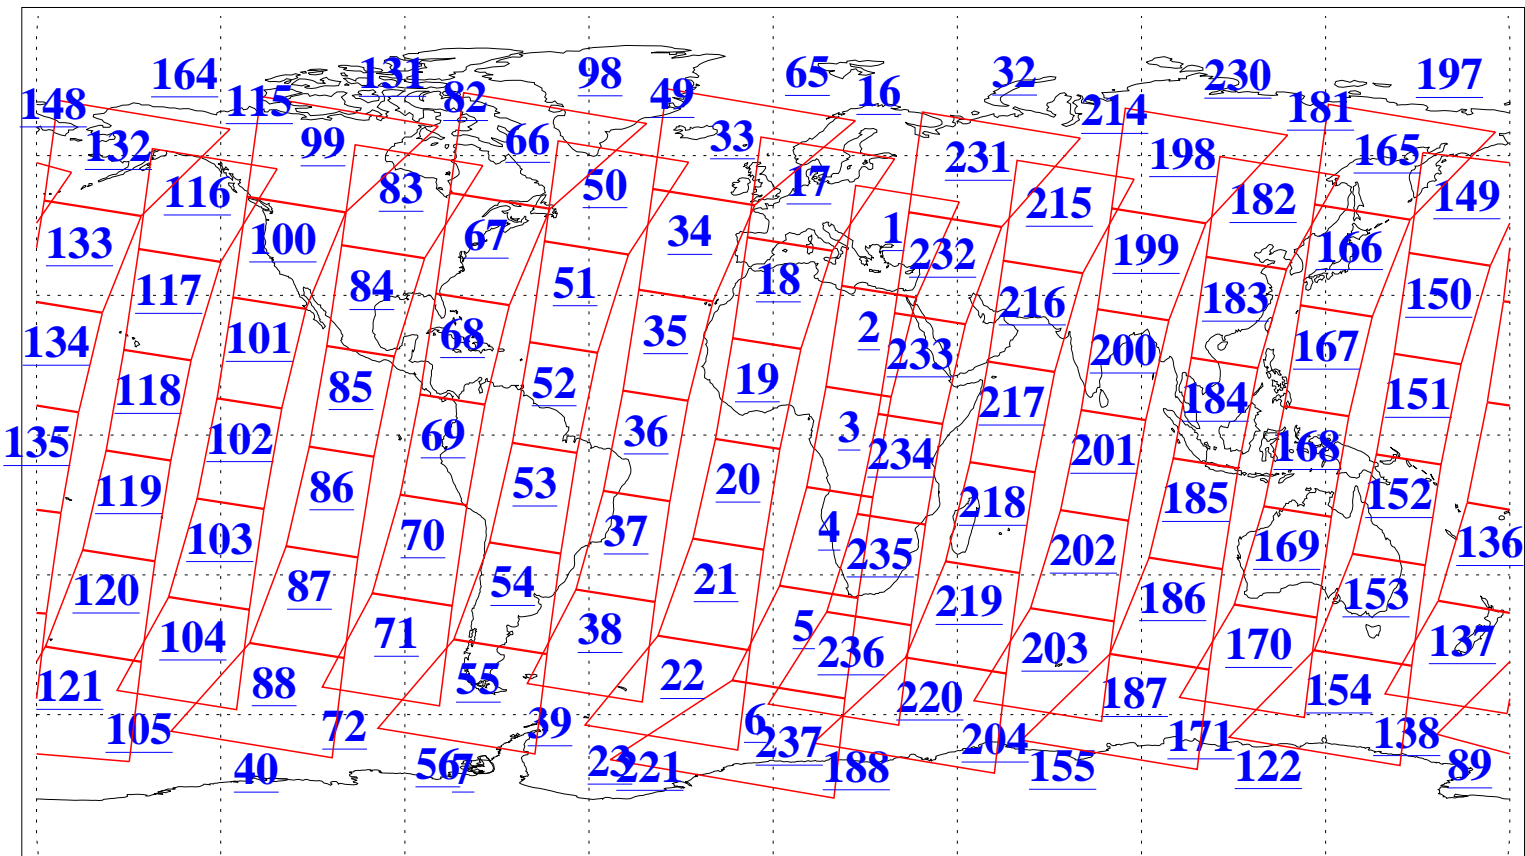

L1B Availability  
 AMSU Granules: 240  
 HSB Granules: 0  
 AIRS Granules: 240

31 Jul 2021  
 DoY 212  
 Aqua Day 7028  
 Granules: 1 to 120

Granules: 121 to 240

Legend: AMSU Available, *HSB Available*, *AIRS Available*

L1B Availability  
 AMSU Granules: 240  
 HSB Granules: 0  
 AIRS Granules: 240

31 Jul 2021  
 DoY 212  
 Aqua Day 7028

Ascending Granules

Descending Granules

Legend: AMSU Available, HSB Available, AIRS Available

L1B Availability  
 AMSU Granules: 240  
 HSB Granules: 0  
 AIRS Granules: 240

31 Jul 2021  
 DoY 212  
 Aqua Day 7028

Northern Hemisphere Granules

Southern Hemisphere Granules

Legend: AMSU Available, HSB Available, **AIRS Available**