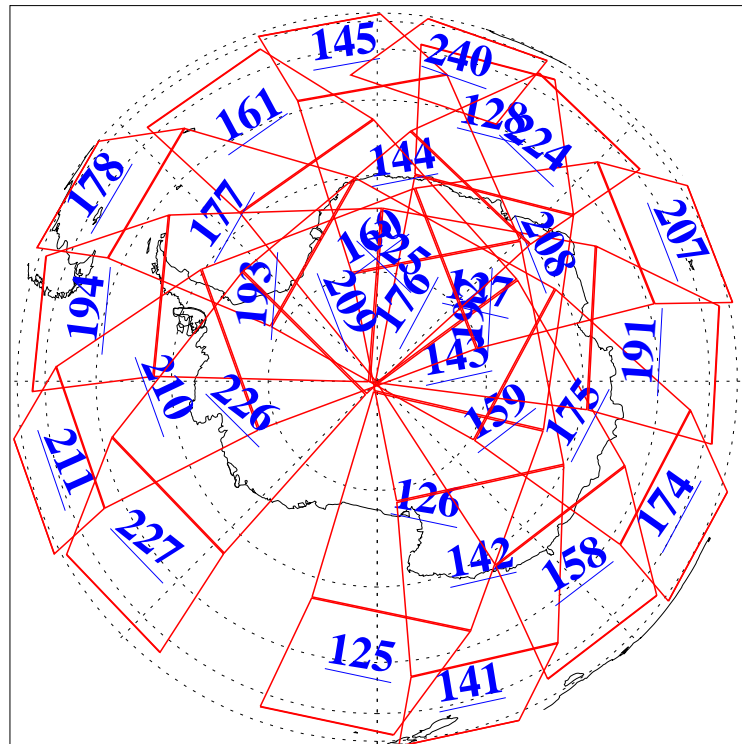

L1B Availability  
 AMSU Granules: 240  
 HSB Granules: 0  
 AIRS Granules: 240

27 Jul 2021  
 DoY 208  
 Aqua Day 7024

Ascending Granules

Descending Granules

Legend: AMSU Available, *HSB Available*, *AIRS Available*

L1B Availability  
 AMSU Granules: 240  
 HSB Granules: 0  
 AIRS Granules: 240

27 Jul 2021  
 DoY 208  
 Aqua Day 7024

Northern Hemisphere Granules

Southern Hemisphere Granules

Legend: AMSU Available, HSB Available, AIRS Available