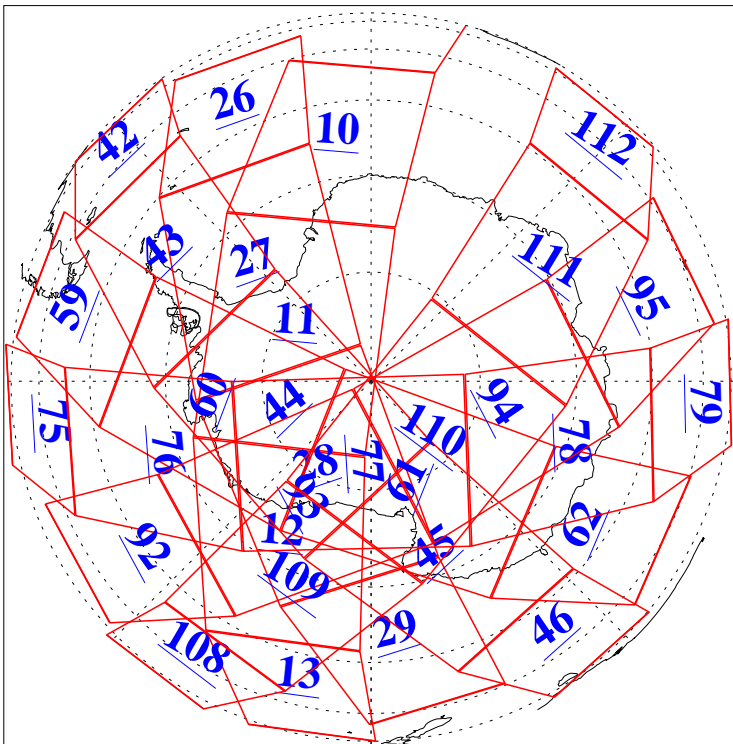

L1B Availability  
AMSU Granules: 240  
HSB Granules: 0  
AIRS Granules: 240

27 Jul 2021  
DoY 208  
Aqua Day 7024  
Granules: 1 to 120

Granules: 121 to 240

Legend: AMSU Available, *HSB Available*, *AIRS Available*

L1B Availability  
 AMSU Granules: 240  
 HSB Granules: 0  
 AIRS Granules: 240

27 Jul 2021  
 DoY 208  
 Aqua Day 7024

Ascending Granules

Descending Granules

Legend: AMSU Available, *HSB Available*, *AIRS Available*

L1B Availability  
 AMSU Granules: 240  
 HSB Granules: 0  
 AIRS Granules: 240

27 Jul 2021  
 DoY 208  
 Aqua Day 7024

Northern Hemisphere Granules

Southern Hemisphere Granules

Legend: AMSU Available, HSB Available, AIRS Available