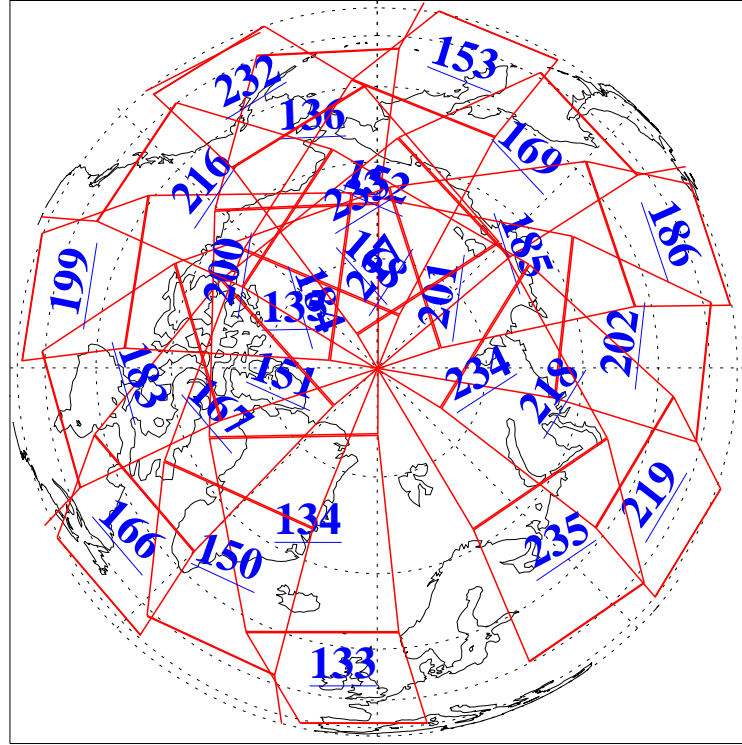

L1B Availability  
 AMSU Granules: 240  
 HSB Granules: 0  
 AIRS Granules: 240

27 Jul 2021  
 DoY 208  
 Aqua Day 7024

Ascending Granules

Descending Granules

Legend: AMSU Available, *HSB Available*, *AIRS Available*

L1B Availability  
 AMSU Granules: 240  
 HSB Granules: 0  
 AIRS Granules: 240

27 Jul 2021  
 DoY 208  
 Aqua Day 7024

Northern Hemisphere Granules

Southern Hemisphere Granules

Legend: AMSU Available, HSB Available, AIRS Available