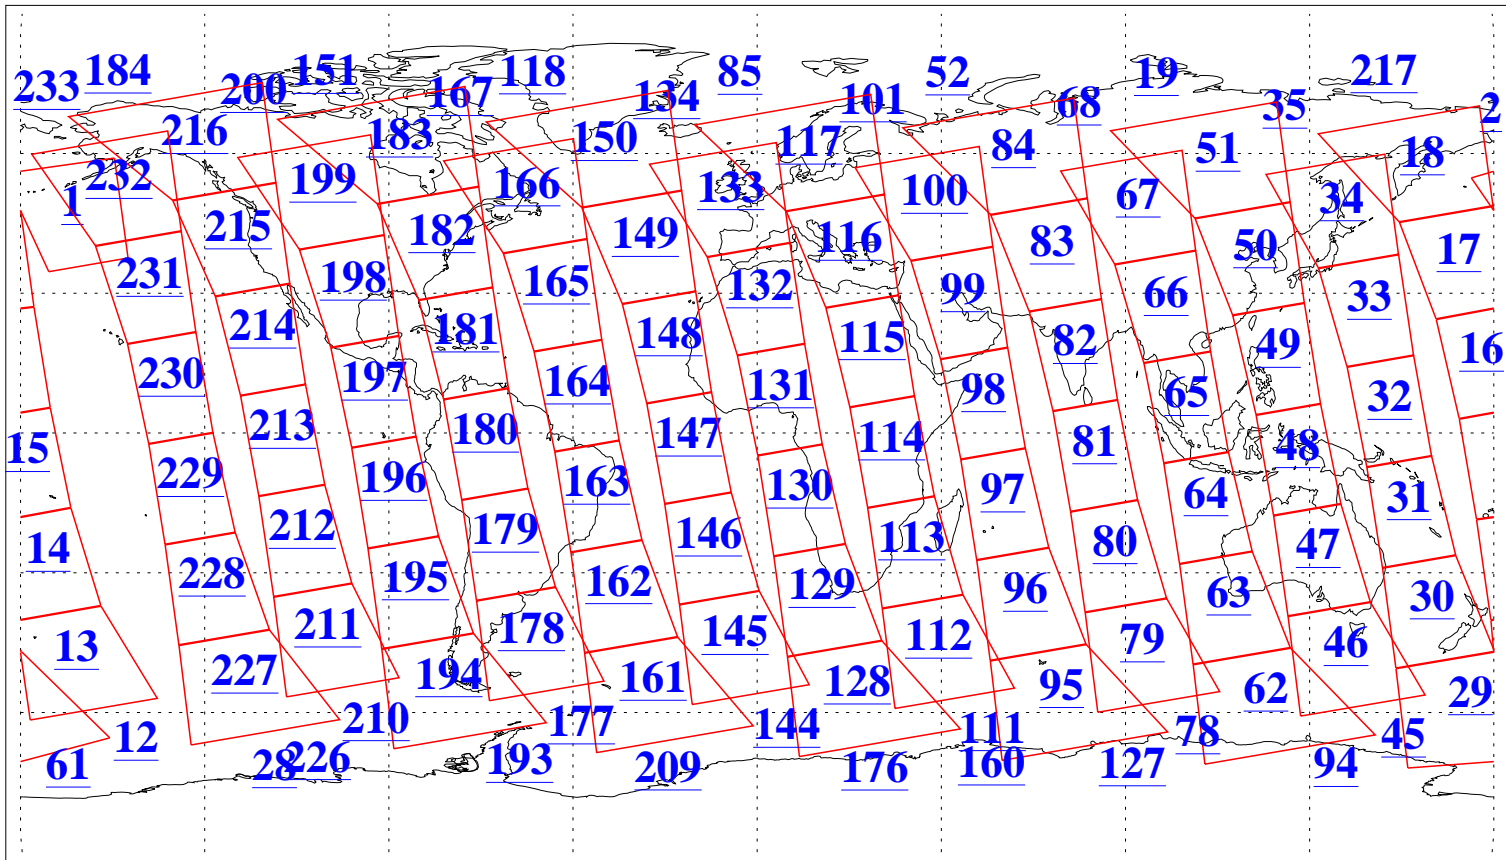

L1B Availability  
AMSU Granules: 240  
HSB Granules: 0  
AIRS Granules: 240

27 Jul 2021  
DoY 208  
Aqua Day 7024  
Granules: 1 to 120

Granules: 121 to 240

Legend: AMSU Available, *HSB Available*, *AIRS Available*

L1B Availability  
 AMSU Granules: 240  
 HSB Granules: 0  
 AIRS Granules: 240

27 Jul 2021  
 DoY 208  
 Aqua Day 7024

Ascending Granules

Descending Granules

Legend: AMSU Available, *HSB Available*, *AIRS Available*

L1B Availability  
 AMSU Granules: 240  
 HSB Granules: 0  
 AIRS Granules: 240

27 Jul 2021  
 DoY 208  
 Aqua Day 7024

Northern Hemisphere Granules

Southern Hemisphere Granules

Legend: AMSU Available, HSB Available, AIRS Available