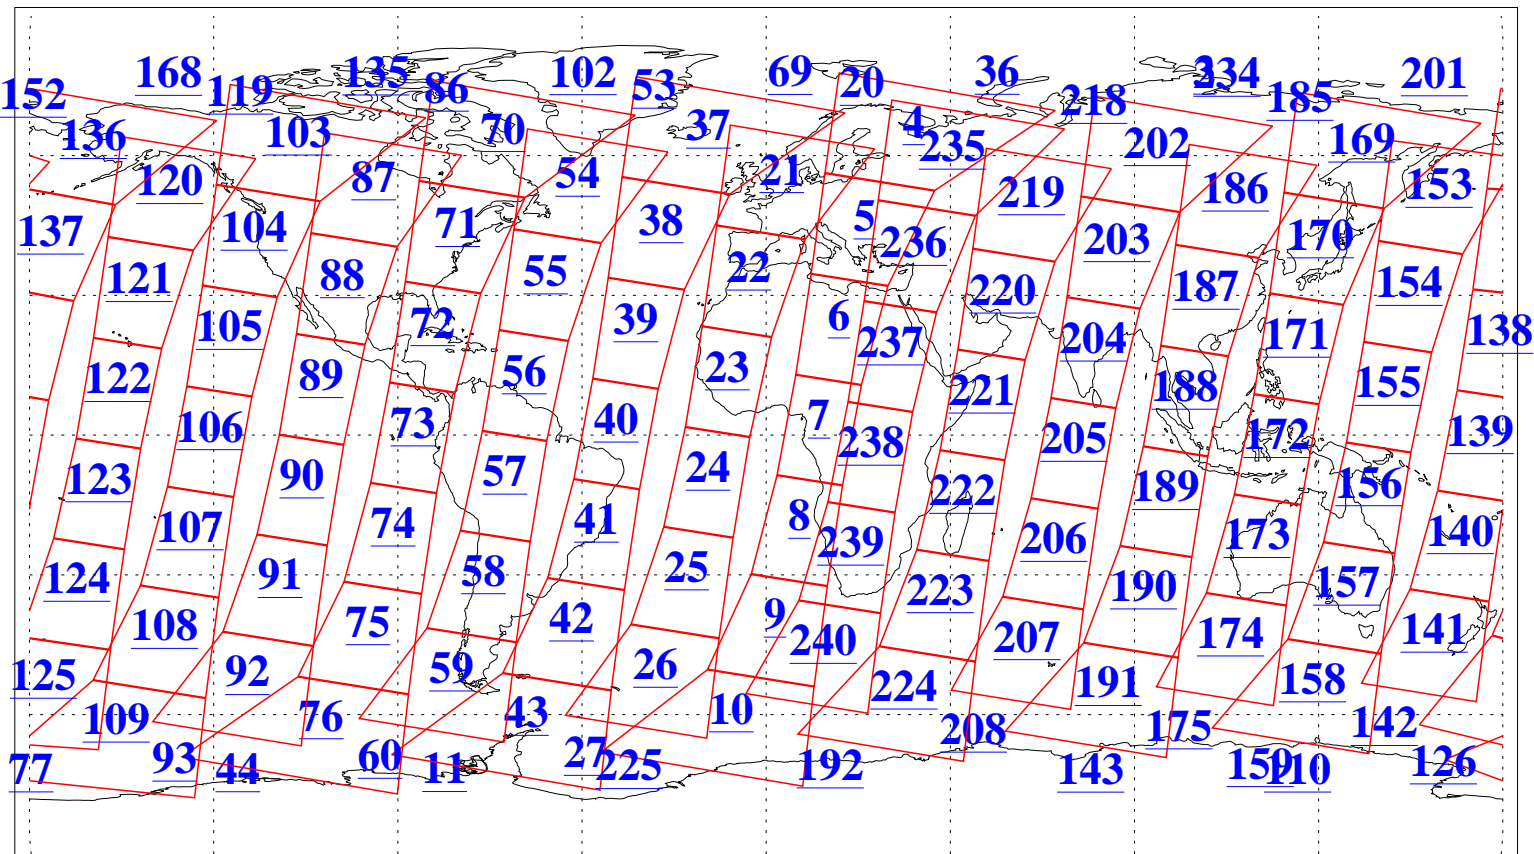

L1B Availability  
AMSU Granules: 240  
HSB Granules: 0  
AIRS Granules: 240

27 Jul 2021  
DoY 208  
Aqua Day 7024  
Granules: 1 to 120

Granules: 121 to 240

Legend: AMSU Available, *HSB Available*, *AIRS Available*

L1B Availability  
 AMSU Granules: 240  
 HSB Granules: 0  
 AIRS Granules: 240

27 Jul 2021  
 DoY 208  
 Aqua Day 7024

Ascending Granules

Descending Granules

Legend: AMSU Available, *HSB Available*, *AIRS Available*

L1B Availability  
 AMSU Granules: 240  
 HSB Granules: 0  
 AIRS Granules: 240

27 Jul 2021  
 DoY 208  
 Aqua Day 7024

Northern Hemisphere Granules

Southern Hemisphere Granules

Legend: AMSU Available, HSB Available, AIRS Available