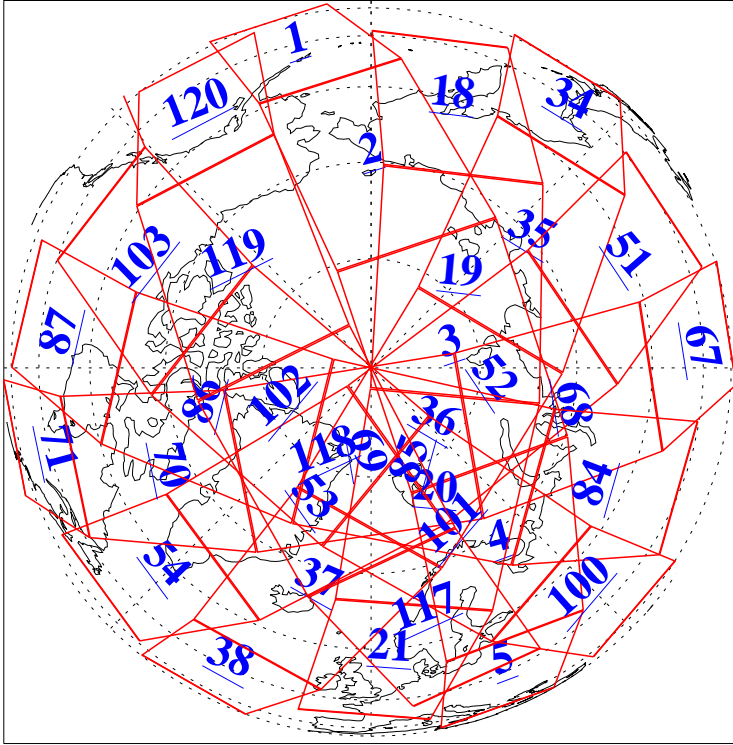

L1B Availability  
AMSU Granules: 240  
HSB Granules: 0  
AIRS Granules: 240

27 Jul 2021  
DoY 208  
Aqua Day 7024  
Granules: 1 to 120

Granules: 121 to 240

Legend: AMSU Available, *HSB Available*, *AIRS Available*

L1B Availability  
 AMSU Granules: 240  
 HSB Granules: 0  
 AIRS Granules: 240

27 Jul 2021  
 DoY 208  
 Aqua Day 7024

Ascending Granules

Descending Granules

Legend: AMSU Available, *HSB Available*, *AIRS Available*

L1B Availability  
 AMSU Granules: 240  
 HSB Granules: 0  
 AIRS Granules: 240

27 Jul 2021  
 DoY 208  
 Aqua Day 7024

Northern Hemisphere Granules

Southern Hemisphere Granules

Legend: AMSU Available, HSB Available, AIRS Available