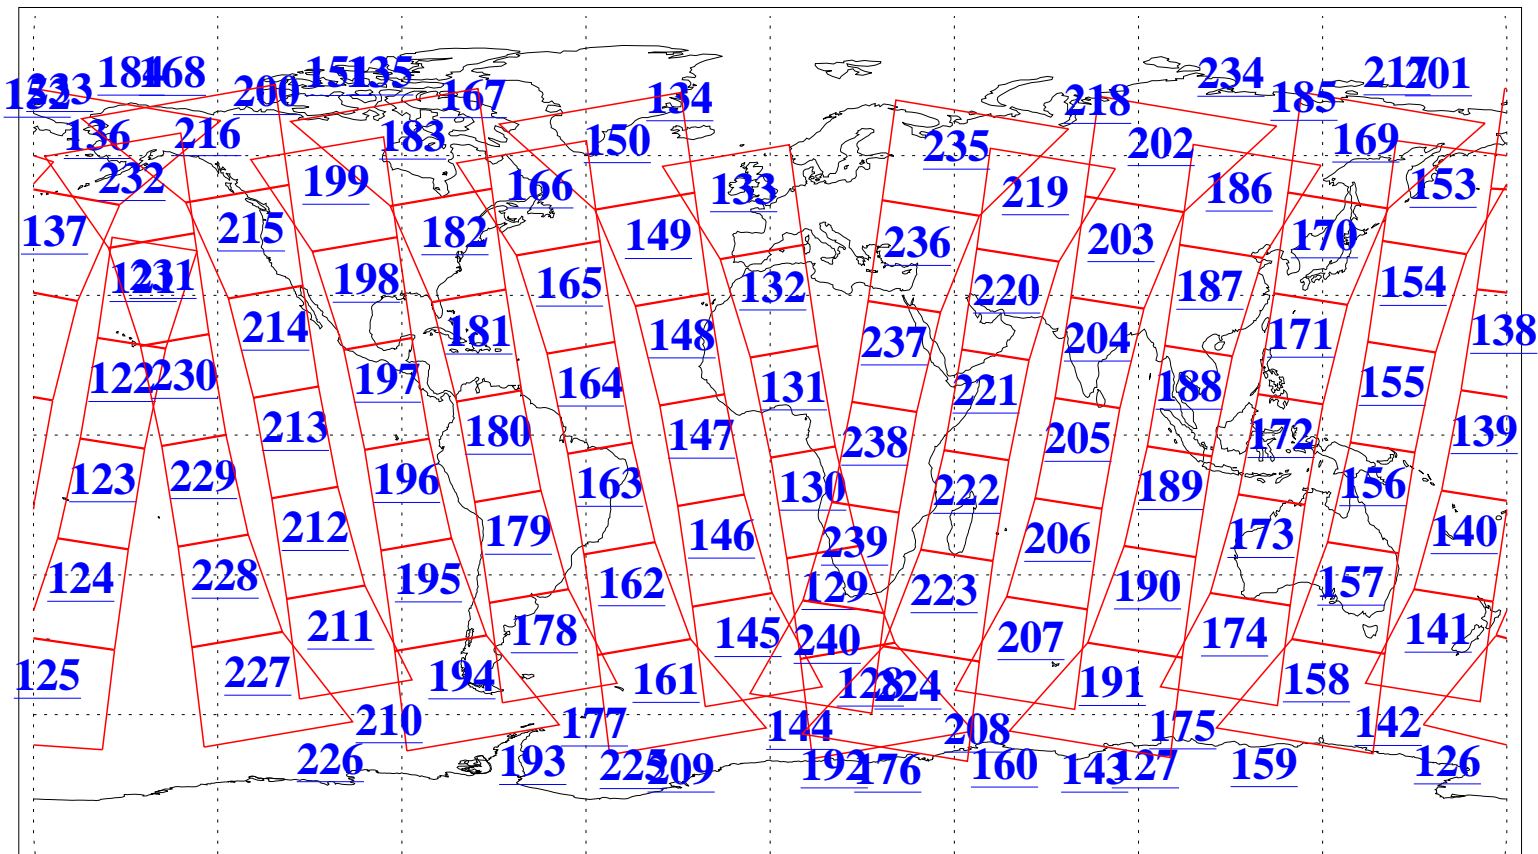

L1B Availability  
AMSU Granules: 240  
HSB Granules: 0  
AIRS Granules: 240

27 Jul 2021  
DoY 208  
Aqua Day 7024  
Granules: 1 to 120

Granules: 121 to 240

Legend: AMSU Available, *HSB Available*, *AIRS Available*

L1B Availability  
 AMSU Granules: 240  
 HSB Granules: 0  
 AIRS Granules: 240

27 Jul 2021  
 DoY 208  
 Aqua Day 7024

Ascending Granules

Descending Granules

Legend: AMSU Available, *HSB Available*, *AIRS Available*

L1B Availability  
 AMSU Granules: 240  
 HSB Granules: 0  
 AIRS Granules: 240

27 Jul 2021  
 DoY 208  
 Aqua Day 7024

Northern Hemisphere Granules

Southern Hemisphere Granules

Legend: AMSU Available, HSB Available, AIRS Available