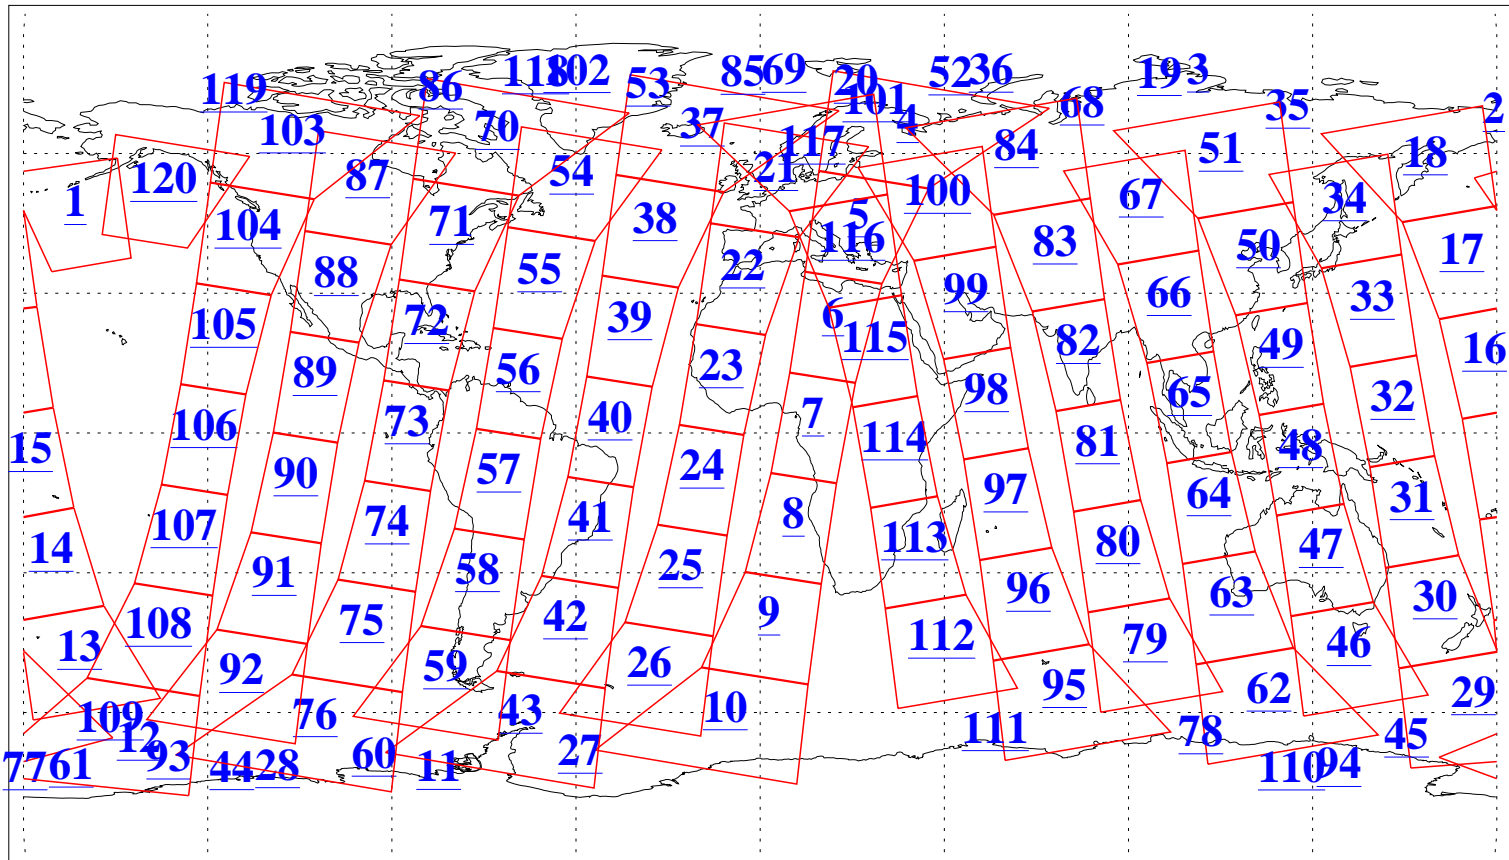

L1B Availability  
AMSU Granules: 240  
HSB Granules: 0  
AIRS Granules: 240

27 Jul 2021  
DoY 208  
Aqua Day 7024  
Granules: 1 to 120

Granules: 121 to 240

Legend: AMSU Available, *HSB Available*, *AIRS Available*

L1B Availability  
 AMSU Granules: 240  
 HSB Granules: 0  
 AIRS Granules: 240

27 Jul 2021  
 DoY 208  
 Aqua Day 7024

Ascending Granules

Descending Granules

Legend: AMSU Available, *HSB Available*, *AIRS Available*

L1B Availability  
 AMSU Granules: 240  
 HSB Granules: 0  
 AIRS Granules: 240

27 Jul 2021  
 DoY 208  
 Aqua Day 7024

Northern Hemisphere Granules

Southern Hemisphere Granules

Legend: AMSU Available, HSB Available, AIRS Available