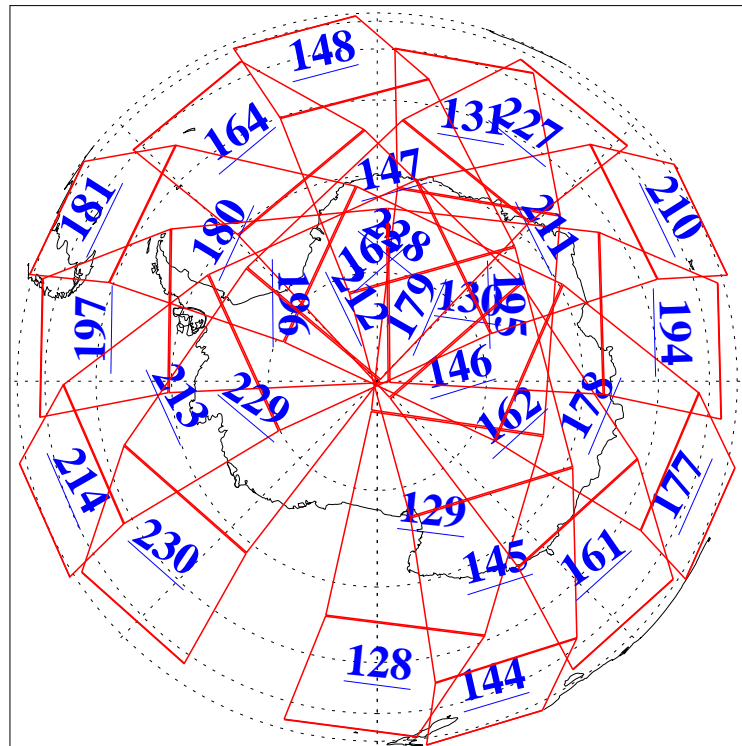

16 Jul 2021
DoY 197
Aqua Day 7013

Ascending Granules

Descending Granules

Legend: AMSU Available, HSB Available, AIRS Available

L1B Availability
 AMSU Granules: 240
 HSB Granules: 0
 AIRS Granules: 240

16 Jul 2021
 DoY 197
 Aqua Day 7013

Northern Hemisphere Granules

Southern Hemisphere Granules

Legend: AMSU Available, HSB Available, AIRS Available