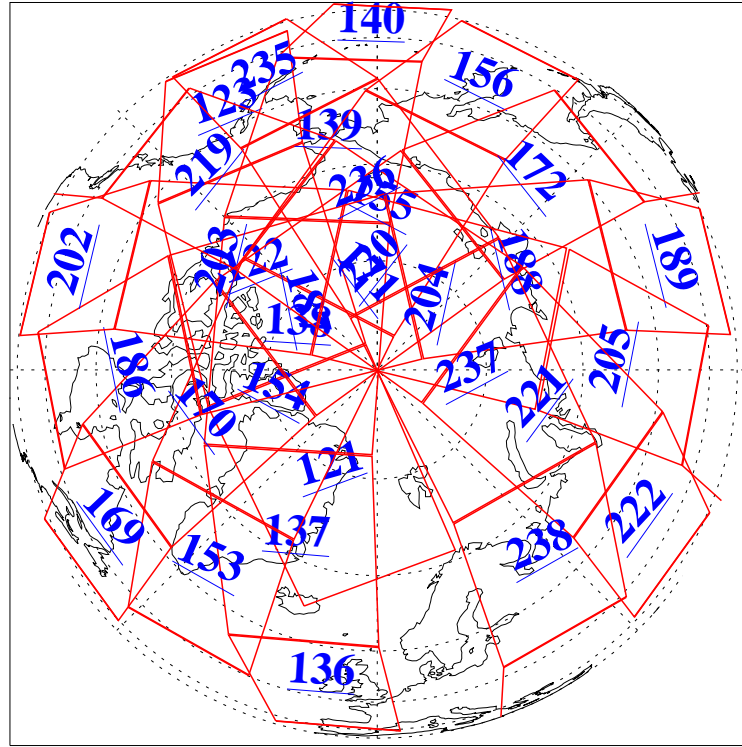

16 Jul 2021
DoY 197
Aqua Day 7013

Ascending Granules

Descending Granules

Legend: AMSU Available, HSB Available, AIRS Available

L1B Availability
 AMSU Granules: 240
 HSB Granules: 0
 AIRS Granules: 240

16 Jul 2021
 DoY 197
 Aqua Day 7013

Northern Hemisphere Granules

Southern Hemisphere Granules

Legend: AMSU Available, HSB Available, AIRS Available