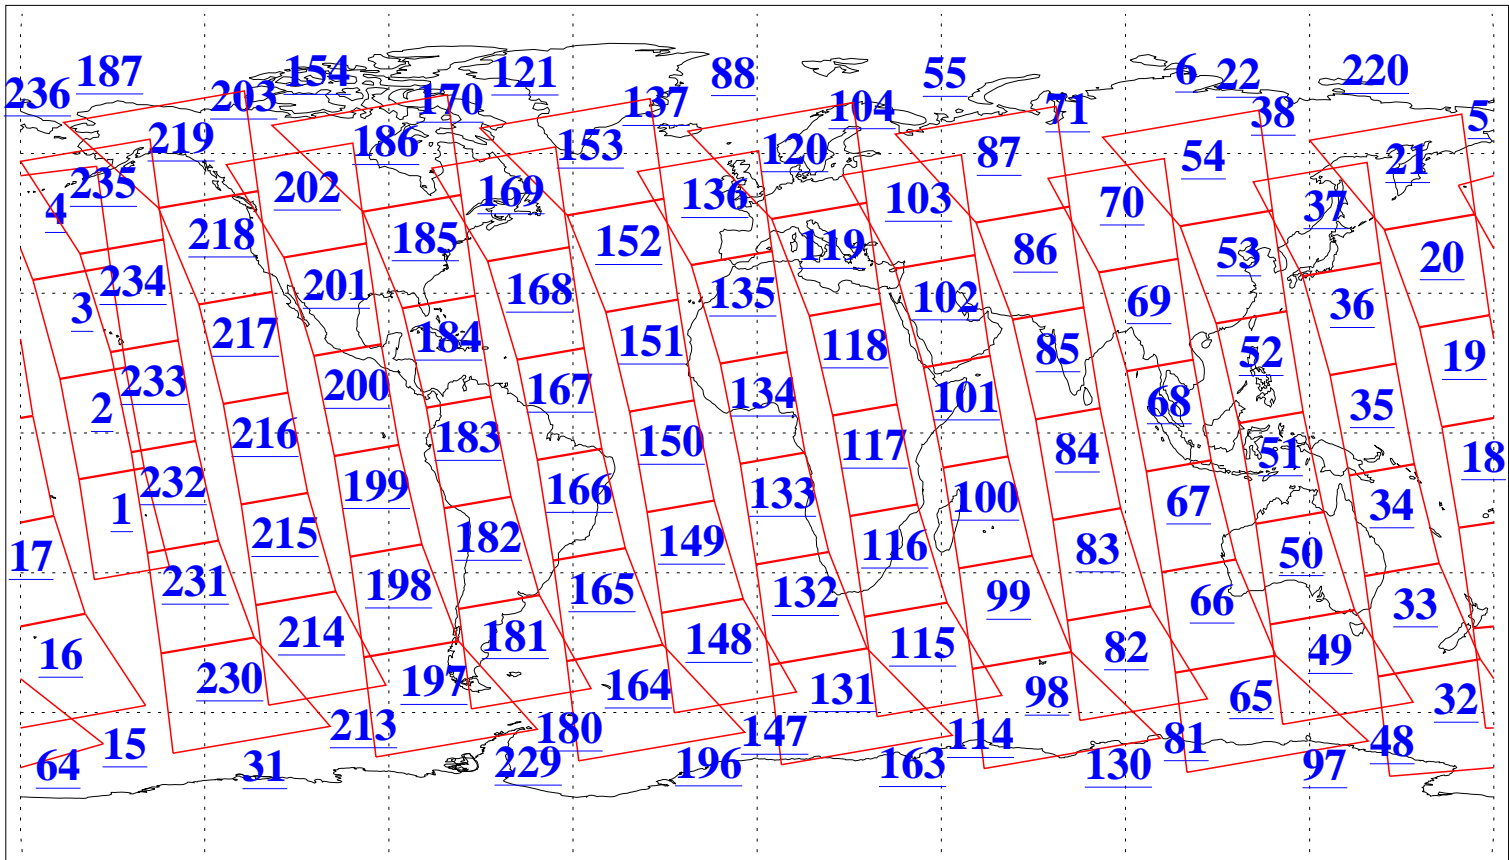

L1B Availability
AMSU Granules: 240
HSB Granules: 0
AIRS Granules: 240

16 Jul 2021
DoY 197
Aqua Day 7013
Granules: 1 to 120

Granules: 121 to 240

Legend: AMSU Available, *HSB Available*, *AIRS Available*

L1B Availability
AMSU Granules: 240
HSB Granules: 0
AIRS Granules: 240

16 Jul 2021
DoY 197
Aqua Day 7013

Ascending Granules

Descending Granules

Legend: AMSU Available, HSB Available, AIRS Available

L1B Availability
 AMSU Granules: 240
 HSB Granules: 0
 AIRS Granules: 240

16 Jul 2021
 DoY 197
 Aqua Day 7013

Northern Hemisphere Granules

Southern Hemisphere Granules

Legend: AMSU Available, HSB Available, AIRS Available