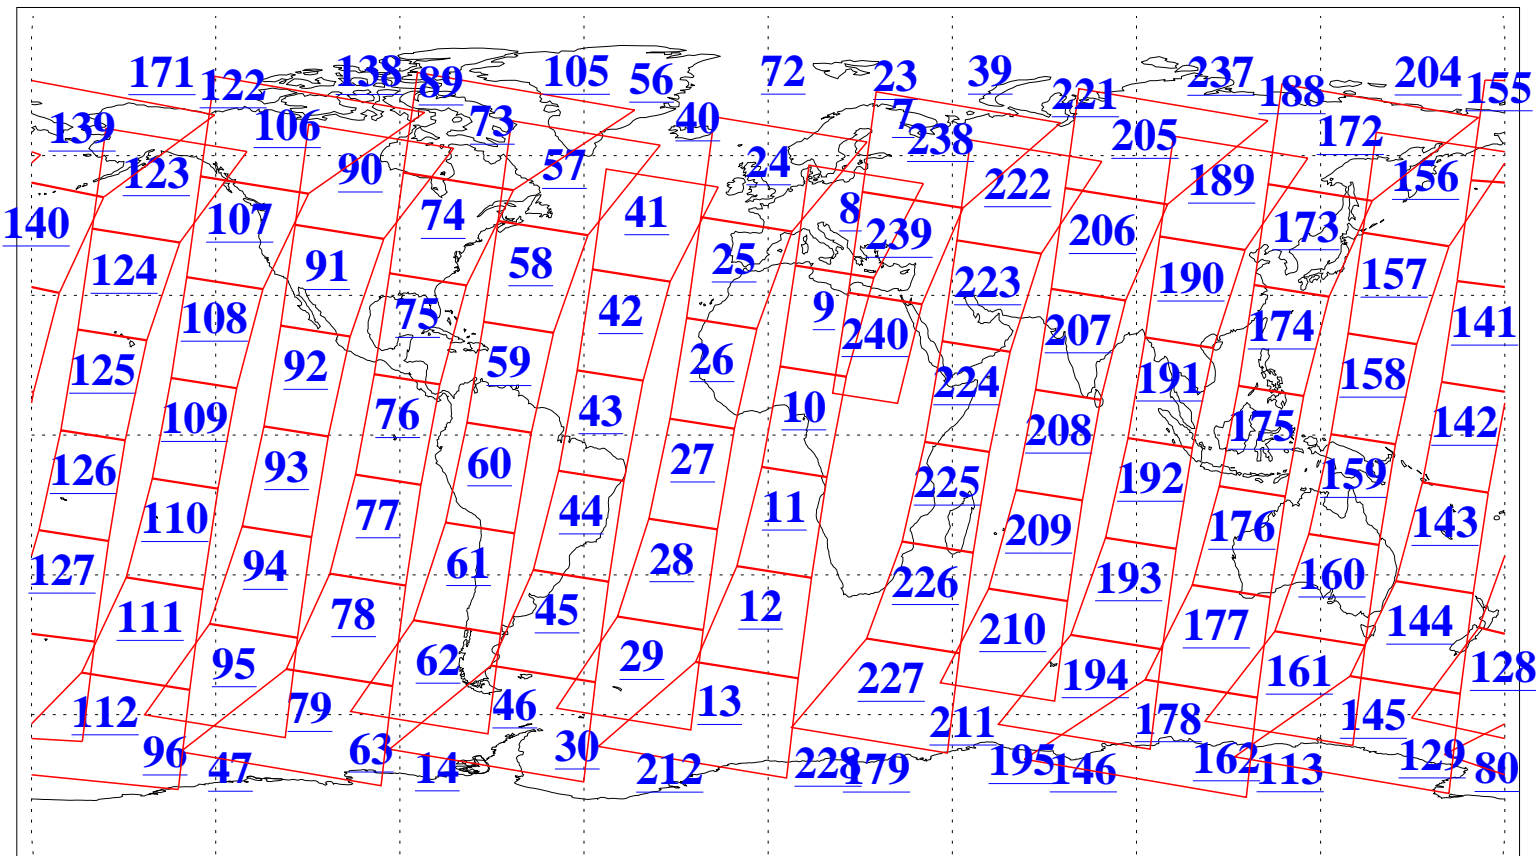

L1B Availability
AMSU Granules: 240
HSB Granules: 0
AIRS Granules: 240

16 Jul 2021
DoY 197
Aqua Day 7013
Granules: 1 to 120

Granules: 121 to 240

Legend: AMSU Available, *HSB Available*, *AIRS Available*

L1B Availability
AMSU Granules: 240
HSB Granules: 0
AIRS Granules: 240

16 Jul 2021
DoY 197
Aqua Day 7013

Ascending Granules

Descending Granules

Legend: AMSU Available, HSB Available, AIRS Available

L1B Availability
 AMSU Granules: 240
 HSB Granules: 0
 AIRS Granules: 240

16 Jul 2021
 DoY 197
 Aqua Day 7013

Northern Hemisphere Granules

Southern Hemisphere Granules

Legend: AMSU Available, HSB Available, AIRS Available