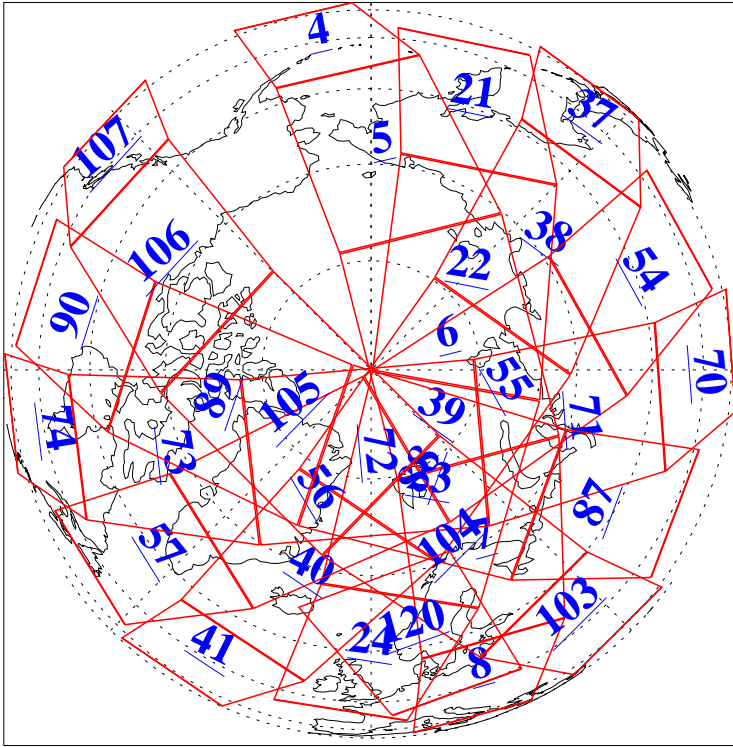

L1B Availability
AMSU Granules: 240
HSB Granules: 0
AIRS Granules: 240

16 Jul 2021
DoY 197
Aqua Day 7013
Granules: 1 to 120

Granules: 121 to 240

Legend: AMSU Available, *HSB Available*, *AIRS Available*

L1B Availability
AMSU Granules: 240
HSB Granules: 0
AIRS Granules: 240

16 Jul 2021
DoY 197
Aqua Day 7013

Ascending Granules

Descending Granules

Legend: AMSU Available, HSB Available, AIRS Available

L1B Availability
 AMSU Granules: 240
 HSB Granules: 0
 AIRS Granules: 240

16 Jul 2021
 DoY 197
 Aqua Day 7013

Northern Hemisphere Granules

Southern Hemisphere Granules

Legend: AMSU Available, HSB Available, AIRS Available