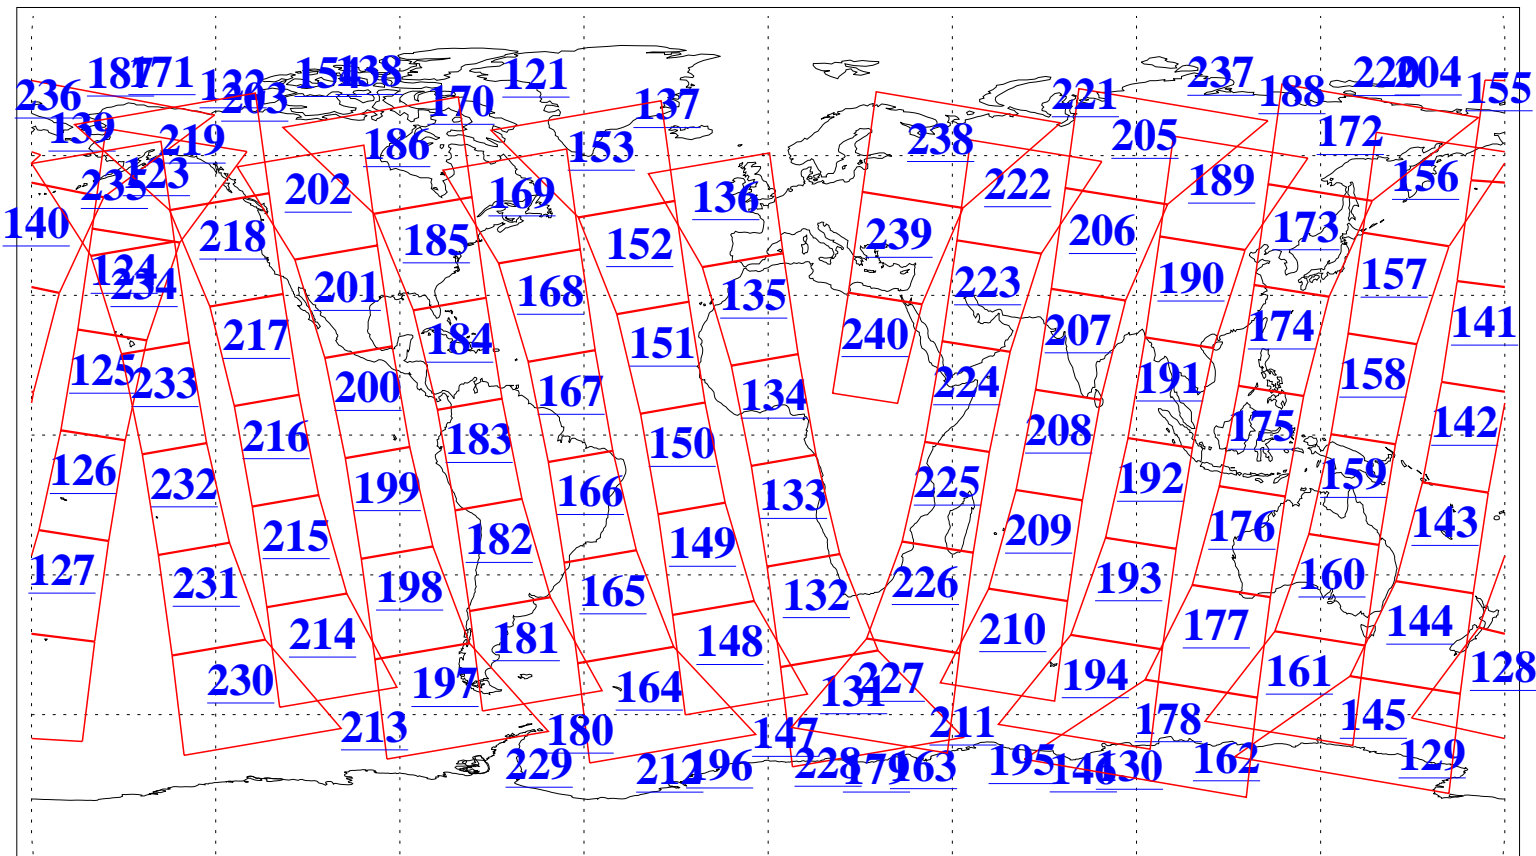

L1B Availability
AMSU Granules: 240
HSB Granules: 0
AIRS Granules: 240

16 Jul 2021
DoY 197
Aqua Day 7013
Granules: 1 to 120

Granules: 121 to 240

Legend: AMSU Available, *HSB Available*, *AIRS Available*

L1B Availability
AMSU Granules: 240
HSB Granules: 0
AIRS Granules: 240

16 Jul 2021
DoY 197
Aqua Day 7013

Ascending Granules

Descending Granules

Legend: AMSU Available, HSB Available, AIRS Available

L1B Availability
 AMSU Granules: 240
 HSB Granules: 0
 AIRS Granules: 240

16 Jul 2021
 DoY 197
 Aqua Day 7013

Northern Hemisphere Granules

Southern Hemisphere Granules

Legend: AMSU Available, HSB Available, AIRS Available