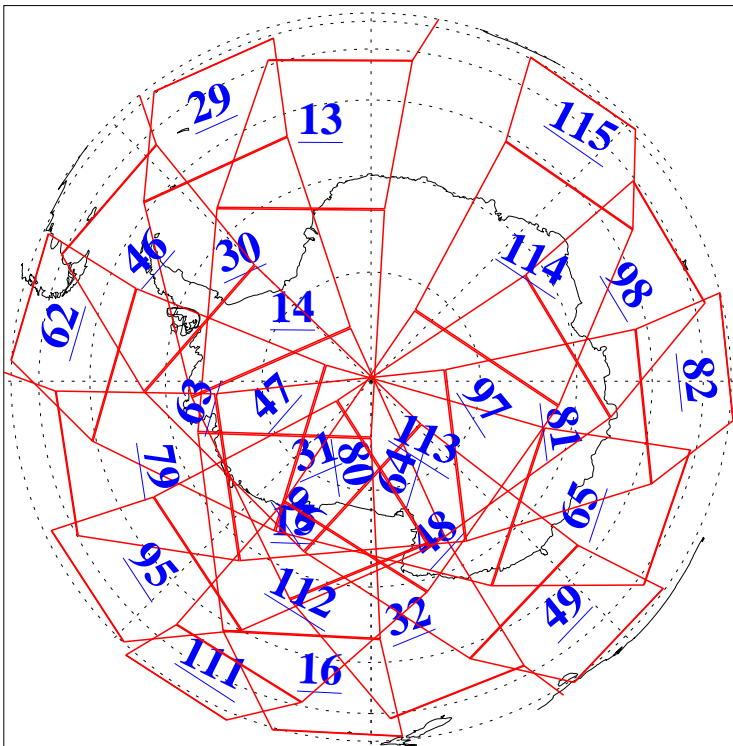

L1B Availability
AMSU Granules: 240
HSB Granules: 0
AIRS Granules: 240

16 Jul 2021
DoY 197
Aqua Day 7013
Granules: 1 to 120

Granules: 121 to 240

Legend: AMSU Available, *HSB Available*, *AIRS Available*

L1B Availability
AMSU Granules: 240
HSB Granules: 0
AIRS Granules: 240

16 Jul 2021
DoY 197
Aqua Day 7013

Ascending Granules

Descending Granules

Legend: AMSU Available, HSB Available, AIRS Available

L1B Availability
 AMSU Granules: 240
 HSB Granules: 0
 AIRS Granules: 240

16 Jul 2021
 DoY 197
 Aqua Day 7013

Northern Hemisphere Granules

Southern Hemisphere Granules

Legend: AMSU Available, HSB Available, AIRS Available