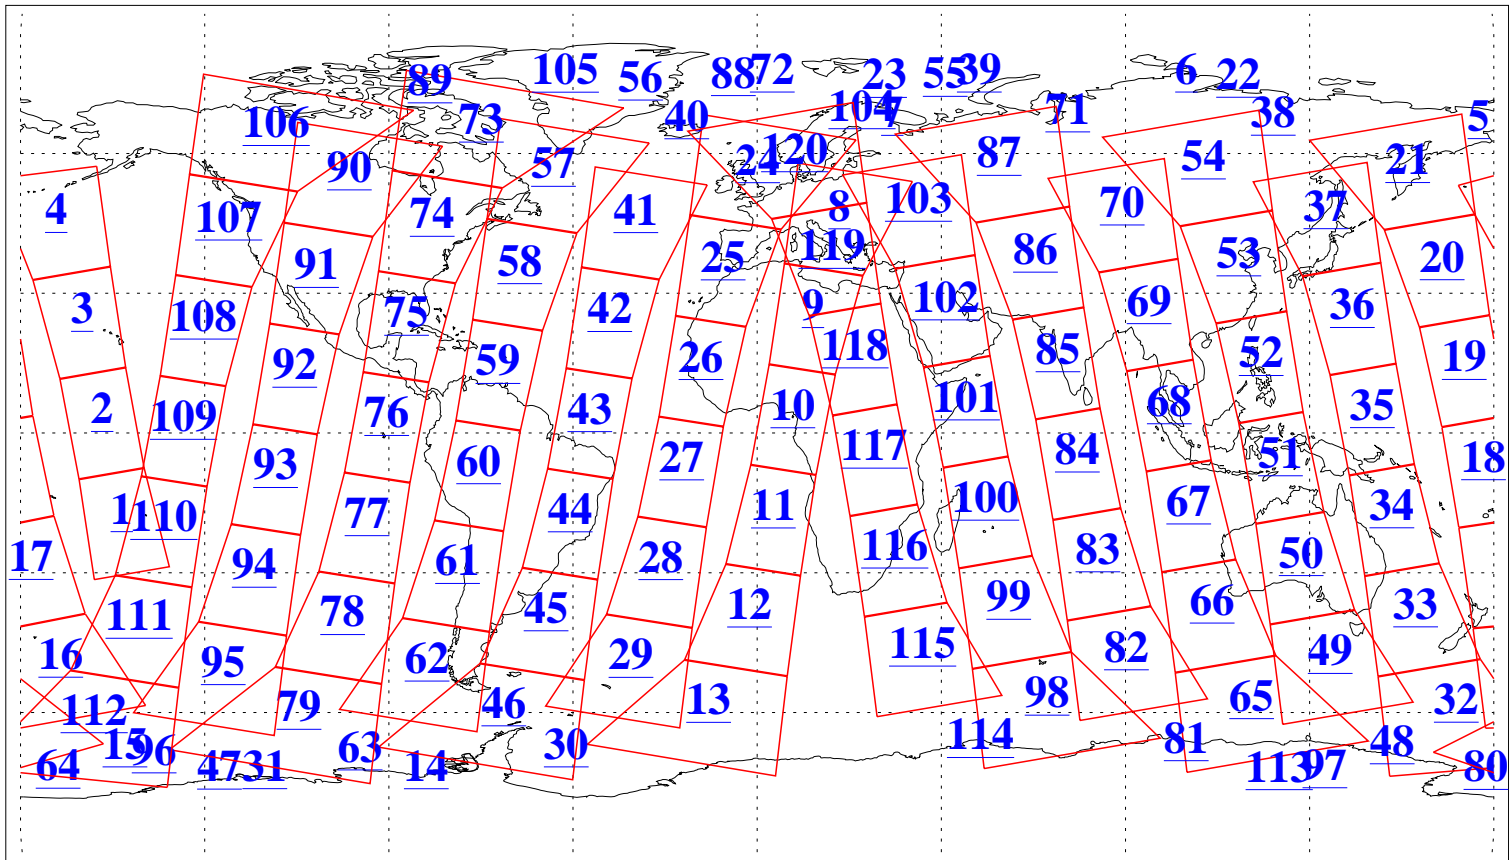

L1B Availability
AMSU Granules: 240
HSB Granules: 0
AIRS Granules: 240

16 Jul 2021
DoY 197
Aqua Day 7013
Granules: 1 to 120

Granules: 121 to 240

Legend: AMSU Available, *HSB Available*, *AIRS Available*

L1B Availability
AMSU Granules: 240
HSB Granules: 0
AIRS Granules: 240

16 Jul 2021
DoY 197
Aqua Day 7013

Ascending Granules

Descending Granules

Legend: AMSU Available, HSB Available, AIRS Available

L1B Availability
 AMSU Granules: 240
 HSB Granules: 0
 AIRS Granules: 240

16 Jul 2021
 DoY 197
 Aqua Day 7013

Northern Hemisphere Granules

Southern Hemisphere Granules

Legend: AMSU Available, HSB Available, AIRS Available