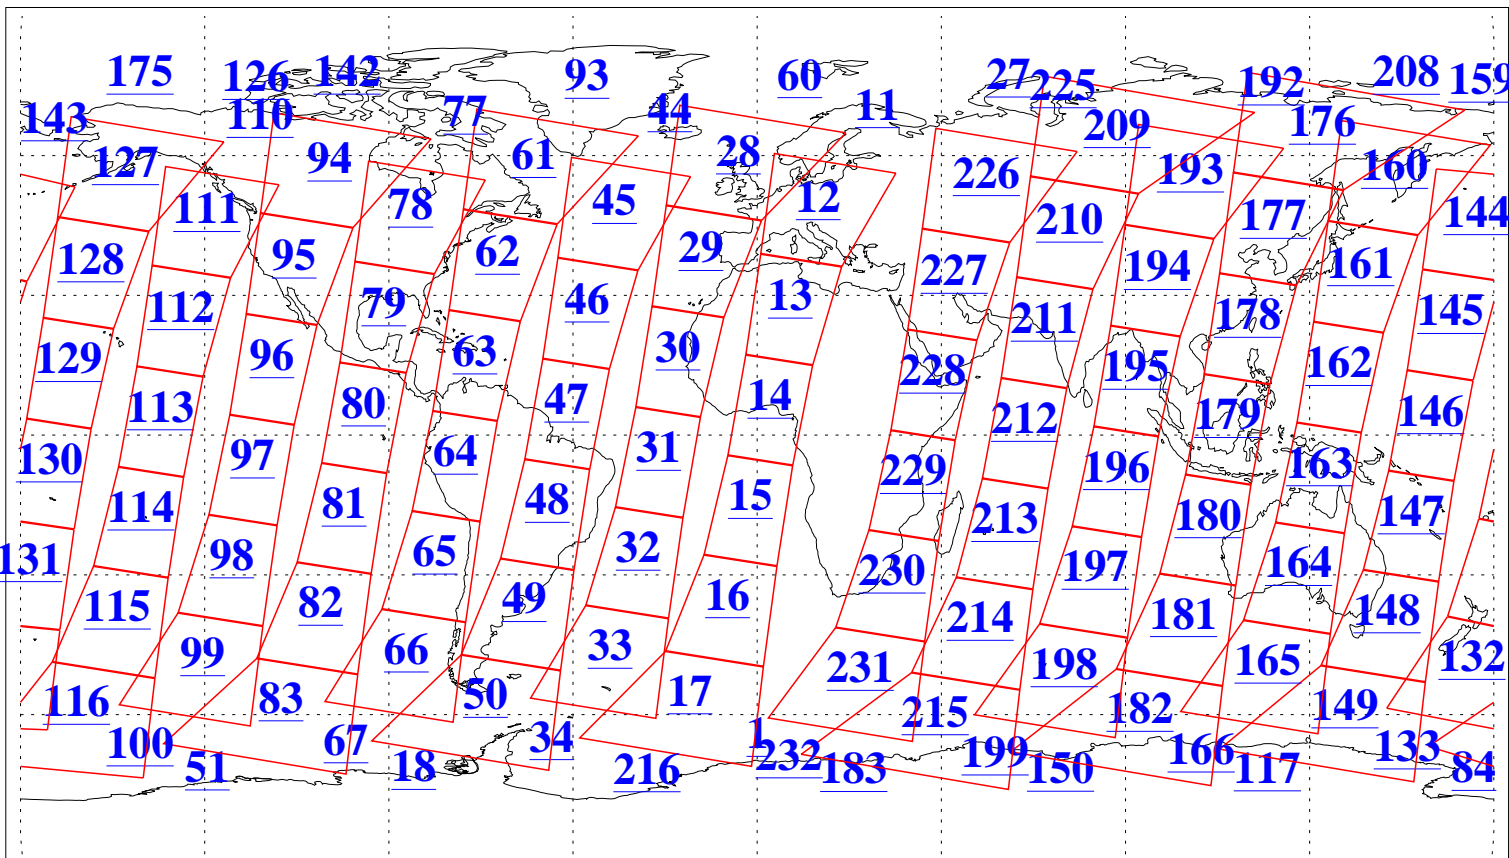

L1B Availability
AMSU Granules: 240
HSB Granules: 0
AIRS Granules: 240

12 Jul 2021
DoY 193
Aqua Day 7009
Granules: 1 to 120

Granules: 121 to 240

Legend: AMSU Available, *HSB Available*, *AIRS Available*

L1B Availability
 AMSU Granules: 240
 HSB Granules: 0
 AIRS Granules: 240

12 Jul 2021
 DoY 193
 Aqua Day 7009

Ascending Granules

Descending Granules

Legend: AMSU Available, *HSB Available*, **AIRS Available**

L1B Availability
 AMSU Granules: 240
 HSB Granules: 0
 AIRS Granules: 240

12 Jul 2021
 DoY 193
 Aqua Day 7009

Northern Hemisphere Granules

Southern Hemisphere Granules

Legend: AMSU Available, HSB Available, **AIRS Available**