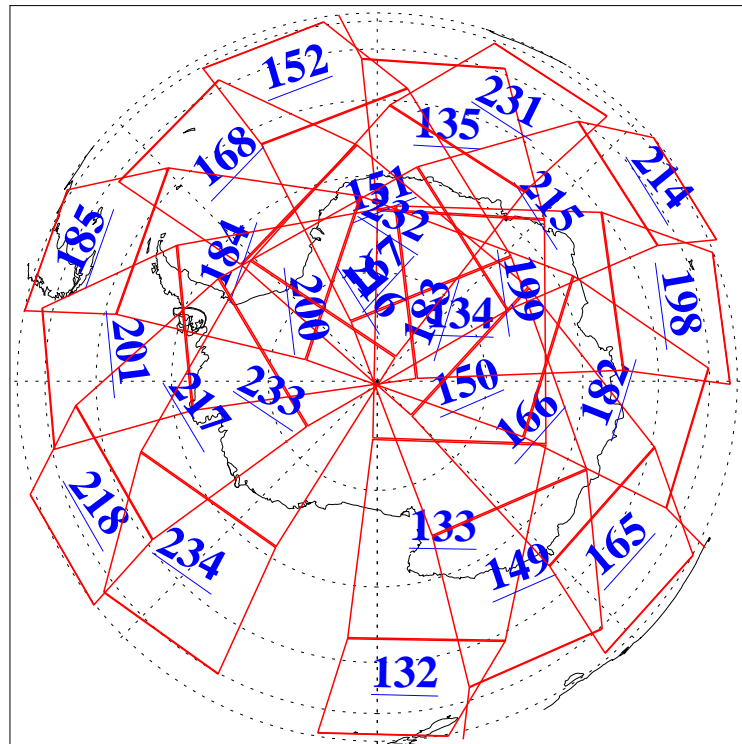

L1B Availability
AMSU Granules: 240
HSB Granules: 0
AIRS Granules: 240

12 Jul 2021
DoY 193
Aqua Day 7009
Granules: 1 to 120

Granules: 121 to 240

Legend: AMSU Available, *HSB Available*, *AIRS Available*

L1B Availability
 AMSU Granules: 240
 HSB Granules: 0
 AIRS Granules: 240

12 Jul 2021
 DoY 193
 Aqua Day 7009

Ascending Granules

Descending Granules

Legend: AMSU Available, *HSB Available*, **AIRS Available**

L1B Availability
 AMSU Granules: 240
 HSB Granules: 0
 AIRS Granules: 240

12 Jul 2021
 DoY 193
 Aqua Day 7009

Northern Hemisphere Granules

Southern Hemisphere Granules

Legend: AMSU Available, HSB Available, **AIRS Available**