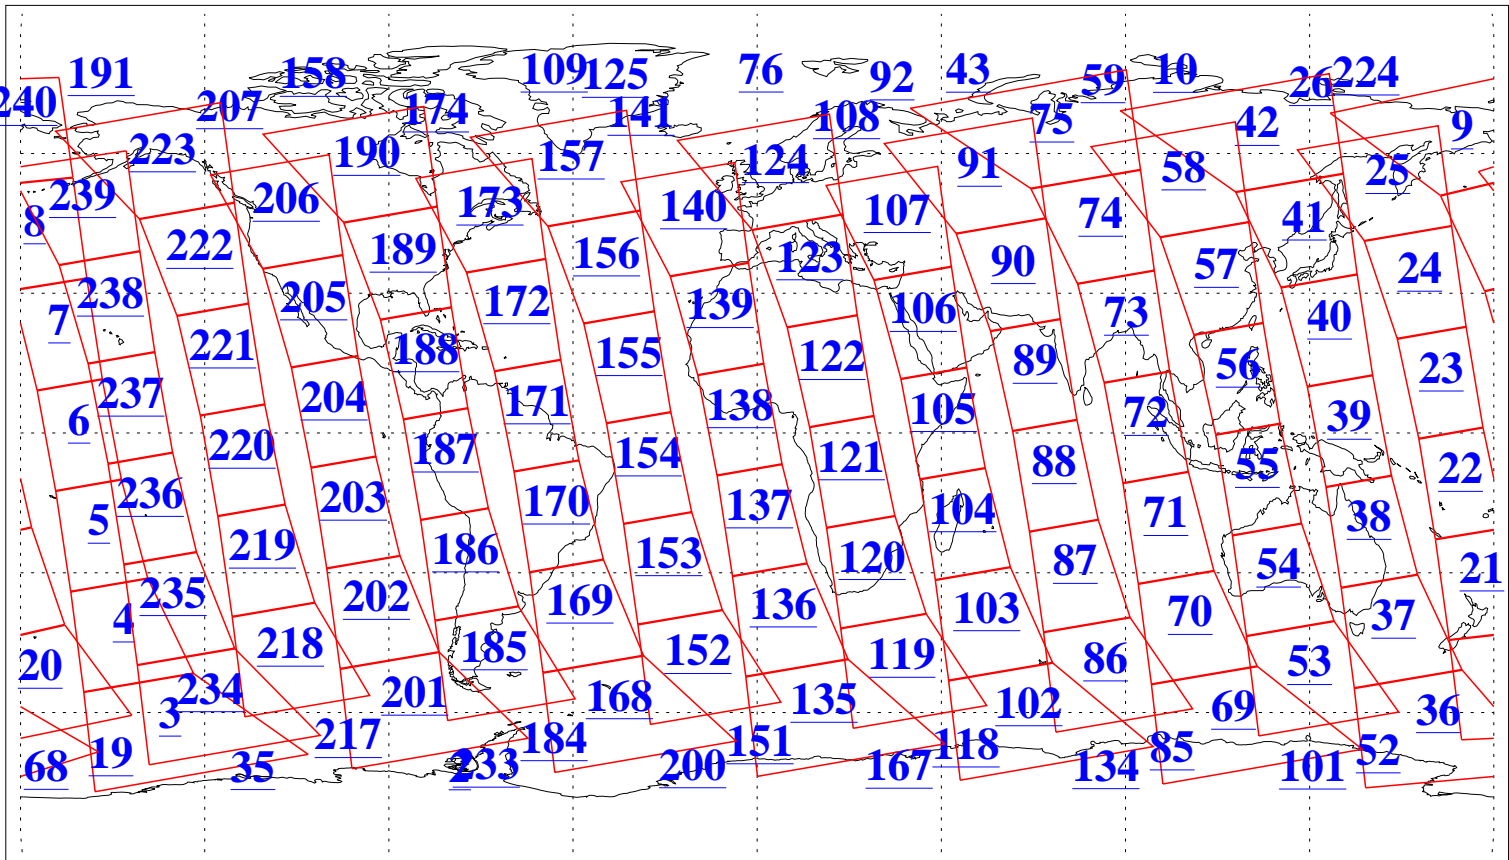

L1B Availability
AMSU Granules: 240
HSB Granules: 0
AIRS Granules: 240

12 Jul 2021
DoY 193
Aqua Day 7009
Granules: 1 to 120

Granules: 121 to 240

Legend: AMSU Available, *HSB Available*, *AIRS Available*

L1B Availability
 AMSU Granules: 240
 HSB Granules: 0
 AIRS Granules: 240

12 Jul 2021
 DoY 193
 Aqua Day 7009

Ascending Granules

Descending Granules

Legend: AMSU Available, *HSB Available*, **AIRS Available**

L1B Availability
 AMSU Granules: 240
 HSB Granules: 0
 AIRS Granules: 240

12 Jul 2021
 DoY 193
 Aqua Day 7009

Northern Hemisphere Granules

Southern Hemisphere Granules

Legend: AMSU Available, HSB Available, **AIRS Available**