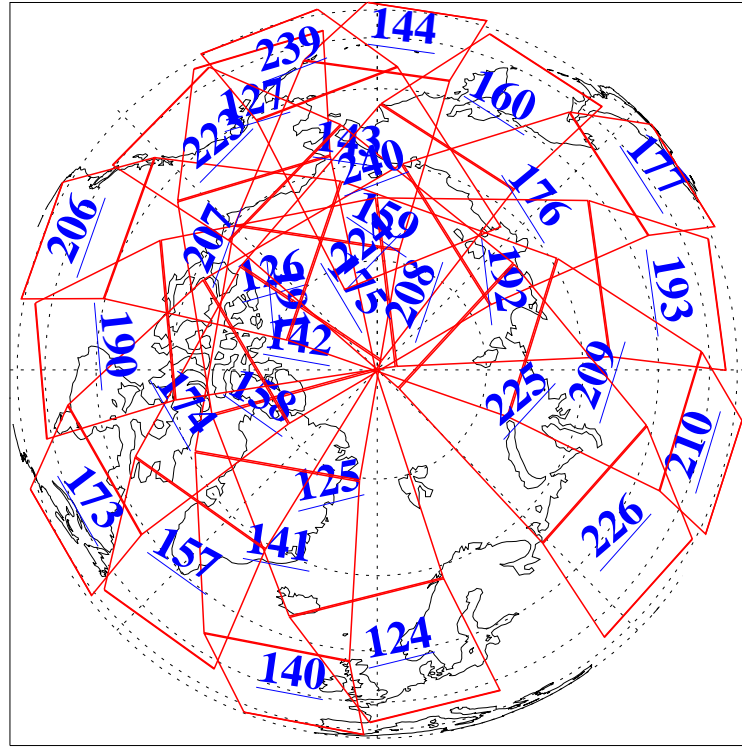

12 Jul 2021
 DoY 193
 Aqua Day 7009

Ascending Granules

Descending Granules

Legend: AMSU Available, *HSB Available*, **AIRS Available**

L1B Availability
 AMSU Granules: 240
 HSB Granules: 0
 AIRS Granules: 240

12 Jul 2021
 DoY 193
 Aqua Day 7009

Northern Hemisphere Granules

Southern Hemisphere Granules

Legend: AMSU Available, HSB Available, **AIRS Available**