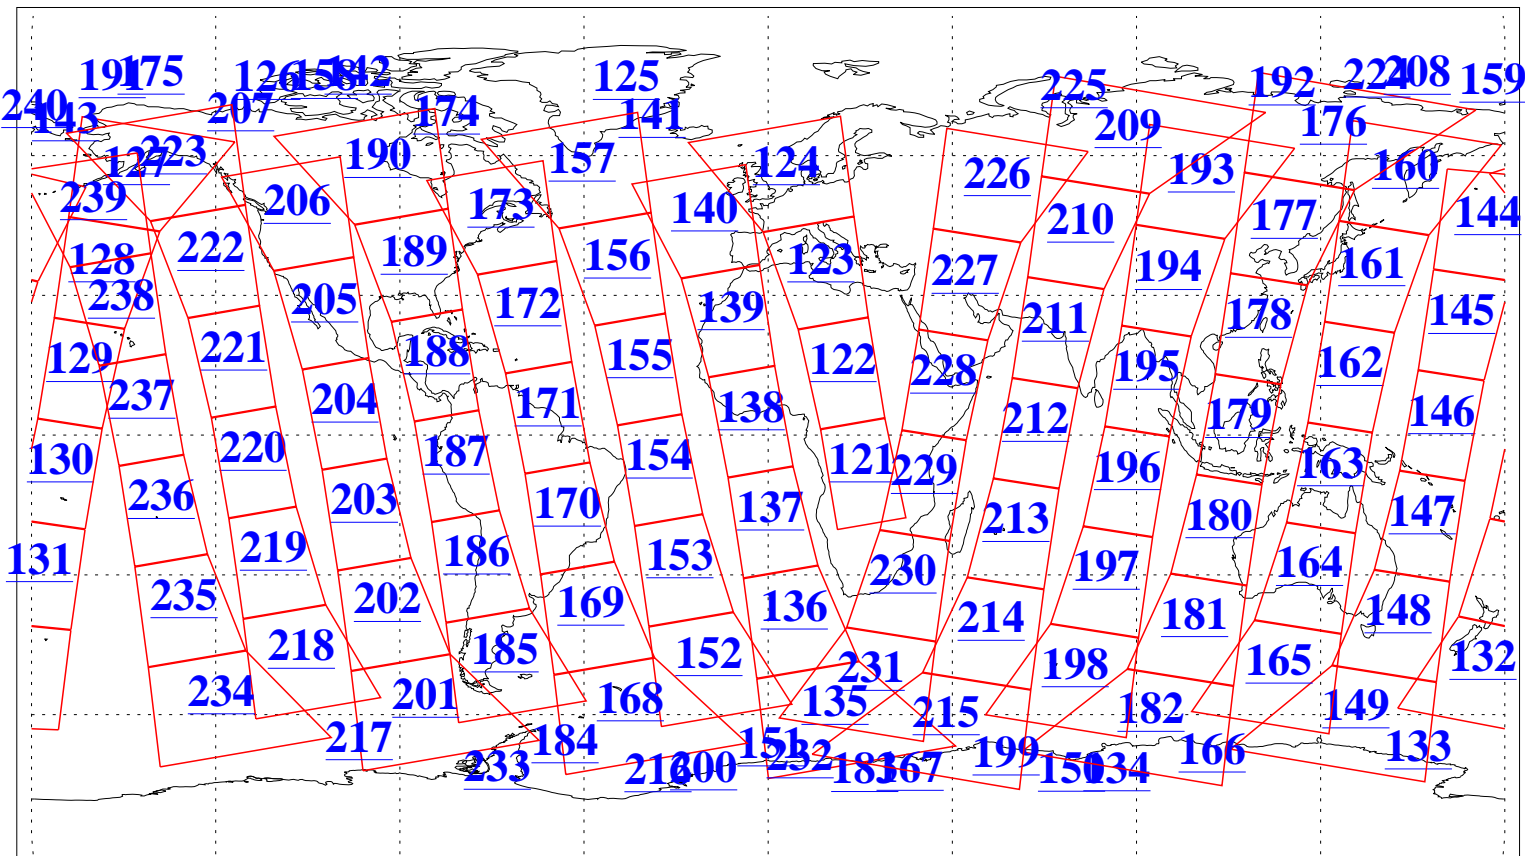

L1B Availability
AMSU Granules: 240
HSB Granules: 0
AIRS Granules: 240

12 Jul 2021
DoY 193
Aqua Day 7009
Granules: 1 to 120

Granules: 121 to 240

Legend: AMSU Available, *HSB Available*, *AIRS Available*

L1B Availability
 AMSU Granules: 240
 HSB Granules: 0
 AIRS Granules: 240

12 Jul 2021
 DoY 193
 Aqua Day 7009

Ascending Granules

Descending Granules

Legend: AMSU Available, *HSB Available*, **AIRS Available**

L1B Availability
 AMSU Granules: 240
 HSB Granules: 0
 AIRS Granules: 240

12 Jul 2021
 DoY 193
 Aqua Day 7009

Northern Hemisphere Granules

Southern Hemisphere Granules

Legend: AMSU Available, HSB Available, **AIRS Available**