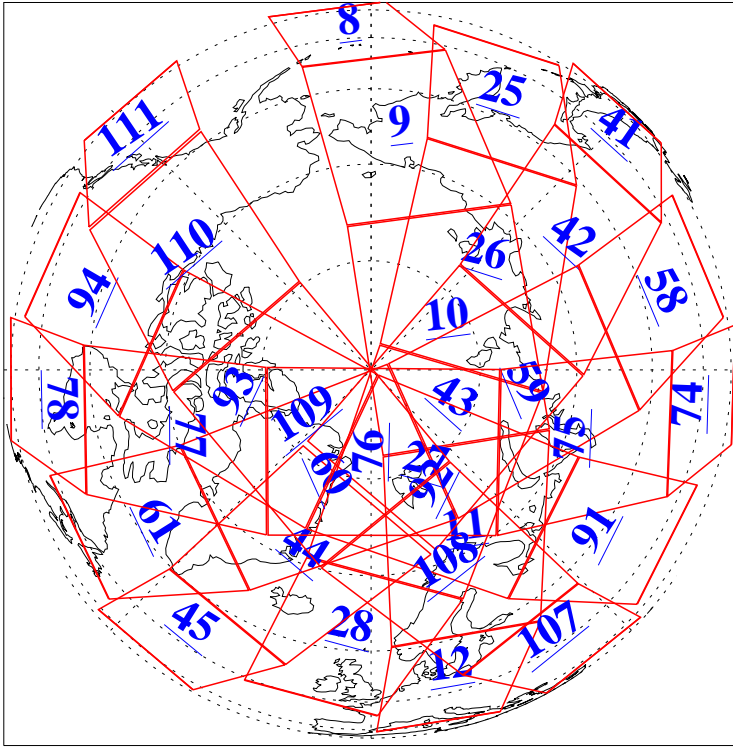

L1B Availability
AMSU Granules: 240
HSB Granules: 0
AIRS Granules: 240

12 Jul 2021
DoY 193
Aqua Day 7009
Granules: 1 to 120

Granules: 121 to 240

Legend: AMSU Available, *HSB Available*, *AIRS Available*

L1B Availability
 AMSU Granules: 240
 HSB Granules: 0
 AIRS Granules: 240

12 Jul 2021
 DoY 193
 Aqua Day 7009

Ascending Granules

Descending Granules

Legend: AMSU Available, *HSB Available*, **AIRS Available**

L1B Availability
 AMSU Granules: 240
 HSB Granules: 0
 AIRS Granules: 240

12 Jul 2021
 DoY 193
 Aqua Day 7009

Northern Hemisphere Granules

Southern Hemisphere Granules

Legend: AMSU Available, HSB Available, **AIRS Available**