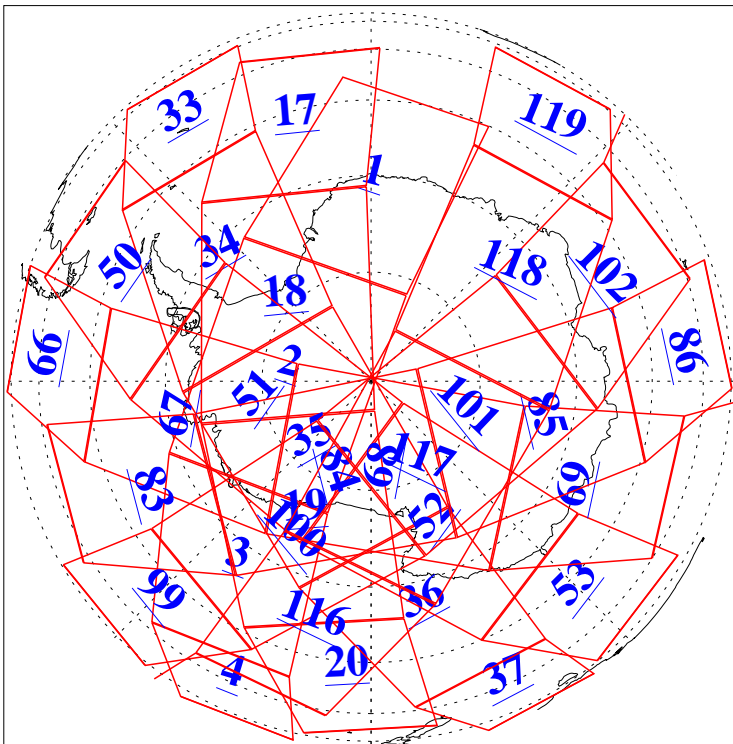

L1B Availability
AMSU Granules: 240
HSB Granules: 0
AIRS Granules: 240

12 Jul 2021
DoY 193
Aqua Day 7009
Granules: 1 to 120

Granules: 121 to 240

Legend: AMSU Available, *HSB Available*, *AIRS Available*

L1B Availability
 AMSU Granules: 240
 HSB Granules: 0
 AIRS Granules: 240

12 Jul 2021
 DoY 193
 Aqua Day 7009

Ascending Granules

Descending Granules

Legend: AMSU Available, *HSB Available*, **AIRS Available**

L1B Availability
 AMSU Granules: 240
 HSB Granules: 0
 AIRS Granules: 240

12 Jul 2021
 DoY 193
 Aqua Day 7009

Northern Hemisphere Granules

Southern Hemisphere Granules

Legend: AMSU Available, HSB Available, **AIRS Available**