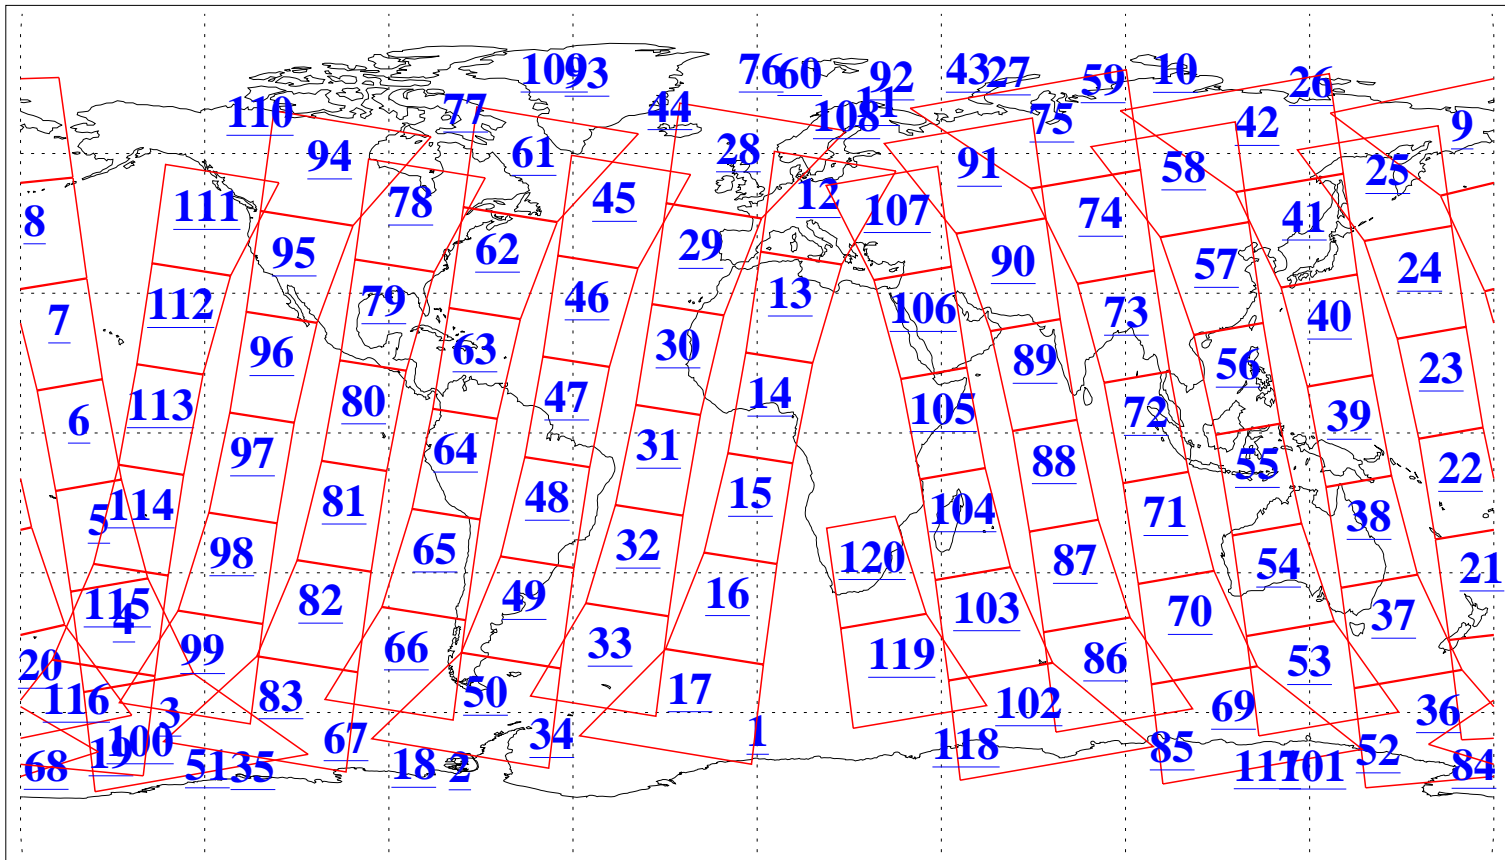

L1B Availability
AMSU Granules: 240
HSB Granules: 0
AIRS Granules: 240

12 Jul 2021
DoY 193
Aqua Day 7009
Granules: 1 to 120

Granules: 121 to 240

Legend: AMSU Available, *HSB Available*, *AIRS Available*

L1B Availability
 AMSU Granules: 240
 HSB Granules: 0
 AIRS Granules: 240

12 Jul 2021
 DoY 193
 Aqua Day 7009

Ascending Granules

Descending Granules

Legend: AMSU Available, *HSB Available*, **AIRS Available**

L1B Availability
 AMSU Granules: 240
 HSB Granules: 0
 AIRS Granules: 240

12 Jul 2021
 DoY 193
 Aqua Day 7009

Northern Hemisphere Granules

Southern Hemisphere Granules

Legend: AMSU Available, HSB Available, **AIRS Available**