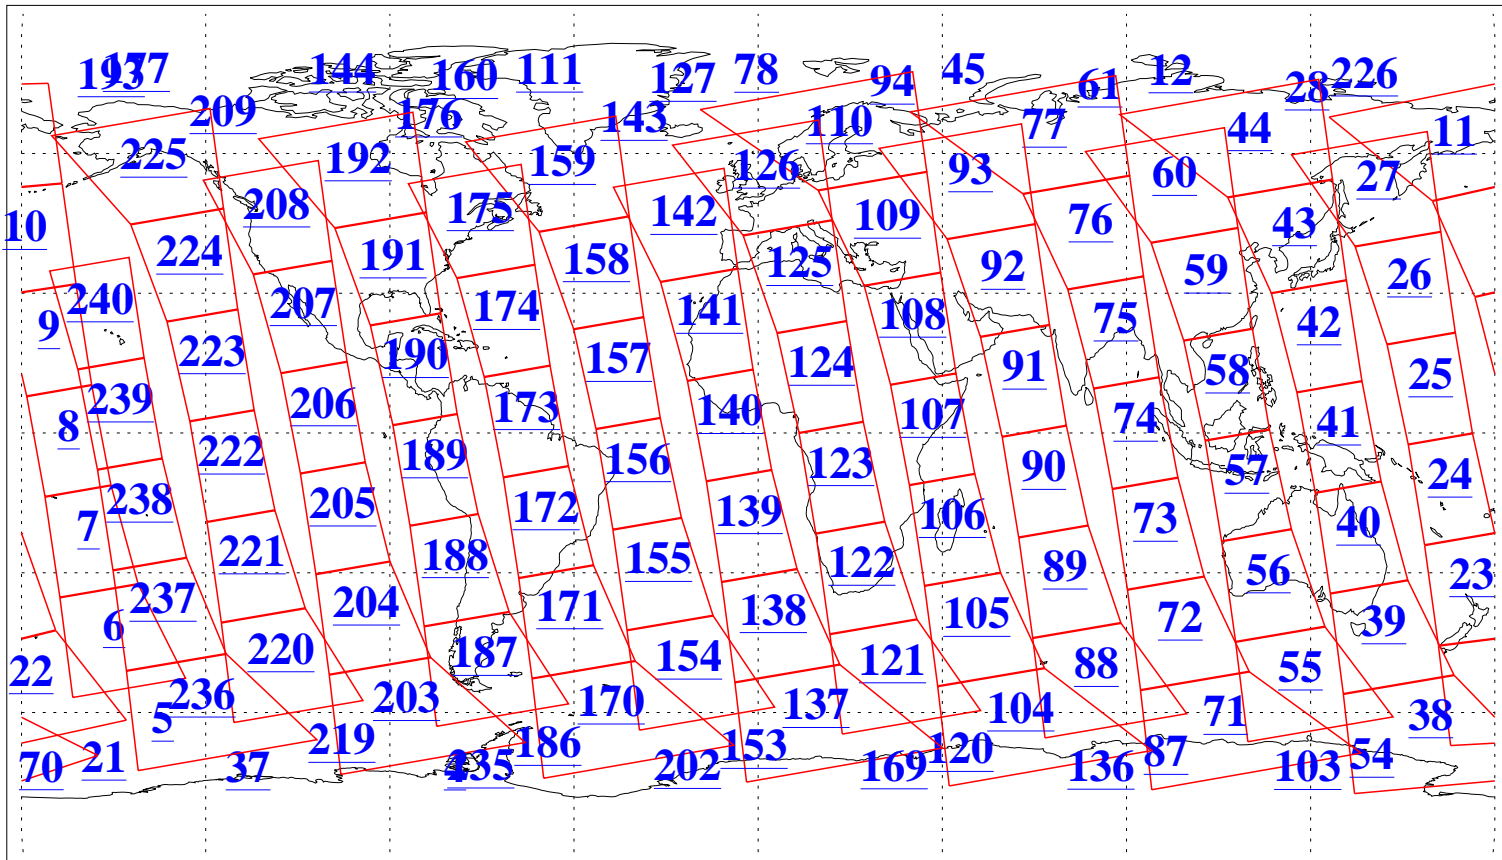

L1B Availability  
 AMSU Granules: 239  
 HSB Granules: 0  
 AIRS Granules: 240

10 Jul 2021  
 DoY 191  
 Aqua Day 7007  
 Granules: 1 to 120

Granules: 121 to 240

Legend: AMSU Available, HSB Available, AIRS Available

L1B Availability  
 AMSU Granules: 239  
 HSB Granules: 0  
 AIRS Granules: 240

10 Jul 2021  
 DoY 191  
 Aqua Day 7007

Ascending Granules

Descending Granules

Legend: AMSU Available, *HSB Available*, *AIRS Available*

L1B Availability  
 AMSU Granules: 239  
 HSB Granules: 0  
 AIRS Granules: 240

10 Jul 2021  
 DoY 191  
 Aqua Day 7007

Northern Hemisphere Granules

Southern Hemisphere Granules

Legend: AMSU Available, HSB Available, **AIRS Available**