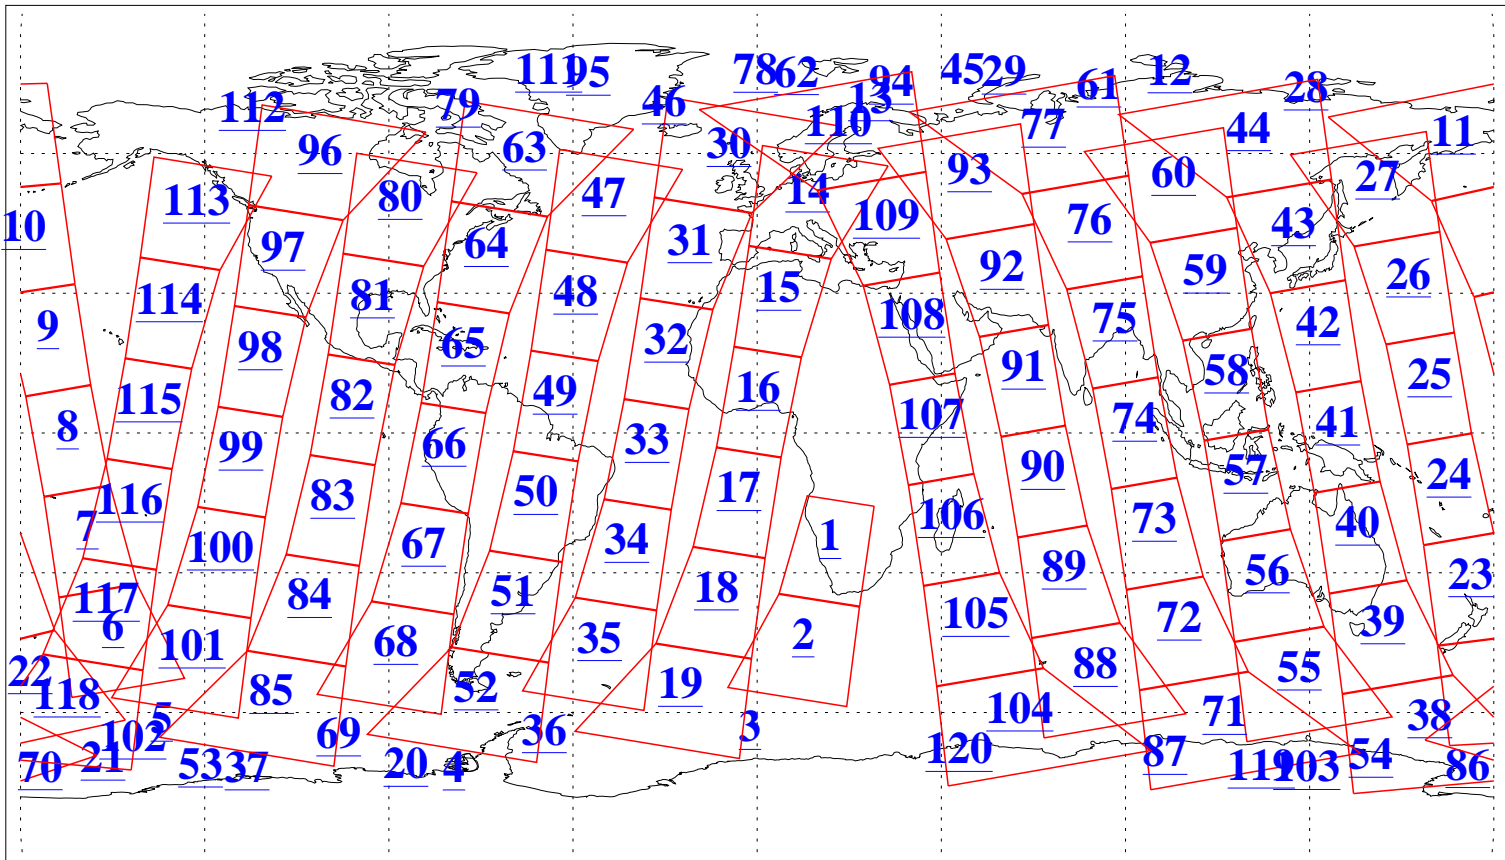

L1B Availability  
 AMSU Granules: 239  
 HSB Granules: 0  
 AIRS Granules: 240

10 Jul 2021  
 DoY 191  
 Aqua Day 7007  
 Granules: 1 to 120

Granules: 121 to 240

Legend: AMSU Available, HSB Available, AIRS Available

L1B Availability  
 AMSU Granules: 239  
 HSB Granules: 0  
 AIRS Granules: 240

10 Jul 2021  
 DoY 191  
 Aqua Day 7007

Ascending Granules

Descending Granules

Legend: AMSU Available, *HSB Available*, *AIRS Available*

L1B Availability  
 AMSU Granules: 239  
 HSB Granules: 0  
 AIRS Granules: 240

10 Jul 2021  
 DoY 191  
 Aqua Day 7007

Northern Hemisphere Granules

Southern Hemisphere Granules

Legend: AMSU Available, HSB Available, **AIRS Available**