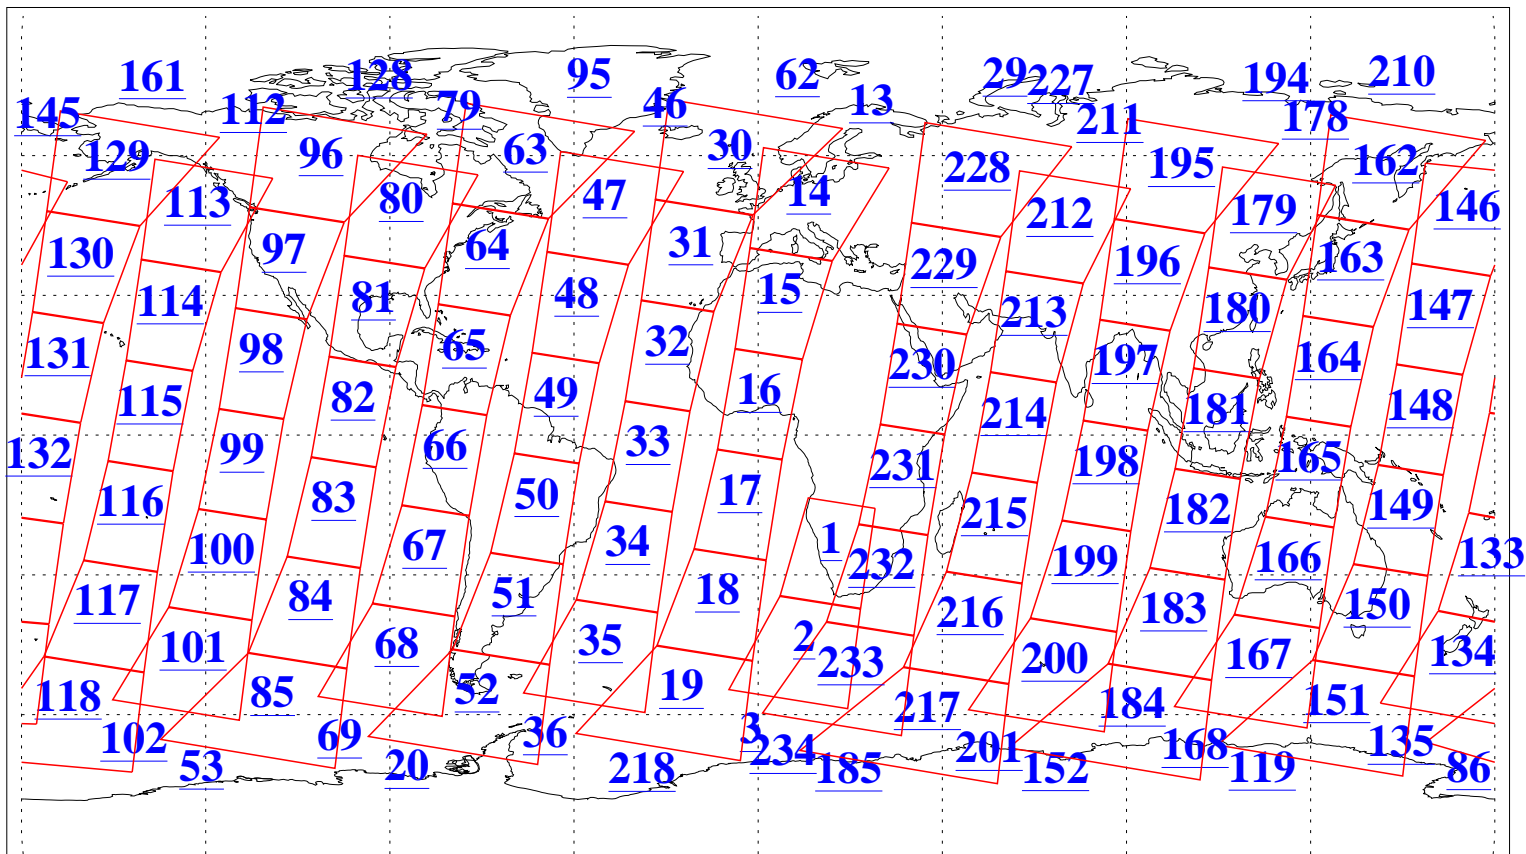

L1B Availability  
 AMSU Granules: 239  
 HSB Granules: 0  
 AIRS Granules: 240

10 Jul 2021  
 DoY 191  
 Aqua Day 7007  
 Granules: 1 to 120

Granules: 121 to 240

Legend: AMSU Available, HSB Available, AIRS Available

L1B Availability  
 AMSU Granules: 239  
 HSB Granules: 0  
 AIRS Granules: 240

10 Jul 2021  
 DoY 191  
 Aqua Day 7007

Ascending Granules

Descending Granules

Legend: AMSU Available, *HSB Available*, *AIRS Available*

L1B Availability  
 AMSU Granules: 239  
 HSB Granules: 0  
 AIRS Granules: 240

10 Jul 2021  
 DoY 191  
 Aqua Day 7007

Northern Hemisphere Granules

Southern Hemisphere Granules

Legend: AMSU Available, HSB Available, **AIRS Available**