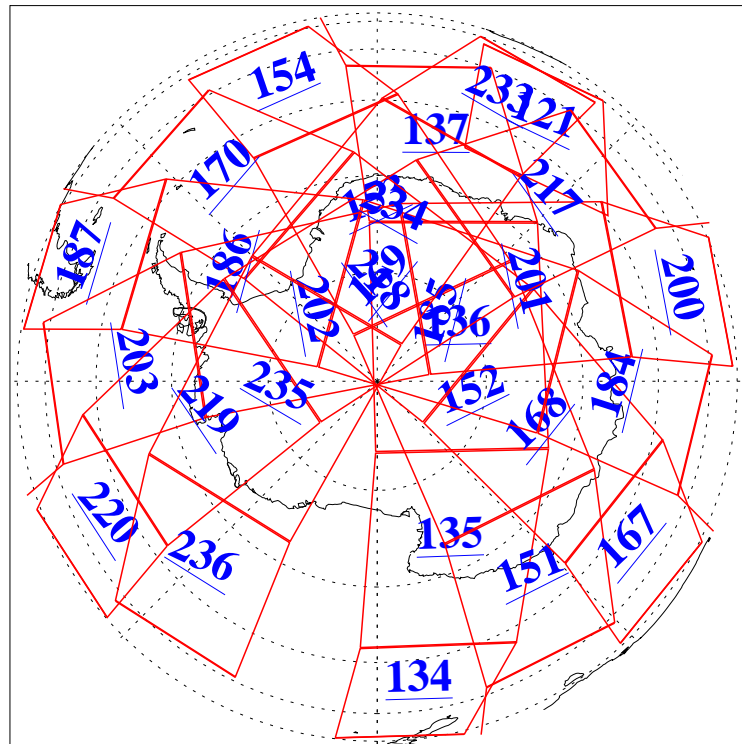

L1B Availability  
 AMSU Granules: 239  
 HSB Granules: 0  
 AIRS Granules: 240

10 Jul 2021  
 DoY 191  
 Aqua Day 7007  
 Granules: 1 to 120

Granules: 121 to 240

Legend: AMSU Available, HSB Available, AIRS Available

L1B Availability  
 AMSU Granules: 239  
 HSB Granules: 0  
 AIRS Granules: 240

10 Jul 2021  
 DoY 191  
 Aqua Day 7007

Ascending Granules

Descending Granules

Legend: AMSU Available, *HSB Available*, *AIRS Available*

L1B Availability  
 AMSU Granules: 239  
 HSB Granules: 0  
 AIRS Granules: 240

10 Jul 2021  
 DoY 191  
 Aqua Day 7007

Northern Hemisphere Granules

Southern Hemisphere Granules

Legend: AMSU Available, HSB Available, **AIRS Available**