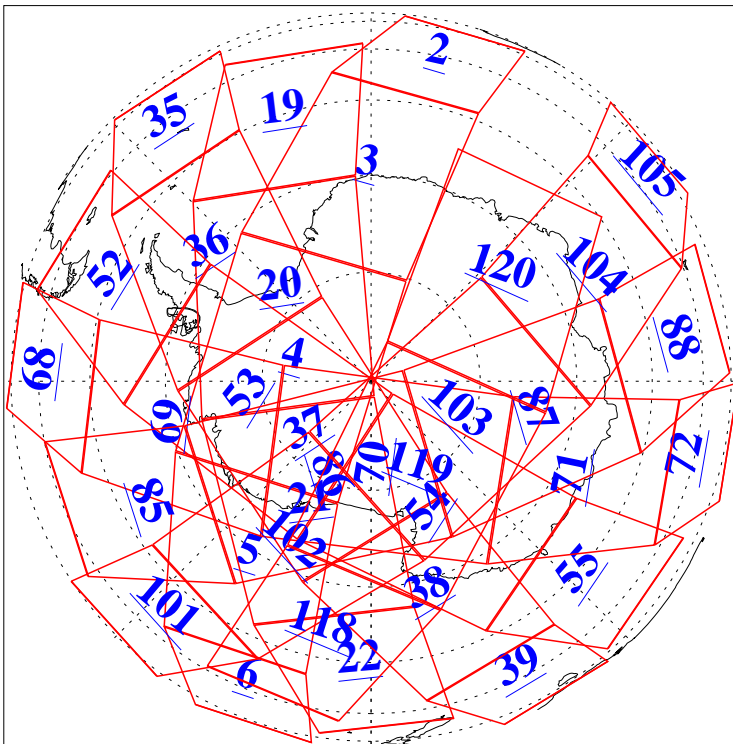

L1B Availability  
 AMSU Granules: 239  
 HSB Granules: 0  
 AIRS Granules: 240

10 Jul 2021  
 DoY 191  
 Aqua Day 7007  
 Granules: 1 to 120

Granules: 121 to 240

Legend: AMSU Available, HSB Available, AIRS Available

L1B Availability  
 AMSU Granules: 239  
 HSB Granules: 0  
 AIRS Granules: 240

10 Jul 2021  
 DoY 191  
 Aqua Day 7007

Ascending Granules

Descending Granules

Legend: AMSU Available, *HSB Available*, *AIRS Available*

L1B Availability  
 AMSU Granules: 239  
 HSB Granules: 0  
 AIRS Granules: 240

10 Jul 2021  
 DoY 191  
 Aqua Day 7007

Northern Hemisphere Granules

Southern Hemisphere Granules

Legend: AMSU Available, HSB Available, **AIRS Available**