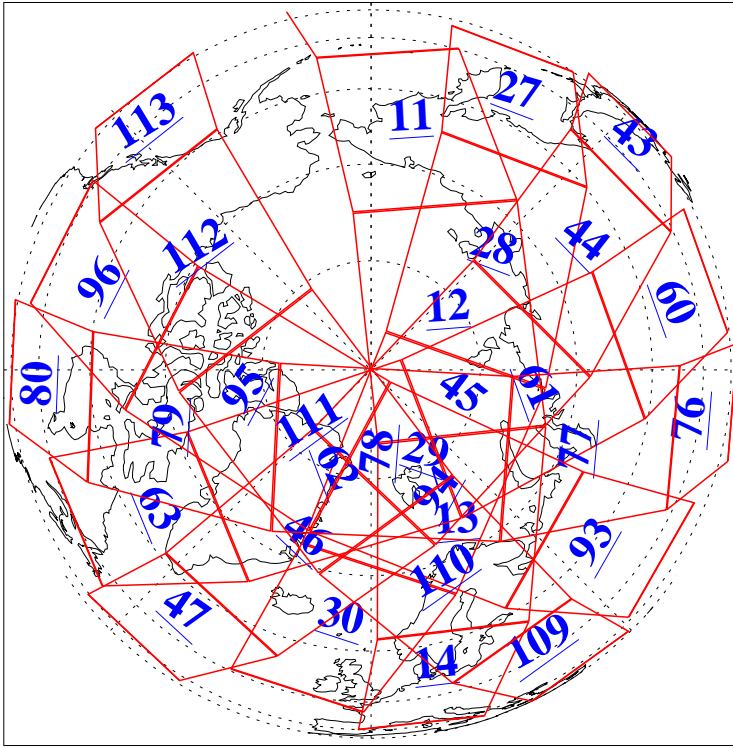

L1B Availability  
 AMSU Granules: 239  
 HSB Granules: 0  
 AIRS Granules: 240

10 Jul 2021  
 DoY 191  
 Aqua Day 7007  
 Granules: 1 to 120

Granules: 121 to 240

Legend: AMSU Available, HSB Available, AIRS Available

L1B Availability  
 AMSU Granules: 239  
 HSB Granules: 0  
 AIRS Granules: 240

10 Jul 2021  
 DoY 191  
 Aqua Day 7007

Ascending Granules

Descending Granules

Legend: AMSU Available, *HSB Available*, *AIRS Available*

L1B Availability  
 AMSU Granules: 239  
 HSB Granules: 0  
 AIRS Granules: 240

10 Jul 2021  
 DoY 191  
 Aqua Day 7007

Northern Hemisphere Granules

Southern Hemisphere Granules

Legend: AMSU Available, HSB Available, **AIRS Available**