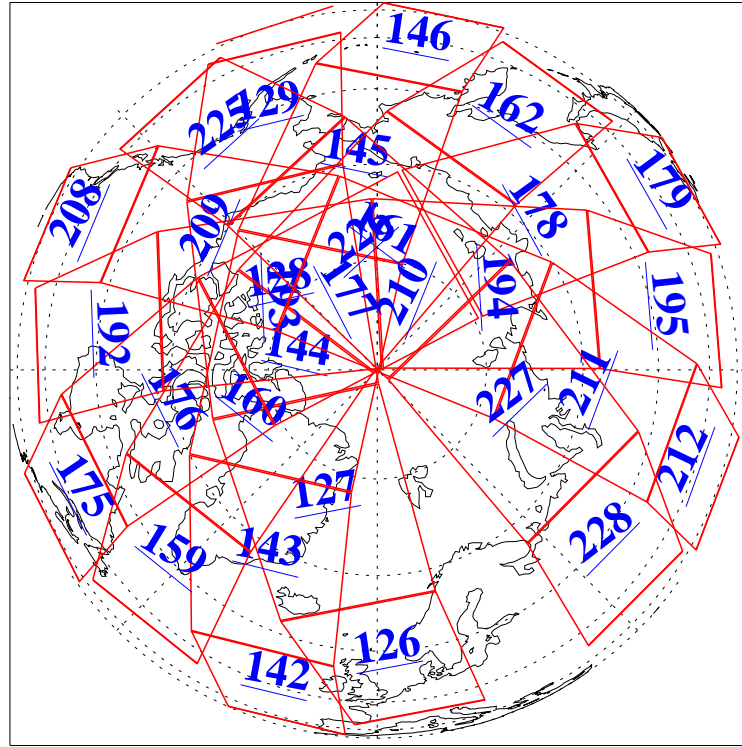

L1B Availability  
 AMSU Granules: 239  
 HSB Granules: 0  
 AIRS Granules: 240

10 Jul 2021  
 DoY 191  
 Aqua Day 7007

Ascending Granules

Descending Granules

Legend: AMSU Available, *HSB Available*, *AIRS Available*

L1B Availability  
 AMSU Granules: 239  
 HSB Granules: 0  
 AIRS Granules: 240

10 Jul 2021  
 DoY 191  
 Aqua Day 7007

Northern Hemisphere Granules

Southern Hemisphere Granules

Legend: AMSU Available, HSB Available, **AIRS Available**