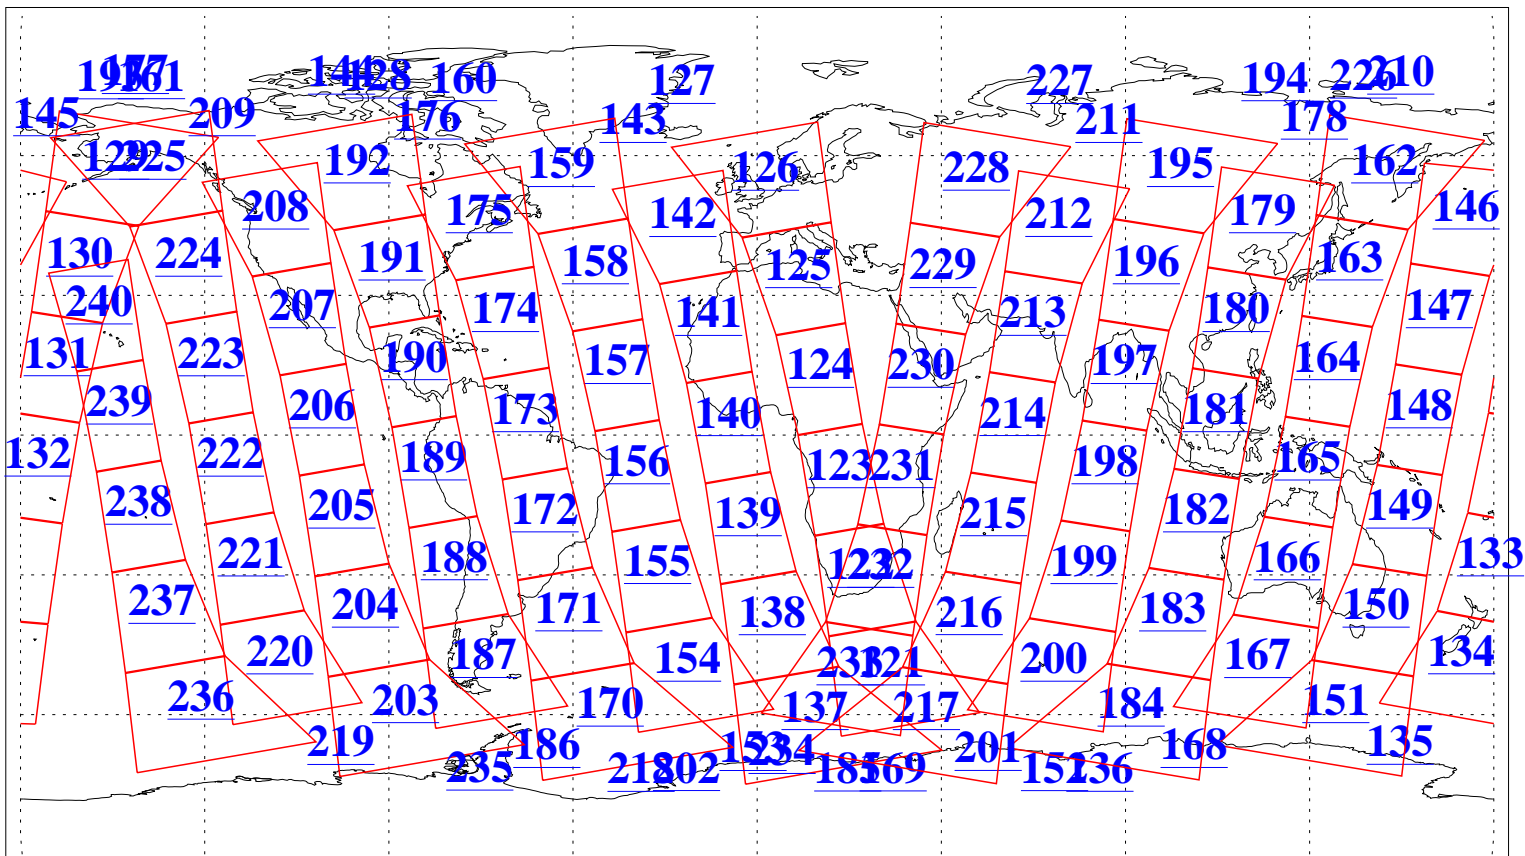

L1B Availability  
 AMSU Granules: 239  
 HSB Granules: 0  
 AIRS Granules: 240

10 Jul 2021  
 DoY 191  
 Aqua Day 7007  
 Granules: 1 to 120

Granules: 121 to 240

Legend: AMSU Available, HSB Available, AIRS Available

L1B Availability  
 AMSU Granules: 239  
 HSB Granules: 0  
 AIRS Granules: 240

10 Jul 2021  
 DoY 191  
 Aqua Day 7007

Ascending Granules

Descending Granules

Legend: AMSU Available, *HSB Available*, *AIRS Available*

L1B Availability  
 AMSU Granules: 239  
 HSB Granules: 0  
 AIRS Granules: 240

10 Jul 2021  
 DoY 191  
 Aqua Day 7007

Northern Hemisphere Granules

Southern Hemisphere Granules

Legend: AMSU Available, HSB Available, **AIRS Available**