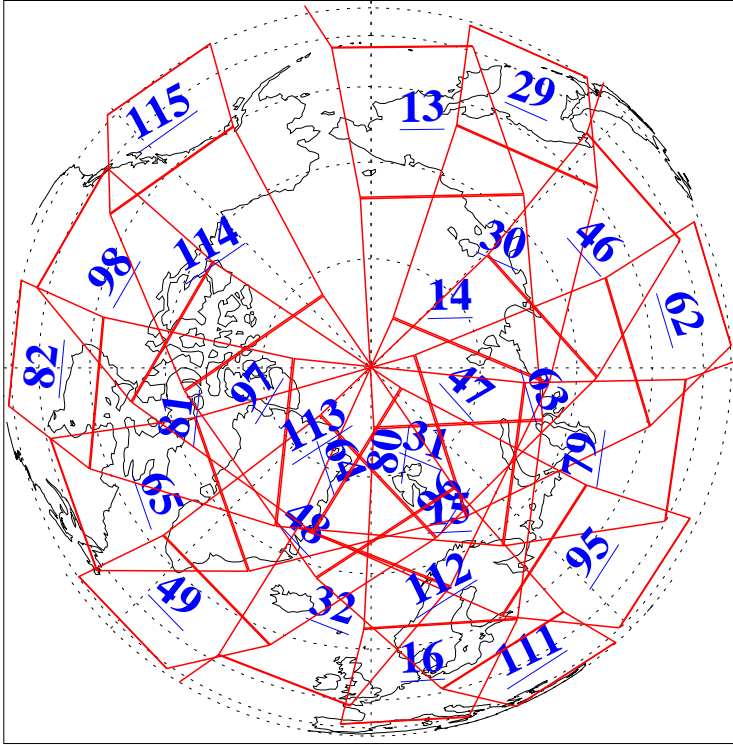

L1B Availability
AMSU Granules: 240
HSB Granules: 0
AIRS Granules: 240

8 Jul 2021
DoY 189
Aqua Day 7005
Granules: 1 to 120

Granules: 121 to 240

Legend: AMSU Available, *HSB Available*, *AIRS Available*

L1B Availability
 AMSU Granules: 240
 HSB Granules: 0
 AIRS Granules: 240

8 Jul 2021
 DoY 189
 Aqua Day 7005
 Ascending Granules

Descending Granules

Legend: AMSU Available, *HSB Available*, *AIRS Available*

L1B Availability
 AMSU Granules: 240
 HSB Granules: 0
 AIRS Granules: 240

8 Jul 2021
 DoY 189
 Aqua Day 7005

Northern Hemisphere Granules

Southern Hemisphere Granules

Legend: AMSU Available, *HSB Available*, **AIRS Available**