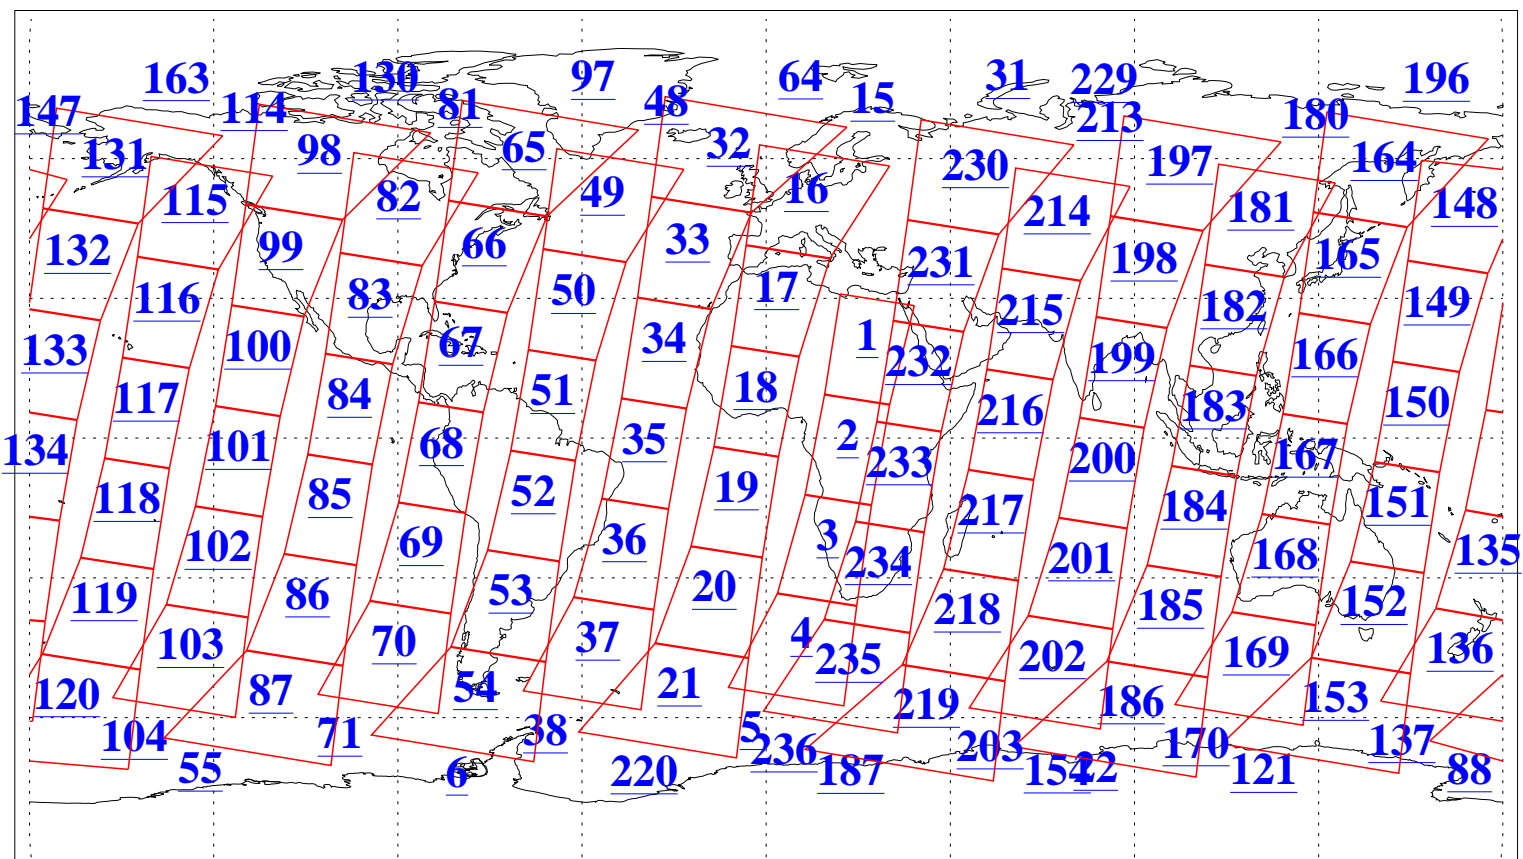

L1B Availability
AMSU Granules: 240
HSB Granules: 0
AIRS Granules: 240

8 Jul 2021
DoY 189
Aqua Day 7005
Granules: 1 to 120

Granules: 121 to 240

Legend: AMSU Available, *HSB Available*, *AIRS Available*

L1B Availability
 AMSU Granules: 240
 HSB Granules: 0
 AIRS Granules: 240

8 Jul 2021
 DoY 189
 Aqua Day 7005
 Ascending Granules

Descending Granules

Legend: AMSU Available, *HSB Available*, *AIRS Available*

L1B Availability
 AMSU Granules: 240
 HSB Granules: 0
 AIRS Granules: 240

8 Jul 2021
 DoY 189
 Aqua Day 7005

Northern Hemisphere Granules

Southern Hemisphere Granules

Legend: AMSU Available, *HSB Available*, **AIRS Available**