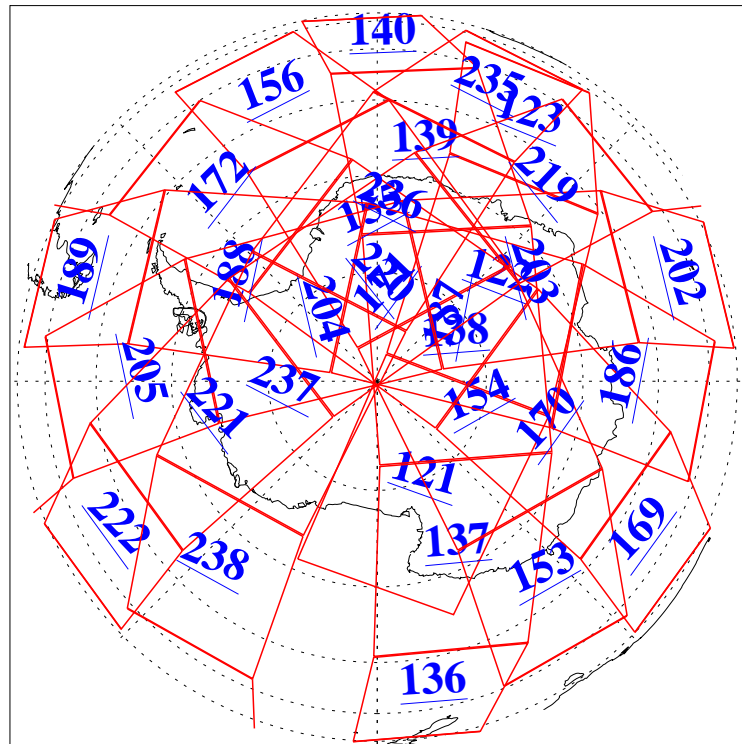

8 Jul 2021
 DoY 189
 Aqua Day 7005
 Ascending Granules

Descending Granules

Legend: AMSU Available, *HSB Available*, *AIRS Available*

L1B Availability
 AMSU Granules: 240
 HSB Granules: 0
 AIRS Granules: 240

8 Jul 2021
 DoY 189
 Aqua Day 7005

Northern Hemisphere Granules

Southern Hemisphere Granules

Legend: AMSU Available, *HSB Available*, **AIRS Available**