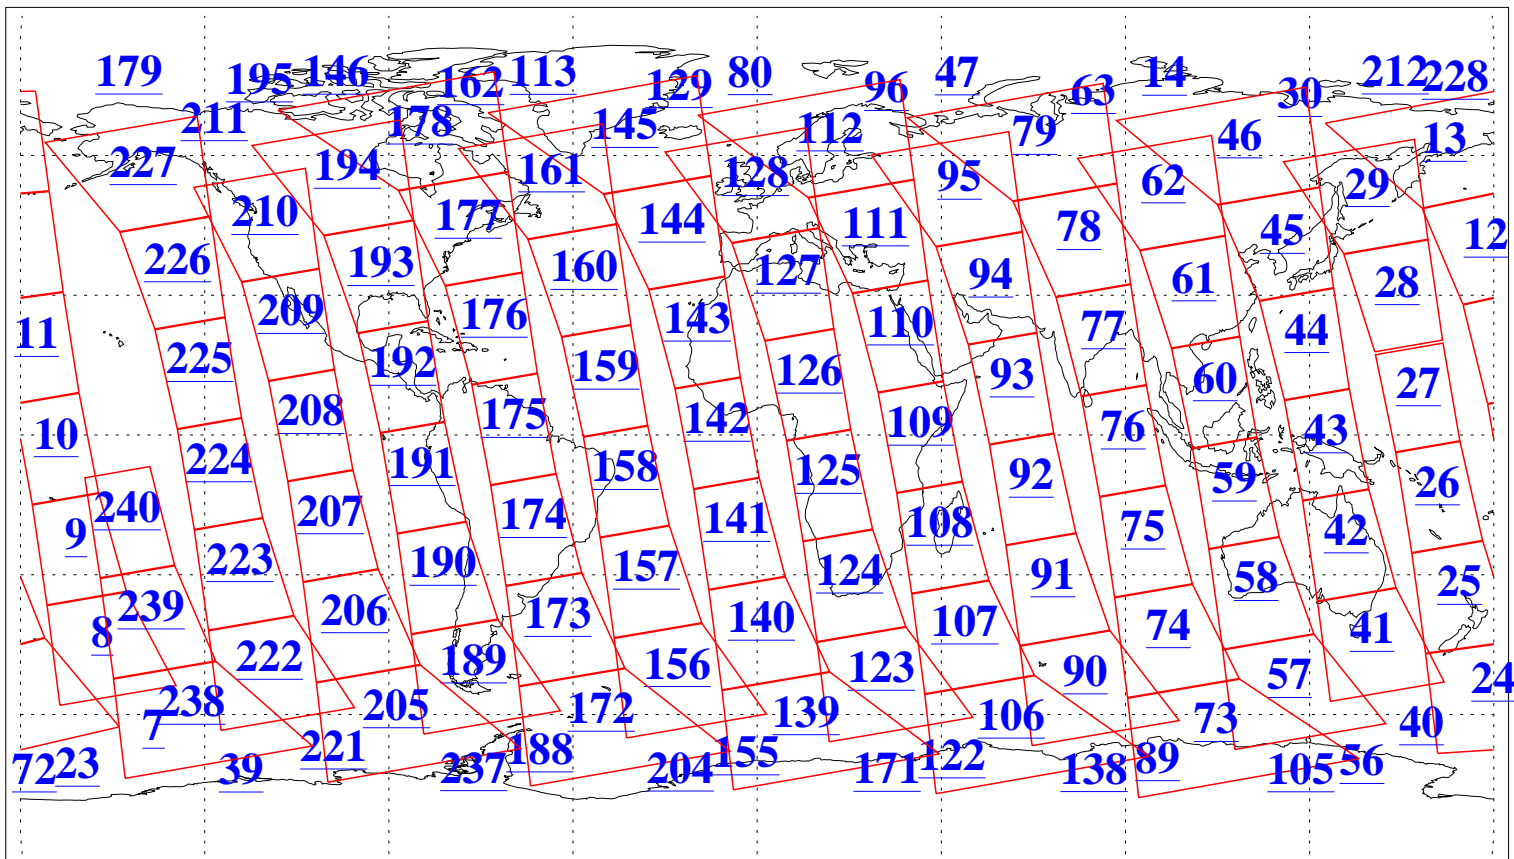

L1B Availability
AMSU Granules: 240
HSB Granules: 0
AIRS Granules: 240

8 Jul 2021
DoY 189
Aqua Day 7005
Granules: 1 to 120

Granules: 121 to 240

Legend: AMSU Available, *HSB Available*, *AIRS Available*

L1B Availability
 AMSU Granules: 240
 HSB Granules: 0
 AIRS Granules: 240

8 Jul 2021
 DoY 189
 Aqua Day 7005
 Ascending Granules

Descending Granules

Legend: AMSU Available, *HSB Available*, *AIRS Available*

L1B Availability
 AMSU Granules: 240
 HSB Granules: 0
 AIRS Granules: 240

8 Jul 2021
 DoY 189
 Aqua Day 7005

Northern Hemisphere Granules

Southern Hemisphere Granules

Legend: AMSU Available, *HSB Available*, **AIRS Available**