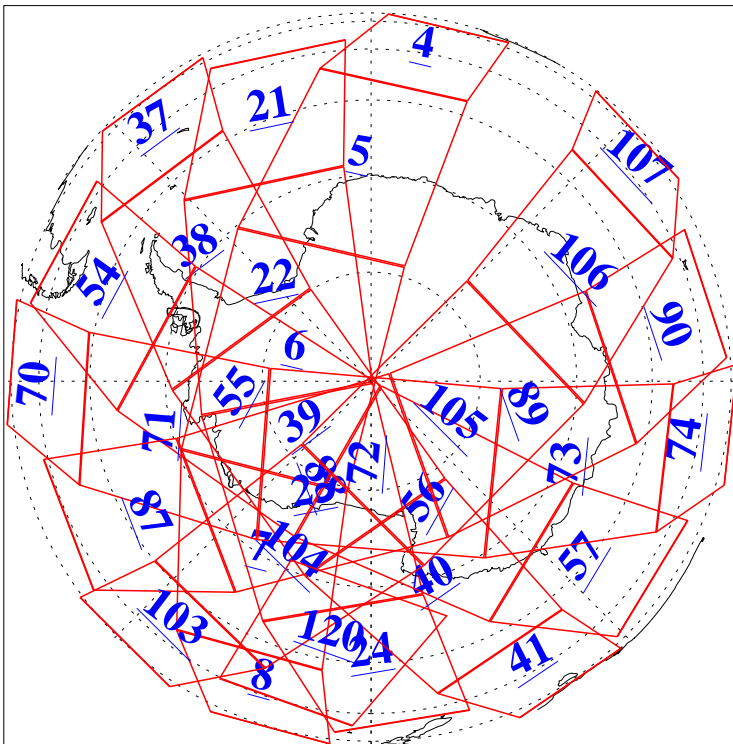

L1B Availability
AMSU Granules: 240
HSB Granules: 0
AIRS Granules: 240

8 Jul 2021
DoY 189
Aqua Day 7005
Granules: 1 to 120

Granules: 121 to 240

Legend: AMSU Available, *HSB Available*, *AIRS Available*

L1B Availability
 AMSU Granules: 240
 HSB Granules: 0
 AIRS Granules: 240

8 Jul 2021
 DoY 189
 Aqua Day 7005
 Ascending Granules

Descending Granules

Legend: AMSU Available, *HSB Available*, *AIRS Available*

L1B Availability
 AMSU Granules: 240
 HSB Granules: 0
 AIRS Granules: 240

8 Jul 2021
 DoY 189
 Aqua Day 7005

Northern Hemisphere Granules

Southern Hemisphere Granules

Legend: AMSU Available, *HSB Available*, **AIRS Available**