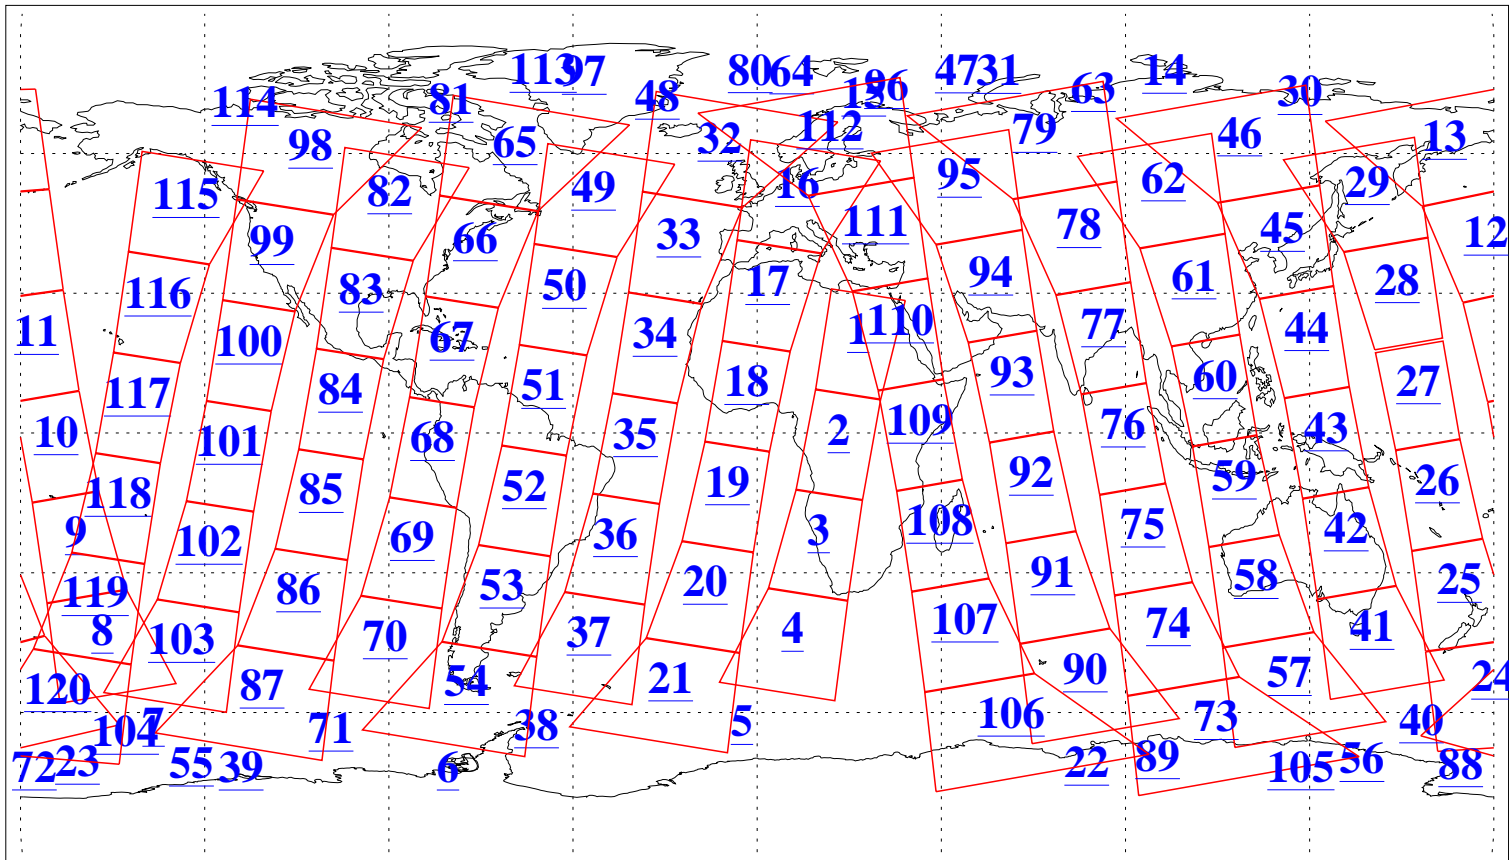

L1B Availability
AMSU Granules: 240
HSB Granules: 0
AIRS Granules: 240

8 Jul 2021
DoY 189
Aqua Day 7005
Granules: 1 to 120

Granules: 121 to 240

Legend: AMSU Available, *HSB Available*, *AIRS Available*

L1B Availability
 AMSU Granules: 240
 HSB Granules: 0
 AIRS Granules: 240

8 Jul 2021
 DoY 189
 Aqua Day 7005
 Ascending Granules

Descending Granules

Legend: AMSU Available, *HSB Available*, *AIRS Available*

L1B Availability
 AMSU Granules: 240
 HSB Granules: 0
 AIRS Granules: 240

8 Jul 2021
 DoY 189
 Aqua Day 7005

Northern Hemisphere Granules

Southern Hemisphere Granules

Legend: AMSU Available, *HSB Available*, **AIRS Available**