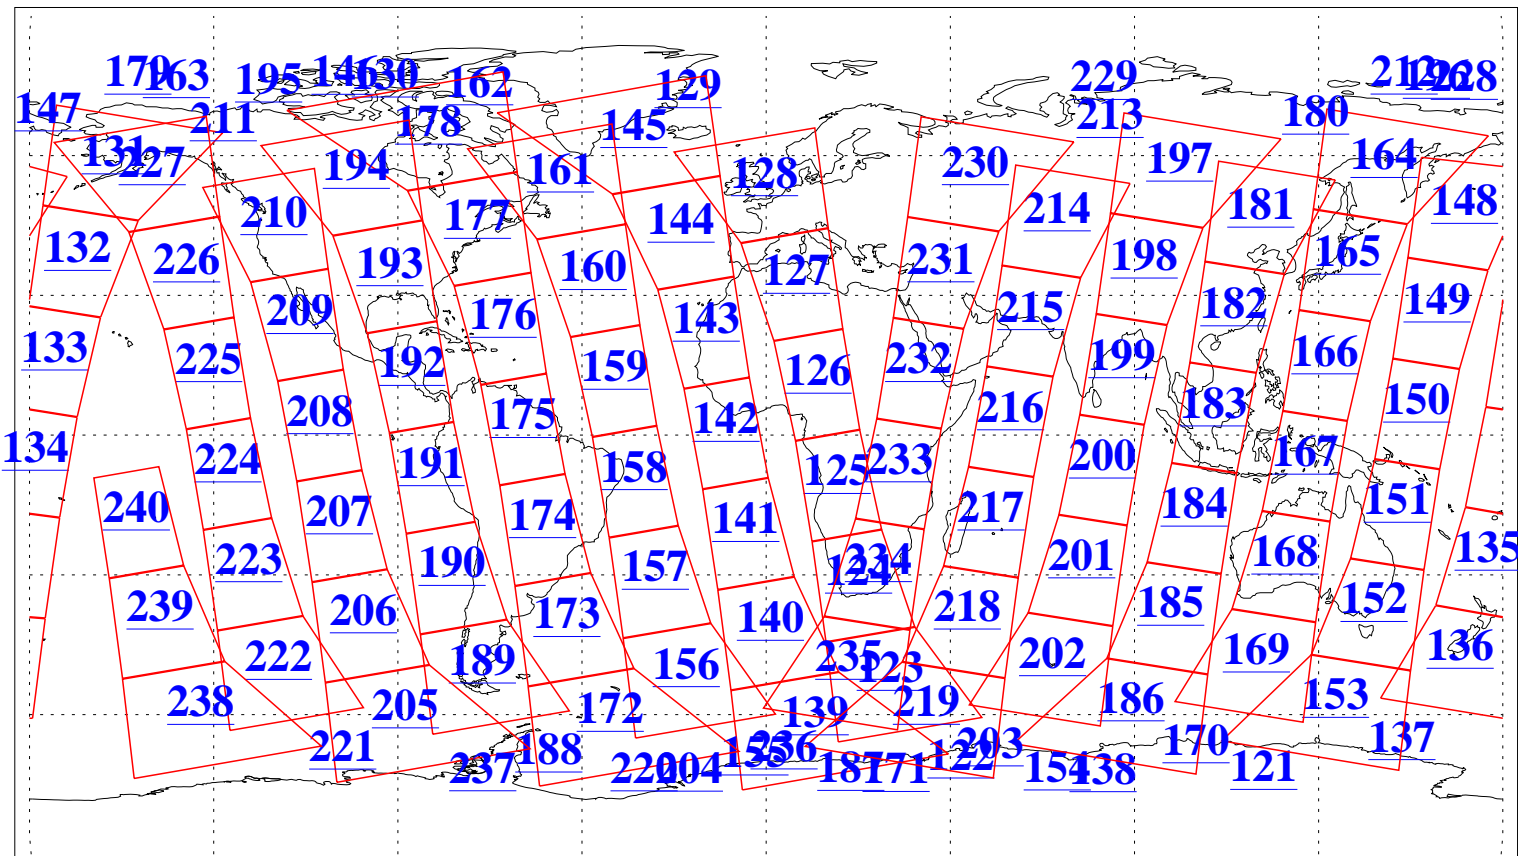

L1B Availability
AMSU Granules: 240
HSB Granules: 0
AIRS Granules: 240

8 Jul 2021
DoY 189
Aqua Day 7005
Granules: 1 to 120

Granules: 121 to 240

Legend: AMSU Available, *HSB Available*, *AIRS Available*

L1B Availability
 AMSU Granules: 240
 HSB Granules: 0
 AIRS Granules: 240

8 Jul 2021
 DoY 189
 Aqua Day 7005
 Ascending Granules

Descending Granules

Legend: AMSU Available, *HSB Available*, *AIRS Available*

L1B Availability
 AMSU Granules: 240
 HSB Granules: 0
 AIRS Granules: 240

8 Jul 2021
 DoY 189
 Aqua Day 7005

Northern Hemisphere Granules

Southern Hemisphere Granules

Legend: AMSU Available, *HSB Available*, **AIRS Available**