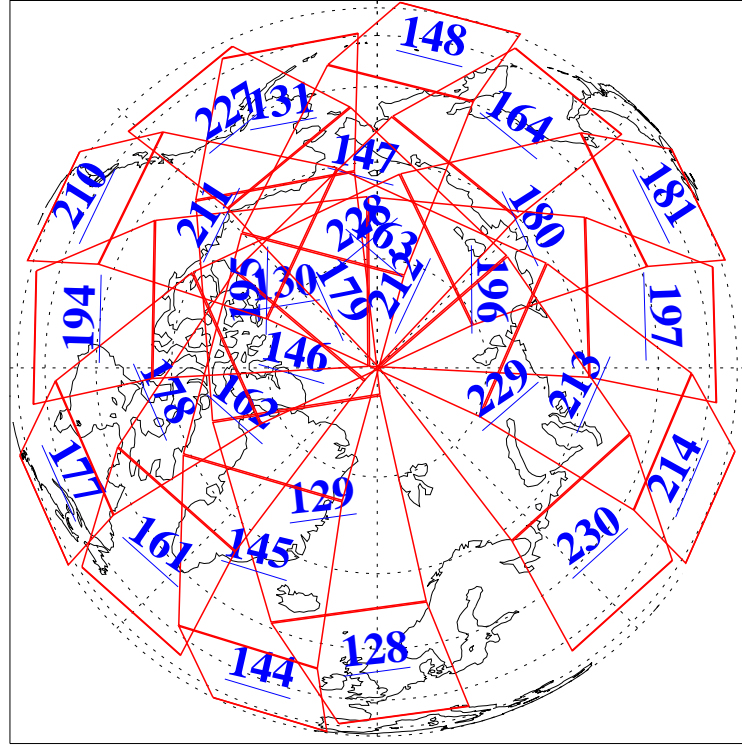

L1B Availability
AMSU Granules: 240
HSB Granules: 0
AIRS Granules: 240

8 Jul 2021
DoY 189
Aqua Day 7005

Northern Hemisphere Granules

Southern Hemisphere Granules