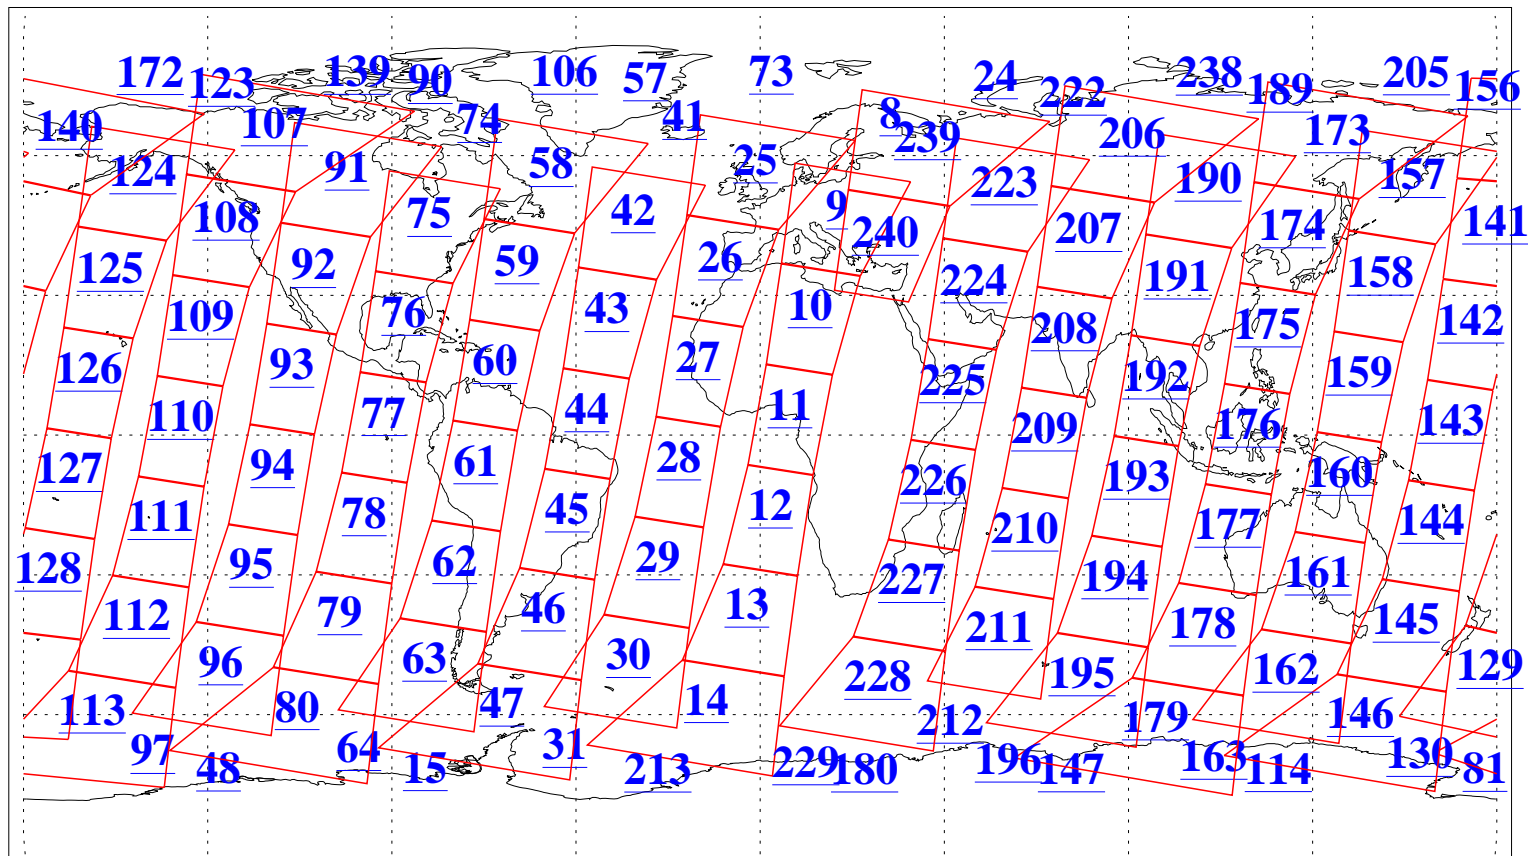

L1B Availability
 AMSU Granules: 240
 HSB Granules: 0
 AIRS Granules: 240

7 Jul 2021
 DoY 188
 Aqua Day 7004
 Granules: 1 to 120

Granules: 121 to 240

Legend: AMSU Available, HSB Available, AIRS Available

L1B Availability
AMSU Granules: 240
HSB Granules: 0
AIRS Granules: 240

7 Jul 2021
DoY 188
Aqua Day 7004

Ascending Granules

Descending Granules

Legend: AMSU Available, *HSB Available*, AIRS Available

L1B Availability
 AMSU Granules: 240
 HSB Granules: 0
 AIRS Granules: 240

7 Jul 2021
 DoY 188
 Aqua Day 7004

Northern Hemisphere Granules

Southern Hemisphere Granules

Legend: AMSU Available, **HSB Available**, AIRS Available