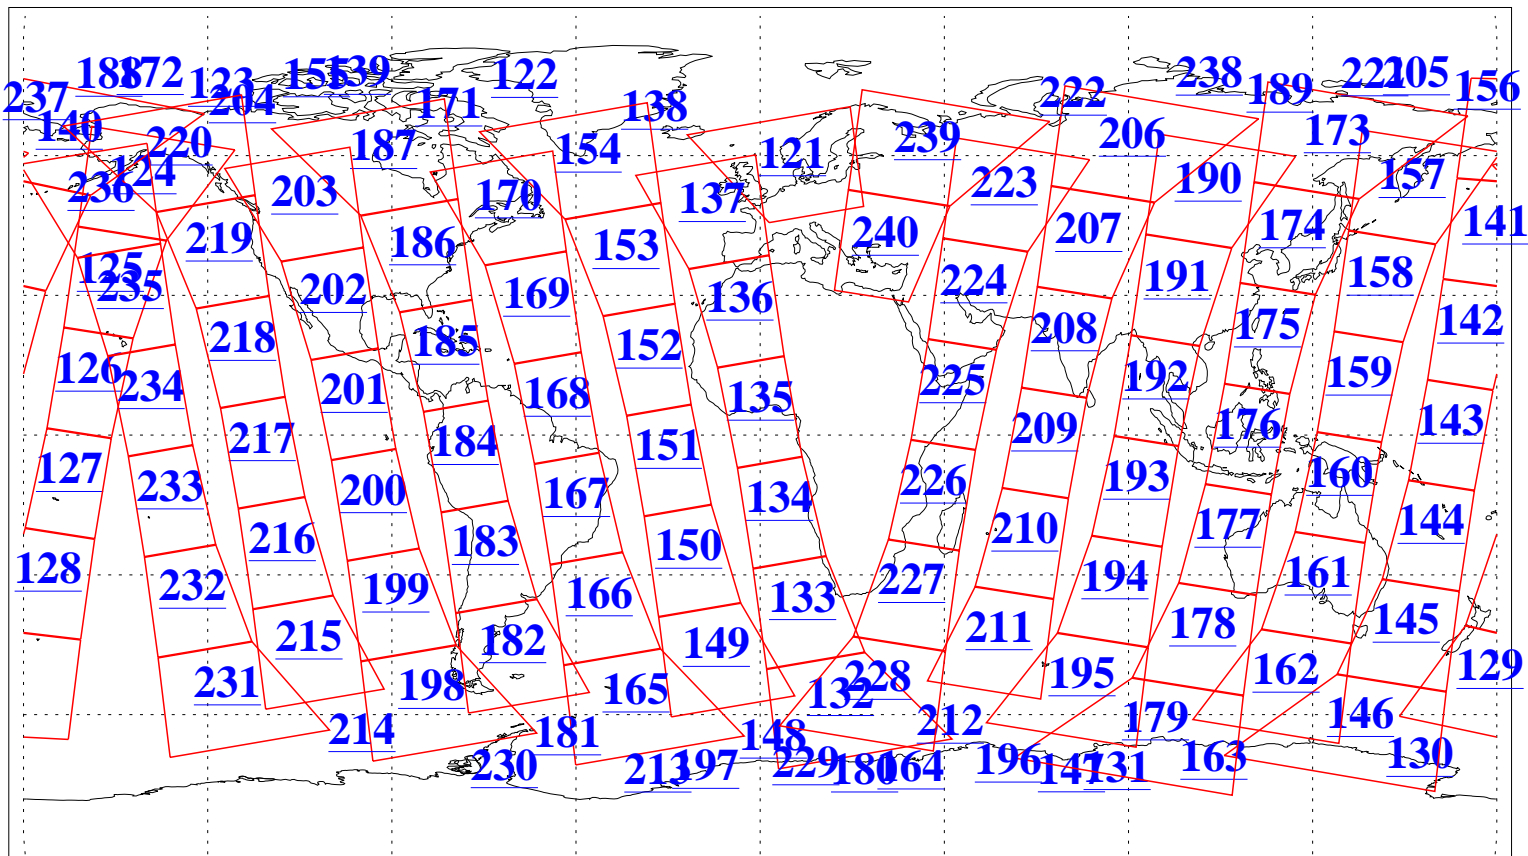

L1B Availability
 AMSU Granules: 240
 HSB Granules: 0
 AIRS Granules: 240

7 Jul 2021
 DoY 188
 Aqua Day 7004
 Granules: 1 to 120

Granules: 121 to 240

Legend: AMSU Available, HSB Available, AIRS Available

L1B Availability
AMSU Granules: 240
HSB Granules: 0
AIRS Granules: 240

7 Jul 2021
DoY 188
Aqua Day 7004

Ascending Granules

Descending Granules

Legend: AMSU Available, *HSB Available*, AIRS Available

L1B Availability
 AMSU Granules: 240
 HSB Granules: 0
 AIRS Granules: 240

7 Jul 2021
 DoY 188
 Aqua Day 7004

Northern Hemisphere Granules

Southern Hemisphere Granules

Legend: AMSU Available, **HSB Available**, AIRS Available