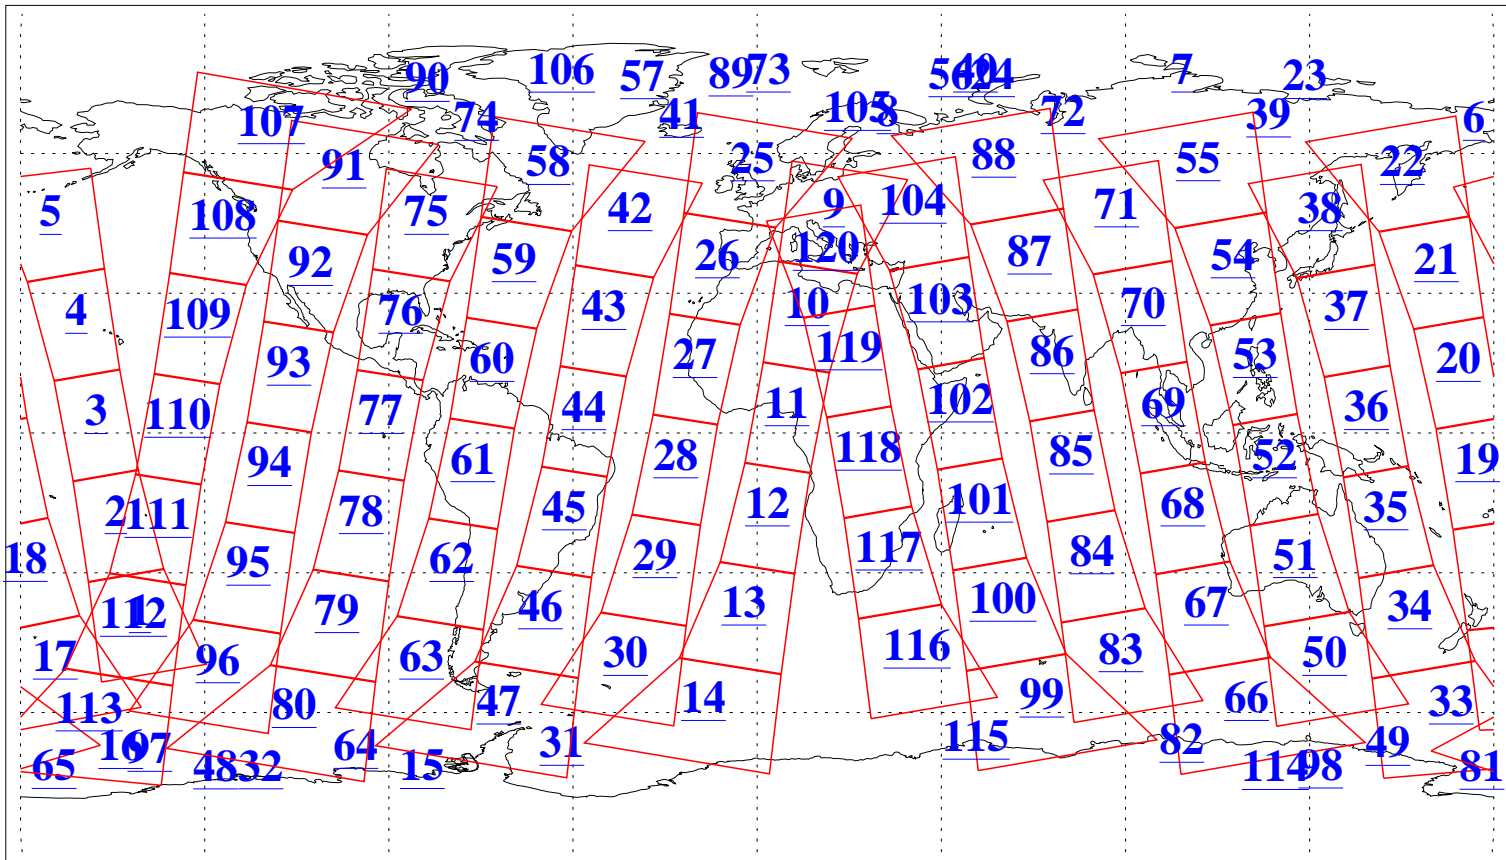

L1B Availability
 AMSU Granules: 240
 HSB Granules: 0
 AIRS Granules: 240

7 Jul 2021
 DoY 188
 Aqua Day 7004
 Granules: 1 to 120

Granules: 121 to 240

Legend: AMSU Available, HSB Available, AIRS Available

L1B Availability
AMSU Granules: 240
HSB Granules: 0
AIRS Granules: 240

7 Jul 2021
DoY 188
Aqua Day 7004

Ascending Granules

Descending Granules

Legend: AMSU Available, *HSB Available*, AIRS Available

L1B Availability
 AMSU Granules: 240
 HSB Granules: 0
 AIRS Granules: 240

7 Jul 2021
 DoY 188
 Aqua Day 7004

Northern Hemisphere Granules

Southern Hemisphere Granules

Legend: AMSU Available, **HSB Available**, AIRS Available