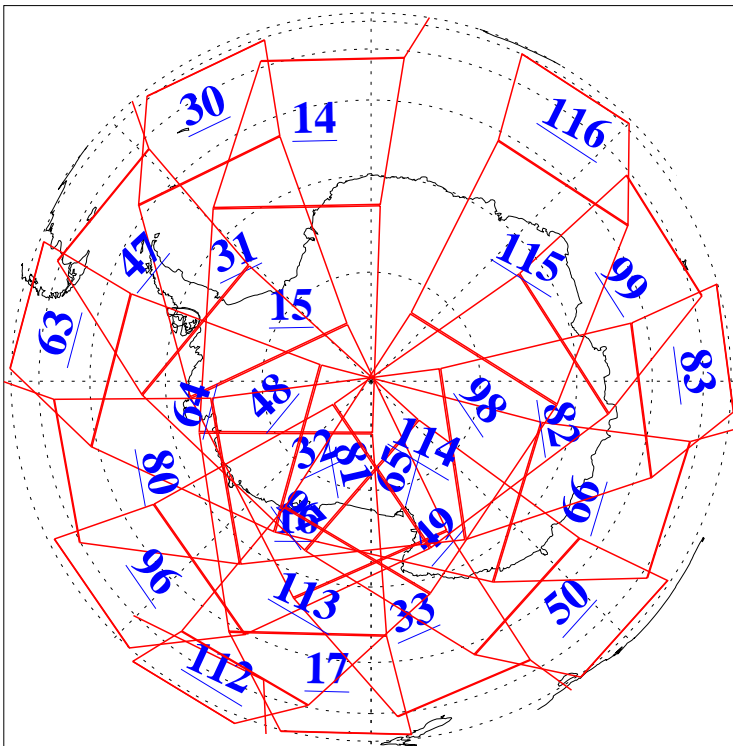

L1B Availability
 AMSU Granules: 240
 HSB Granules: 0
 AIRS Granules: 240

7 Jul 2021
 DoY 188
 Aqua Day 7004
 Granules: 1 to 120

Granules: 121 to 240

Legend: AMSU Available, HSB Available, AIRS Available

L1B Availability
AMSU Granules: 240
HSB Granules: 0
AIRS Granules: 240

7 Jul 2021
DoY 188
Aqua Day 7004

Ascending Granules

Descending Granules

Legend: AMSU Available, *HSB Available*, AIRS Available

L1B Availability
 AMSU Granules: 240
 HSB Granules: 0
 AIRS Granules: 240

7 Jul 2021
 DoY 188
 Aqua Day 7004

Northern Hemisphere Granules

Southern Hemisphere Granules

Legend: AMSU Available, **HSB Available**, AIRS Available