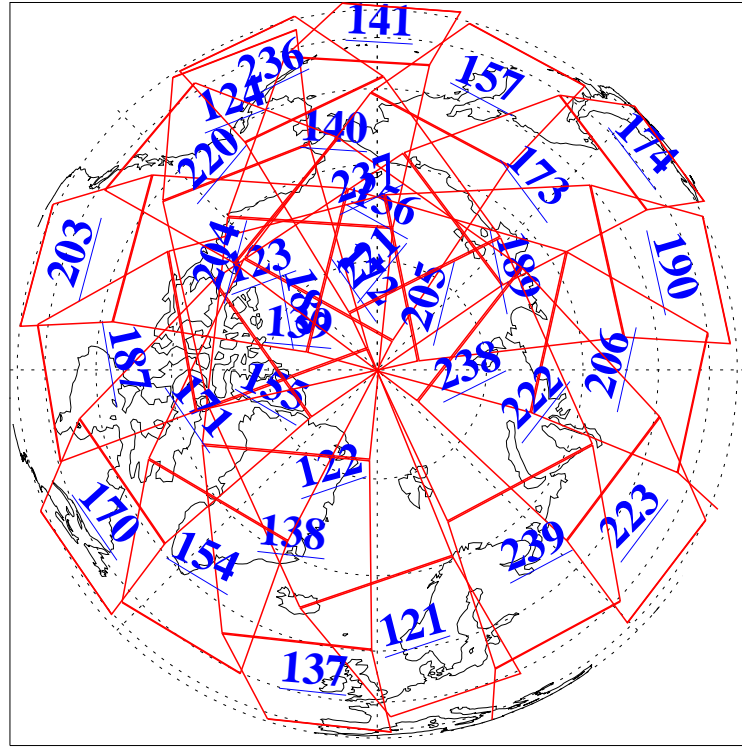

L1B Availability
AMSU Granules: 240
HSB Granules: 0
AIRS Granules: 240

7 Jul 2021
DoY 188
Aqua Day 7004

Ascending Granules

Descending Granules

Legend: AMSU Available, *HSB Available*, AIRS Available

L1B Availability
 AMSU Granules: 240
 HSB Granules: 0
 AIRS Granules: 240

7 Jul 2021
 DoY 188
 Aqua Day 7004

Northern Hemisphere Granules

Southern Hemisphere Granules

Legend: AMSU Available, **HSB Available**, AIRS Available