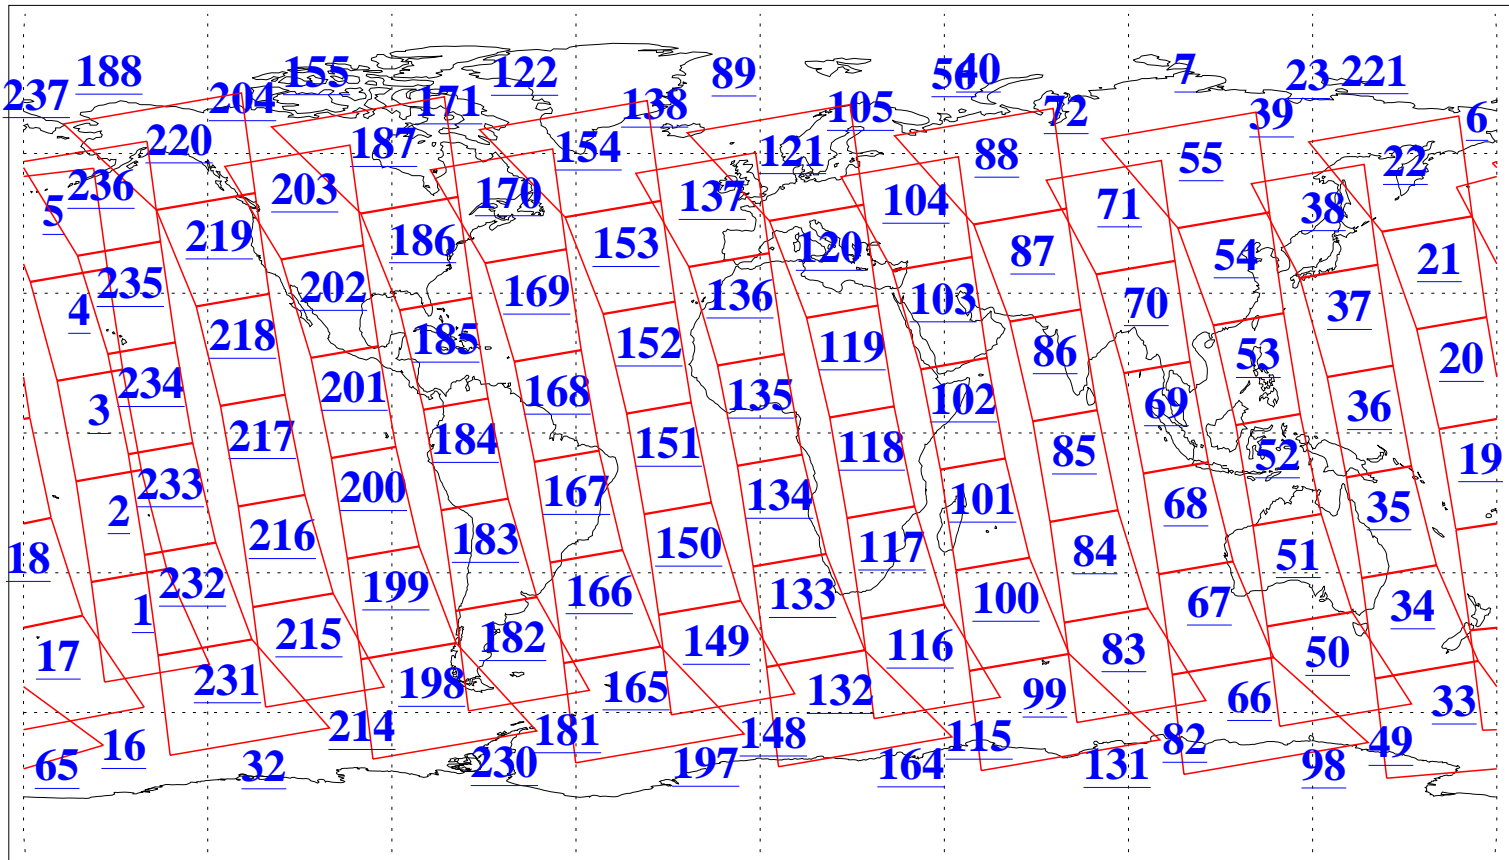

L1B Availability
 AMSU Granules: 240
 HSB Granules: 0
 AIRS Granules: 240

7 Jul 2021
 DoY 188
 Aqua Day 7004
 Granules: 1 to 120

Granules: 121 to 240

Legend: AMSU Available, HSB Available, AIRS Available

L1B Availability
AMSU Granules: 240
HSB Granules: 0
AIRS Granules: 240

7 Jul 2021
DoY 188
Aqua Day 7004

Ascending Granules

Descending Granules

Legend: AMSU Available, *HSB Available*, AIRS Available

L1B Availability
 AMSU Granules: 240
 HSB Granules: 0
 AIRS Granules: 240

7 Jul 2021
 DoY 188
 Aqua Day 7004

Northern Hemisphere Granules

Southern Hemisphere Granules

Legend: AMSU Available, **HSB Available**, AIRS Available