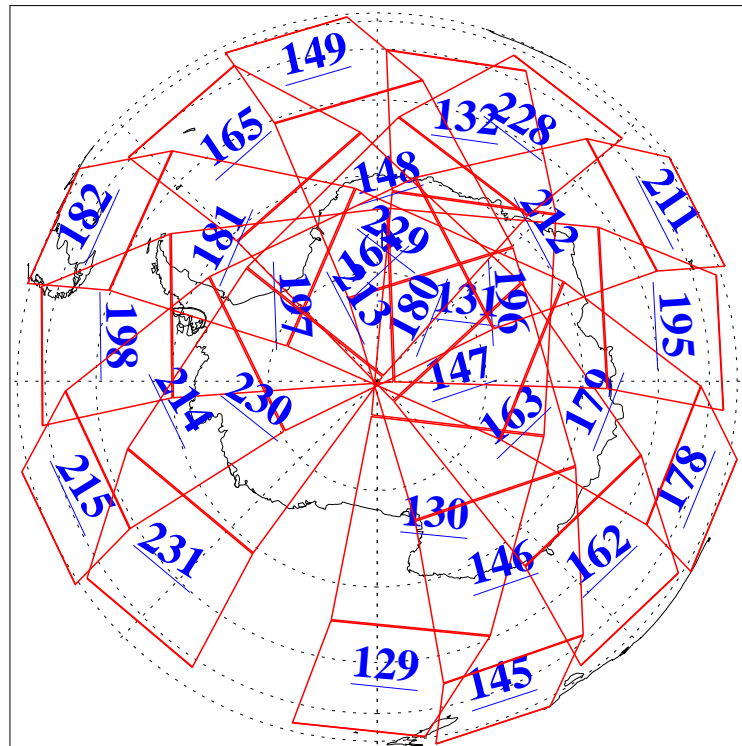

L1B Availability
AMSU Granules: 240
HSB Granules: 0
AIRS Granules: 240

7 Jul 2021
DoY 188
Aqua Day 7004

Ascending Granules

Descending Granules

Legend: AMSU Available, *HSB Available*, AIRS Available

L1B Availability
 AMSU Granules: 240
 HSB Granules: 0
 AIRS Granules: 240

7 Jul 2021
 DoY 188
 Aqua Day 7004

Northern Hemisphere Granules

Southern Hemisphere Granules

Legend: AMSU Available, **HSB Available**, AIRS Available