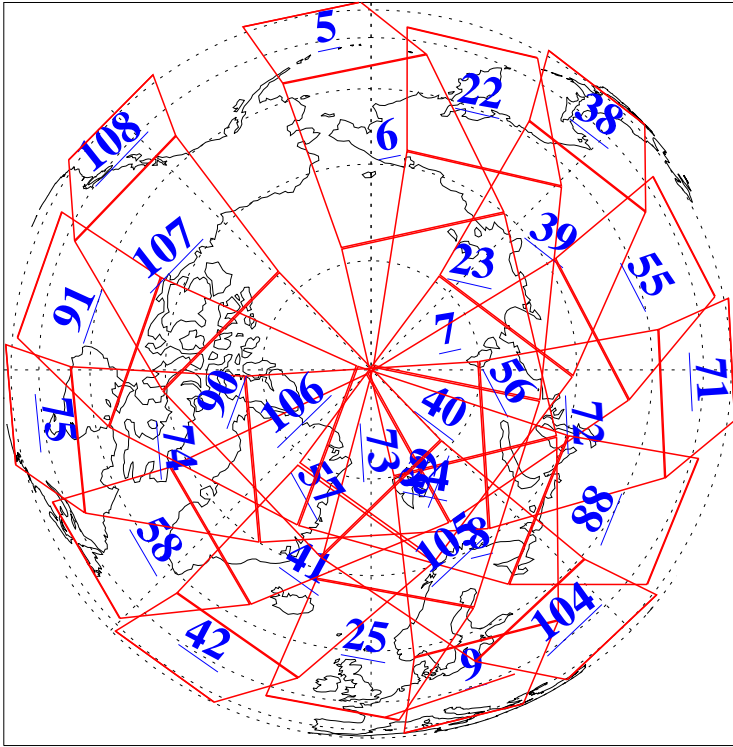

L1B Availability
 AMSU Granules: 240
 HSB Granules: 0
 AIRS Granules: 240

7 Jul 2021
 DoY 188
 Aqua Day 7004
 Granules: 1 to 120

Granules: 121 to 240

Legend: AMSU Available, HSB Available, AIRS Available

L1B Availability
AMSU Granules: 240
HSB Granules: 0
AIRS Granules: 240

7 Jul 2021
DoY 188
Aqua Day 7004

Ascending Granules

Descending Granules

Legend: AMSU Available, *HSB Available*, AIRS Available

L1B Availability
 AMSU Granules: 240
 HSB Granules: 0
 AIRS Granules: 240

7 Jul 2021
 DoY 188
 Aqua Day 7004

Northern Hemisphere Granules

Southern Hemisphere Granules

Legend: AMSU Available, **HSB Available**, AIRS Available