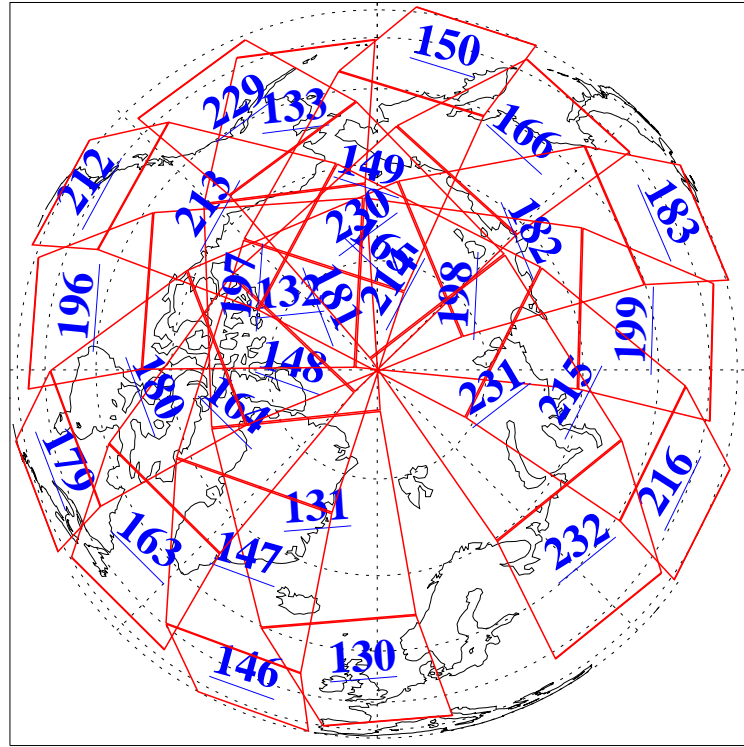

6 Jul 2021
DoY 187
Aqua Day 7003
Ascending Granules

Descending Granules

Legend: AMSU Available, *HSB Available*, *AIRS Available*

L1B Availability
 AMSU Granules: 240
 HSB Granules: 0
 AIRS Granules: 240

6 Jul 2021
 DoY 187
 Aqua Day 7003

Northern Hemisphere Granules

Southern Hemisphere Granules

Legend: AMSU Available, HSB Available, **AIRS Available**