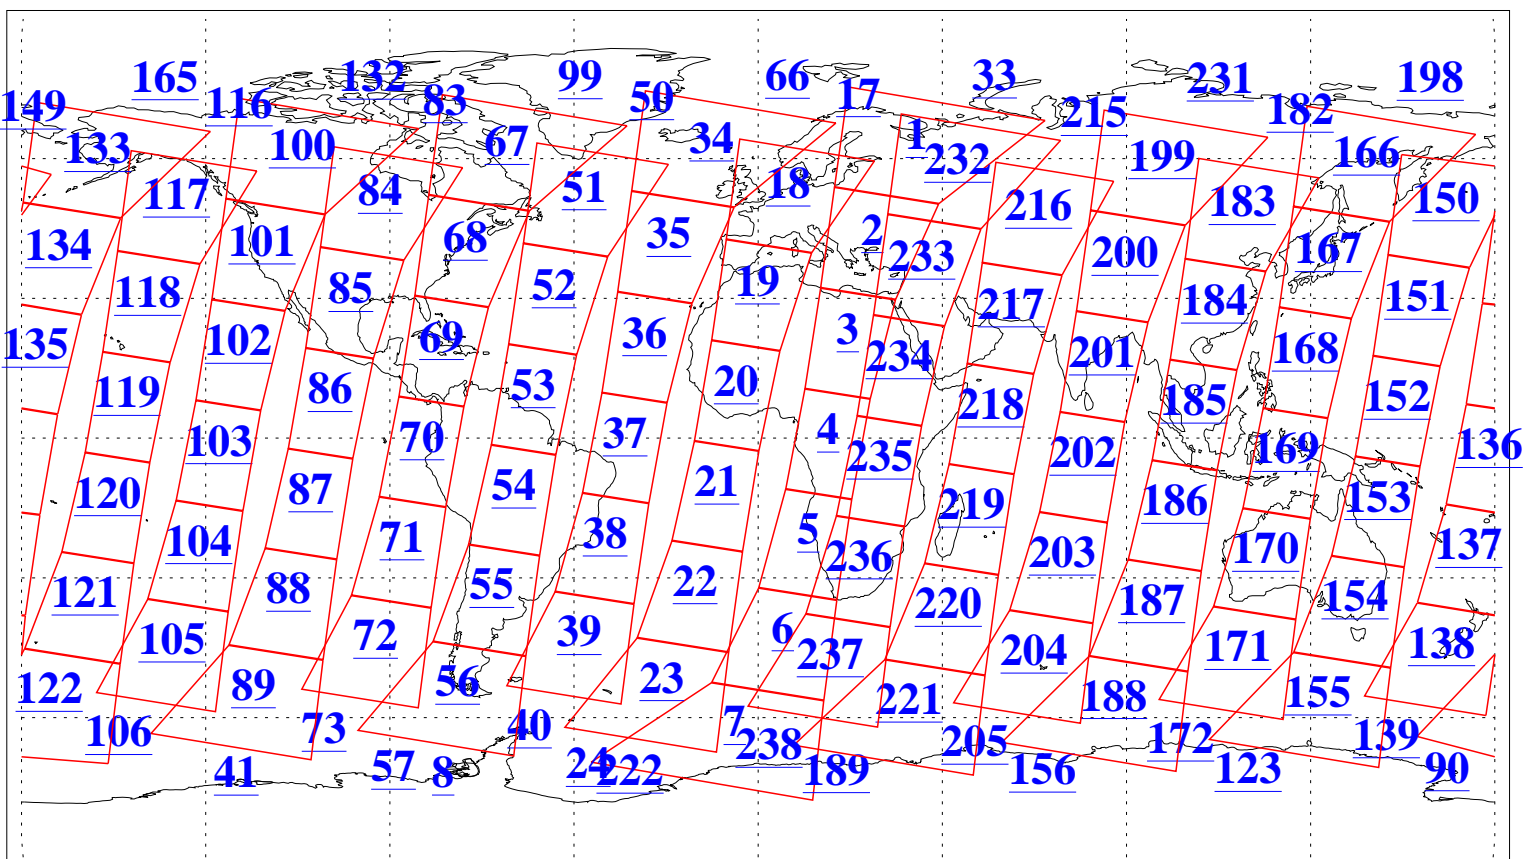

L1B Availability
AMSU Granules: 240
HSB Granules: 0
AIRS Granules: 240

6 Jul 2021
DoY 187
Aqua Day 7003
Granules: 1 to 120

Granules: 121 to 240

Legend: AMSU Available, HSB Available, AIRS Available

L1B Availability
AMSU Granules: 240
HSB Granules: 0
AIRS Granules: 240

6 Jul 2021
DoY 187
Aqua Day 7003
Ascending Granules

Descending Granules

Legend: AMSU Available, *HSB Available*, *AIRS Available*

L1B Availability
 AMSU Granules: 240
 HSB Granules: 0
 AIRS Granules: 240

6 Jul 2021
 DoY 187
 Aqua Day 7003

Northern Hemisphere Granules

Southern Hemisphere Granules

Legend: AMSU Available, HSB Available, **AIRS Available**