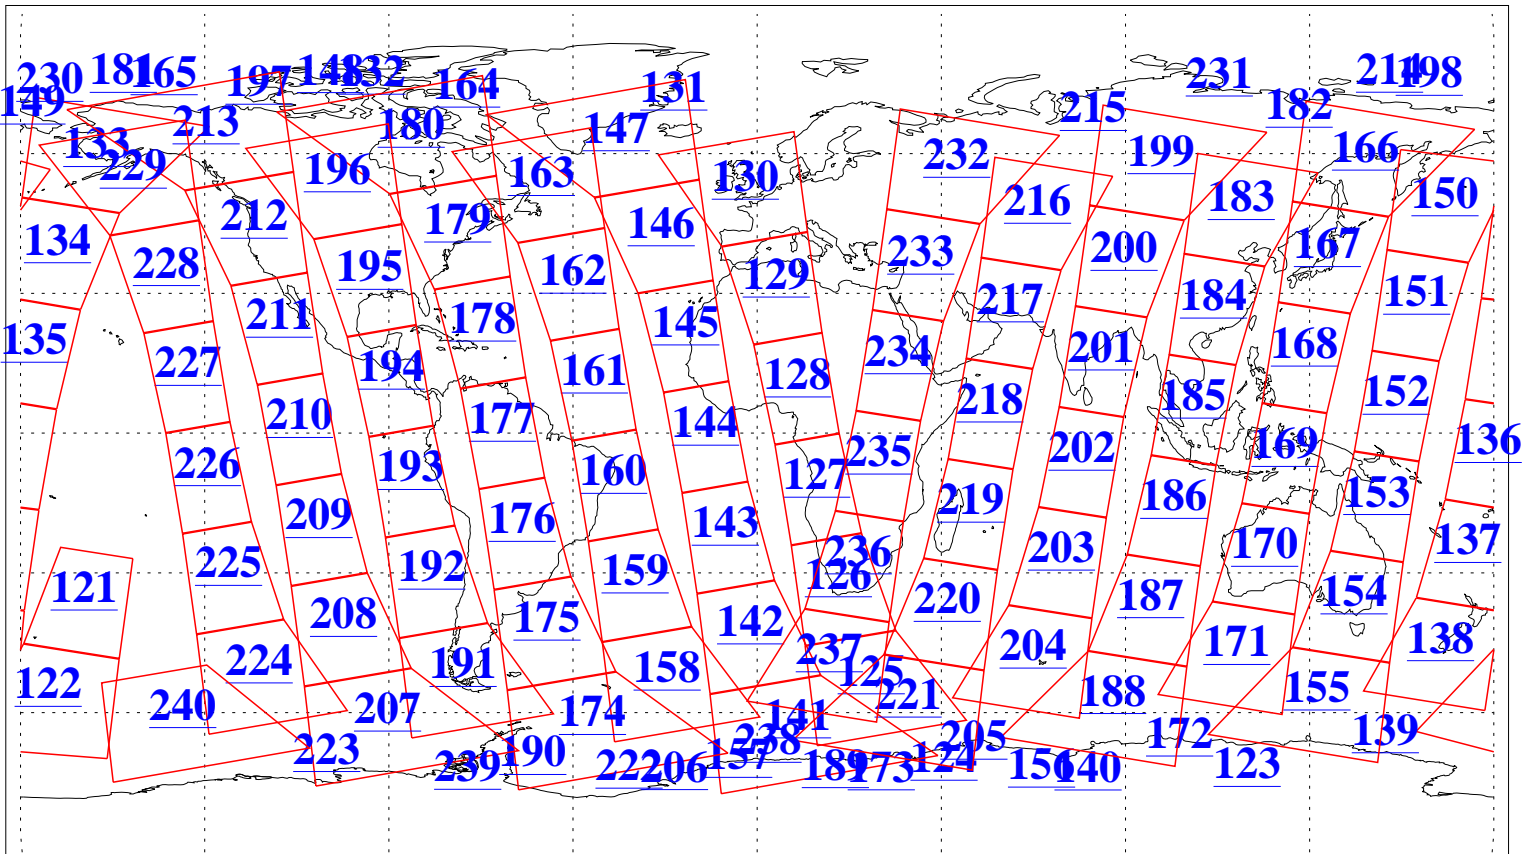

L1B Availability
AMSU Granules: 240
HSB Granules: 0
AIRS Granules: 240

6 Jul 2021
DoY 187
Aqua Day 7003
Granules: 1 to 120

Granules: 121 to 240

Legend: AMSU Available, HSB Available, AIRS Available

L1B Availability
AMSU Granules: 240
HSB Granules: 0
AIRS Granules: 240

6 Jul 2021
DoY 187
Aqua Day 7003
Ascending Granules

Descending Granules

Legend: AMSU Available, *HSB Available*, *AIRS Available*

L1B Availability
 AMSU Granules: 240
 HSB Granules: 0
 AIRS Granules: 240

6 Jul 2021
 DoY 187
 Aqua Day 7003

Northern Hemisphere Granules

Southern Hemisphere Granules

Legend: AMSU Available, HSB Available, **AIRS Available**