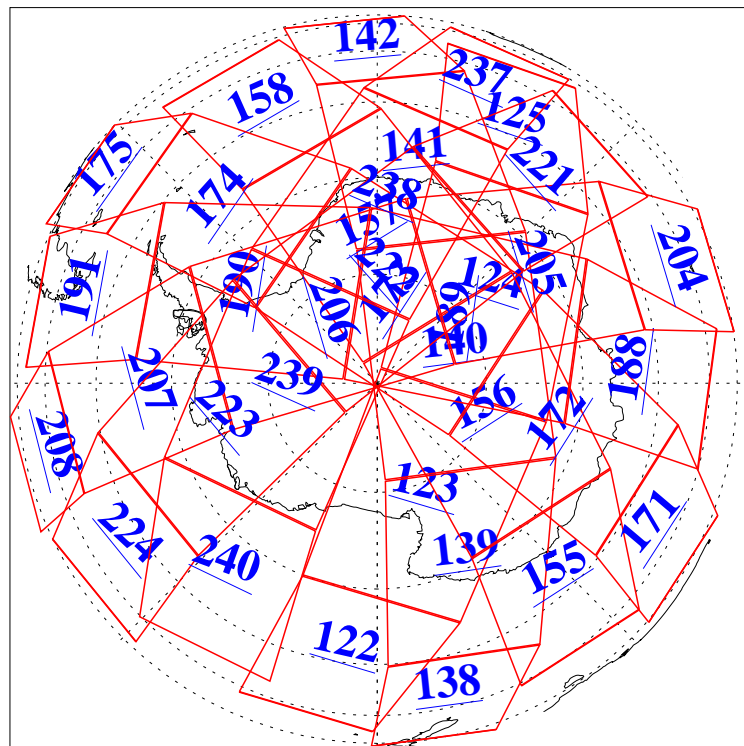

L1B Availability
AMSU Granules: 240
HSB Granules: 0
AIRS Granules: 240

6 Jul 2021
DoY 187
Aqua Day 7003
Granules: 1 to 120

Granules: 121 to 240

Legend: AMSU Available, HSB Available, AIRS Available

L1B Availability
AMSU Granules: 240
HSB Granules: 0
AIRS Granules: 240

6 Jul 2021
DoY 187
Aqua Day 7003
Ascending Granules

Descending Granules

Legend: AMSU Available, *HSB Available*, *AIRS Available*

L1B Availability
 AMSU Granules: 240
 HSB Granules: 0
 AIRS Granules: 240

6 Jul 2021
 DoY 187
 Aqua Day 7003

Northern Hemisphere Granules

Southern Hemisphere Granules

Legend: AMSU Available, HSB Available, **AIRS Available**