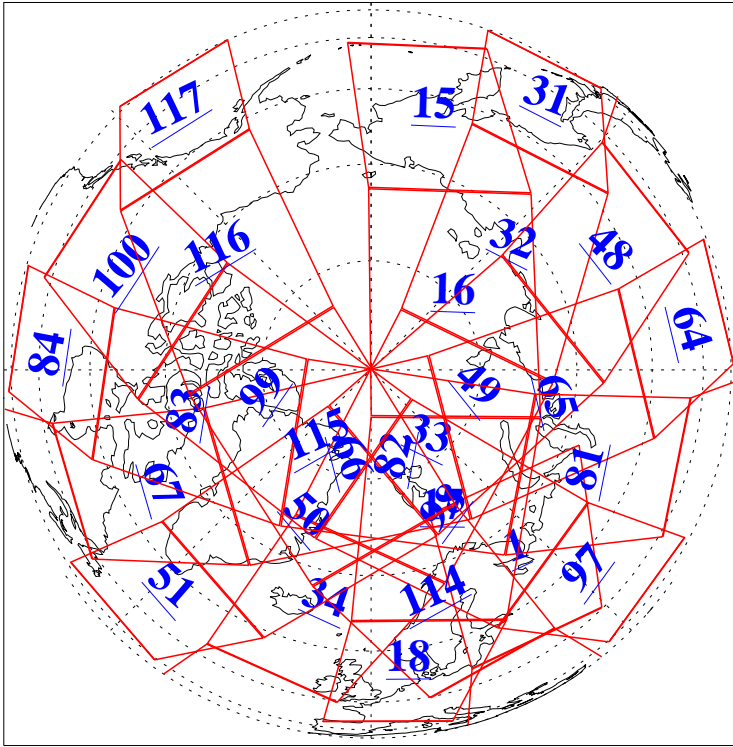

L1B Availability
AMSU Granules: 240
HSB Granules: 0
AIRS Granules: 240

6 Jul 2021
DoY 187
Aqua Day 7003
Granules: 1 to 120

Granules: 121 to 240

Legend: AMSU Available, HSB Available, AIRS Available

L1B Availability
AMSU Granules: 240
HSB Granules: 0
AIRS Granules: 240

6 Jul 2021
DoY 187
Aqua Day 7003
Ascending Granules

Descending Granules

Legend: AMSU Available, *HSB Available*, *AIRS Available*

L1B Availability
 AMSU Granules: 240
 HSB Granules: 0
 AIRS Granules: 240

6 Jul 2021
 DoY 187
 Aqua Day 7003

Northern Hemisphere Granules

Southern Hemisphere Granules

Legend: AMSU Available, HSB Available, **AIRS Available**