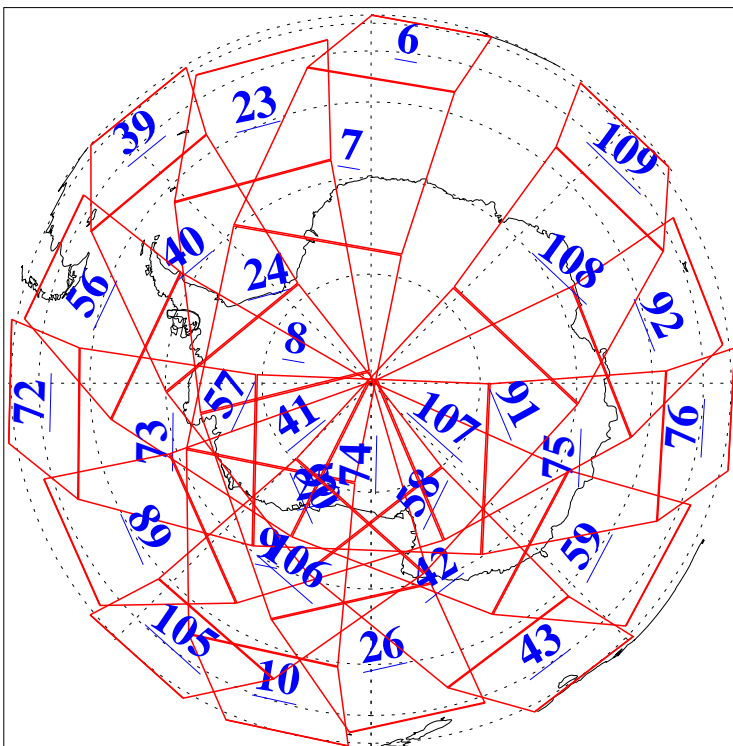

L1B Availability
AMSU Granules: 240
HSB Granules: 0
AIRS Granules: 240

6 Jul 2021
DoY 187
Aqua Day 7003
Granules: 1 to 120

Granules: 121 to 240

Legend: AMSU Available, HSB Available, AIRS Available

L1B Availability
AMSU Granules: 240
HSB Granules: 0
AIRS Granules: 240

6 Jul 2021
DoY 187
Aqua Day 7003
Ascending Granules

Descending Granules

Legend: AMSU Available, *HSB Available*, *AIRS Available*

L1B Availability
 AMSU Granules: 240
 HSB Granules: 0
 AIRS Granules: 240

6 Jul 2021
 DoY 187
 Aqua Day 7003

Northern Hemisphere Granules

Southern Hemisphere Granules

Legend: AMSU Available, HSB Available, **AIRS Available**