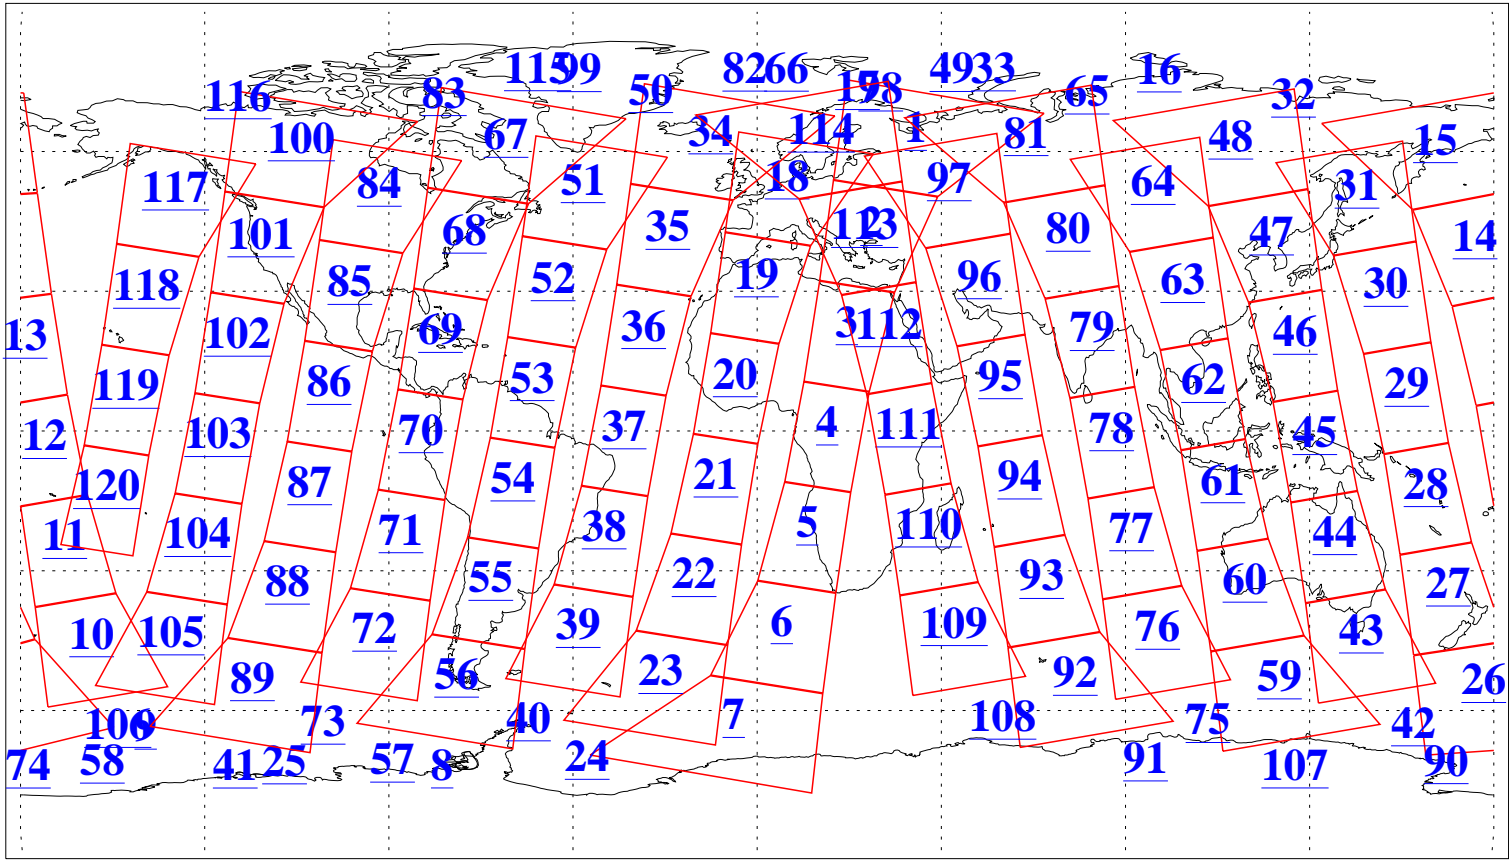

L1B Availability
AMSU Granules: 240
HSB Granules: 0
AIRS Granules: 240

6 Jul 2021
DoY 187
Aqua Day 7003
Granules: 1 to 120

Granules: 121 to 240

Legend: AMSU Available, HSB Available, AIRS Available

L1B Availability
AMSU Granules: 240
HSB Granules: 0
AIRS Granules: 240

6 Jul 2021
DoY 187
Aqua Day 7003
Ascending Granules

Descending Granules

Legend: AMSU Available, *HSB Available*, *AIRS Available*

L1B Availability
 AMSU Granules: 240
 HSB Granules: 0
 AIRS Granules: 240

6 Jul 2021
 DoY 187
 Aqua Day 7003

Northern Hemisphere Granules

Southern Hemisphere Granules

Legend: AMSU Available, HSB Available, **AIRS Available**