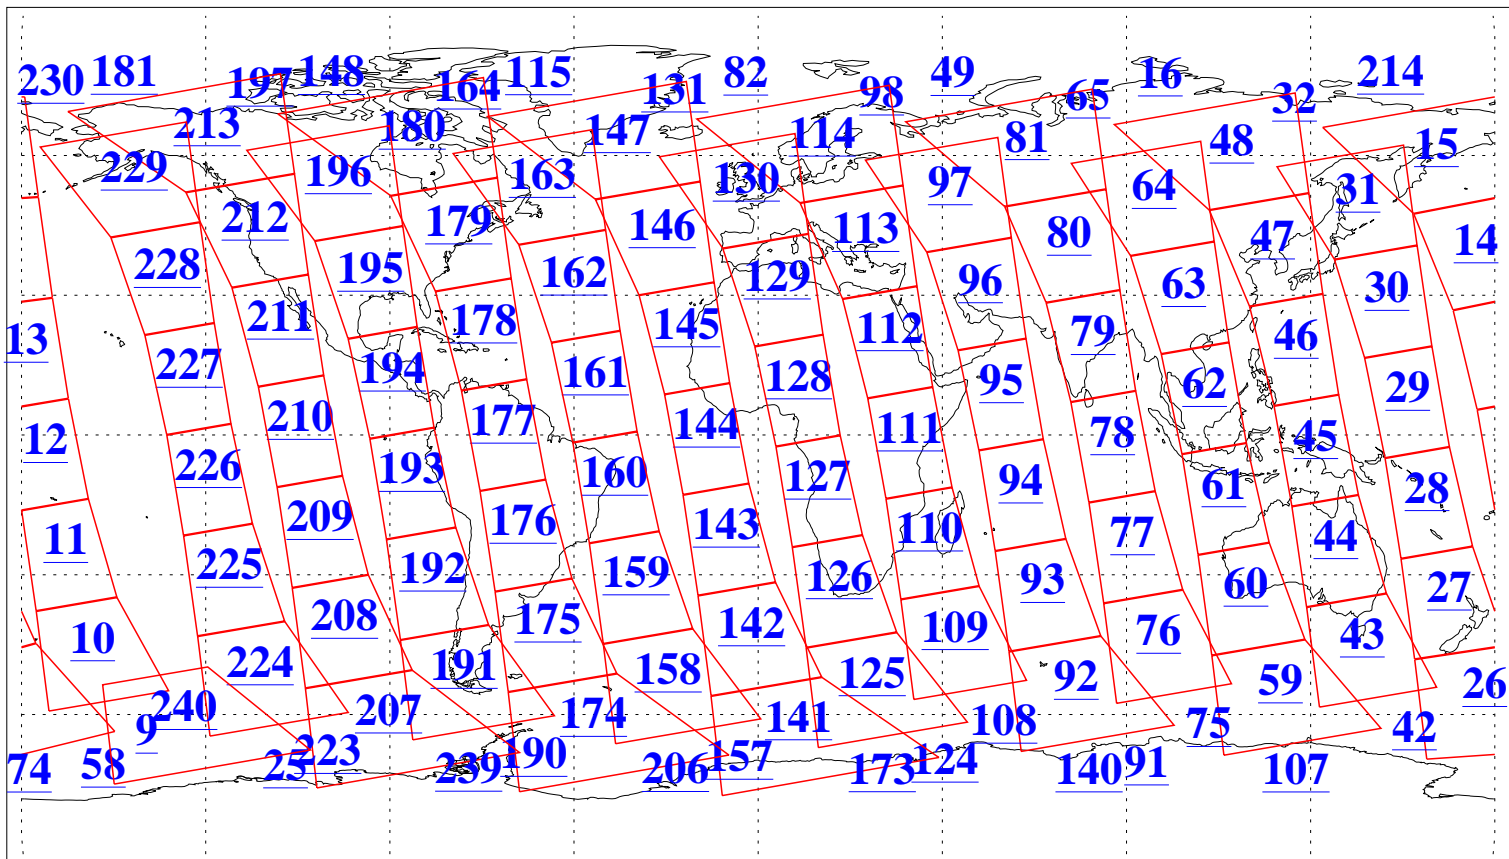

L1B Availability
AMSU Granules: 240
HSB Granules: 0
AIRS Granules: 240

6 Jul 2021
DoY 187
Aqua Day 7003
Granules: 1 to 120

Granules: 121 to 240

Legend: AMSU Available, HSB Available, AIRS Available

L1B Availability
AMSU Granules: 240
HSB Granules: 0
AIRS Granules: 240

6 Jul 2021
DoY 187
Aqua Day 7003
Ascending Granules

Descending Granules

Legend: AMSU Available, *HSB Available*, *AIRS Available*

L1B Availability
 AMSU Granules: 240
 HSB Granules: 0
 AIRS Granules: 240

6 Jul 2021
 DoY 187
 Aqua Day 7003

Northern Hemisphere Granules

Southern Hemisphere Granules

Legend: AMSU Available, HSB Available, **AIRS Available**