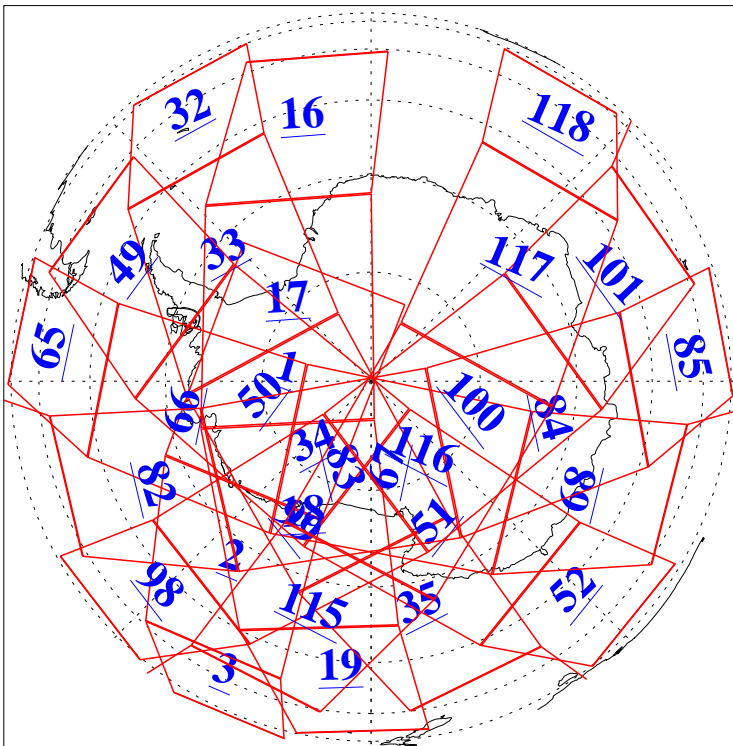

L1B Availability  
AMSU Granules: 240  
HSB Granules: 0  
AIRS Granules: 240

5 Jul 2021  
DoY 186  
Aqua Day 7002  
Granules: 1 to 120

Granules: 121 to 240

Legend: AMSU Available, *HSB Available*, *AIRS Available*

L1B Availability  
AMSU Granules: 240  
HSB Granules: 0  
AIRS Granules: 240

5 Jul 2021  
DoY 186  
Aqua Day 7002  
Ascending Granules

Descending Granules

Legend: AMSU Available, HSB Available, AIRS Available

L1B Availability  
 AMSU Granules: 240  
 HSB Granules: 0  
 AIRS Granules: 240

5 Jul 2021  
 DoY 186  
 Aqua Day 7002

Northern Hemisphere Granules

Southern Hemisphere Granules

Legend: AMSU Available, HSB Available, **AIRS Available**