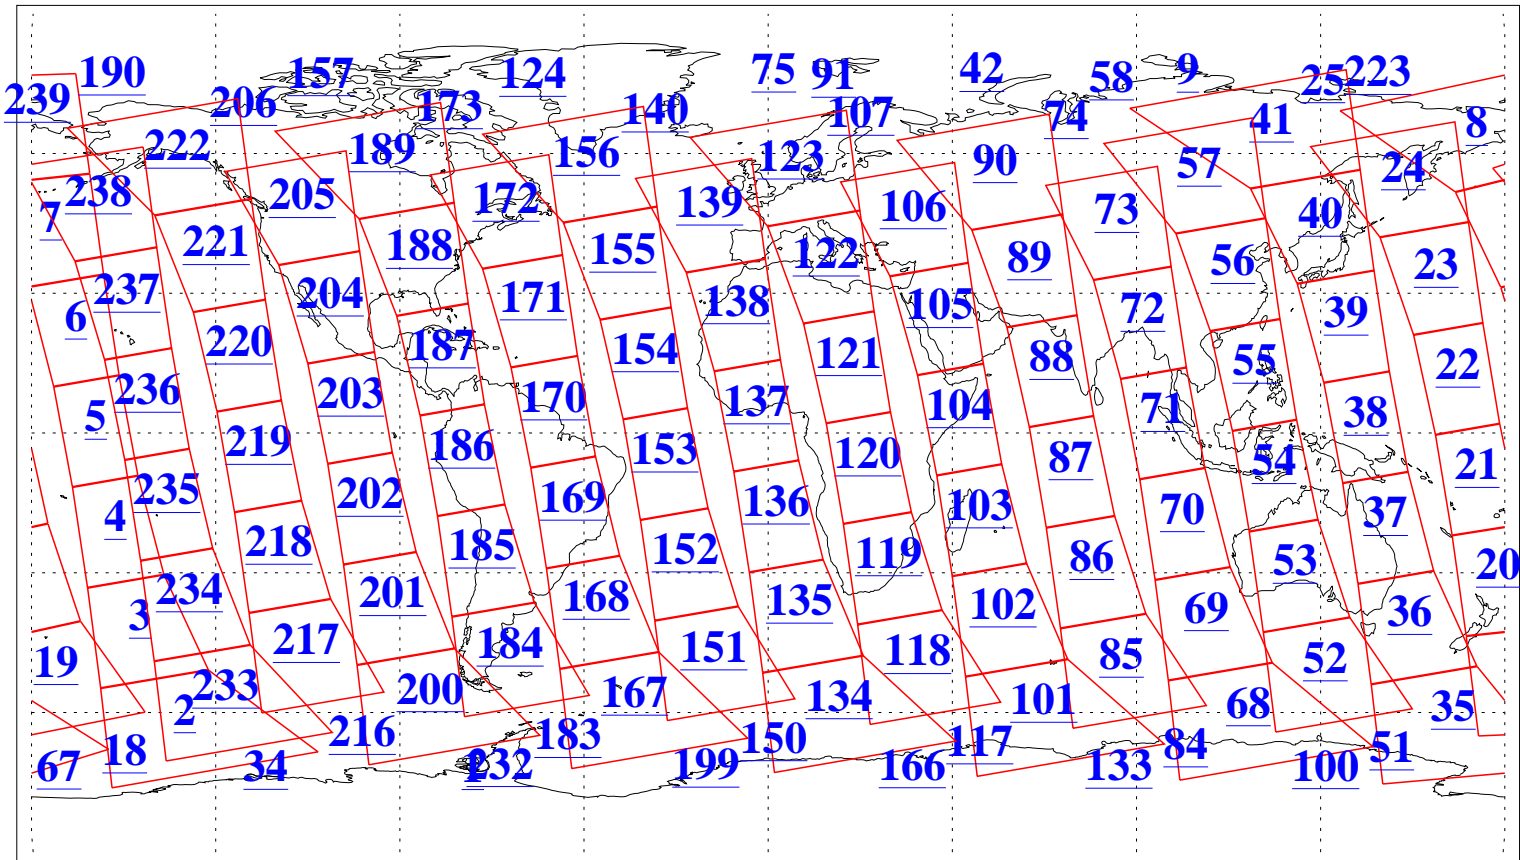

L1B Availability  
AMSU Granules: 240  
HSB Granules: 0  
AIRS Granules: 240

5 Jul 2021  
DoY 186  
Aqua Day 7002  
Granules: 1 to 120

Granules: 121 to 240

Legend: AMSU Available, *HSB Available*, *AIRS Available*

L1B Availability  
AMSU Granules: 240  
HSB Granules: 0  
AIRS Granules: 240

5 Jul 2021  
DoY 186  
Aqua Day 7002  
Ascending Granules

Descending Granules

Legend: AMSU Available, HSB Available, AIRS Available

L1B Availability  
 AMSU Granules: 240  
 HSB Granules: 0  
 AIRS Granules: 240

5 Jul 2021  
 DoY 186  
 Aqua Day 7002

Northern Hemisphere Granules

Southern Hemisphere Granules

Legend: AMSU Available, HSB Available, **AIRS Available**