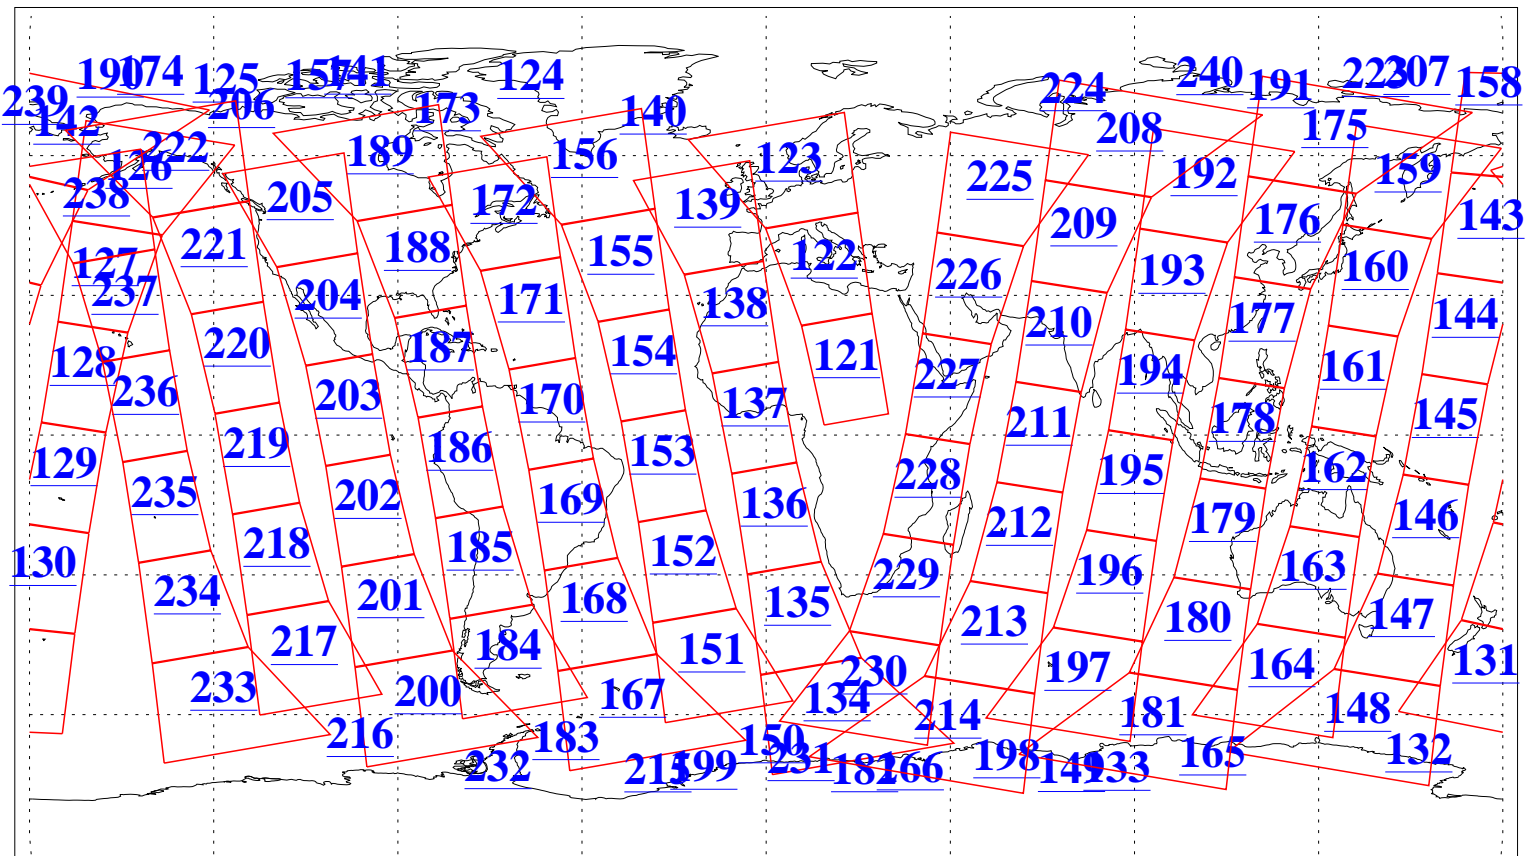

L1B Availability  
AMSU Granules: 240  
HSB Granules: 0  
AIRS Granules: 240

5 Jul 2021  
DoY 186  
Aqua Day 7002  
Granules: 1 to 120

Granules: 121 to 240

Legend: AMSU Available, *HSB Available*, *AIRS Available*

L1B Availability  
AMSU Granules: 240  
HSB Granules: 0  
AIRS Granules: 240

5 Jul 2021  
DoY 186  
Aqua Day 7002  
Ascending Granules

Descending Granules

Legend: AMSU Available, HSB Available, AIRS Available

L1B Availability  
 AMSU Granules: 240  
 HSB Granules: 0  
 AIRS Granules: 240

5 Jul 2021  
 DoY 186  
 Aqua Day 7002

Northern Hemisphere Granules

Southern Hemisphere Granules

Legend: AMSU Available, HSB Available, **AIRS Available**