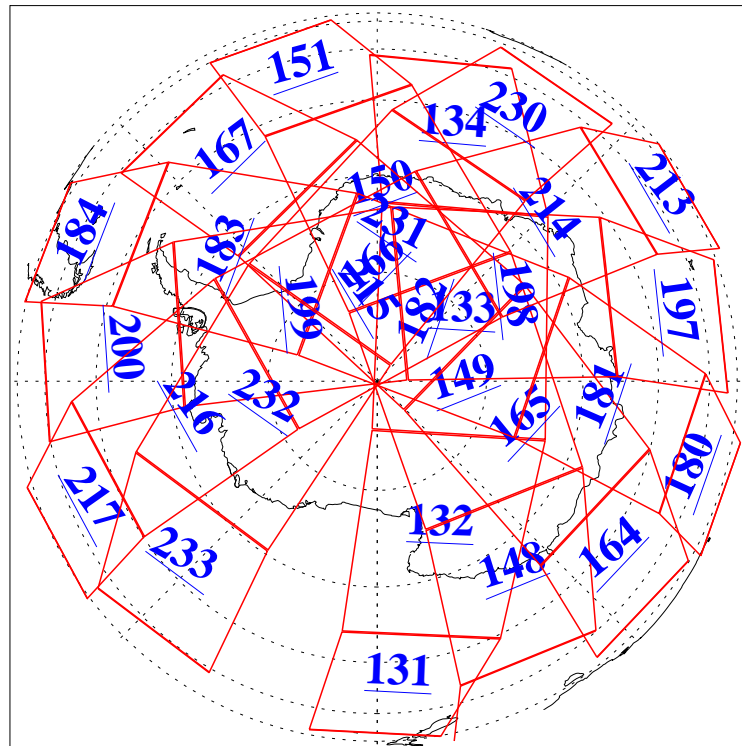

L1B Availability  
AMSU Granules: 240  
HSB Granules: 0  
AIRS Granules: 240

5 Jul 2021  
DoY 186  
Aqua Day 7002  
Granules: 1 to 120

Granules: 121 to 240

Legend: AMSU Available, *HSB Available*, *AIRS Available*

L1B Availability  
AMSU Granules: 240  
HSB Granules: 0  
AIRS Granules: 240

5 Jul 2021  
DoY 186  
Aqua Day 7002  
Ascending Granules

Descending Granules

Legend: AMSU Available, HSB Available, AIRS Available

L1B Availability  
 AMSU Granules: 240  
 HSB Granules: 0  
 AIRS Granules: 240

5 Jul 2021  
 DoY 186  
 Aqua Day 7002

Northern Hemisphere Granules

Southern Hemisphere Granules

Legend: AMSU Available, HSB Available, **AIRS Available**