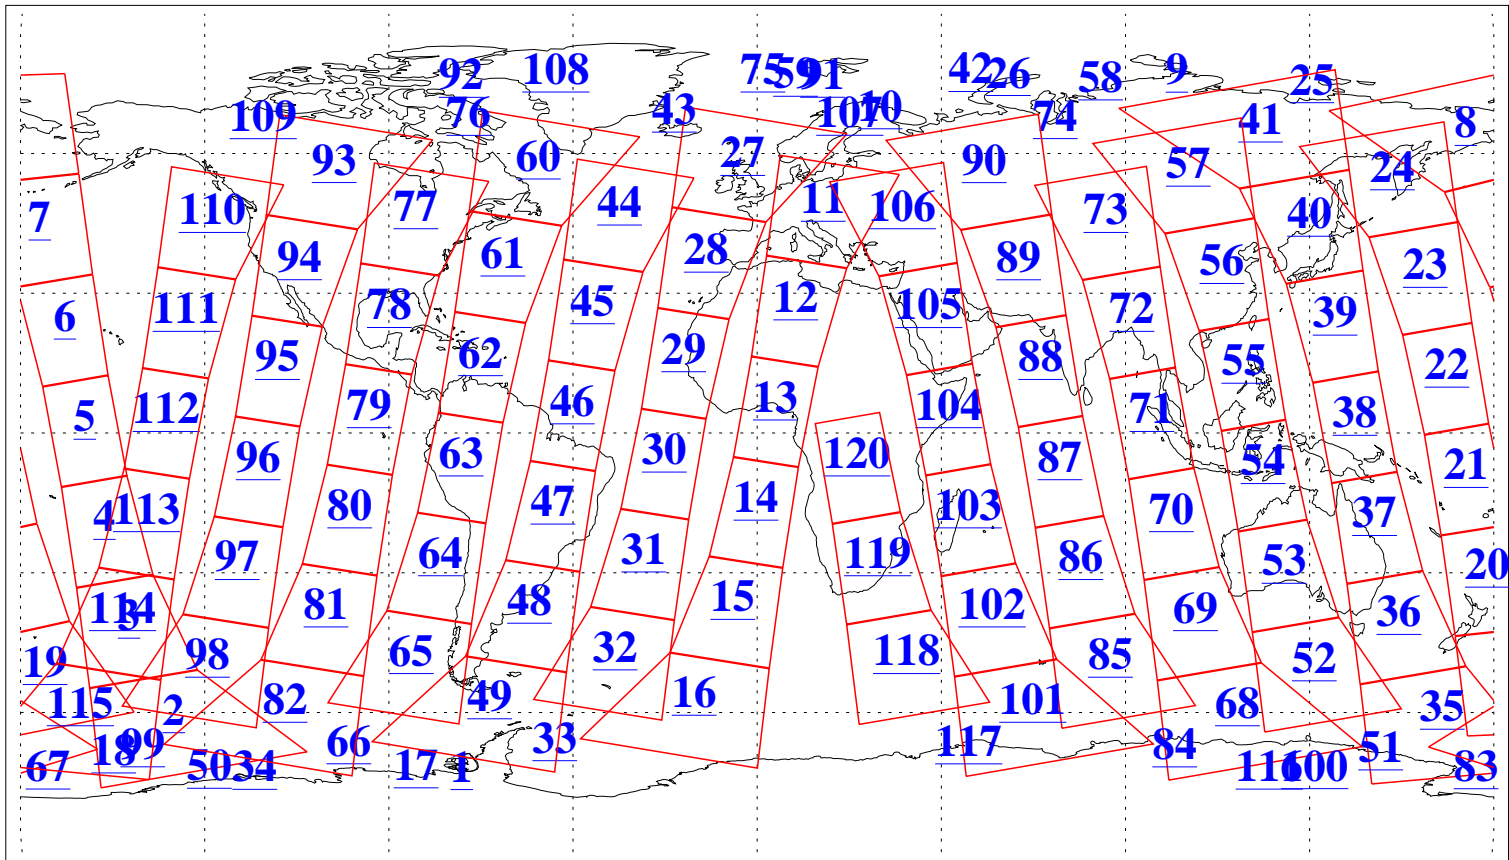

L1B Availability  
AMSU Granules: 240  
HSB Granules: 0  
AIRS Granules: 240

5 Jul 2021  
DoY 186  
Aqua Day 7002  
Granules: 1 to 120

Granules: 121 to 240

Legend: AMSU Available, *HSB Available*, *AIRS Available*

L1B Availability  
AMSU Granules: 240  
HSB Granules: 0  
AIRS Granules: 240

5 Jul 2021  
DoY 186  
Aqua Day 7002  
Ascending Granules

Descending Granules

Legend: AMSU Available, HSB Available, AIRS Available

L1B Availability  
 AMSU Granules: 240  
 HSB Granules: 0  
 AIRS Granules: 240

5 Jul 2021  
 DoY 186  
 Aqua Day 7002

Northern Hemisphere Granules

Southern Hemisphere Granules

Legend: AMSU Available, HSB Available, **AIRS Available**