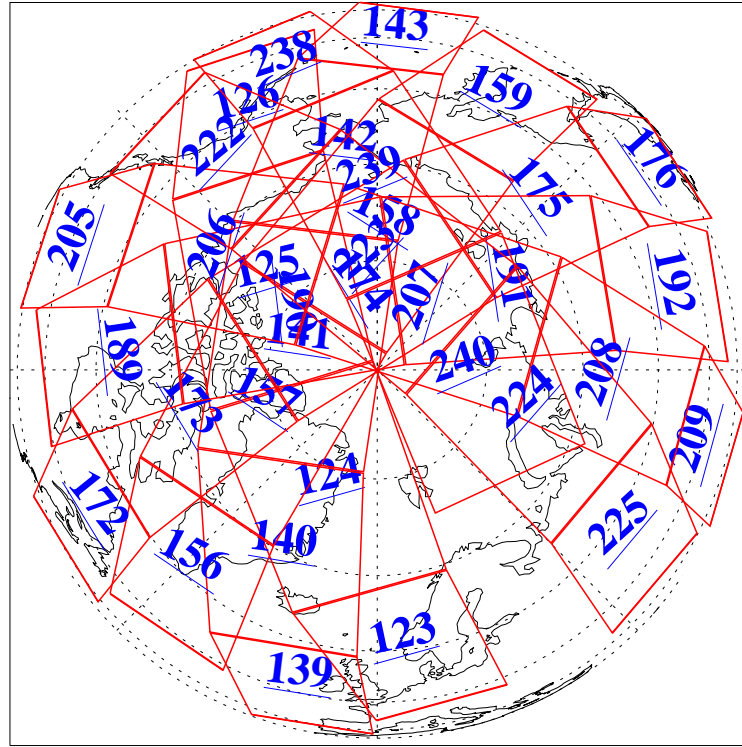

L1B Availability  
AMSU Granules: 240  
HSB Granules: 0  
AIRS Granules: 240

5 Jul 2021  
DoY 186  
Aqua Day 7002  
Granules: 1 to 120

Granules: 121 to 240

Legend: AMSU Available, *HSB Available*, *AIRS Available*

L1B Availability  
AMSU Granules: 240  
HSB Granules: 0  
AIRS Granules: 240

5 Jul 2021  
DoY 186  
Aqua Day 7002  
Ascending Granules

Descending Granules

Legend: AMSU Available, HSB Available, AIRS Available

L1B Availability  
 AMSU Granules: 240  
 HSB Granules: 0  
 AIRS Granules: 240

5 Jul 2021  
 DoY 186  
 Aqua Day 7002

Northern Hemisphere Granules

Southern Hemisphere Granules

Legend: AMSU Available, HSB Available, **AIRS Available**