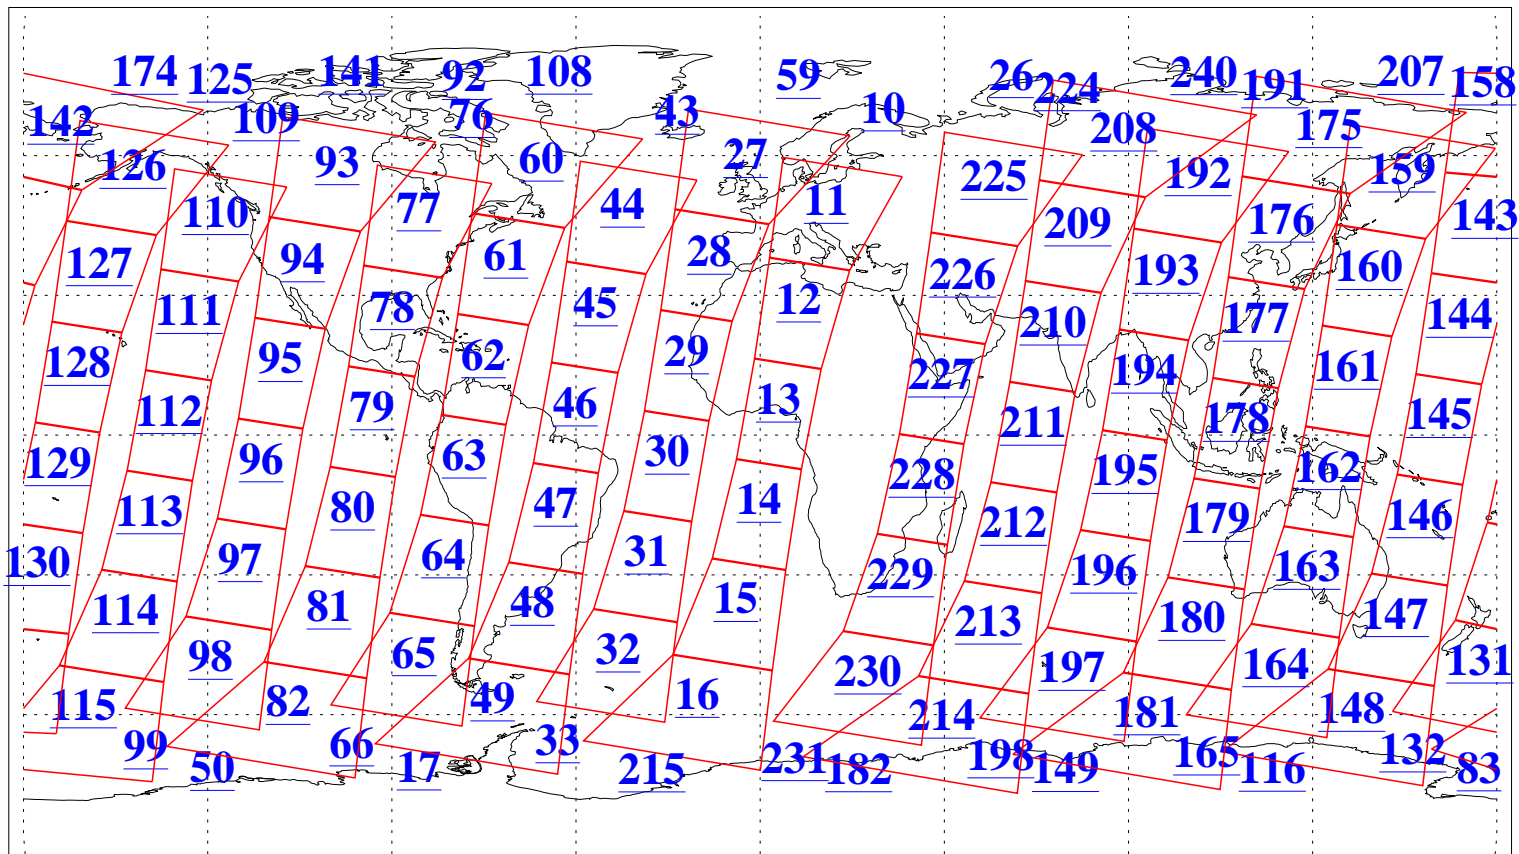

L1B Availability  
AMSU Granules: 240  
HSB Granules: 0  
AIRS Granules: 240

5 Jul 2021  
DoY 186  
Aqua Day 7002  
Granules: 1 to 120

Granules: 121 to 240

Legend: AMSU Available, *HSB Available*, *AIRS Available*

L1B Availability  
AMSU Granules: 240  
HSB Granules: 0  
AIRS Granules: 240

5 Jul 2021  
DoY 186  
Aqua Day 7002  
Ascending Granules

Descending Granules

Legend: AMSU Available, HSB Available, AIRS Available

L1B Availability  
 AMSU Granules: 240  
 HSB Granules: 0  
 AIRS Granules: 240

5 Jul 2021  
 DoY 186  
 Aqua Day 7002

Northern Hemisphere Granules

Southern Hemisphere Granules

Legend: AMSU Available, HSB Available, **AIRS Available**