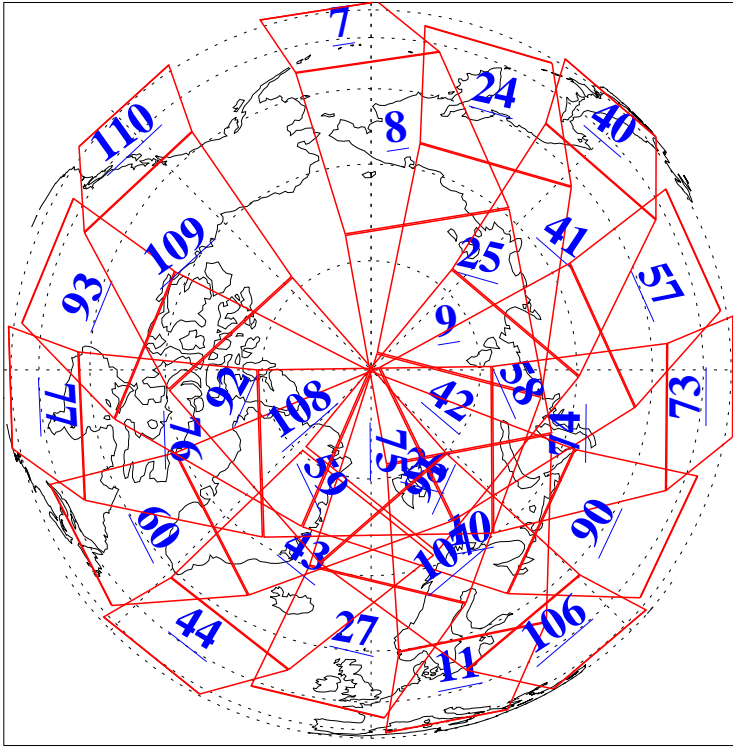

L1B Availability  
AMSU Granules: 240  
HSB Granules: 0  
AIRS Granules: 240

5 Jul 2021  
DoY 186  
Aqua Day 7002  
Granules: 1 to 120

Granules: 121 to 240

Legend: AMSU Available, *HSB Available*, *AIRS Available*

L1B Availability  
AMSU Granules: 240  
HSB Granules: 0  
AIRS Granules: 240

5 Jul 2021  
DoY 186  
Aqua Day 7002  
Ascending Granules

Descending Granules

Legend: AMSU Available, HSB Available, AIRS Available

L1B Availability  
 AMSU Granules: 240  
 HSB Granules: 0  
 AIRS Granules: 240

5 Jul 2021  
 DoY 186  
 Aqua Day 7002

Northern Hemisphere Granules

Southern Hemisphere Granules

Legend: AMSU Available, HSB Available, **AIRS Available**