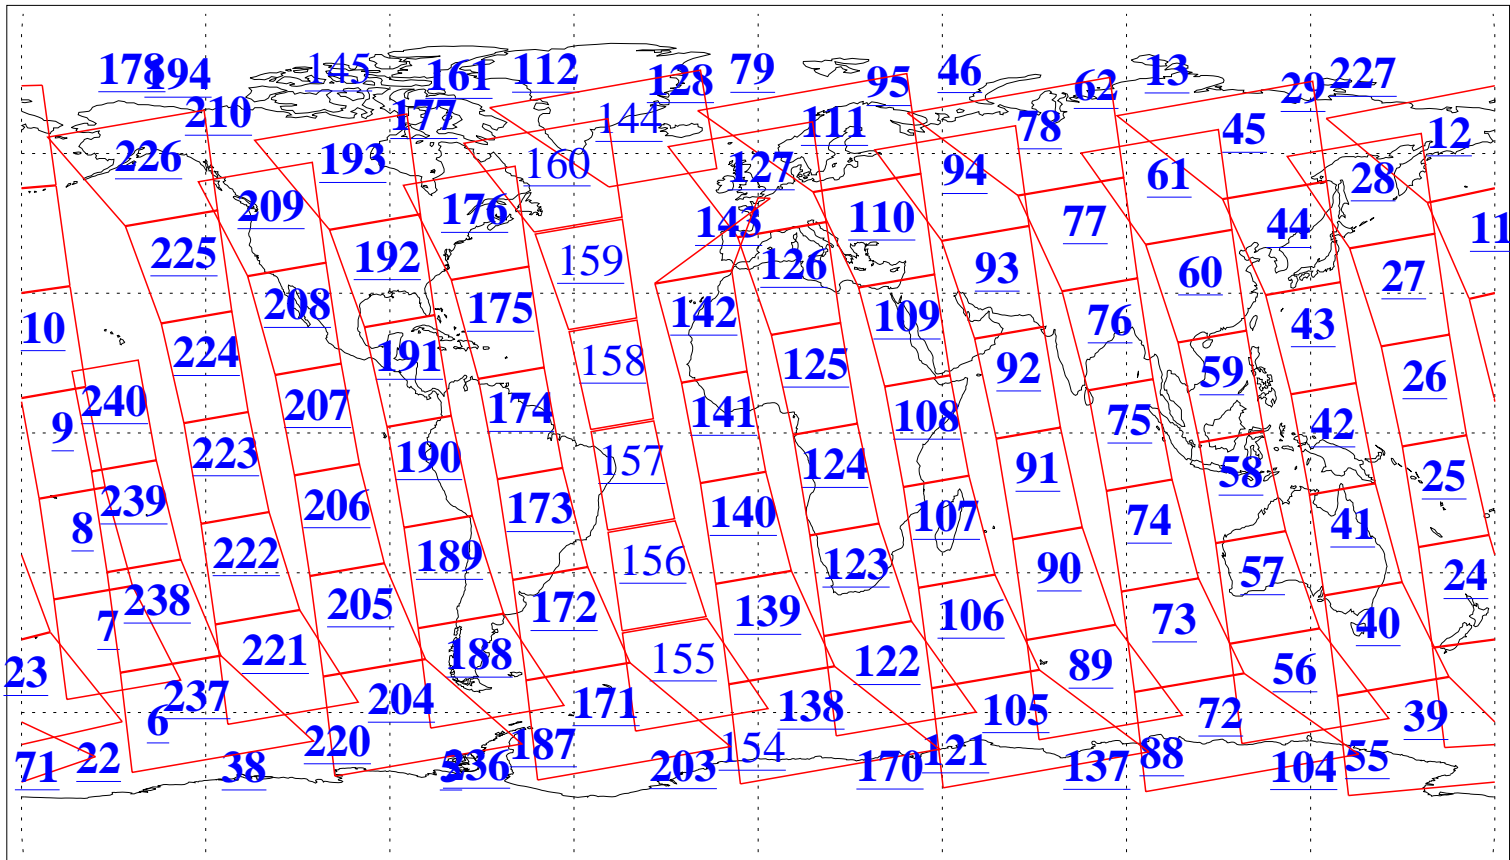

L1B Availability
 AMSU Granules: 240
 HSB Granules: 0
 AIRS Granules: 223

1 Jul 2021
 DoY 182
 Aqua Day 6998
 Granules: 1 to 120

Granules: 121 to 240

Legend: AMSU Available, *HSB Available*, *AIRS Available*

L1B Availability
 AMSU Granules: 240
 HSB Granules: 0
 AIRS Granules: 223

1 Jul 2021
 DoY 182
 Aqua Day 6998

Ascending Granules

Descending Granules

Legend: AMSU Available, *HSB Available*, *AIRS Available*

L1B Availability
AMSU Granules: 240
HSB Granules: 0
AIRS Granules: 223

1 Jul 2021
DoY 182
Aqua Day 6998

Northern Hemisphere Granules

Southern Hemisphere Granules

Legend: AMSU Available, HSB Available, **AIRS Available**