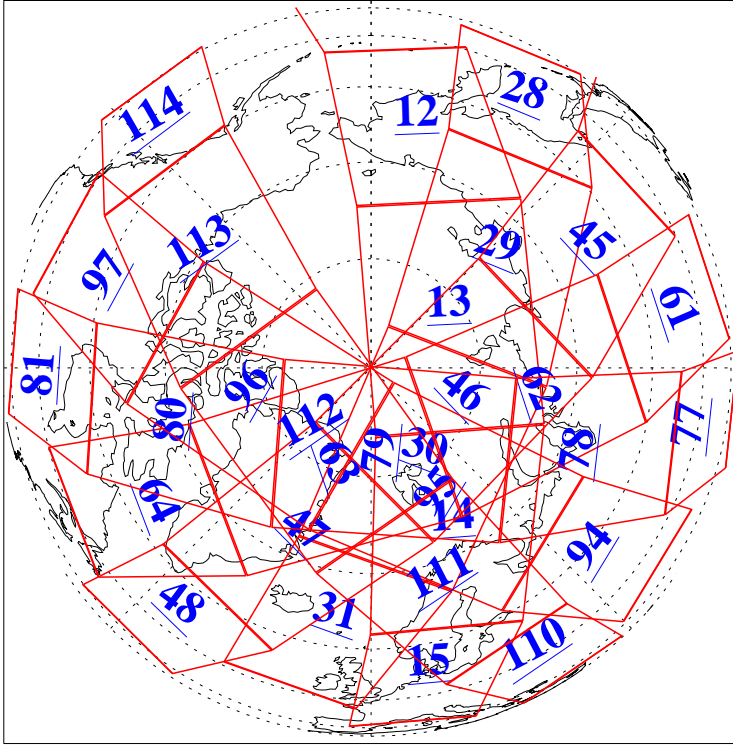

L1B Availability
 AMSU Granules: 240
 HSB Granules: 0
 AIRS Granules: 223

1 Jul 2021
 DoY 182
 Aqua Day 6998
 Granules: 1 to 120

Granules: 121 to 240

Legend: AMSU Available, *HSB Available*, *AIRS Available*

L1B Availability
 AMSU Granules: 240
 HSB Granules: 0
 AIRS Granules: 223

1 Jul 2021
 DoY 182
 Aqua Day 6998

Ascending Granules

Descending Granules

Legend: AMSU Available, *HSB Available*, *AIRS Available*

L1B Availability
AMSU Granules: 240
HSB Granules: 0
AIRS Granules: 223

1 Jul 2021
DoY 182
Aqua Day 6998

Northern Hemisphere Granules

Southern Hemisphere Granules

Legend: AMSU Available, HSB Available, **AIRS Available**