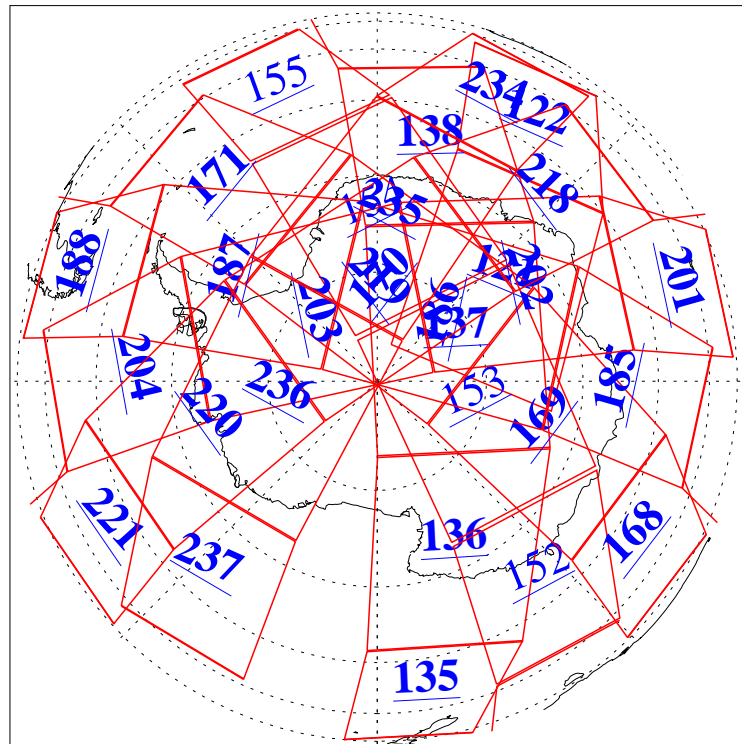

L1B Availability
 AMSU Granules: 240
 HSB Granules: 0
 AIRS Granules: 223

1 Jul 2021
 DoY 182
 Aqua Day 6998
 Granules: 1 to 120

Granules: 121 to 240

Legend: AMSU Available, *HSB Available*, *AIRS Available*

L1B Availability
 AMSU Granules: 240
 HSB Granules: 0
 AIRS Granules: 223

1 Jul 2021
 DoY 182
 Aqua Day 6998

Ascending Granules

Descending Granules

Legend: AMSU Available, *HSB Available*, *AIRS Available*

L1B Availability
AMSU Granules: 240
HSB Granules: 0
AIRS Granules: 223

1 Jul 2021
DoY 182
Aqua Day 6998

Northern Hemisphere Granules

Southern Hemisphere Granules

Legend: AMSU Available, HSB Available, **AIRS Available**