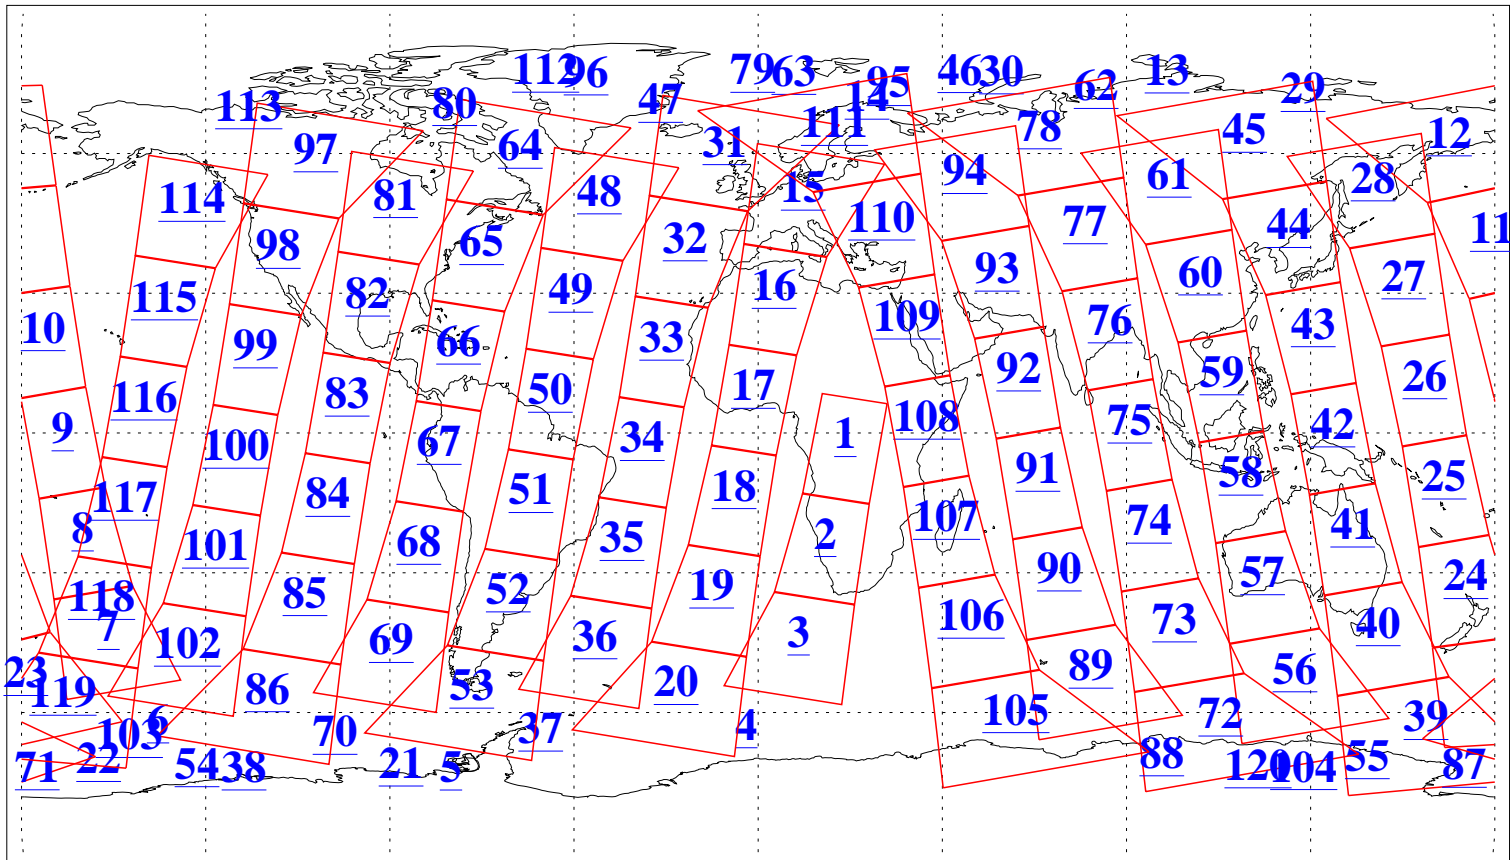

L1B Availability
 AMSU Granules: 240
 HSB Granules: 0
 AIRS Granules: 223

1 Jul 2021
 DoY 182
 Aqua Day 6998
 Granules: 1 to 120

Granules: 121 to 240

Legend: AMSU Available, *HSB Available*, *AIRS Available*

L1B Availability
 AMSU Granules: 240
 HSB Granules: 0
 AIRS Granules: 223

1 Jul 2021
 DoY 182
 Aqua Day 6998

Ascending Granules

Descending Granules

Legend: AMSU Available, *HSB Available*, *AIRS Available*

L1B Availability
AMSU Granules: 240
HSB Granules: 0
AIRS Granules: 223

1 Jul 2021
DoY 182
Aqua Day 6998

Northern Hemisphere Granules

Southern Hemisphere Granules

Legend: AMSU Available, HSB Available, **AIRS Available**