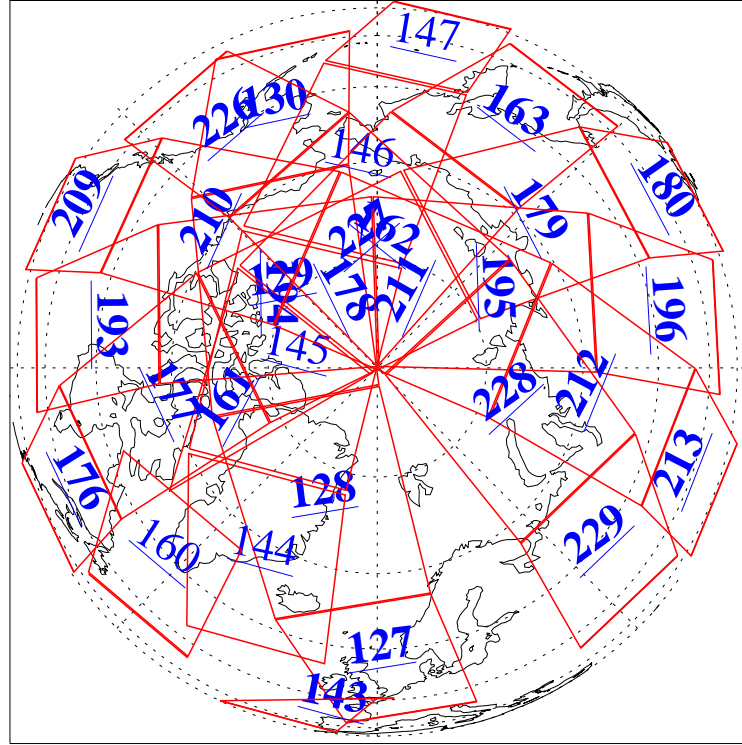

L1B Availability
 AMSU Granules: 240
 HSB Granules: 0
 AIRS Granules: 223

1 Jul 2021
 DoY 182
 Aqua Day 6998

Ascending Granules

Descending Granules

Legend: AMSU Available, *HSB Available*, *AIRS Available*

L1B Availability
AMSU Granules: 240
HSB Granules: 0
AIRS Granules: 223

1 Jul 2021
DoY 182
Aqua Day 6998

Northern Hemisphere Granules

Southern Hemisphere Granules

Legend: AMSU Available, HSB Available, **AIRS Available**