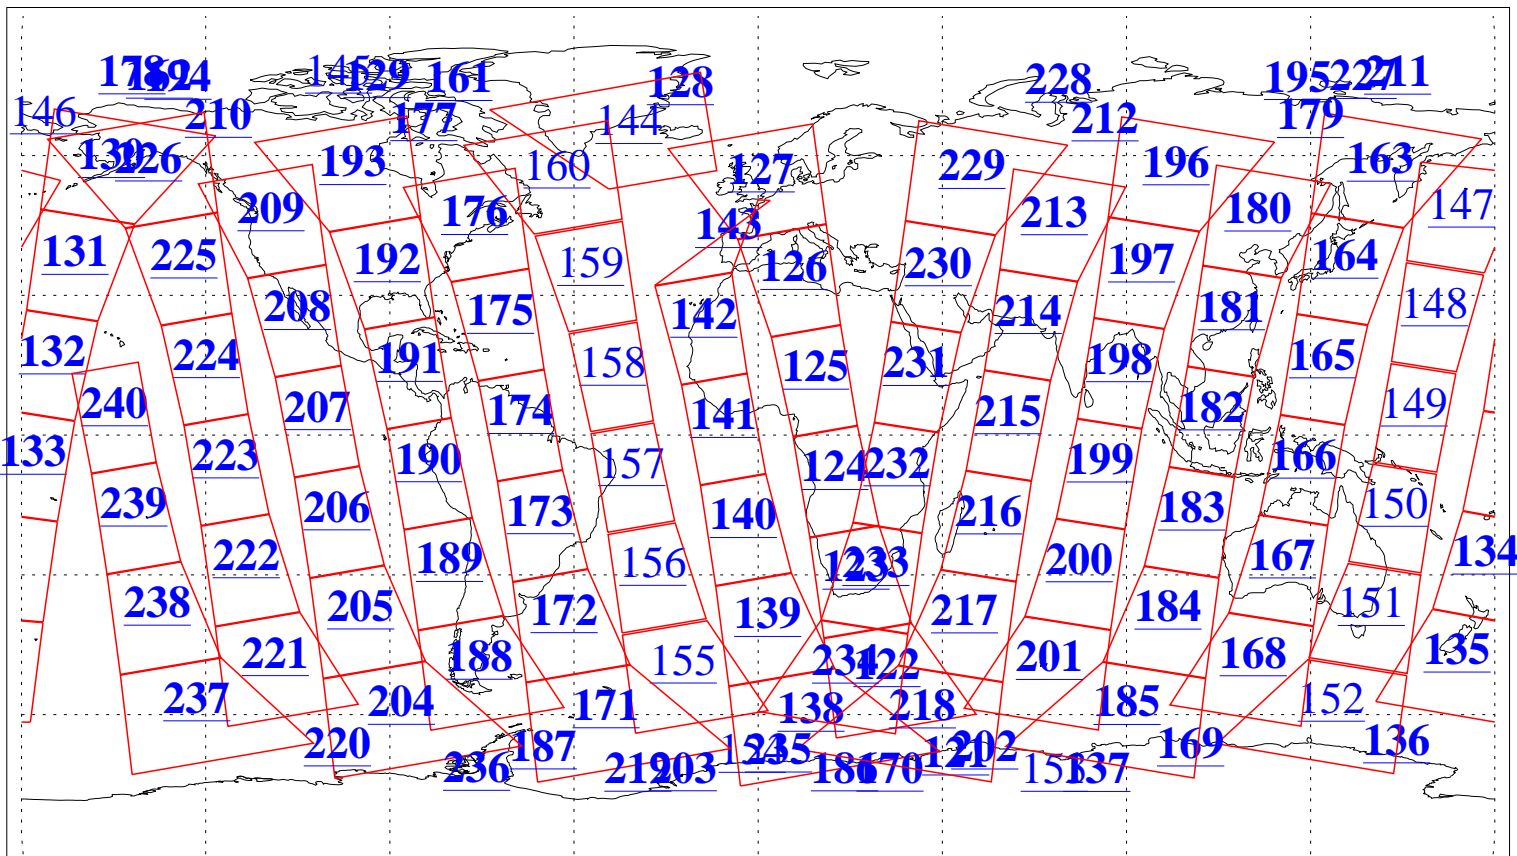

L1B Availability
 AMSU Granules: 240
 HSB Granules: 0
 AIRS Granules: 223

1 Jul 2021
 DoY 182
 Aqua Day 6998
 Granules: 1 to 120

Granules: 121 to 240

Legend: AMSU Available, *HSB Available*, *AIRS Available*

L1B Availability
 AMSU Granules: 240
 HSB Granules: 0
 AIRS Granules: 223

1 Jul 2021
 DoY 182
 Aqua Day 6998

Ascending Granules

Descending Granules

Legend: AMSU Available, *HSB Available*, *AIRS Available*

L1B Availability
AMSU Granules: 240
HSB Granules: 0
AIRS Granules: 223

1 Jul 2021
DoY 182
Aqua Day 6998

Northern Hemisphere Granules

Southern Hemisphere Granules

Legend: AMSU Available, HSB Available, **AIRS Available**