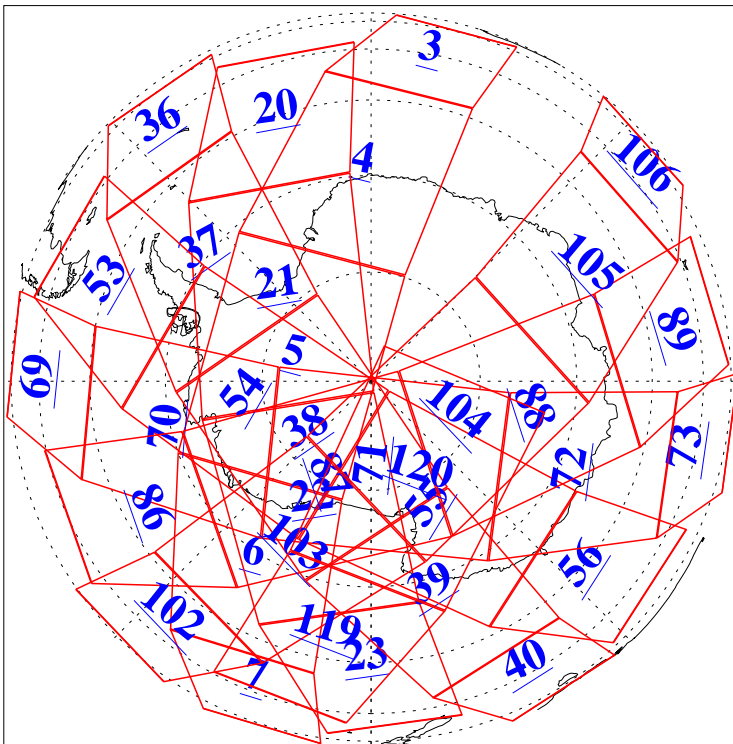

L1B Availability
 AMSU Granules: 240
 HSB Granules: 0
 AIRS Granules: 223

1 Jul 2021
 DoY 182
 Aqua Day 6998
 Granules: 1 to 120

Granules: 121 to 240

Legend: AMSU Available, *HSB Available*, *AIRS Available*

L1B Availability
 AMSU Granules: 240
 HSB Granules: 0
 AIRS Granules: 223

1 Jul 2021
 DoY 182
 Aqua Day 6998

Ascending Granules

Descending Granules

Legend: AMSU Available, *HSB Available*, *AIRS Available*

L1B Availability
AMSU Granules: 240
HSB Granules: 0
AIRS Granules: 223

1 Jul 2021
DoY 182
Aqua Day 6998

Northern Hemisphere Granules

Southern Hemisphere Granules

Legend: AMSU Available, HSB Available, **AIRS Available**