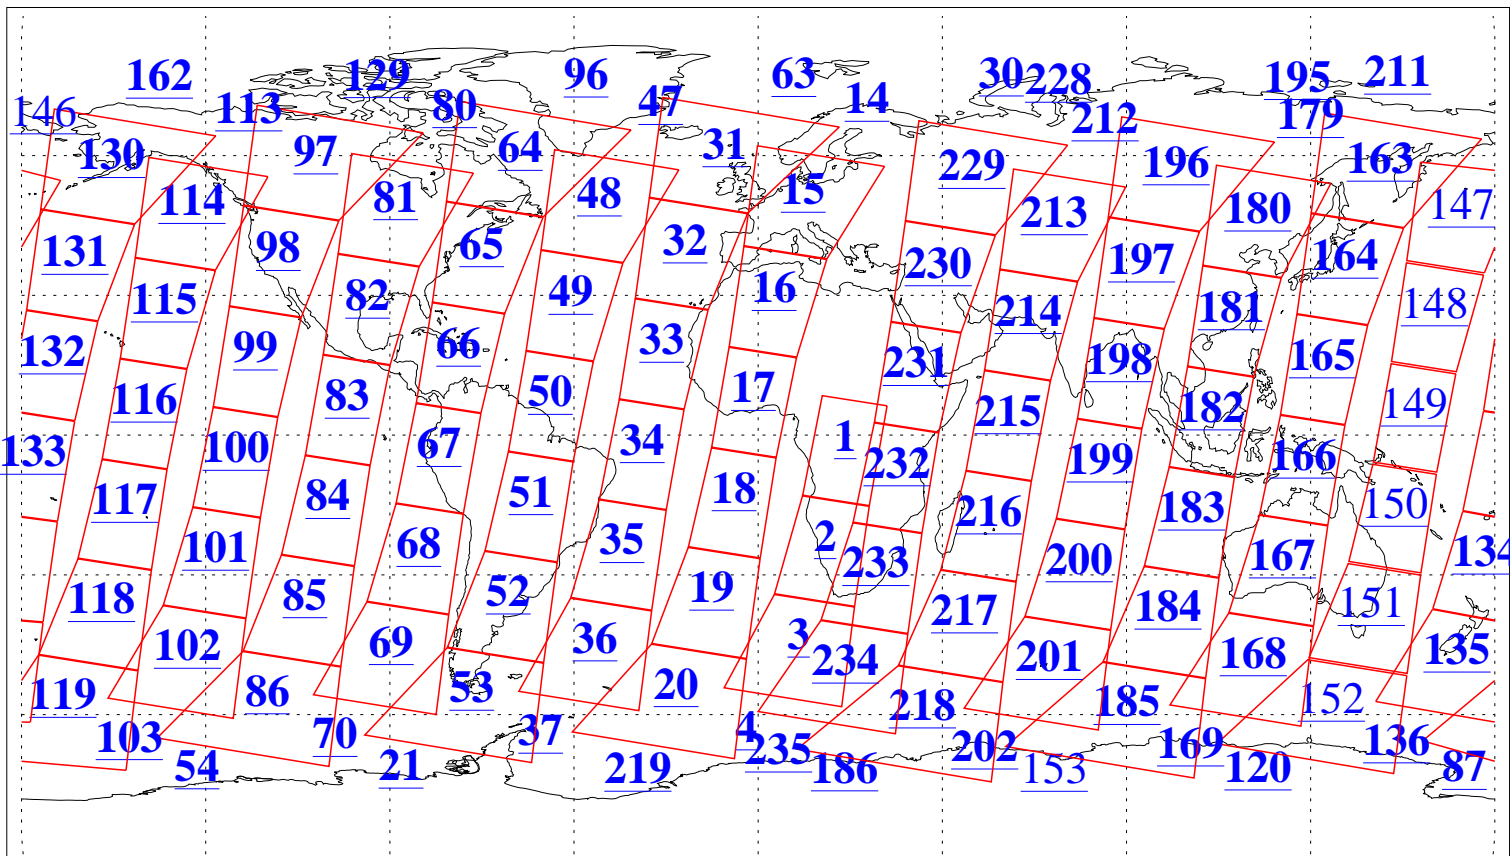

L1B Availability
 AMSU Granules: 240
 HSB Granules: 0
 AIRS Granules: 223

1 Jul 2021
 DoY 182
 Aqua Day 6998
 Granules: 1 to 120

Granules: 121 to 240

Legend: AMSU Available, *HSB Available*, *AIRS Available*

L1B Availability
 AMSU Granules: 240
 HSB Granules: 0
 AIRS Granules: 223

1 Jul 2021
 DoY 182
 Aqua Day 6998

Ascending Granules

Descending Granules

Legend: AMSU Available, *HSB Available*, *AIRS Available*

L1B Availability
AMSU Granules: 240
HSB Granules: 0
AIRS Granules: 223

1 Jul 2021
DoY 182
Aqua Day 6998

Northern Hemisphere Granules

Southern Hemisphere Granules

Legend: AMSU Available, HSB Available, **AIRS Available**