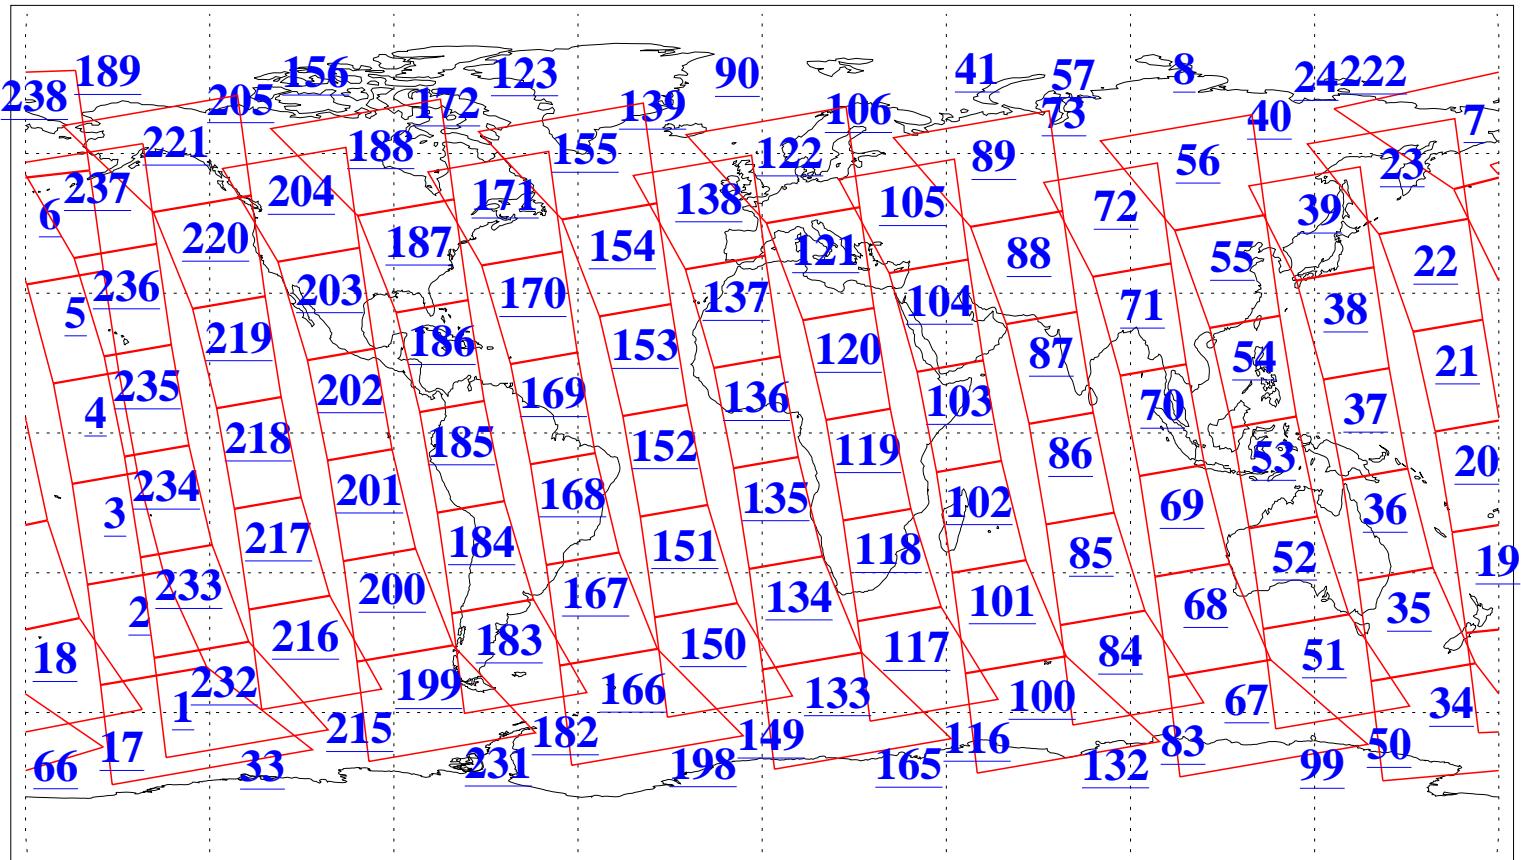

L1B Availability  
AMSU Granules: 240  
HSB Granules: 0  
AIRS Granules: 240

28 Jun 2021  
DoY 179  
Aqua Day 6995  
Granules: 1 to 120

Granules: 121 to 240

Legend: AMSU Available, *HSB Available*, *AIRS Available*

L1B Availability  
 AMSU Granules: 240  
 HSB Granules: 0  
 AIRS Granules: 240

28 Jun 2021  
 DoY 179  
 Aqua Day 6995

Ascending Granules

Descending Granules

Legend: AMSU Available, HSB Available, AIRS Available

L1B Availability  
 AMSU Granules: 240  
 HSB Granules: 0  
 AIRS Granules: 240

28 Jun 2021  
 DoY 179  
 Aqua Day 6995

Northern Hemisphere Granules

Southern Hemisphere Granules

Legend: AMSU Available, HSB Available, **AIRS Available**