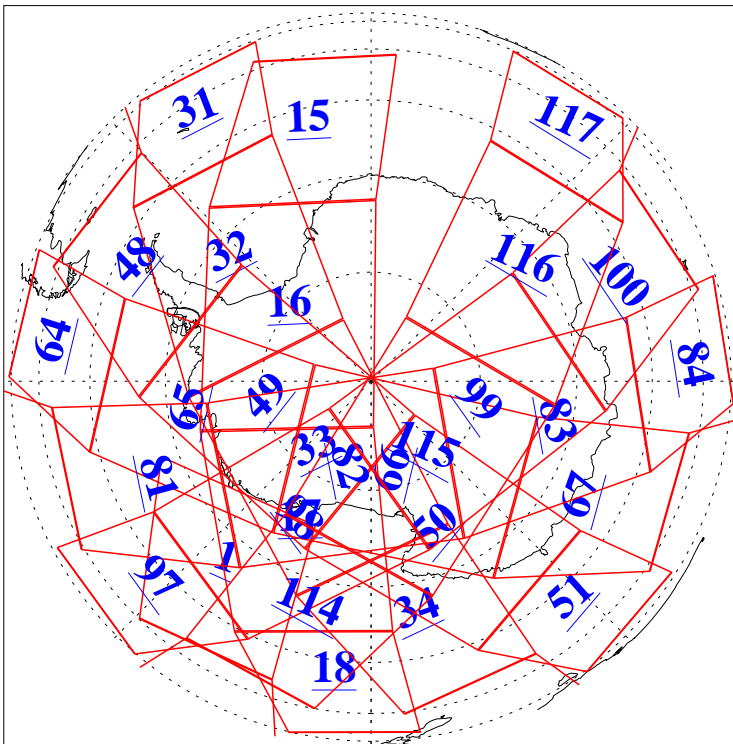

L1B Availability  
AMSU Granules: 240  
HSB Granules: 0  
AIRS Granules: 240

28 Jun 2021  
DoY 179  
Aqua Day 6995  
Granules: 1 to 120

Granules: 121 to 240

Legend: AMSU Available, *HSB Available*, *AIRS Available*

L1B Availability  
 AMSU Granules: 240  
 HSB Granules: 0  
 AIRS Granules: 240

28 Jun 2021  
 DoY 179  
 Aqua Day 6995

Ascending Granules

Descending Granules

Legend: AMSU Available, HSB Available, AIRS Available

L1B Availability  
 AMSU Granules: 240  
 HSB Granules: 0  
 AIRS Granules: 240

28 Jun 2021  
 DoY 179  
 Aqua Day 6995

Northern Hemisphere Granules

Southern Hemisphere Granules

Legend: AMSU Available, HSB Available, **AIRS Available**