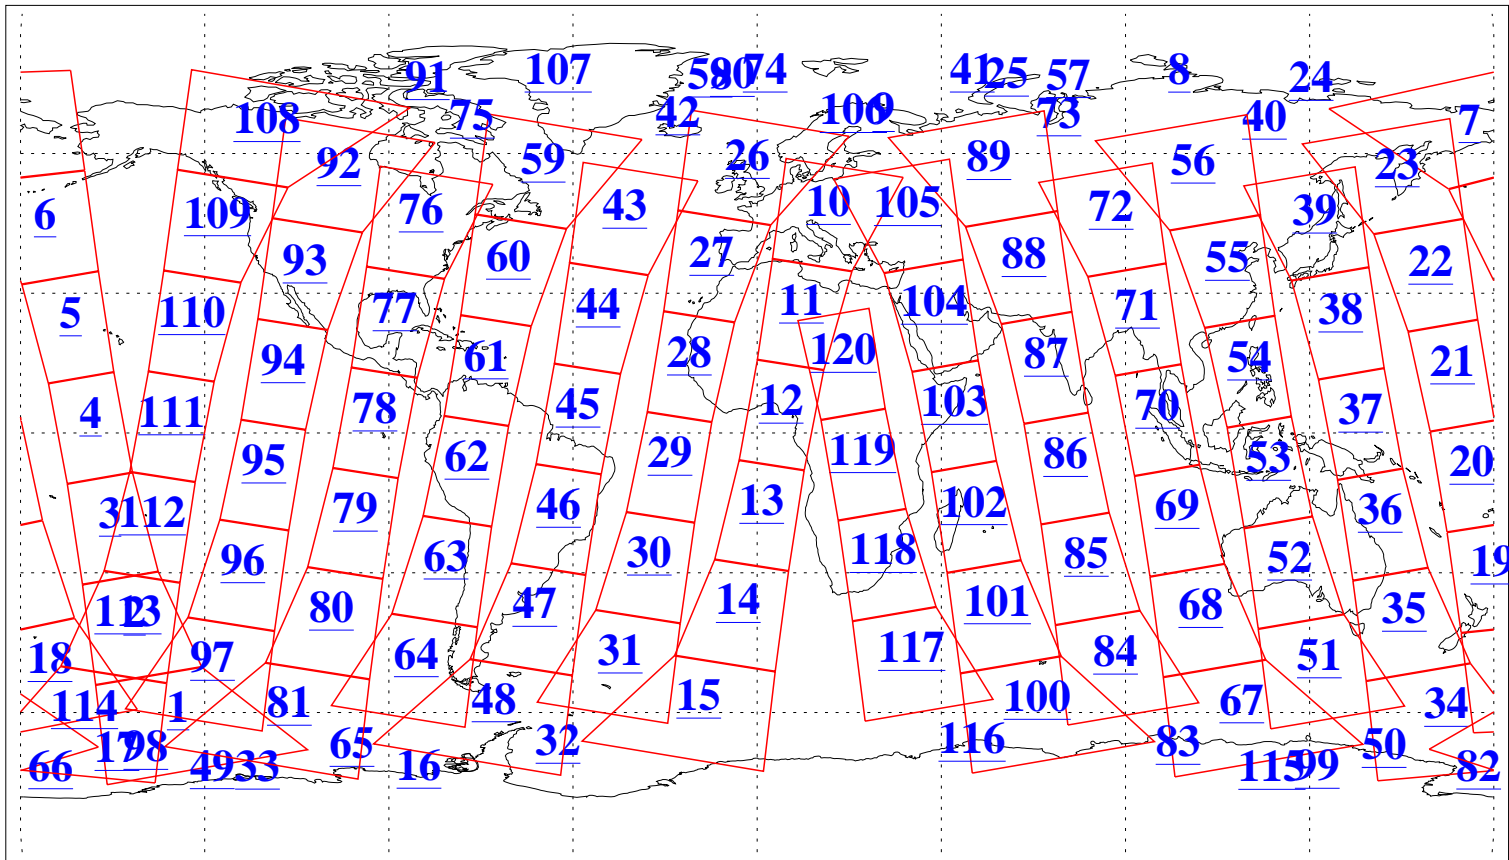

L1B Availability  
AMSU Granules: 240  
HSB Granules: 0  
AIRS Granules: 240

28 Jun 2021  
DoY 179  
Aqua Day 6995  
Granules: 1 to 120

Granules: 121 to 240

Legend: AMSU Available, *HSB Available*, *AIRS Available*

L1B Availability  
 AMSU Granules: 240  
 HSB Granules: 0  
 AIRS Granules: 240

28 Jun 2021  
 DoY 179  
 Aqua Day 6995

Ascending Granules

Descending Granules

Legend: AMSU Available, HSB Available, AIRS Available

L1B Availability  
 AMSU Granules: 240  
 HSB Granules: 0  
 AIRS Granules: 240

28 Jun 2021  
 DoY 179  
 Aqua Day 6995

Northern Hemisphere Granules

Southern Hemisphere Granules

Legend: AMSU Available, HSB Available, **AIRS Available**