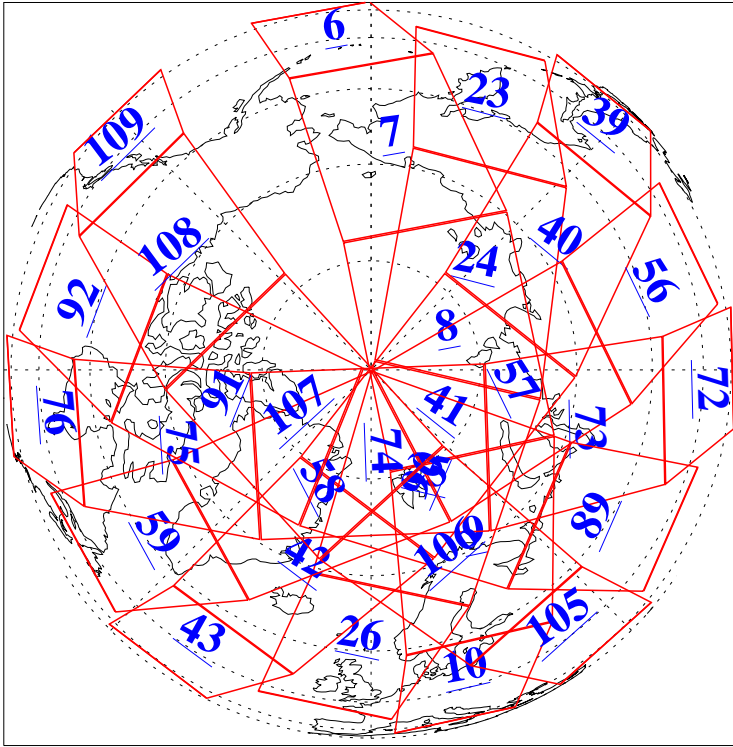

L1B Availability  
AMSU Granules: 240  
HSB Granules: 0  
AIRS Granules: 240

28 Jun 2021  
DoY 179  
Aqua Day 6995  
Granules: 1 to 120

Granules: 121 to 240

Legend: AMSU Available, *HSB Available*, *AIRS Available*

L1B Availability  
 AMSU Granules: 240  
 HSB Granules: 0  
 AIRS Granules: 240

28 Jun 2021  
 DoY 179  
 Aqua Day 6995

Ascending Granules

Descending Granules

Legend: AMSU Available, HSB Available, AIRS Available

L1B Availability  
 AMSU Granules: 240  
 HSB Granules: 0  
 AIRS Granules: 240

28 Jun 2021  
 DoY 179  
 Aqua Day 6995

Northern Hemisphere Granules

Southern Hemisphere Granules

Legend: AMSU Available, HSB Available, **AIRS Available**