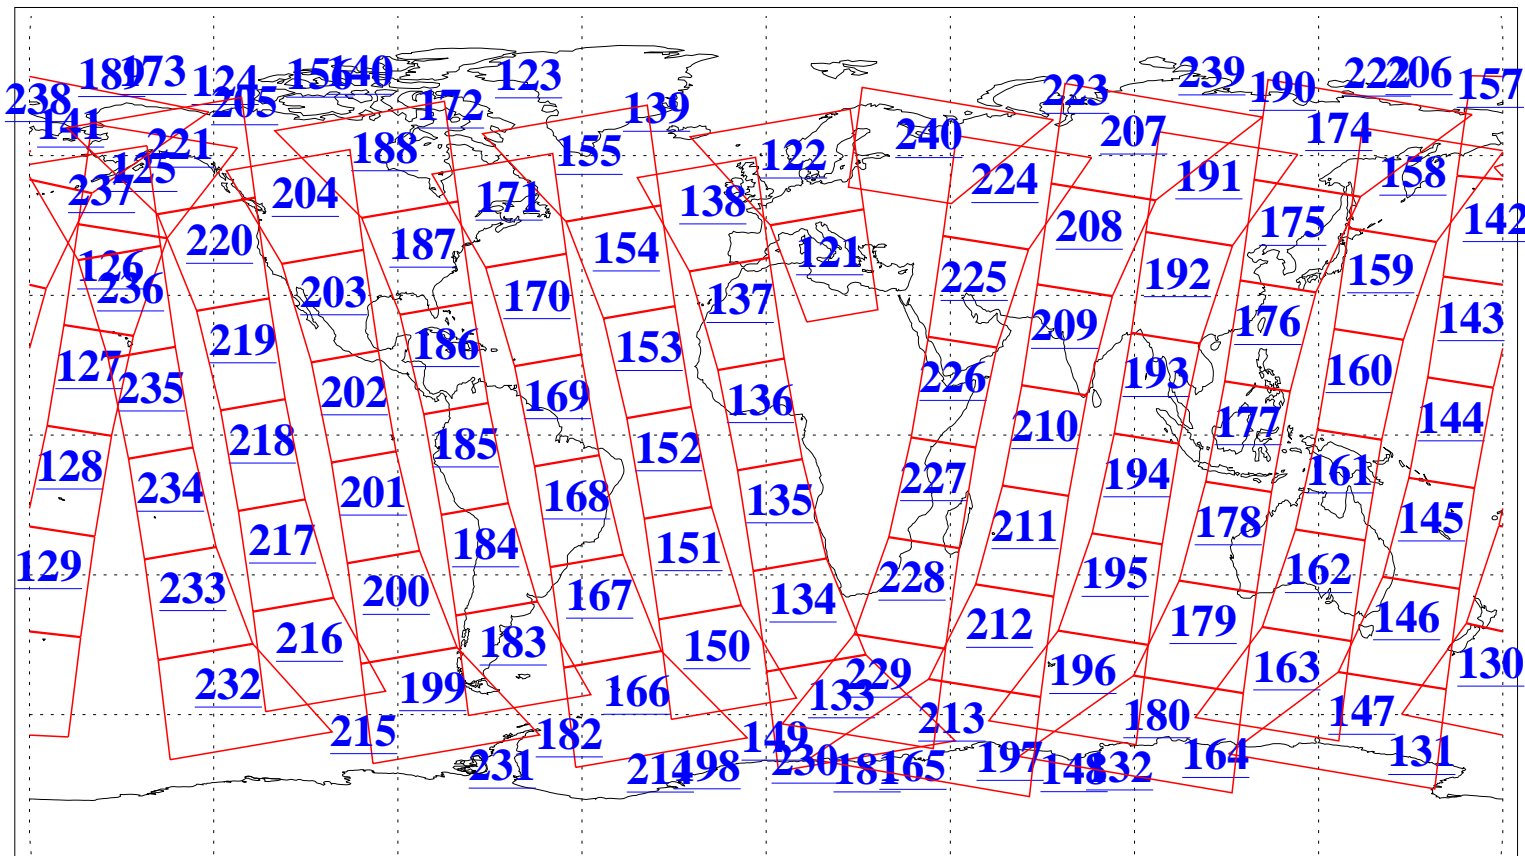

L1B Availability  
AMSU Granules: 240  
HSB Granules: 0  
AIRS Granules: 240

28 Jun 2021  
DoY 179  
Aqua Day 6995  
Granules: 1 to 120

Granules: 121 to 240

Legend: AMSU Available, *HSB Available*, *AIRS Available*

L1B Availability  
 AMSU Granules: 240  
 HSB Granules: 0  
 AIRS Granules: 240

28 Jun 2021  
 DoY 179  
 Aqua Day 6995

Ascending Granules

Descending Granules

Legend: AMSU Available, HSB Available, AIRS Available

L1B Availability  
 AMSU Granules: 240  
 HSB Granules: 0  
 AIRS Granules: 240

28 Jun 2021  
 DoY 179  
 Aqua Day 6995

Northern Hemisphere Granules

Southern Hemisphere Granules

Legend: AMSU Available, HSB Available, **AIRS Available**