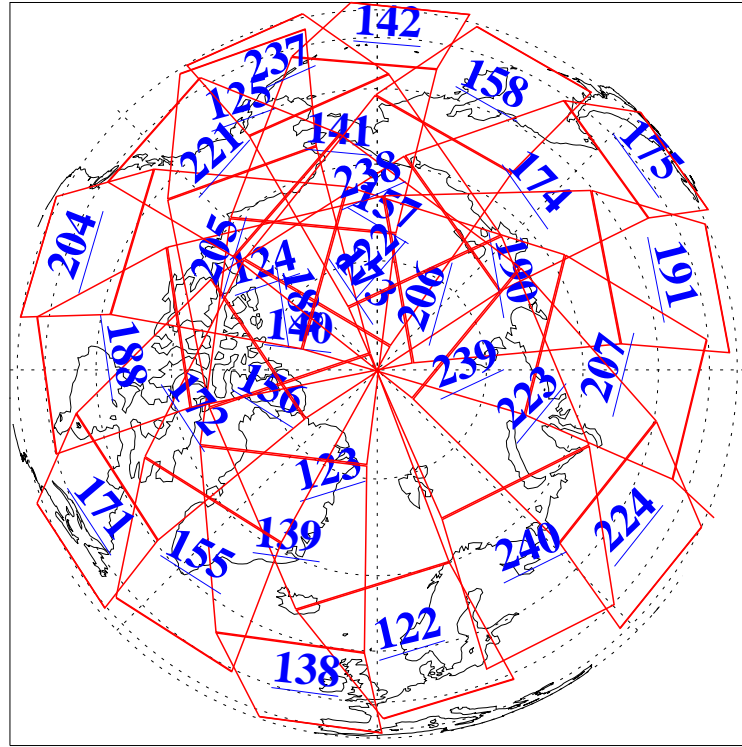

L1B Availability  
 AMSU Granules: 240  
 HSB Granules: 0  
 AIRS Granules: 240

28 Jun 2021  
 DoY 179  
 Aqua Day 6995

Ascending Granules

Descending Granules

Legend: AMSU Available, HSB Available, AIRS Available

L1B Availability  
 AMSU Granules: 240  
 HSB Granules: 0  
 AIRS Granules: 240

28 Jun 2021  
 DoY 179  
 Aqua Day 6995

Northern Hemisphere Granules

Southern Hemisphere Granules

Legend: AMSU Available, HSB Available, **AIRS Available**