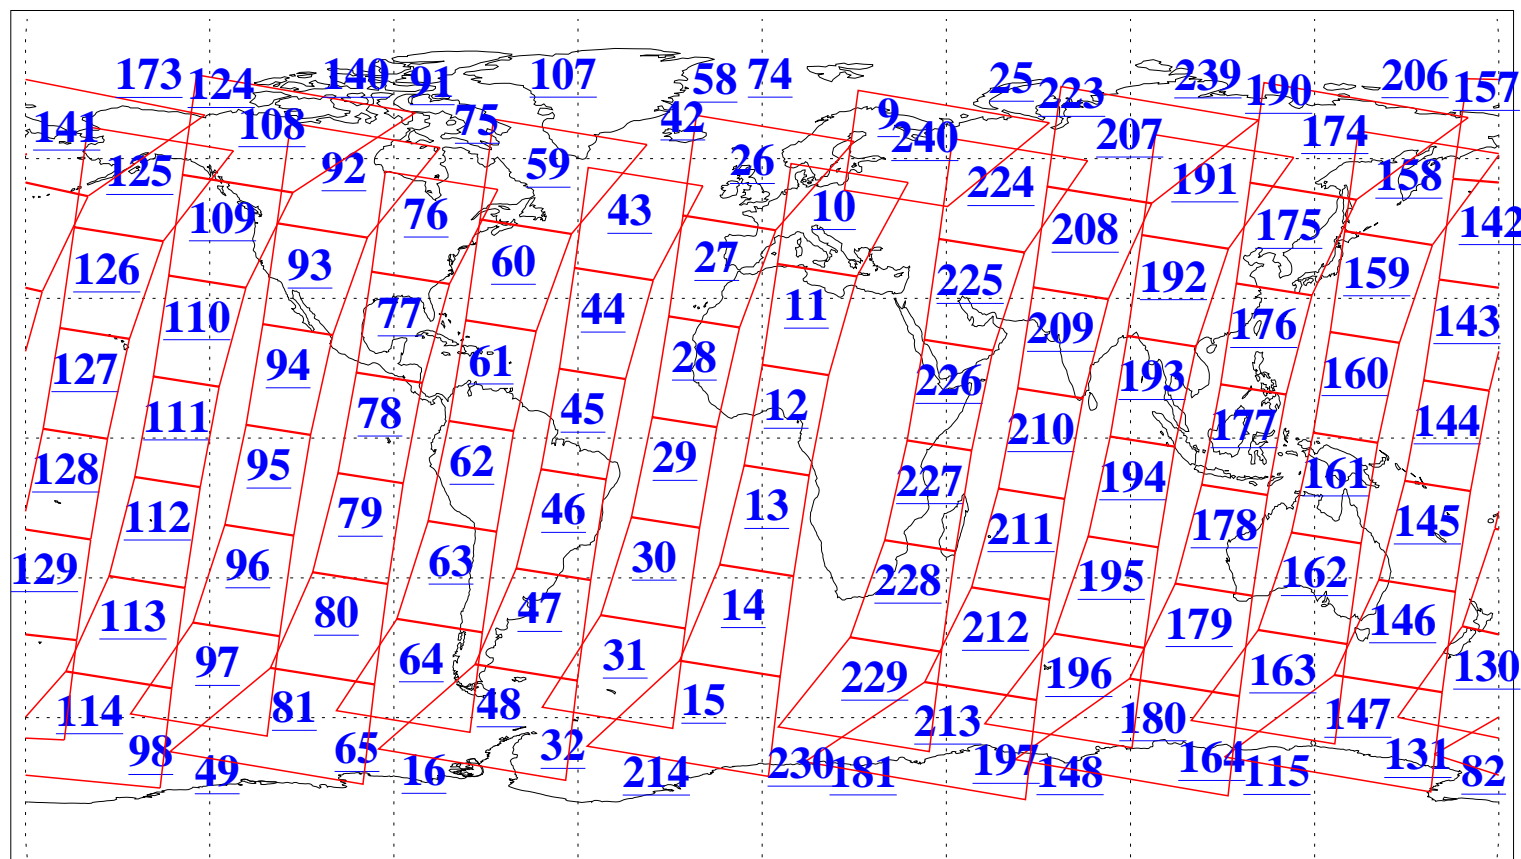

L1B Availability  
AMSU Granules: 240  
HSB Granules: 0  
AIRS Granules: 240

28 Jun 2021  
DoY 179  
Aqua Day 6995  
Granules: 1 to 120

Granules: 121 to 240

Legend: AMSU Available, *HSB Available*, *AIRS Available*

L1B Availability  
 AMSU Granules: 240  
 HSB Granules: 0  
 AIRS Granules: 240

28 Jun 2021  
 DoY 179  
 Aqua Day 6995

Ascending Granules

Descending Granules

Legend: AMSU Available, HSB Available, AIRS Available

L1B Availability  
 AMSU Granules: 240  
 HSB Granules: 0  
 AIRS Granules: 240

28 Jun 2021  
 DoY 179  
 Aqua Day 6995

Northern Hemisphere Granules

Southern Hemisphere Granules

Legend: AMSU Available, HSB Available, **AIRS Available**