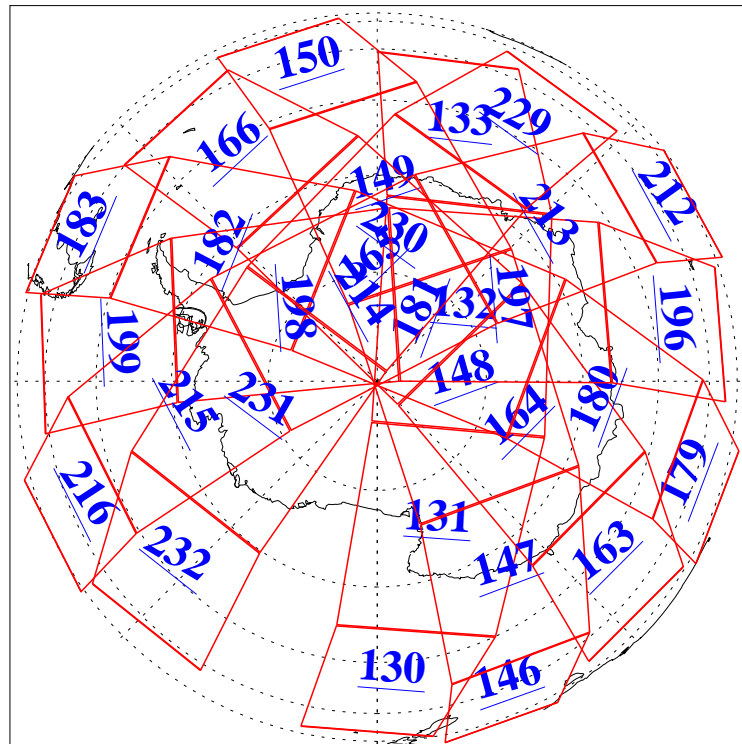

L1B Availability  
 AMSU Granules: 240  
 HSB Granules: 0  
 AIRS Granules: 240

28 Jun 2021  
 DoY 179  
 Aqua Day 6995

Ascending Granules

Descending Granules

Legend: AMSU Available, HSB Available, AIRS Available

L1B Availability  
 AMSU Granules: 240  
 HSB Granules: 0  
 AIRS Granules: 240

28 Jun 2021  
 DoY 179  
 Aqua Day 6995

Northern Hemisphere Granules

Southern Hemisphere Granules

Legend: AMSU Available, HSB Available, **AIRS Available**