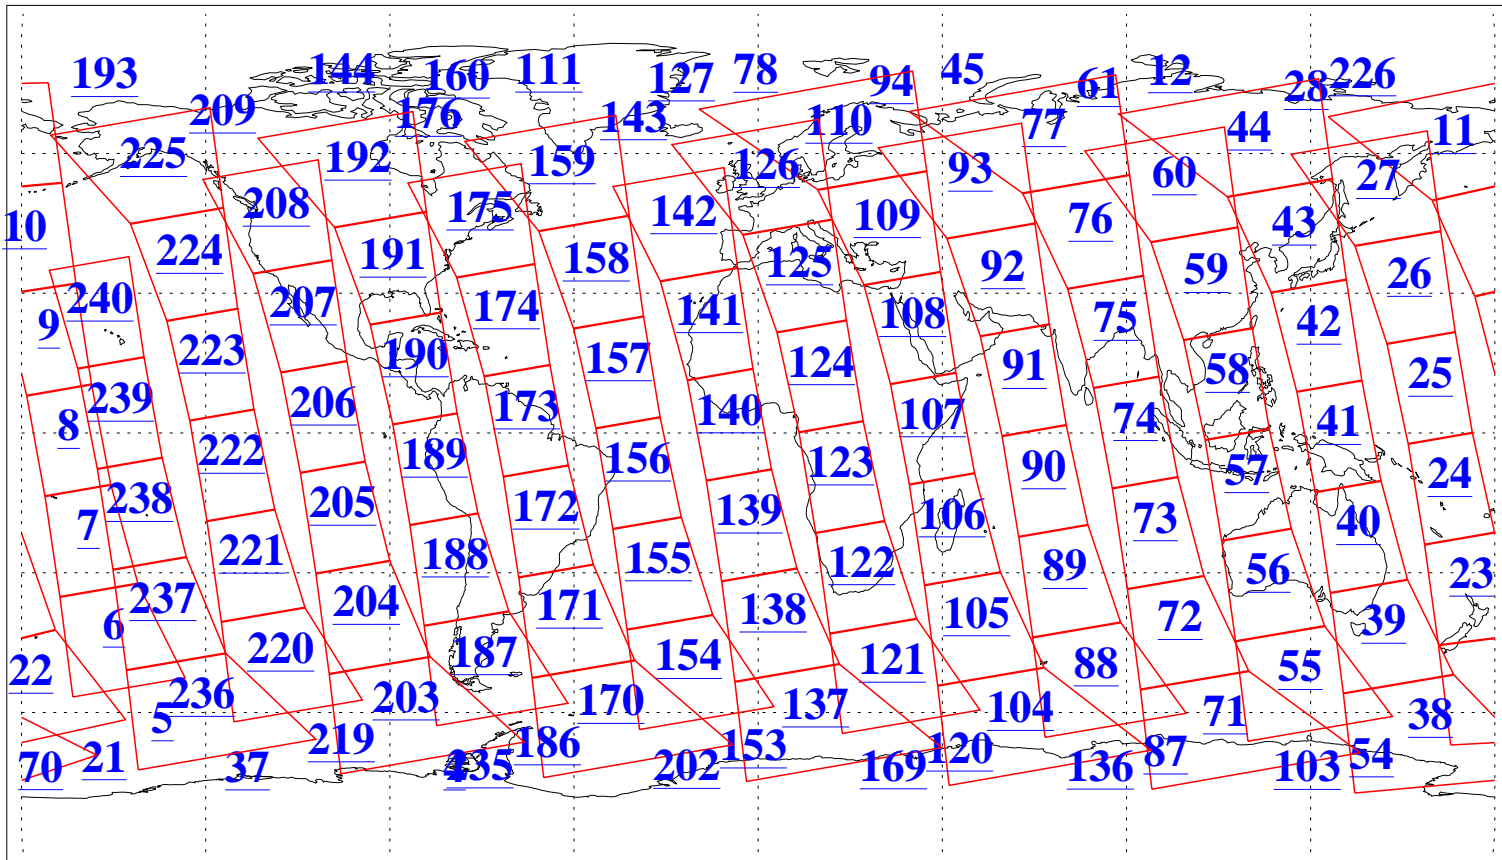

L1B Availability  
 AMSU Granules: 239  
 HSB Granules: 0  
 AIRS Granules: 240

24 Jun 2021  
 DoY 175  
 Aqua Day 6991  
 Granules: 1 to 120

Granules: 121 to 240

Legend: AMSU Available, HSB Available, AIRS Available

L1B Availability  
 AMSU Granules: 239  
 HSB Granules: 0  
 AIRS Granules: 240

24 Jun 2021  
 DoY 175  
 Aqua Day 6991

Ascending Granules

Descending Granules

Legend: AMSU Available, HSB Available, AIRS Available

L1B Availability  
 AMSU Granules: 239  
 HSB Granules: 0  
 AIRS Granules: 240

24 Jun 2021  
 DoY 175  
 Aqua Day 6991

Northern Hemisphere Granules

Southern Hemisphere Granules

Legend: AMSU Available, HSB Available, **AIRS Available**