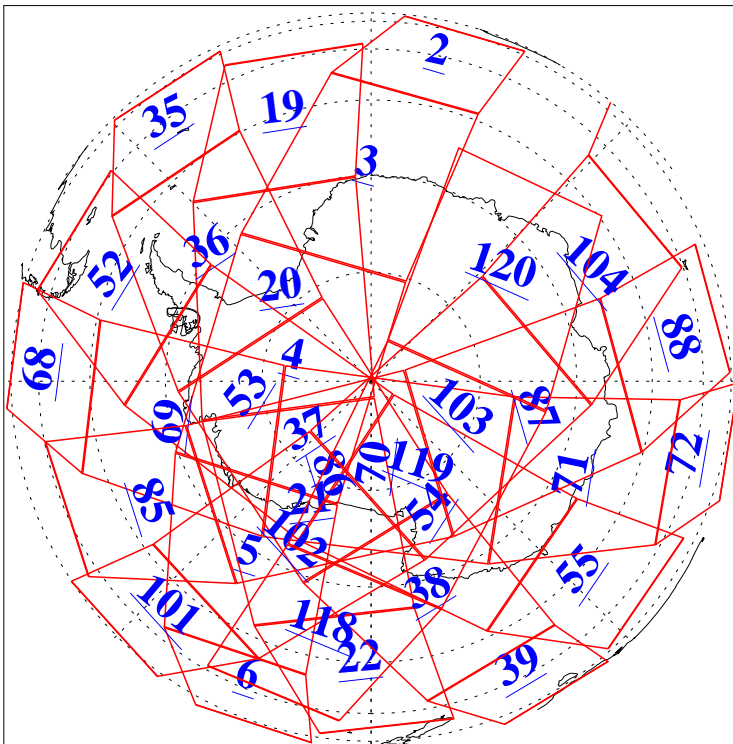

L1B Availability  
 AMSU Granules: 239  
 HSB Granules: 0  
 AIRS Granules: 240

24 Jun 2021  
 DoY 175  
 Aqua Day 6991  
 Granules: 1 to 120

Granules: 121 to 240

Legend: AMSU Available, HSB Available, AIRS Available

L1B Availability  
 AMSU Granules: 239  
 HSB Granules: 0  
 AIRS Granules: 240

24 Jun 2021  
 DoY 175  
 Aqua Day 6991

Ascending Granules

Descending Granules

Legend: AMSU Available, HSB Available, AIRS Available

L1B Availability  
 AMSU Granules: 239  
 HSB Granules: 0  
 AIRS Granules: 240

24 Jun 2021  
 DoY 175  
 Aqua Day 6991

Northern Hemisphere Granules

Southern Hemisphere Granules

Legend: AMSU Available, HSB Available, **AIRS Available**