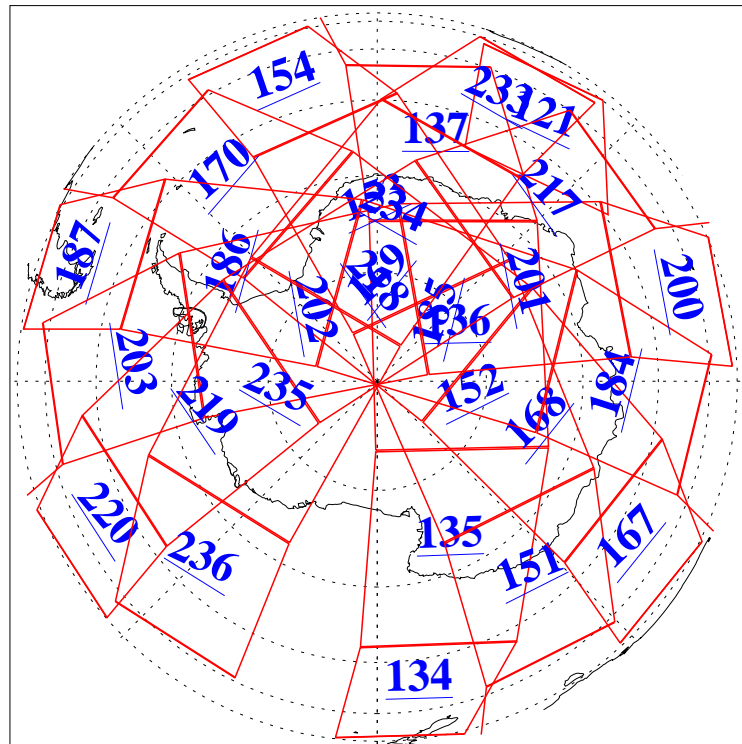

L1B Availability  
 AMSU Granules: 239  
 HSB Granules: 0  
 AIRS Granules: 240

24 Jun 2021  
 DoY 175  
 Aqua Day 6991  
 Granules: 1 to 120

Granules: 121 to 240

Legend: AMSU Available, HSB Available, AIRS Available

L1B Availability  
 AMSU Granules: 239  
 HSB Granules: 0  
 AIRS Granules: 240

24 Jun 2021  
 DoY 175  
 Aqua Day 6991

Ascending Granules

Descending Granules

Legend: AMSU Available, HSB Available, AIRS Available

L1B Availability  
 AMSU Granules: 239  
 HSB Granules: 0  
 AIRS Granules: 240

24 Jun 2021  
 DoY 175  
 Aqua Day 6991

Northern Hemisphere Granules

Southern Hemisphere Granules

Legend: AMSU Available, HSB Available, **AIRS Available**