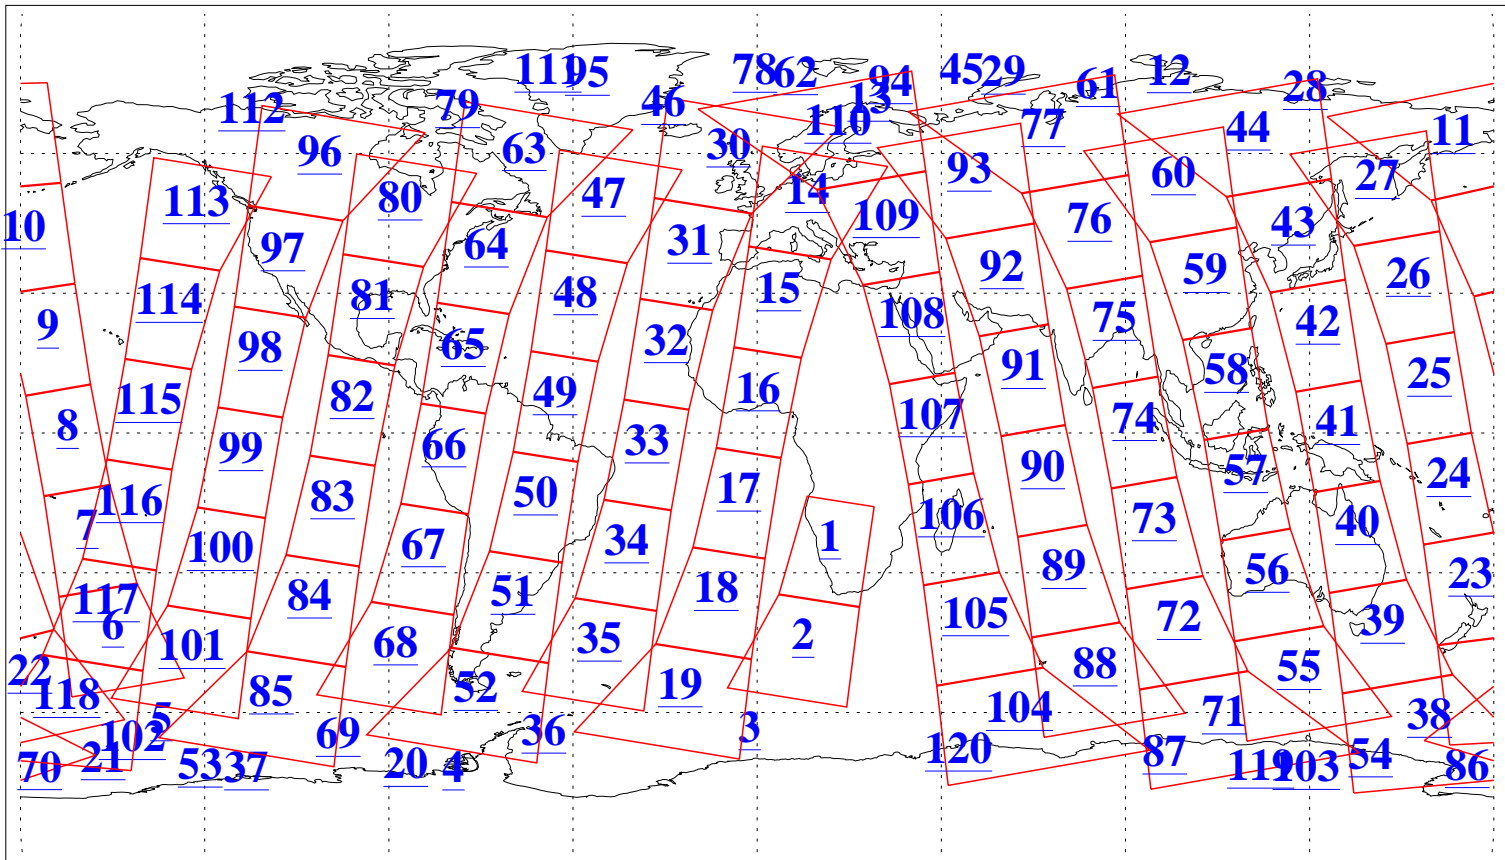

L1B Availability  
 AMSU Granules: 239  
 HSB Granules: 0  
 AIRS Granules: 240

24 Jun 2021  
 DoY 175  
 Aqua Day 6991  
 Granules: 1 to 120

Granules: 121 to 240

Legend: AMSU Available, HSB Available, AIRS Available

L1B Availability  
 AMSU Granules: 239  
 HSB Granules: 0  
 AIRS Granules: 240

24 Jun 2021  
 DoY 175  
 Aqua Day 6991

Ascending Granules

Descending Granules

Legend: AMSU Available, HSB Available, AIRS Available

L1B Availability  
 AMSU Granules: 239  
 HSB Granules: 0  
 AIRS Granules: 240

24 Jun 2021  
 DoY 175  
 Aqua Day 6991

Northern Hemisphere Granules

Southern Hemisphere Granules

Legend: AMSU Available, HSB Available, **AIRS Available**