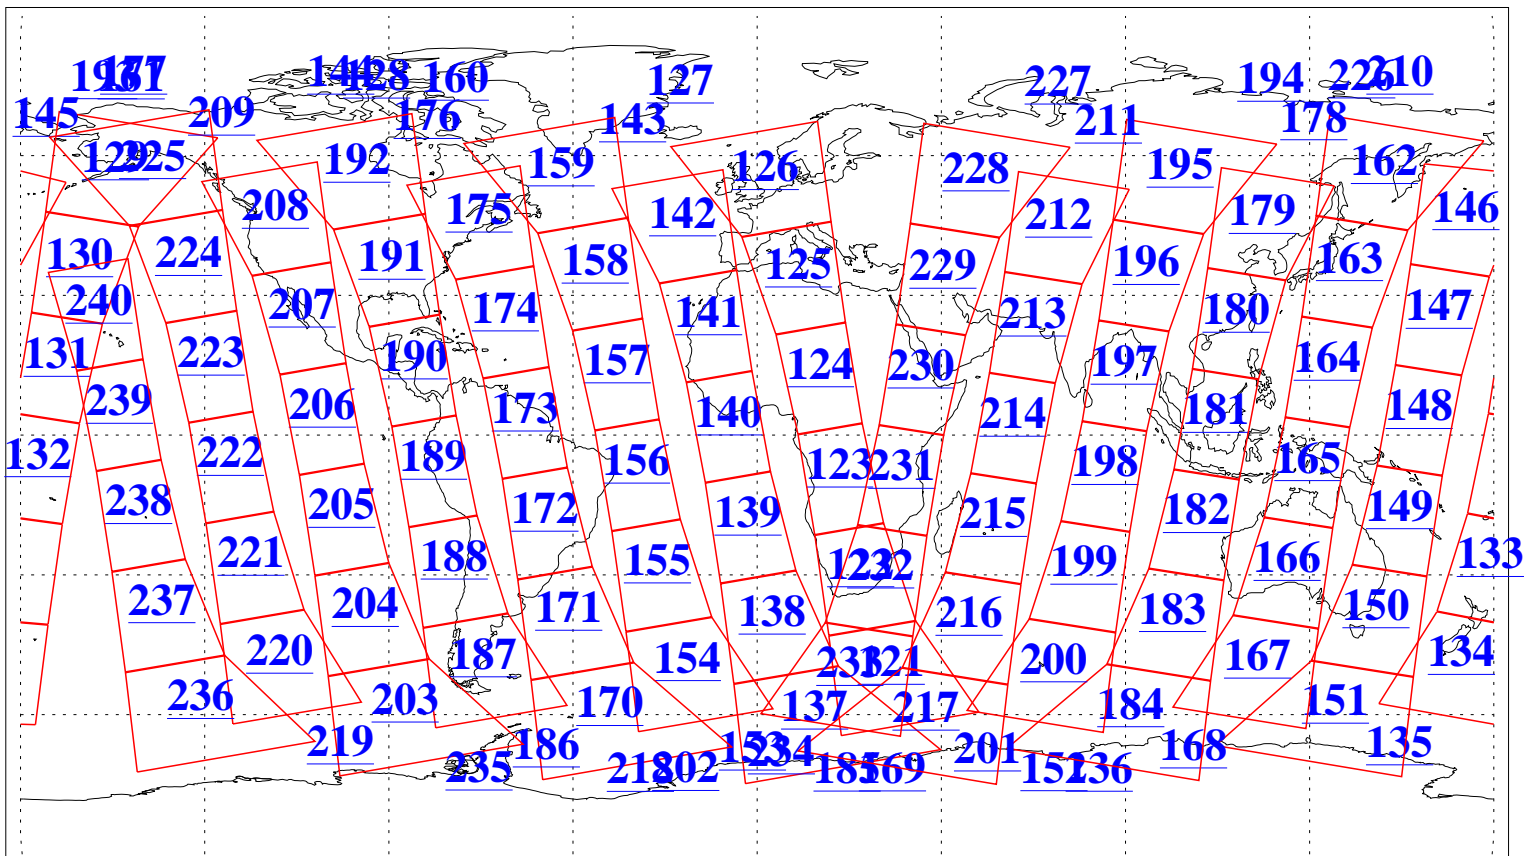

L1B Availability  
 AMSU Granules: 239  
 HSB Granules: 0  
 AIRS Granules: 240

24 Jun 2021  
 DoY 175  
 Aqua Day 6991  
 Granules: 1 to 120

Granules: 121 to 240

Legend: AMSU Available, HSB Available, AIRS Available

L1B Availability  
 AMSU Granules: 239  
 HSB Granules: 0  
 AIRS Granules: 240

24 Jun 2021  
 DoY 175  
 Aqua Day 6991

Ascending Granules

Descending Granules

Legend: AMSU Available, HSB Available, AIRS Available

L1B Availability  
 AMSU Granules: 239  
 HSB Granules: 0  
 AIRS Granules: 240

24 Jun 2021  
 DoY 175  
 Aqua Day 6991

Northern Hemisphere Granules

Southern Hemisphere Granules

Legend: AMSU Available, HSB Available, **AIRS Available**