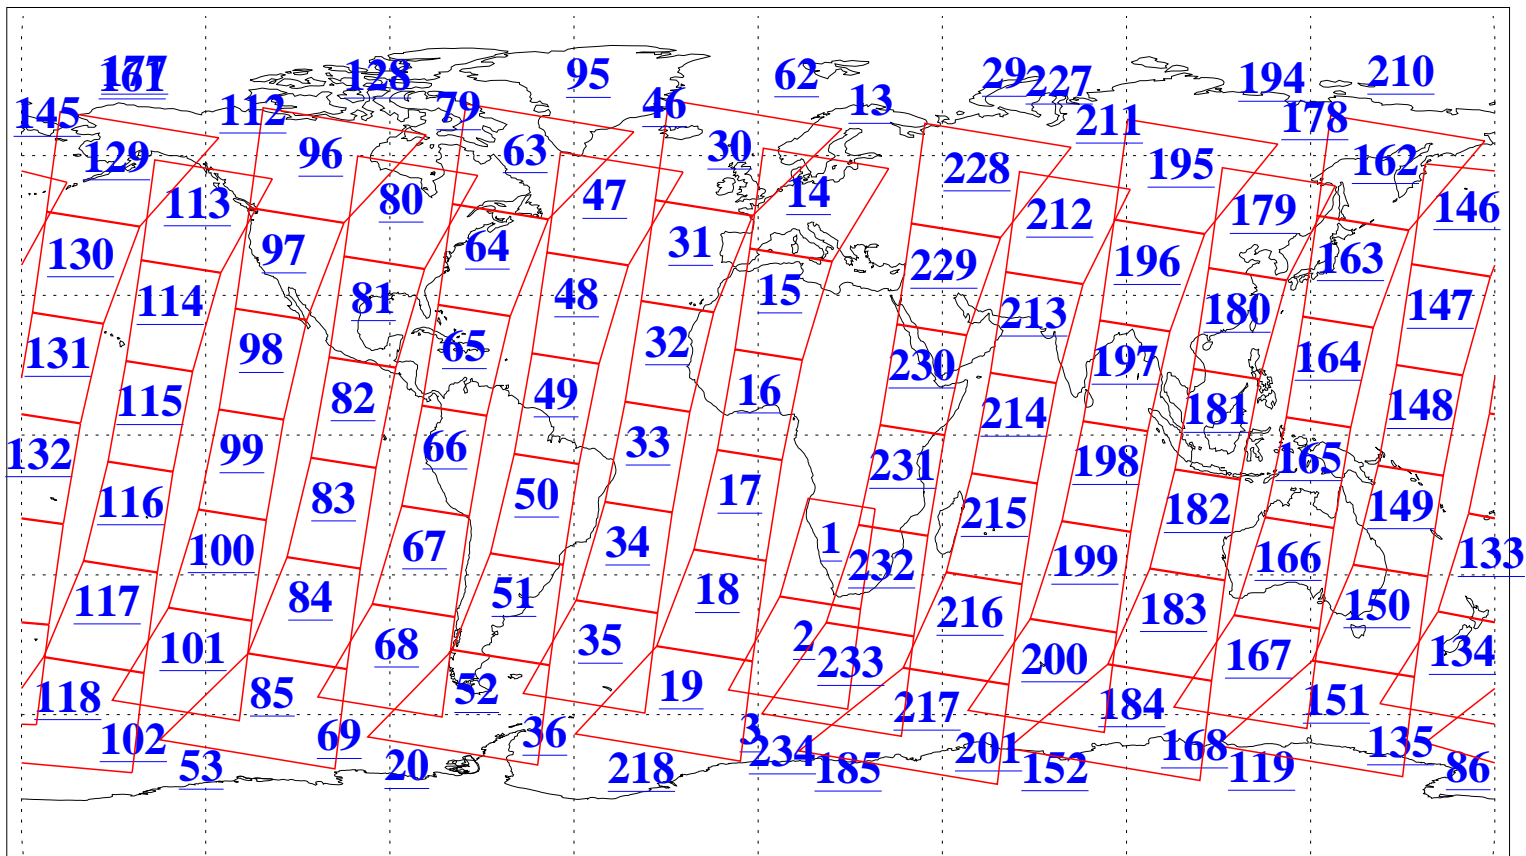

L1B Availability  
 AMSU Granules: 239  
 HSB Granules: 0  
 AIRS Granules: 240

24 Jun 2021  
 DoY 175  
 Aqua Day 6991  
 Granules: 1 to 120

Granules: 121 to 240

Legend: AMSU Available, HSB Available, AIRS Available

L1B Availability  
 AMSU Granules: 239  
 HSB Granules: 0  
 AIRS Granules: 240

24 Jun 2021  
 DoY 175  
 Aqua Day 6991

Ascending Granules

Descending Granules

Legend: AMSU Available, HSB Available, AIRS Available

L1B Availability  
 AMSU Granules: 239  
 HSB Granules: 0  
 AIRS Granules: 240

24 Jun 2021  
 DoY 175  
 Aqua Day 6991

Northern Hemisphere Granules

Southern Hemisphere Granules

Legend: AMSU Available, HSB Available, **AIRS Available**