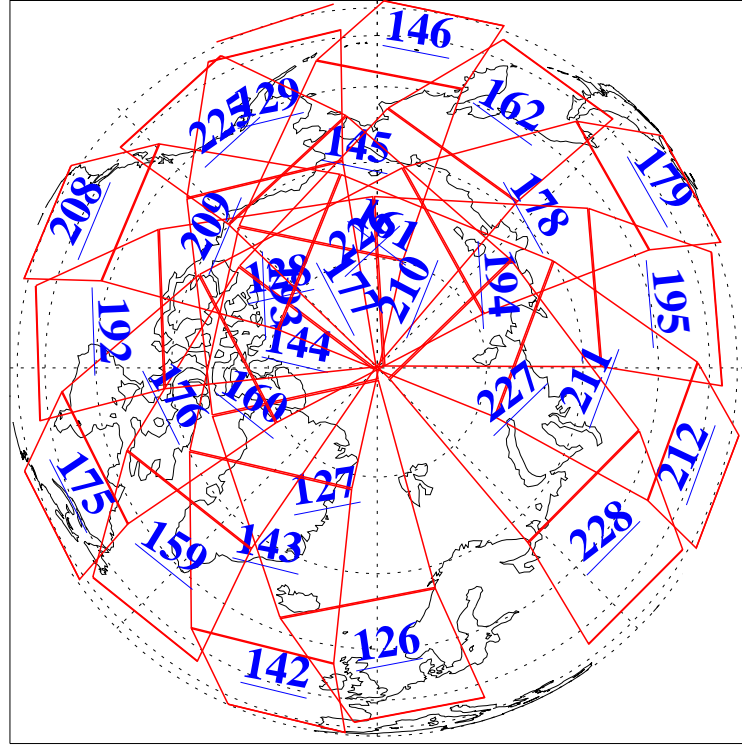

L1B Availability  
 AMSU Granules: 239  
 HSB Granules: 0  
 AIRS Granules: 240

24 Jun 2021  
 DoY 175  
 Aqua Day 6991

Ascending Granules

Descending Granules

Legend: AMSU Available, HSB Available, AIRS Available

L1B Availability  
 AMSU Granules: 239  
 HSB Granules: 0  
 AIRS Granules: 240

24 Jun 2021  
 DoY 175  
 Aqua Day 6991

Northern Hemisphere Granules

Southern Hemisphere Granules

Legend: AMSU Available, HSB Available, **AIRS Available**