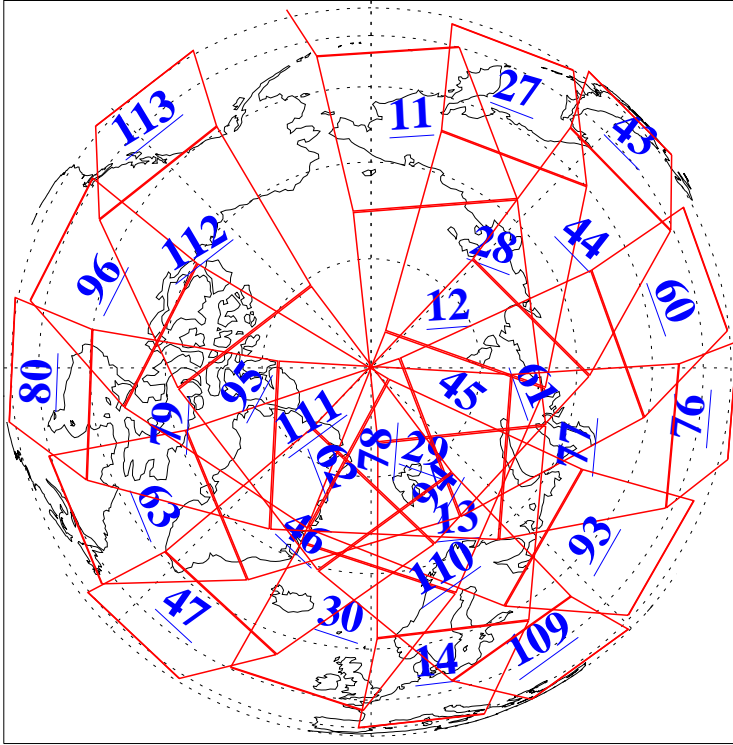

L1B Availability  
 AMSU Granules: 239  
 HSB Granules: 0  
 AIRS Granules: 240

24 Jun 2021  
 DoY 175  
 Aqua Day 6991  
 Granules: 1 to 120

Granules: 121 to 240

Legend: AMSU Available, HSB Available, AIRS Available

L1B Availability  
 AMSU Granules: 239  
 HSB Granules: 0  
 AIRS Granules: 240

24 Jun 2021  
 DoY 175  
 Aqua Day 6991

Ascending Granules

Descending Granules

Legend: AMSU Available, HSB Available, AIRS Available

L1B Availability  
 AMSU Granules: 239  
 HSB Granules: 0  
 AIRS Granules: 240

24 Jun 2021  
 DoY 175  
 Aqua Day 6991

Northern Hemisphere Granules

Southern Hemisphere Granules

Legend: AMSU Available, HSB Available, **AIRS Available**