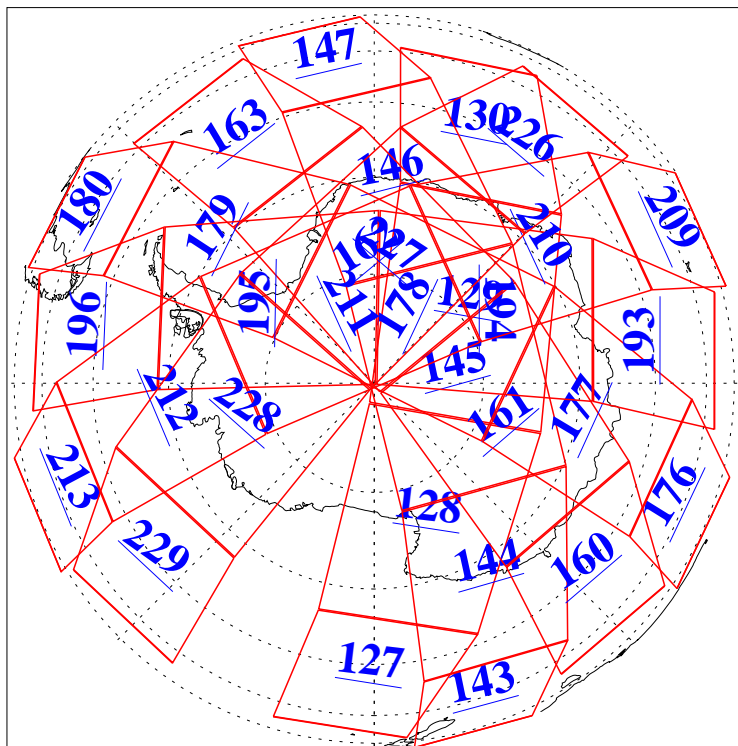

Legend: AMSU Available, HSB Available, AIRS Available