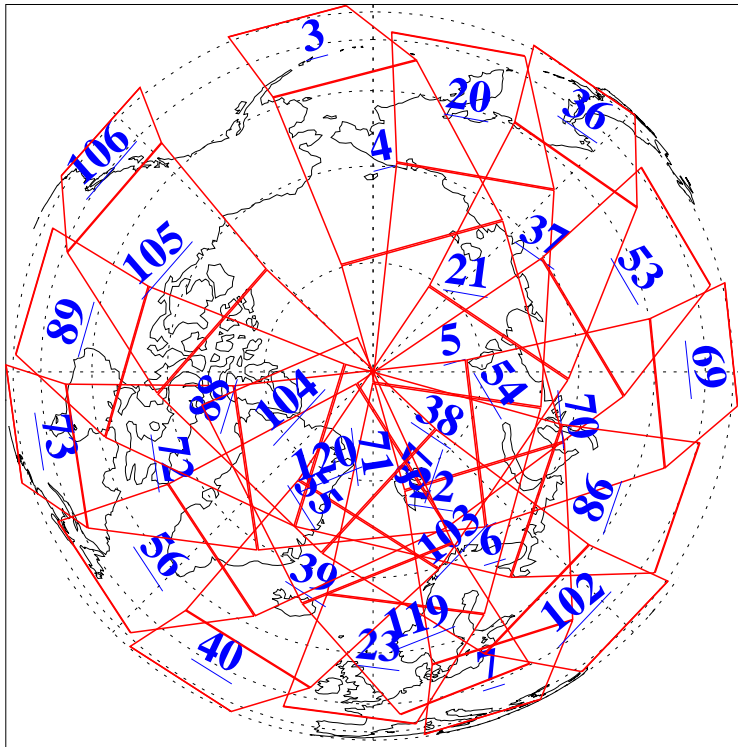

L1B Availability
 AMSU Granules: 240
 HSB Granules: 0
 AIRS Granules: 240

23 Jun 2021
 DoY 174
 Aqua Day 6990
 Granules: 1 to 120

Granules: 121 to 240

Legend: AMSU Available, HSB Available, AIRS Available

L1B Availability
AMSU Granules: 240
HSB Granules: 0
AIRS Granules: 240

23 Jun 2021
DoY 174
Aqua Day 6990

Ascending Granules

Descending Granules

Legend: AMSU Available, HSB Available, AIRS Available

L1B Availability
 AMSU Granules: 240
 HSB Granules: 0
 AIRS Granules: 240

23 Jun 2021
 DoY 174
 Aqua Day 6990

Northern Hemisphere Granules

Southern Hemisphere Granules

Legend: AMSU Available, HSB Available, AIRS Available