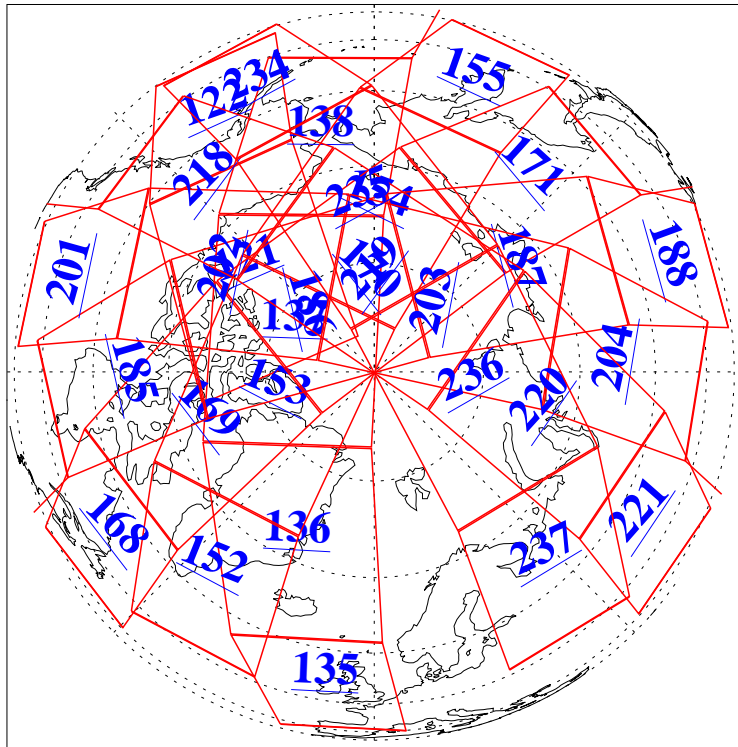

L1B Availability
AMSU Granules: 240
HSB Granules: 0
AIRS Granules: 240

23 Jun 2021
DoY 174
Aqua Day 6990

Northern Hemisphere Granules

Southern Hemisphere Granules