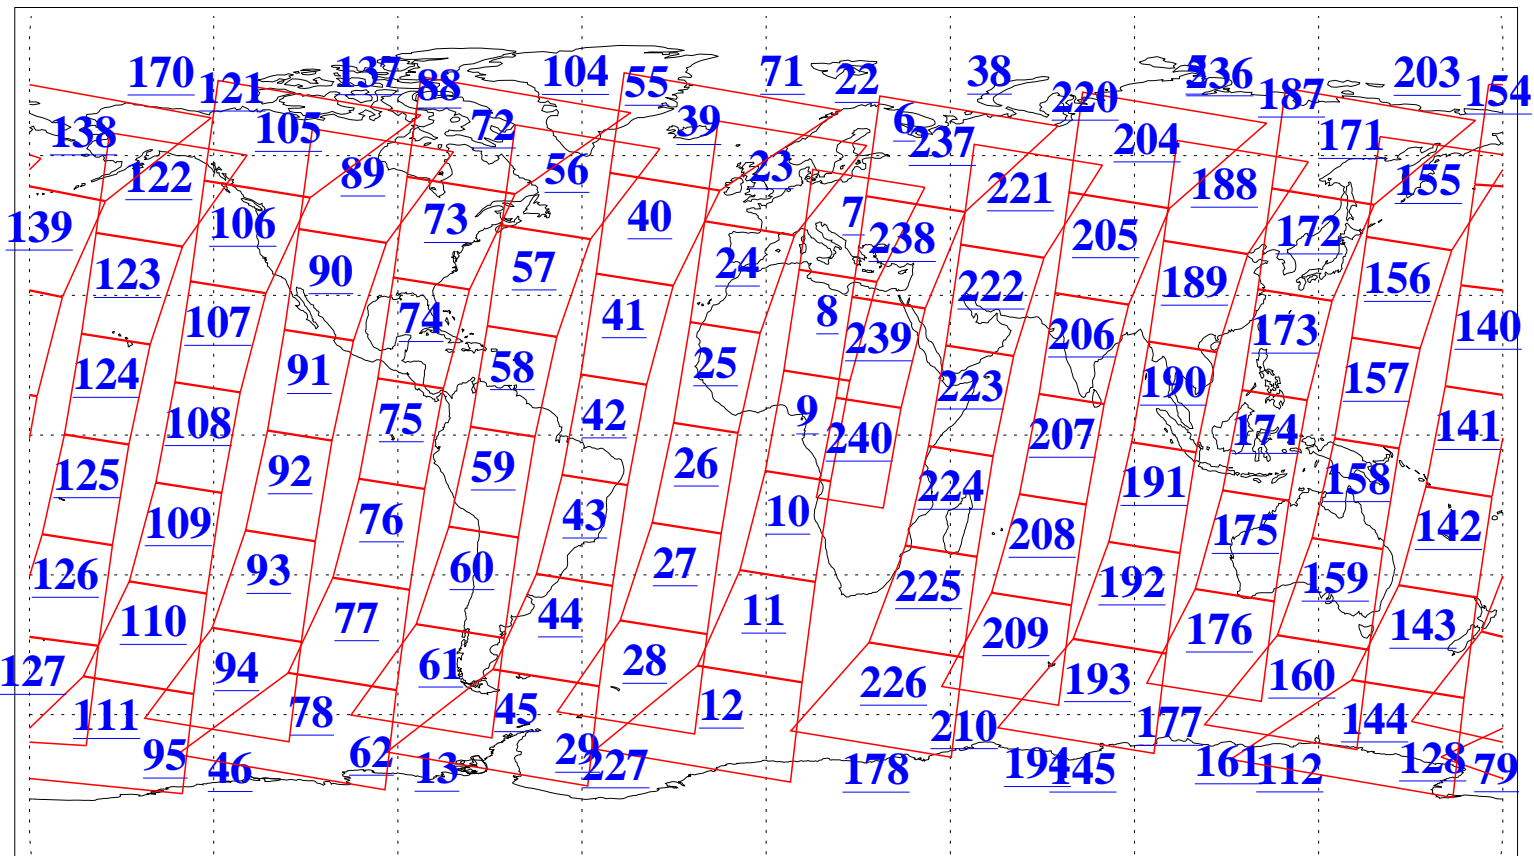

L1B Availability
 AMSU Granules: 240
 HSB Granules: 0
 AIRS Granules: 240

23 Jun 2021
 DoY 174
 Aqua Day 6990
 Granules: 1 to 120

Granules: 121 to 240

Legend: AMSU Available, HSB Available, AIRS Available

L1B Availability
AMSU Granules: 240
HSB Granules: 0
AIRS Granules: 240

23 Jun 2021
DoY 174
Aqua Day 6990

Ascending Granules

Descending Granules

Legend: AMSU Available, HSB Available, AIRS Available

L1B Availability
 AMSU Granules: 240
 HSB Granules: 0
 AIRS Granules: 240