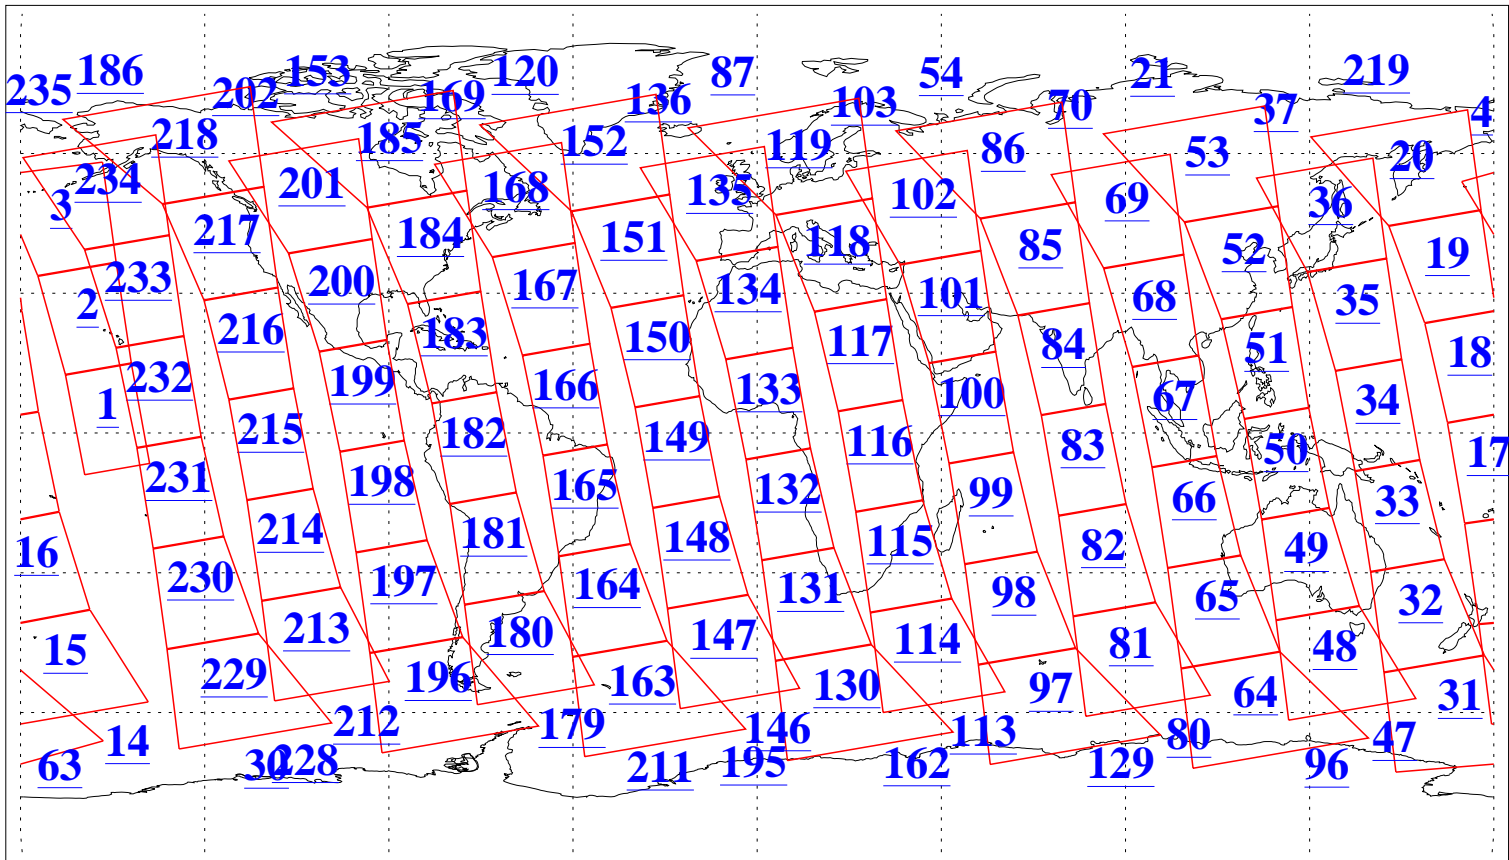

L1B Availability
 AMSU Granules: 240
 HSB Granules: 0
 AIRS Granules: 240

23 Jun 2021
 DoY 174
 Aqua Day 6990
 Granules: 1 to 120

Granules: 121 to 240

Legend: AMSU Available, HSB Available, AIRS Available

L1B Availability
AMSU Granules: 240
HSB Granules: 0
AIRS Granules: 240

23 Jun 2021
DoY 174
Aqua Day 6990

Ascending Granules

Descending Granules

Legend: AMSU Available, HSB Available, AIRS Available

L1B Availability
 AMSU Granules: 240
 HSB Granules: 0
 AIRS Granules: 240