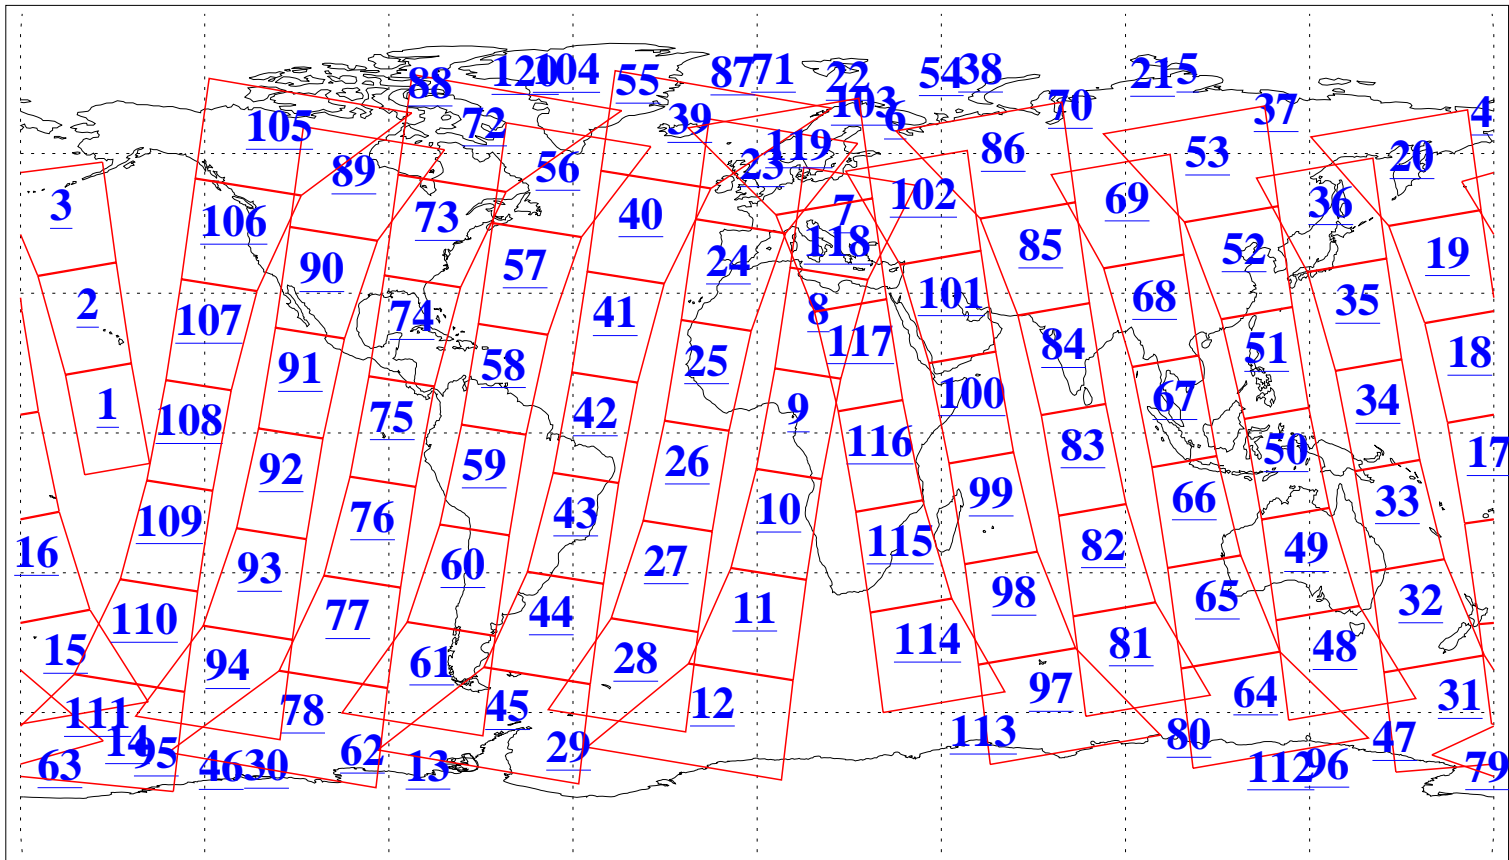

L1B Availability
 AMSU Granules: 240
 HSB Granules: 0
 AIRS Granules: 240

23 Jun 2021
 DoY 174
 Aqua Day 6990
 Granules: 1 to 120

Granules: 121 to 240

Legend: AMSU Available, HSB Available, AIRS Available

L1B Availability
AMSU Granules: 240
HSB Granules: 0
AIRS Granules: 240

23 Jun 2021
DoY 174
Aqua Day 6990

Ascending Granules

Descending Granules

Legend: AMSU Available, HSB Available, AIRS Available

L1B Availability
 AMSU Granules: 240
 HSB Granules: 0
 AIRS Granules: 240

23 Jun 2021
 DoY 174
 Aqua Day 6990

Northern Hemisphere Granules

Southern Hemisphere Granules

Legend: AMSU Available, HSB Available, AIRS Available