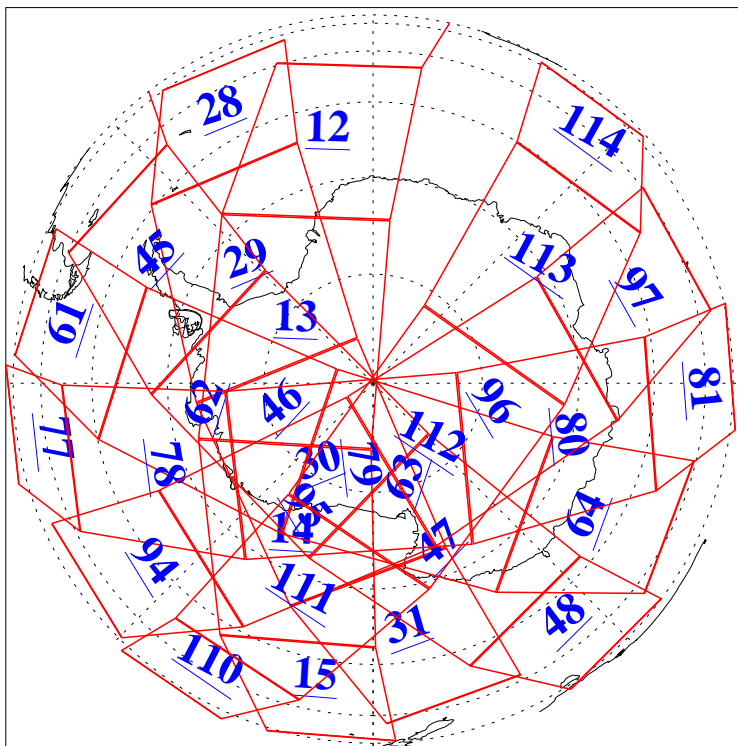

L1B Availability
 AMSU Granules: 240
 HSB Granules: 0
 AIRS Granules: 240

23 Jun 2021
 DoY 174
 Aqua Day 6990
 Granules: 1 to 120

Granules: 121 to 240

Legend: AMSU Available, HSB Available, AIRS Available

L1B Availability
AMSU Granules: 240
HSB Granules: 0
AIRS Granules: 240

23 Jun 2021
DoY 174
Aqua Day 6990

Ascending Granules

Descending Granules

Legend: AMSU Available, HSB Available, AIRS Available

L1B Availability
 AMSU Granules: 240
 HSB Granules: 0
 AIRS Granules: 240

23 Jun 2021
 DoY 174
 Aqua Day 6990

Northern Hemisphere Granules

Southern Hemisphere Granules

Legend: AMSU Available, HSB Available, AIRS Available