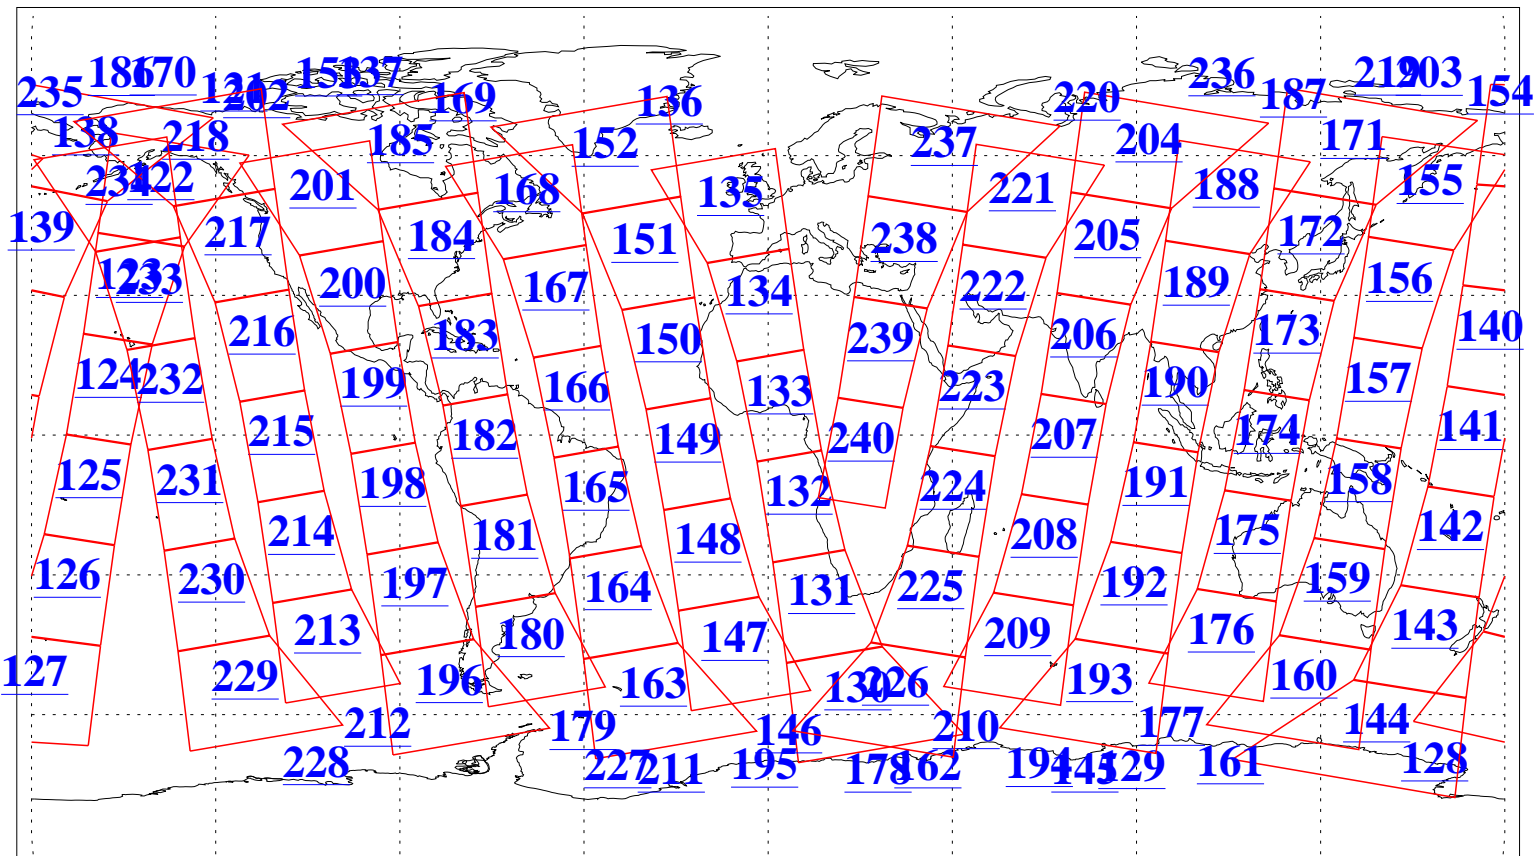

L1B Availability
 AMSU Granules: 240
 HSB Granules: 0
 AIRS Granules: 240

23 Jun 2021
 DoY 174
 Aqua Day 6990
 Granules: 1 to 120

Granules: 121 to 240

Legend: AMSU Available, HSB Available, AIRS Available

L1B Availability
AMSU Granules: 240
HSB Granules: 0
AIRS Granules: 240

23 Jun 2021
DoY 174
Aqua Day 6990

Ascending Granules

Descending Granules

Legend: AMSU Available, HSB Available, AIRS Available

L1B Availability
 AMSU Granules: 240
 HSB Granules: 0
 AIRS Granules: 240