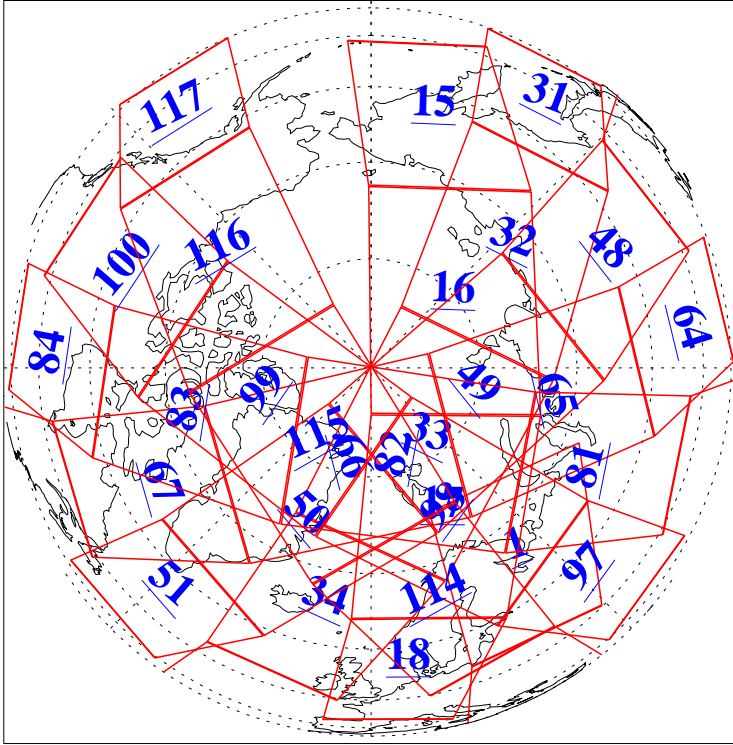

L1B Availability
AMSU Granules: 240
HSB Granules: 0
AIRS Granules: 237

20 Jun 2021
DoY 171
Aqua Day 6987
Granules: 1 to 120

Granules: 121 to 240

Legend: AMSU Available, HSB Available, AIRS Available

L1B Availability
 AMSU Granules: 240
 HSB Granules: 0
 AIRS Granules: 237

20 Jun 2021
 DoY 171
 Aqua Day 6987

Ascending Granules

Descending Granules

Legend: AMSU Available, HSB Available, AIRS Available

L1B Availability
 AMSU Granules: 240
 HSB Granules: 0
 AIRS Granules: 237

20 Jun 2021
 DoY 171
 Aqua Day 6987

Northern Hemisphere Granules

Southern Hemisphere Granules

Legend: AMSU Available, HSB Available, **AIRS Available**