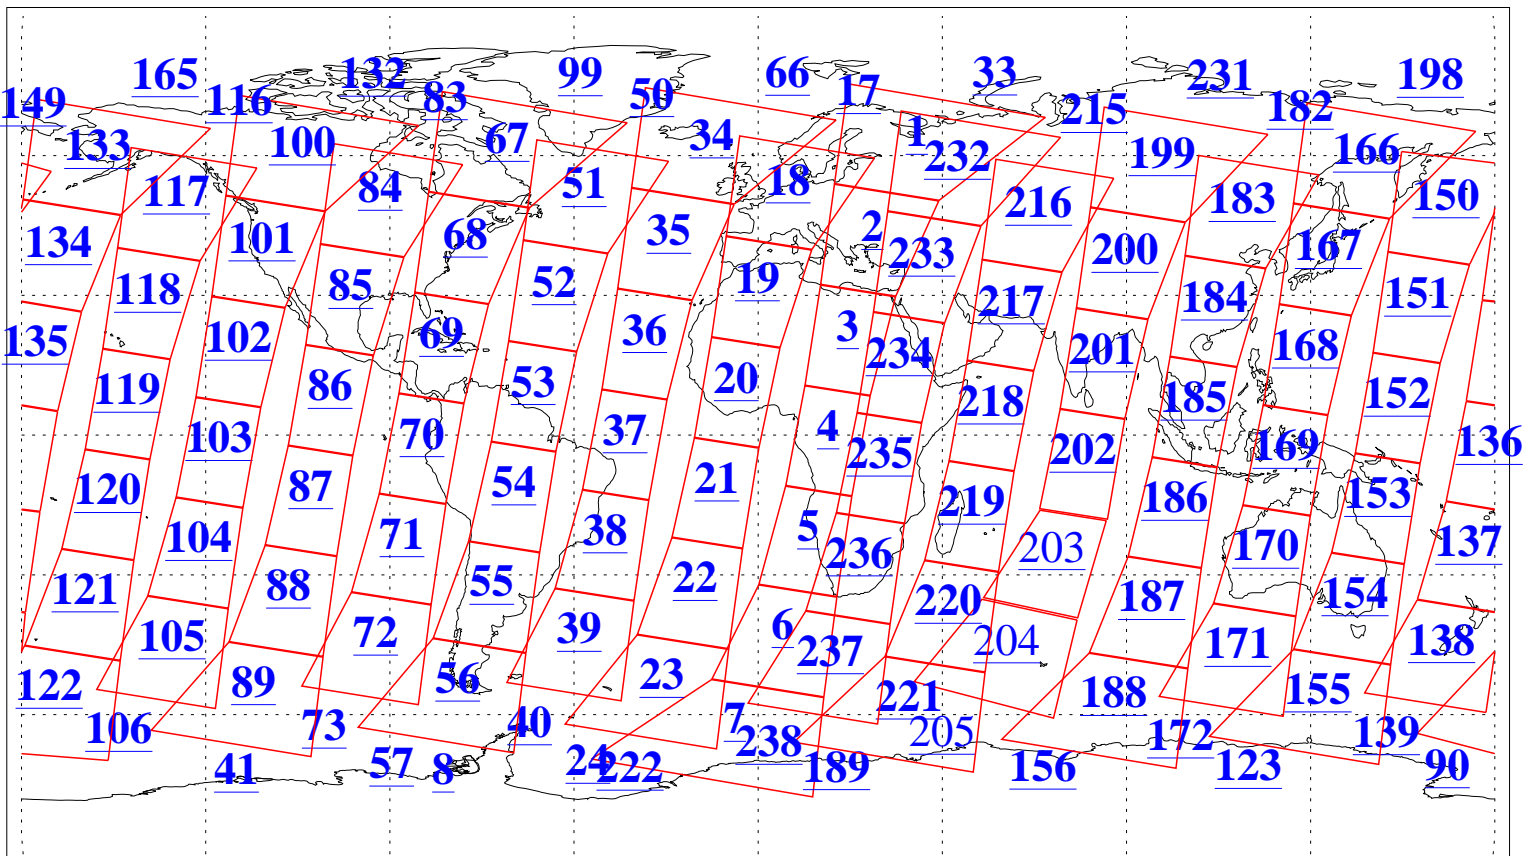

L1B Availability
AMSU Granules: 240
HSB Granules: 0
AIRS Granules: 237

20 Jun 2021
DoY 171
Aqua Day 6987
Granules: 1 to 120

Granules: 121 to 240

Legend: AMSU Available, HSB Available, AIRS Available

L1B Availability
 AMSU Granules: 240
 HSB Granules: 0
 AIRS Granules: 237

20 Jun 2021
 DoY 171
 Aqua Day 6987

Ascending Granules

Descending Granules

Legend: AMSU Available, HSB Available, AIRS Available

L1B Availability
 AMSU Granules: 240
 HSB Granules: 0
 AIRS Granules: 237

20 Jun 2021
 DoY 171
 Aqua Day 6987

Northern Hemisphere Granules

Southern Hemisphere Granules

Legend: AMSU Available, HSB Available, **AIRS Available**