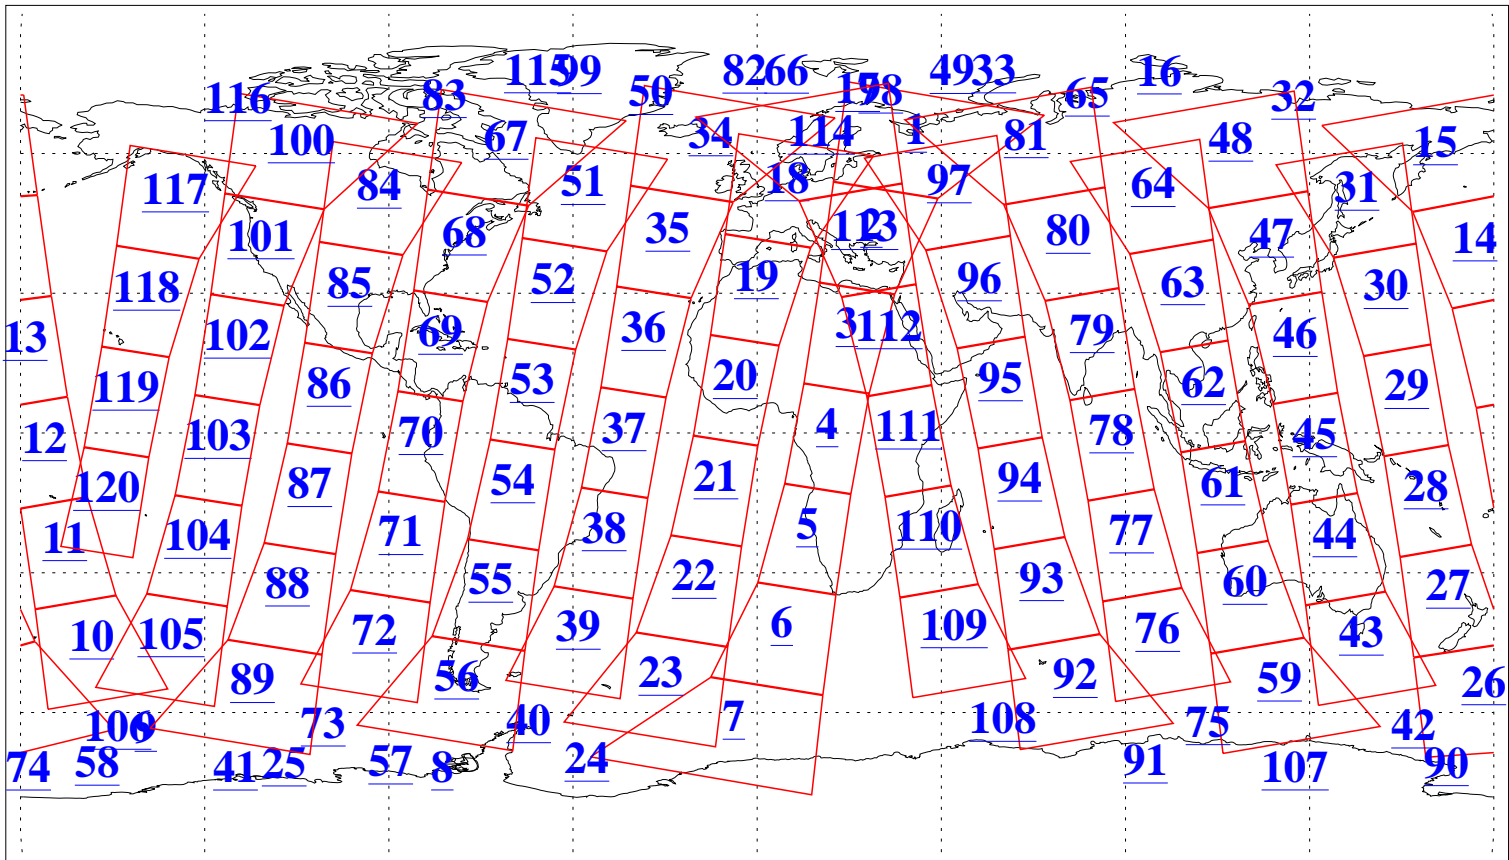

L1B Availability
AMSU Granules: 240
HSB Granules: 0
AIRS Granules: 237

20 Jun 2021
DoY 171
Aqua Day 6987
Granules: 1 to 120

Granules: 121 to 240

Legend: AMSU Available, HSB Available, AIRS Available

L1B Availability
 AMSU Granules: 240
 HSB Granules: 0
 AIRS Granules: 237

20 Jun 2021
 DoY 171
 Aqua Day 6987

Ascending Granules

Descending Granules

Legend: AMSU Available, HSB Available, AIRS Available

L1B Availability
 AMSU Granules: 240
 HSB Granules: 0
 AIRS Granules: 237

20 Jun 2021
 DoY 171
 Aqua Day 6987

Northern Hemisphere Granules

Southern Hemisphere Granules

Legend: AMSU Available, HSB Available, **AIRS Available**