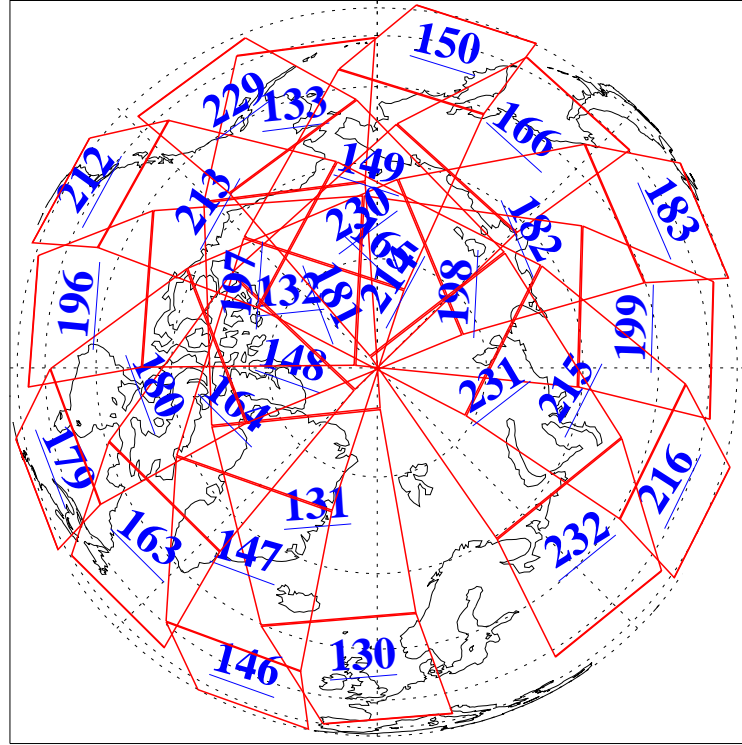

20 Jun 2021
 DoY 171
 Aqua Day 6987

Ascending Granules

Descending Granules

Legend: AMSU Available, HSB Available, AIRS Available

L1B Availability
 AMSU Granules: 240
 HSB Granules: 0
 AIRS Granules: 237

20 Jun 2021
 DoY 171
 Aqua Day 6987

Northern Hemisphere Granules

Southern Hemisphere Granules

Legend: AMSU Available, HSB Available, **AIRS Available**