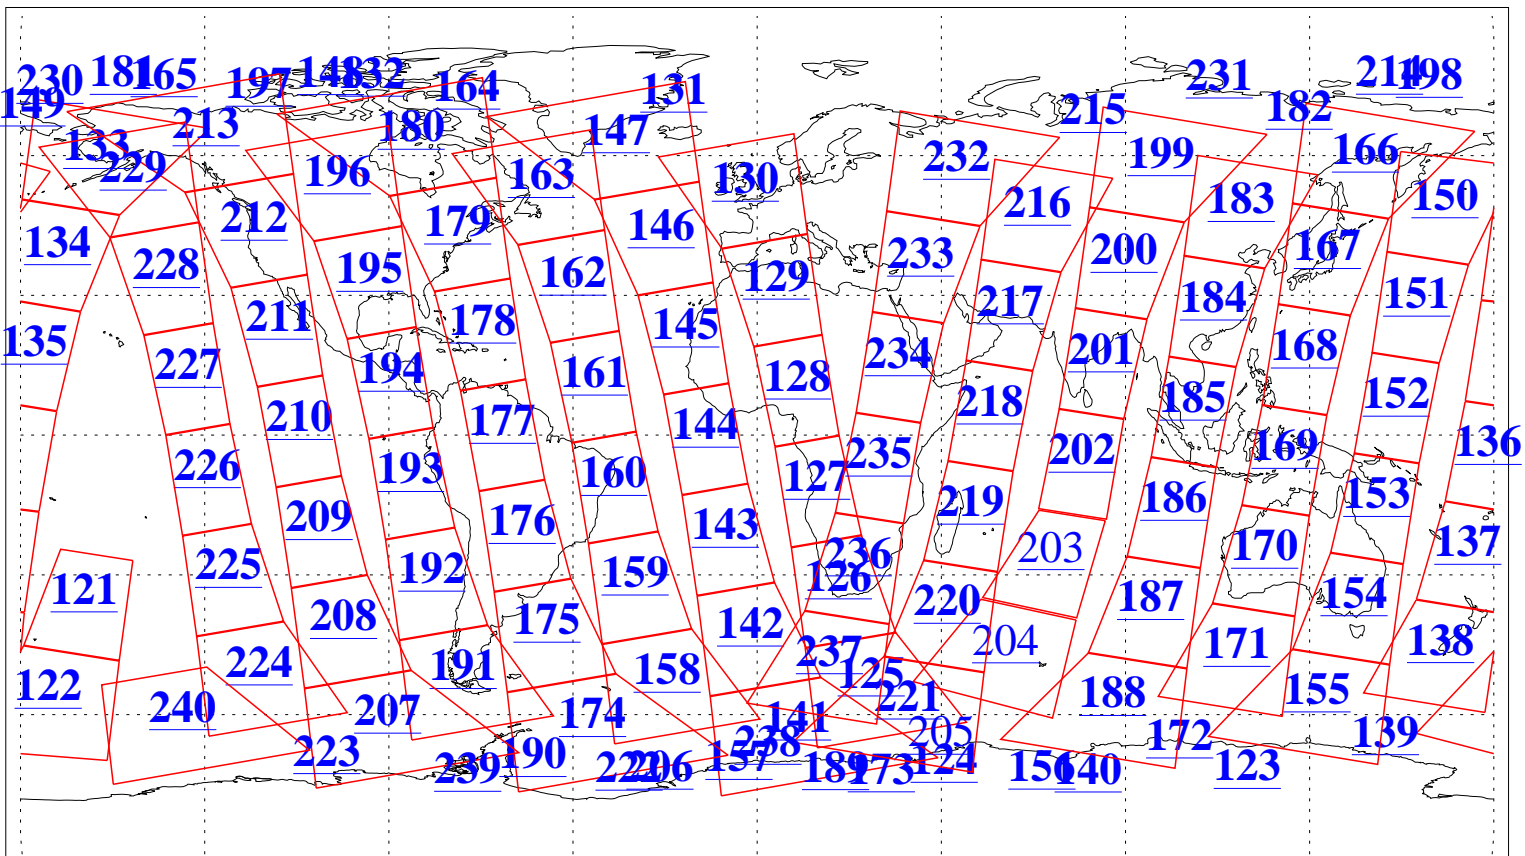

L1B Availability
AMSU Granules: 240
HSB Granules: 0
AIRS Granules: 237

20 Jun 2021
DoY 171
Aqua Day 6987
Granules: 1 to 120

Granules: 121 to 240

Legend: AMSU Available, HSB Available, AIRS Available

L1B Availability
 AMSU Granules: 240
 HSB Granules: 0
 AIRS Granules: 237

20 Jun 2021
 DoY 171
 Aqua Day 6987

Ascending Granules

Descending Granules

Legend: AMSU Available, HSB Available, AIRS Available

L1B Availability
 AMSU Granules: 240
 HSB Granules: 0
 AIRS Granules: 237

20 Jun 2021
 DoY 171
 Aqua Day 6987

Northern Hemisphere Granules

Southern Hemisphere Granules

Legend: AMSU Available, HSB Available, **AIRS Available**