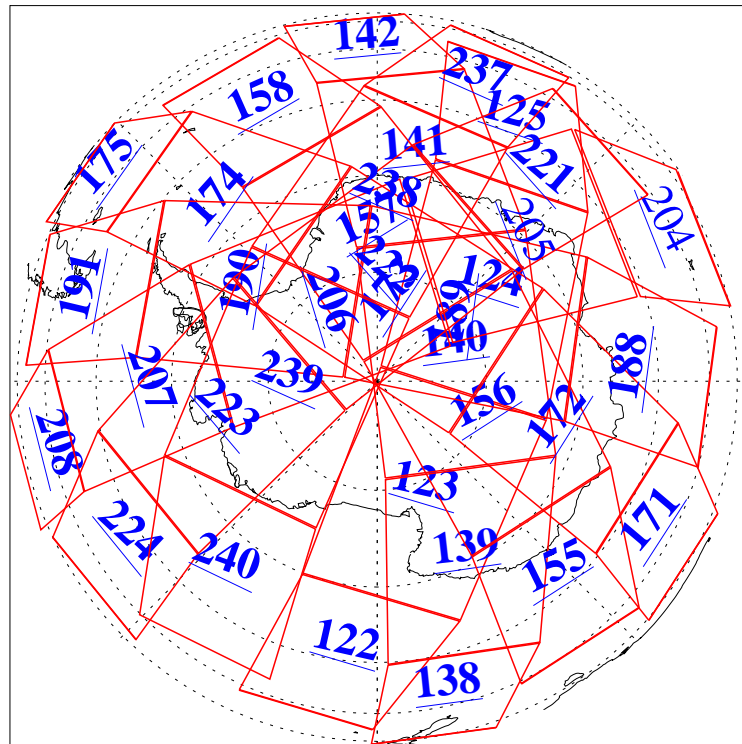

L1B Availability
AMSU Granules: 240
HSB Granules: 0
AIRS Granules: 237

20 Jun 2021
DoY 171
Aqua Day 6987
Granules: 1 to 120

Granules: 121 to 240

Legend: AMSU Available, HSB Available, AIRS Available

L1B Availability
 AMSU Granules: 240
 HSB Granules: 0
 AIRS Granules: 237

20 Jun 2021
 DoY 171
 Aqua Day 6987

Ascending Granules

Descending Granules

Legend: AMSU Available, HSB Available, AIRS Available

L1B Availability
 AMSU Granules: 240
 HSB Granules: 0
 AIRS Granules: 237

20 Jun 2021
 DoY 171
 Aqua Day 6987

Northern Hemisphere Granules

Southern Hemisphere Granules

Legend: AMSU Available, HSB Available, **AIRS Available**