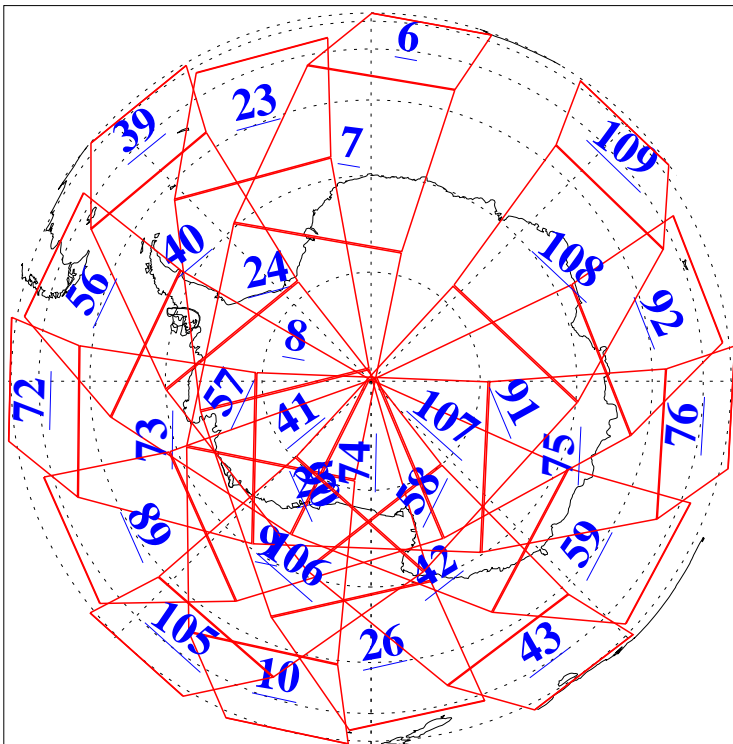

L1B Availability
AMSU Granules: 240
HSB Granules: 0
AIRS Granules: 237

20 Jun 2021
DoY 171
Aqua Day 6987
Granules: 1 to 120

Granules: 121 to 240

Legend: AMSU Available, HSB Available, AIRS Available

L1B Availability
 AMSU Granules: 240
 HSB Granules: 0
 AIRS Granules: 237

20 Jun 2021
 DoY 171
 Aqua Day 6987

Ascending Granules

Descending Granules

Legend: AMSU Available, HSB Available, AIRS Available

L1B Availability
 AMSU Granules: 240
 HSB Granules: 0
 AIRS Granules: 237

20 Jun 2021
 DoY 171
 Aqua Day 6987

Northern Hemisphere Granules

Southern Hemisphere Granules

Legend: AMSU Available, HSB Available, **AIRS Available**