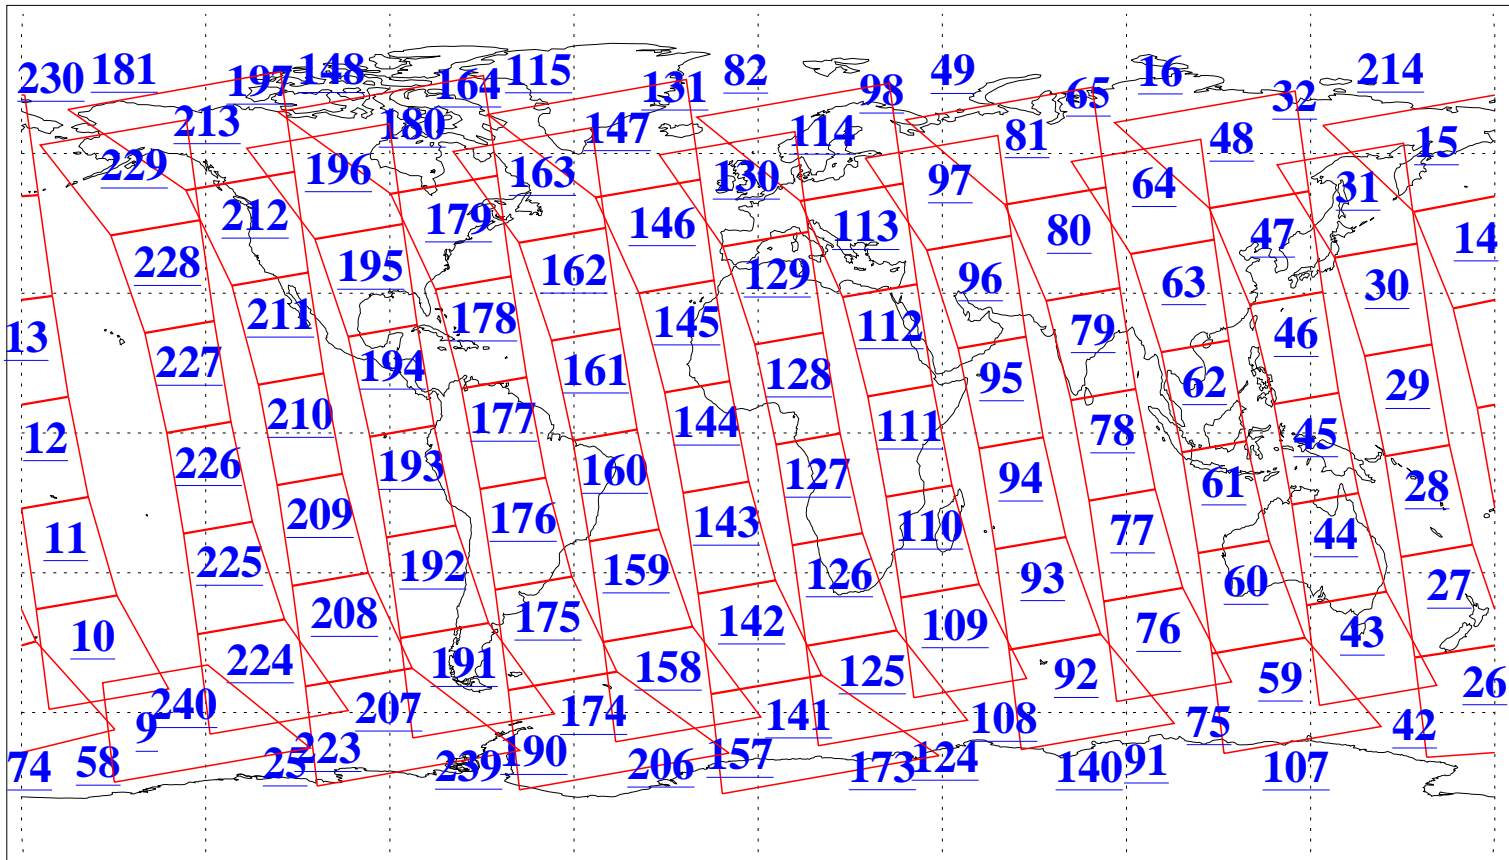

L1B Availability
AMSU Granules: 240
HSB Granules: 0
AIRS Granules: 237

20 Jun 2021
DoY 171
Aqua Day 6987
Granules: 1 to 120

Granules: 121 to 240

Legend: AMSU Available, HSB Available, AIRS Available

L1B Availability
 AMSU Granules: 240
 HSB Granules: 0
 AIRS Granules: 237

20 Jun 2021
 DoY 171
 Aqua Day 6987

Ascending Granules

Descending Granules

Legend: AMSU Available, HSB Available, AIRS Available

L1B Availability
 AMSU Granules: 240
 HSB Granules: 0
 AIRS Granules: 237

20 Jun 2021
 DoY 171
 Aqua Day 6987

Northern Hemisphere Granules

Southern Hemisphere Granules

Legend: AMSU Available, HSB Available, **AIRS Available**