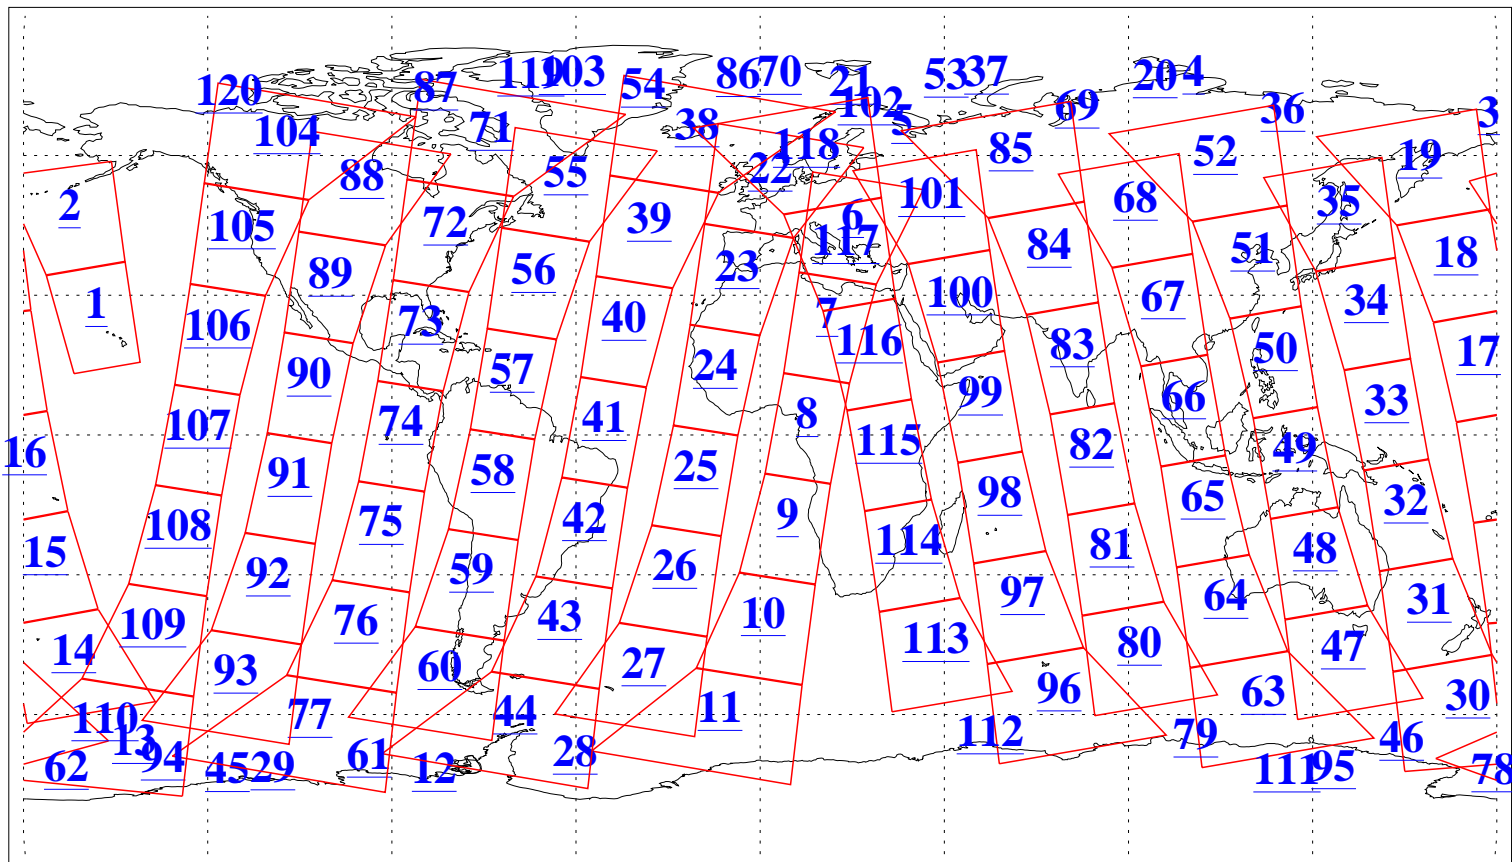

L1B Availability
 AMSU Granules: 240
 HSB Granules: 0
 AIRS Granules: 240

16 Jun 2021
 DoY 167
 Aqua Day 6983
 Granules: 1 to 120

Granules: 121 to 240

Legend: AMSU Available, *HSB Available*, **AIRS Available**

L1B Availability
AMSU Granules: 240
HSB Granules: 0
AIRS Granules: 240

16 Jun 2021
DoY 167
Aqua Day 6983

Ascending Granules

Descending Granules

Legend: AMSU Available, *HSB Available*, *AIRS Available*

L1B Availability
 AMSU Granules: 240
 HSB Granules: 0
 AIRS Granules: 240

16 Jun 2021
 DoY 167
 Aqua Day 6983

Northern Hemisphere Granules

Southern Hemisphere Granules

Legend: AMSU Available, HSB Available, **AIRS Available**