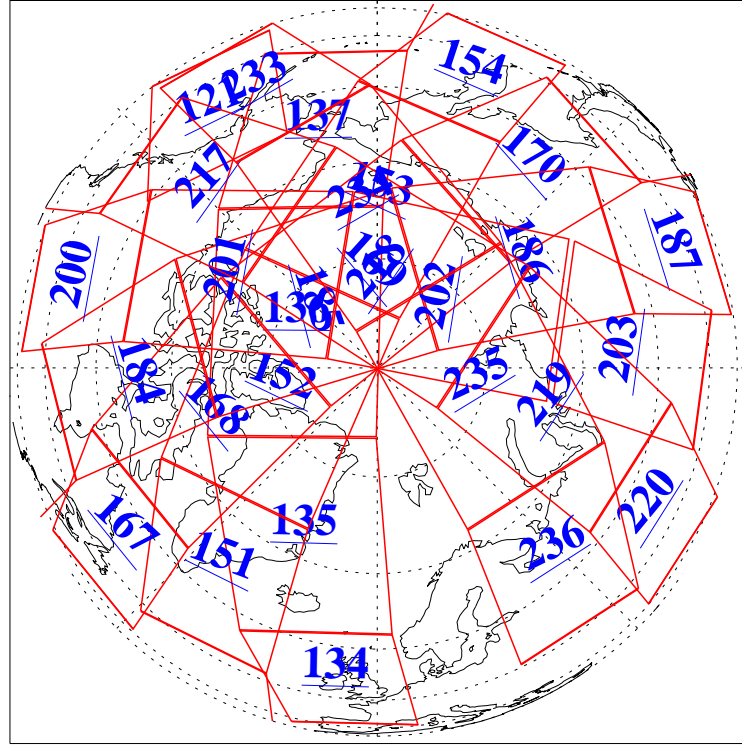

L1B Availability
AMSU Granules: 240
HSB Granules: 0
AIRS Granules: 240

16 Jun 2021
DoY 167
Aqua Day 6983

Northern Hemisphere Granules

Southern Hemisphere Granules