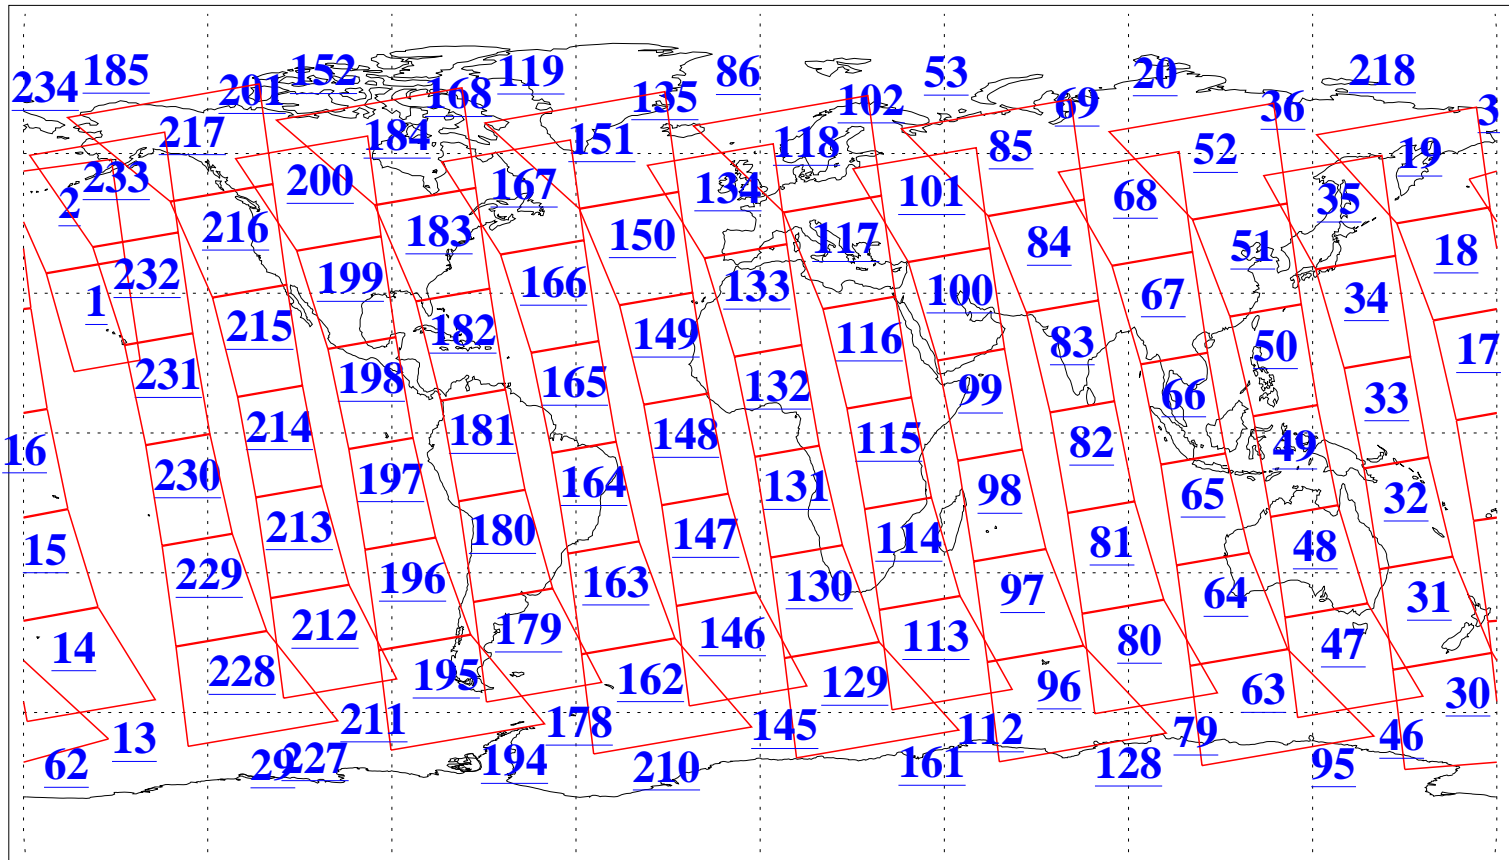

L1B Availability
 AMSU Granules: 240
 HSB Granules: 0
 AIRS Granules: 240

16 Jun 2021
 DoY 167
 Aqua Day 6983
 Granules: 1 to 120

Granules: 121 to 240

Legend: AMSU Available, *HSB Available*, **AIRS Available**

L1B Availability
AMSU Granules: 240
HSB Granules: 0
AIRS Granules: 240

16 Jun 2021
DoY 167
Aqua Day 6983

Ascending Granules

Descending Granules

Legend: AMSU Available, *HSB Available*, *AIRS Available*

L1B Availability
 AMSU Granules: 240
 HSB Granules: 0
 AIRS Granules: 240

16 Jun 2021
 DoY 167
 Aqua Day 6983

Northern Hemisphere Granules

Southern Hemisphere Granules

Legend: AMSU Available, HSB Available, **AIRS Available**