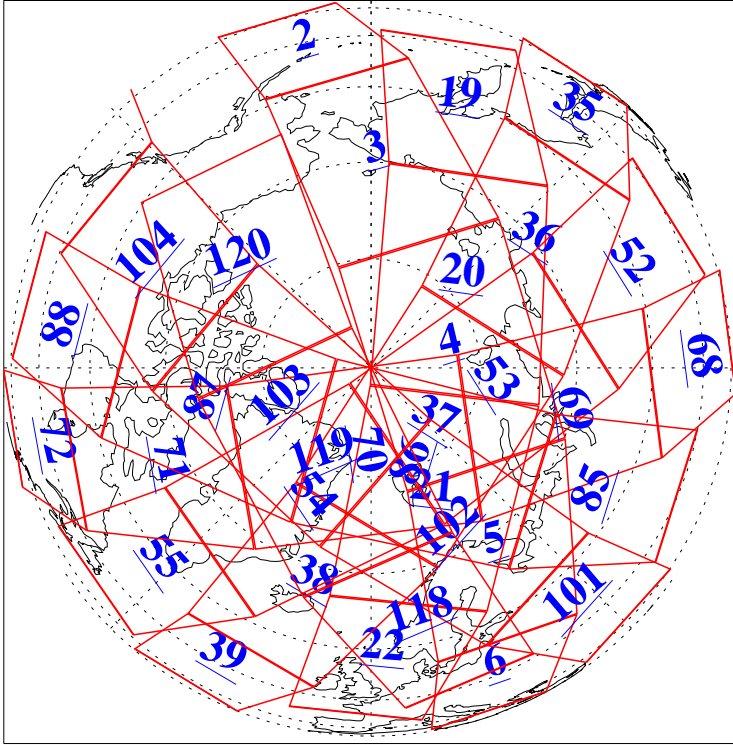

L1B Availability
 AMSU Granules: 240
 HSB Granules: 0
 AIRS Granules: 240

16 Jun 2021
 DoY 167
 Aqua Day 6983
 Granules: 1 to 120

Granules: 121 to 240

Legend: AMSU Available, *HSB Available*, **AIRS Available**

L1B Availability
AMSU Granules: 240
HSB Granules: 0
AIRS Granules: 240

16 Jun 2021
DoY 167
Aqua Day 6983

Ascending Granules

Descending Granules

Legend: AMSU Available, *HSB Available*, *AIRS Available*

L1B Availability
 AMSU Granules: 240
 HSB Granules: 0
 AIRS Granules: 240

16 Jun 2021
 DoY 167
 Aqua Day 6983

Northern Hemisphere Granules

Southern Hemisphere Granules

Legend: AMSU Available, HSB Available, **AIRS Available**