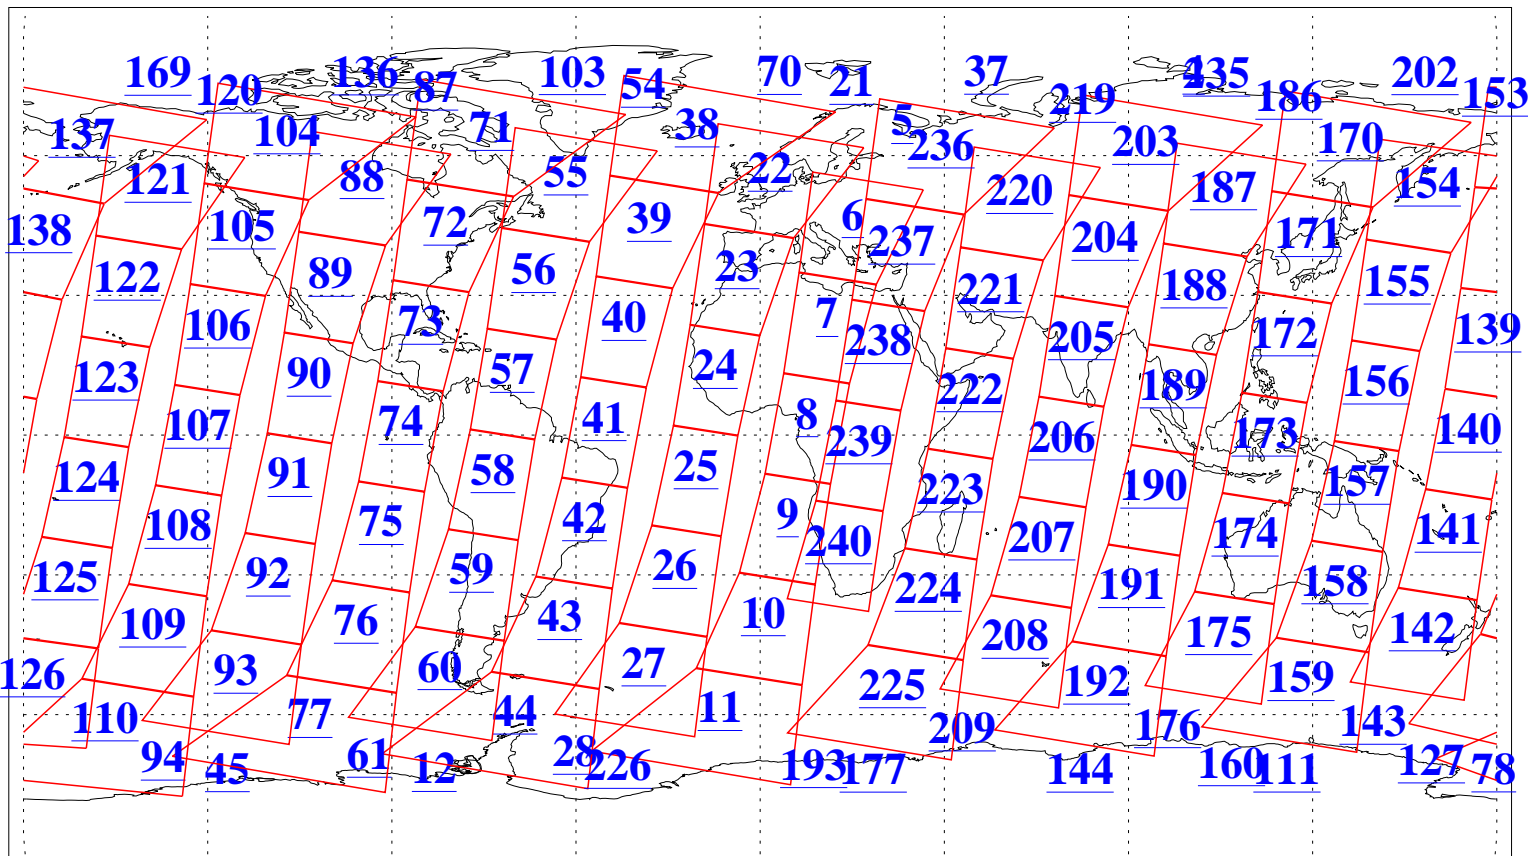

L1B Availability
 AMSU Granules: 240
 HSB Granules: 0
 AIRS Granules: 240

16 Jun 2021
 DoY 167
 Aqua Day 6983
 Granules: 1 to 120

Granules: 121 to 240

Legend: AMSU Available, *HSB Available*, **AIRS Available**

L1B Availability
AMSU Granules: 240
HSB Granules: 0
AIRS Granules: 240

16 Jun 2021
DoY 167
Aqua Day 6983

Ascending Granules

Descending Granules

Legend: AMSU Available, *HSB Available*, *AIRS Available*

L1B Availability
 AMSU Granules: 240
 HSB Granules: 0
 AIRS Granules: 240

16 Jun 2021
 DoY 167
 Aqua Day 6983

Northern Hemisphere Granules

Southern Hemisphere Granules

Legend: AMSU Available, HSB Available, **AIRS Available**