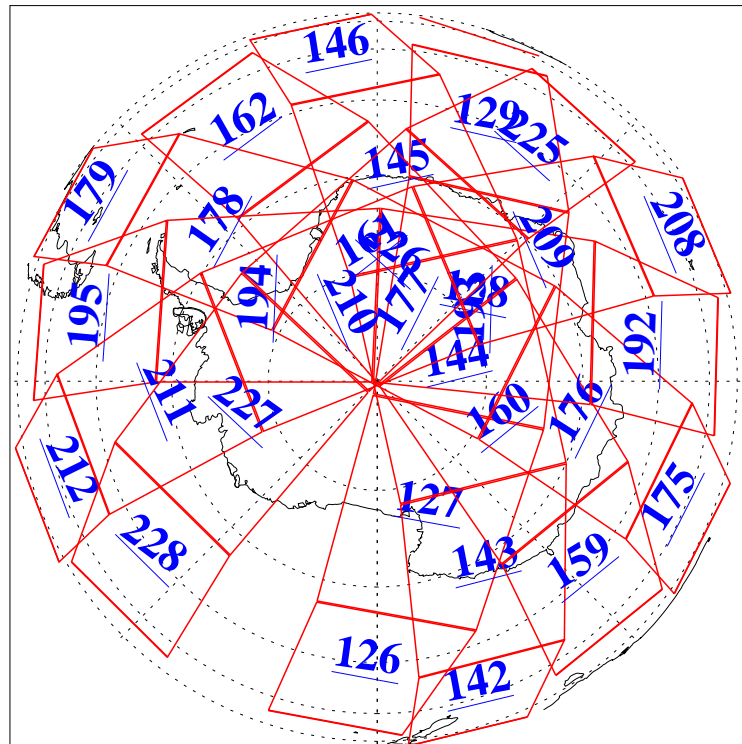

L1B Availability
 AMSU Granules: 240
 HSB Granules: 0
 AIRS Granules: 240

16 Jun 2021
 DoY 167
 Aqua Day 6983
 Granules: 1 to 120

Granules: 121 to 240

Legend: AMSU Available, *HSB Available*, **AIRS Available**

L1B Availability
AMSU Granules: 240
HSB Granules: 0
AIRS Granules: 240

16 Jun 2021
DoY 167
Aqua Day 6983

Ascending Granules

Descending Granules

Legend: AMSU Available, *HSB Available*, *AIRS Available*

L1B Availability
 AMSU Granules: 240
 HSB Granules: 0
 AIRS Granules: 240

16 Jun 2021
 DoY 167
 Aqua Day 6983

Northern Hemisphere Granules

Southern Hemisphere Granules

Legend: AMSU Available, HSB Available, **AIRS Available**