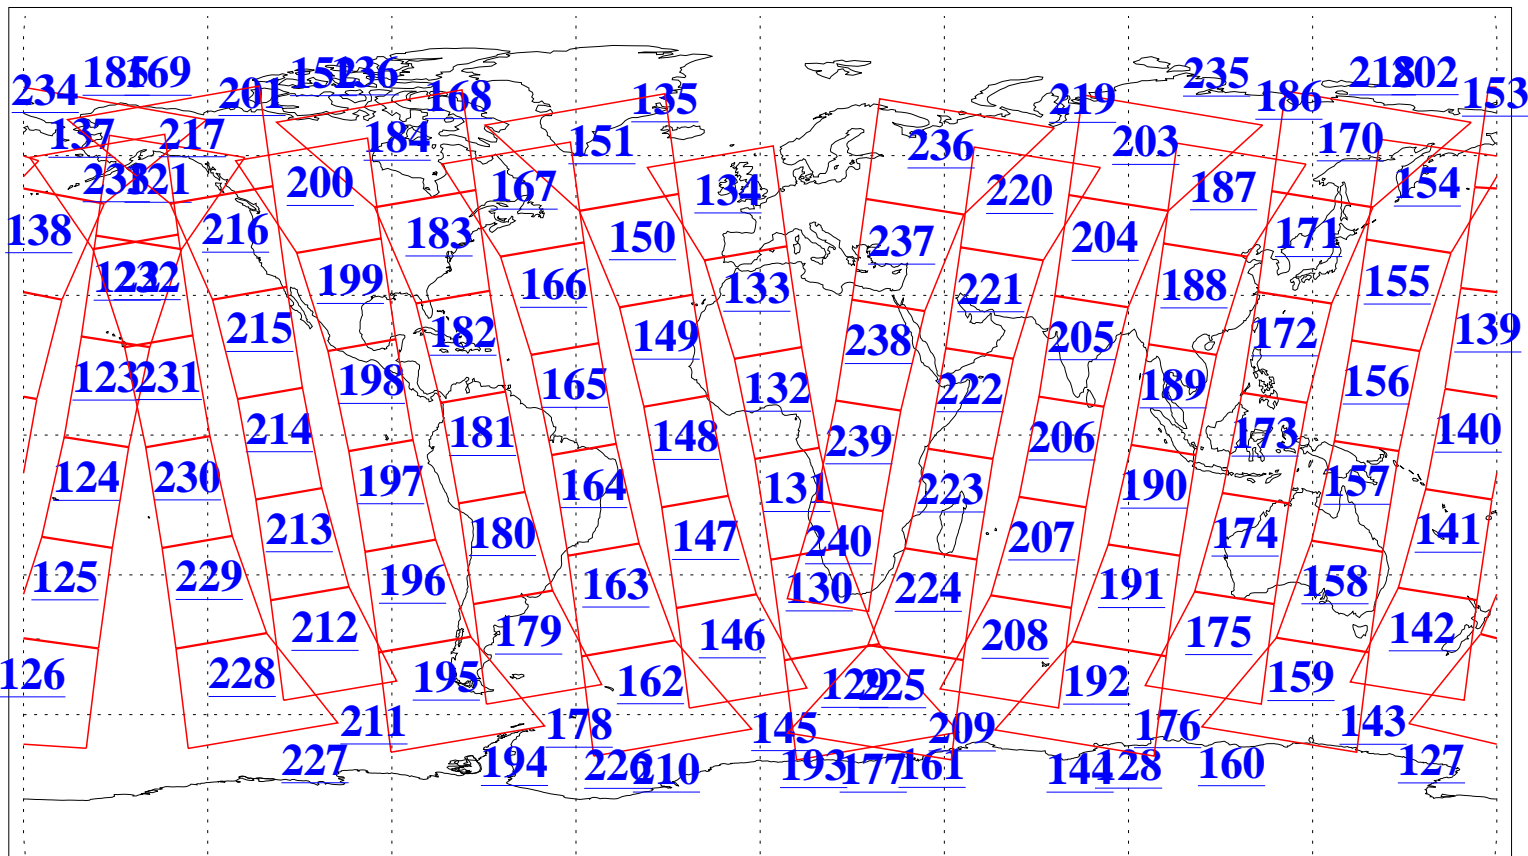

L1B Availability
 AMSU Granules: 240
 HSB Granules: 0
 AIRS Granules: 240

16 Jun 2021
 DoY 167
 Aqua Day 6983
 Granules: 1 to 120

Granules: 121 to 240

Legend: AMSU Available, *HSB Available*, **AIRS Available**

L1B Availability
AMSU Granules: 240
HSB Granules: 0
AIRS Granules: 240

16 Jun 2021
DoY 167
Aqua Day 6983

Ascending Granules

Descending Granules

Legend: AMSU Available, *HSB Available*, *AIRS Available*

L1B Availability
 AMSU Granules: 240
 HSB Granules: 0
 AIRS Granules: 240