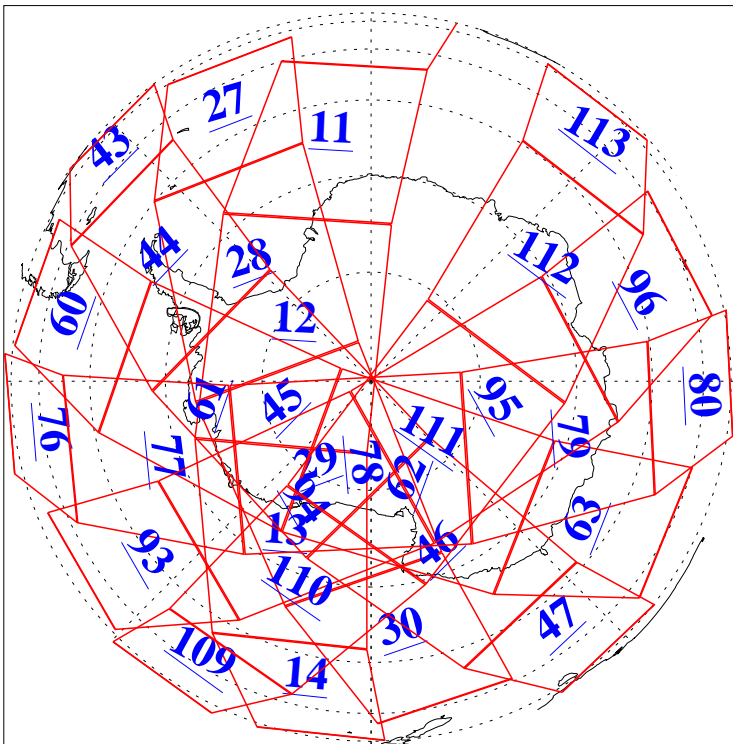

L1B Availability
 AMSU Granules: 240
 HSB Granules: 0
 AIRS Granules: 240

16 Jun 2021
 DoY 167
 Aqua Day 6983
 Granules: 1 to 120

Granules: 121 to 240

Legend: AMSU Available, *HSB Available*, **AIRS Available**

L1B Availability
AMSU Granules: 240
HSB Granules: 0
AIRS Granules: 240

16 Jun 2021
DoY 167
Aqua Day 6983

Ascending Granules

Descending Granules

Legend: AMSU Available, *HSB Available*, *AIRS Available*

L1B Availability
 AMSU Granules: 240
 HSB Granules: 0
 AIRS Granules: 240

16 Jun 2021
 DoY 167
 Aqua Day 6983

Northern Hemisphere Granules

Southern Hemisphere Granules

Legend: AMSU Available, HSB Available, **AIRS Available**