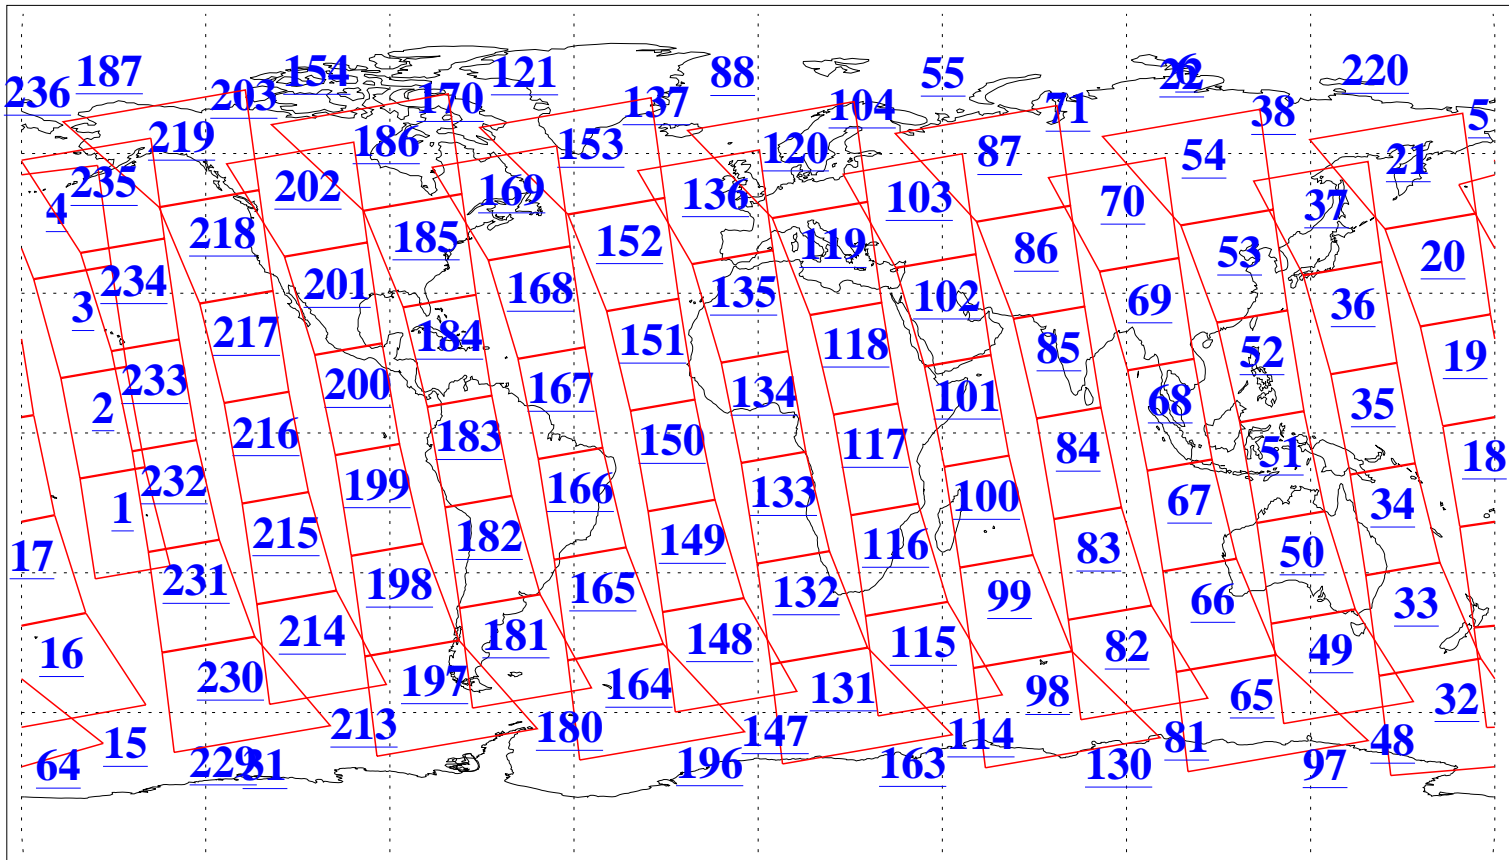

L1B Availability
AMSU Granules: 240
HSB Granules: 0
AIRS Granules: 240

14 Jun 2021
DoY 165
Aqua Day 6981
Granules: 1 to 120

Granules: 121 to 240

Legend: AMSU Available, *HSB Available*, *AIRS Available*

L1B Availability
AMSU Granules: 240
HSB Granules: 0
AIRS Granules: 240

14 Jun 2021
DoY 165
Aqua Day 6981

Ascending Granules

Descending Granules

Legend: AMSU Available, *HSB Available*, *AIRS Available*

L1B Availability
 AMSU Granules: 240
 HSB Granules: 0
 AIRS Granules: 240