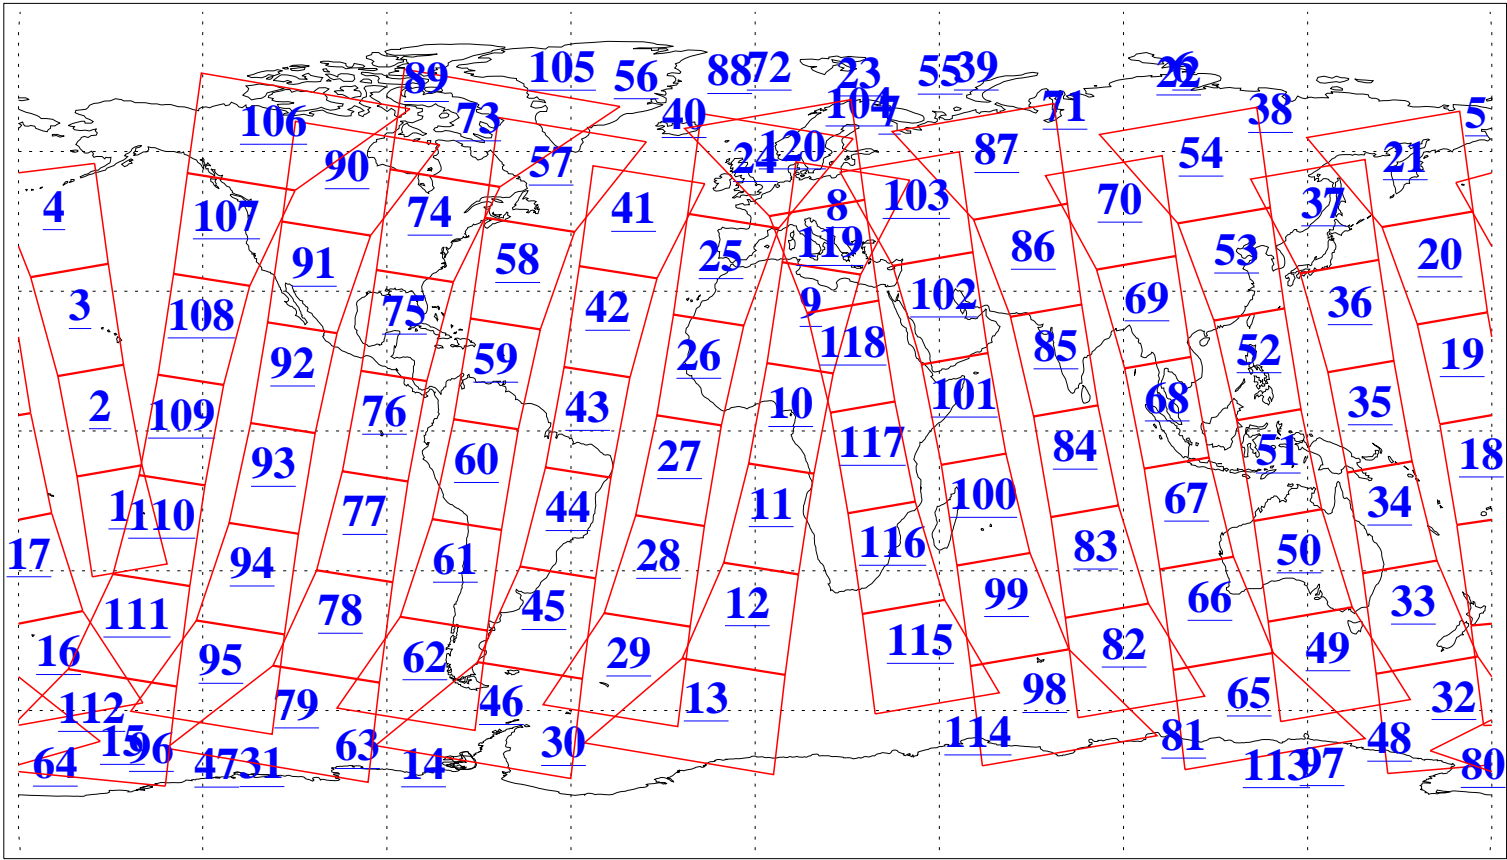

L1B Availability
AMSU Granules: 240
HSB Granules: 0
AIRS Granules: 240

14 Jun 2021
DoY 165
Aqua Day 6981
Granules: 1 to 120

Granules: 121 to 240

Legend: AMSU Available, *HSB Available*, *AIRS Available*

L1B Availability
AMSU Granules: 240
HSB Granules: 0
AIRS Granules: 240

14 Jun 2021
DoY 165
Aqua Day 6981

Ascending Granules

Descending Granules

Legend: AMSU Available, *HSB Available*, *AIRS Available*

L1B Availability
 AMSU Granules: 240
 HSB Granules: 0
 AIRS Granules: 240

14 Jun 2021
 DoY 165
 Aqua Day 6981

Northern Hemisphere Granules

Southern Hemisphere Granules

Legend: AMSU Available, HSB Available, AIRS Available