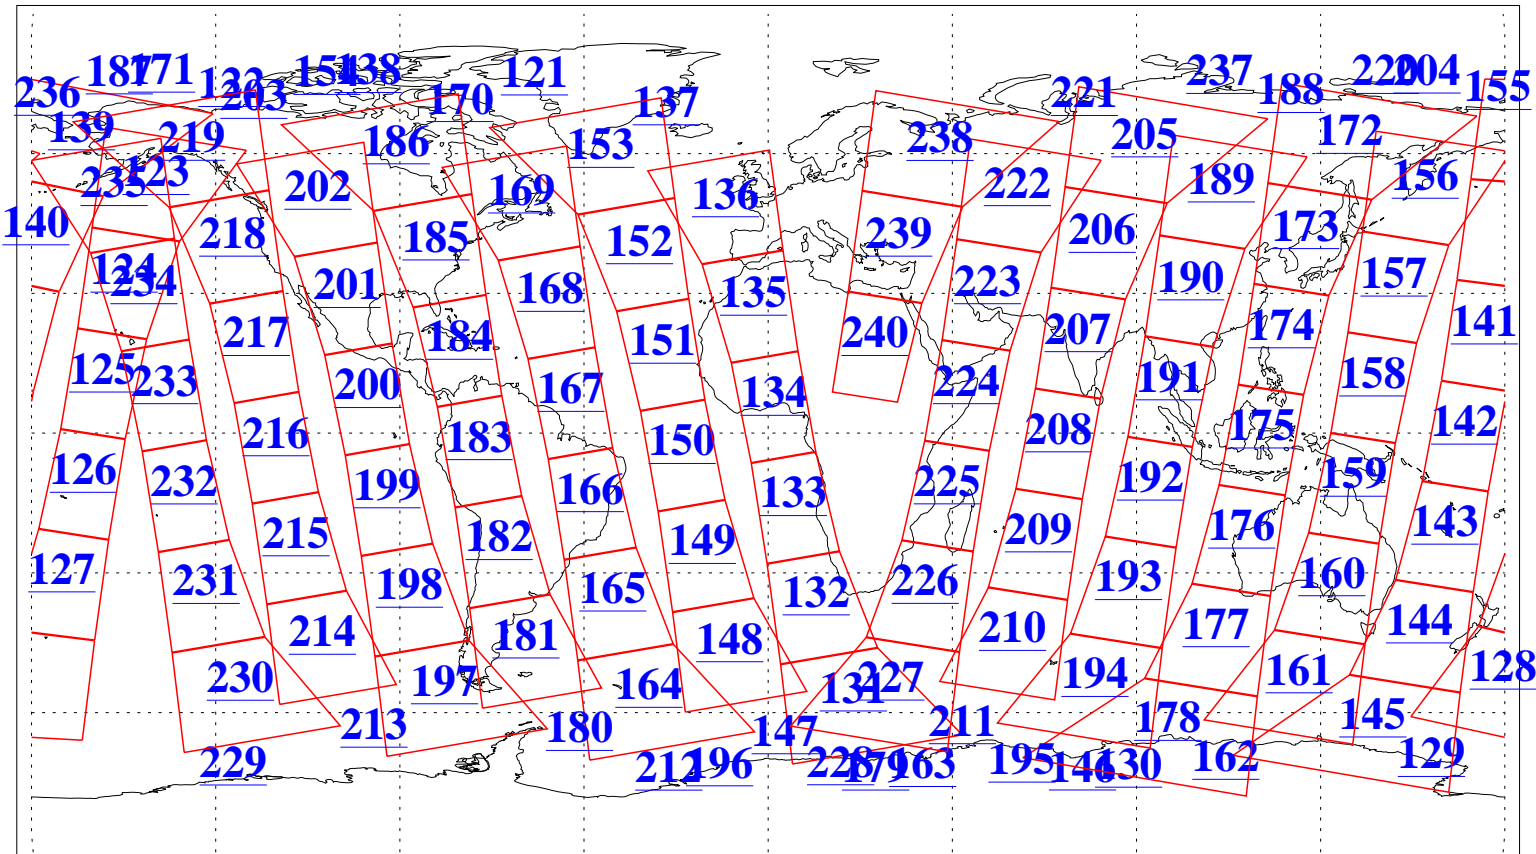

L1B Availability
AMSU Granules: 240
HSB Granules: 0
AIRS Granules: 240

14 Jun 2021
DoY 165
Aqua Day 6981
Granules: 1 to 120

Granules: 121 to 240

Legend: AMSU Available, *HSB Available*, *AIRS Available*

L1B Availability
AMSU Granules: 240
HSB Granules: 0
AIRS Granules: 240

14 Jun 2021
DoY 165
Aqua Day 6981

Ascending Granules

Descending Granules

Legend: AMSU Available, *HSB Available*, *AIRS Available*

L1B Availability
 AMSU Granules: 240
 HSB Granules: 0
 AIRS Granules: 240

14 Jun 2021
 DoY 165
 Aqua Day 6981

Northern Hemisphere Granules

Southern Hemisphere Granules

Legend: AMSU Available, HSB Available, AIRS Available