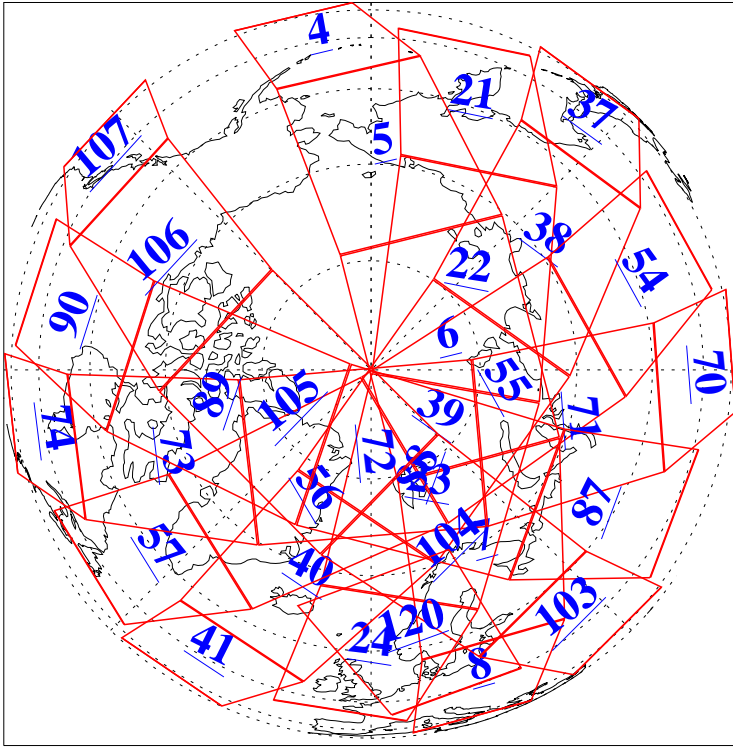

L1B Availability
AMSU Granules: 240
HSB Granules: 0
AIRS Granules: 240

14 Jun 2021
DoY 165
Aqua Day 6981
Granules: 1 to 120

Granules: 121 to 240

Legend: AMSU Available, *HSB Available*, *AIRS Available*

L1B Availability
AMSU Granules: 240
HSB Granules: 0
AIRS Granules: 240

14 Jun 2021
DoY 165
Aqua Day 6981

Ascending Granules

Descending Granules

Legend: AMSU Available, *HSB Available*, *AIRS Available*

L1B Availability
 AMSU Granules: 240
 HSB Granules: 0
 AIRS Granules: 240

14 Jun 2021
 DoY 165
 Aqua Day 6981

Northern Hemisphere Granules

Southern Hemisphere Granules

Legend: AMSU Available, HSB Available, AIRS Available