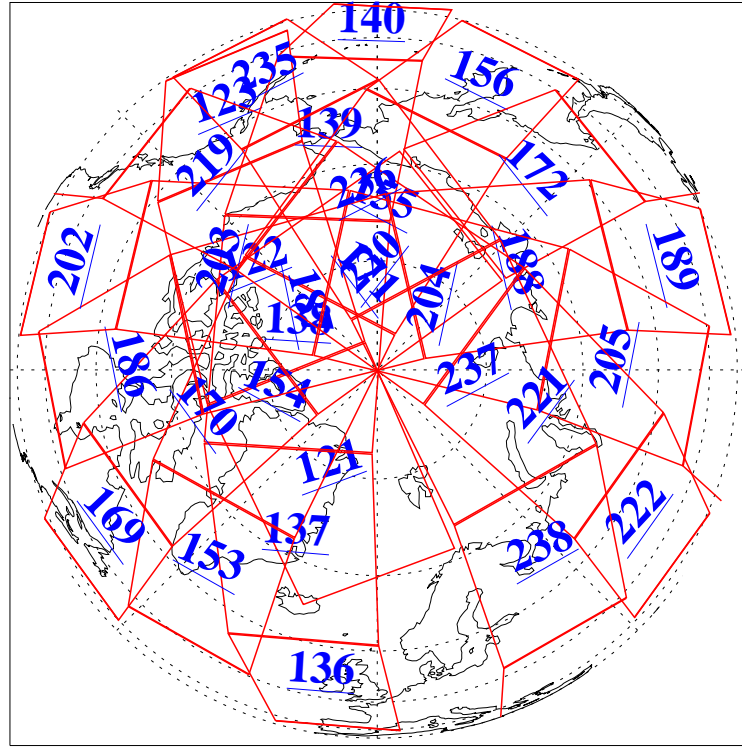

L1B Availability
AMSU Granules: 240
HSB Granules: 0
AIRS Granules: 240

14 Jun 2021
DoY 165
Aqua Day 6981

Northern Hemisphere Granules

Southern Hemisphere Granules