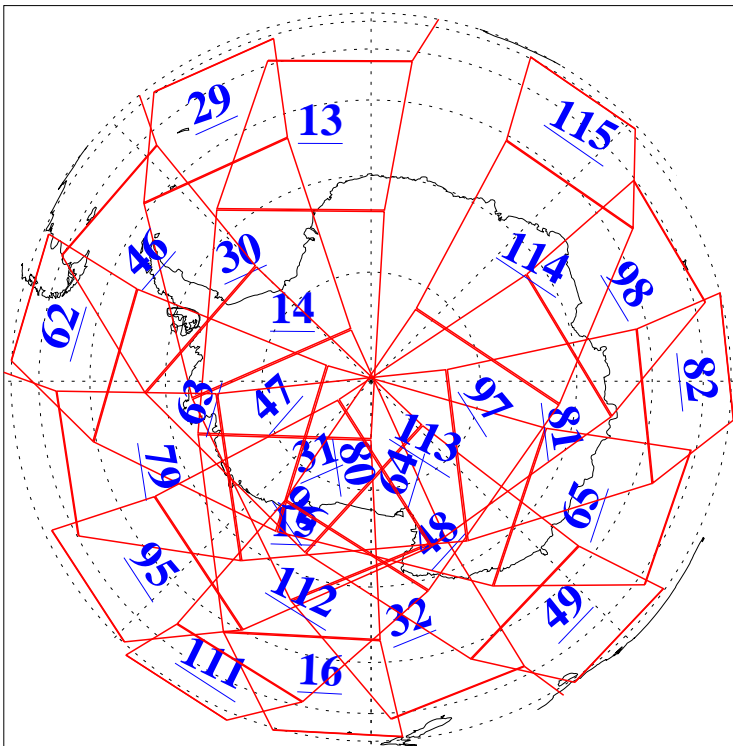

L1B Availability
AMSU Granules: 240
HSB Granules: 0
AIRS Granules: 240

14 Jun 2021
DoY 165
Aqua Day 6981
Granules: 1 to 120

Granules: 121 to 240

Legend: AMSU Available, *HSB Available*, *AIRS Available*

L1B Availability
AMSU Granules: 240
HSB Granules: 0
AIRS Granules: 240

14 Jun 2021
DoY 165
Aqua Day 6981

Ascending Granules

Descending Granules

Legend: AMSU Available, *HSB Available*, *AIRS Available*

L1B Availability
 AMSU Granules: 240
 HSB Granules: 0
 AIRS Granules: 240

14 Jun 2021
 DoY 165
 Aqua Day 6981

Northern Hemisphere Granules

Southern Hemisphere Granules

Legend: AMSU Available, HSB Available, AIRS Available