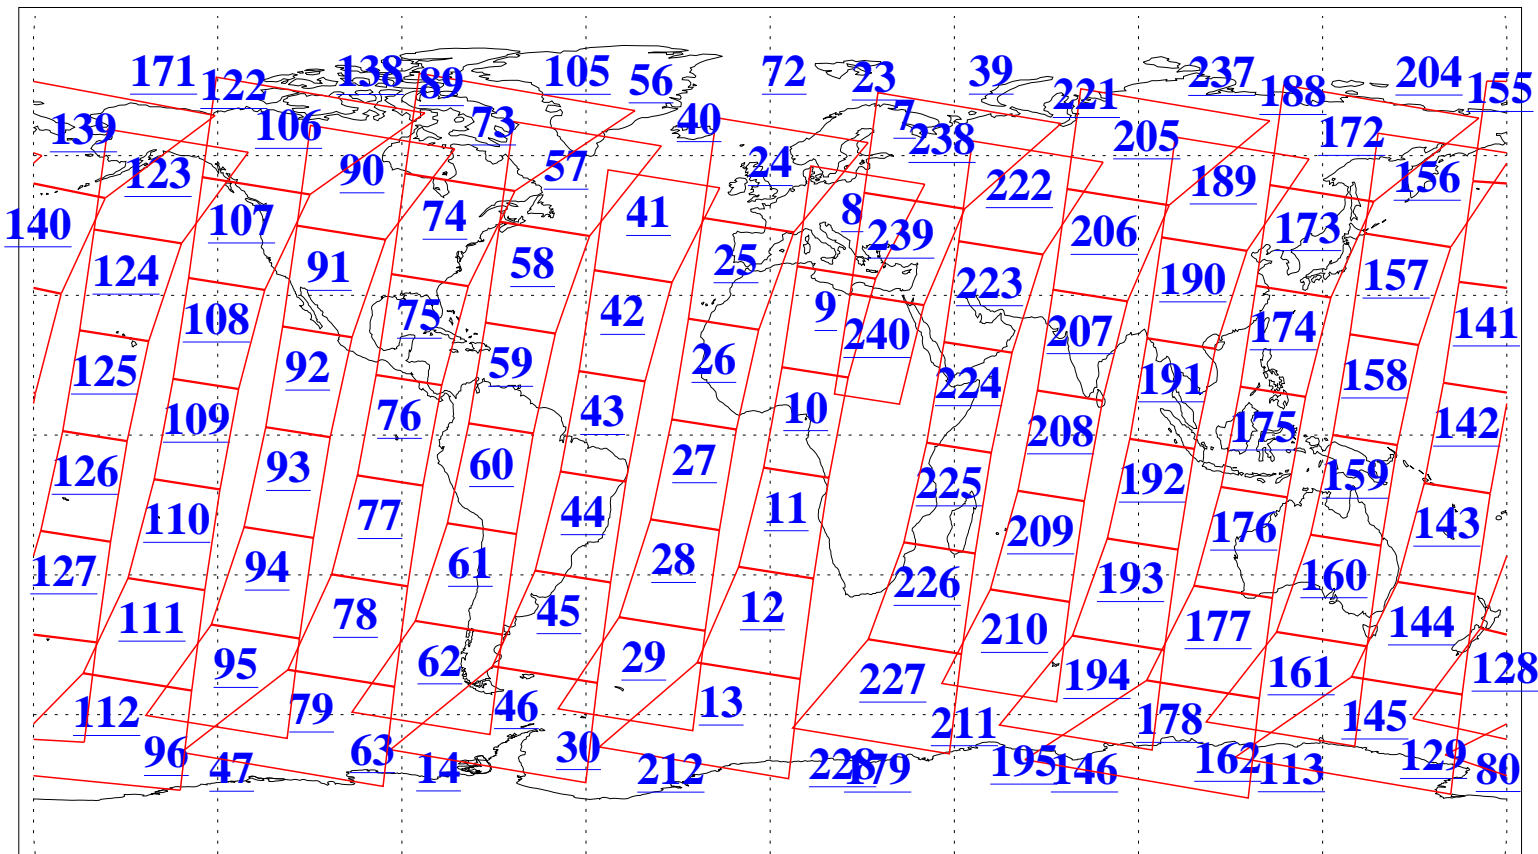

L1B Availability
AMSU Granules: 240
HSB Granules: 0
AIRS Granules: 240

14 Jun 2021
DoY 165
Aqua Day 6981
Granules: 1 to 120

Granules: 121 to 240

Legend: AMSU Available, *HSB Available*, *AIRS Available*

L1B Availability
AMSU Granules: 240
HSB Granules: 0
AIRS Granules: 240

14 Jun 2021
DoY 165
Aqua Day 6981

Ascending Granules

Descending Granules

Legend: AMSU Available, *HSB Available*, *AIRS Available*

L1B Availability
 AMSU Granules: 240
 HSB Granules: 0
 AIRS Granules: 240