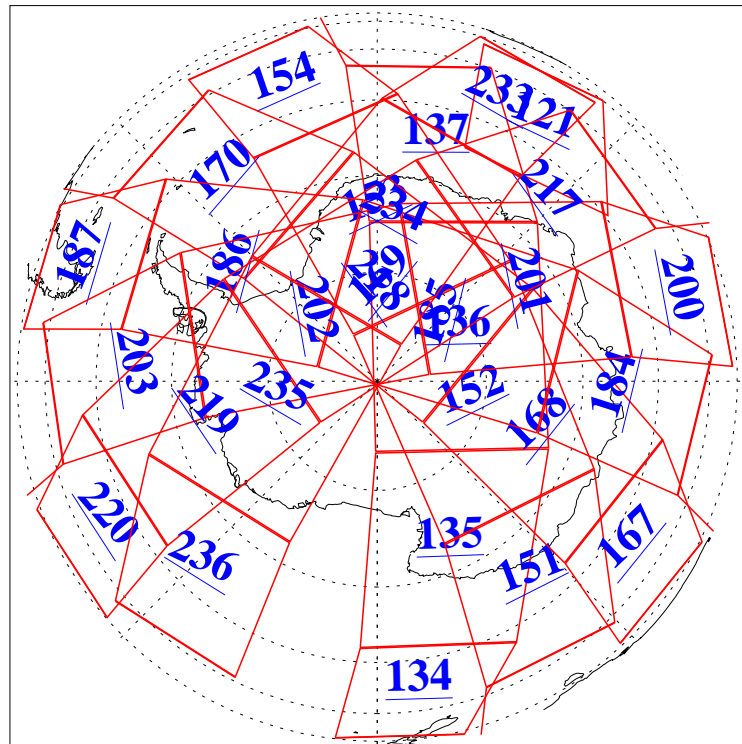

L1B Availability  
 AMSU Granules: 239  
 HSB Granules: 0  
 AIRS Granules: 240

8 Jun 2021  
 DoY 159  
 Aqua Day 6975

Ascending Granules

Descending Granules

Legend: AMSU Available, *HSB Available*, *AIRS Available*

L1B Availability  
 AMSU Granules: 239  
 HSB Granules: 0  
 AIRS Granules: 240

8 Jun 2021  
 DoY 159  
 Aqua Day 6975

Northern Hemisphere Granules

Southern Hemisphere Granules

Legend: AMSU Available, HSB Available, **AIRS Available**