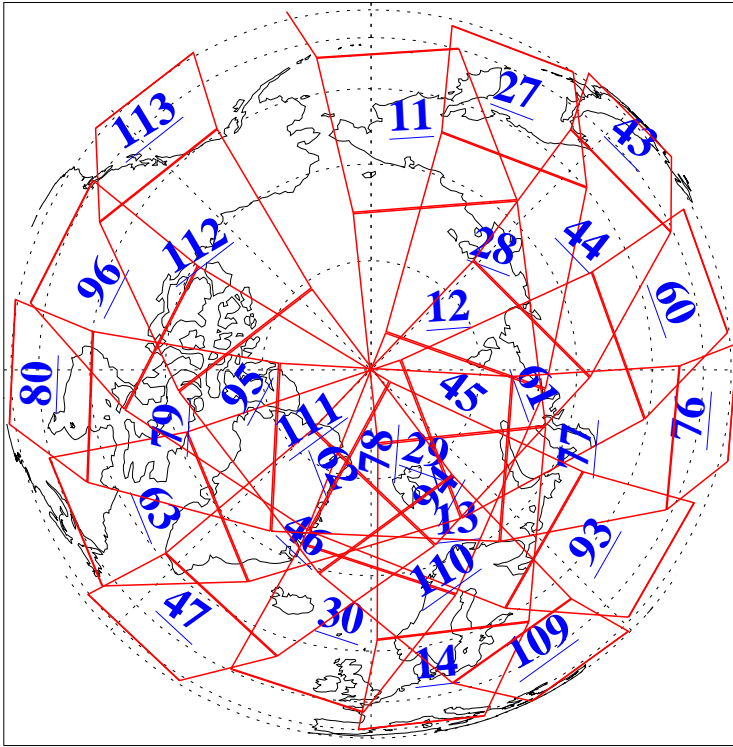

L1B Availability  
 AMSU Granules: 239  
 HSB Granules: 0  
 AIRS Granules: 240

8 Jun 2021  
 DoY 159  
 Aqua Day 6975

Ascending Granules

Descending Granules

Legend: AMSU Available, *HSB Available*, *AIRS Available*

L1B Availability  
 AMSU Granules: 239  
 HSB Granules: 0  
 AIRS Granules: 240

8 Jun 2021  
 DoY 159  
 Aqua Day 6975

Northern Hemisphere Granules

Southern Hemisphere Granules

Legend: AMSU Available, HSB Available, **AIRS Available**