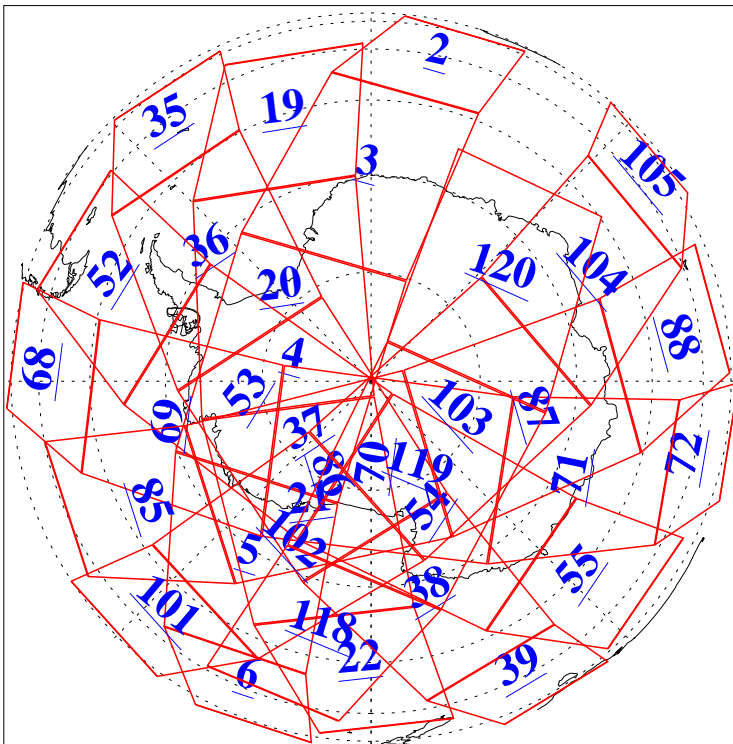

L1B Availability  
 AMSU Granules: 239  
 HSB Granules: 0  
 AIRS Granules: 240

8 Jun 2021  
 DoY 159  
 Aqua Day 6975

Ascending Granules

Descending Granules

Legend: AMSU Available, *HSB Available*, *AIRS Available*

L1B Availability  
 AMSU Granules: 239  
 HSB Granules: 0  
 AIRS Granules: 240

8 Jun 2021  
 DoY 159  
 Aqua Day 6975

Northern Hemisphere Granules

Southern Hemisphere Granules

Legend: AMSU Available, HSB Available, **AIRS Available**