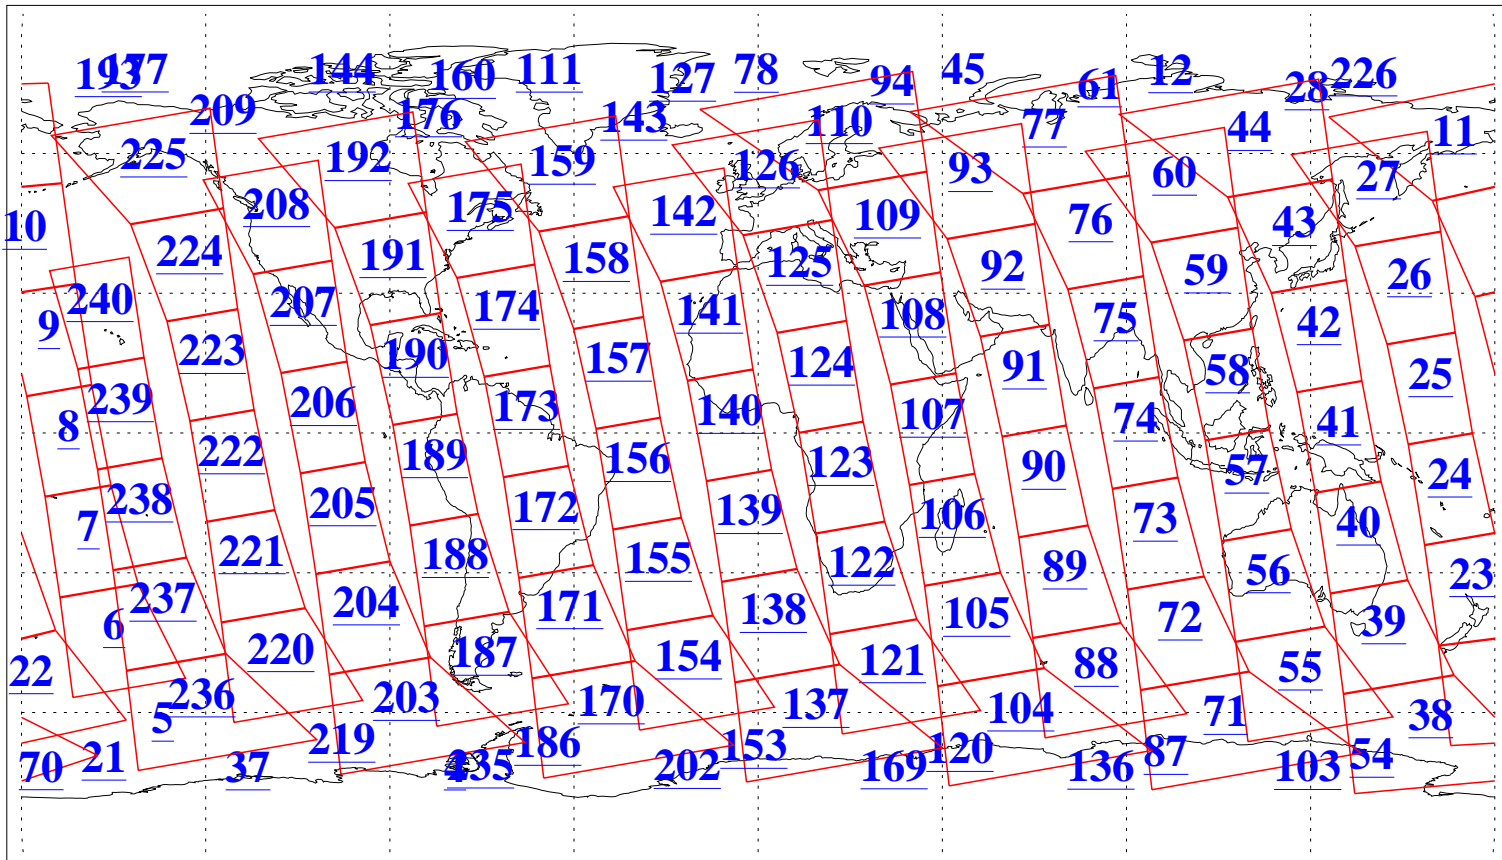

L1B Availability  
 AMSU Granules: 239  
 HSB Granules: 0  
 AIRS Granules: 240

8 Jun 2021  
 DoY 159  
 Aqua Day 6975

Ascending Granules

Descending Granules

Legend: AMSU Available, *HSB Available*, *AIRS Available*

L1B Availability  
 AMSU Granules: 239  
 HSB Granules: 0  
 AIRS Granules: 240

8 Jun 2021  
 DoY 159  
 Aqua Day 6975

Northern Hemisphere Granules

Southern Hemisphere Granules

Legend: AMSU Available, HSB Available, **AIRS Available**