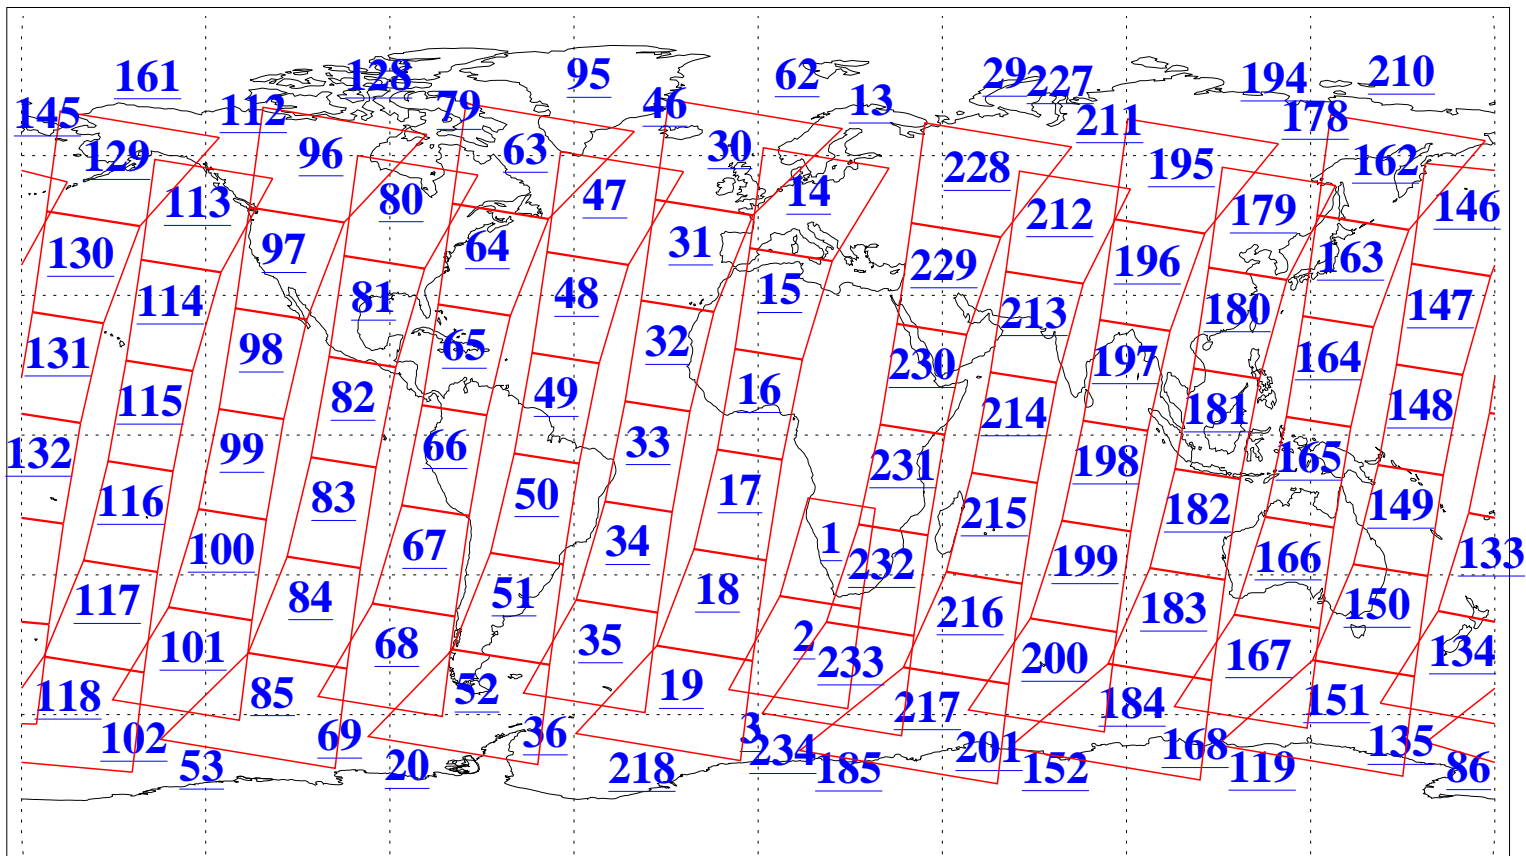

L1B Availability  
 AMSU Granules: 239  
 HSB Granules: 0  
 AIRS Granules: 240

8 Jun 2021  
 DoY 159  
 Aqua Day 6975

Ascending Granules

Descending Granules

Legend: AMSU Available, *HSB Available*, *AIRS Available*

L1B Availability  
 AMSU Granules: 239  
 HSB Granules: 0  
 AIRS Granules: 240

8 Jun 2021  
 DoY 159  
 Aqua Day 6975

Northern Hemisphere Granules

Southern Hemisphere Granules

Legend: AMSU Available, HSB Available, **AIRS Available**