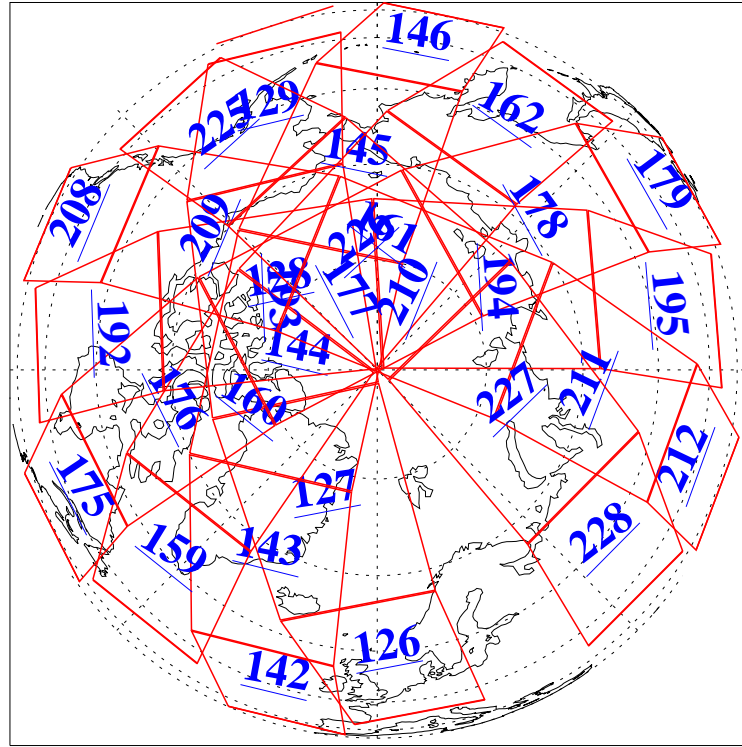

L1B Availability  
 AMSU Granules: 239  
 HSB Granules: 0  
 AIRS Granules: 240

8 Jun 2021  
 DoY 159  
 Aqua Day 6975

Ascending Granules

Descending Granules

Legend: AMSU Available, *HSB Available*, *AIRS Available*

L1B Availability  
 AMSU Granules: 239  
 HSB Granules: 0  
 AIRS Granules: 240

8 Jun 2021  
 DoY 159  
 Aqua Day 6975

Northern Hemisphere Granules

Southern Hemisphere Granules

Legend: AMSU Available, HSB Available, **AIRS Available**