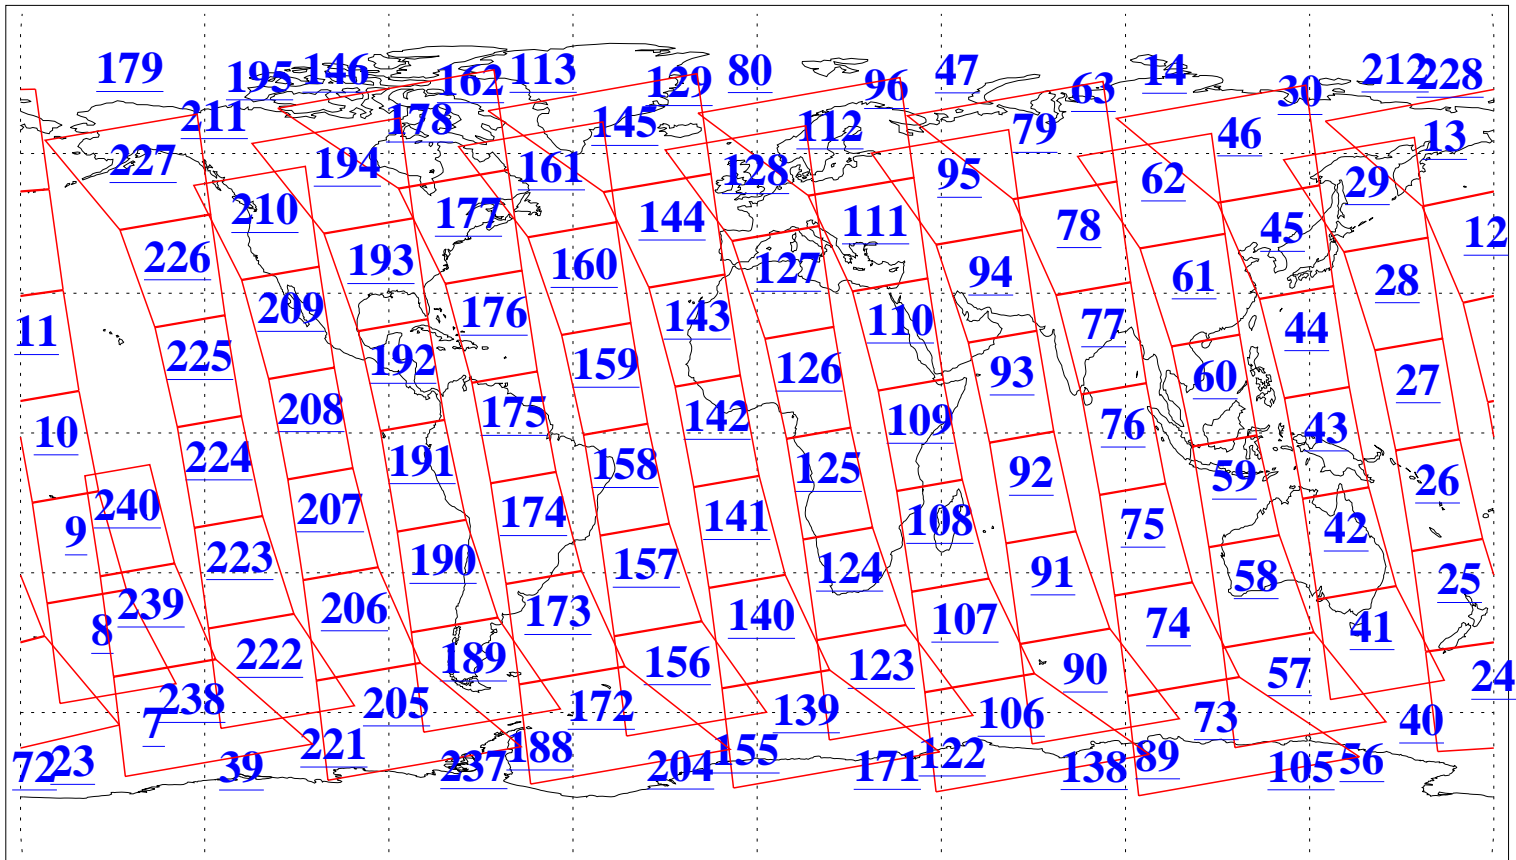

L1B Availability
 AMSU Granules: 240
 HSB Granules: 0
 AIRS Granules: 240

6 Jun 2021
 DoY 157
 Aqua Day 6973
 Granules: 1 to 120

Granules: 121 to 240

Legend: AMSU Available, *HSB Available*, *AIRS Available*

L1B Availability
AMSU Granules: 240
HSB Granules: 0
AIRS Granules: 240

6 Jun 2021
DoY 157
Aqua Day 6973

Ascending Granules

Descending Granules

Legend: AMSU Available, *HSB Available*, AIRS Available

L1B Availability
 AMSU Granules: 240
 HSB Granules: 0
 AIRS Granules: 240