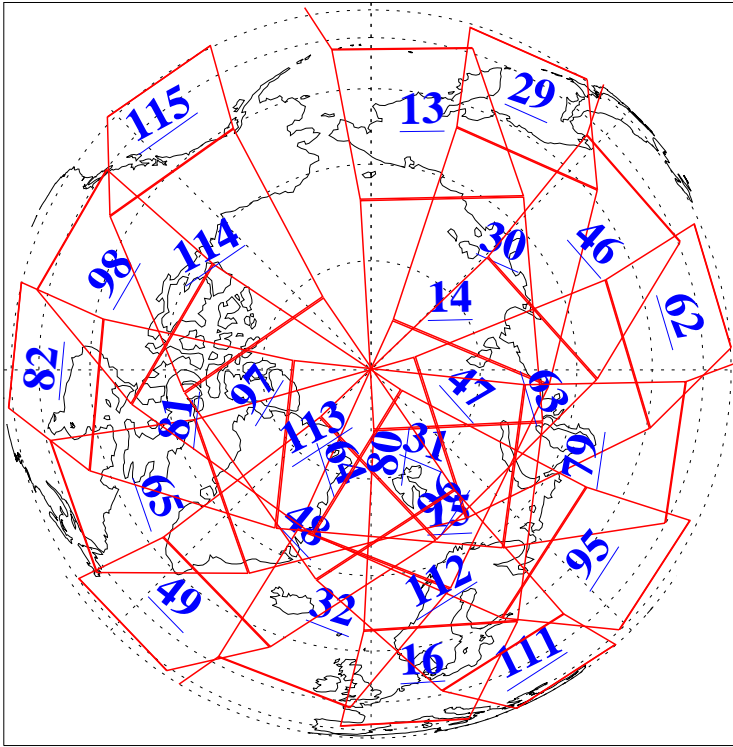

L1B Availability
 AMSU Granules: 240
 HSB Granules: 0
 AIRS Granules: 240

6 Jun 2021
 DoY 157
 Aqua Day 6973
 Granules: 1 to 120

Granules: 121 to 240

Legend: AMSU Available, *HSB Available*, *AIRS Available*

L1B Availability
AMSU Granules: 240
HSB Granules: 0
AIRS Granules: 240

6 Jun 2021
DoY 157
Aqua Day 6973

Ascending Granules

Descending Granules

Legend: AMSU Available, *HSB Available*, AIRS Available

L1B Availability
 AMSU Granules: 240
 HSB Granules: 0
 AIRS Granules: 240

6 Jun 2021
 DoY 157
 Aqua Day 6973

Northern Hemisphere Granules

Southern Hemisphere Granules

Legend: AMSU Available, HSB Available, **AIRS Available**