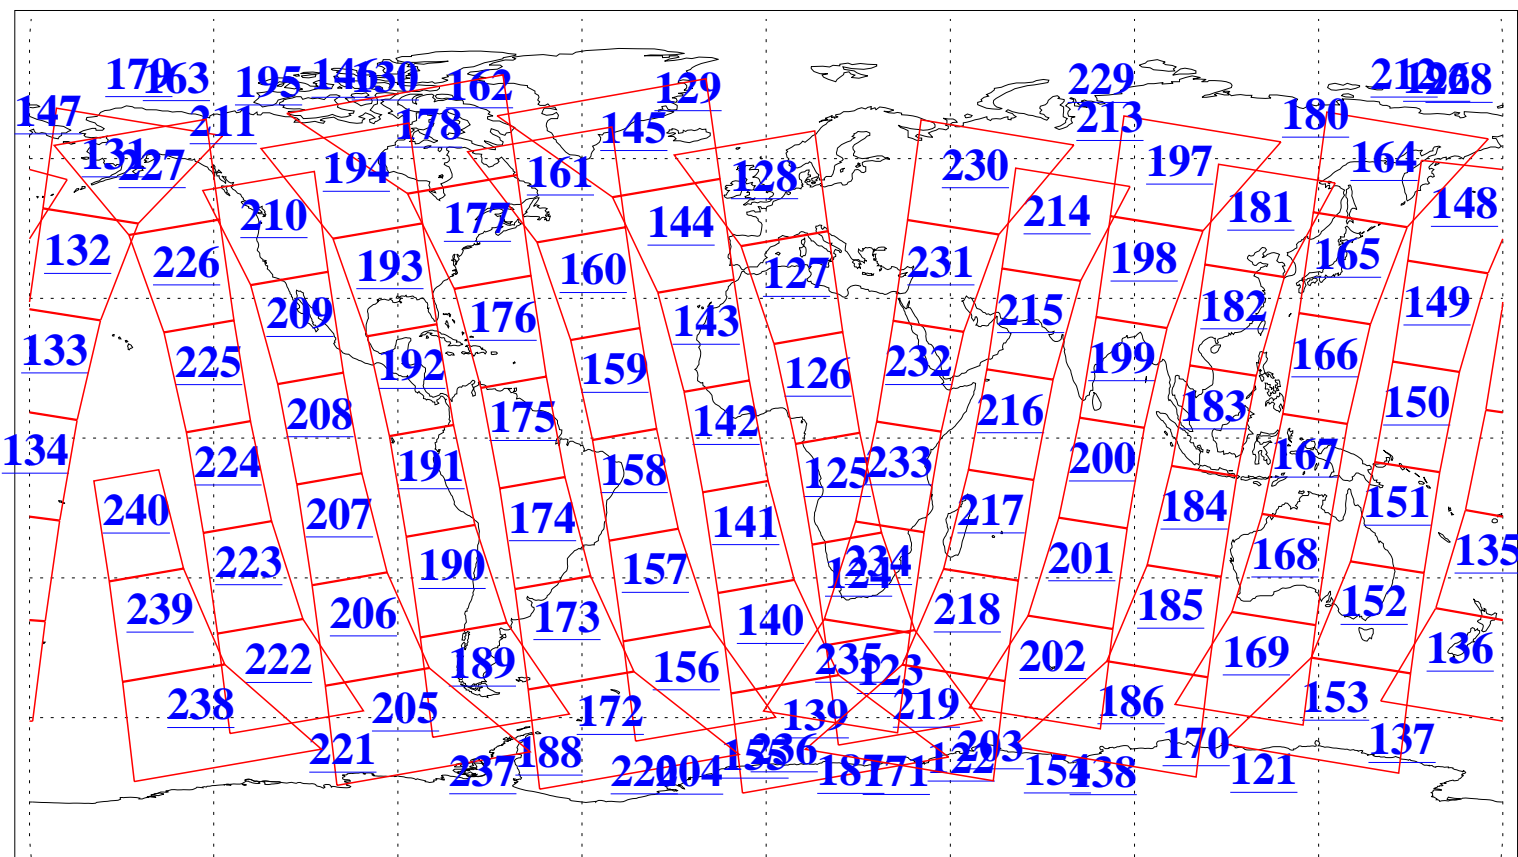

L1B Availability
 AMSU Granules: 240
 HSB Granules: 0
 AIRS Granules: 240

6 Jun 2021
 DoY 157
 Aqua Day 6973
 Granules: 1 to 120

Granules: 121 to 240

Legend: AMSU Available, *HSB Available*, *AIRS Available*

L1B Availability
AMSU Granules: 240
HSB Granules: 0
AIRS Granules: 240

6 Jun 2021
DoY 157
Aqua Day 6973

Ascending Granules

Descending Granules

Legend: AMSU Available, *HSB Available*, AIRS Available

L1B Availability
 AMSU Granules: 240
 HSB Granules: 0
 AIRS Granules: 240

6 Jun 2021
 DoY 157
 Aqua Day 6973

Northern Hemisphere Granules

Southern Hemisphere Granules

Legend: AMSU Available, HSB Available, **AIRS Available**