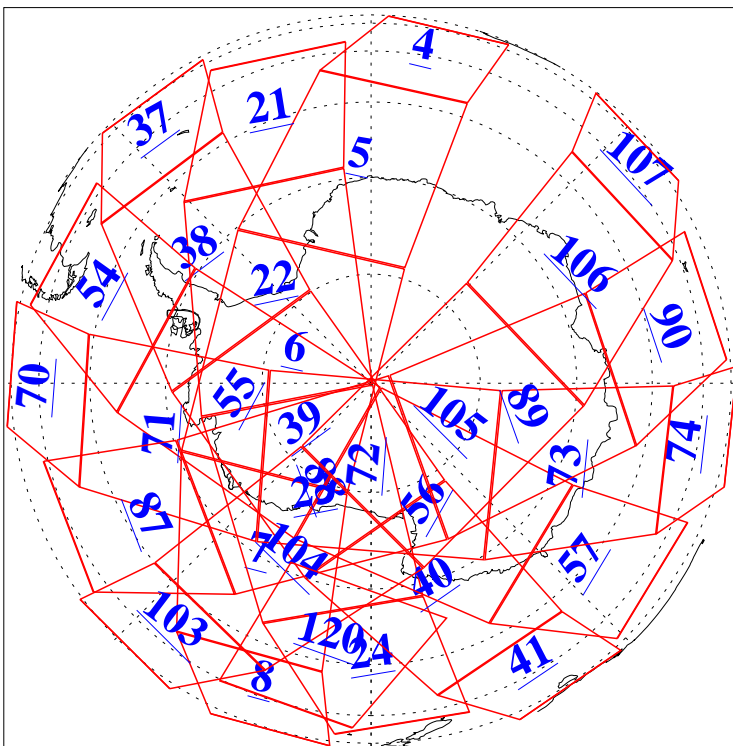

L1B Availability
 AMSU Granules: 240
 HSB Granules: 0
 AIRS Granules: 240

6 Jun 2021
 DoY 157
 Aqua Day 6973
 Granules: 1 to 120

Granules: 121 to 240

Legend: AMSU Available, *HSB Available*, *AIRS Available*

L1B Availability
AMSU Granules: 240
HSB Granules: 0
AIRS Granules: 240

6 Jun 2021
DoY 157
Aqua Day 6973

Ascending Granules

Descending Granules

Legend: AMSU Available, *HSB Available*, AIRS Available

L1B Availability
 AMSU Granules: 240
 HSB Granules: 0
 AIRS Granules: 240

6 Jun 2021
 DoY 157
 Aqua Day 6973

Northern Hemisphere Granules

Southern Hemisphere Granules

Legend: AMSU Available, HSB Available, **AIRS Available**