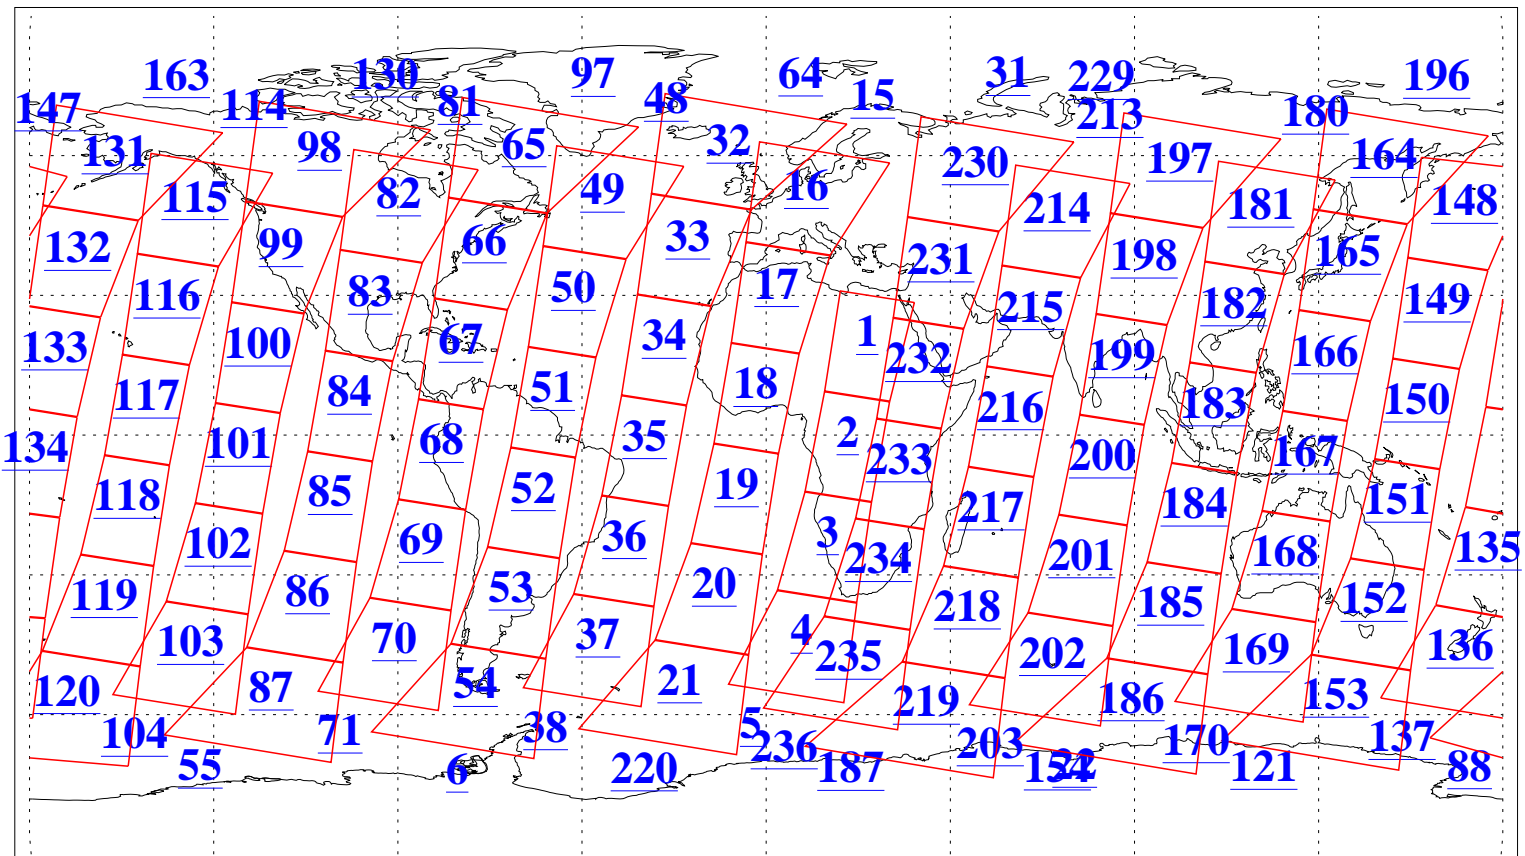

L1B Availability
 AMSU Granules: 240
 HSB Granules: 0
 AIRS Granules: 240

6 Jun 2021
 DoY 157
 Aqua Day 6973
 Granules: 1 to 120

Granules: 121 to 240

Legend: AMSU Available, *HSB Available*, *AIRS Available*

L1B Availability
AMSU Granules: 240
HSB Granules: 0
AIRS Granules: 240

6 Jun 2021
DoY 157
Aqua Day 6973

Ascending Granules

Descending Granules

Legend: AMSU Available, *HSB Available*, AIRS Available

L1B Availability
 AMSU Granules: 240
 HSB Granules: 0
 AIRS Granules: 240

6 Jun 2021
 DoY 157
 Aqua Day 6973

Northern Hemisphere Granules

Southern Hemisphere Granules

Legend: AMSU Available, HSB Available, **AIRS Available**