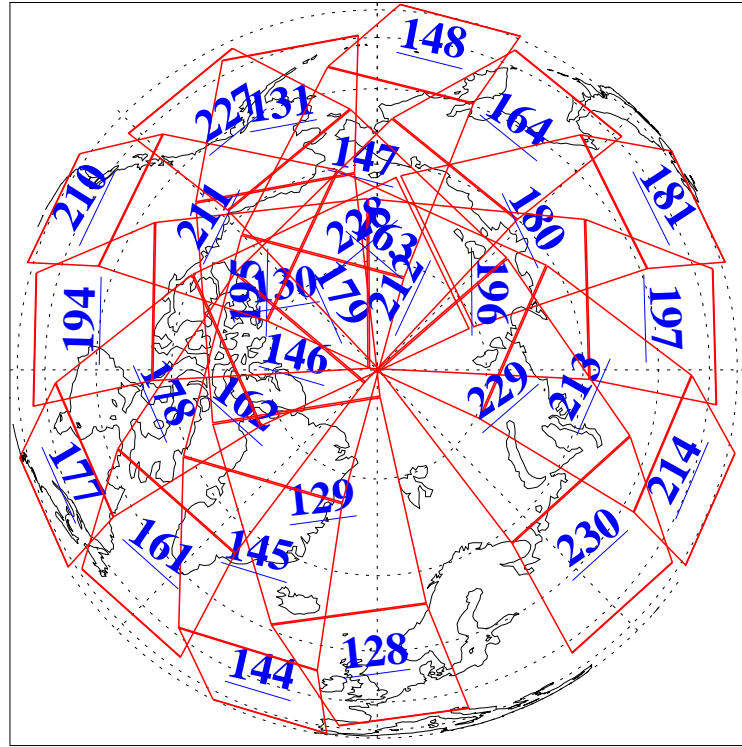

L1B Availability
AMSU Granules: 240
HSB Granules: 0
AIRS Granules: 240

6 Jun 2021
DoY 157
Aqua Day 6973

Northern Hemisphere Granules

Southern Hemisphere Granules