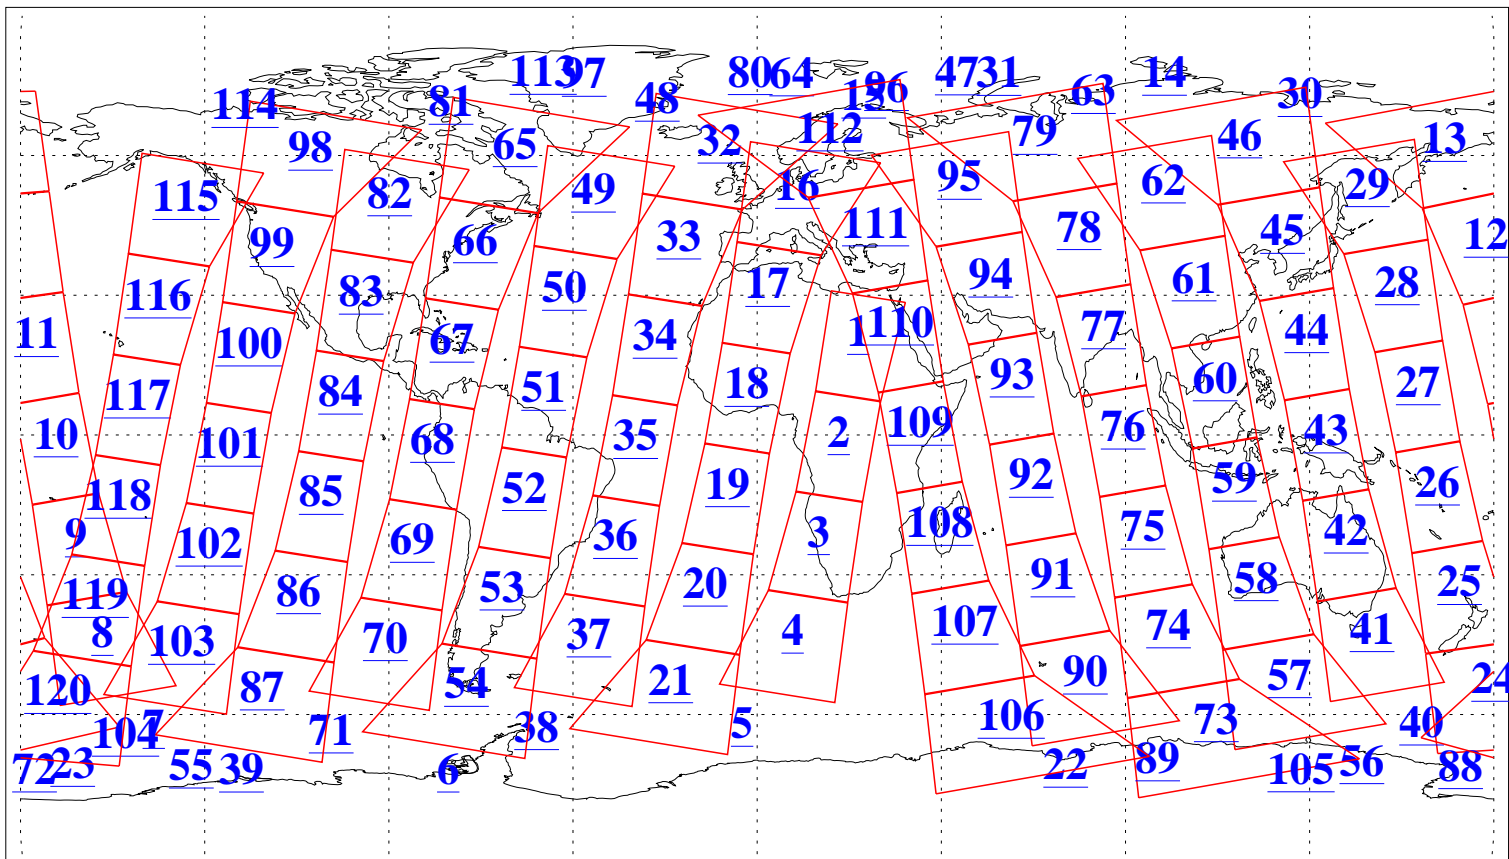

L1B Availability
 AMSU Granules: 240
 HSB Granules: 0
 AIRS Granules: 240

6 Jun 2021
 DoY 157
 Aqua Day 6973
 Granules: 1 to 120

Granules: 121 to 240

Legend: AMSU Available, *HSB Available*, *AIRS Available*

L1B Availability
AMSU Granules: 240
HSB Granules: 0
AIRS Granules: 240

6 Jun 2021
DoY 157
Aqua Day 6973

Ascending Granules

Descending Granules

Legend: AMSU Available, *HSB Available*, AIRS Available

L1B Availability
 AMSU Granules: 240
 HSB Granules: 0
 AIRS Granules: 240

6 Jun 2021
 DoY 157
 Aqua Day 6973

Northern Hemisphere Granules

Southern Hemisphere Granules

Legend: AMSU Available, HSB Available, **AIRS Available**