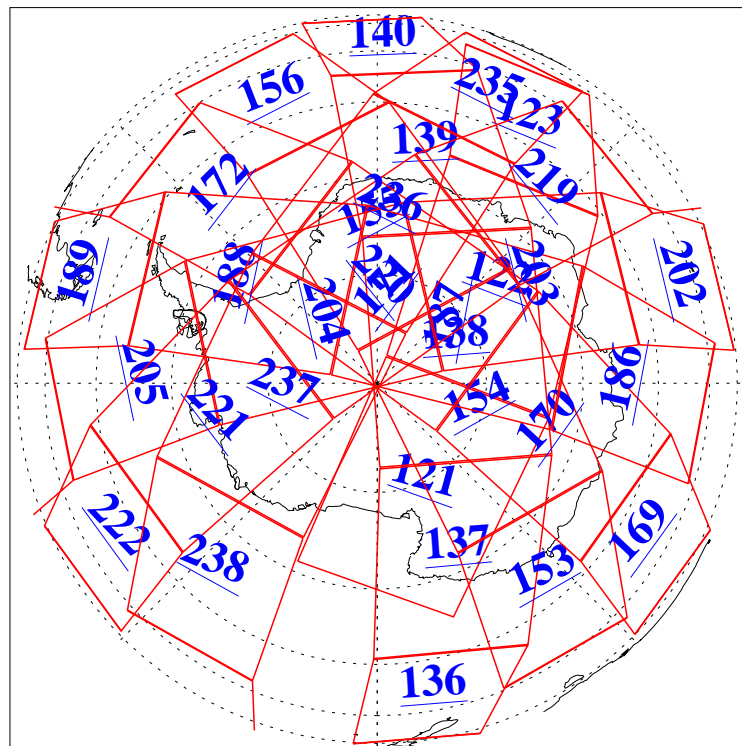

L1B Availability
AMSU Granules: 240
HSB Granules: 0
AIRS Granules: 240

6 Jun 2021
DoY 157
Aqua Day 6973

Ascending Granules

Descending Granules

Legend: AMSU Available, *HSB Available*, AIRS Available

L1B Availability
 AMSU Granules: 240
 HSB Granules: 0
 AIRS Granules: 240

6 Jun 2021
 DoY 157
 Aqua Day 6973

Northern Hemisphere Granules

Southern Hemisphere Granules

Legend: AMSU Available, HSB Available, **AIRS Available**