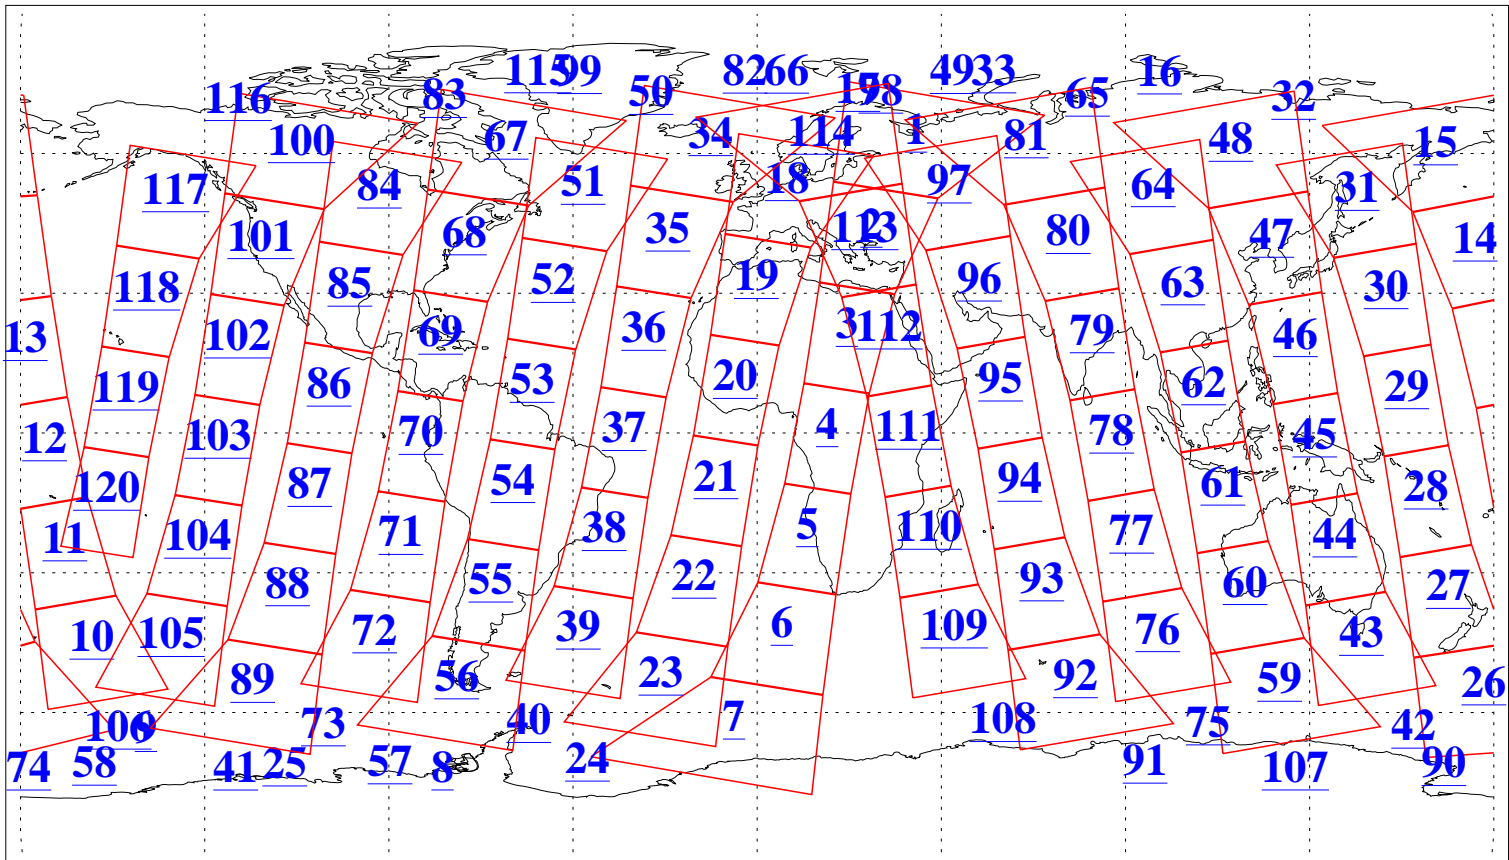

L1B Availability
AMSU Granules: 240
HSB Granules: 0
AIRS Granules: 240

4 Jun 2021
DoY 155
Aqua Day 6971
Granules: 1 to 120

Granules: 121 to 240

Legend: AMSU Available, *HSB Available*, *AIRS Available*

L1B Availability
AMSU Granules: 240
HSB Granules: 0
AIRS Granules: 240

4 Jun 2021
DoY 155
Aqua Day 6971

Ascending Granules

Descending Granules

Legend: AMSU Available, *HSB Available*, *AIRS Available*

L1B Availability
 AMSU Granules: 240
 HSB Granules: 0
 AIRS Granules: 240

4 Jun 2021
 DoY 155
 Aqua Day 6971

Northern Hemisphere Granules

Southern Hemisphere Granules

Legend: AMSU Available, **AIRS Available**, *HSB Available*