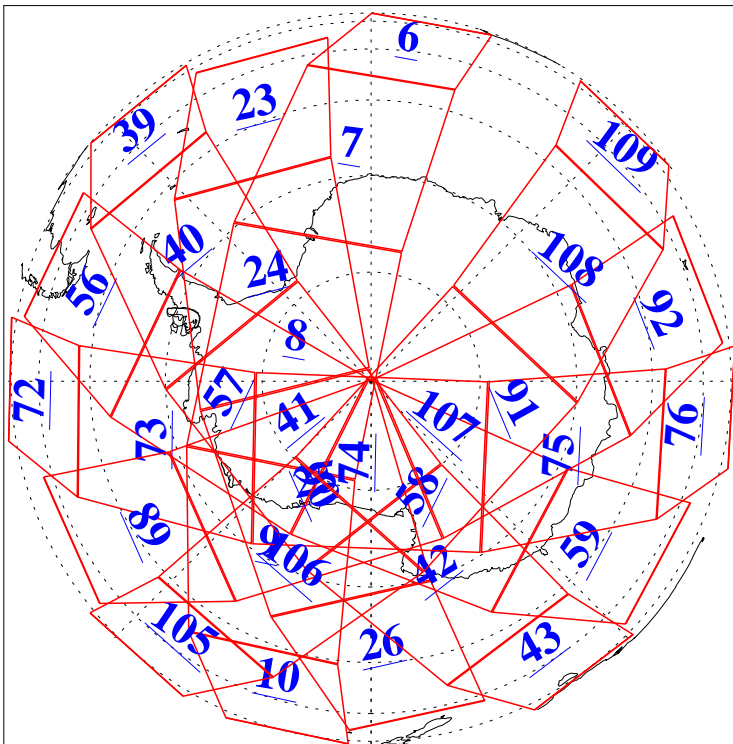

L1B Availability
AMSU Granules: 240
HSB Granules: 0
AIRS Granules: 240

4 Jun 2021
DoY 155
Aqua Day 6971
Granules: 1 to 120

Granules: 121 to 240

Legend: AMSU Available, *HSB Available*, *AIRS Available*

L1B Availability
AMSU Granules: 240
HSB Granules: 0
AIRS Granules: 240

4 Jun 2021
DoY 155
Aqua Day 6971

Ascending Granules

Descending Granules

Legend: AMSU Available, *HSB Available*, *AIRS Available*

L1B Availability
 AMSU Granules: 240
 HSB Granules: 0
 AIRS Granules: 240

4 Jun 2021
 DoY 155
 Aqua Day 6971

Northern Hemisphere Granules

Southern Hemisphere Granules

Legend: AMSU Available, **AIRS Available**, *HSB Available*