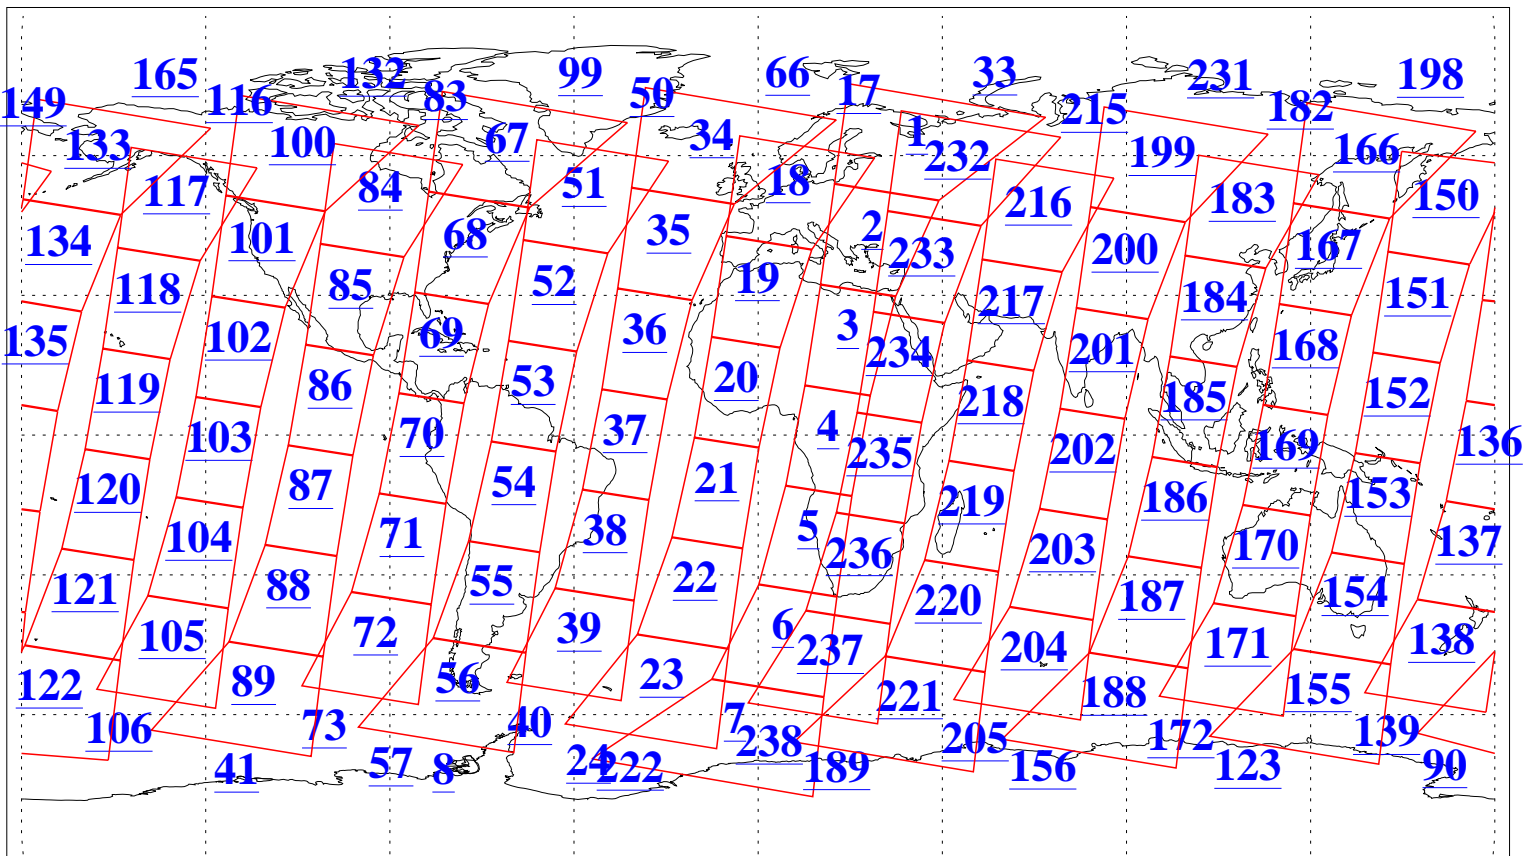

L1B Availability
AMSU Granules: 240
HSB Granules: 0
AIRS Granules: 240

4 Jun 2021
DoY 155
Aqua Day 6971
Granules: 1 to 120

Granules: 121 to 240

Legend: AMSU Available, *HSB Available*, *AIRS Available*

L1B Availability
AMSU Granules: 240
HSB Granules: 0
AIRS Granules: 240

4 Jun 2021
DoY 155
Aqua Day 6971

Ascending Granules

Descending Granules

Legend: AMSU Available, *HSB Available*, *AIRS Available*

L1B Availability
 AMSU Granules: 240
 HSB Granules: 0
 AIRS Granules: 240

4 Jun 2021
 DoY 155
 Aqua Day 6971

Northern Hemisphere Granules

Southern Hemisphere Granules

Legend: AMSU Available, **AIRS Available**, *HSB Available*