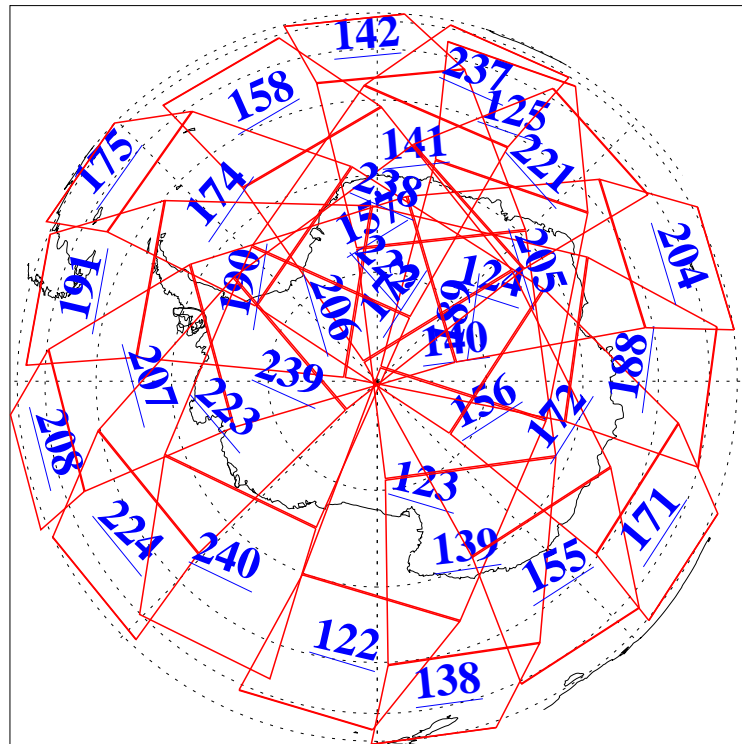

L1B Availability
AMSU Granules: 240
HSB Granules: 0
AIRS Granules: 240

4 Jun 2021
DoY 155
Aqua Day 6971
Granules: 1 to 120

Granules: 121 to 240

Legend: AMSU Available, *HSB Available*, *AIRS Available*

L1B Availability
AMSU Granules: 240
HSB Granules: 0
AIRS Granules: 240

4 Jun 2021
DoY 155
Aqua Day 6971

Ascending Granules

Descending Granules

Legend: AMSU Available, *HSB Available*, *AIRS Available*

L1B Availability
 AMSU Granules: 240
 HSB Granules: 0
 AIRS Granules: 240

4 Jun 2021
 DoY 155
 Aqua Day 6971

Northern Hemisphere Granules

Southern Hemisphere Granules

Legend: AMSU Available, **AIRS Available**, *HSB Available*