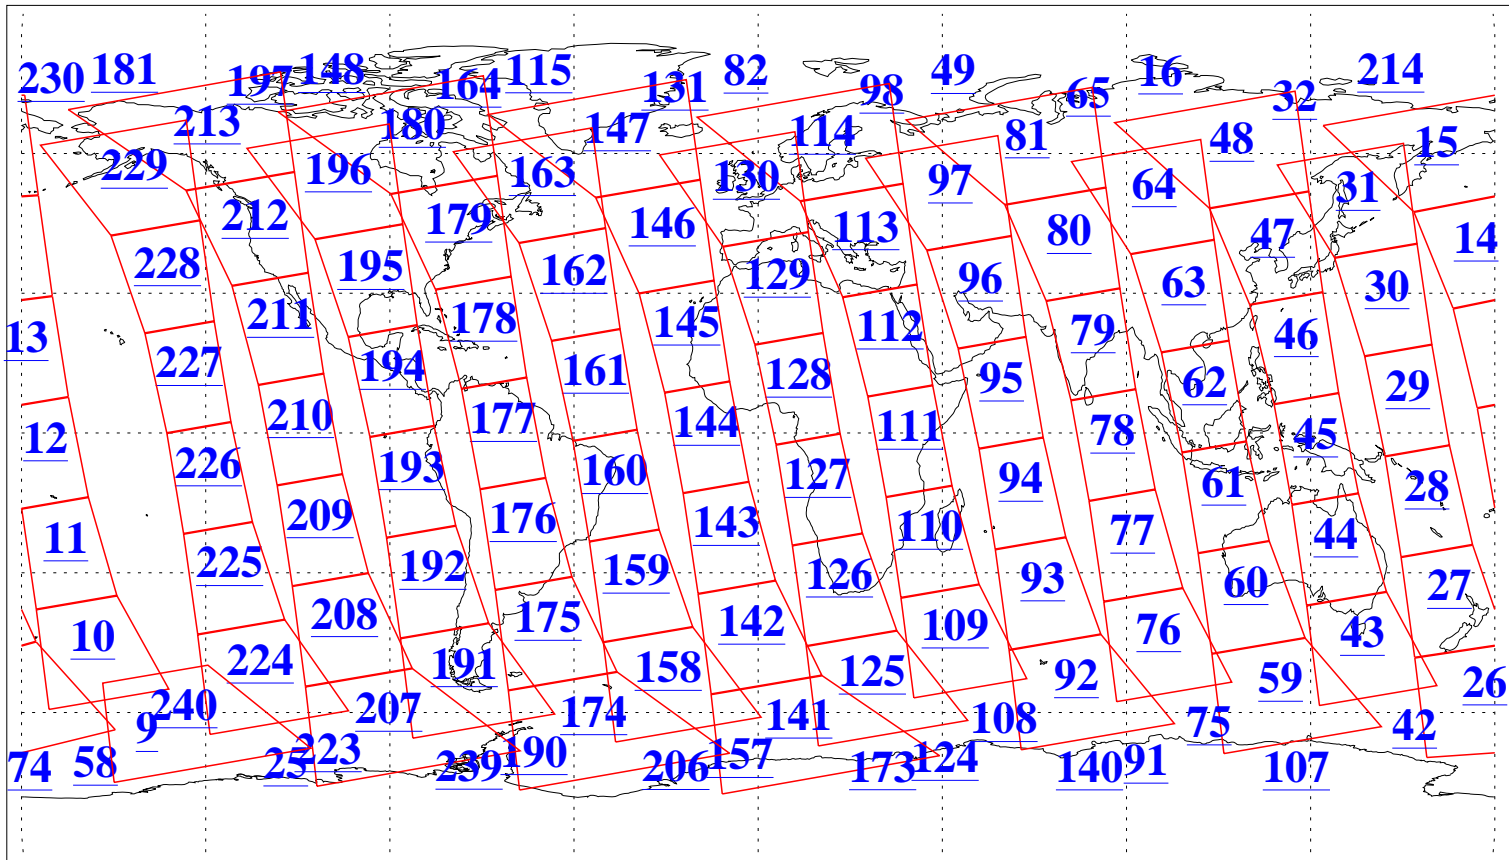

L1B Availability
AMSU Granules: 240
HSB Granules: 0
AIRS Granules: 240

4 Jun 2021
DoY 155
Aqua Day 6971
Granules: 1 to 120

Granules: 121 to 240

Legend: AMSU Available, *HSB Available*, *AIRS Available*

L1B Availability
AMSU Granules: 240
HSB Granules: 0
AIRS Granules: 240

4 Jun 2021
DoY 155
Aqua Day 6971

Ascending Granules

Descending Granules

Legend: AMSU Available, *HSB Available*, *AIRS Available*

L1B Availability
 AMSU Granules: 240
 HSB Granules: 0
 AIRS Granules: 240

4 Jun 2021
 DoY 155
 Aqua Day 6971

Northern Hemisphere Granules

Southern Hemisphere Granules

Legend: AMSU Available, **AIRS Available**, *HSB Available*