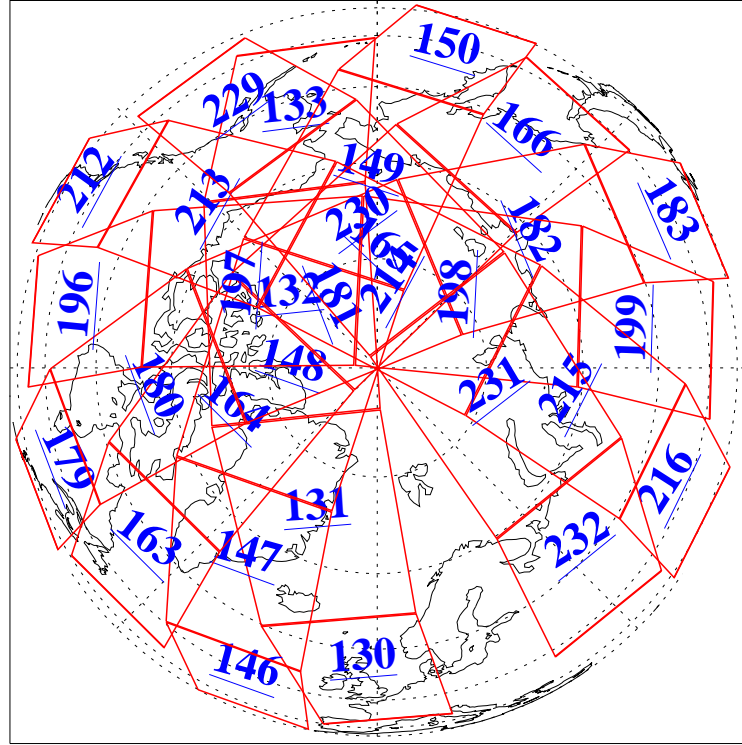

4 Jun 2021
DoY 155
Aqua Day 6971

Ascending Granules

Descending Granules

Legend: AMSU Available, *HSB Available*, *AIRS Available*

L1B Availability
 AMSU Granules: 240
 HSB Granules: 0
 AIRS Granules: 240

4 Jun 2021
 DoY 155
 Aqua Day 6971

Northern Hemisphere Granules

Southern Hemisphere Granules

Legend: AMSU Available, **AIRS Available**, *HSB Available*