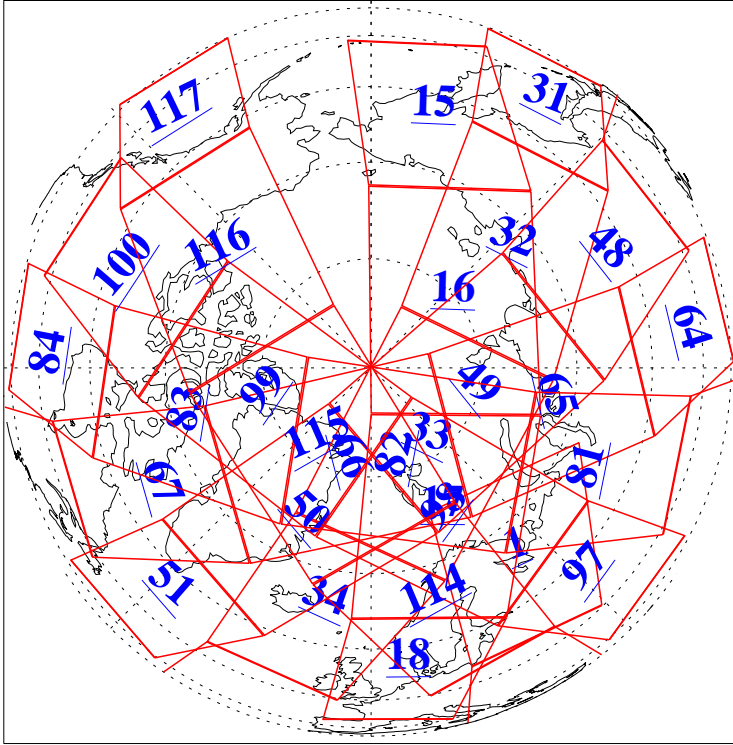

L1B Availability
AMSU Granules: 240
HSB Granules: 0
AIRS Granules: 240

4 Jun 2021
DoY 155
Aqua Day 6971
Granules: 1 to 120

Granules: 121 to 240

Legend: AMSU Available, *HSB Available*, *AIRS Available*

L1B Availability
AMSU Granules: 240
HSB Granules: 0
AIRS Granules: 240

4 Jun 2021
DoY 155
Aqua Day 6971

Ascending Granules

Descending Granules

Legend: AMSU Available, *HSB Available*, *AIRS Available*

L1B Availability
 AMSU Granules: 240
 HSB Granules: 0
 AIRS Granules: 240

4 Jun 2021
 DoY 155
 Aqua Day 6971

Northern Hemisphere Granules

Southern Hemisphere Granules

Legend: AMSU Available, **AIRS Available**, *HSB Available*