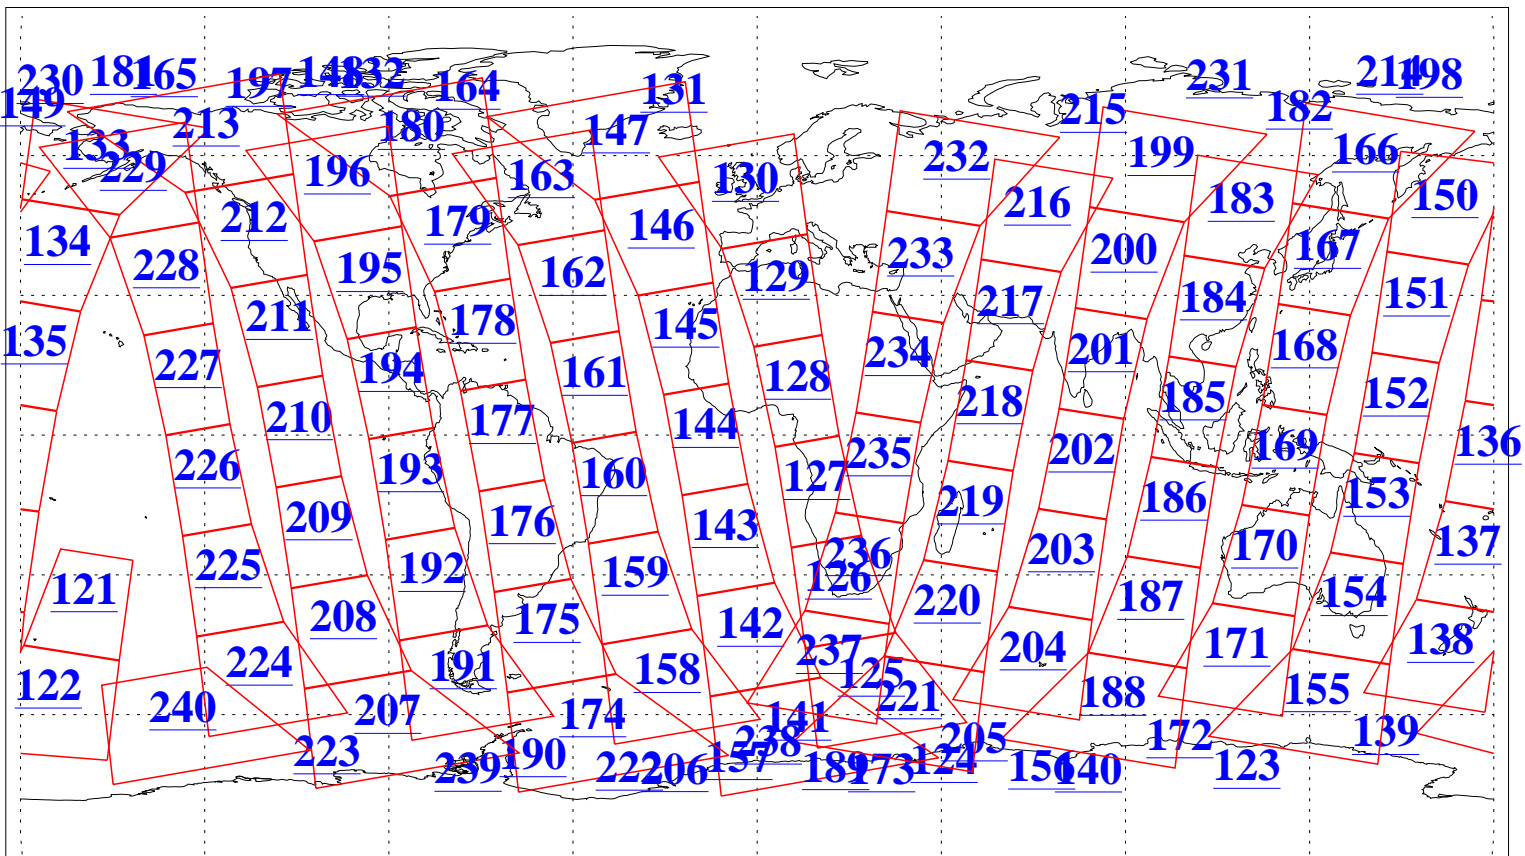

L1B Availability
AMSU Granules: 240
HSB Granules: 0
AIRS Granules: 240

4 Jun 2021
DoY 155
Aqua Day 6971
Granules: 1 to 120

Granules: 121 to 240

Legend: AMSU Available, *HSB Available*, *AIRS Available*

L1B Availability
AMSU Granules: 240
HSB Granules: 0
AIRS Granules: 240

4 Jun 2021
DoY 155
Aqua Day 6971

Ascending Granules

Descending Granules

Legend: AMSU Available, *HSB Available*, *AIRS Available*

L1B Availability
 AMSU Granules: 240
 HSB Granules: 0
 AIRS Granules: 240

4 Jun 2021
 DoY 155
 Aqua Day 6971

Northern Hemisphere Granules

Southern Hemisphere Granules

Legend: AMSU Available, **AIRS Available**, *HSB Available*