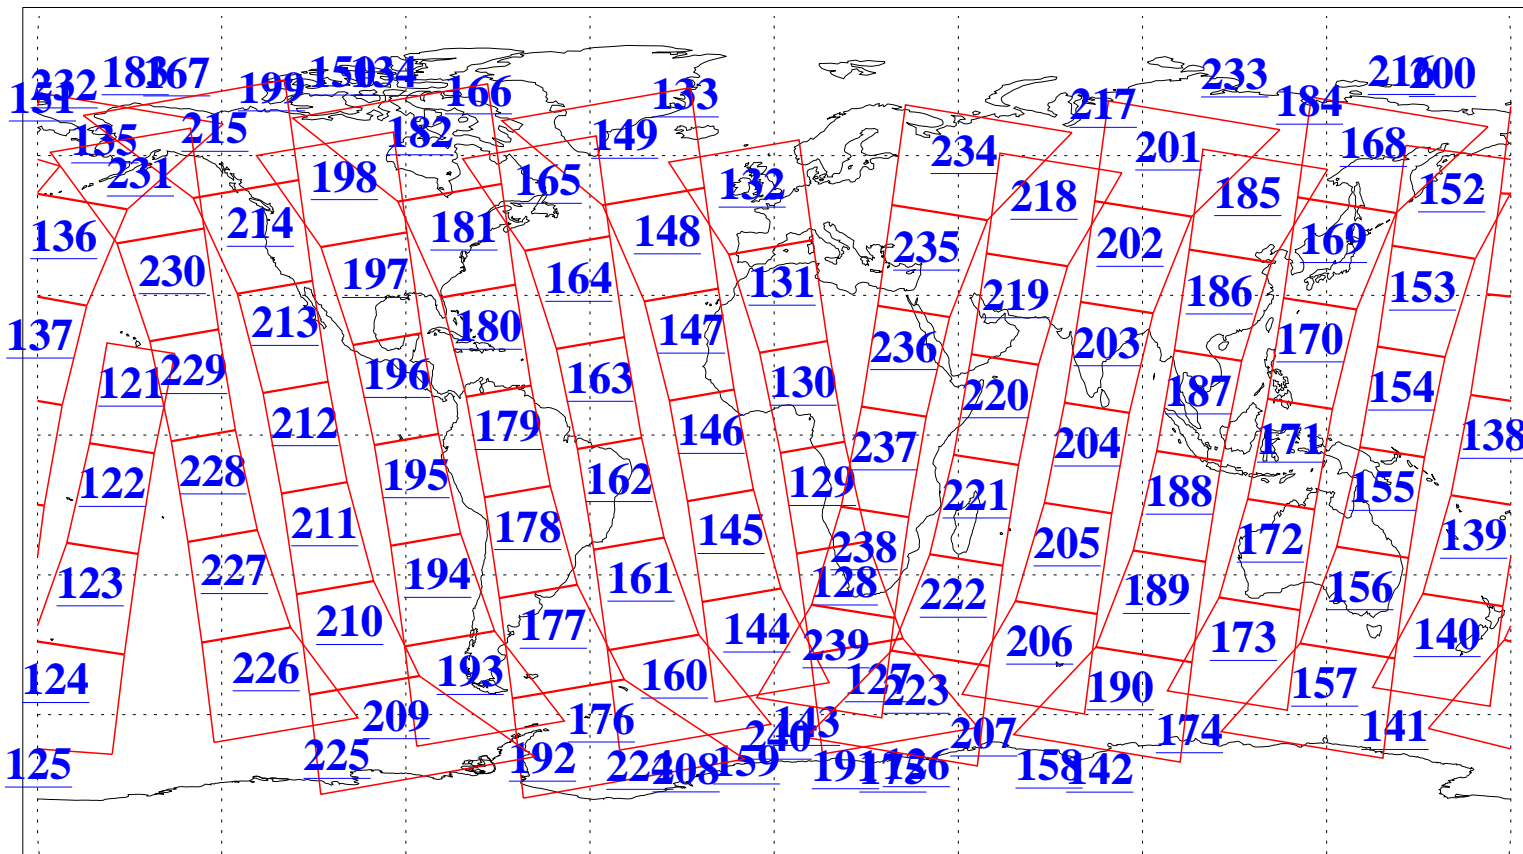

L1B Availability
AMSU Granules: 240
HSB Granules: 0
AIRS Granules: 240

2 Jun 2021
DoY 153
Aqua Day 6969
Granules: 1 to 120

Granules: 121 to 240

Legend: AMSU Available, *HSB Available*, *AIRS Available*

L1B Availability
 AMSU Granules: 240
 HSB Granules: 0
 AIRS Granules: 240

2 Jun 2021
 DoY 153
 Aqua Day 6969

Ascending Granules

Descending Granules

Legend: AMSU Available, *HSB Available*, *AIRS Available*

L1B Availability
 AMSU Granules: 240
 HSB Granules: 0
 AIRS Granules: 240