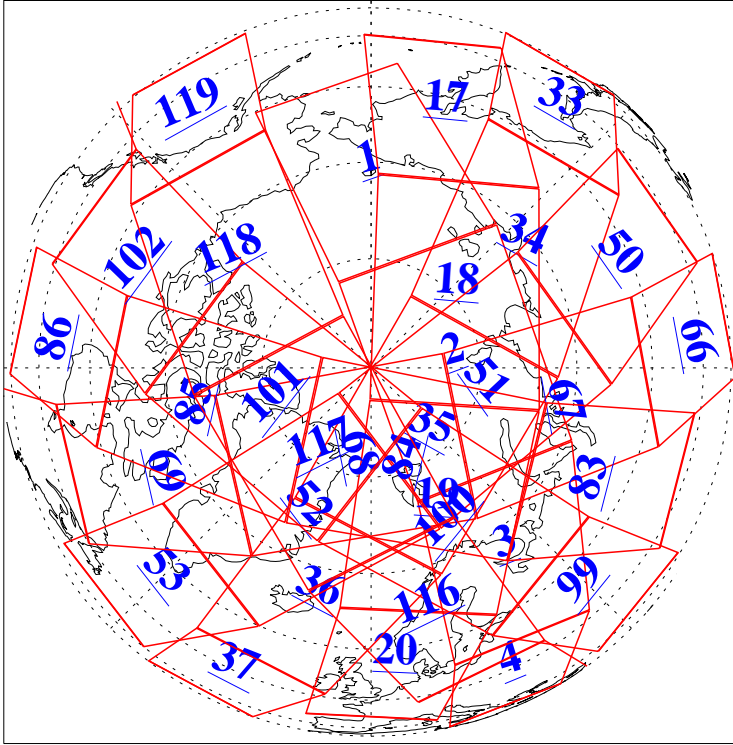

L1B Availability
AMSU Granules: 240
HSB Granules: 0
AIRS Granules: 240

2 Jun 2021
DoY 153
Aqua Day 6969

Northern Hemisphere Granules

Southern Hemisphere Granules