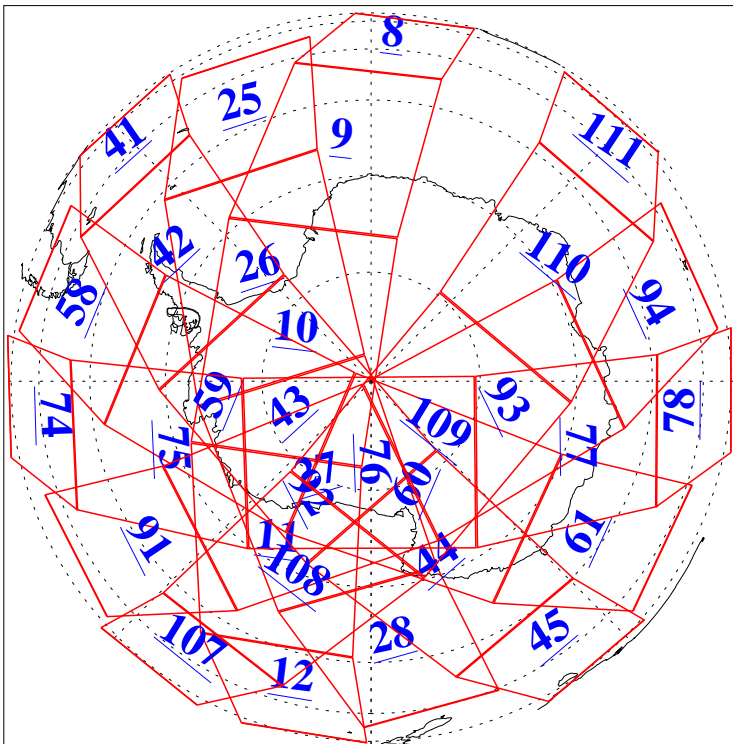

Legend: AMSU Available, HSB Available, AIRS Available