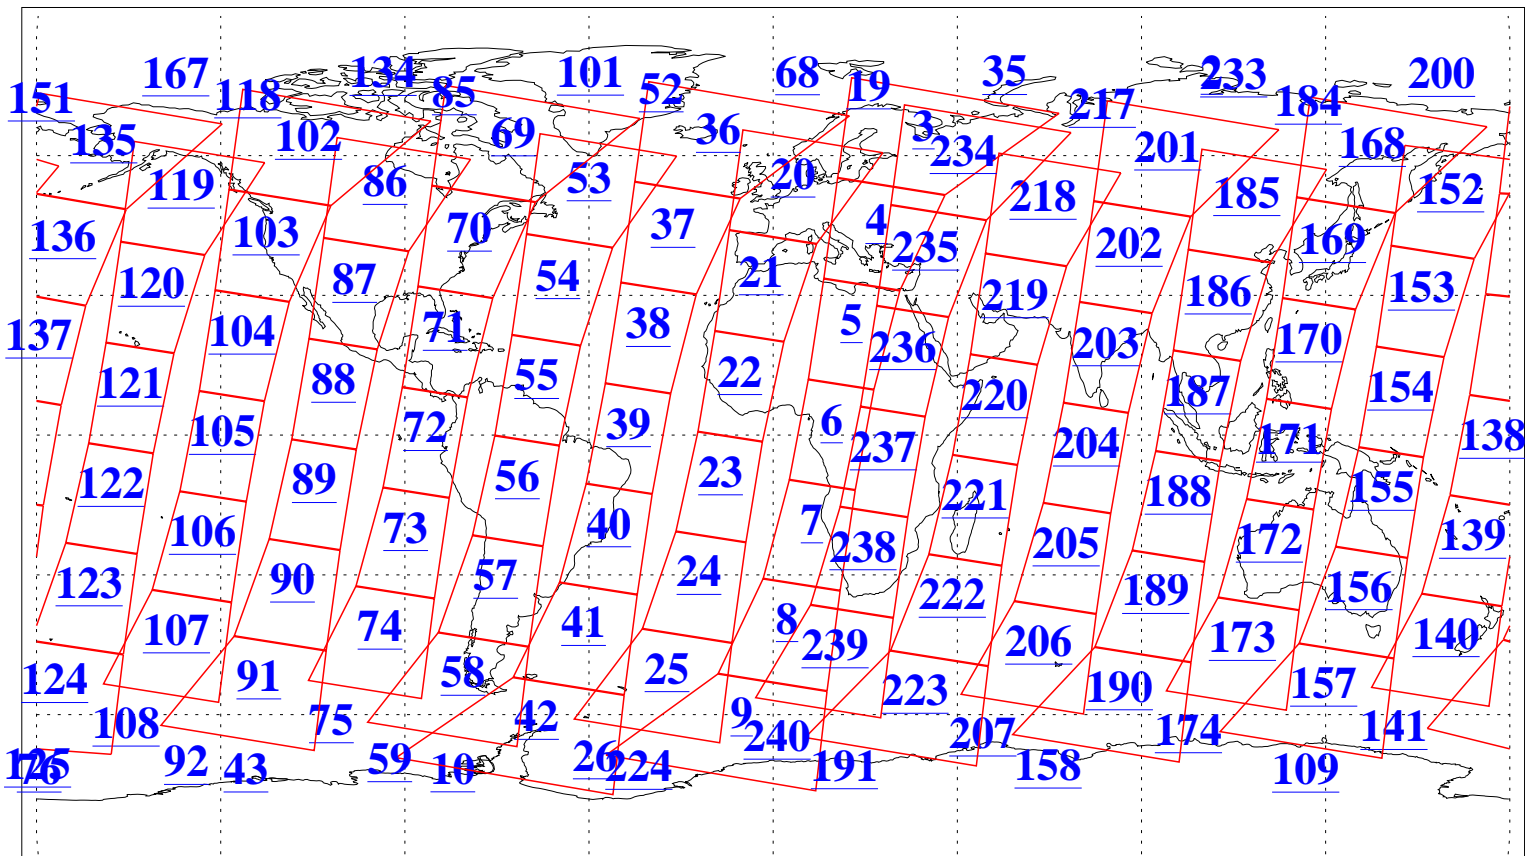

L1B Availability
AMSU Granules: 240
HSB Granules: 0
AIRS Granules: 240

2 Jun 2021
DoY 153
Aqua Day 6969
Granules: 1 to 120

Granules: 121 to 240

Legend: AMSU Available, *HSB Available*, *AIRS Available*

L1B Availability
 AMSU Granules: 240
 HSB Granules: 0
 AIRS Granules: 240

2 Jun 2021
 DoY 153
 Aqua Day 6969

Ascending Granules

Descending Granules

Legend: AMSU Available, *HSB Available*, *AIRS Available*

L1B Availability
 AMSU Granules: 240
 HSB Granules: 0
 AIRS Granules: 240