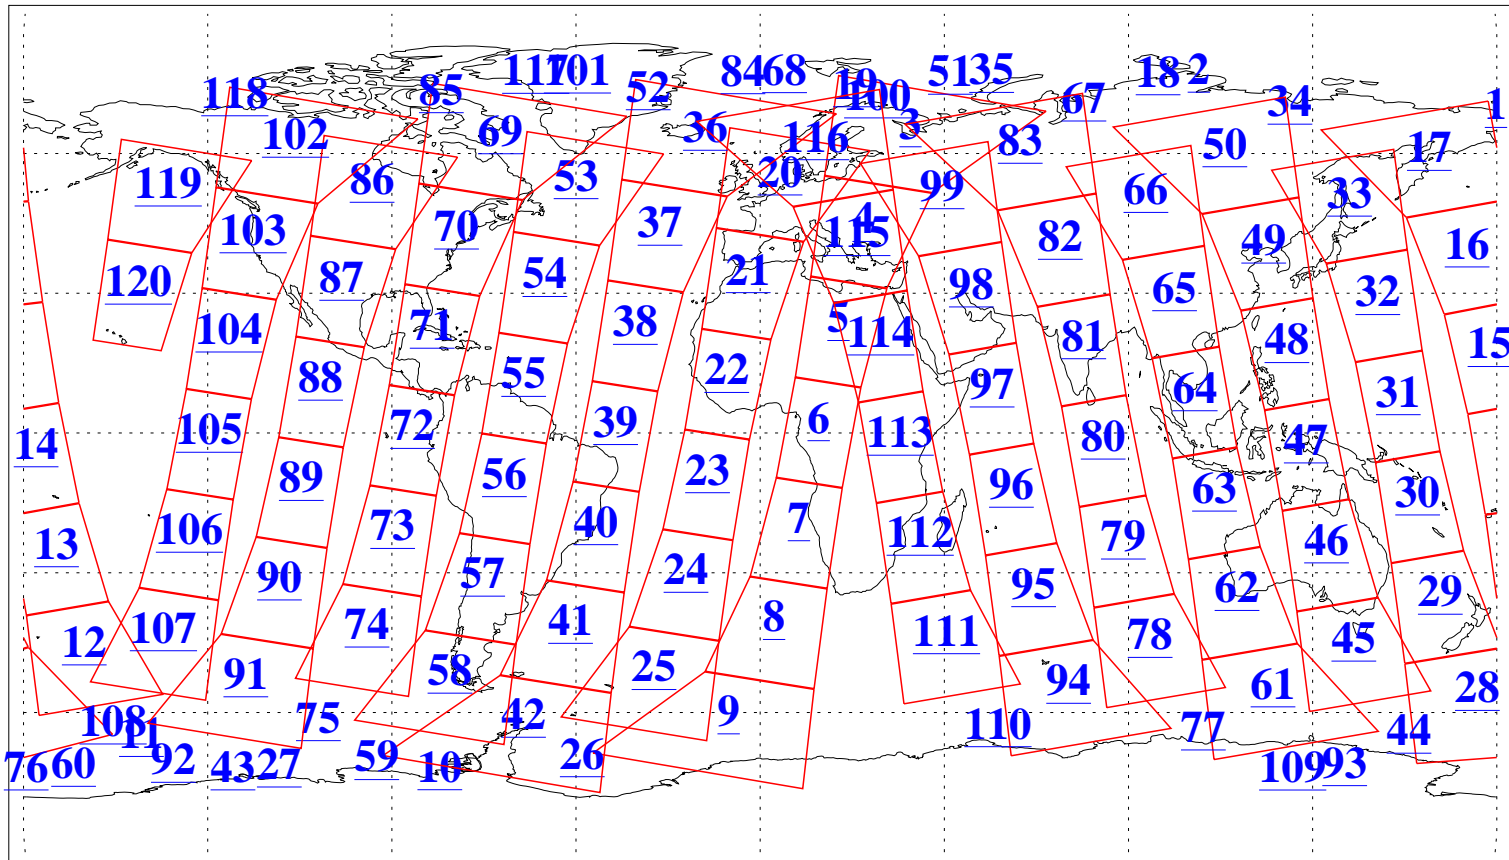

L1B Availability
AMSU Granules: 240
HSB Granules: 0
AIRS Granules: 240

2 Jun 2021
DoY 153
Aqua Day 6969
Granules: 1 to 120

Granules: 121 to 240

Legend: AMSU Available, *HSB Available*, *AIRS Available*

L1B Availability
 AMSU Granules: 240
 HSB Granules: 0
 AIRS Granules: 240

2 Jun 2021
 DoY 153
 Aqua Day 6969

Ascending Granules

Descending Granules

Legend: AMSU Available, *HSB Available*, *AIRS Available*

L1B Availability
 AMSU Granules: 240
 HSB Granules: 0
 AIRS Granules: 240

2 Jun 2021
 DoY 153
 Aqua Day 6969

Northern Hemisphere Granules

Southern Hemisphere Granules

Legend: AMSU Available, HSB Available, AIRS Available