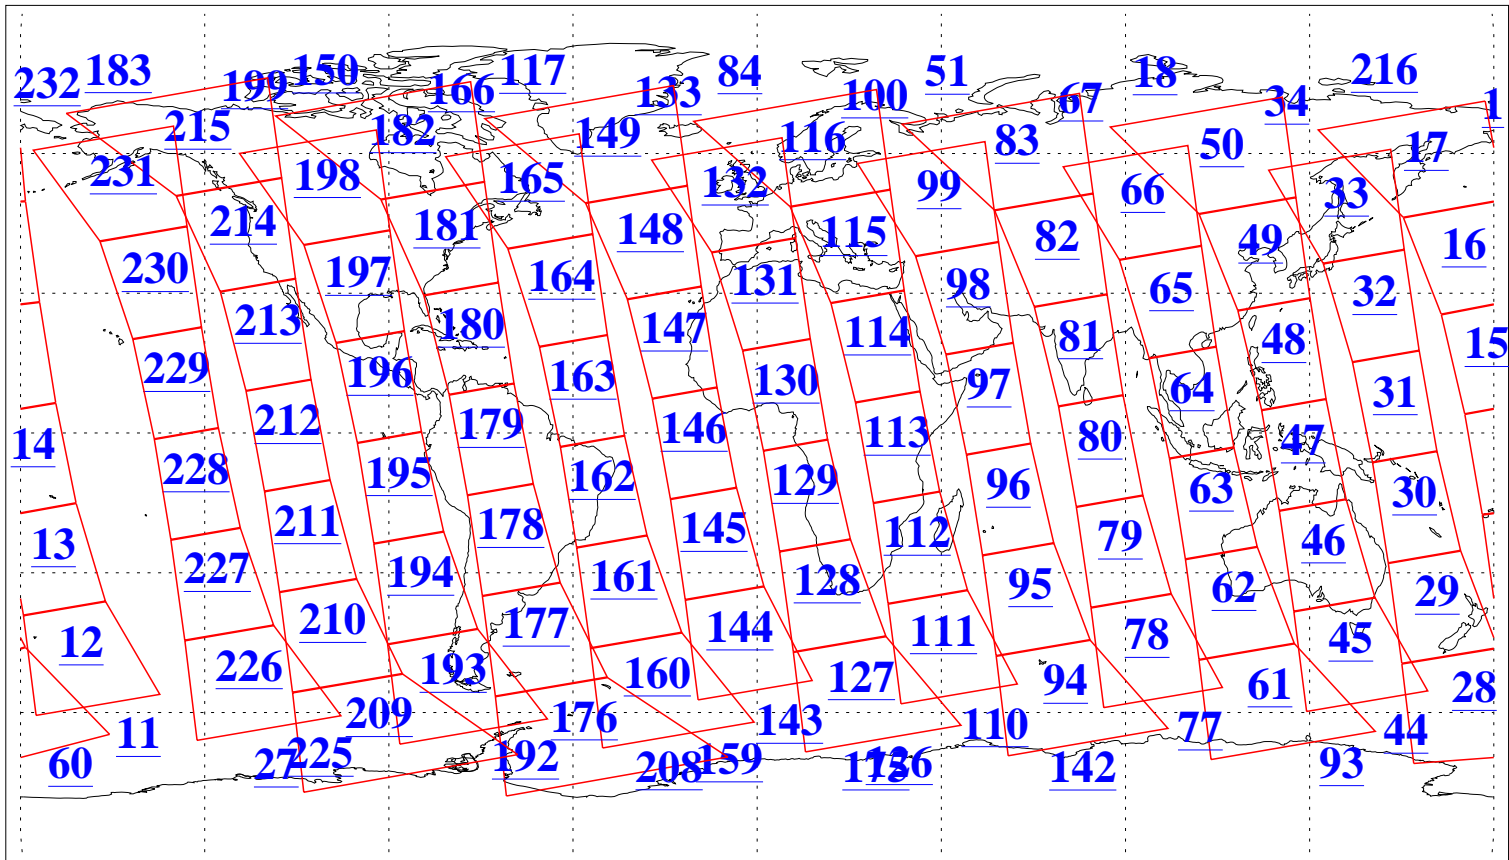

L1B Availability
AMSU Granules: 240
HSB Granules: 0
AIRS Granules: 240

2 Jun 2021
DoY 153
Aqua Day 6969
Granules: 1 to 120

Granules: 121 to 240

Legend: AMSU Available, *HSB Available*, *AIRS Available*

L1B Availability
 AMSU Granules: 240
 HSB Granules: 0
 AIRS Granules: 240

2 Jun 2021
 DoY 153
 Aqua Day 6969

Ascending Granules

Descending Granules

Legend: AMSU Available, *HSB Available*, *AIRS Available*

L1B Availability
 AMSU Granules: 240
 HSB Granules: 0
 AIRS Granules: 240