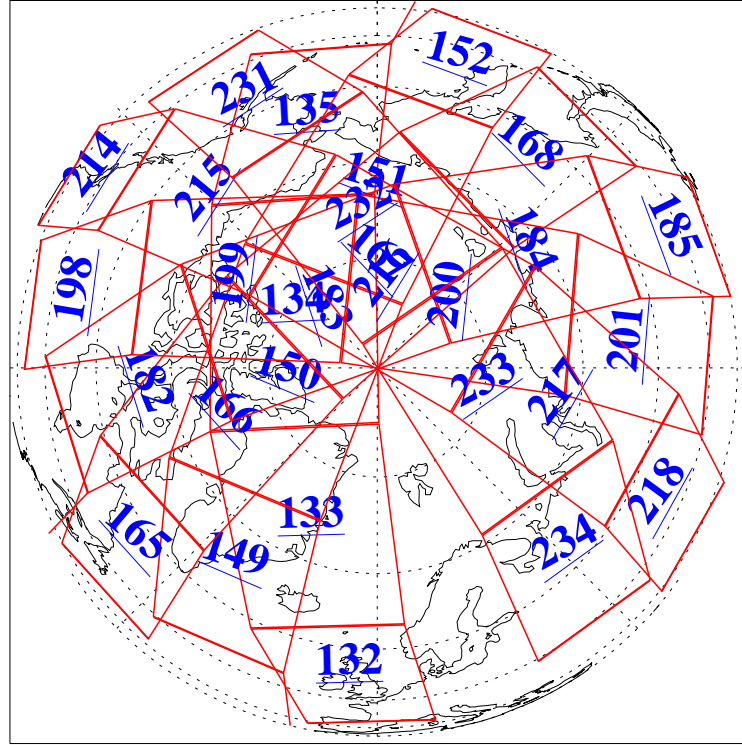

L1B Availability
AMSU Granules: 240
HSB Granules: 0
AIRS Granules: 240

2 Jun 2021
DoY 153
Aqua Day 6969

Northern Hemisphere Granules

Southern Hemisphere Granules