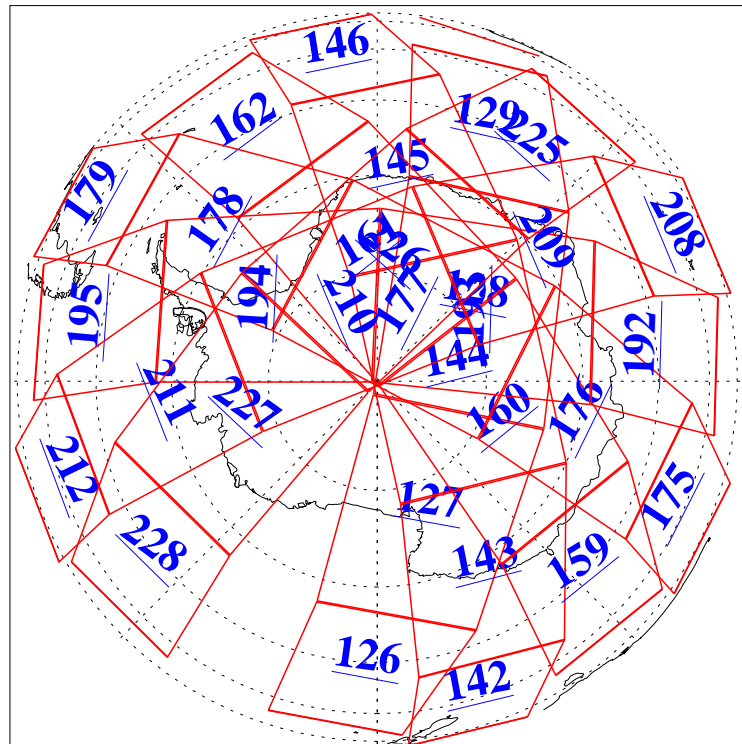

L1B Availability
AMSU Granules: 240
HSB Granules: 0
AIRS Granules: 240

31 May 2021
DoY 151
Aqua Day 6967
Granules: 1 to 120

Granules: 121 to 240

Legend: AMSU Available, HSB Available, AIRS Available

L1B Availability
 AMSU Granules: 240
 HSB Granules: 0
 AIRS Granules: 240

31 May 2021
 DoY 151
 Aqua Day 6967

Ascending Granules

Descending Granules

Legend: AMSU Available, *HSB Available*, *AIRS Available*

L1B Availability
 AMSU Granules: 240
 HSB Granules: 0
 AIRS Granules: 240

31 May 2021
 DoY 151
 Aqua Day 6967

Northern Hemisphere Granules

Southern Hemisphere Granules

Legend: AMSU Available, HSB Available, **AIRS Available**