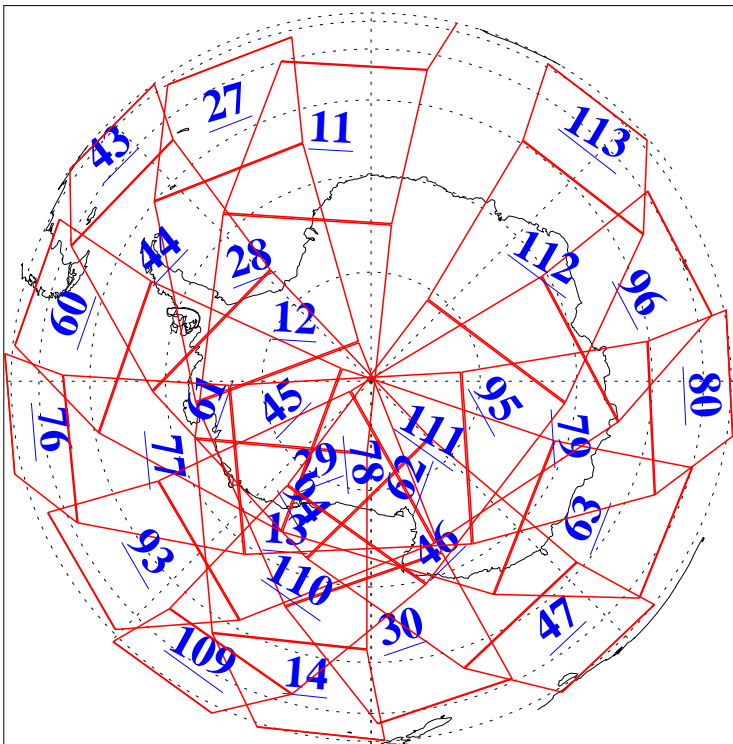

L1B Availability
AMSU Granules: 240
HSB Granules: 0
AIRS Granules: 240

31 May 2021
DoY 151
Aqua Day 6967
Granules: 1 to 120

Granules: 121 to 240

Legend: AMSU Available, HSB Available, AIRS Available

L1B Availability
 AMSU Granules: 240
 HSB Granules: 0
 AIRS Granules: 240

31 May 2021
 DoY 151
 Aqua Day 6967

Ascending Granules

Descending Granules

Legend: AMSU Available, *HSB Available*, *AIRS Available*

L1B Availability
 AMSU Granules: 240
 HSB Granules: 0
 AIRS Granules: 240

31 May 2021
 DoY 151
 Aqua Day 6967

Northern Hemisphere Granules

Southern Hemisphere Granules

Legend: AMSU Available, HSB Available, **AIRS Available**