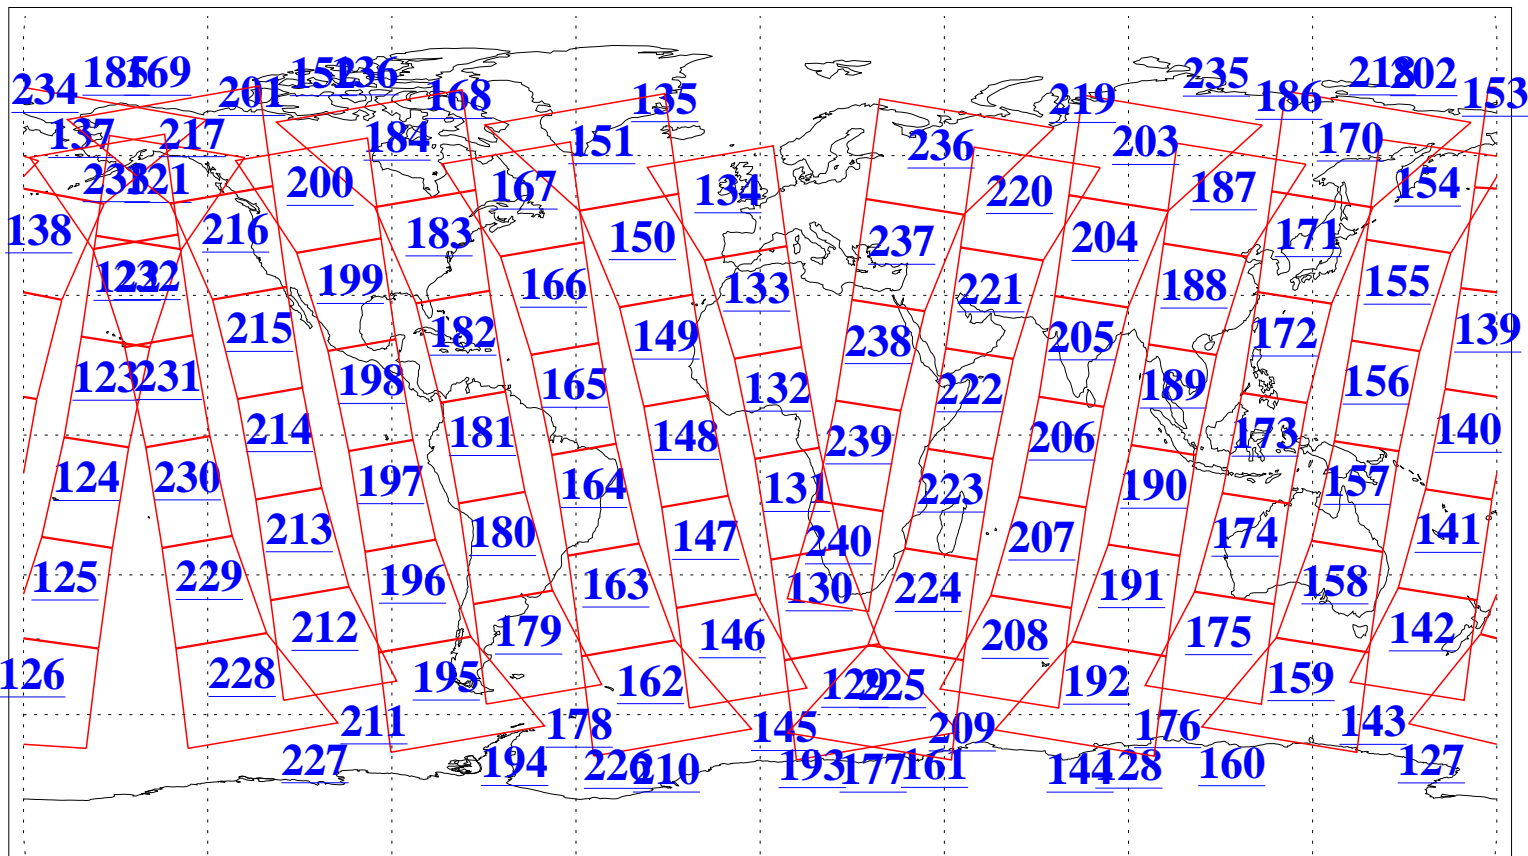

L1B Availability
AMSU Granules: 240
HSB Granules: 0
AIRS Granules: 240

31 May 2021
DoY 151
Aqua Day 6967
Granules: 1 to 120

Granules: 121 to 240

Legend: AMSU Available, HSB Available, AIRS Available

L1B Availability
 AMSU Granules: 240
 HSB Granules: 0
 AIRS Granules: 240