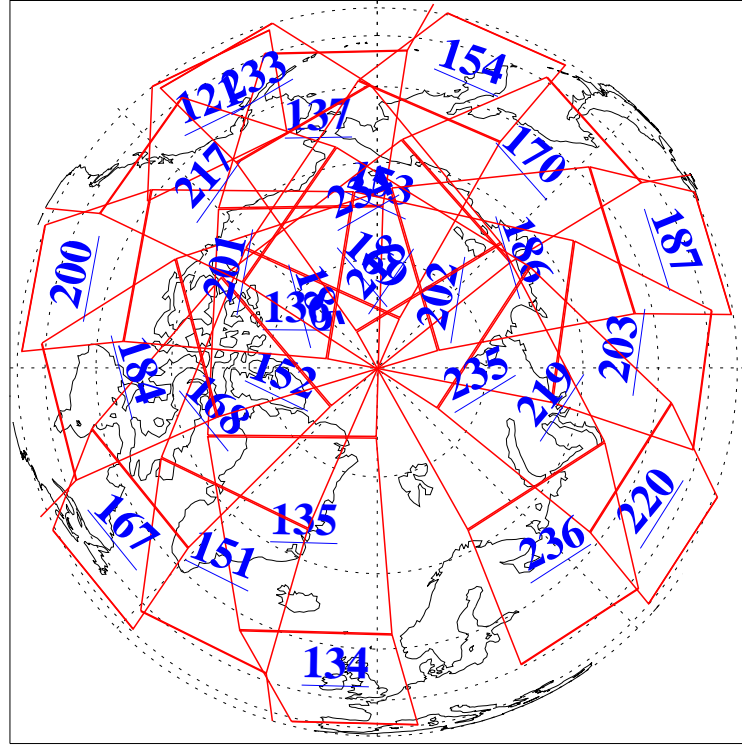

L1B Availability
AMSU Granules: 240
HSB Granules: 0
AIRS Granules: 240

31 May 2021
DoY 151
Aqua Day 6967

Northern Hemisphere Granules

Southern Hemisphere Granules