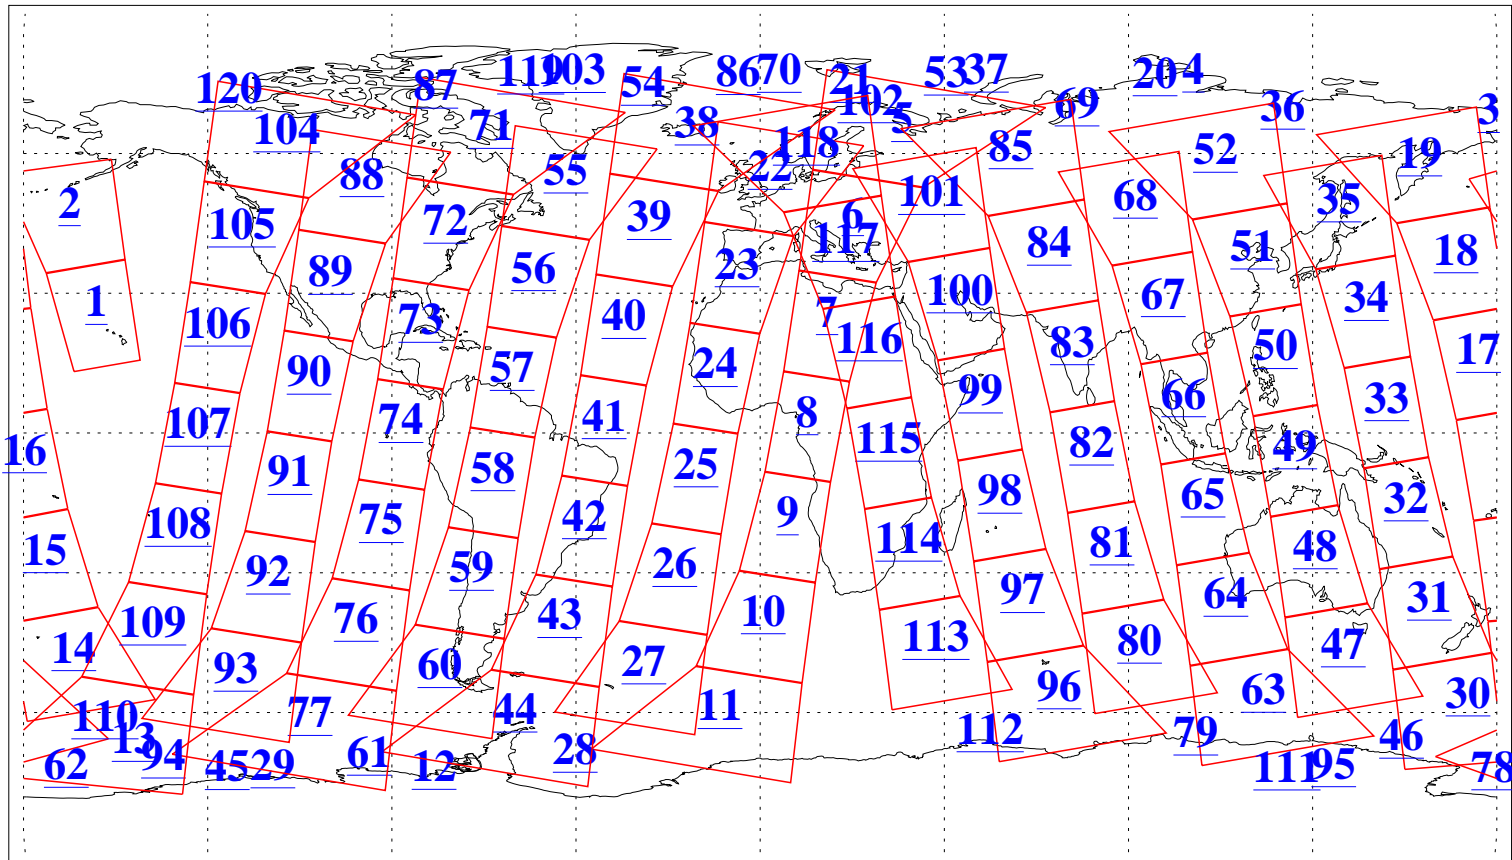

L1B Availability
AMSU Granules: 240
HSB Granules: 0
AIRS Granules: 240

31 May 2021
DoY 151
Aqua Day 6967
Granules: 1 to 120

Granules: 121 to 240

Legend: AMSU Available, HSB Available, AIRS Available

L1B Availability
 AMSU Granules: 240
 HSB Granules: 0
 AIRS Granules: 240

31 May 2021
 DoY 151
 Aqua Day 6967

Ascending Granules

Descending Granules

Legend: AMSU Available, *HSB Available*, *AIRS Available*

L1B Availability
 AMSU Granules: 240
 HSB Granules: 0
 AIRS Granules: 240

31 May 2021
 DoY 151
 Aqua Day 6967

Northern Hemisphere Granules

Southern Hemisphere Granules

Legend: AMSU Available, HSB Available, **AIRS Available**