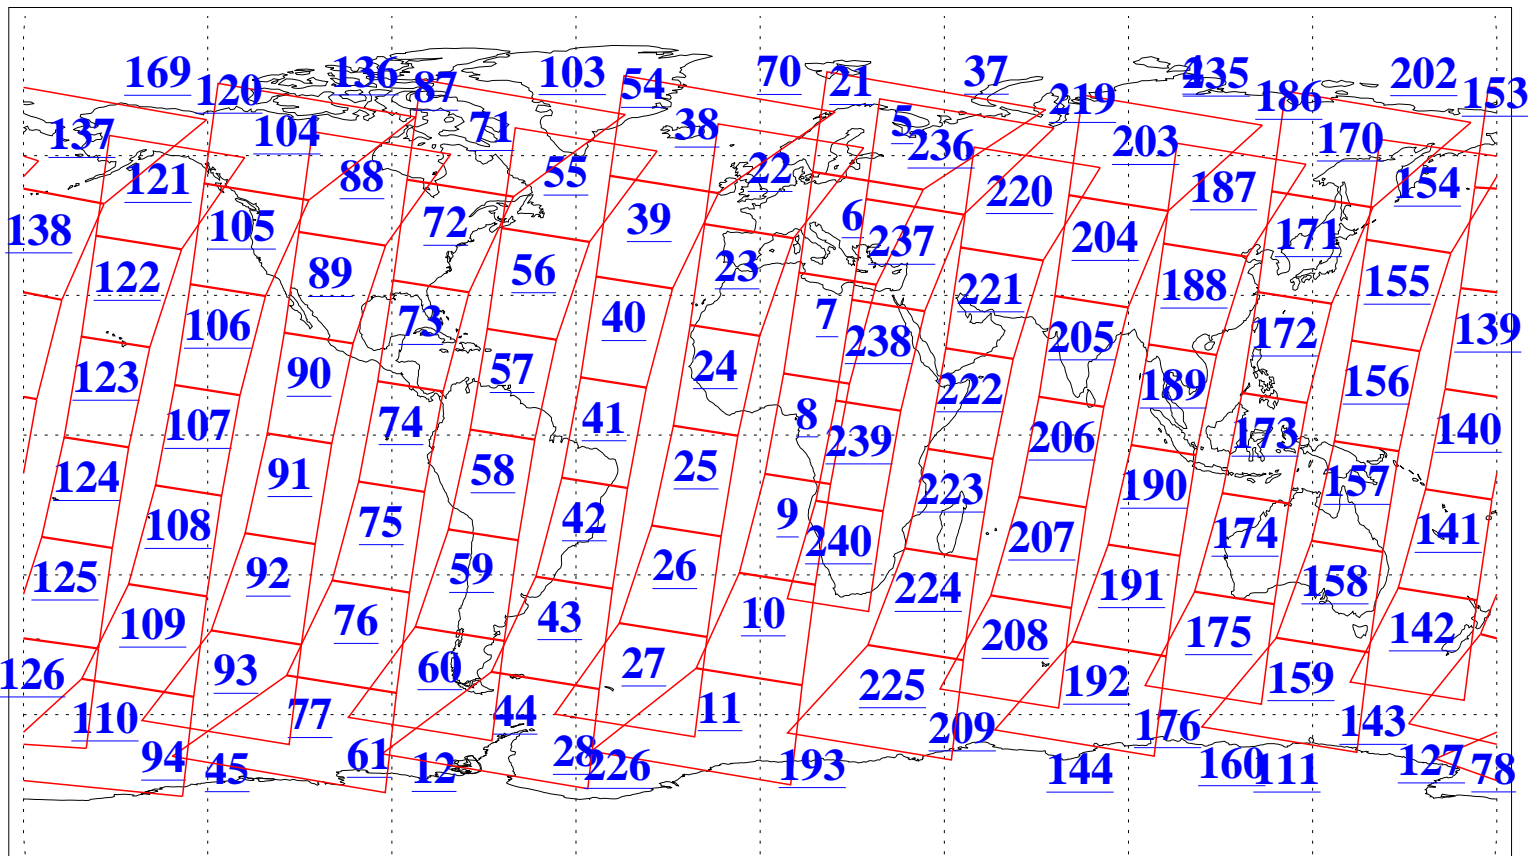

L1B Availability
AMSU Granules: 240
HSB Granules: 0
AIRS Granules: 240

31 May 2021
DoY 151
Aqua Day 6967
Granules: 1 to 120

Granules: 121 to 240

Legend: AMSU Available, HSB Available, AIRS Available

L1B Availability
 AMSU Granules: 240
 HSB Granules: 0
 AIRS Granules: 240

31 May 2021
 DoY 151
 Aqua Day 6967

Ascending Granules

Descending Granules

Legend: AMSU Available, *HSB Available*, *AIRS Available*

L1B Availability
 AMSU Granules: 240
 HSB Granules: 0
 AIRS Granules: 240

31 May 2021
 DoY 151
 Aqua Day 6967

Northern Hemisphere Granules

Southern Hemisphere Granules

Legend: AMSU Available, HSB Available, **AIRS Available**