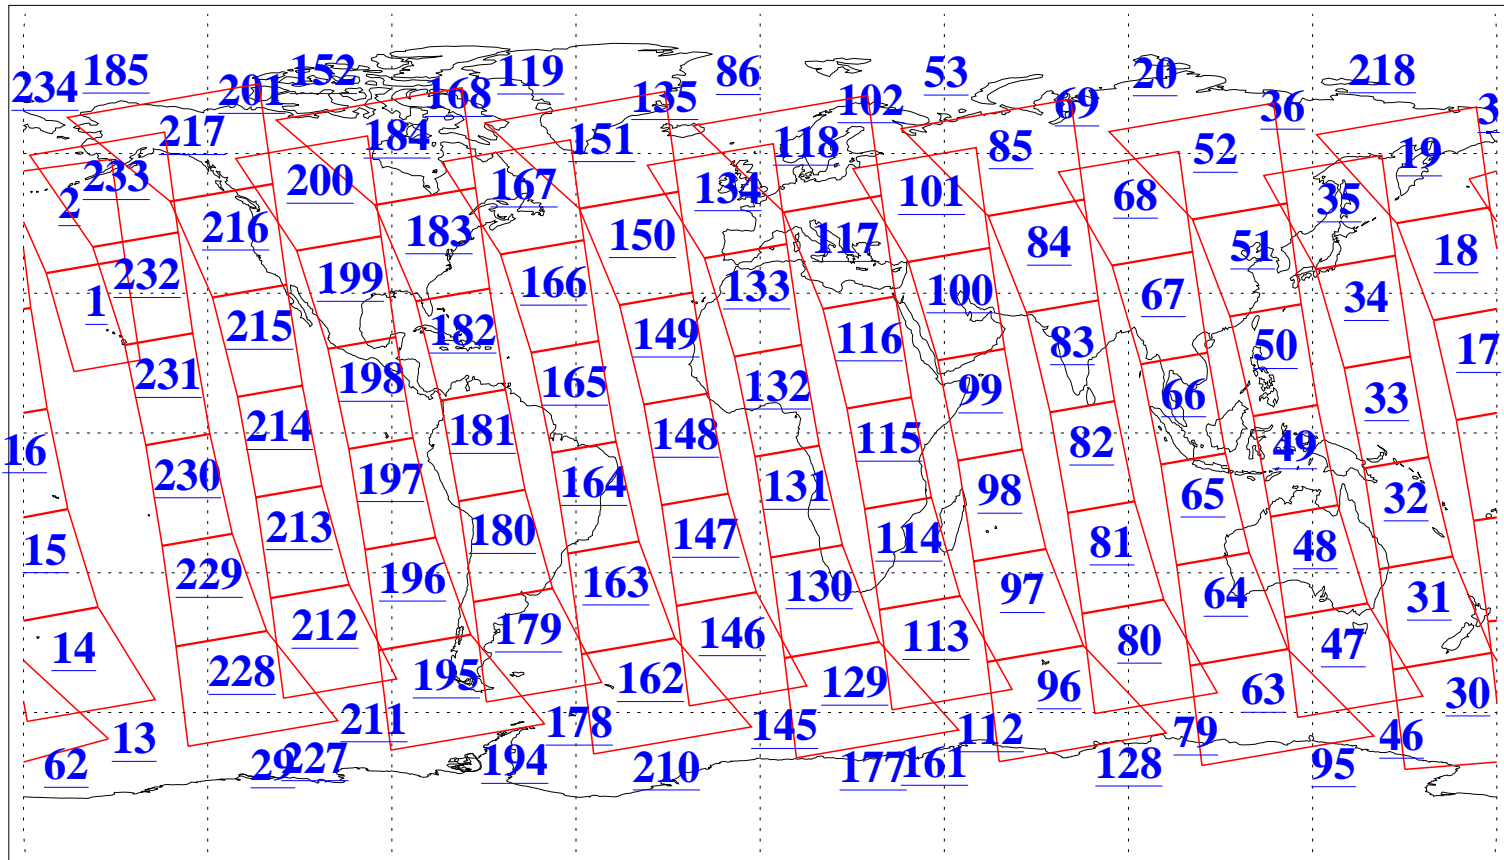

L1B Availability
AMSU Granules: 240
HSB Granules: 0
AIRS Granules: 240

31 May 2021
DoY 151
Aqua Day 6967
Granules: 1 to 120

Granules: 121 to 240

Legend: AMSU Available, HSB Available, AIRS Available

L1B Availability
 AMSU Granules: 240
 HSB Granules: 0
 AIRS Granules: 240

31 May 2021
 DoY 151
 Aqua Day 6967

Ascending Granules

Descending Granules

Legend: AMSU Available, *HSB Available*, *AIRS Available*

L1B Availability
 AMSU Granules: 240
 HSB Granules: 0
 AIRS Granules: 240

31 May 2021
 DoY 151
 Aqua Day 6967

Northern Hemisphere Granules

Southern Hemisphere Granules

Legend: AMSU Available, HSB Available, **AIRS Available**