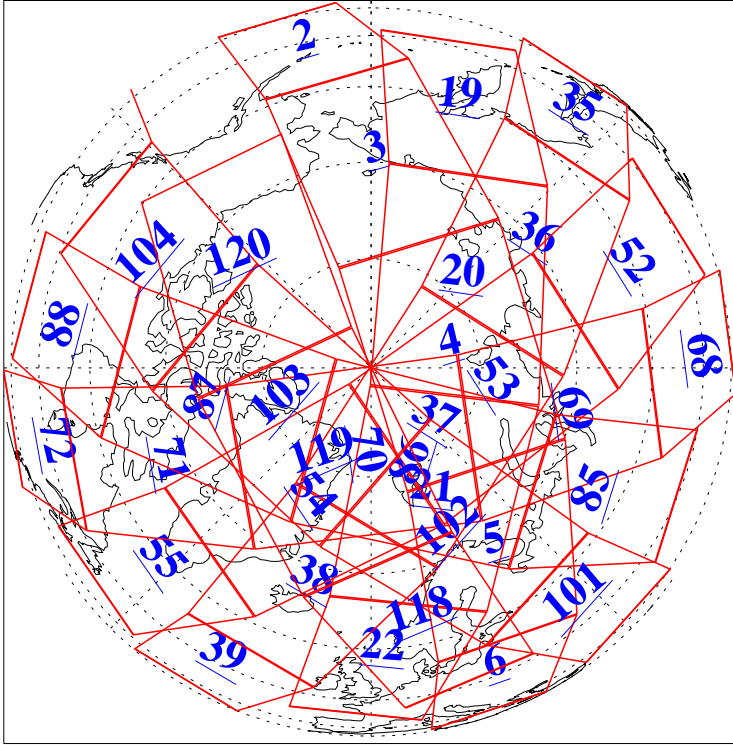

L1B Availability
AMSU Granules: 240
HSB Granules: 0
AIRS Granules: 240

31 May 2021
DoY 151
Aqua Day 6967
Granules: 1 to 120

Granules: 121 to 240

Legend: AMSU Available, HSB Available, AIRS Available

L1B Availability
 AMSU Granules: 240
 HSB Granules: 0
 AIRS Granules: 240

31 May 2021
 DoY 151
 Aqua Day 6967

Ascending Granules

Descending Granules

Legend: AMSU Available, *HSB Available*, *AIRS Available*

L1B Availability
 AMSU Granules: 240
 HSB Granules: 0
 AIRS Granules: 240

31 May 2021
 DoY 151
 Aqua Day 6967

Northern Hemisphere Granules

Southern Hemisphere Granules

Legend: AMSU Available, HSB Available, **AIRS Available**