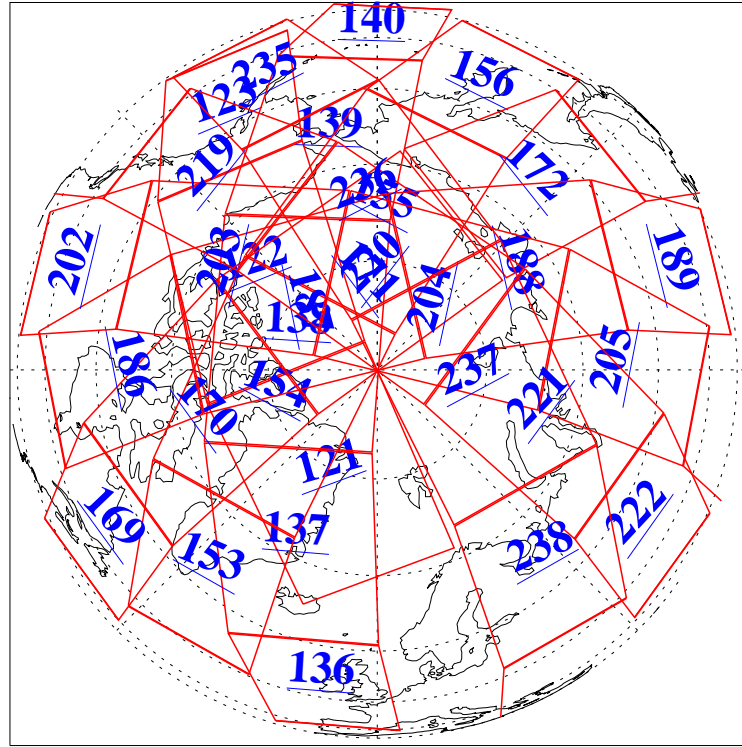

29 May 2021
 DoY 149
 Aqua Day 6965

Ascending Granules

Descending Granules

Legend: AMSU Available, HSB Available, AIRS Available

L1B Availability
 AMSU Granules: 240
 HSB Granules: 0
 AIRS Granules: 240

29 May 2021
 DoY 149
 Aqua Day 6965

Northern Hemisphere Granules

Southern Hemisphere Granules

Legend: AMSU Available, HSB Available, AIRS Available