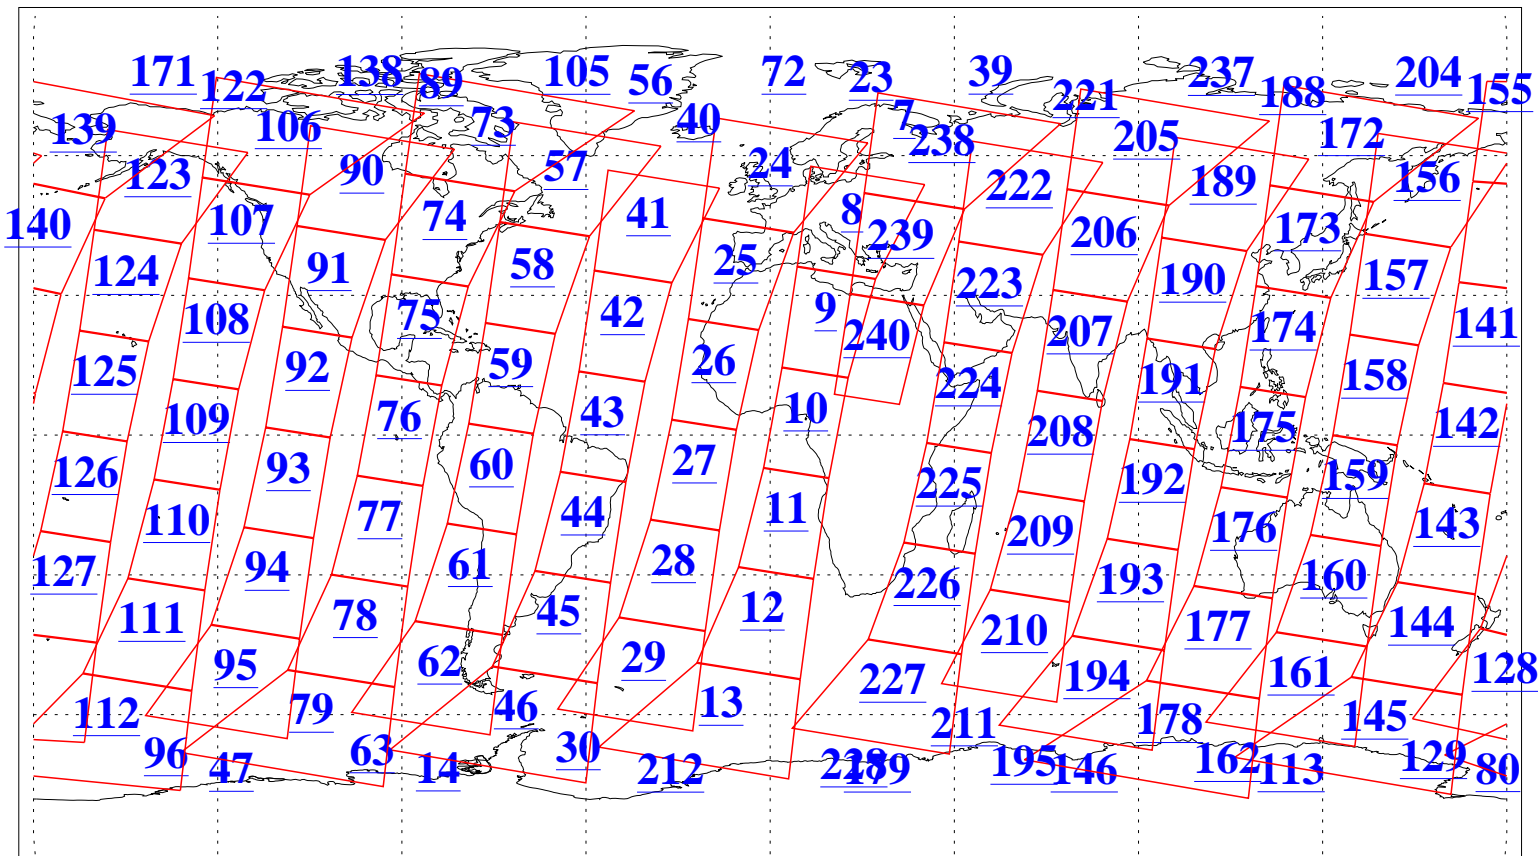

L1B Availability
AMSU Granules: 240
HSB Granules: 0
AIRS Granules: 240

29 May 2021
DoY 149
Aqua Day 6965
Granules: 1 to 120

Granules: 121 to 240

Legend: AMSU Available, HSB Available, AIRS Available

L1B Availability
 AMSU Granules: 240
 HSB Granules: 0
 AIRS Granules: 240

29 May 2021
 DoY 149
 Aqua Day 6965

Ascending Granules

Descending Granules

Legend: AMSU Available, HSB Available, AIRS Available

L1B Availability
 AMSU Granules: 240
 HSB Granules: 0
 AIRS Granules: 240

29 May 2021
 DoY 149
 Aqua Day 6965

Northern Hemisphere Granules

Southern Hemisphere Granules

Legend: AMSU Available, HSB Available, AIRS Available