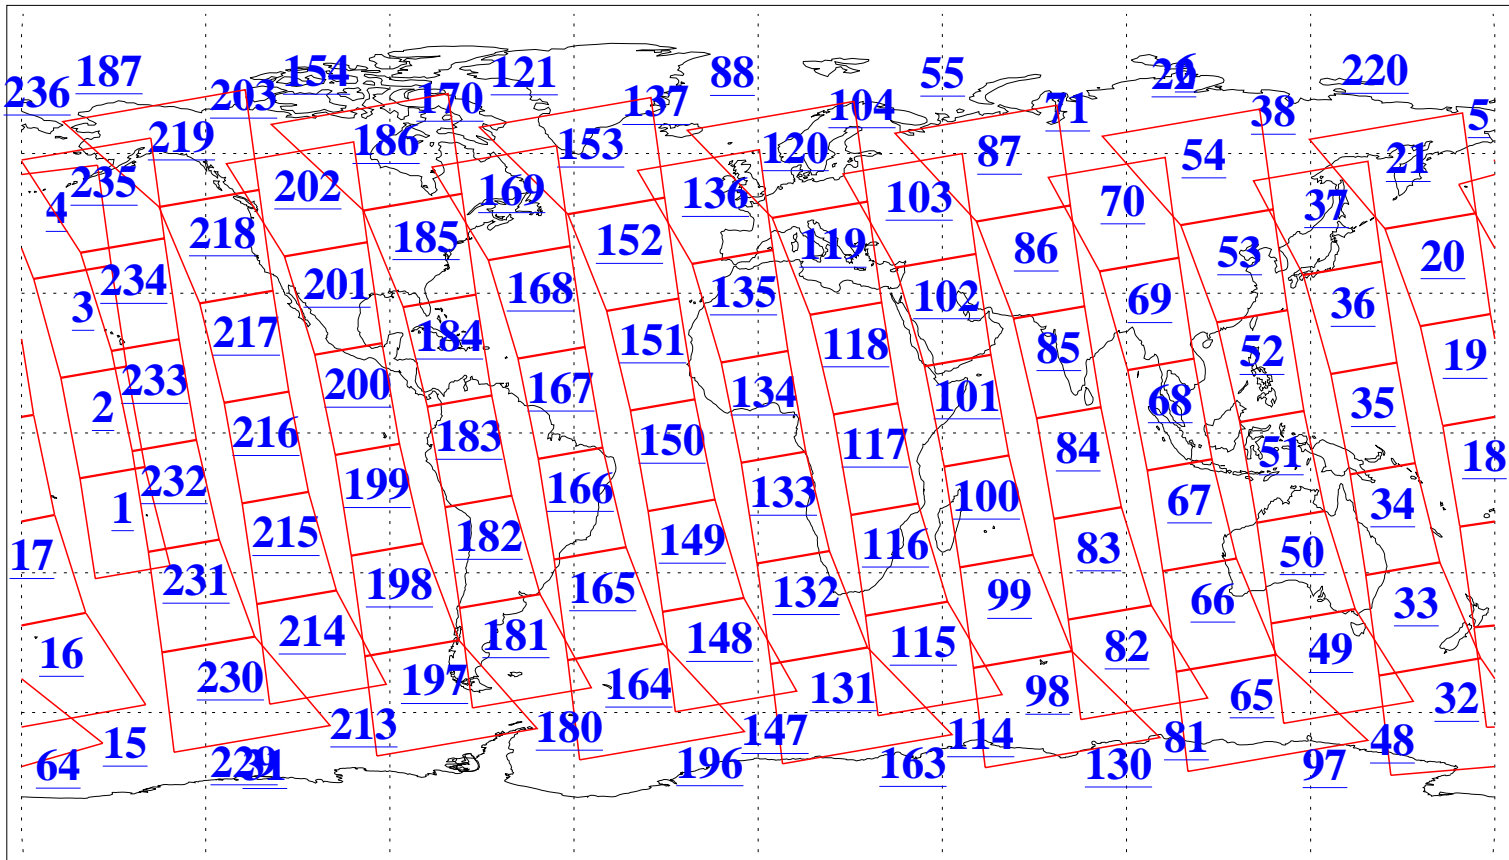

L1B Availability
AMSU Granules: 240
HSB Granules: 0
AIRS Granules: 240

29 May 2021
DoY 149
Aqua Day 6965
Granules: 1 to 120

Granules: 121 to 240

Legend: AMSU Available, HSB Available, AIRS Available

L1B Availability
 AMSU Granules: 240
 HSB Granules: 0
 AIRS Granules: 240

29 May 2021
 DoY 149
 Aqua Day 6965

Ascending Granules

Descending Granules

Legend: AMSU Available, HSB Available, AIRS Available

L1B Availability
 AMSU Granules: 240
 HSB Granules: 0
 AIRS Granules: 240

29 May 2021
 DoY 149
 Aqua Day 6965

Northern Hemisphere Granules

Southern Hemisphere Granules

Legend: AMSU Available, HSB Available, AIRS Available