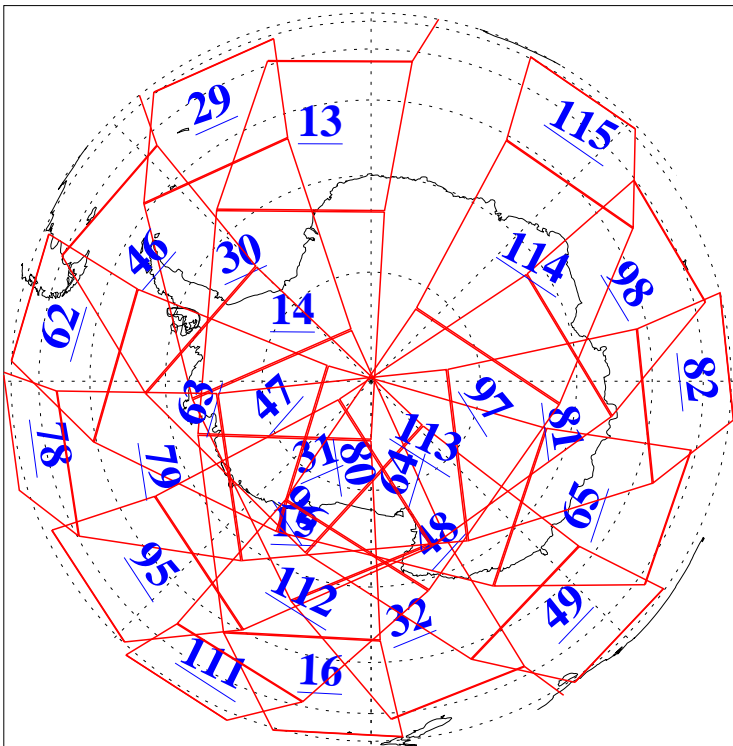

L1B Availability
AMSU Granules: 240
HSB Granules: 0
AIRS Granules: 240

29 May 2021
DoY 149
Aqua Day 6965
Granules: 1 to 120

Granules: 121 to 240

Legend: AMSU Available, HSB Available, AIRS Available

L1B Availability
 AMSU Granules: 240
 HSB Granules: 0
 AIRS Granules: 240

29 May 2021
 DoY 149
 Aqua Day 6965

Ascending Granules

Descending Granules

Legend: AMSU Available, HSB Available, AIRS Available

L1B Availability
 AMSU Granules: 240
 HSB Granules: 0
 AIRS Granules: 240

29 May 2021
 DoY 149
 Aqua Day 6965

Northern Hemisphere Granules

Southern Hemisphere Granules

Legend: AMSU Available, HSB Available, AIRS Available