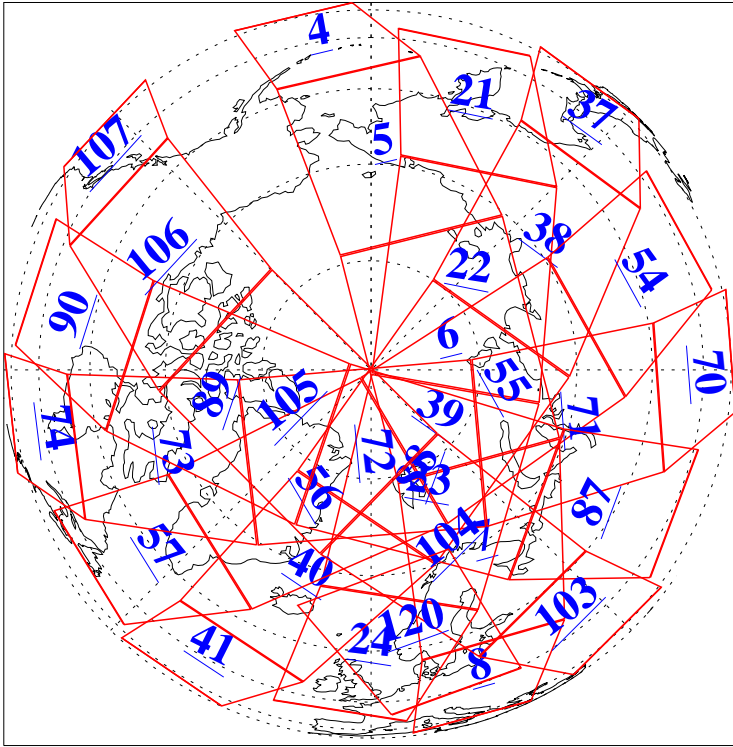

L1B Availability
AMSU Granules: 240
HSB Granules: 0
AIRS Granules: 240

29 May 2021
DoY 149
Aqua Day 6965
Granules: 1 to 120

Granules: 121 to 240

Legend: AMSU Available, HSB Available, AIRS Available

L1B Availability
 AMSU Granules: 240
 HSB Granules: 0
 AIRS Granules: 240

29 May 2021
 DoY 149
 Aqua Day 6965

Ascending Granules

Descending Granules

Legend: AMSU Available, HSB Available, AIRS Available

L1B Availability
 AMSU Granules: 240
 HSB Granules: 0
 AIRS Granules: 240

29 May 2021
 DoY 149
 Aqua Day 6965

Northern Hemisphere Granules

Southern Hemisphere Granules

Legend: AMSU Available, HSB Available, AIRS Available