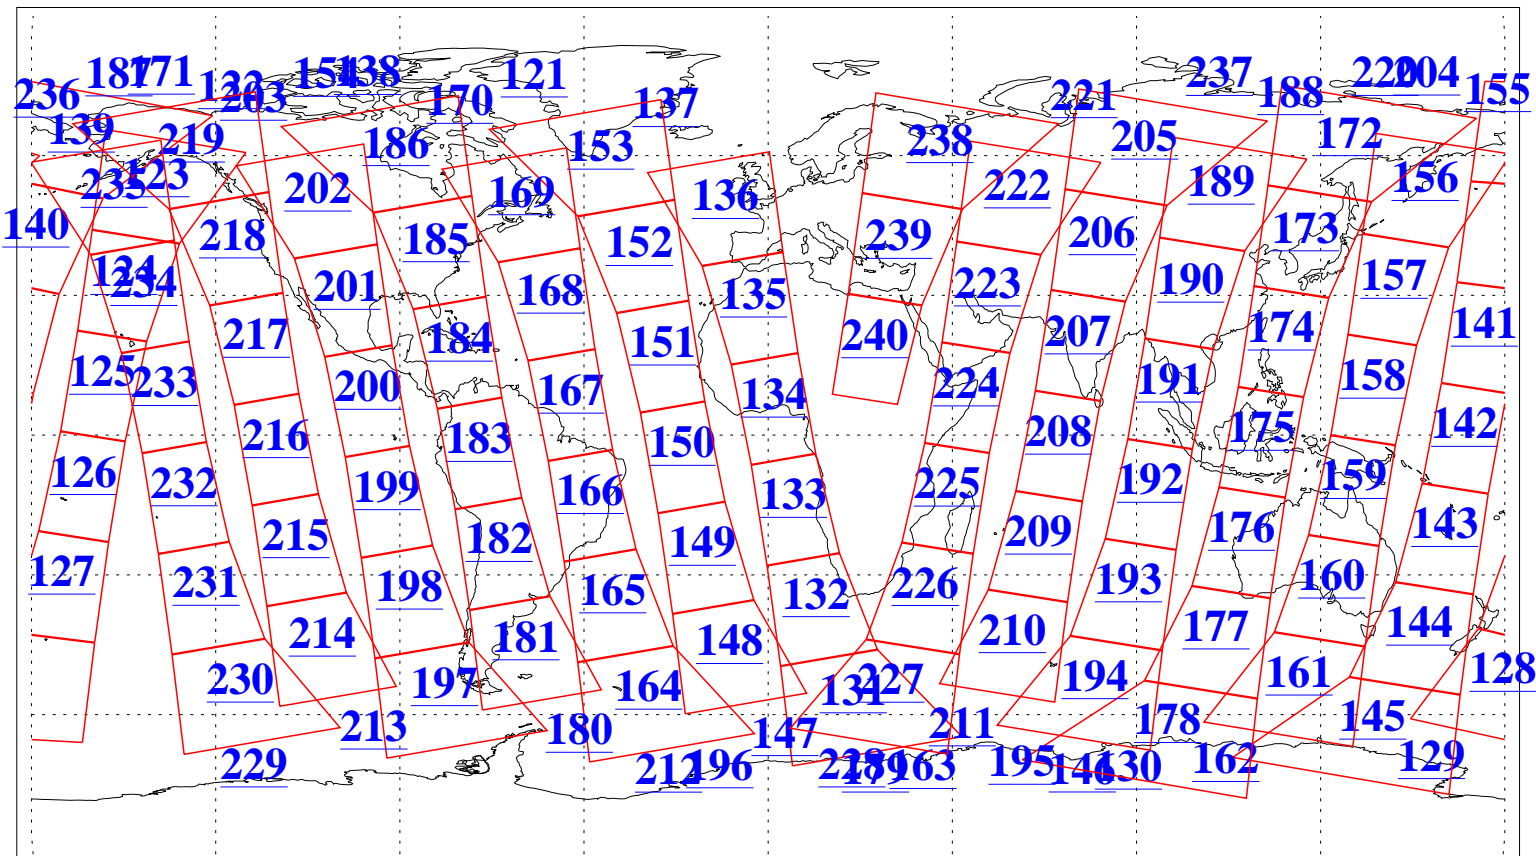

L1B Availability
AMSU Granules: 240
HSB Granules: 0
AIRS Granules: 240

29 May 2021
DoY 149
Aqua Day 6965
Granules: 1 to 120

Granules: 121 to 240

Legend: AMSU Available, HSB Available, AIRS Available

L1B Availability
 AMSU Granules: 240
 HSB Granules: 0
 AIRS Granules: 240

29 May 2021
 DoY 149
 Aqua Day 6965

Ascending Granules

Descending Granules

Legend: AMSU Available, HSB Available, AIRS Available

L1B Availability
 AMSU Granules: 240
 HSB Granules: 0
 AIRS Granules: 240

29 May 2021
 DoY 149
 Aqua Day 6965

Northern Hemisphere Granules

Southern Hemisphere Granules

Legend: AMSU Available, HSB Available, AIRS Available