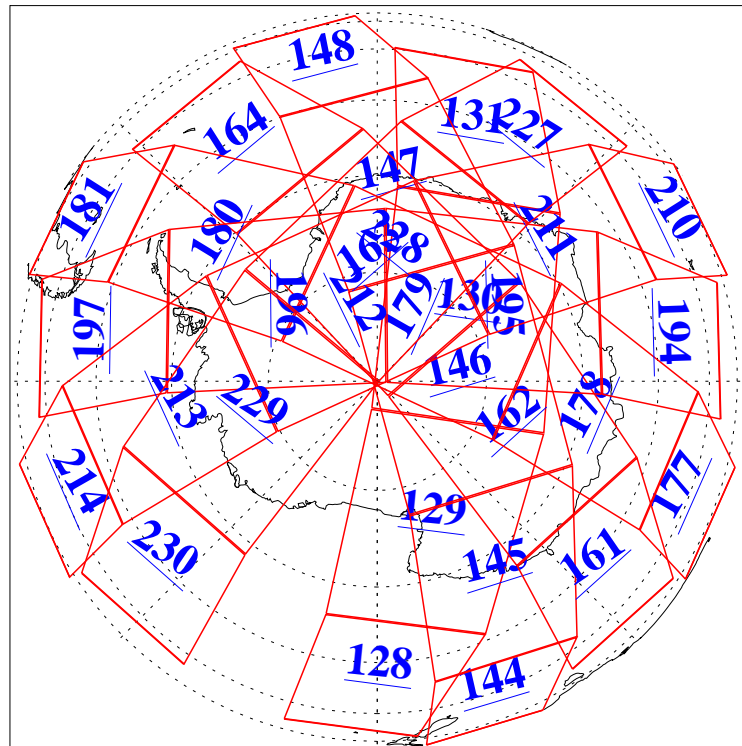

29 May 2021
 DoY 149
 Aqua Day 6965

Ascending Granules

Descending Granules

Legend: AMSU Available, HSB Available, AIRS Available

L1B Availability
 AMSU Granules: 240
 HSB Granules: 0
 AIRS Granules: 240

29 May 2021
 DoY 149
 Aqua Day 6965

Northern Hemisphere Granules

Southern Hemisphere Granules

Legend: AMSU Available, HSB Available, AIRS Available