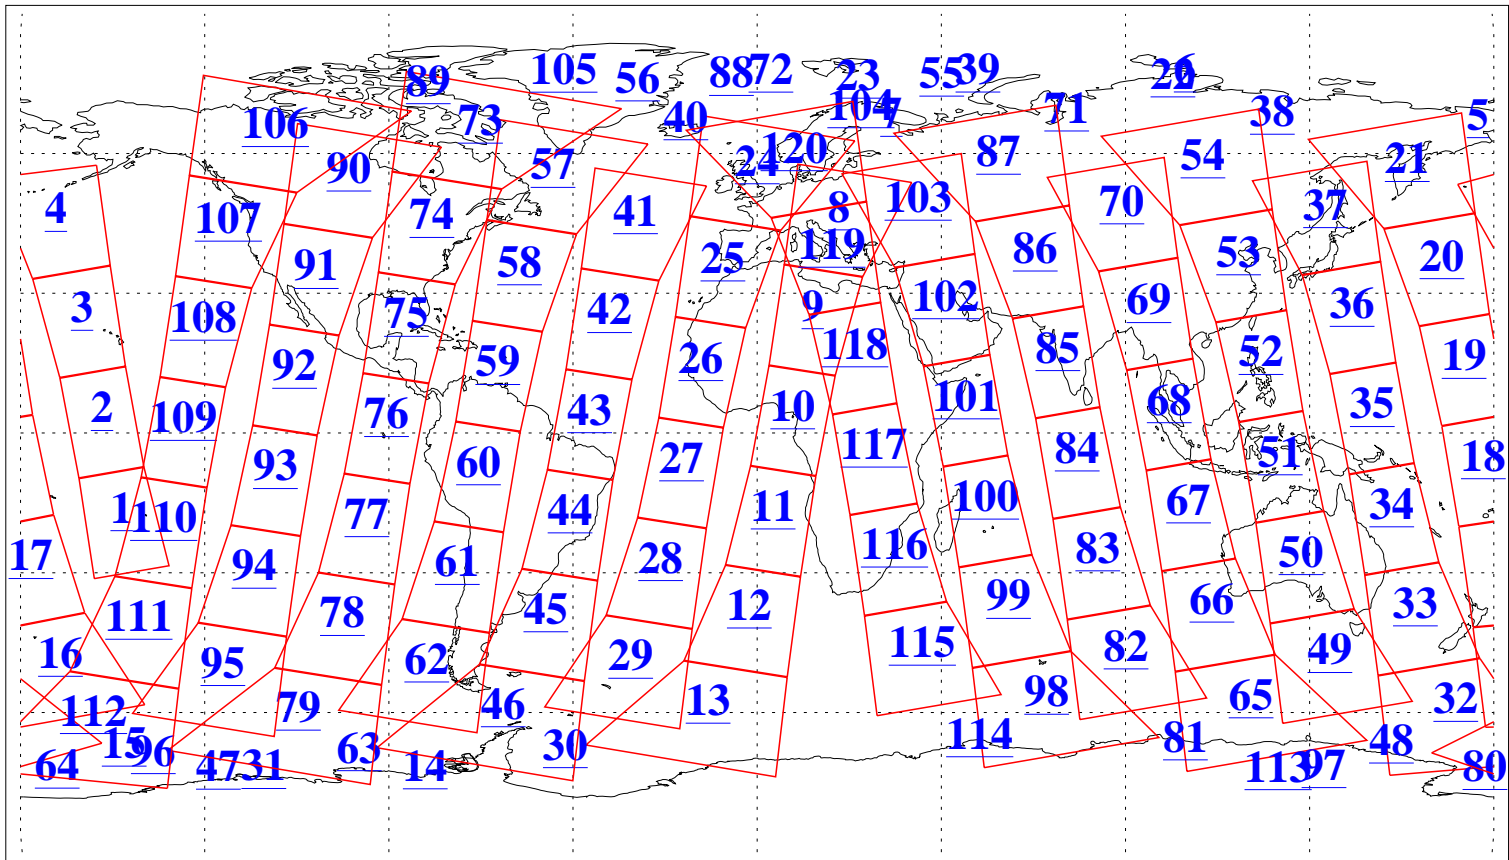

L1B Availability
AMSU Granules: 240
HSB Granules: 0
AIRS Granules: 240

29 May 2021
DoY 149
Aqua Day 6965
Granules: 1 to 120

Granules: 121 to 240

Legend: AMSU Available, HSB Available, AIRS Available

L1B Availability
 AMSU Granules: 240
 HSB Granules: 0
 AIRS Granules: 240

29 May 2021
 DoY 149
 Aqua Day 6965

Ascending Granules

Descending Granules

Legend: AMSU Available, HSB Available, AIRS Available

L1B Availability
 AMSU Granules: 240
 HSB Granules: 0
 AIRS Granules: 240

29 May 2021
 DoY 149
 Aqua Day 6965

Northern Hemisphere Granules

Southern Hemisphere Granules

Legend: AMSU Available, HSB Available, AIRS Available