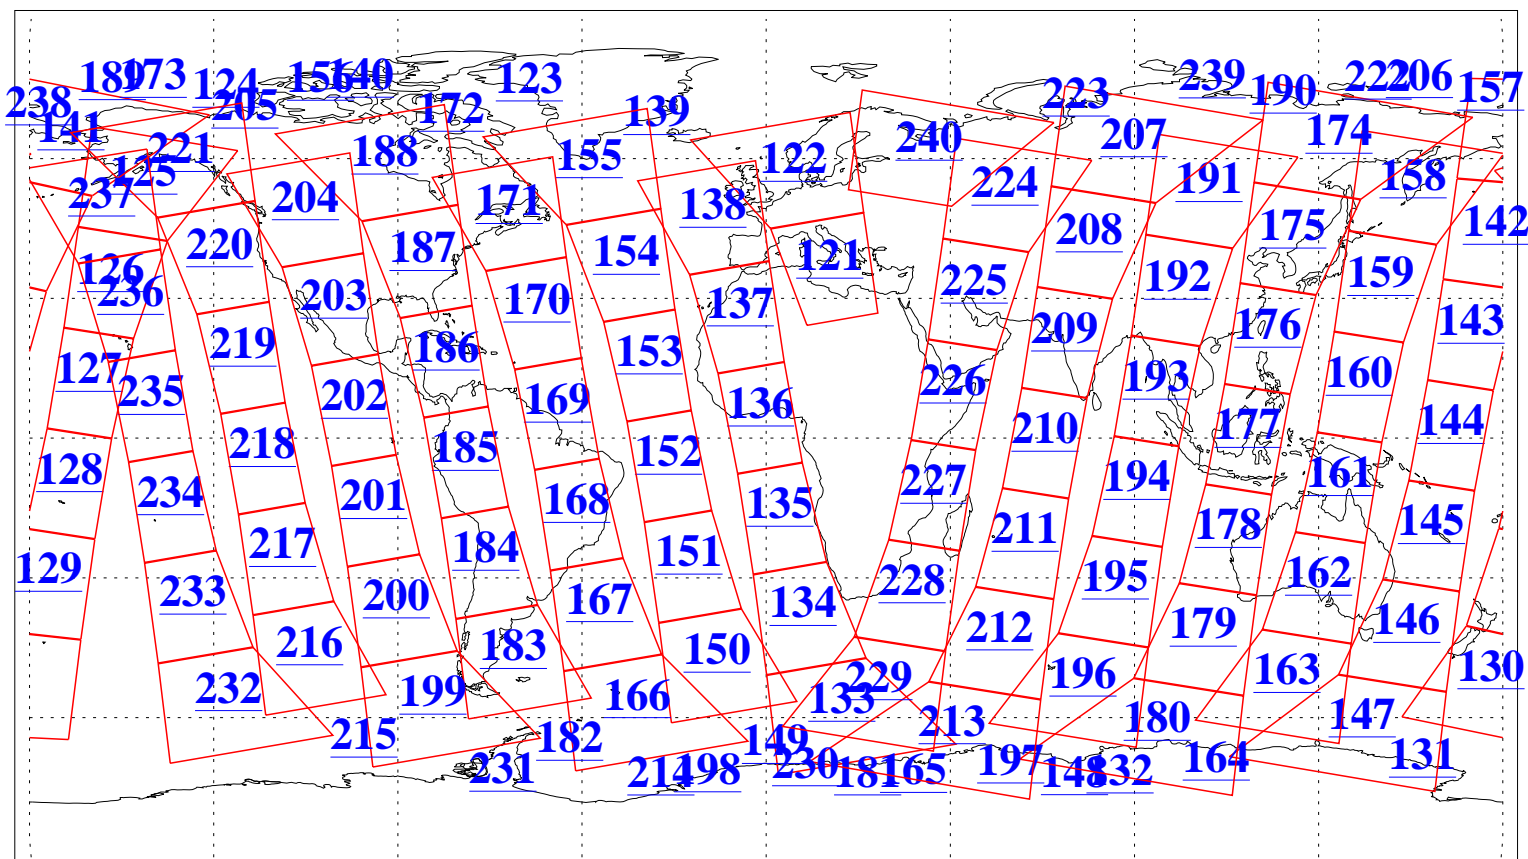

L1B Availability  
AMSU Granules: 240  
HSB Granules: 0  
AIRS Granules: 240

27 May 2021  
DoY 147  
Aqua Day 6963  
Granules: 1 to 120

Granules: 121 to 240

Legend: AMSU Available, HSB Available, AIRS Available

L1B Availability  
 AMSU Granules: 240  
 HSB Granules: 0  
 AIRS Granules: 240

27 May 2021  
 DoY 147  
 Aqua Day 6963

Ascending Granules

Descending Granules

Legend: AMSU Available, *HSB Available*, *AIRS Available*

L1B Availability  
 AMSU Granules: 240  
 HSB Granules: 0  
 AIRS Granules: 240

27 May 2021  
 DoY 147  
 Aqua Day 6963

Northern Hemisphere Granules

Southern Hemisphere Granules

Legend: AMSU Available, **HSB Available**, **AIRS Available**