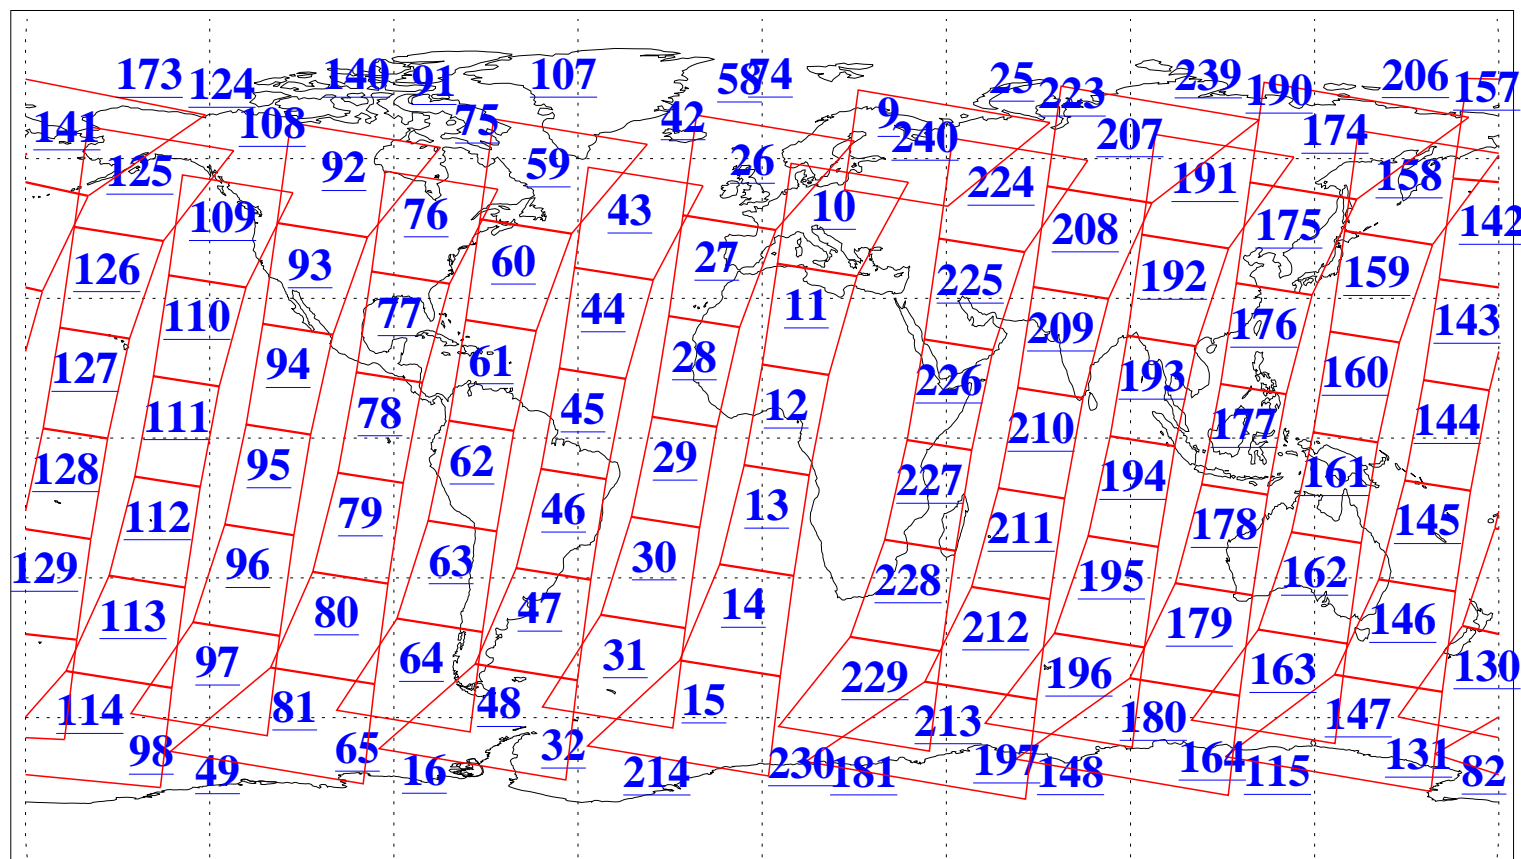

L1B Availability  
AMSU Granules: 240  
HSB Granules: 0  
AIRS Granules: 240

27 May 2021  
DoY 147  
Aqua Day 6963  
Granules: 1 to 120

Granules: 121 to 240

Legend: AMSU Available, HSB Available, AIRS Available

L1B Availability  
 AMSU Granules: 240  
 HSB Granules: 0  
 AIRS Granules: 240

27 May 2021  
 DoY 147  
 Aqua Day 6963

Ascending Granules

Descending Granules

Legend: AMSU Available, *HSB Available*, *AIRS Available*

L1B Availability  
 AMSU Granules: 240  
 HSB Granules: 0  
 AIRS Granules: 240

27 May 2021  
 DoY 147  
 Aqua Day 6963

Northern Hemisphere Granules

Southern Hemisphere Granules

Legend: AMSU Available, **HSB Available**, **AIRS Available**