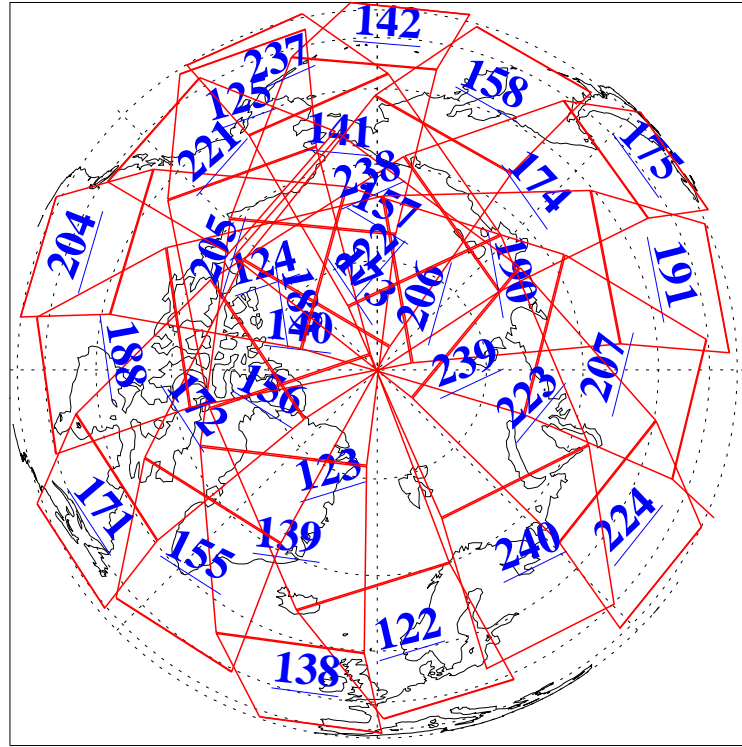

L1B Availability  
 AMSU Granules: 240  
 HSB Granules: 0  
 AIRS Granules: 240

27 May 2021  
 DoY 147  
 Aqua Day 6963

Ascending Granules

Descending Granules

Legend: AMSU Available, *HSB Available*, *AIRS Available*

L1B Availability  
 AMSU Granules: 240  
 HSB Granules: 0  
 AIRS Granules: 240

27 May 2021  
 DoY 147  
 Aqua Day 6963

Northern Hemisphere Granules

Southern Hemisphere Granules

Legend: AMSU Available, **HSB Available**, **AIRS Available**