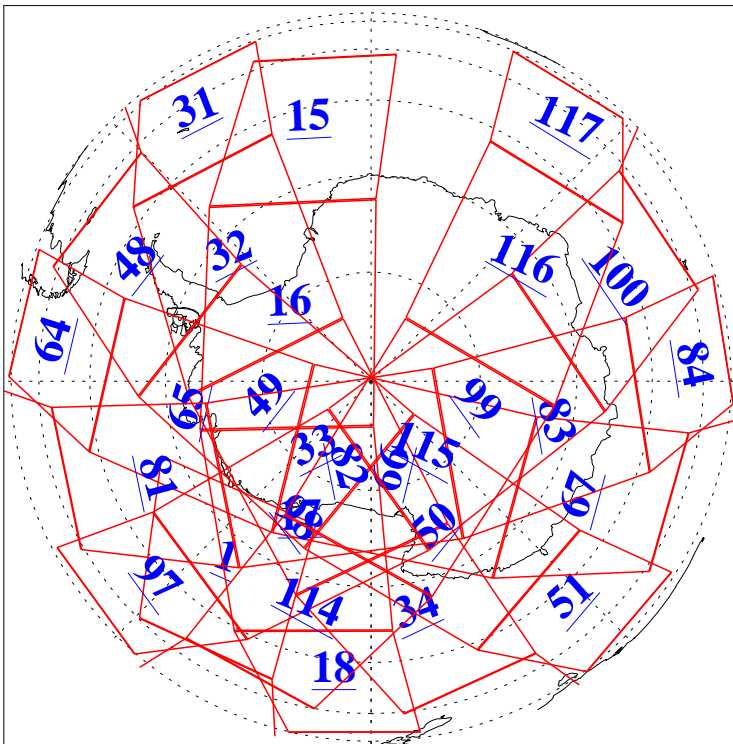

L1B Availability  
AMSU Granules: 240  
HSB Granules: 0  
AIRS Granules: 240

27 May 2021  
DoY 147  
Aqua Day 6963  
Granules: 1 to 120

Granules: 121 to 240

Legend: AMSU Available, HSB Available, AIRS Available

L1B Availability  
 AMSU Granules: 240  
 HSB Granules: 0  
 AIRS Granules: 240

27 May 2021  
 DoY 147  
 Aqua Day 6963

Ascending Granules

Descending Granules

Legend: AMSU Available, *HSB Available*, *AIRS Available*

L1B Availability  
 AMSU Granules: 240  
 HSB Granules: 0  
 AIRS Granules: 240

27 May 2021  
 DoY 147  
 Aqua Day 6963

Northern Hemisphere Granules

Southern Hemisphere Granules

Legend: AMSU Available, **HSB Available**, **AIRS Available**