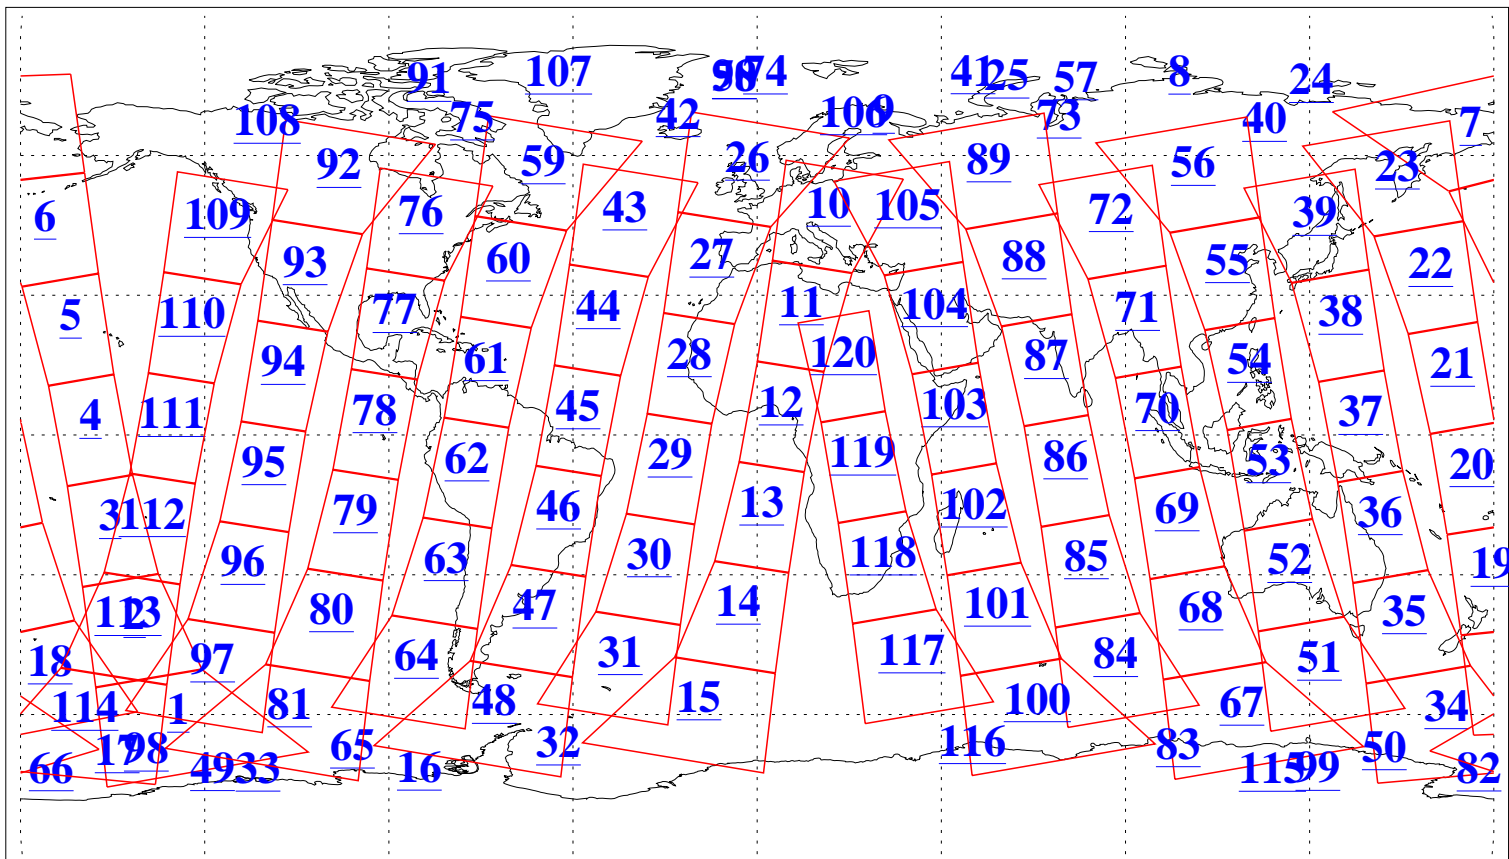

L1B Availability  
AMSU Granules: 240  
HSB Granules: 0  
AIRS Granules: 240

27 May 2021  
DoY 147  
Aqua Day 6963  
Granules: 1 to 120

Granules: 121 to 240

Legend: AMSU Available, HSB Available, AIRS Available

L1B Availability  
 AMSU Granules: 240  
 HSB Granules: 0  
 AIRS Granules: 240

27 May 2021  
 DoY 147  
 Aqua Day 6963

Ascending Granules

Descending Granules

Legend: AMSU Available, *HSB Available*, *AIRS Available*

L1B Availability  
 AMSU Granules: 240  
 HSB Granules: 0  
 AIRS Granules: 240

27 May 2021  
 DoY 147  
 Aqua Day 6963

Northern Hemisphere Granules

Southern Hemisphere Granules

Legend: AMSU Available, **HSB Available**, **AIRS Available**