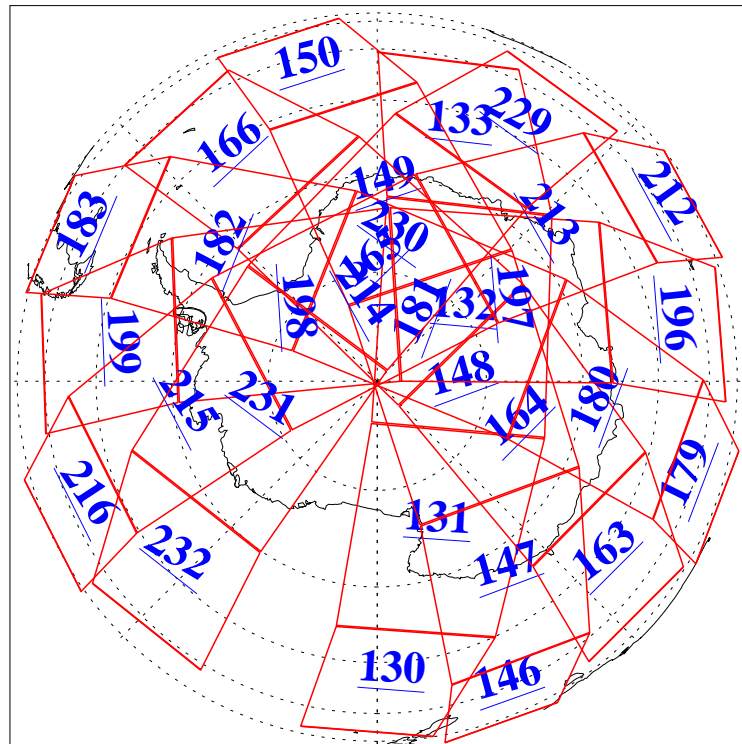

L1B Availability  
 AMSU Granules: 240  
 HSB Granules: 0  
 AIRS Granules: 240

27 May 2021  
 DoY 147  
 Aqua Day 6963

Ascending Granules

Descending Granules

Legend: AMSU Available, *HSB Available*, *AIRS Available*

L1B Availability  
 AMSU Granules: 240  
 HSB Granules: 0  
 AIRS Granules: 240

27 May 2021  
 DoY 147  
 Aqua Day 6963

Northern Hemisphere Granules

Southern Hemisphere Granules

Legend: AMSU Available, **HSB Available**, **AIRS Available**