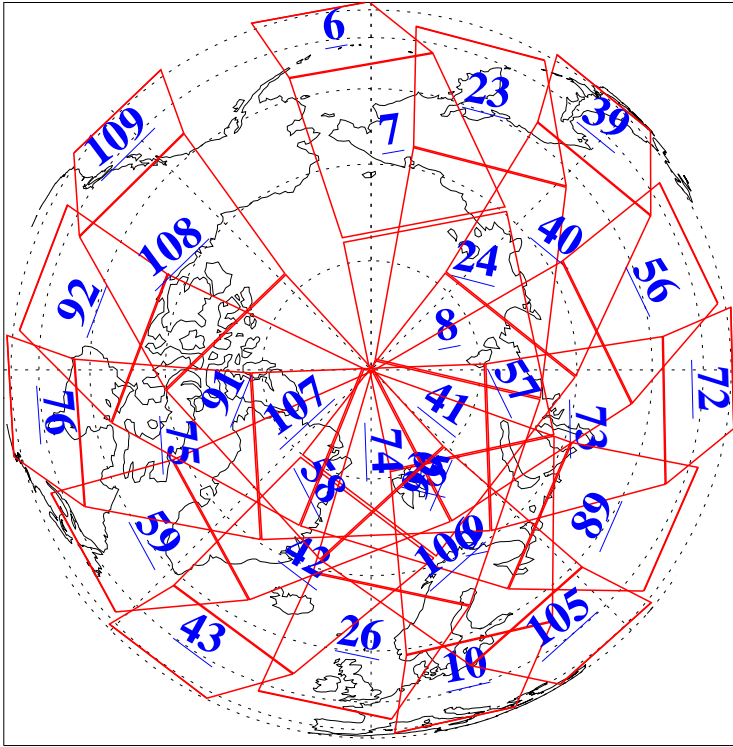

L1B Availability  
AMSU Granules: 240  
HSB Granules: 0  
AIRS Granules: 240

27 May 2021  
DoY 147  
Aqua Day 6963  
Granules: 1 to 120

Granules: 121 to 240

Legend: AMSU Available, HSB Available, AIRS Available

L1B Availability  
 AMSU Granules: 240  
 HSB Granules: 0  
 AIRS Granules: 240

27 May 2021  
 DoY 147  
 Aqua Day 6963

Ascending Granules

Descending Granules

Legend: AMSU Available, *HSB Available*, *AIRS Available*

L1B Availability  
 AMSU Granules: 240  
 HSB Granules: 0  
 AIRS Granules: 240

27 May 2021  
 DoY 147  
 Aqua Day 6963

Northern Hemisphere Granules

Southern Hemisphere Granules

Legend: AMSU Available, **HSB Available**, **AIRS Available**