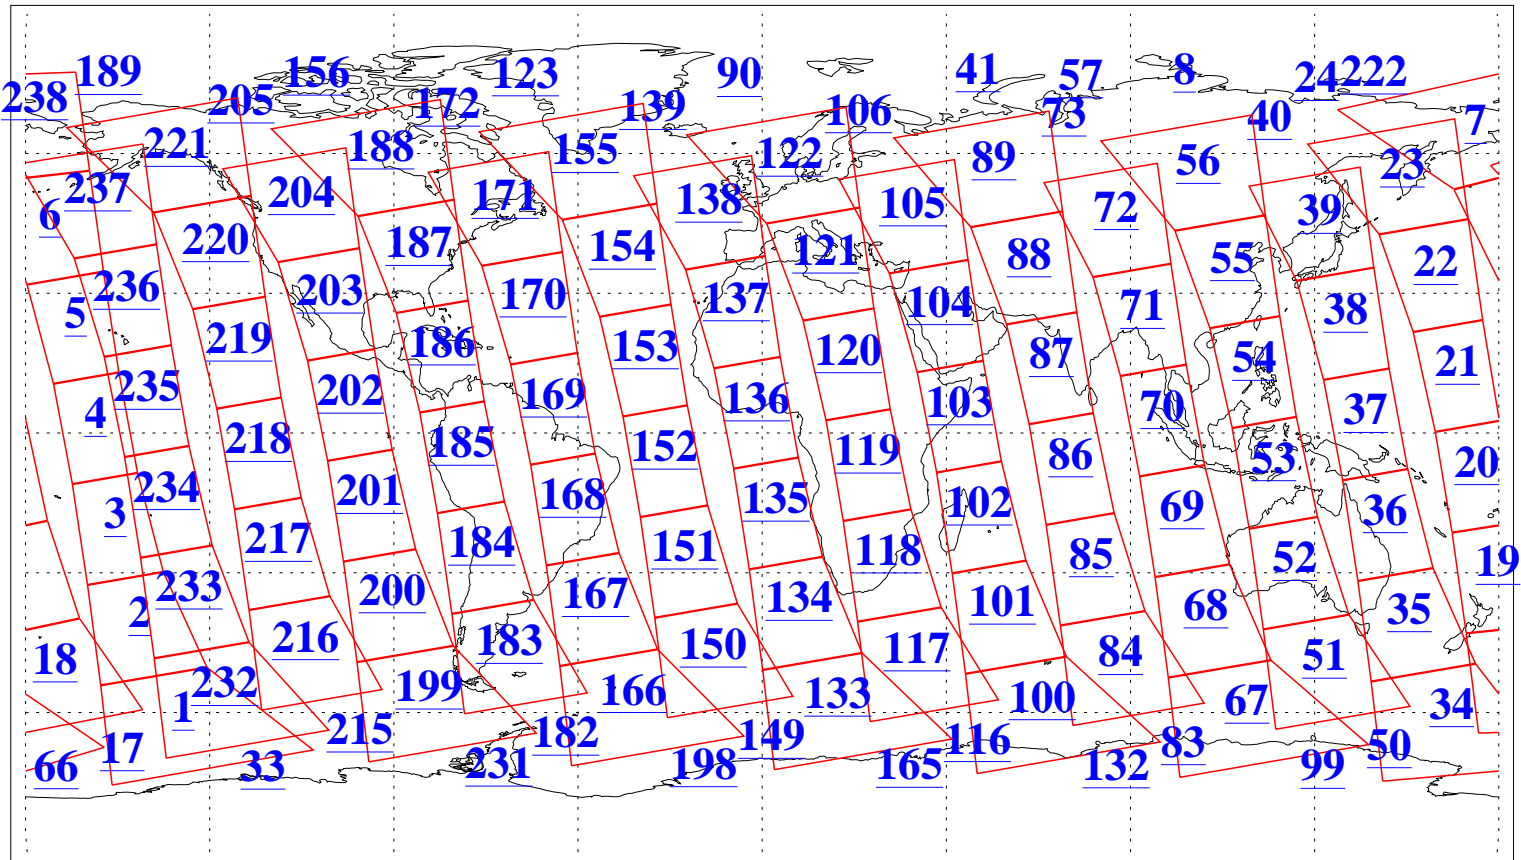

L1B Availability  
AMSU Granules: 240  
HSB Granules: 0  
AIRS Granules: 240

27 May 2021  
DoY 147  
Aqua Day 6963  
Granules: 1 to 120

Granules: 121 to 240

Legend: AMSU Available, HSB Available, AIRS Available

L1B Availability  
 AMSU Granules: 240  
 HSB Granules: 0  
 AIRS Granules: 240

27 May 2021  
 DoY 147  
 Aqua Day 6963

Ascending Granules

Descending Granules

Legend: AMSU Available, *HSB Available*, *AIRS Available*

L1B Availability  
 AMSU Granules: 240  
 HSB Granules: 0  
 AIRS Granules: 240

27 May 2021  
 DoY 147  
 Aqua Day 6963

Northern Hemisphere Granules

Southern Hemisphere Granules

Legend: AMSU Available, **HSB Available**, **AIRS Available**