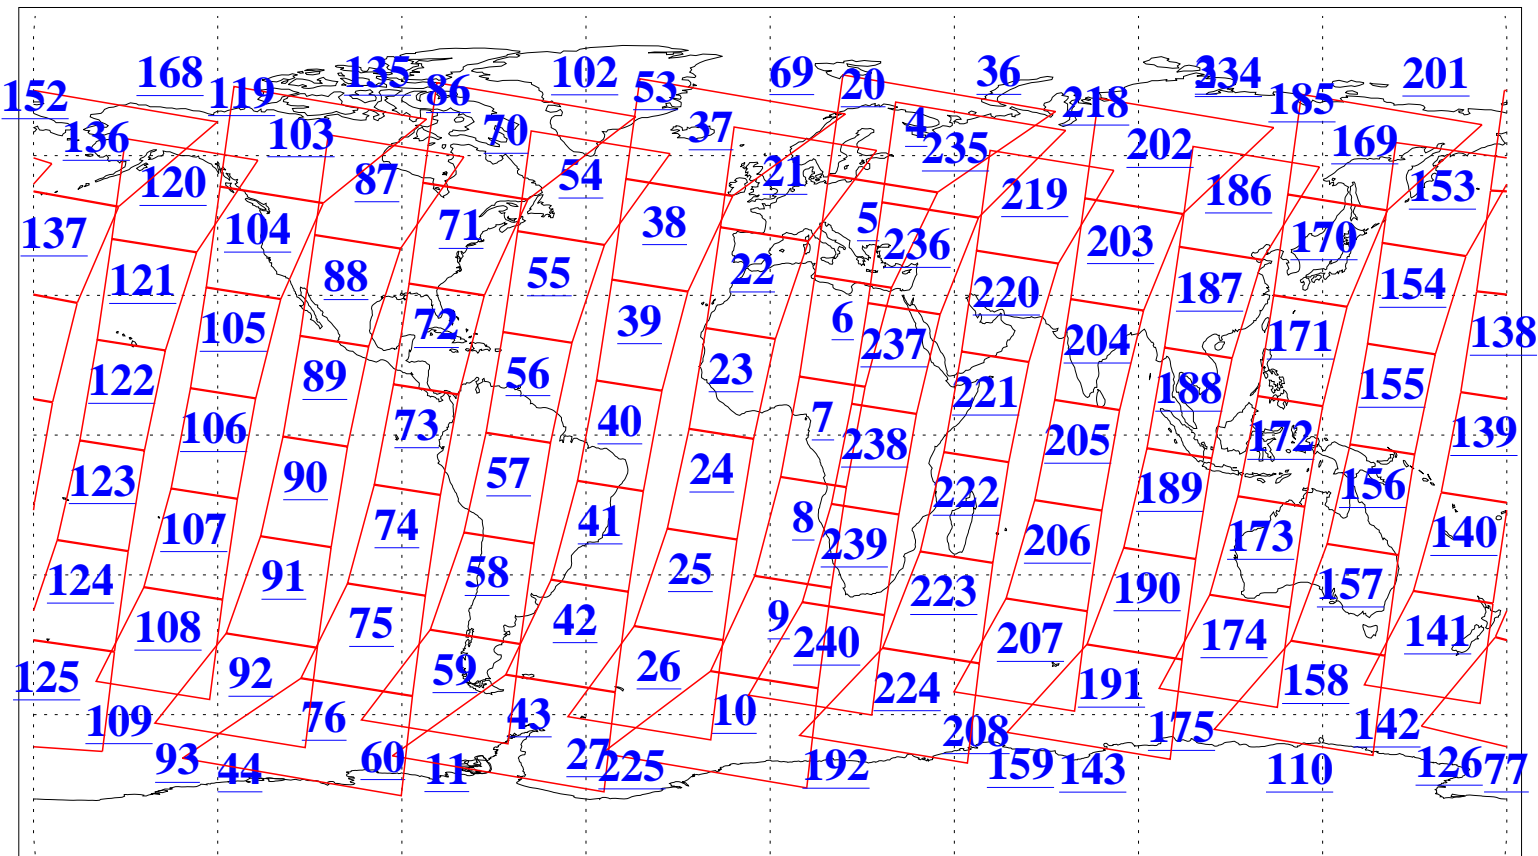

L1B Availability  
 AMSU Granules: 240  
 HSB Granules: 0  
 AIRS Granules: 240

24 May 2021  
 DoY 144  
 Aqua Day 6960  
 Granules: 1 to 120

Granules: 121 to 240

Legend: AMSU Available, *HSB Available*, *AIRS Available*

L1B Availability  
 AMSU Granules: 240  
 HSB Granules: 0  
 AIRS Granules: 240

24 May 2021  
 DoY 144  
 Aqua Day 6960

Ascending Granules

Descending Granules

Legend: AMSU Available, HSB Available, AIRS Available

L1B Availability  
 AMSU Granules: 240  
 HSB Granules: 0  
 AIRS Granules: 240

24 May 2021  
 DoY 144  
 Aqua Day 6960

Northern Hemisphere Granules

Southern Hemisphere Granules

Legend: AMSU Available, HSB Available, AIRS Available