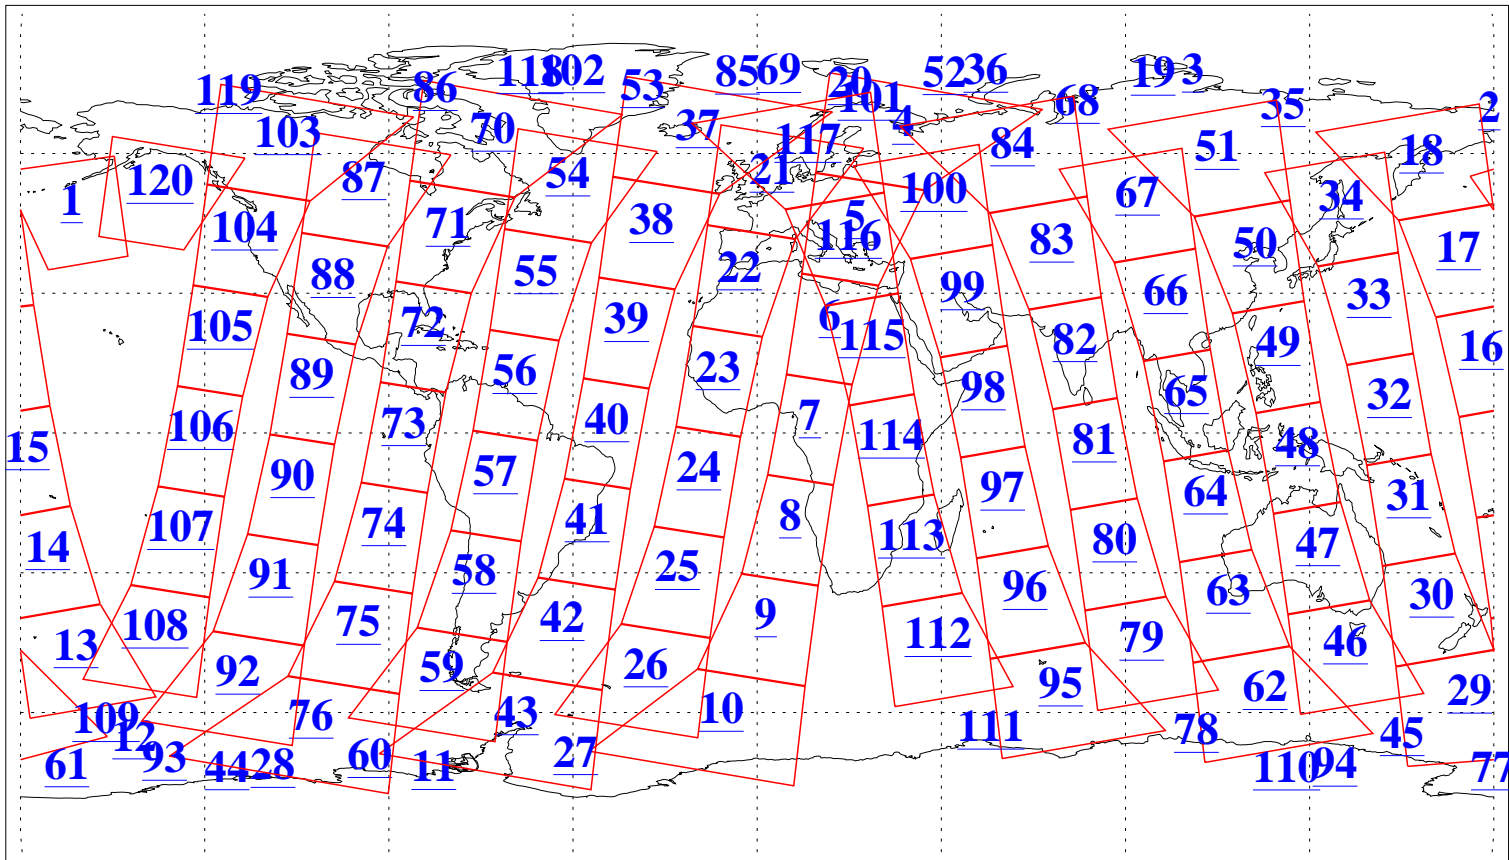

L1B Availability  
 AMSU Granules: 240  
 HSB Granules: 0  
 AIRS Granules: 240

24 May 2021  
 DoY 144  
 Aqua Day 6960  
 Granules: 1 to 120

Granules: 121 to 240

Legend: AMSU Available, *HSB Available*, *AIRS Available*

L1B Availability  
 AMSU Granules: 240  
 HSB Granules: 0  
 AIRS Granules: 240

24 May 2021  
 DoY 144  
 Aqua Day 6960

Ascending Granules

Descending Granules

Legend: AMSU Available, HSB Available, AIRS Available

L1B Availability  
 AMSU Granules: 240  
 HSB Granules: 0  
 AIRS Granules: 240

24 May 2021  
 DoY 144  
 Aqua Day 6960

Northern Hemisphere Granules

Southern Hemisphere Granules

Legend: AMSU Available, HSB Available, AIRS Available