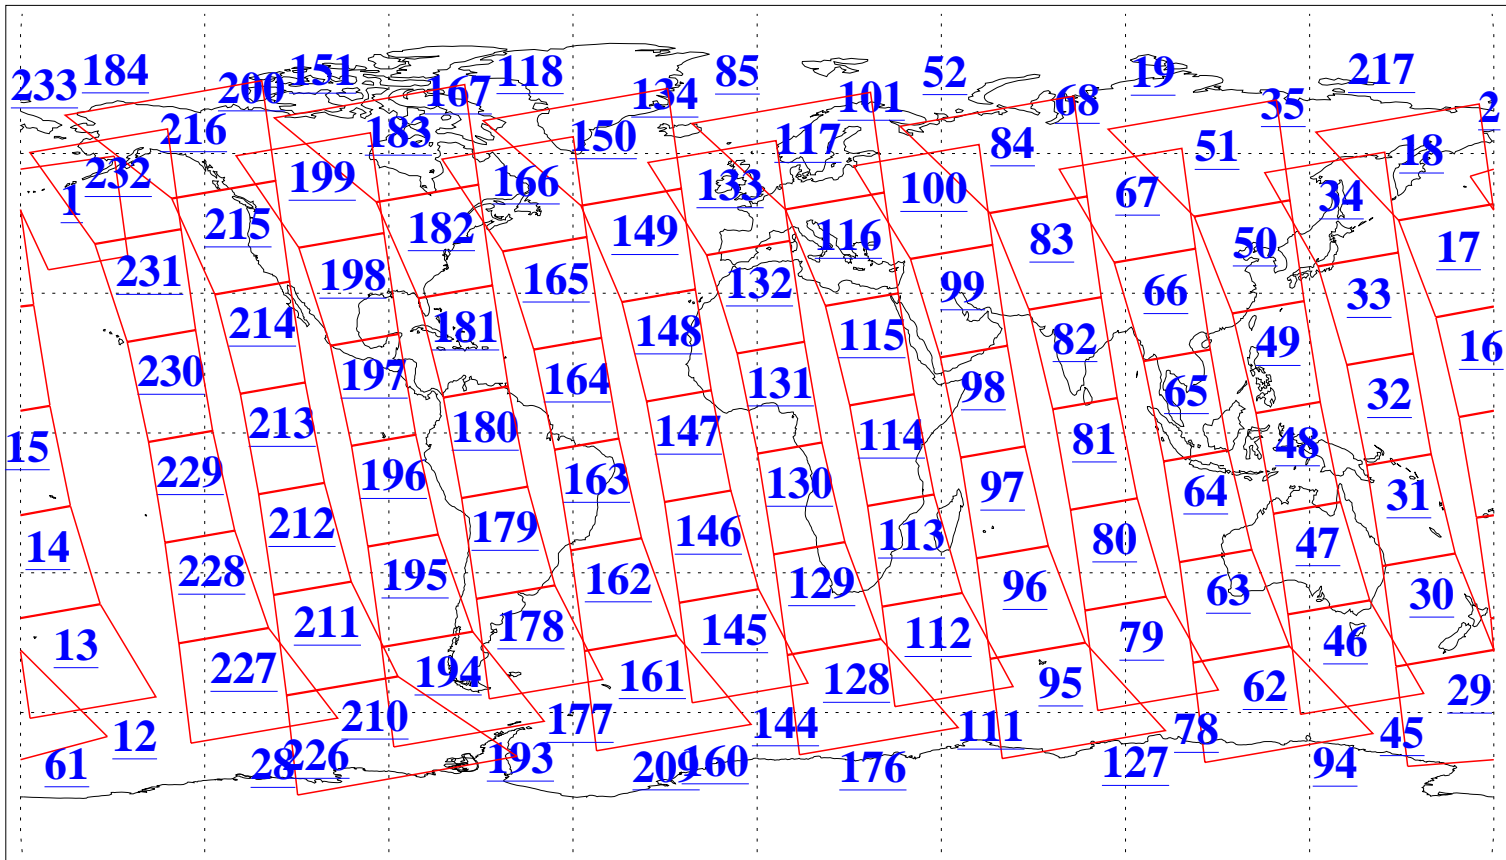

L1B Availability  
 AMSU Granules: 240  
 HSB Granules: 0  
 AIRS Granules: 240

24 May 2021  
 DoY 144  
 Aqua Day 6960  
 Granules: 1 to 120

Granules: 121 to 240

Legend: AMSU Available, *HSB Available*, *AIRS Available*

L1B Availability  
 AMSU Granules: 240  
 HSB Granules: 0  
 AIRS Granules: 240

24 May 2021  
 DoY 144  
 Aqua Day 6960

Ascending Granules

Descending Granules

Legend: AMSU Available, HSB Available, AIRS Available

L1B Availability  
 AMSU Granules: 240  
 HSB Granules: 0  
 AIRS Granules: 240

24 May 2021  
 DoY 144  
 Aqua Day 6960

Northern Hemisphere Granules

Southern Hemisphere Granules

Legend: AMSU Available, HSB Available, AIRS Available