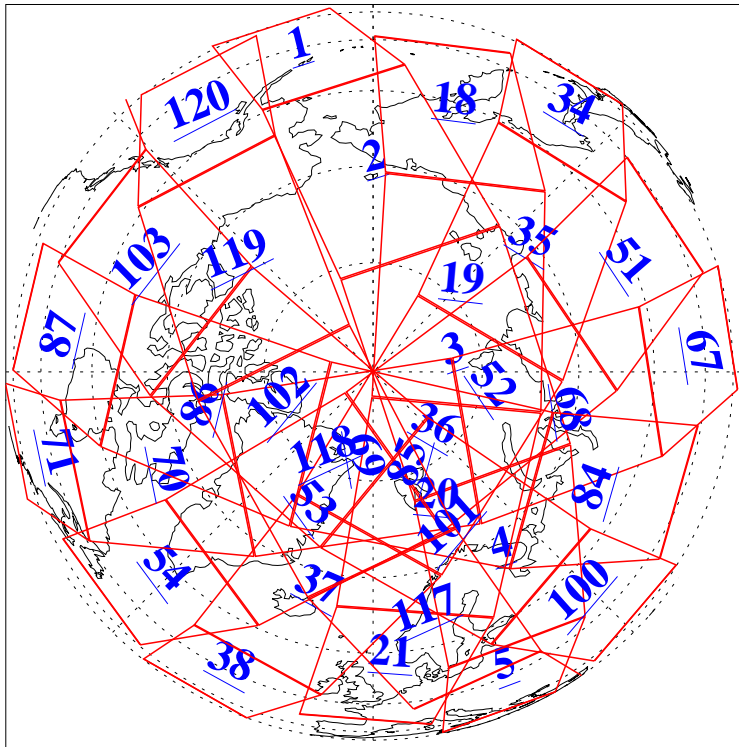

L1B Availability  
 AMSU Granules: 240  
 HSB Granules: 0  
 AIRS Granules: 240

24 May 2021  
 DoY 144  
 Aqua Day 6960  
 Granules: 1 to 120

Granules: 121 to 240

Legend: AMSU Available, *HSB Available*, *AIRS Available*

L1B Availability  
 AMSU Granules: 240  
 HSB Granules: 0  
 AIRS Granules: 240

24 May 2021  
 DoY 144  
 Aqua Day 6960

Ascending Granules

Descending Granules

Legend: AMSU Available, HSB Available, AIRS Available

L1B Availability  
 AMSU Granules: 240  
 HSB Granules: 0  
 AIRS Granules: 240

24 May 2021  
 DoY 144  
 Aqua Day 6960

Northern Hemisphere Granules

Southern Hemisphere Granules

Legend: AMSU Available, HSB Available, AIRS Available