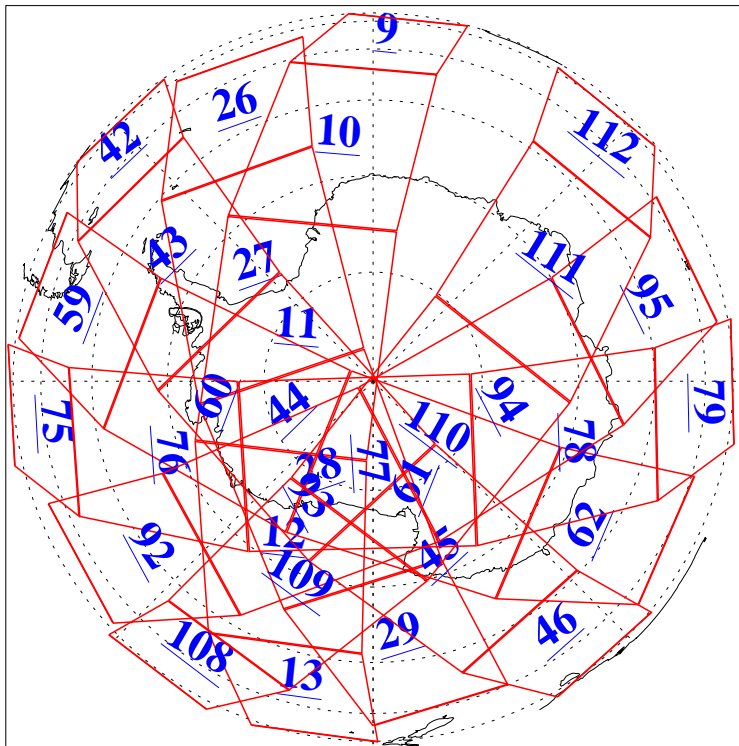

L1B Availability  
 AMSU Granules: 240  
 HSB Granules: 0  
 AIRS Granules: 240

24 May 2021  
 DoY 144  
 Aqua Day 6960  
 Granules: 1 to 120

Granules: 121 to 240

Legend: AMSU Available, *HSB Available*, *AIRS Available*

L1B Availability  
 AMSU Granules: 240  
 HSB Granules: 0  
 AIRS Granules: 240

24 May 2021  
 DoY 144  
 Aqua Day 6960

Ascending Granules

Descending Granules

Legend: AMSU Available, HSB Available, AIRS Available

L1B Availability  
 AMSU Granules: 240  
 HSB Granules: 0  
 AIRS Granules: 240

24 May 2021  
 DoY 144  
 Aqua Day 6960

Northern Hemisphere Granules

Southern Hemisphere Granules

Legend: AMSU Available, HSB Available, AIRS Available