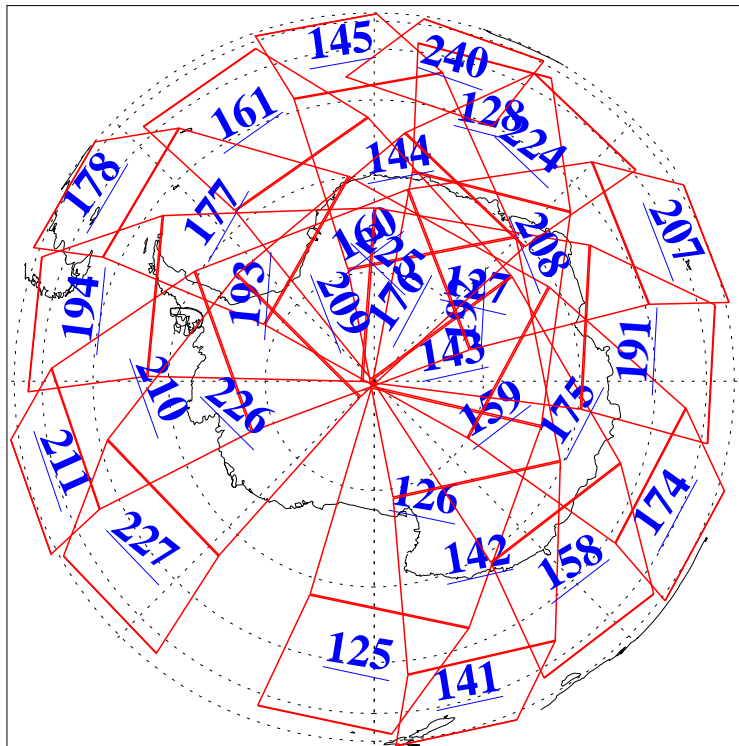

L1B Availability  
 AMSU Granules: 240  
 HSB Granules: 0  
 AIRS Granules: 240

24 May 2021  
 DoY 144  
 Aqua Day 6960  
 Granules: 1 to 120

Granules: 121 to 240

Legend: AMSU Available, *HSB Available*, *AIRS Available*

L1B Availability  
 AMSU Granules: 240  
 HSB Granules: 0  
 AIRS Granules: 240

24 May 2021  
 DoY 144  
 Aqua Day 6960

Ascending Granules

Descending Granules

Legend: AMSU Available, HSB Available, AIRS Available

L1B Availability  
 AMSU Granules: 240  
 HSB Granules: 0  
 AIRS Granules: 240

24 May 2021  
 DoY 144  
 Aqua Day 6960

Northern Hemisphere Granules

Southern Hemisphere Granules

Legend: AMSU Available, HSB Available, AIRS Available