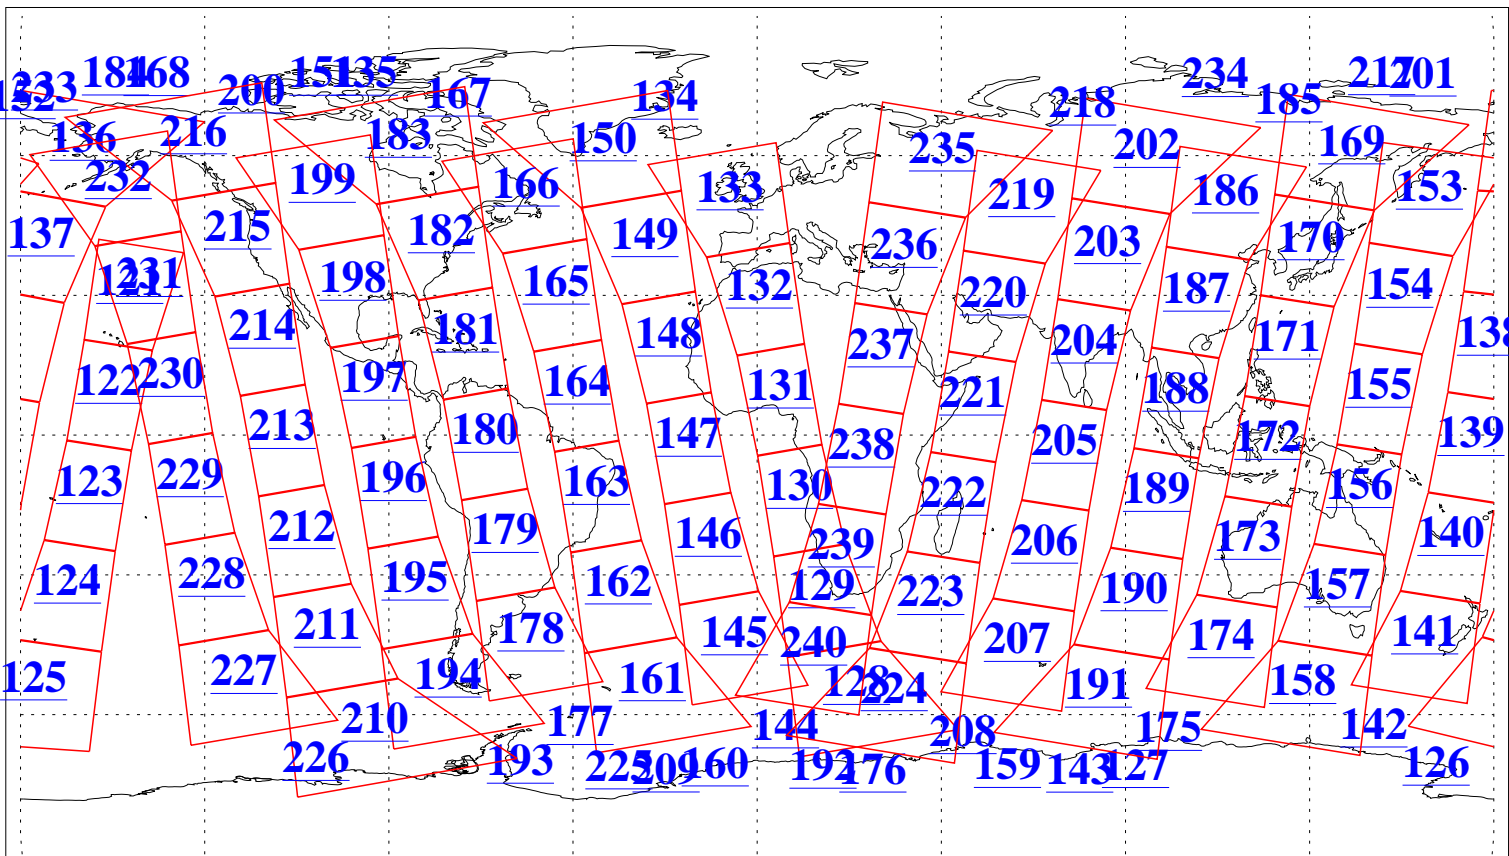

L1B Availability  
 AMSU Granules: 240  
 HSB Granules: 0  
 AIRS Granules: 240

24 May 2021  
 DoY 144  
 Aqua Day 6960  
 Granules: 1 to 120

Granules: 121 to 240

Legend: AMSU Available, *HSB Available*, *AIRS Available*

L1B Availability  
 AMSU Granules: 240  
 HSB Granules: 0  
 AIRS Granules: 240

24 May 2021  
 DoY 144  
 Aqua Day 6960

Ascending Granules

Descending Granules

Legend: AMSU Available, HSB Available, AIRS Available

L1B Availability  
 AMSU Granules: 240  
 HSB Granules: 0  
 AIRS Granules: 240

24 May 2021  
 DoY 144  
 Aqua Day 6960

Northern Hemisphere Granules

Southern Hemisphere Granules

Legend: AMSU Available, HSB Available, AIRS Available