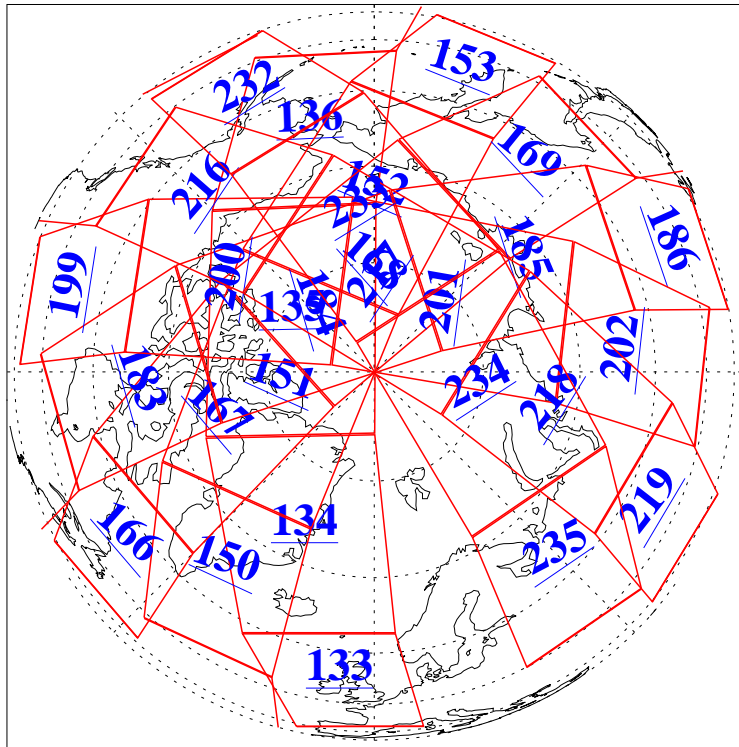

L1B Availability  
 AMSU Granules: 240  
 HSB Granules: 0  
 AIRS Granules: 240

24 May 2021  
 DoY 144  
 Aqua Day 6960

Ascending Granules

Descending Granules

Legend: AMSU Available, HSB Available, AIRS Available

L1B Availability  
 AMSU Granules: 240  
 HSB Granules: 0  
 AIRS Granules: 240

24 May 2021  
 DoY 144  
 Aqua Day 6960

Northern Hemisphere Granules

Southern Hemisphere Granules

Legend: AMSU Available, HSB Available, AIRS Available