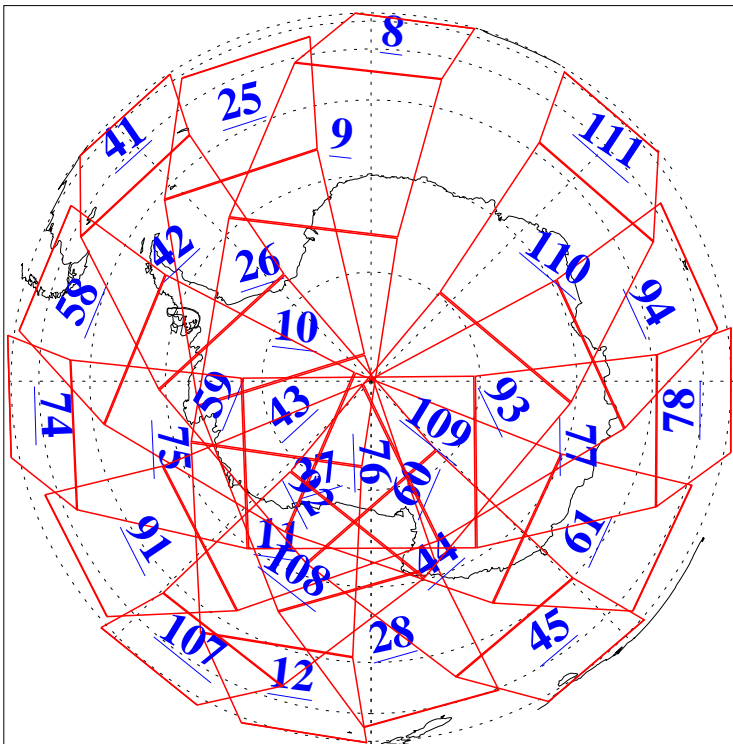

L1B Availability
AMSU Granules: 240
HSB Granules: 0
AIRS Granules: 240

17 May 2021
DoY 137
Aqua Day 6953
Granules: 1 to 120

Granules: 121 to 240

Legend: AMSU Available, HSB Available, AIRS Available

L1B Availability
 AMSU Granules: 240
 HSB Granules: 0
 AIRS Granules: 240

17 May 2021
 DoY 137
 Aqua Day 6953

Ascending Granules

Descending Granules

Legend: AMSU Available, HSB Available, AIRS Available

L1B Availability
 AMSU Granules: 240
 HSB Granules: 0
 AIRS Granules: 240

17 May 2021
 DoY 137
 Aqua Day 6953

Northern Hemisphere Granules

Southern Hemisphere Granules

Legend: AMSU Available, HSB Available, AIRS Available