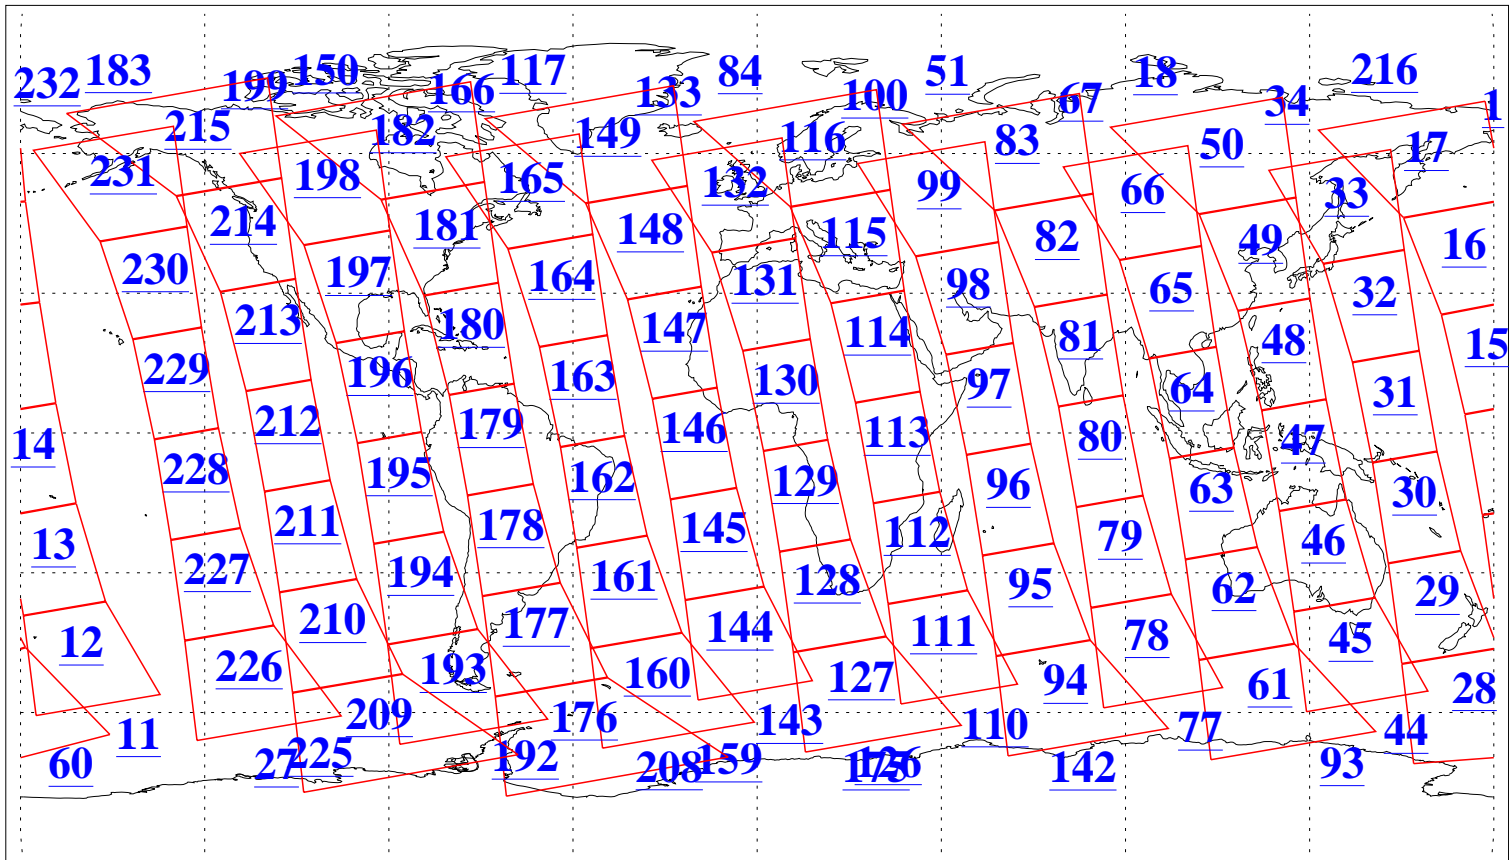

L1B Availability
AMSU Granules: 240
HSB Granules: 0
AIRS Granules: 240

17 May 2021
DoY 137
Aqua Day 6953
Granules: 1 to 120

Granules: 121 to 240

Legend: AMSU Available, HSB Available, AIRS Available

L1B Availability
 AMSU Granules: 240
 HSB Granules: 0
 AIRS Granules: 240

17 May 2021
 DoY 137
 Aqua Day 6953

Ascending Granules

Descending Granules

Legend: AMSU Available, HSB Available, AIRS Available

L1B Availability
 AMSU Granules: 240
 HSB Granules: 0
 AIRS Granules: 240

17 May 2021
 DoY 137
 Aqua Day 6953

Northern Hemisphere Granules

Southern Hemisphere Granules

Legend: AMSU Available, HSB Available, AIRS Available