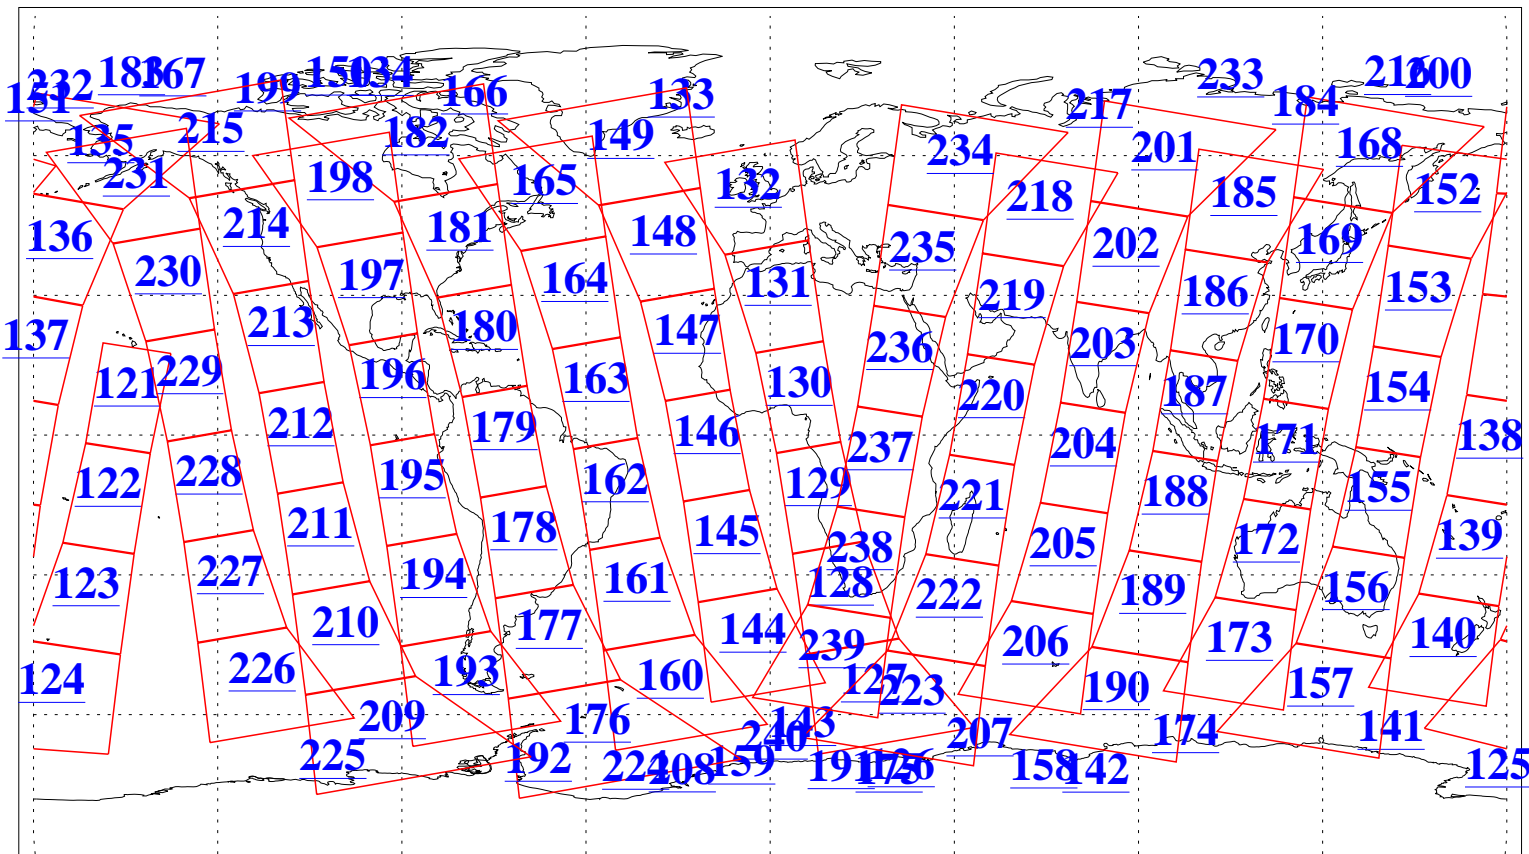

L1B Availability
AMSU Granules: 240
HSB Granules: 0
AIRS Granules: 240

17 May 2021
DoY 137
Aqua Day 6953
Granules: 1 to 120

Granules: 121 to 240

Legend: AMSU Available, HSB Available, AIRS Available

L1B Availability
 AMSU Granules: 240
 HSB Granules: 0
 AIRS Granules: 240

17 May 2021
 DoY 137
 Aqua Day 6953

Ascending Granules

Descending Granules

Legend: AMSU Available, HSB Available, AIRS Available

L1B Availability
 AMSU Granules: 240
 HSB Granules: 0
 AIRS Granules: 240

17 May 2021
 DoY 137
 Aqua Day 6953

Northern Hemisphere Granules

Southern Hemisphere Granules

Legend: AMSU Available, HSB Available, AIRS Available