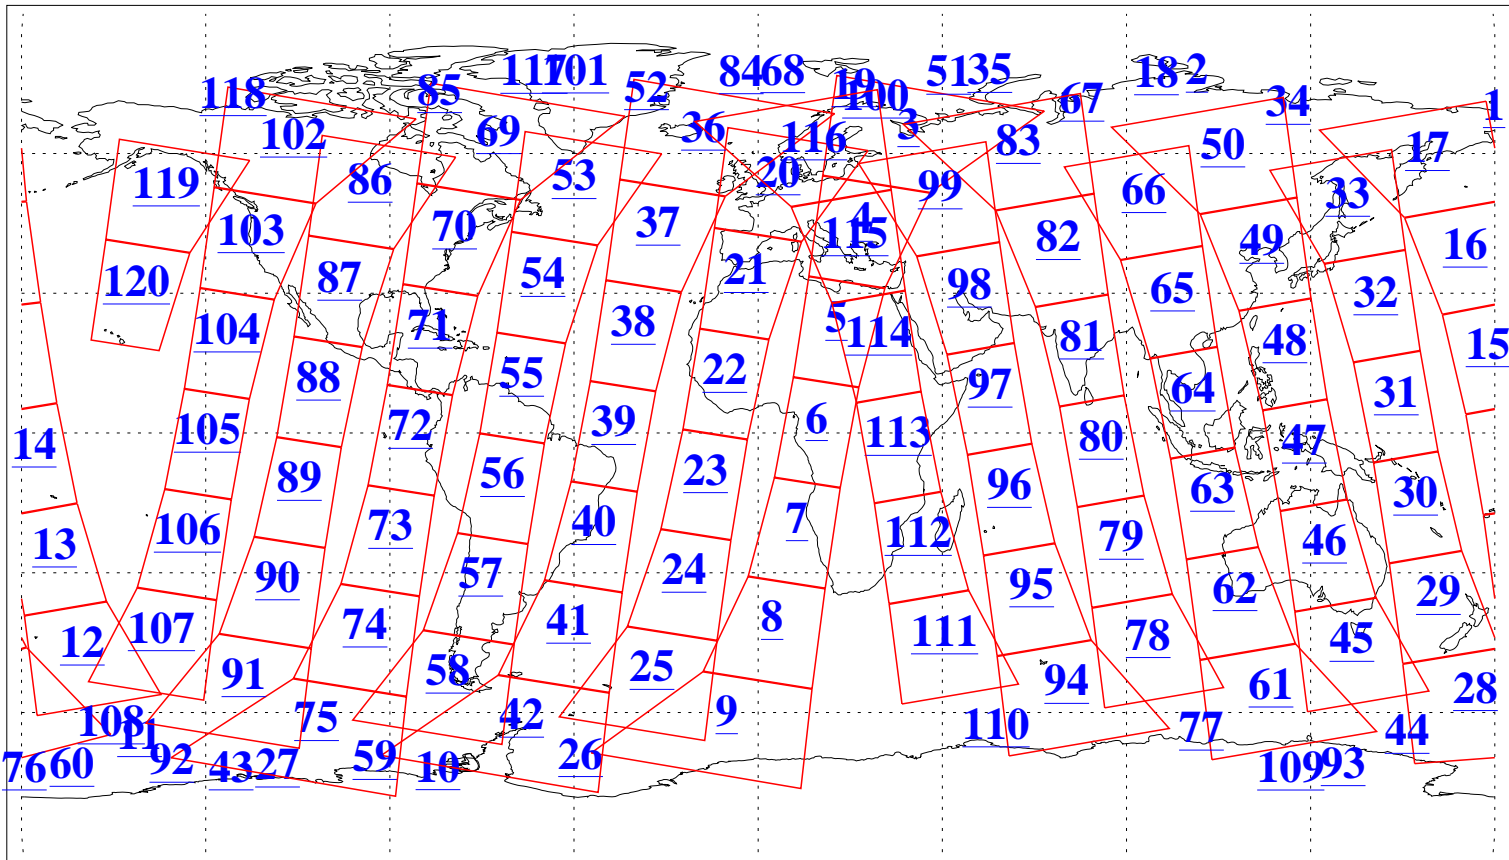

L1B Availability
AMSU Granules: 240
HSB Granules: 0
AIRS Granules: 240

17 May 2021
DoY 137
Aqua Day 6953
Granules: 1 to 120

Granules: 121 to 240

Legend: AMSU Available, HSB Available, AIRS Available

L1B Availability
 AMSU Granules: 240
 HSB Granules: 0
 AIRS Granules: 240

17 May 2021
 DoY 137
 Aqua Day 6953

Ascending Granules

Descending Granules

Legend: AMSU Available, HSB Available, AIRS Available

L1B Availability
 AMSU Granules: 240
 HSB Granules: 0
 AIRS Granules: 240

17 May 2021
 DoY 137
 Aqua Day 6953

Northern Hemisphere Granules

Southern Hemisphere Granules

Legend: AMSU Available, HSB Available, AIRS Available