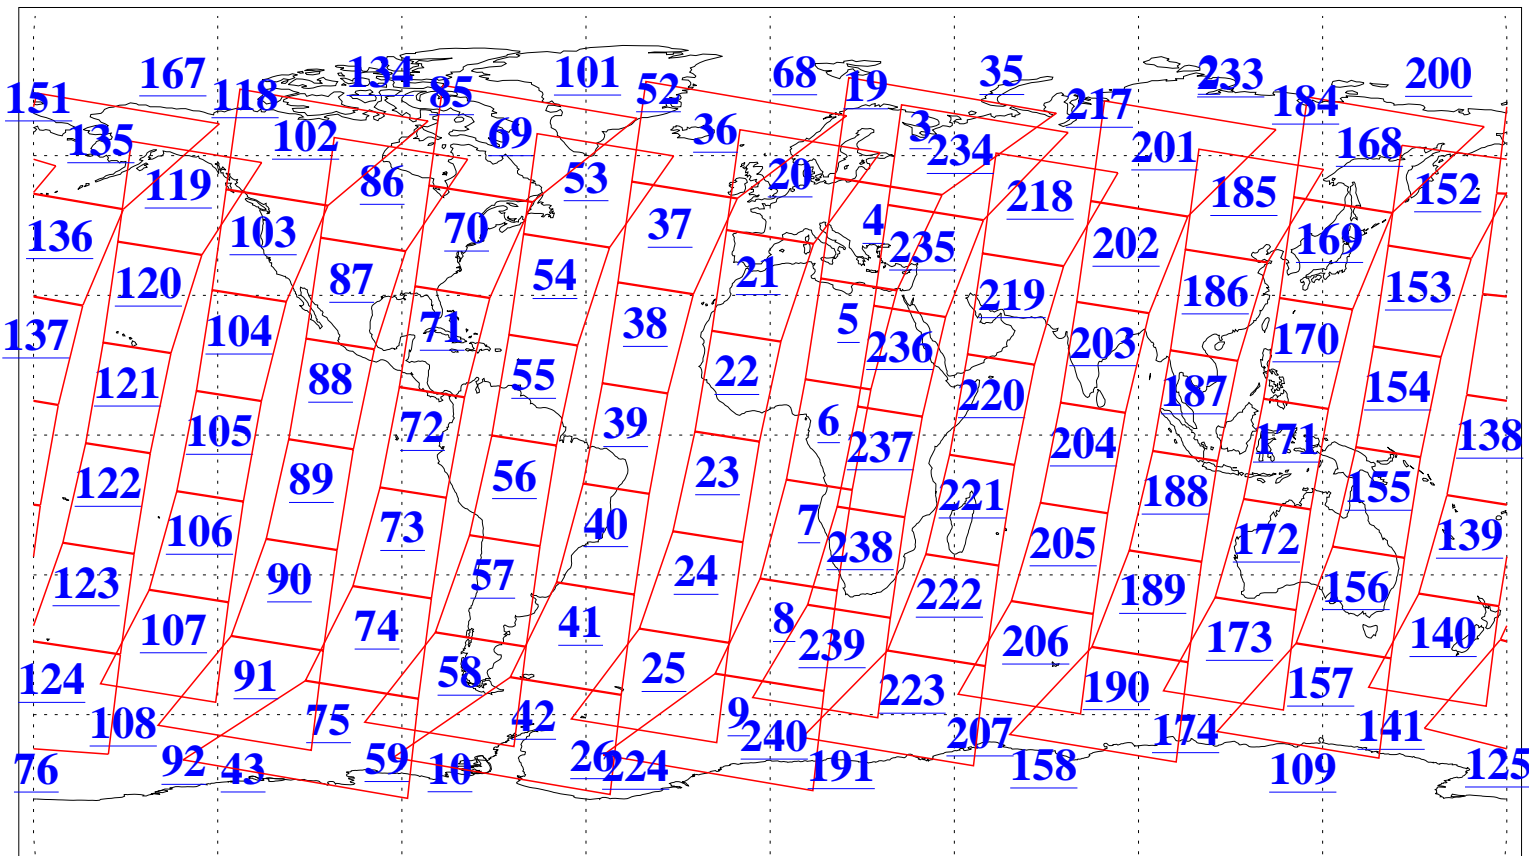

L1B Availability
AMSU Granules: 240
HSB Granules: 0
AIRS Granules: 240

17 May 2021
DoY 137
Aqua Day 6953
Granules: 1 to 120

Granules: 121 to 240

Legend: AMSU Available, HSB Available, AIRS Available

L1B Availability
 AMSU Granules: 240
 HSB Granules: 0
 AIRS Granules: 240

17 May 2021
 DoY 137
 Aqua Day 6953

Ascending Granules

Descending Granules

Legend: AMSU Available, HSB Available, AIRS Available

L1B Availability
 AMSU Granules: 240
 HSB Granules: 0
 AIRS Granules: 240

17 May 2021
 DoY 137
 Aqua Day 6953

Northern Hemisphere Granules

Southern Hemisphere Granules

Legend: AMSU Available, HSB Available, AIRS Available