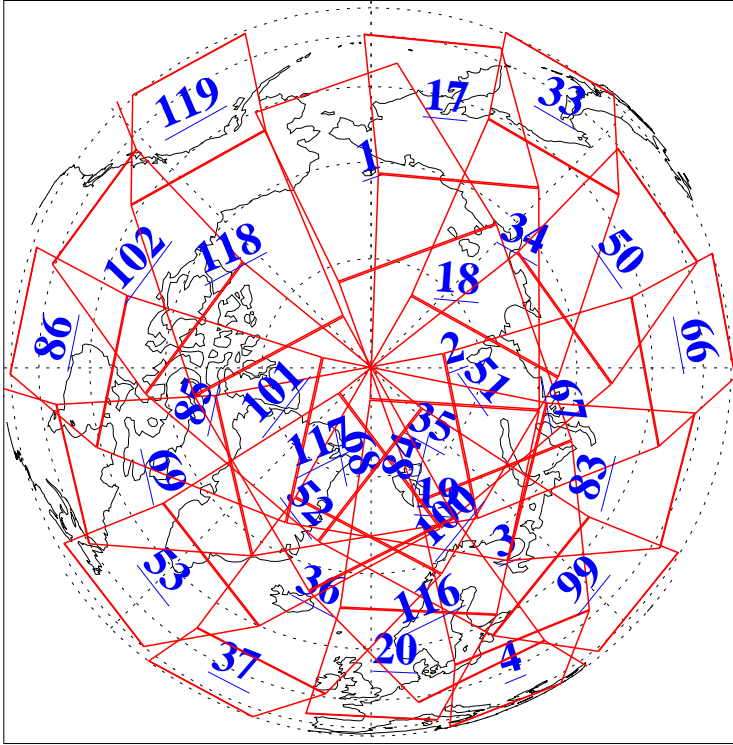

L1B Availability
AMSU Granules: 240
HSB Granules: 0
AIRS Granules: 240

17 May 2021
DoY 137
Aqua Day 6953
Granules: 1 to 120

Granules: 121 to 240

Legend: AMSU Available, HSB Available, AIRS Available

L1B Availability
 AMSU Granules: 240
 HSB Granules: 0
 AIRS Granules: 240

17 May 2021
 DoY 137
 Aqua Day 6953

Ascending Granules

Descending Granules

Legend: AMSU Available, HSB Available, AIRS Available

L1B Availability
 AMSU Granules: 240
 HSB Granules: 0
 AIRS Granules: 240

17 May 2021
 DoY 137
 Aqua Day 6953

Northern Hemisphere Granules

Southern Hemisphere Granules

Legend: AMSU Available, HSB Available, AIRS Available