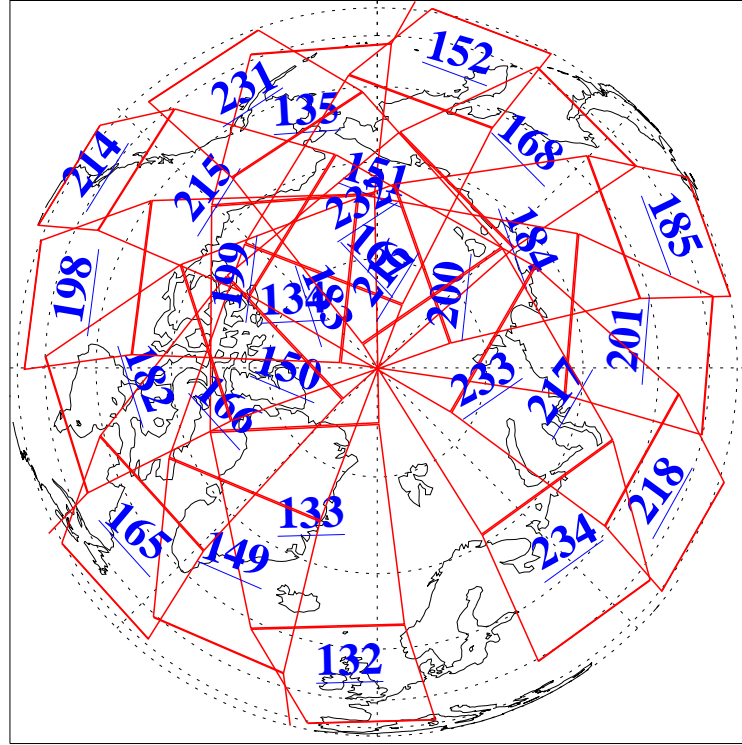

17 May 2021
 DoY 137
 Aqua Day 6953

Ascending Granules

Descending Granules

Legend: AMSU Available, HSB Available, AIRS Available

L1B Availability
 AMSU Granules: 240
 HSB Granules: 0
 AIRS Granules: 240

17 May 2021
 DoY 137
 Aqua Day 6953

Northern Hemisphere Granules

Southern Hemisphere Granules

Legend: AMSU Available, HSB Available, AIRS Available