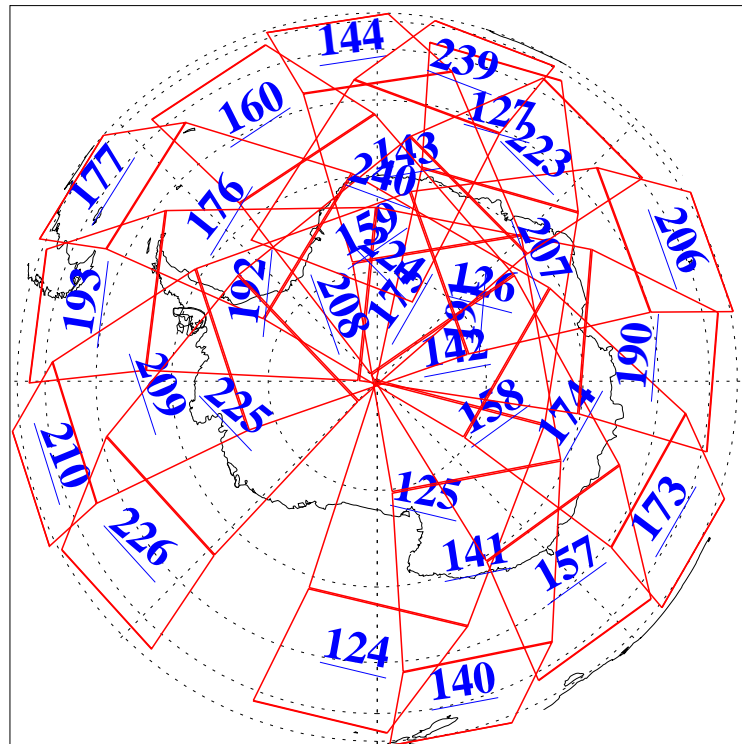

L1B Availability
AMSU Granules: 240
HSB Granules: 0
AIRS Granules: 240

17 May 2021
DoY 137
Aqua Day 6953
Granules: 1 to 120

Granules: 121 to 240

Legend: AMSU Available, HSB Available, AIRS Available

L1B Availability
 AMSU Granules: 240
 HSB Granules: 0
 AIRS Granules: 240

17 May 2021
 DoY 137
 Aqua Day 6953

Ascending Granules

Descending Granules

Legend: AMSU Available, HSB Available, AIRS Available

L1B Availability
 AMSU Granules: 240
 HSB Granules: 0
 AIRS Granules: 240

17 May 2021
 DoY 137
 Aqua Day 6953

Northern Hemisphere Granules

Southern Hemisphere Granules

Legend: AMSU Available, HSB Available, AIRS Available