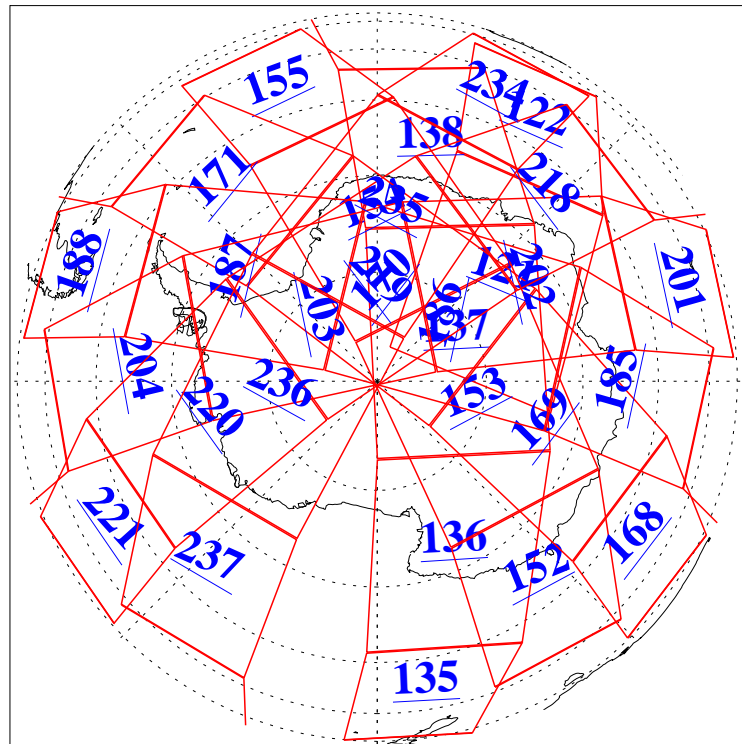

L1B Availability
 AMSU Granules: 240
 HSB Granules: 0
 AIRS Granules: 240

14 May 2021
 DoY 134
 Aqua Day 6950

Ascending Granules

Descending Granules

Legend: AMSU Available, *HSB Available*, *AIRS Available*

L1B Availability
 AMSU Granules: 240
 HSB Granules: 0
 AIRS Granules: 240

14 May 2021
 DoY 134
 Aqua Day 6950

Northern Hemisphere Granules

Southern Hemisphere Granules

Legend: AMSU Available, HSB Available, **AIRS Available**