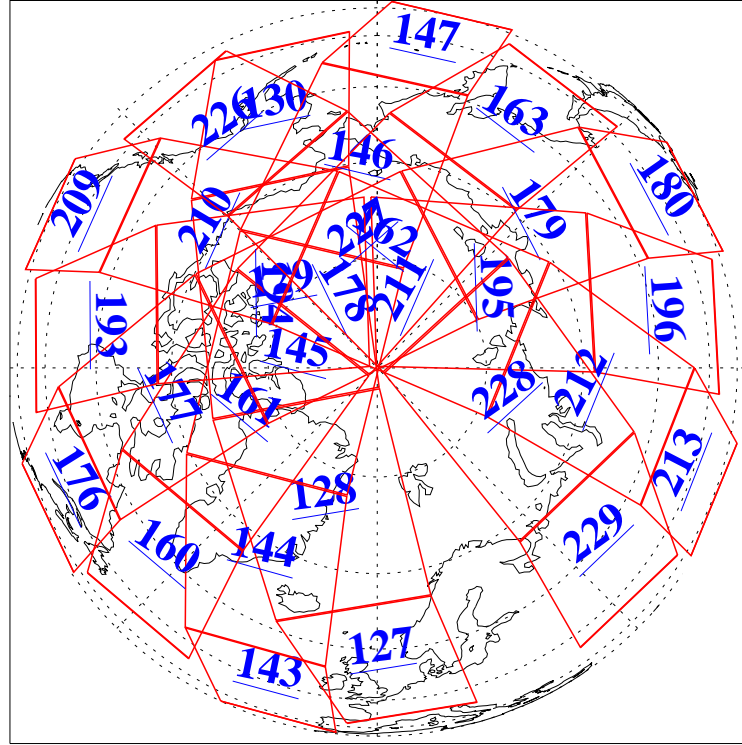

L1B Availability
 AMSU Granules: 240
 HSB Granules: 0
 AIRS Granules: 240

14 May 2021
 DoY 134
 Aqua Day 6950

Ascending Granules

Descending Granules

Legend: AMSU Available, *HSB Available*, *AIRS Available*

L1B Availability
 AMSU Granules: 240
 HSB Granules: 0
 AIRS Granules: 240

14 May 2021
 DoY 134
 Aqua Day 6950

Northern Hemisphere Granules

Southern Hemisphere Granules

Legend: AMSU Available, HSB Available, **AIRS Available**