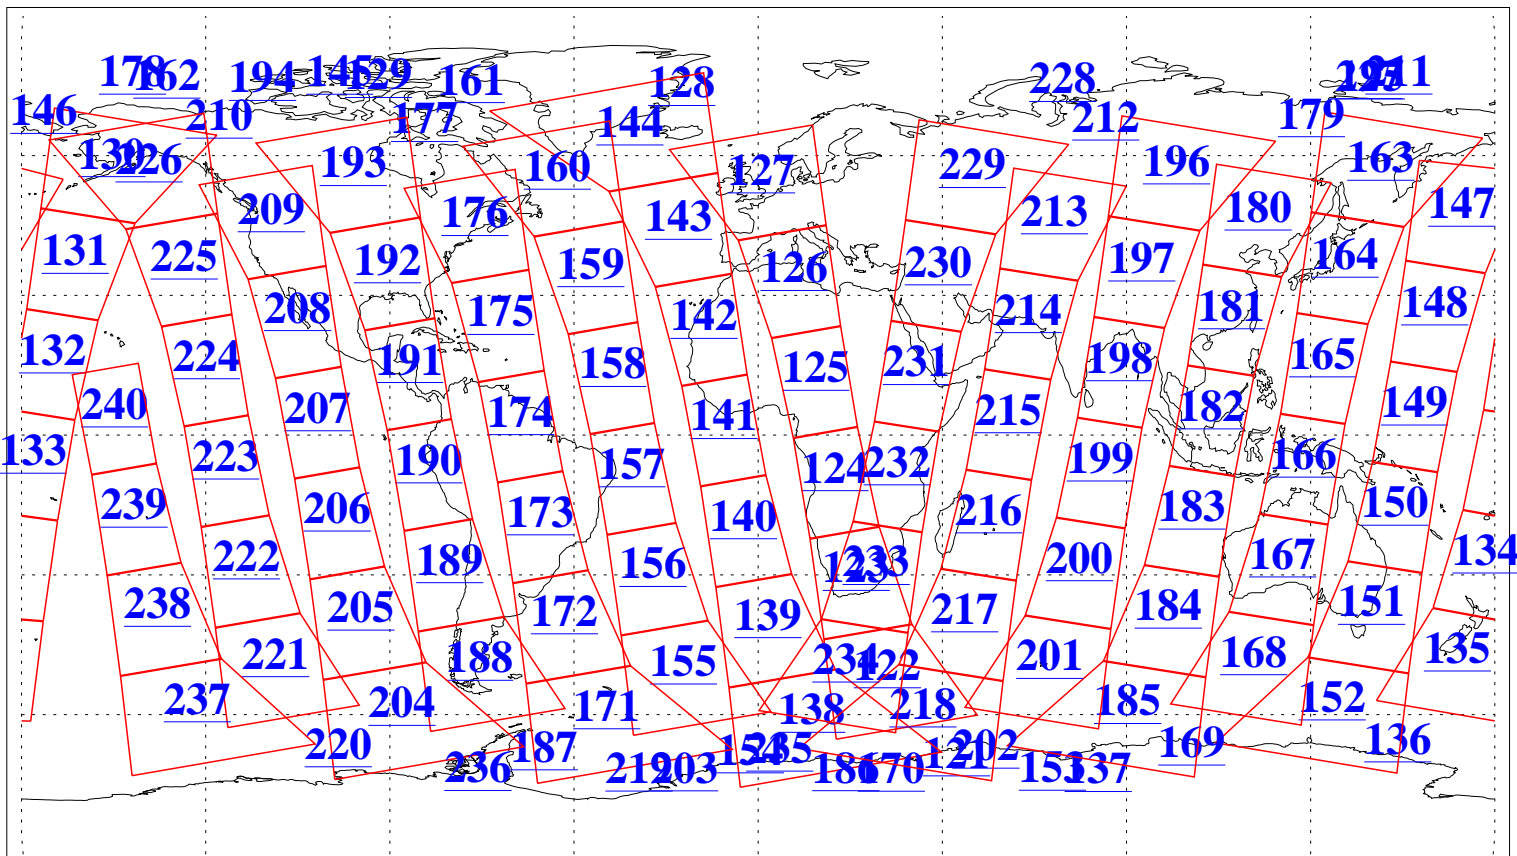

L1B Availability
 AMSU Granules: 240
 HSB Granules: 0
 AIRS Granules: 240

14 May 2021
 DoY 134
 Aqua Day 6950
 Granules: 1 to 120

Granules: 121 to 240

Legend: AMSU Available, *HSB Available*, *AIRS Available*

L1B Availability
 AMSU Granules: 240
 HSB Granules: 0
 AIRS Granules: 240

14 May 2021
 DoY 134
 Aqua Day 6950

Ascending Granules

Descending Granules

Legend: AMSU Available, *HSB Available*, *AIRS Available*

L1B Availability
 AMSU Granules: 240
 HSB Granules: 0
 AIRS Granules: 240

14 May 2021
 DoY 134
 Aqua Day 6950

Northern Hemisphere Granules

Southern Hemisphere Granules

Legend: AMSU Available, HSB Available, **AIRS Available**