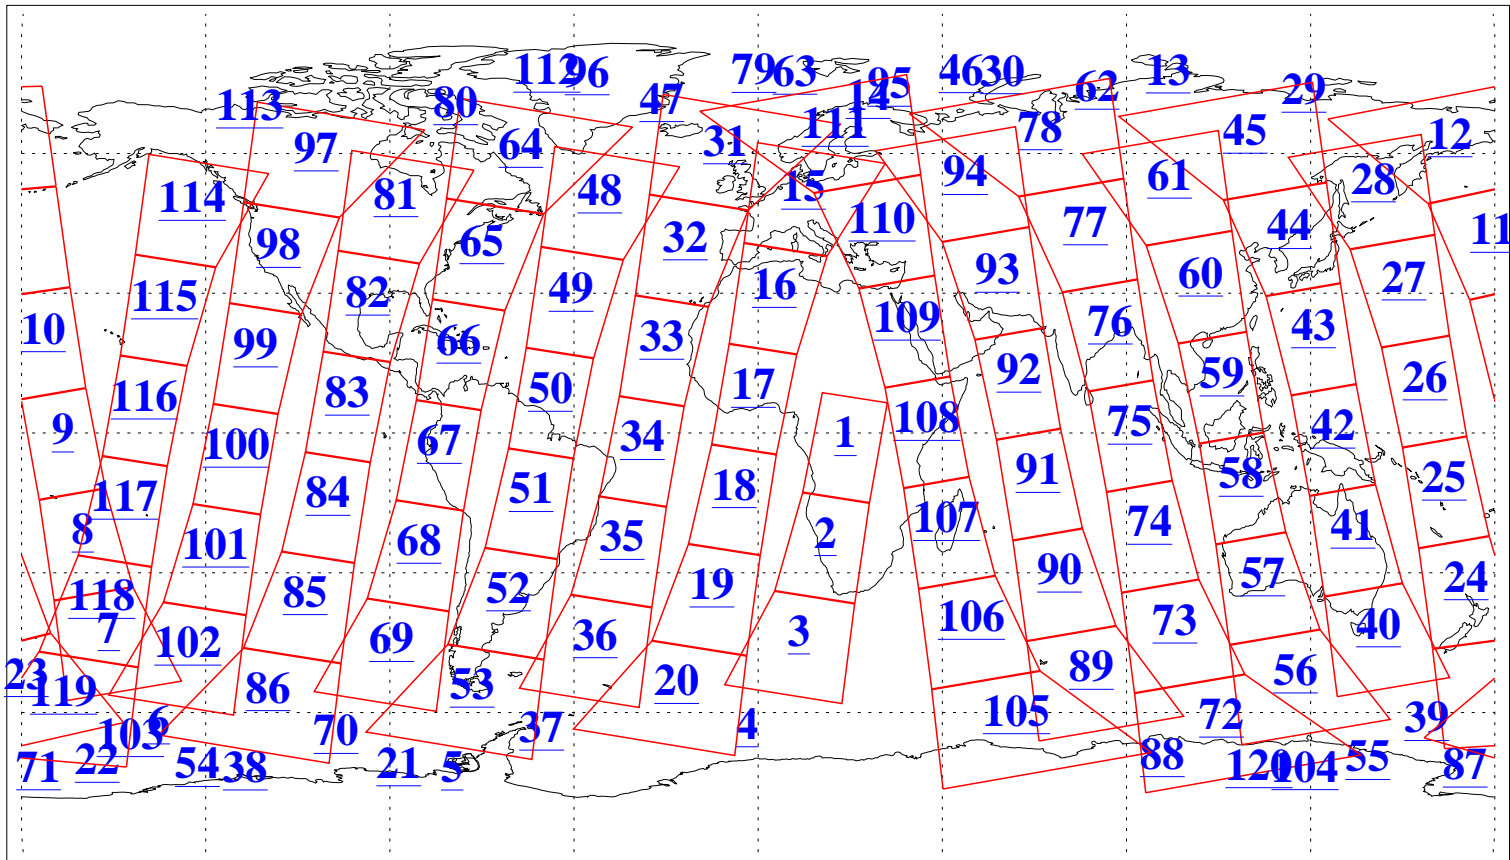

L1B Availability
 AMSU Granules: 240
 HSB Granules: 0
 AIRS Granules: 240

14 May 2021
 DoY 134
 Aqua Day 6950
 Granules: 1 to 120

Granules: 121 to 240

Legend: AMSU Available, *HSB Available*, *AIRS Available*

L1B Availability
 AMSU Granules: 240
 HSB Granules: 0
 AIRS Granules: 240

14 May 2021
 DoY 134
 Aqua Day 6950

Ascending Granules

Descending Granules

Legend: AMSU Available, *HSB Available*, *AIRS Available*

L1B Availability
 AMSU Granules: 240
 HSB Granules: 0
 AIRS Granules: 240

14 May 2021
 DoY 134
 Aqua Day 6950

Northern Hemisphere Granules

Southern Hemisphere Granules

Legend: AMSU Available, HSB Available, **AIRS Available**