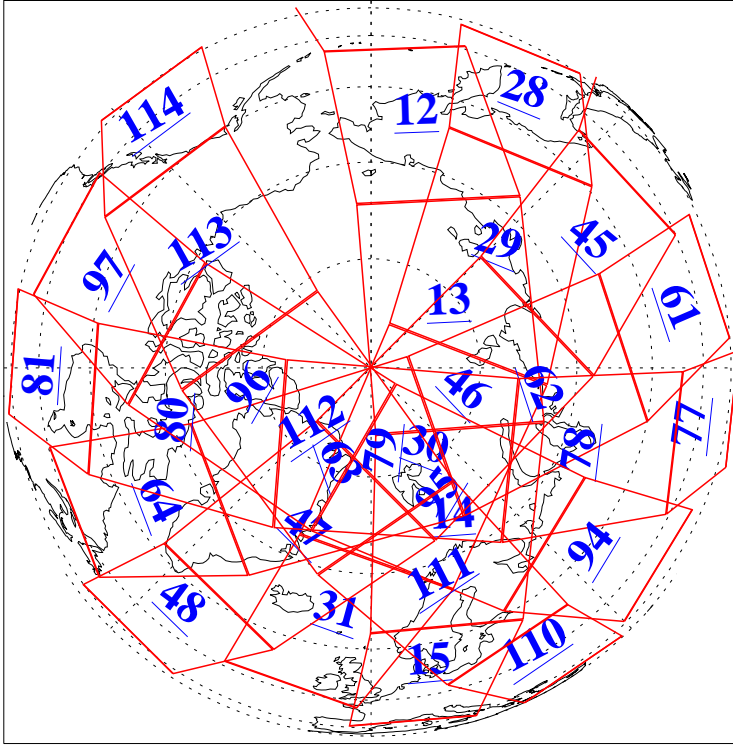

L1B Availability
 AMSU Granules: 240
 HSB Granules: 0
 AIRS Granules: 240

14 May 2021
 DoY 134
 Aqua Day 6950
 Granules: 1 to 120

Granules: 121 to 240

Legend: AMSU Available, *HSB Available*, *AIRS Available*

L1B Availability
 AMSU Granules: 240
 HSB Granules: 0
 AIRS Granules: 240

14 May 2021
 DoY 134
 Aqua Day 6950

Ascending Granules

Descending Granules

Legend: AMSU Available, *HSB Available*, *AIRS Available*

L1B Availability
 AMSU Granules: 240
 HSB Granules: 0
 AIRS Granules: 240

14 May 2021
 DoY 134
 Aqua Day 6950

Northern Hemisphere Granules

Southern Hemisphere Granules

Legend: AMSU Available, HSB Available, **AIRS Available**