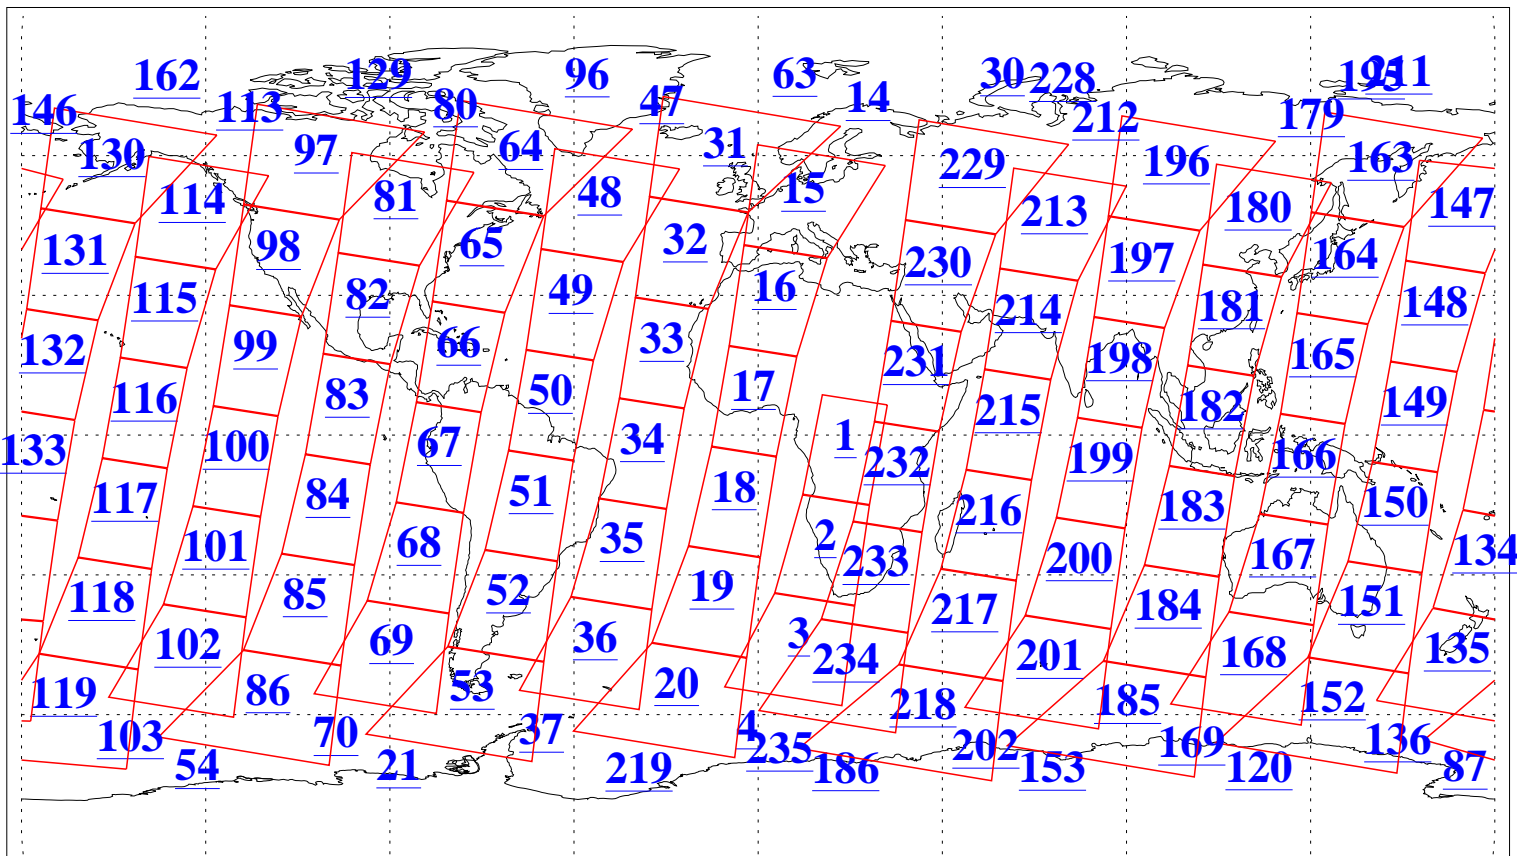

L1B Availability
 AMSU Granules: 240
 HSB Granules: 0
 AIRS Granules: 240

14 May 2021
 DoY 134
 Aqua Day 6950
 Granules: 1 to 120

Granules: 121 to 240

Legend: AMSU Available, *HSB Available*, *AIRS Available*

L1B Availability
 AMSU Granules: 240
 HSB Granules: 0
 AIRS Granules: 240

14 May 2021
 DoY 134
 Aqua Day 6950

Ascending Granules

Descending Granules

Legend: AMSU Available, *HSB Available*, *AIRS Available*

L1B Availability
 AMSU Granules: 240
 HSB Granules: 0
 AIRS Granules: 240

14 May 2021
 DoY 134
 Aqua Day 6950

Northern Hemisphere Granules

Southern Hemisphere Granules

Legend: AMSU Available, HSB Available, **AIRS Available**