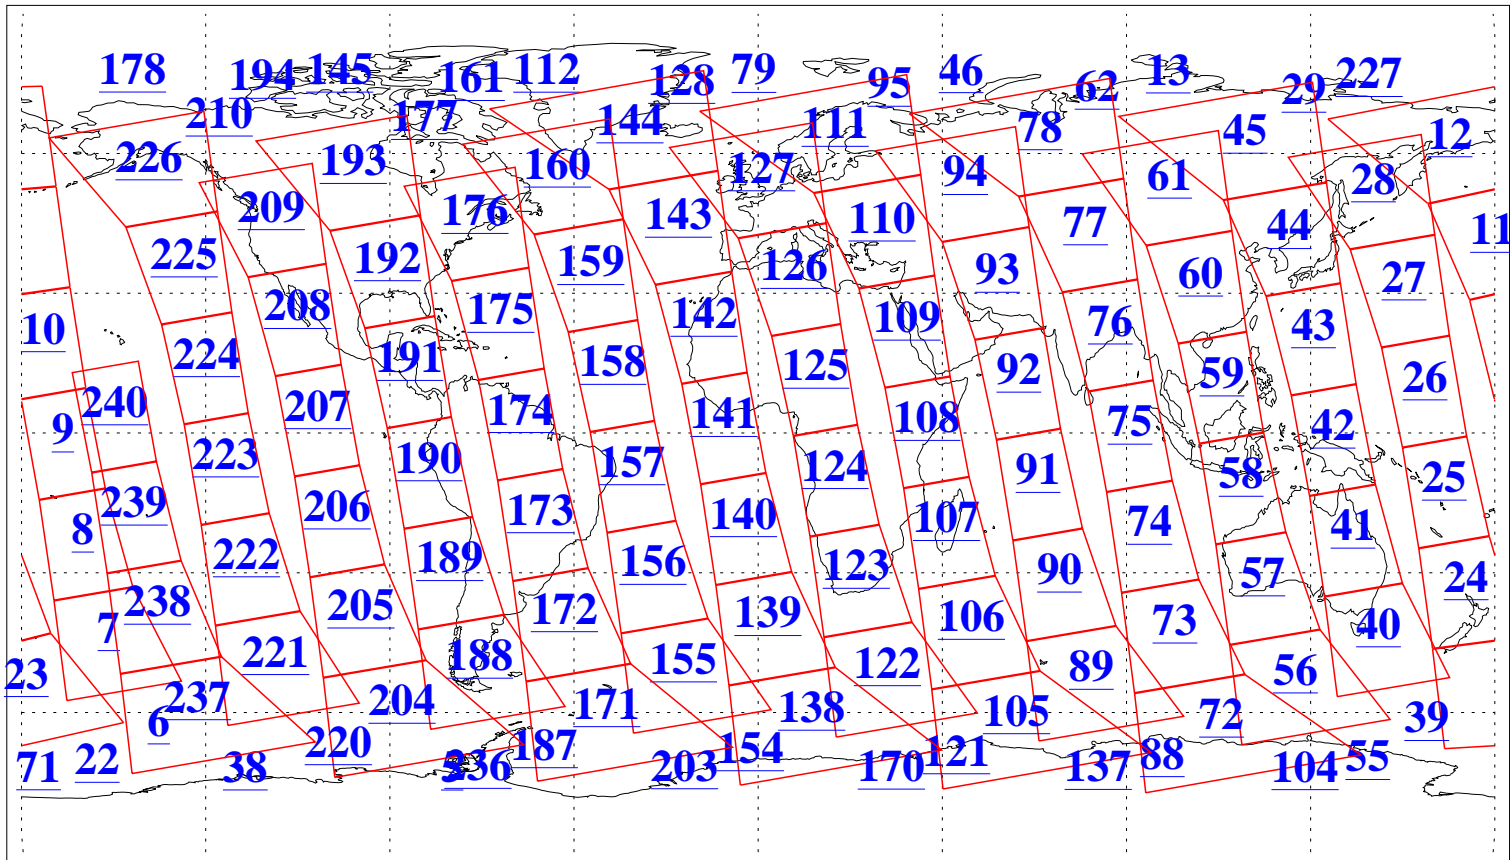

L1B Availability
 AMSU Granules: 240
 HSB Granules: 0
 AIRS Granules: 240

14 May 2021
 DoY 134
 Aqua Day 6950
 Granules: 1 to 120

Granules: 121 to 240

Legend: AMSU Available, *HSB Available*, *AIRS Available*

L1B Availability
 AMSU Granules: 240
 HSB Granules: 0
 AIRS Granules: 240

14 May 2021
 DoY 134
 Aqua Day 6950

Ascending Granules

Descending Granules

Legend: AMSU Available, *HSB Available*, *AIRS Available*

L1B Availability
 AMSU Granules: 240
 HSB Granules: 0
 AIRS Granules: 240

14 May 2021
 DoY 134
 Aqua Day 6950

Northern Hemisphere Granules

Southern Hemisphere Granules

Legend: AMSU Available, HSB Available, **AIRS Available**