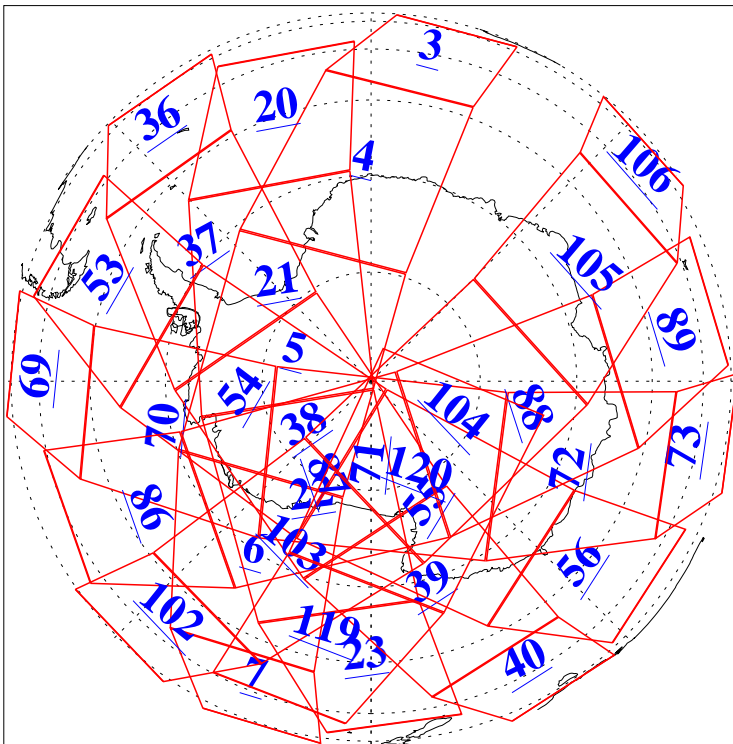

L1B Availability
 AMSU Granules: 240
 HSB Granules: 0
 AIRS Granules: 240

14 May 2021
 DoY 134
 Aqua Day 6950

Ascending Granules

Descending Granules

Legend: AMSU Available, *HSB Available*, *AIRS Available*

L1B Availability
 AMSU Granules: 240
 HSB Granules: 0
 AIRS Granules: 240

14 May 2021
 DoY 134
 Aqua Day 6950

Northern Hemisphere Granules

Southern Hemisphere Granules

Legend: AMSU Available, HSB Available, **AIRS Available**