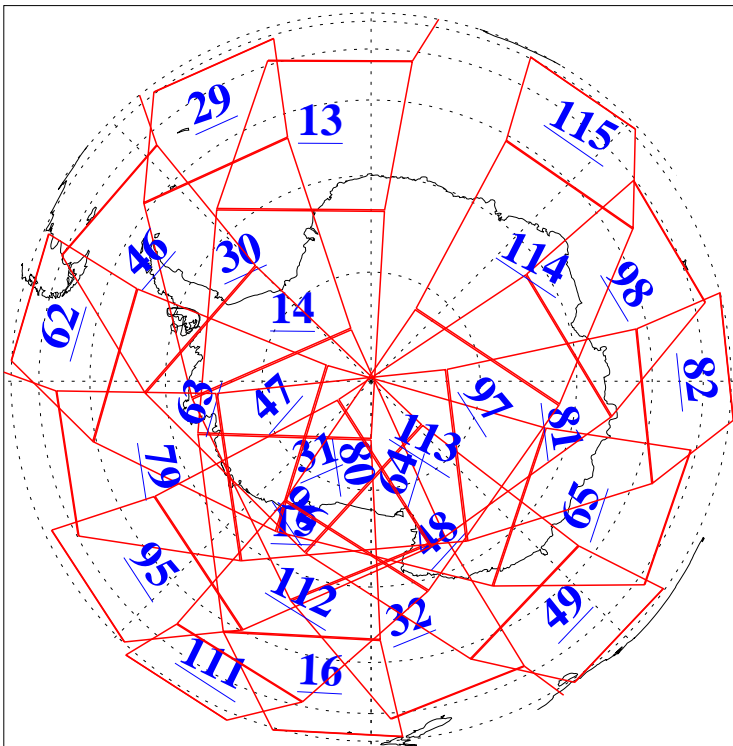

L1B Availability  
AMSU Granules: 240  
HSB Granules: 0  
AIRS Granules: 240

13 May 2021  
DoY 133  
Aqua Day 6949  
Granules: 1 to 120

Granules: 121 to 240

Legend: AMSU Available, HSB Available, AIRS Available

L1B Availability  
AMSU Granules: 240  
HSB Granules: 0  
AIRS Granules: 240

13 May 2021  
DoY 133  
Aqua Day 6949

Ascending Granules

Descending Granules

Legend: AMSU Available, HSB Available, AIRS Available

L1B Availability  
 AMSU Granules: 240  
 HSB Granules: 0  
 AIRS Granules: 240

13 May 2021  
 DoY 133  
 Aqua Day 6949

Northern Hemisphere Granules

Southern Hemisphere Granules

Legend: AMSU Available, HSB Available, AIRS Available