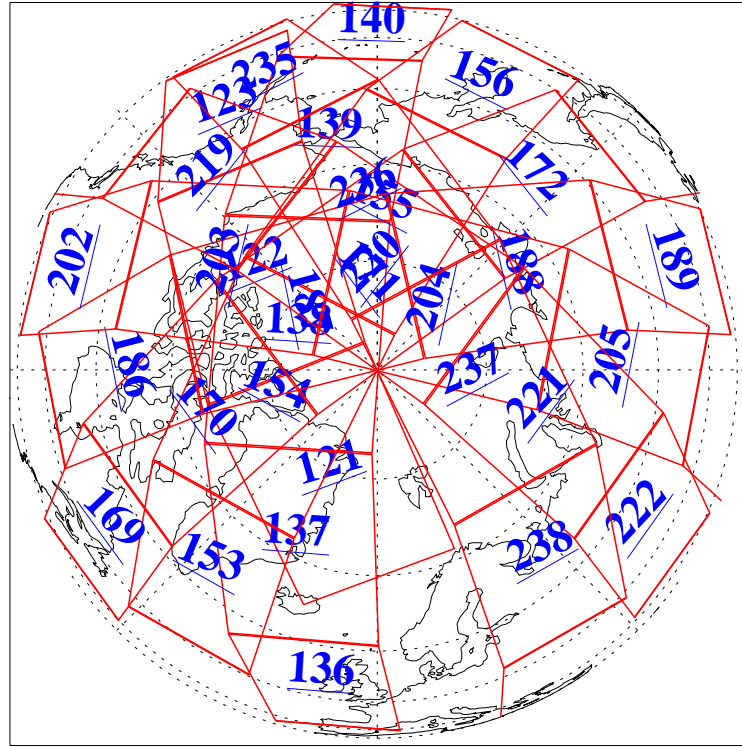

L1B Availability  
AMSU Granules: 240  
HSB Granules: 0  
AIRS Granules: 240

13 May 2021  
DoY 133  
Aqua Day 6949

Ascending Granules

Descending Granules

Legend: AMSU Available, HSB Available, AIRS Available

L1B Availability  
 AMSU Granules: 240  
 HSB Granules: 0  
 AIRS Granules: 240

13 May 2021  
 DoY 133  
 Aqua Day 6949

Northern Hemisphere Granules

Southern Hemisphere Granules

Legend: AMSU Available, HSB Available, AIRS Available