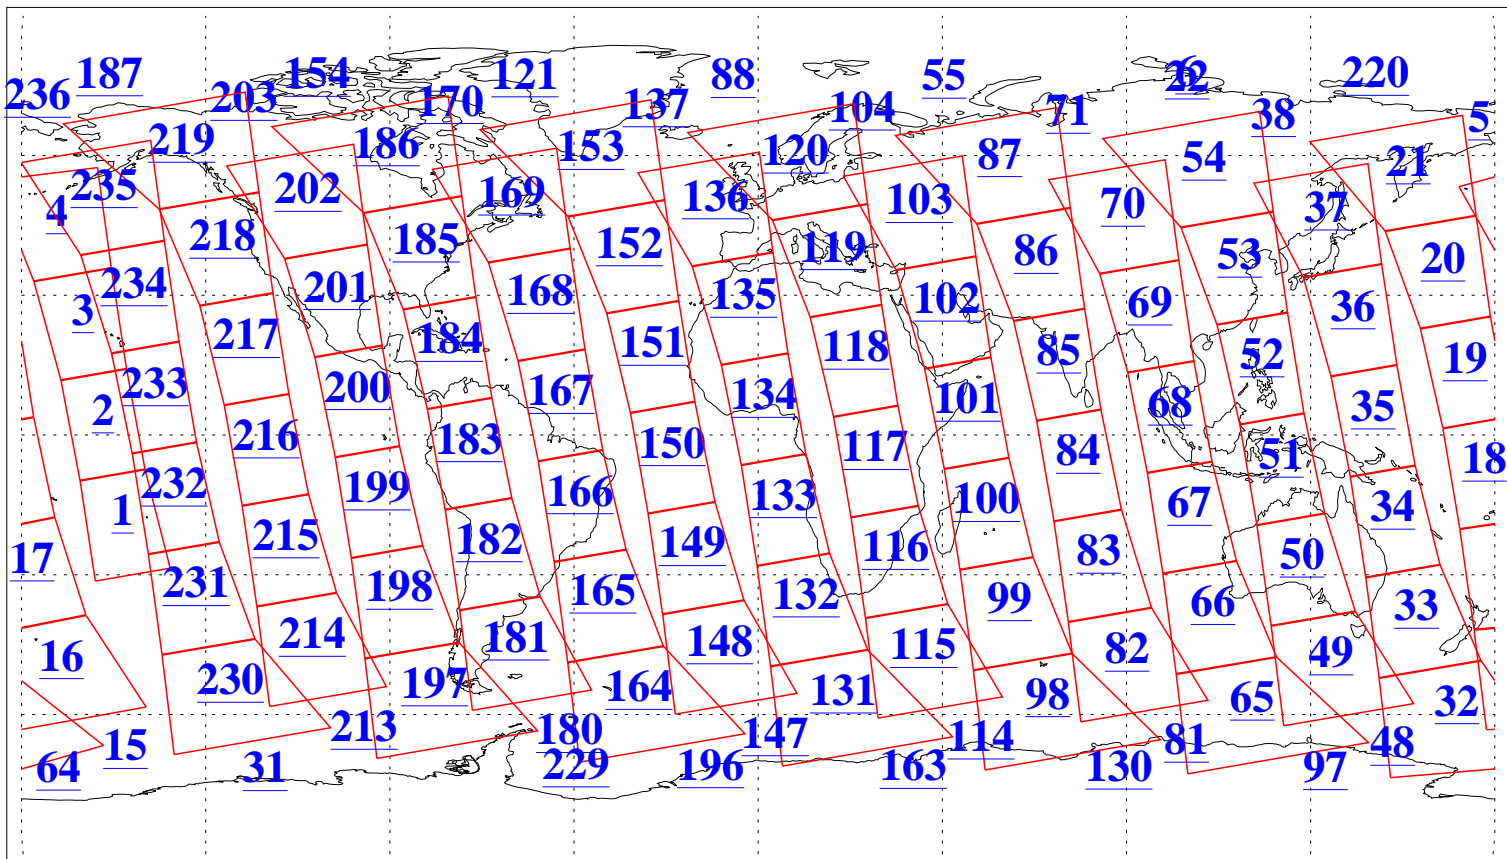

L1B Availability  
AMSU Granules: 240  
HSB Granules: 0  
AIRS Granules: 240

13 May 2021  
DoY 133  
Aqua Day 6949  
Granules: 1 to 120

Granules: 121 to 240

Legend: AMSU Available, HSB Available, AIRS Available

L1B Availability  
AMSU Granules: 240  
HSB Granules: 0  
AIRS Granules: 240

13 May 2021  
DoY 133  
Aqua Day 6949

Ascending Granules

Descending Granules

Legend: AMSU Available, HSB Available, AIRS Available

L1B Availability  
 AMSU Granules: 240  
 HSB Granules: 0  
 AIRS Granules: 240

13 May 2021  
 DoY 133  
 Aqua Day 6949

Northern Hemisphere Granules

Southern Hemisphere Granules

Legend: AMSU Available, HSB Available, AIRS Available