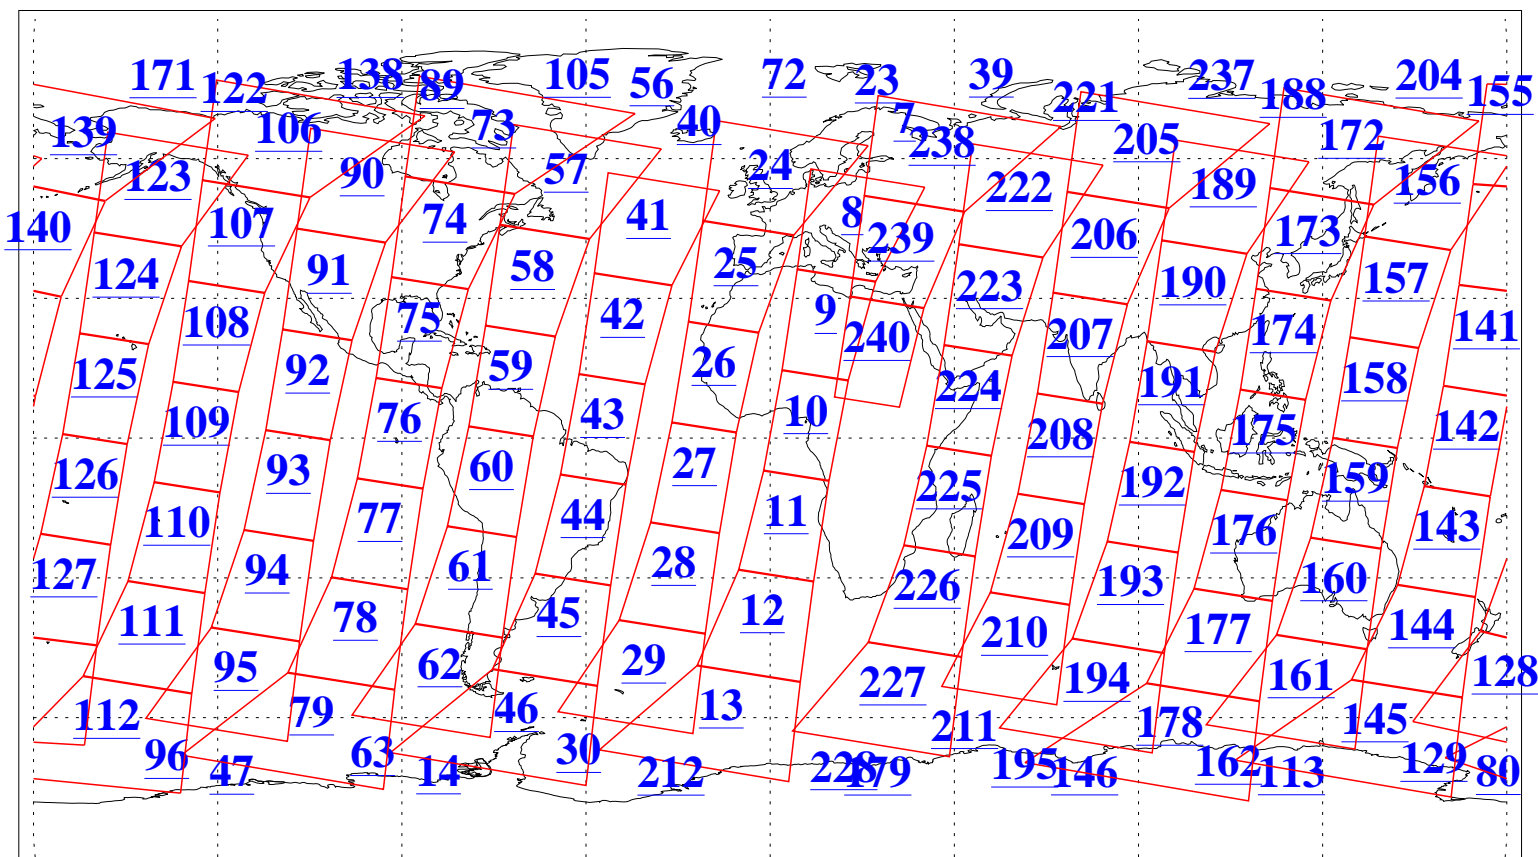

L1B Availability  
AMSU Granules: 240  
HSB Granules: 0  
AIRS Granules: 240

13 May 2021  
DoY 133  
Aqua Day 6949  
Granules: 1 to 120

Granules: 121 to 240

Legend: AMSU Available, HSB Available, AIRS Available

L1B Availability  
AMSU Granules: 240  
HSB Granules: 0  
AIRS Granules: 240

13 May 2021  
DoY 133  
Aqua Day 6949

Ascending Granules

Descending Granules

Legend: AMSU Available, HSB Available, AIRS Available

L1B Availability  
 AMSU Granules: 240  
 HSB Granules: 0  
 AIRS Granules: 240

13 May 2021  
 DoY 133  
 Aqua Day 6949

Northern Hemisphere Granules

Southern Hemisphere Granules

Legend: AMSU Available, HSB Available, AIRS Available