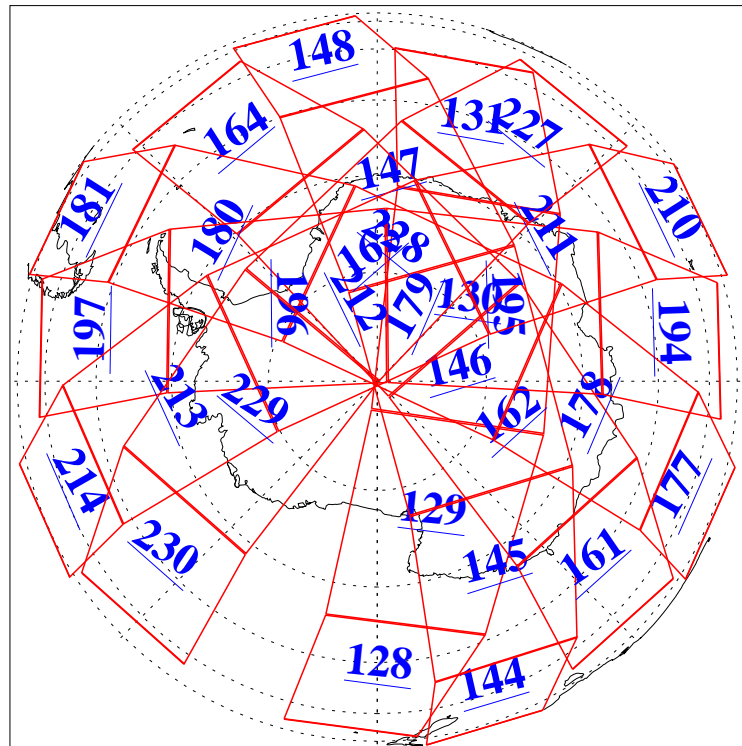

L1B Availability  
AMSU Granules: 240  
HSB Granules: 0  
AIRS Granules: 240

13 May 2021  
DoY 133  
Aqua Day 6949

Ascending Granules

Descending Granules

Legend: AMSU Available, HSB Available, AIRS Available

L1B Availability  
 AMSU Granules: 240  
 HSB Granules: 0  
 AIRS Granules: 240

13 May 2021  
 DoY 133  
 Aqua Day 6949

Northern Hemisphere Granules

Southern Hemisphere Granules

Legend: AMSU Available, HSB Available, AIRS Available