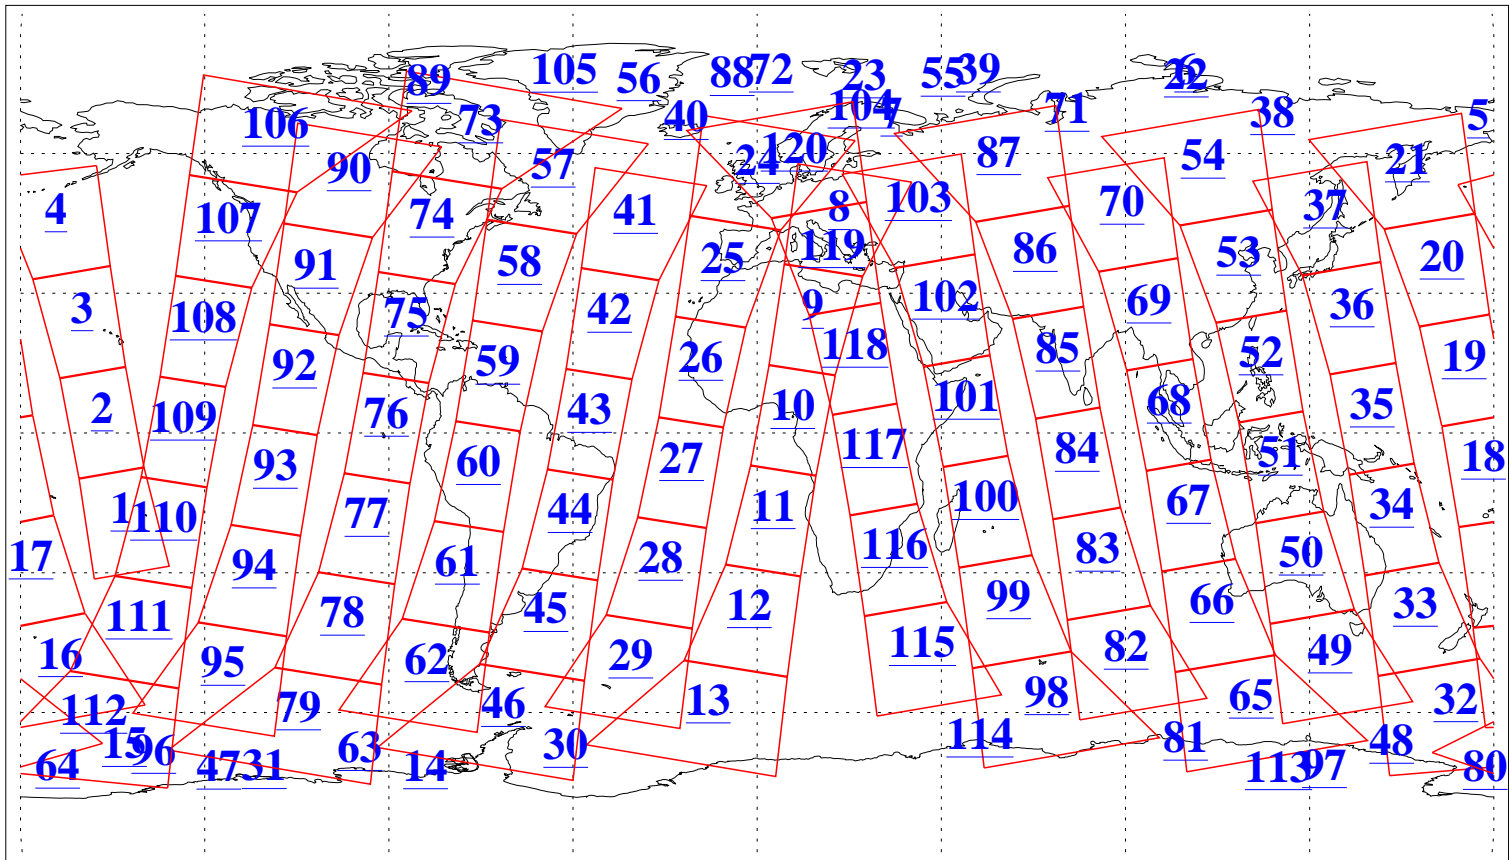

L1B Availability  
AMSU Granules: 240  
HSB Granules: 0  
AIRS Granules: 240

13 May 2021  
DoY 133  
Aqua Day 6949  
Granules: 1 to 120

Granules: 121 to 240

Legend: AMSU Available, HSB Available, AIRS Available

L1B Availability  
AMSU Granules: 240  
HSB Granules: 0  
AIRS Granules: 240

13 May 2021  
DoY 133  
Aqua Day 6949

Ascending Granules

Descending Granules

Legend: AMSU Available, HSB Available, AIRS Available

L1B Availability  
 AMSU Granules: 240  
 HSB Granules: 0  
 AIRS Granules: 240

13 May 2021  
 DoY 133  
 Aqua Day 6949

Northern Hemisphere Granules

Southern Hemisphere Granules

Legend: AMSU Available, HSB Available, AIRS Available