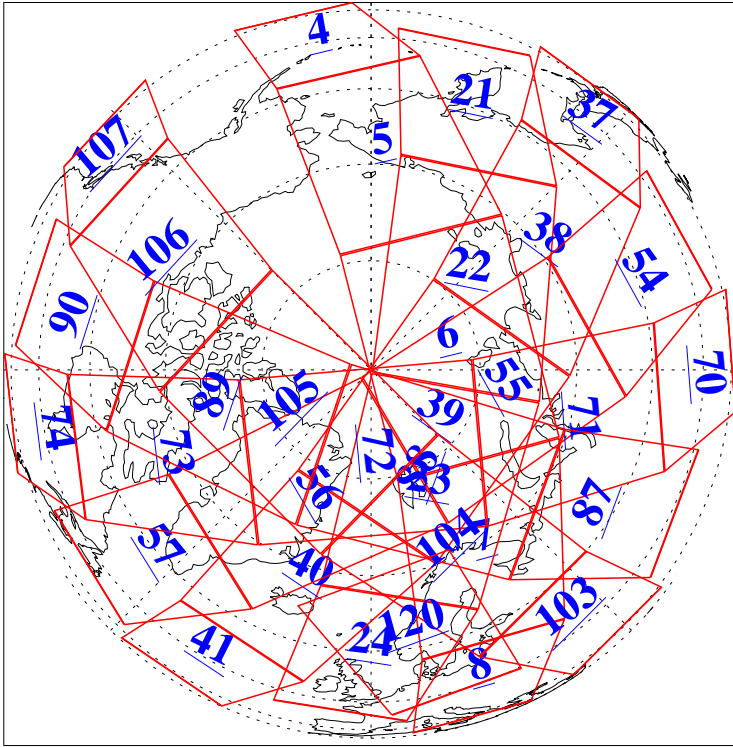

L1B Availability  
AMSU Granules: 240  
HSB Granules: 0  
AIRS Granules: 240

13 May 2021  
DoY 133  
Aqua Day 6949  
Granules: 1 to 120

Granules: 121 to 240

Legend: AMSU Available, HSB Available, AIRS Available

L1B Availability  
AMSU Granules: 240  
HSB Granules: 0  
AIRS Granules: 240

13 May 2021  
DoY 133  
Aqua Day 6949

Ascending Granules

Descending Granules

Legend: AMSU Available, HSB Available, AIRS Available

L1B Availability  
 AMSU Granules: 240  
 HSB Granules: 0  
 AIRS Granules: 240

13 May 2021  
 DoY 133  
 Aqua Day 6949

Northern Hemisphere Granules

Southern Hemisphere Granules

Legend: AMSU Available, HSB Available, AIRS Available