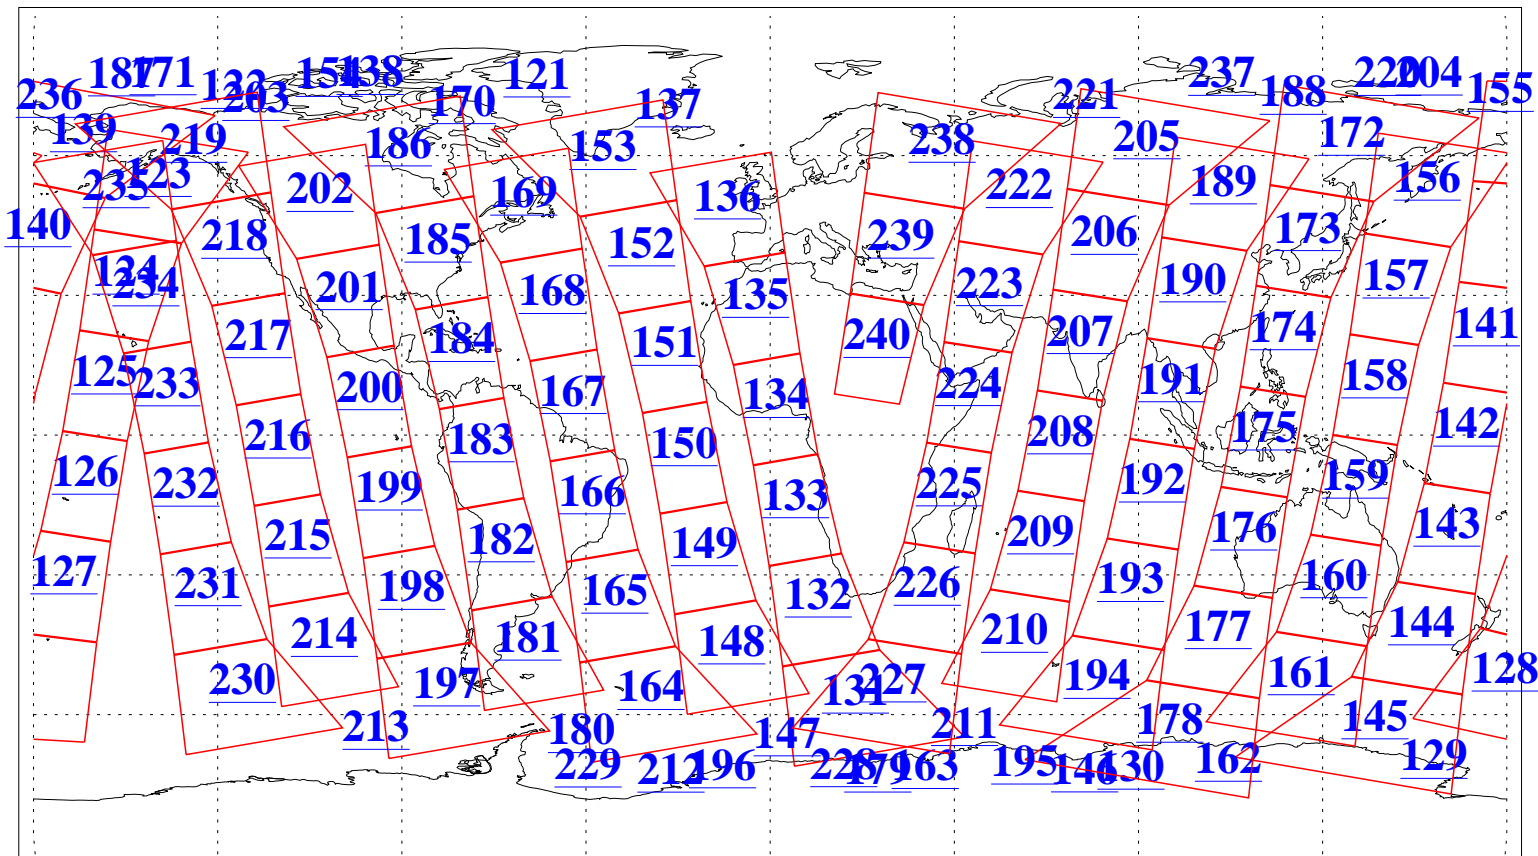

L1B Availability  
AMSU Granules: 240  
HSB Granules: 0  
AIRS Granules: 240

13 May 2021  
DoY 133  
Aqua Day 6949  
Granules: 1 to 120

Granules: 121 to 240

Legend: AMSU Available, HSB Available, AIRS Available

L1B Availability  
AMSU Granules: 240  
HSB Granules: 0  
AIRS Granules: 240

13 May 2021  
DoY 133  
Aqua Day 6949

Ascending Granules

Descending Granules

Legend: AMSU Available, HSB Available, AIRS Available

L1B Availability  
 AMSU Granules: 240  
 HSB Granules: 0  
 AIRS Granules: 240

13 May 2021  
 DoY 133  
 Aqua Day 6949

Northern Hemisphere Granules

Southern Hemisphere Granules

Legend: AMSU Available, HSB Available, AIRS Available