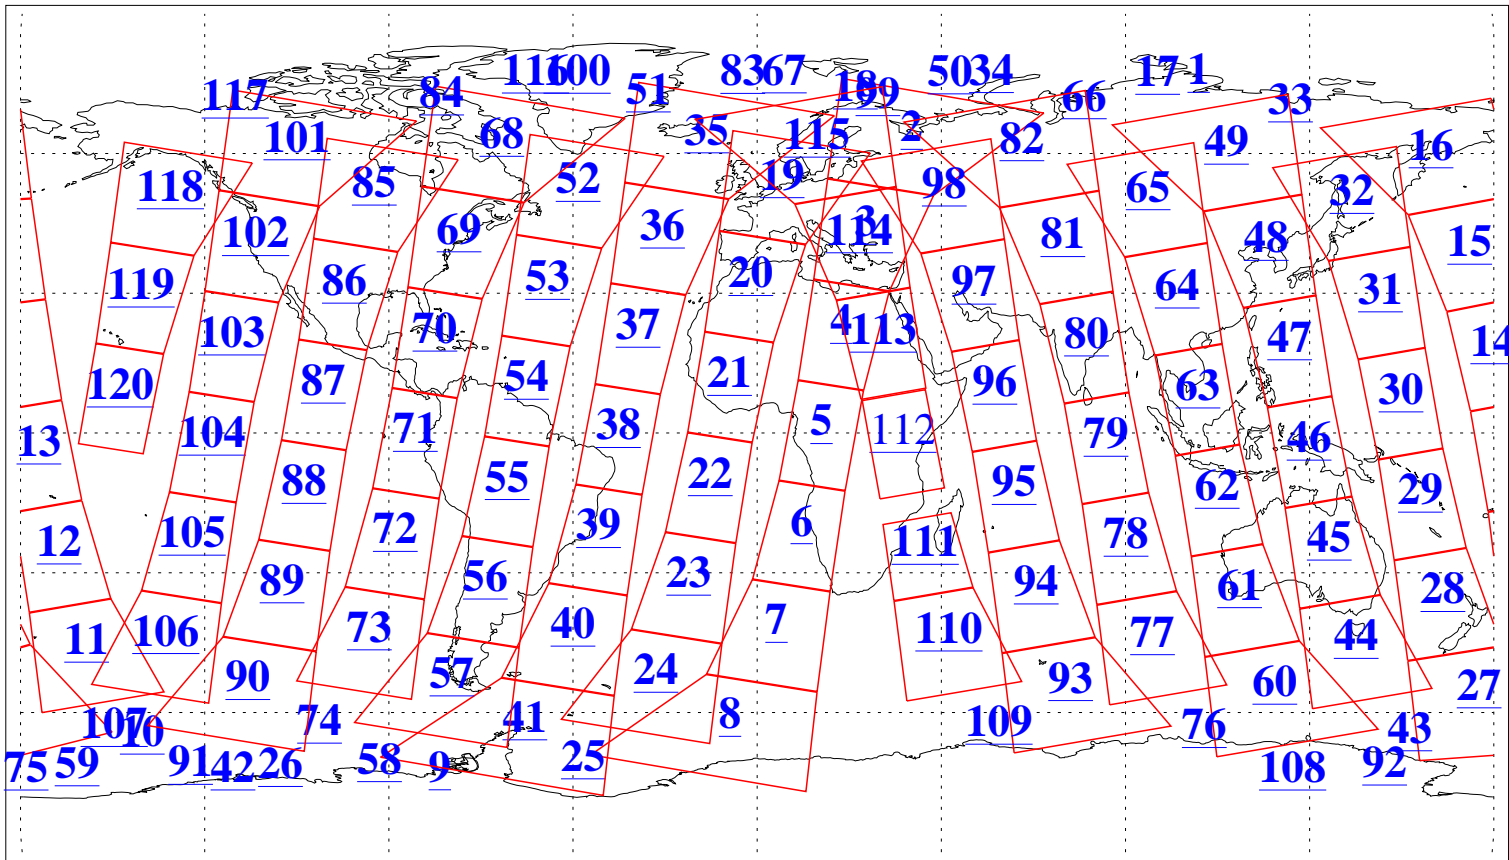

L1B Availability
 AMSU Granules: 240
 HSB Granules: 0
 AIRS Granules: 239

10 May 2021
 DoY 130
 Aqua Day 6946
 Granules: 1 to 120

Granules: 121 to 240

Legend: AMSU Available, HSB Available, AIRS Available

L1B Availability
 AMSU Granules: 240
 HSB Granules: 0
 AIRS Granules: 239

10 May 2021
 DoY 130
 Aqua Day 6946

Ascending Granules

Descending Granules

Legend: AMSU Available, HSB Available, AIRS Available

L1B Availability
 AMSU Granules: 240
 HSB Granules: 0
 AIRS Granules: 239