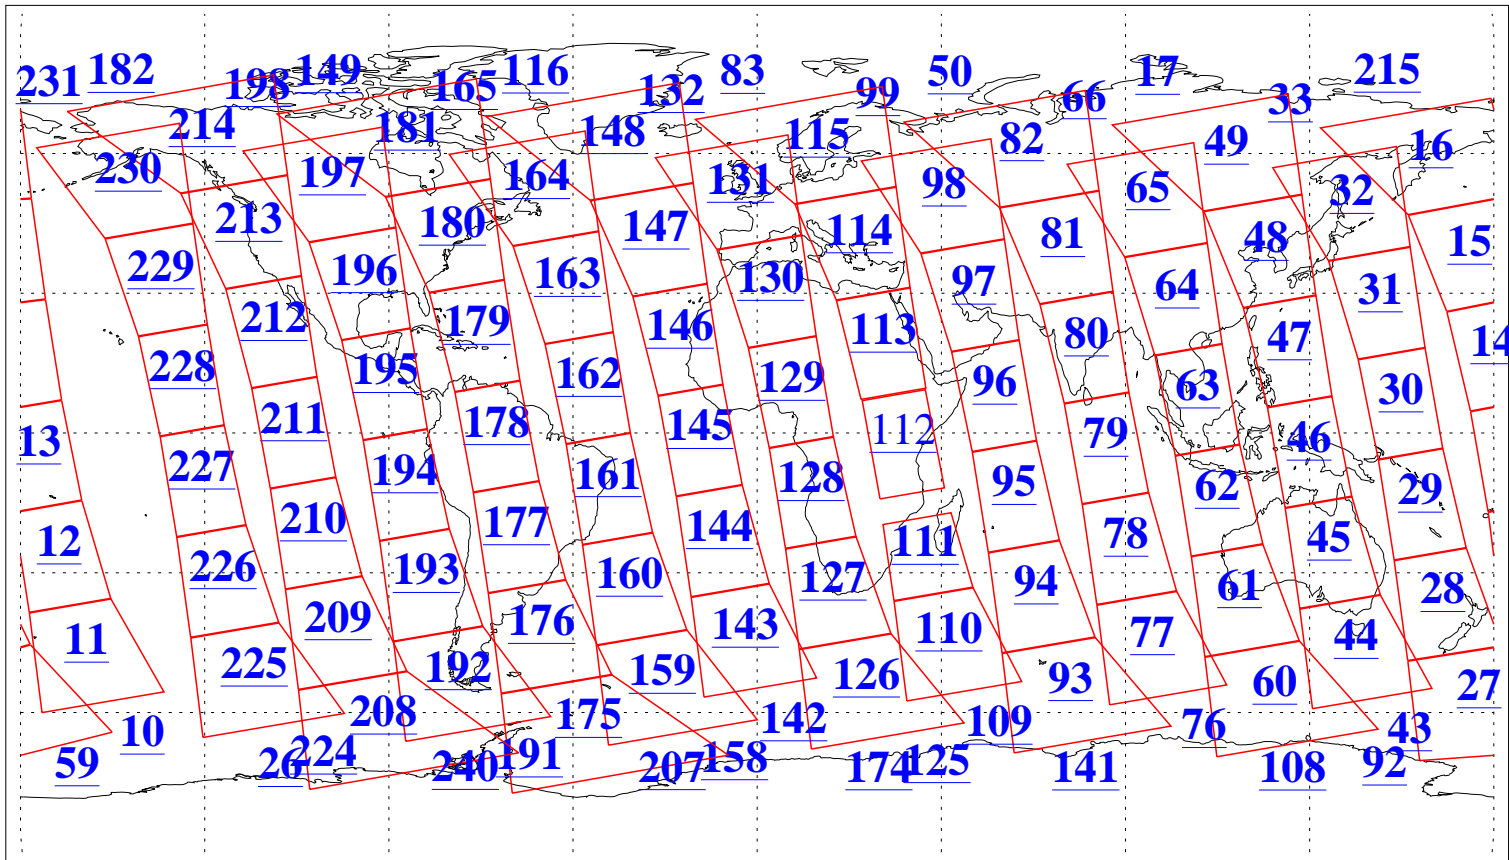

L1B Availability
 AMSU Granules: 240
 HSB Granules: 0
 AIRS Granules: 239

10 May 2021
 DoY 130
 Aqua Day 6946
 Granules: 1 to 120

Granules: 121 to 240

Legend: AMSU Available, HSB Available, AIRS Available

L1B Availability
 AMSU Granules: 240
 HSB Granules: 0
 AIRS Granules: 239

10 May 2021
 DoY 130
 Aqua Day 6946

Ascending Granules

Descending Granules

Legend: AMSU Available, HSB Available, AIRS Available

L1B Availability
 AMSU Granules: 240
 HSB Granules: 0
 AIRS Granules: 239