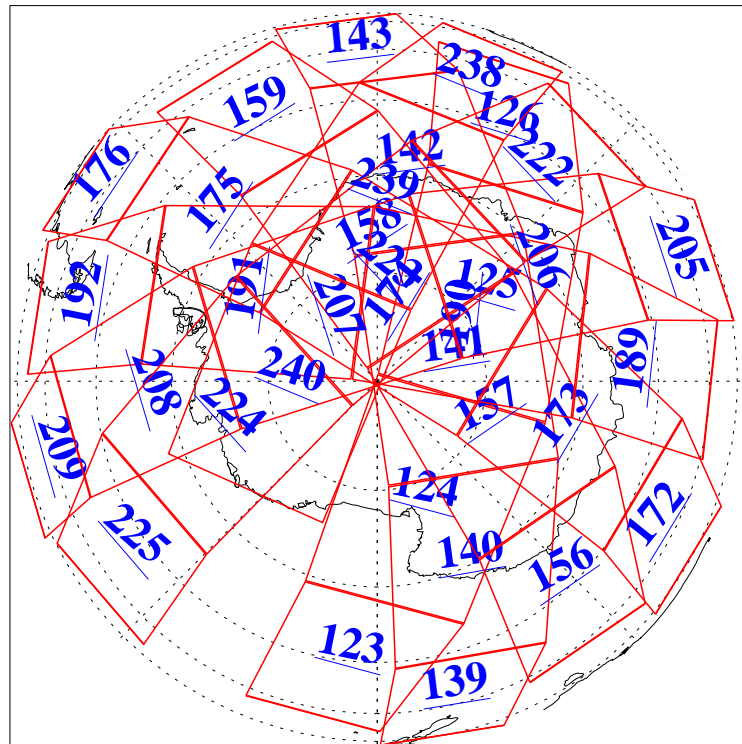

Legend: AMSU Available, ~~HSB Available~~, AIRS Available