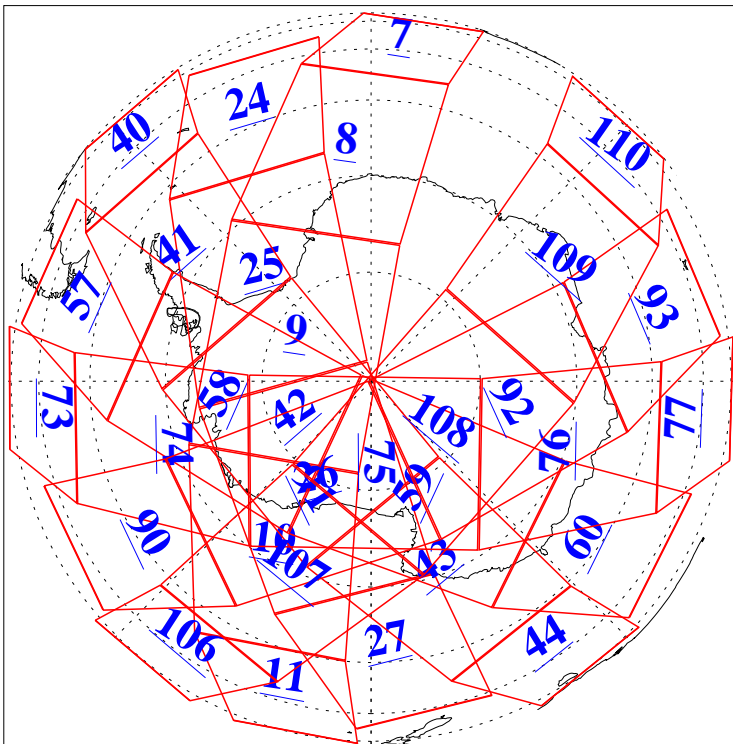

Legend: AMSU Available, ~~HSB Available~~, AIRS Available