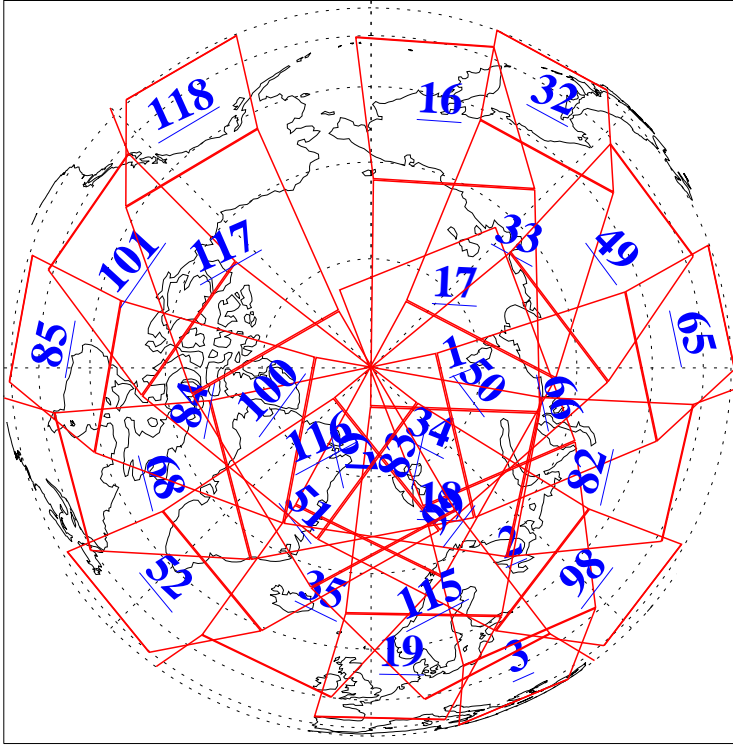

L1B Availability
AMSU Granules: 240
HSB Granules: 0
AIRS Granules: 239

10 May 2021
DoY 130
Aqua Day 6946

Northern Hemisphere Granules

Southern Hemisphere Granules