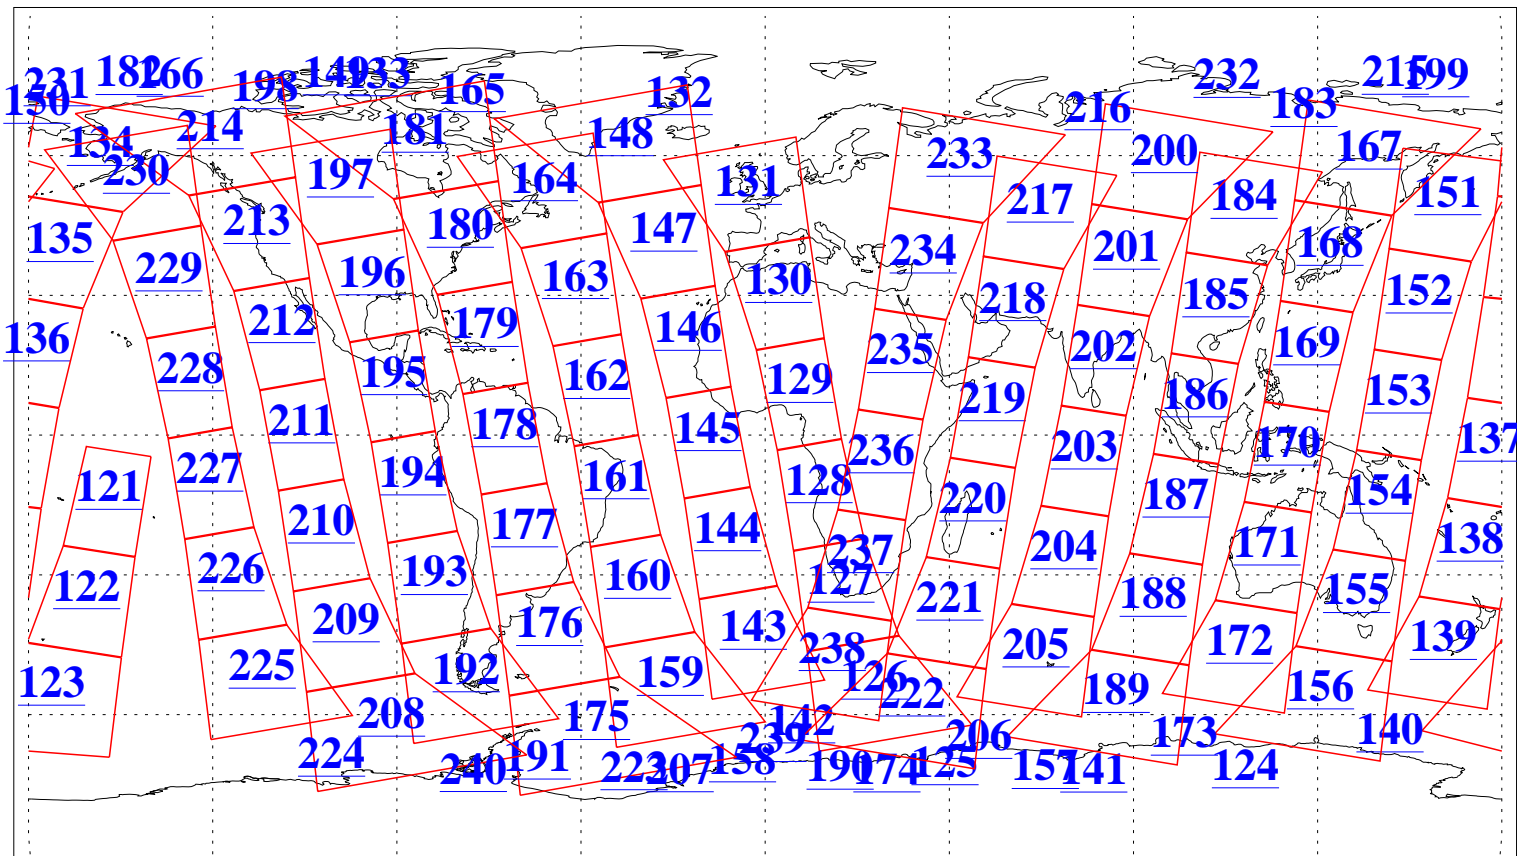

L1B Availability
 AMSU Granules: 240
 HSB Granules: 0
 AIRS Granules: 239

10 May 2021
 DoY 130
 Aqua Day 6946
 Granules: 1 to 120

Granules: 121 to 240

Legend: AMSU Available, HSB Available, AIRS Available

L1B Availability
 AMSU Granules: 240
 HSB Granules: 0
 AIRS Granules: 239

10 May 2021
 DoY 130
 Aqua Day 6946

Ascending Granules

Descending Granules

Legend: AMSU Available, HSB Available, AIRS Available

L1B Availability
 AMSU Granules: 240
 HSB Granules: 0
 AIRS Granules: 239