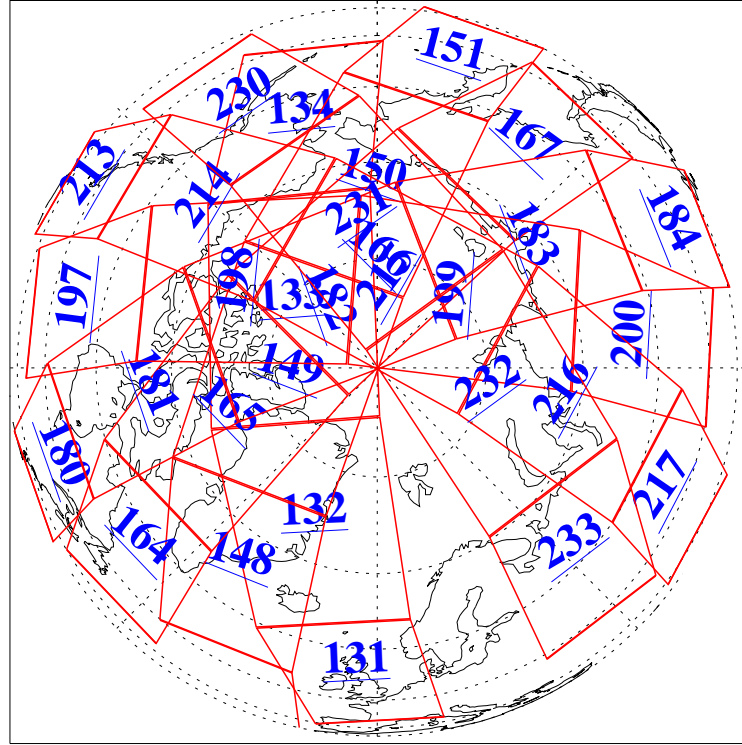

L1B Availability
AMSU Granules: 240
HSB Granules: 0
AIRS Granules: 239

10 May 2021
DoY 130
Aqua Day 6946

Northern Hemisphere Granules

Southern Hemisphere Granules