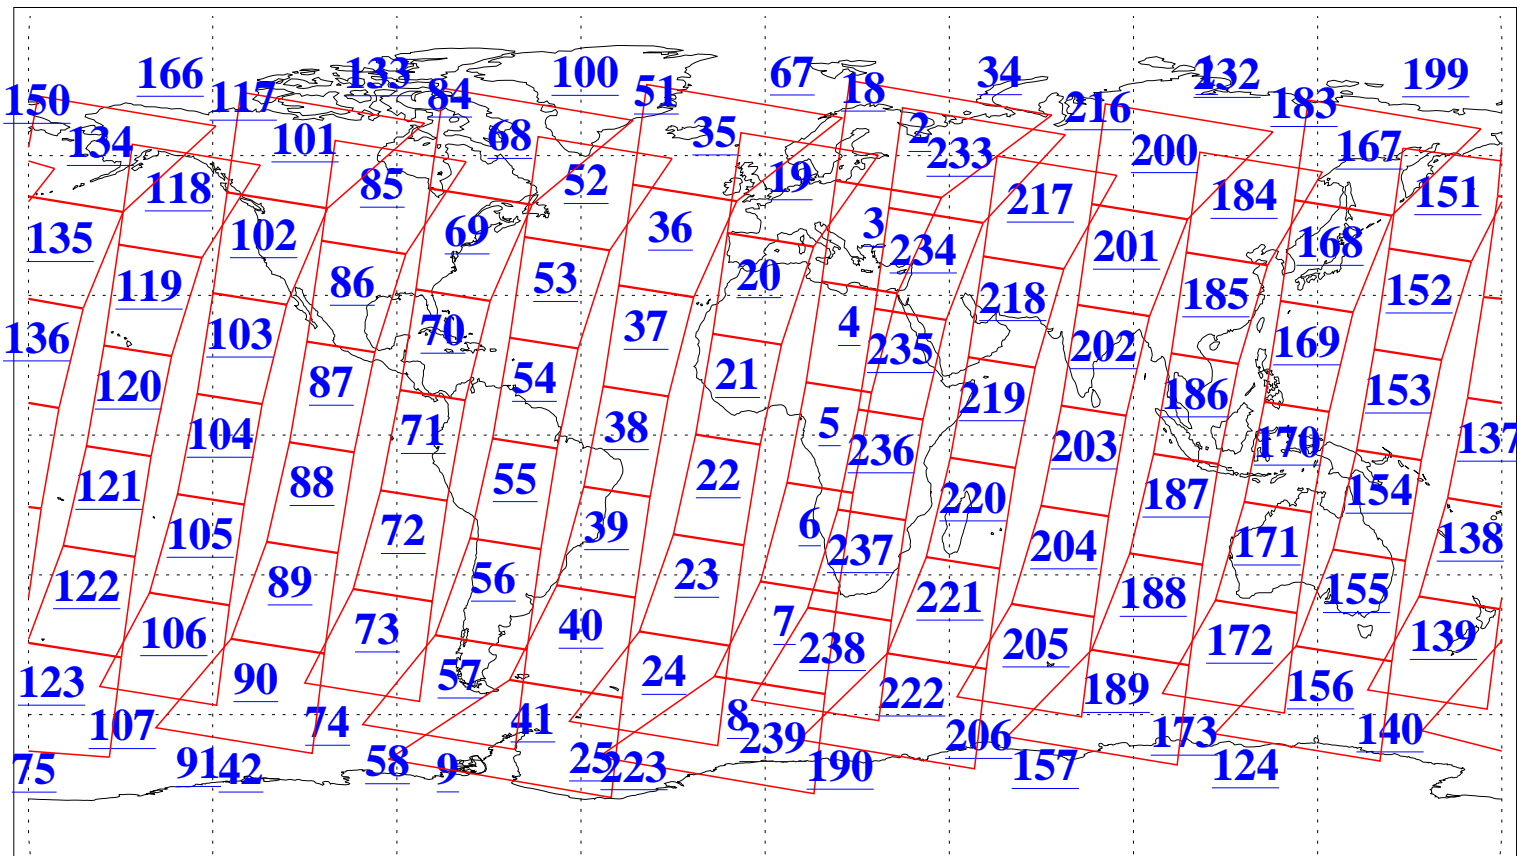

L1B Availability
 AMSU Granules: 240
 HSB Granules: 0
 AIRS Granules: 239

10 May 2021
 DoY 130
 Aqua Day 6946
 Granules: 1 to 120

Granules: 121 to 240

Legend: AMSU Available, HSB Available, AIRS Available

L1B Availability
 AMSU Granules: 240
 HSB Granules: 0
 AIRS Granules: 239

10 May 2021
 DoY 130
 Aqua Day 6946

Ascending Granules

Descending Granules

Legend: AMSU Available, HSB Available, AIRS Available

L1B Availability
 AMSU Granules: 240
 HSB Granules: 0
 AIRS Granules: 239