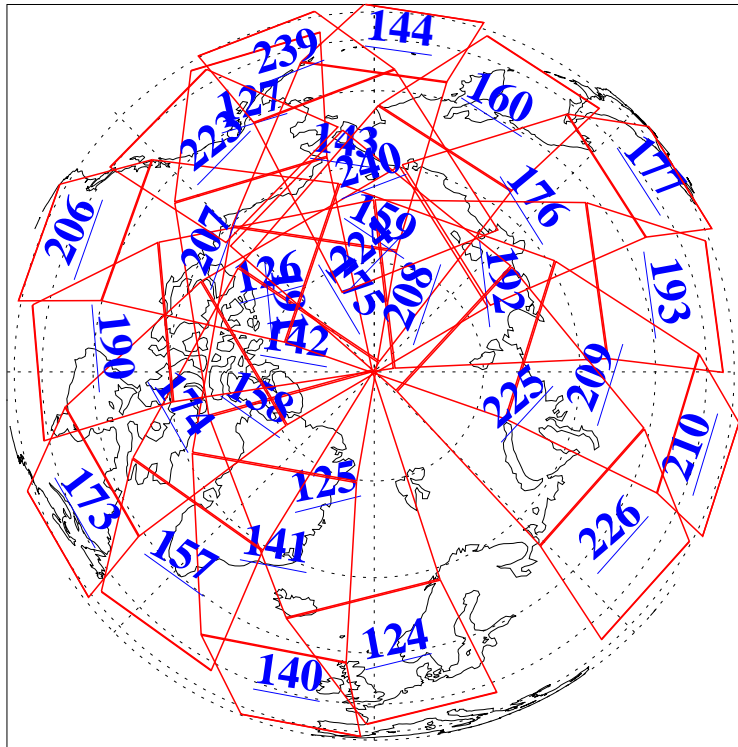

L1B Availability  
 AMSU Granules: 240  
 HSB Granules: 0  
 AIRS Granules: 240

9 May 2021  
 DoY 129  
 Aqua Day 6945

Ascending Granules

Descending Granules

Legend: AMSU Available, *HSB Available*, *AIRS Available*

L1B Availability  
 AMSU Granules: 240  
 HSB Granules: 0  
 AIRS Granules: 240

9 May 2021  
 DoY 129  
 Aqua Day 6945

Northern Hemisphere Granules

Southern Hemisphere Granules

Legend: AMSU Available, HSB Available, **AIRS Available**