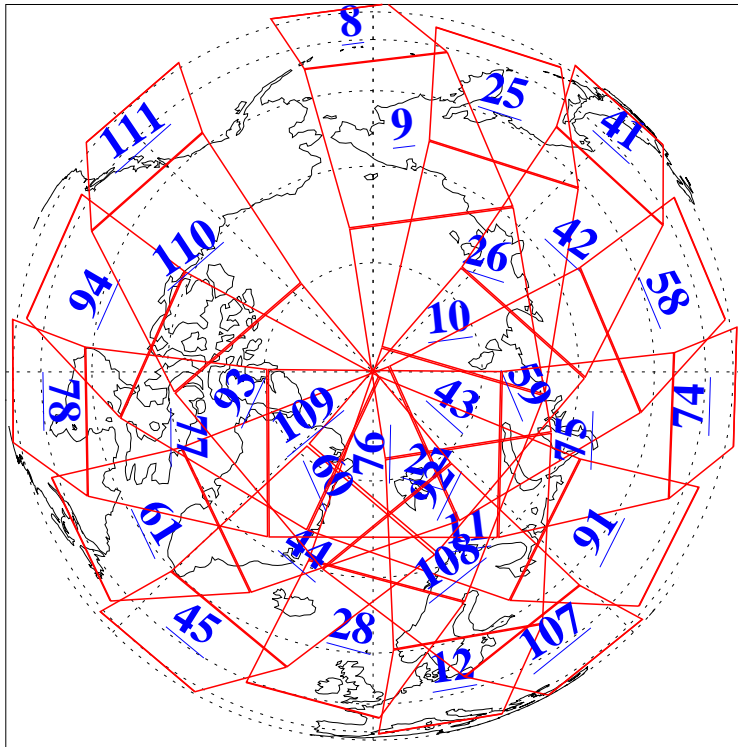

L1B Availability  
AMSU Granules: 240  
HSB Granules: 0  
AIRS Granules: 240

9 May 2021  
DoY 129  
Aqua Day 6945  
Granules: 1 to 120

Granules: 121 to 240

Legend: AMSU Available, *HSB Available*, *AIRS Available*

L1B Availability  
 AMSU Granules: 240  
 HSB Granules: 0  
 AIRS Granules: 240

9 May 2021  
 DoY 129  
 Aqua Day 6945

Ascending Granules

Descending Granules

Legend: AMSU Available, *HSB Available*, *AIRS Available*

L1B Availability  
 AMSU Granules: 240  
 HSB Granules: 0  
 AIRS Granules: 240

9 May 2021  
 DoY 129  
 Aqua Day 6945

Northern Hemisphere Granules

Southern Hemisphere Granules

Legend: AMSU Available, HSB Available, **AIRS Available**