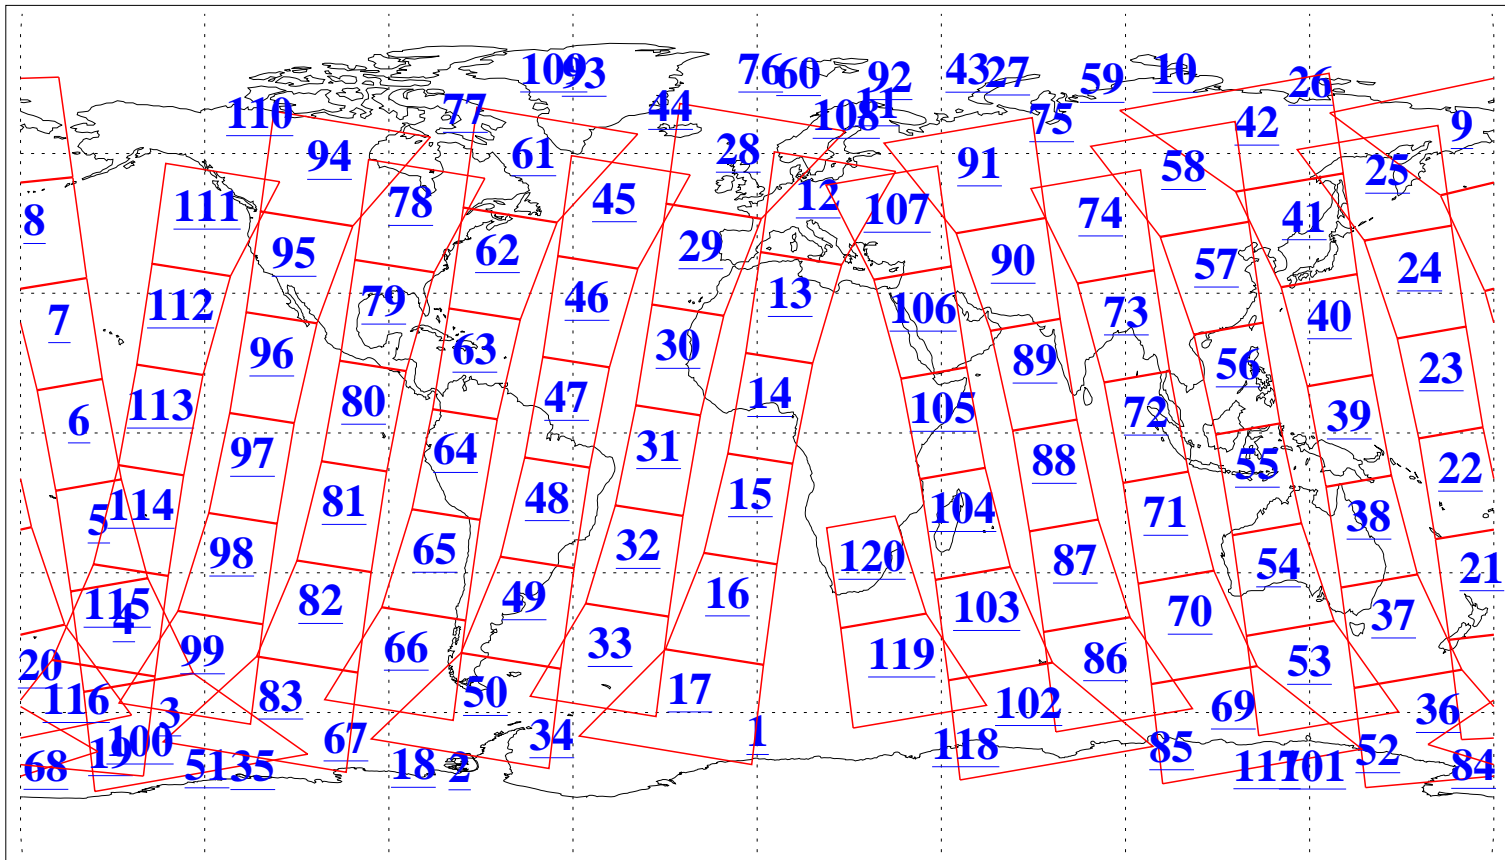

L1B Availability  
AMSU Granules: 240  
HSB Granules: 0  
AIRS Granules: 240

9 May 2021  
DoY 129  
Aqua Day 6945  
Granules: 1 to 120

Granules: 121 to 240

Legend: AMSU Available, *HSB Available*, *AIRS Available*

L1B Availability  
 AMSU Granules: 240  
 HSB Granules: 0  
 AIRS Granules: 240

9 May 2021  
 DoY 129  
 Aqua Day 6945

Ascending Granules

Descending Granules

Legend: AMSU Available, *HSB Available*, *AIRS Available*

L1B Availability  
 AMSU Granules: 240  
 HSB Granules: 0  
 AIRS Granules: 240

9 May 2021  
 DoY 129  
 Aqua Day 6945

Northern Hemisphere Granules

Southern Hemisphere Granules

Legend: AMSU Available, HSB Available, **AIRS Available**