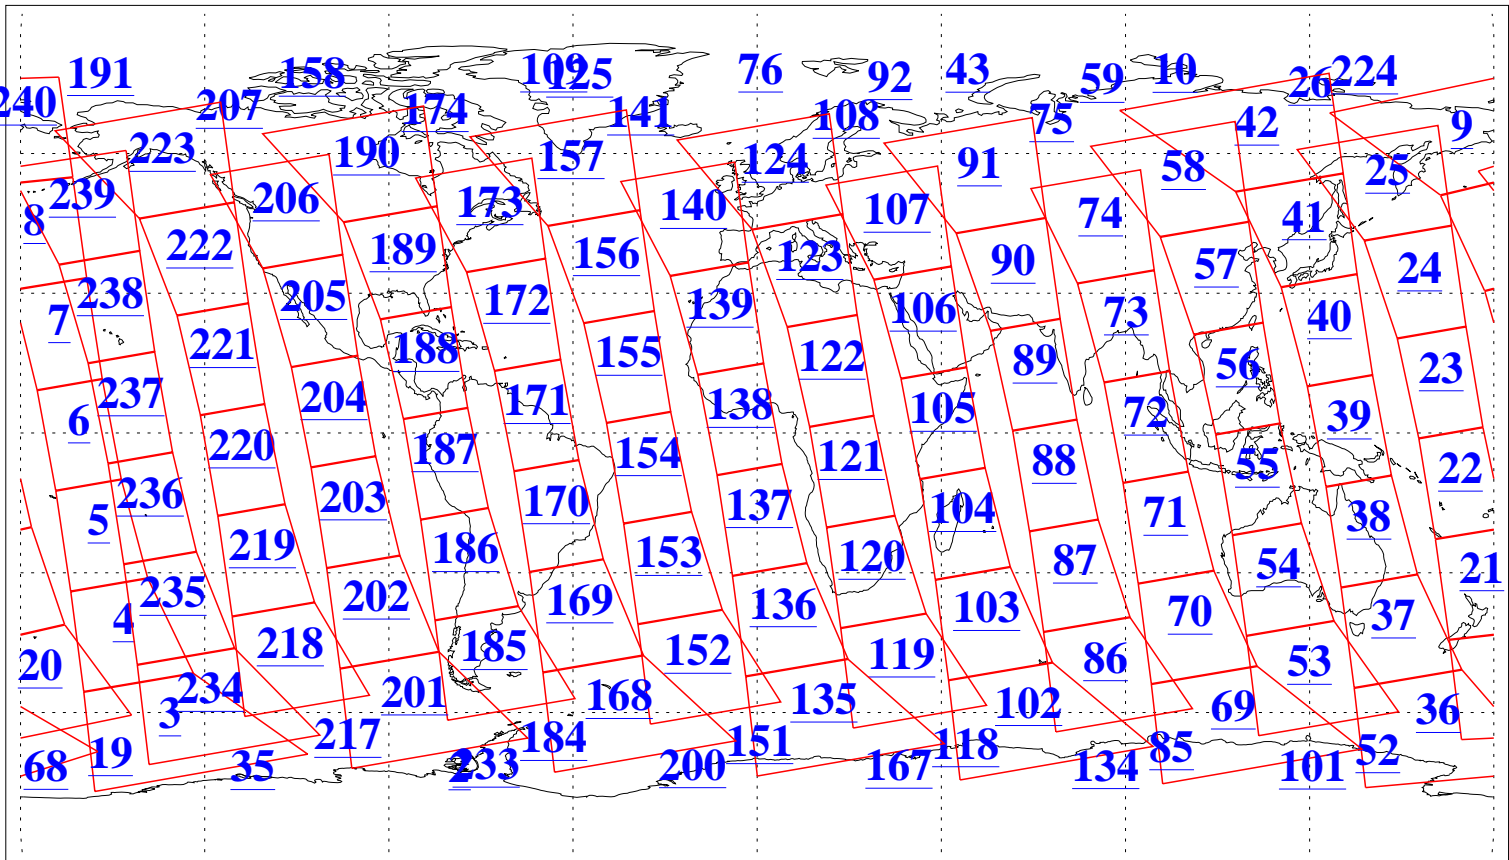

L1B Availability  
AMSU Granules: 240  
HSB Granules: 0  
AIRS Granules: 240

9 May 2021  
DoY 129  
Aqua Day 6945  
Granules: 1 to 120

Granules: 121 to 240

Legend: AMSU Available, *HSB Available*, *AIRS Available*

L1B Availability  
 AMSU Granules: 240  
 HSB Granules: 0  
 AIRS Granules: 240

9 May 2021  
 DoY 129  
 Aqua Day 6945

Ascending Granules

Descending Granules

Legend: AMSU Available, *HSB Available*, *AIRS Available*

L1B Availability  
 AMSU Granules: 240  
 HSB Granules: 0  
 AIRS Granules: 240

9 May 2021  
 DoY 129  
 Aqua Day 6945

Northern Hemisphere Granules

Southern Hemisphere Granules

Legend: AMSU Available, HSB Available, **AIRS Available**