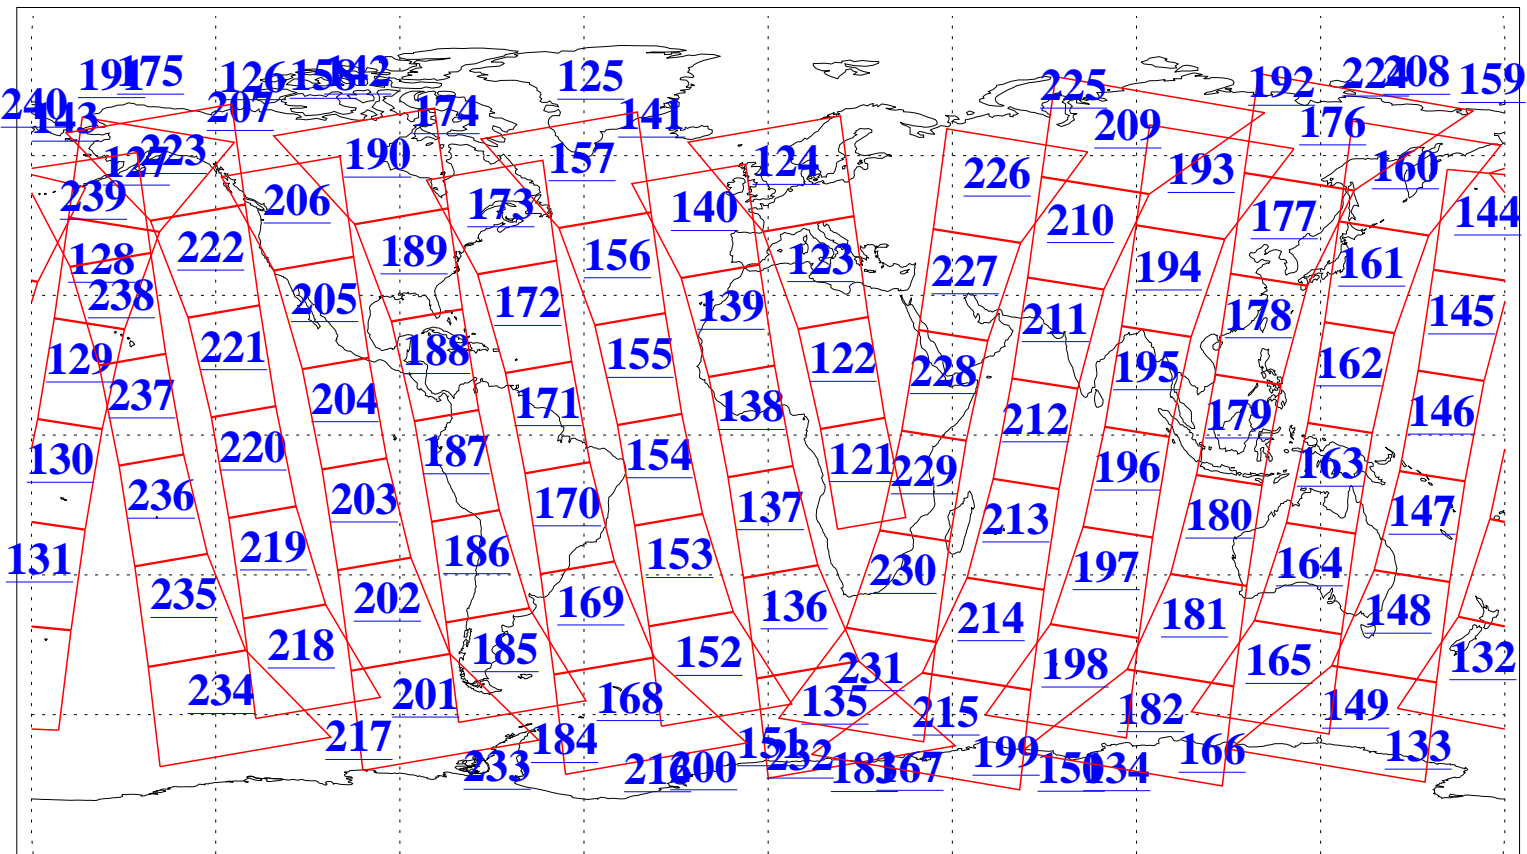

L1B Availability  
AMSU Granules: 240  
HSB Granules: 0  
AIRS Granules: 240

9 May 2021  
DoY 129  
Aqua Day 6945  
Granules: 1 to 120

Granules: 121 to 240

Legend: AMSU Available, *HSB Available*, *AIRS Available*

L1B Availability  
 AMSU Granules: 240  
 HSB Granules: 0  
 AIRS Granules: 240

9 May 2021  
 DoY 129  
 Aqua Day 6945

Ascending Granules

Descending Granules

Legend: AMSU Available, *HSB Available*, *AIRS Available*

L1B Availability  
 AMSU Granules: 240  
 HSB Granules: 0  
 AIRS Granules: 240

9 May 2021  
 DoY 129  
 Aqua Day 6945

Northern Hemisphere Granules

Southern Hemisphere Granules

Legend: AMSU Available, HSB Available, **AIRS Available**