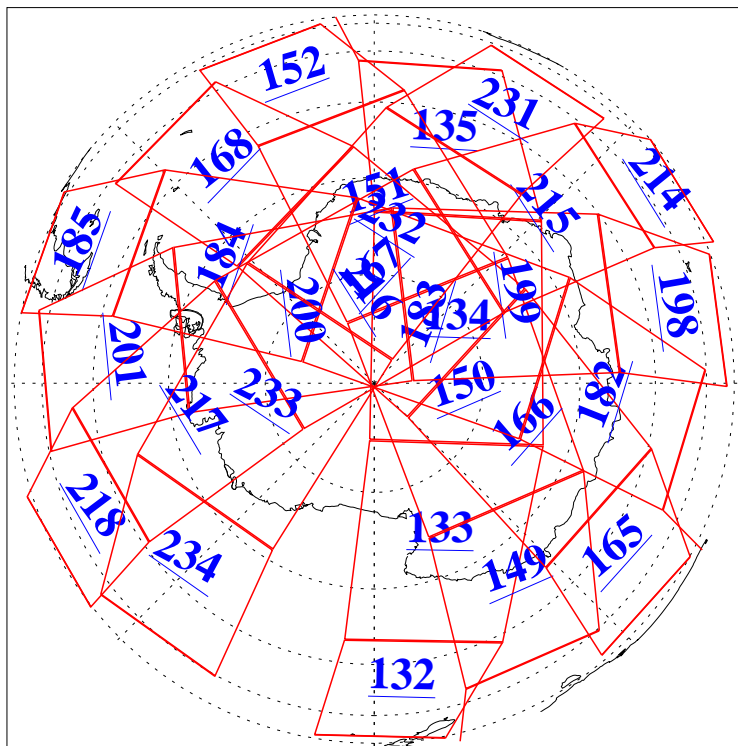

L1B Availability  
AMSU Granules: 240  
HSB Granules: 0  
AIRS Granules: 240

9 May 2021  
DoY 129  
Aqua Day 6945  
Granules: 1 to 120

Granules: 121 to 240

Legend: AMSU Available, *HSB Available*, *AIRS Available*

L1B Availability  
 AMSU Granules: 240  
 HSB Granules: 0  
 AIRS Granules: 240

9 May 2021  
 DoY 129  
 Aqua Day 6945

Ascending Granules

Descending Granules

Legend: AMSU Available, *HSB Available*, *AIRS Available*

L1B Availability  
 AMSU Granules: 240  
 HSB Granules: 0  
 AIRS Granules: 240

9 May 2021  
 DoY 129  
 Aqua Day 6945

Northern Hemisphere Granules

Southern Hemisphere Granules

Legend: AMSU Available, HSB Available, **AIRS Available**