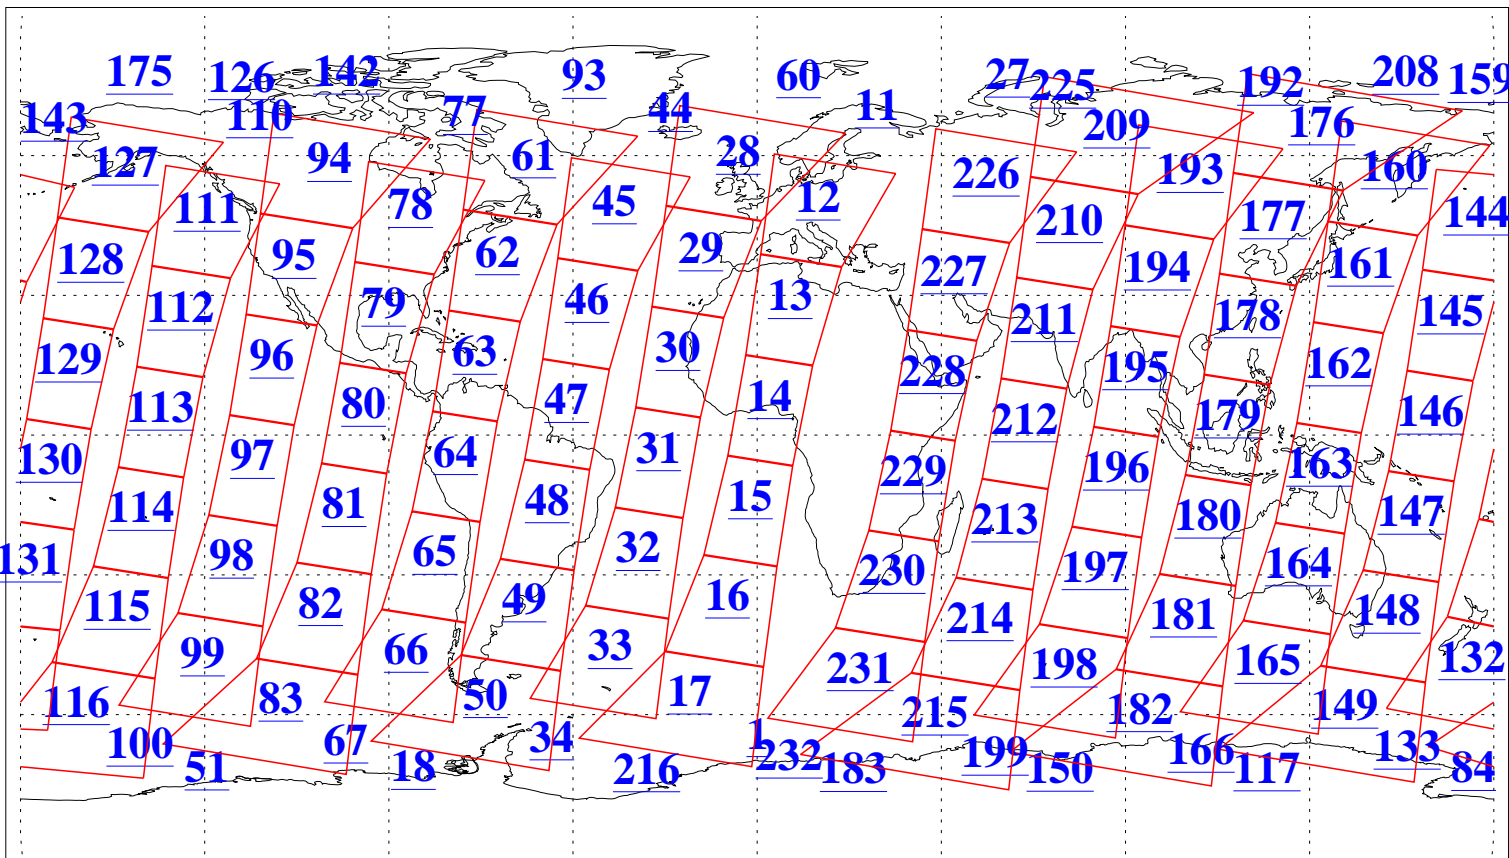

L1B Availability  
AMSU Granules: 240  
HSB Granules: 0  
AIRS Granules: 240

9 May 2021  
DoY 129  
Aqua Day 6945  
Granules: 1 to 120

Granules: 121 to 240

Legend: AMSU Available, *HSB Available*, *AIRS Available*

L1B Availability  
 AMSU Granules: 240  
 HSB Granules: 0  
 AIRS Granules: 240

9 May 2021  
 DoY 129  
 Aqua Day 6945

Ascending Granules

Descending Granules

Legend: AMSU Available, *HSB Available*, *AIRS Available*

L1B Availability  
 AMSU Granules: 240  
 HSB Granules: 0  
 AIRS Granules: 240

9 May 2021  
 DoY 129  
 Aqua Day 6945

Northern Hemisphere Granules

Southern Hemisphere Granules

Legend: AMSU Available, HSB Available, **AIRS Available**