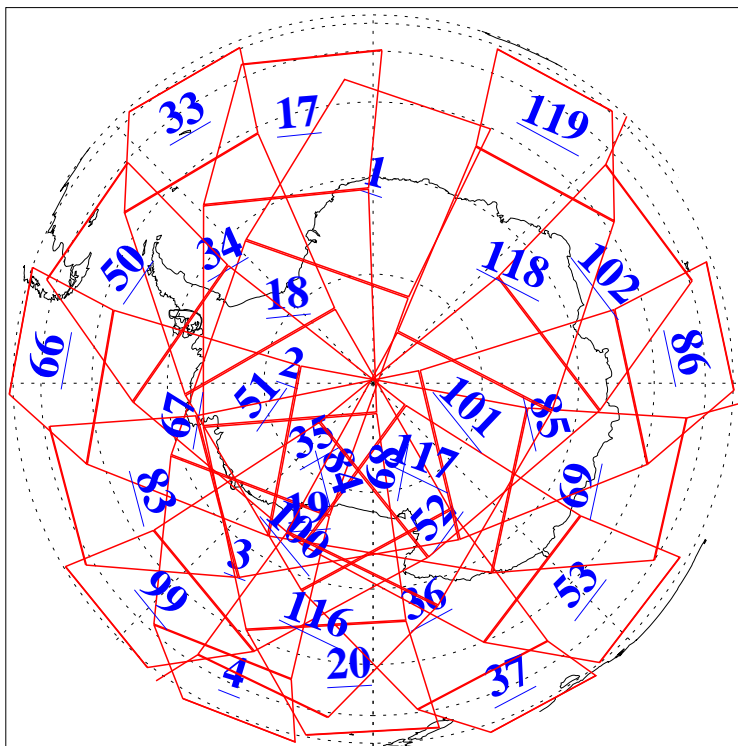

L1B Availability  
AMSU Granules: 240  
HSB Granules: 0  
AIRS Granules: 240

9 May 2021  
DoY 129  
Aqua Day 6945  
Granules: 1 to 120

Granules: 121 to 240

Legend: AMSU Available, *HSB Available*, *AIRS Available*

L1B Availability  
 AMSU Granules: 240  
 HSB Granules: 0  
 AIRS Granules: 240

9 May 2021  
 DoY 129  
 Aqua Day 6945

Ascending Granules

Descending Granules

Legend: AMSU Available, *HSB Available*, *AIRS Available*

L1B Availability  
 AMSU Granules: 240  
 HSB Granules: 0  
 AIRS Granules: 240

9 May 2021  
 DoY 129  
 Aqua Day 6945

Northern Hemisphere Granules

Southern Hemisphere Granules

Legend: AMSU Available, HSB Available, **AIRS Available**