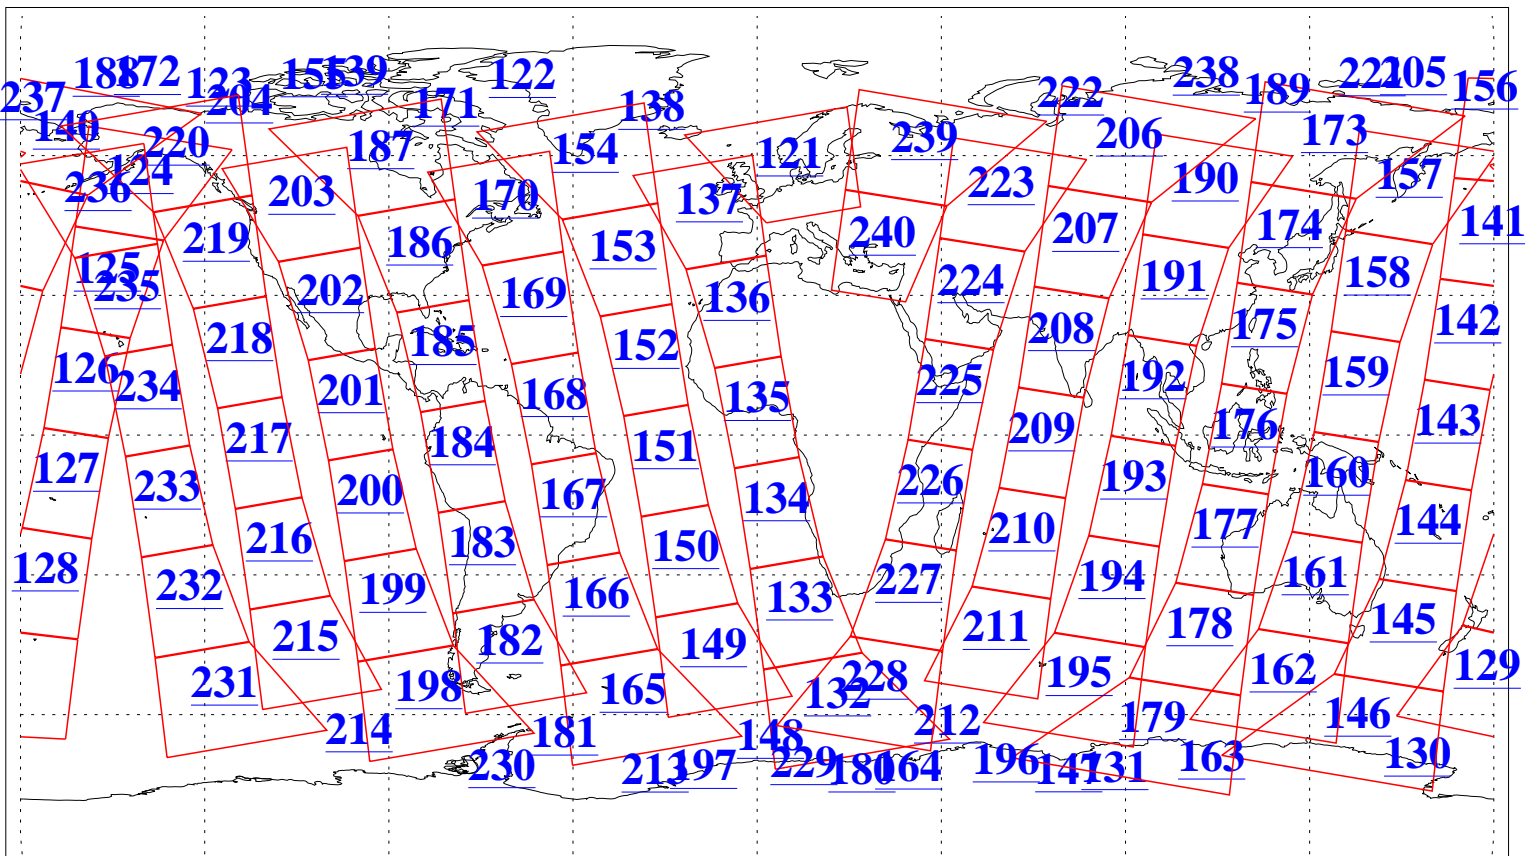

L1B Availability
 AMSU Granules: 240
 HSB Granules: 0
 AIRS Granules: 240

4 May 2021
 DoY 124
 Aqua Day 6940
 Granules: 1 to 120

Granules: 121 to 240

Legend: AMSU Available, HSB Available, AIRS Available

L1B Availability
AMSU Granules: 240
HSB Granules: 0
AIRS Granules: 240

4 May 2021
DoY 124
Aqua Day 6940

Ascending Granules

Descending Granules

Legend: AMSU Available, *HSB Available*, *AIRS Available*

L1B Availability
 AMSU Granules: 240
 HSB Granules: 0
 AIRS Granules: 240

4 May 2021
 DoY 124
 Aqua Day 6940

Northern Hemisphere Granules

Southern Hemisphere Granules

Legend: AMSU Available, HSB Available, **AIRS Available**