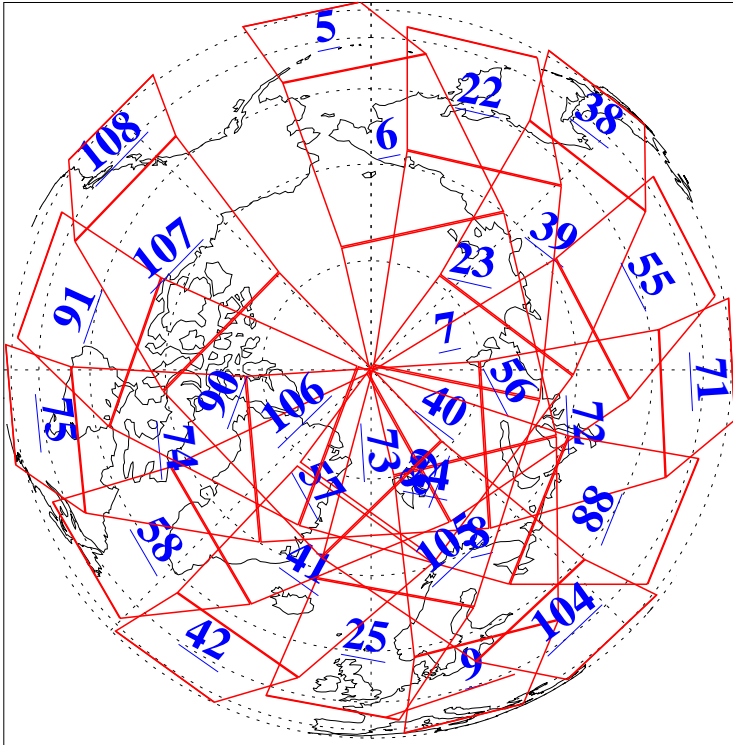

L1B Availability
 AMSU Granules: 240
 HSB Granules: 0
 AIRS Granules: 240

4 May 2021
 DoY 124
 Aqua Day 6940
 Granules: 1 to 120

Granules: 121 to 240

Legend: AMSU Available, HSB Available, AIRS Available

L1B Availability
AMSU Granules: 240
HSB Granules: 0
AIRS Granules: 240

4 May 2021
DoY 124
Aqua Day 6940

Ascending Granules

Descending Granules

Legend: AMSU Available, *HSB Available*, *AIRS Available*

L1B Availability
 AMSU Granules: 240
 HSB Granules: 0
 AIRS Granules: 240

4 May 2021
 DoY 124
 Aqua Day 6940

Northern Hemisphere Granules

Southern Hemisphere Granules

Legend: AMSU Available, HSB Available, **AIRS Available**