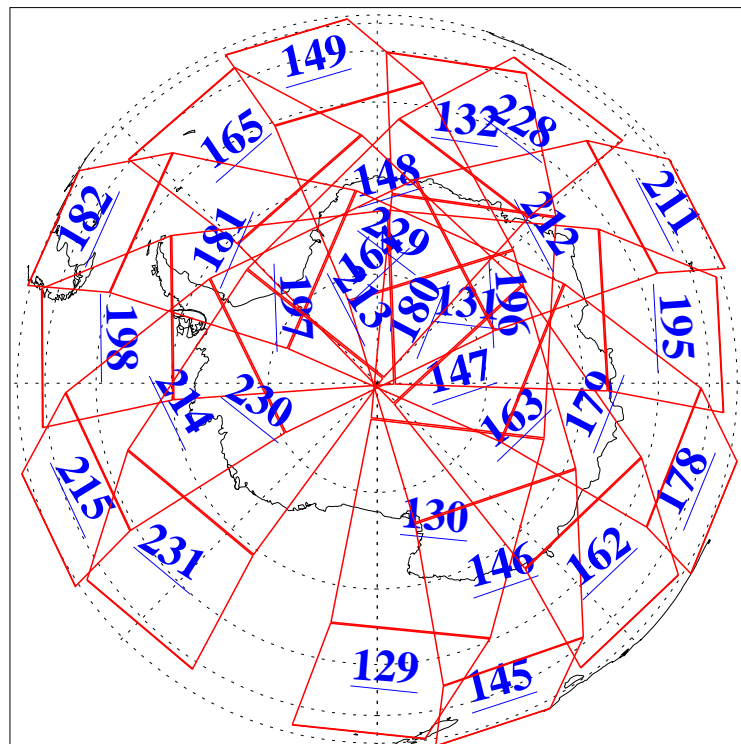

Legend: AMSU Available, HSB Available, **AIRS Available**