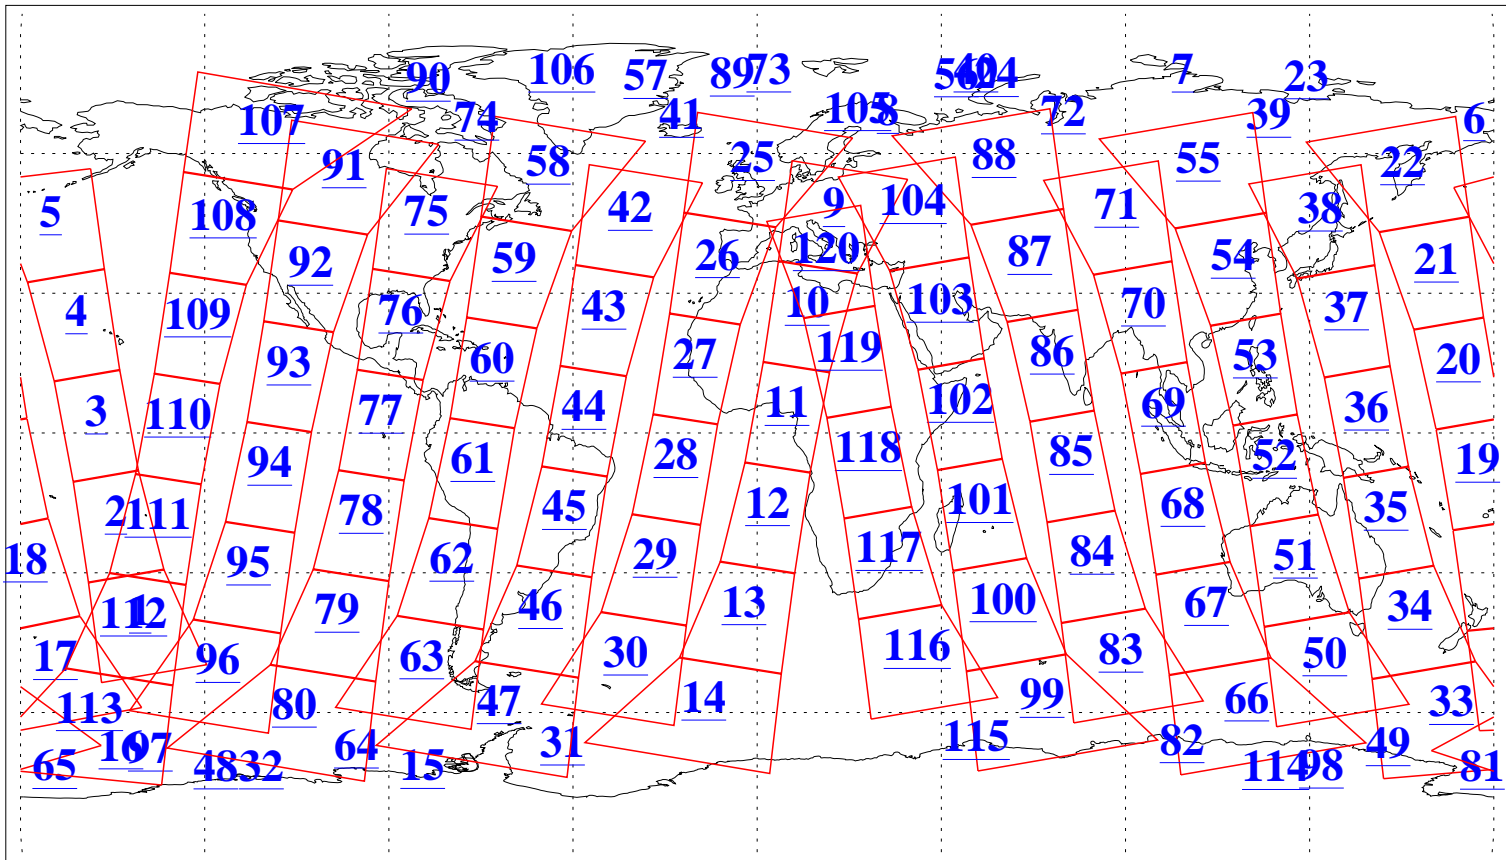

L1B Availability
 AMSU Granules: 240
 HSB Granules: 0
 AIRS Granules: 240

4 May 2021
 DoY 124
 Aqua Day 6940
 Granules: 1 to 120

Granules: 121 to 240

Legend: AMSU Available, HSB Available, AIRS Available

L1B Availability
AMSU Granules: 240
HSB Granules: 0
AIRS Granules: 240

4 May 2021
DoY 124
Aqua Day 6940

Ascending Granules

Descending Granules

Legend: AMSU Available, *HSB Available*, *AIRS Available*

L1B Availability
 AMSU Granules: 240
 HSB Granules: 0
 AIRS Granules: 240

4 May 2021
 DoY 124
 Aqua Day 6940

Northern Hemisphere Granules

Southern Hemisphere Granules

Legend: AMSU Available, HSB Available, **AIRS Available**