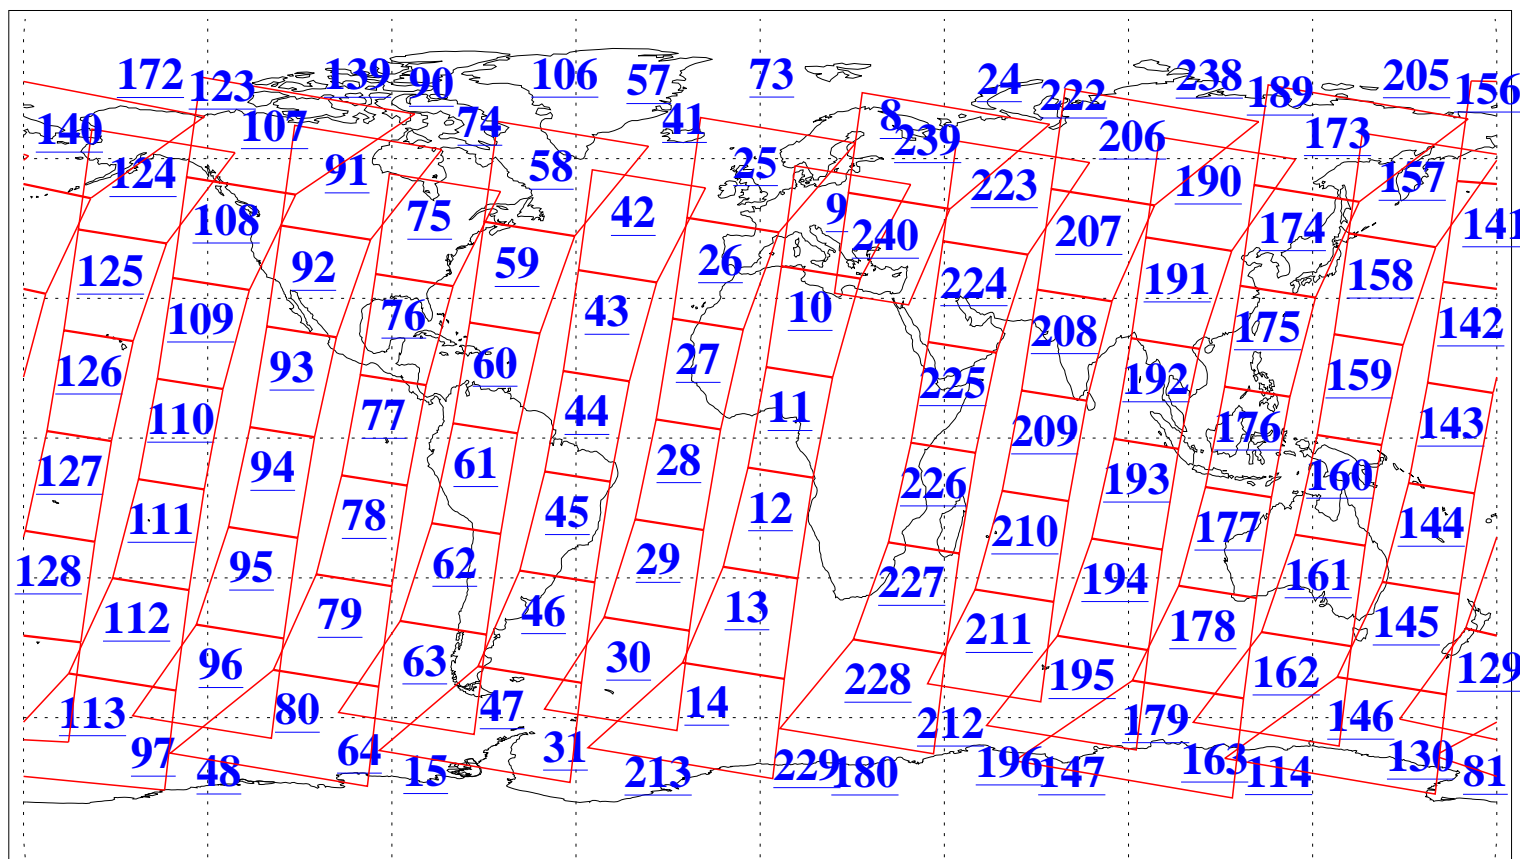

L1B Availability
 AMSU Granules: 240
 HSB Granules: 0
 AIRS Granules: 240

4 May 2021
 DoY 124
 Aqua Day 6940
 Granules: 1 to 120

Granules: 121 to 240

Legend: AMSU Available, HSB Available, AIRS Available

L1B Availability
AMSU Granules: 240
HSB Granules: 0
AIRS Granules: 240

4 May 2021
DoY 124
Aqua Day 6940

Ascending Granules

Descending Granules

Legend: AMSU Available, *HSB Available*, *AIRS Available*

L1B Availability
 AMSU Granules: 240
 HSB Granules: 0
 AIRS Granules: 240

4 May 2021
 DoY 124
 Aqua Day 6940

Northern Hemisphere Granules

Southern Hemisphere Granules

Legend: AMSU Available, HSB Available, **AIRS Available**