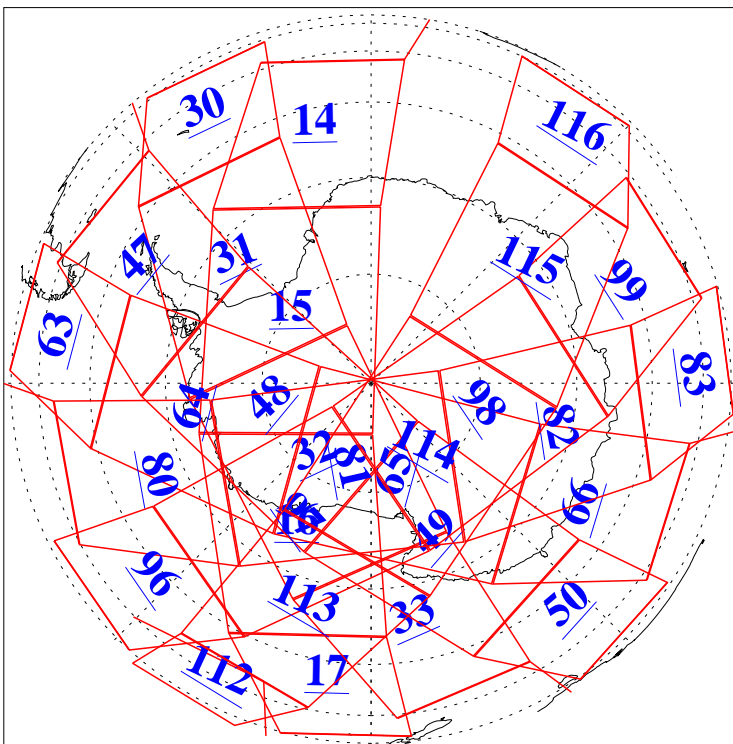

L1B Availability
 AMSU Granules: 240
 HSB Granules: 0
 AIRS Granules: 240

4 May 2021
 DoY 124
 Aqua Day 6940
 Granules: 1 to 120

Granules: 121 to 240

Legend: AMSU Available, HSB Available, AIRS Available

L1B Availability
AMSU Granules: 240
HSB Granules: 0
AIRS Granules: 240

4 May 2021
DoY 124
Aqua Day 6940

Ascending Granules

Descending Granules

Legend: AMSU Available, *HSB Available*, *AIRS Available*

L1B Availability
 AMSU Granules: 240
 HSB Granules: 0
 AIRS Granules: 240

4 May 2021
 DoY 124
 Aqua Day 6940

Northern Hemisphere Granules

Southern Hemisphere Granules

Legend: AMSU Available, HSB Available, **AIRS Available**