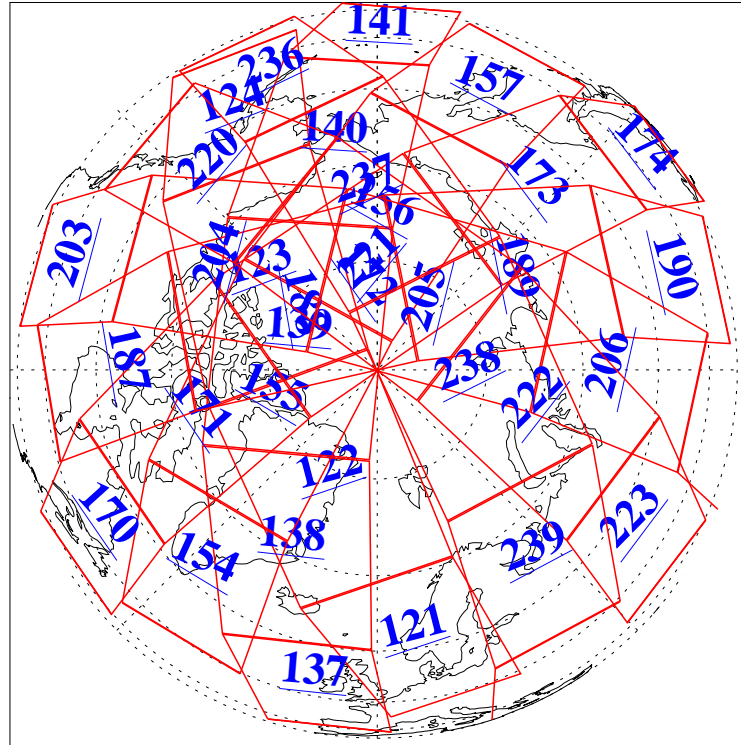

L1B Availability
AMSU Granules: 240
HSB Granules: 0
AIRS Granules: 240

4 May 2021
DoY 124
Aqua Day 6940

Northern Hemisphere Granules

Southern Hemisphere Granules