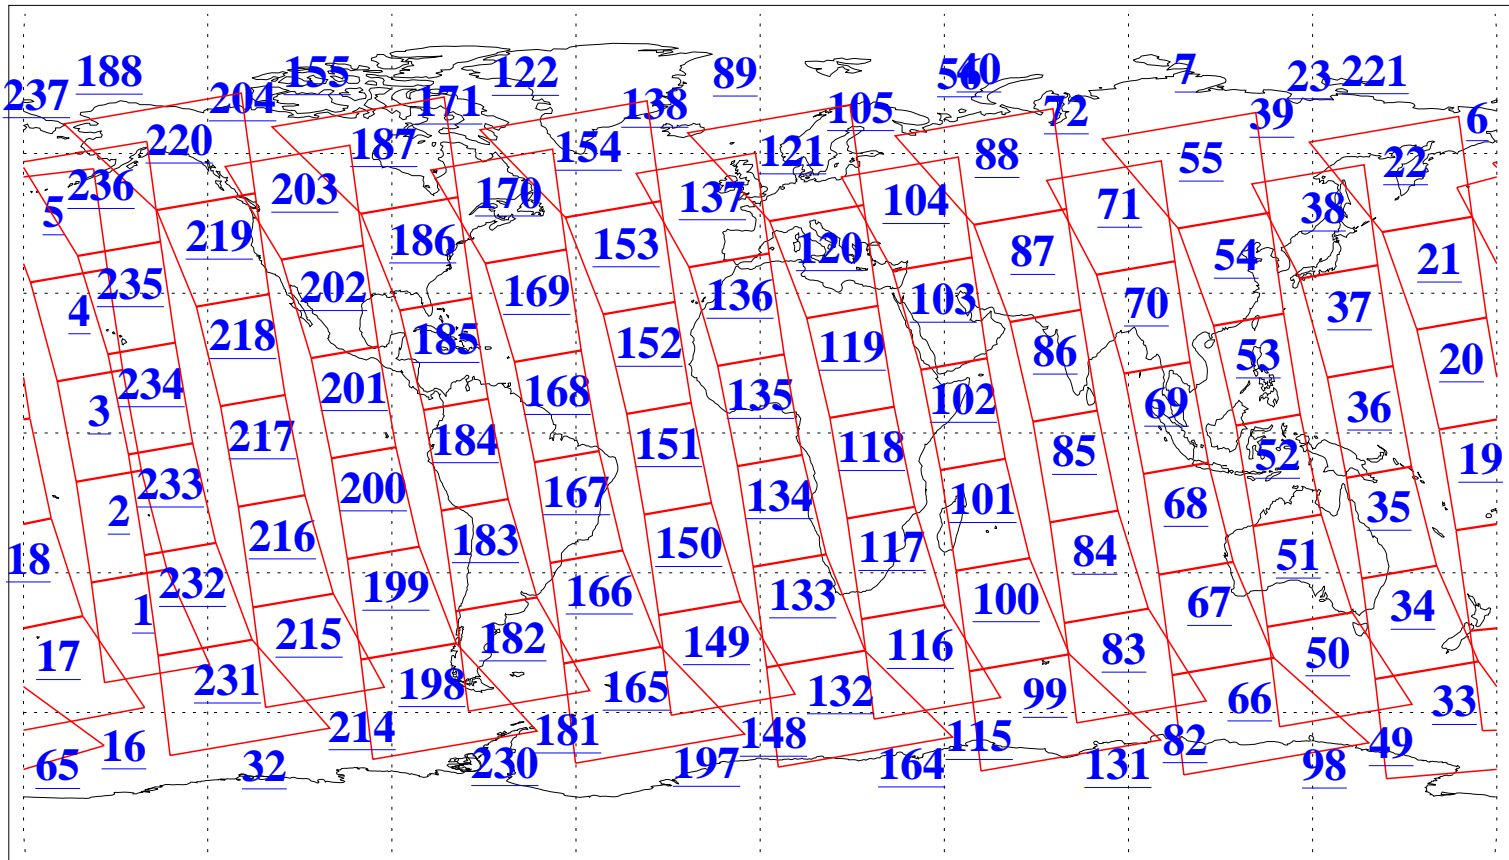

L1B Availability
 AMSU Granules: 240
 HSB Granules: 0
 AIRS Granules: 240

4 May 2021
 DoY 124
 Aqua Day 6940
 Granules: 1 to 120

Granules: 121 to 240

Legend: AMSU Available, HSB Available, AIRS Available

L1B Availability
AMSU Granules: 240
HSB Granules: 0
AIRS Granules: 240

4 May 2021
DoY 124
Aqua Day 6940

Ascending Granules

Descending Granules

Legend: AMSU Available, *HSB Available*, *AIRS Available*

L1B Availability
 AMSU Granules: 240
 HSB Granules: 0
 AIRS Granules: 240

4 May 2021
 DoY 124
 Aqua Day 6940

Northern Hemisphere Granules

Southern Hemisphere Granules

Legend: AMSU Available, HSB Available, **AIRS Available**