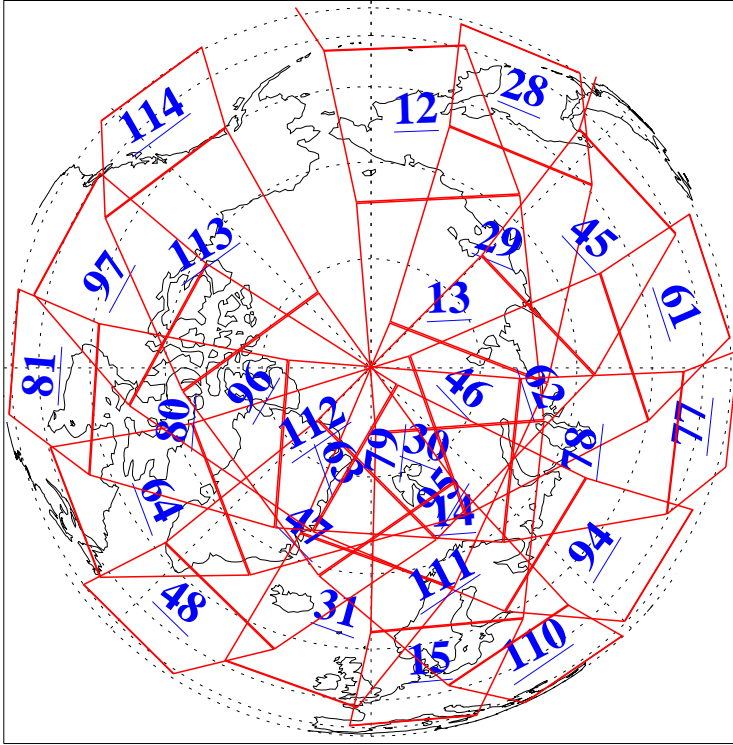

L1B Availability  
AMSU Granules: 240  
HSB Granules: 0  
AIRS Granules: 240

28 Apr 2021  
DoY 118  
Aqua Day 6934  
Granules: 1 to 120

Granules: 121 to 240

Legend: AMSU Available, *HSB Available*, *AIRS Available*

L1B Availability  
 AMSU Granules: 240  
 HSB Granules: 0  
 AIRS Granules: 240

28 Apr 2021  
 DoY 118  
 Aqua Day 6934

Ascending Granules

Descending Granules

Legend: AMSU Available, *HSB Available*, *AIRS Available*

L1B Availability  
 AMSU Granules: 240  
 HSB Granules: 0  
 AIRS Granules: 240

28 Apr 2021  
 DoY 118  
 Aqua Day 6934

Northern Hemisphere Granules

Southern Hemisphere Granules

Legend: AMSU Available, HSB Available, **AIRS Available**