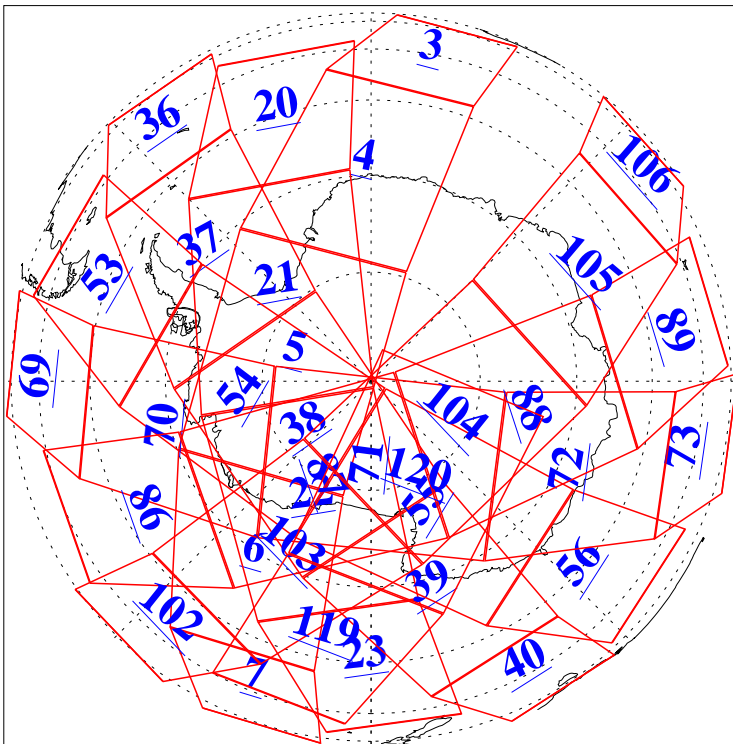

L1B Availability  
AMSU Granules: 240  
HSB Granules: 0  
AIRS Granules: 240

28 Apr 2021  
DoY 118  
Aqua Day 6934  
Granules: 1 to 120

Granules: 121 to 240

Legend: AMSU Available, *HSB Available*, *AIRS Available*

L1B Availability  
 AMSU Granules: 240  
 HSB Granules: 0  
 AIRS Granules: 240

28 Apr 2021  
 DoY 118  
 Aqua Day 6934

Ascending Granules

Descending Granules

Legend: AMSU Available, *HSB Available*, *AIRS Available*

L1B Availability  
 AMSU Granules: 240  
 HSB Granules: 0  
 AIRS Granules: 240

28 Apr 2021  
 DoY 118  
 Aqua Day 6934

Northern Hemisphere Granules

Southern Hemisphere Granules

Legend: AMSU Available, HSB Available, **AIRS Available**