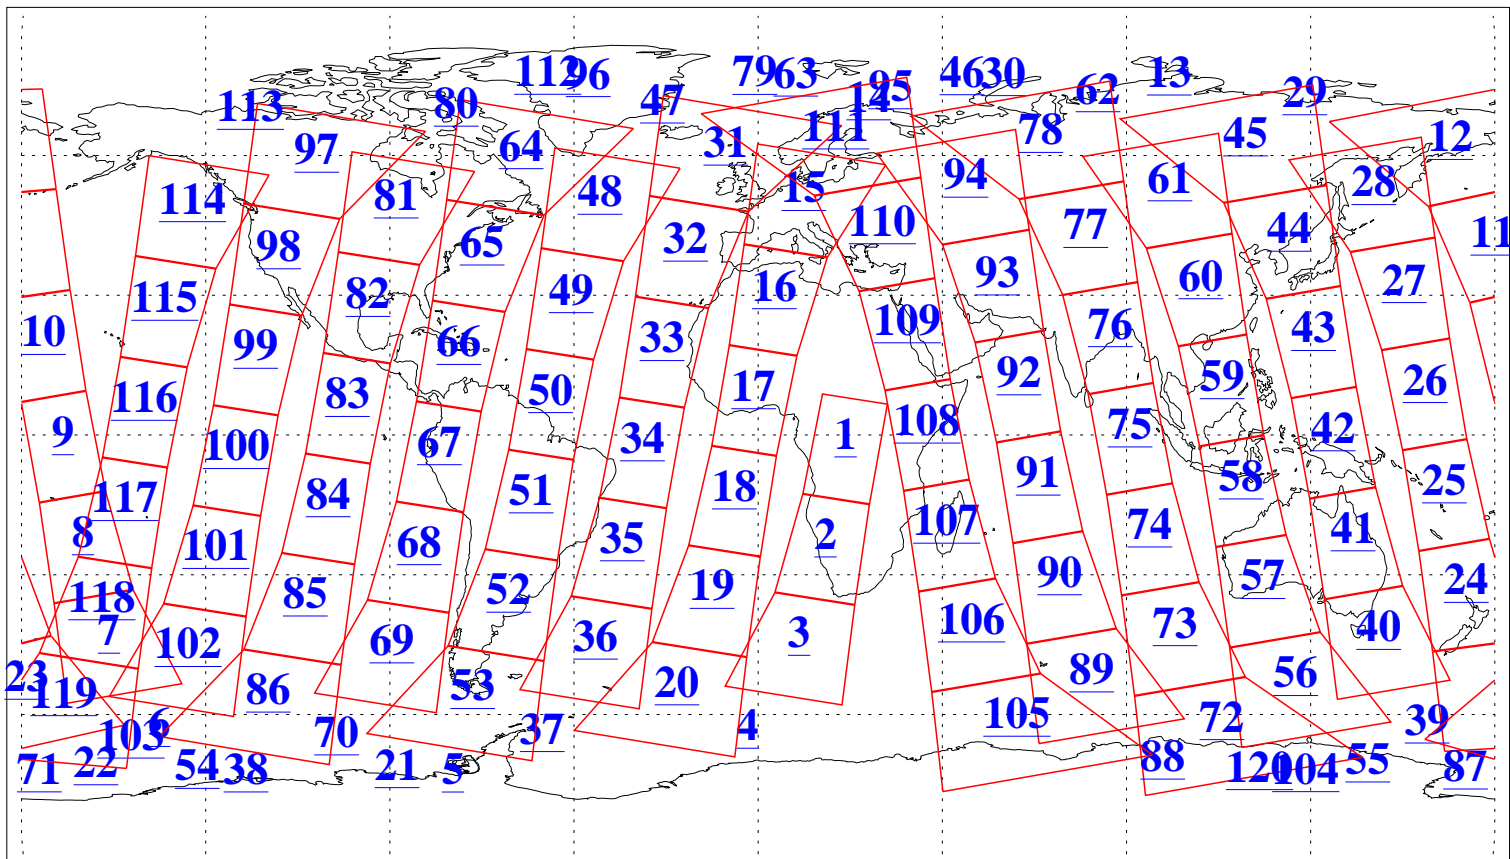

L1B Availability  
AMSU Granules: 240  
HSB Granules: 0  
AIRS Granules: 240

28 Apr 2021  
DoY 118  
Aqua Day 6934  
Granules: 1 to 120

Granules: 121 to 240

Legend: AMSU Available, *HSB Available*, *AIRS Available*

L1B Availability  
 AMSU Granules: 240  
 HSB Granules: 0  
 AIRS Granules: 240

28 Apr 2021  
 DoY 118  
 Aqua Day 6934

Ascending Granules

Descending Granules

Legend: AMSU Available, *HSB Available*, *AIRS Available*

L1B Availability  
 AMSU Granules: 240  
 HSB Granules: 0  
 AIRS Granules: 240

28 Apr 2021  
 DoY 118  
 Aqua Day 6934

Northern Hemisphere Granules

Southern Hemisphere Granules

Legend: AMSU Available, HSB Available, **AIRS Available**