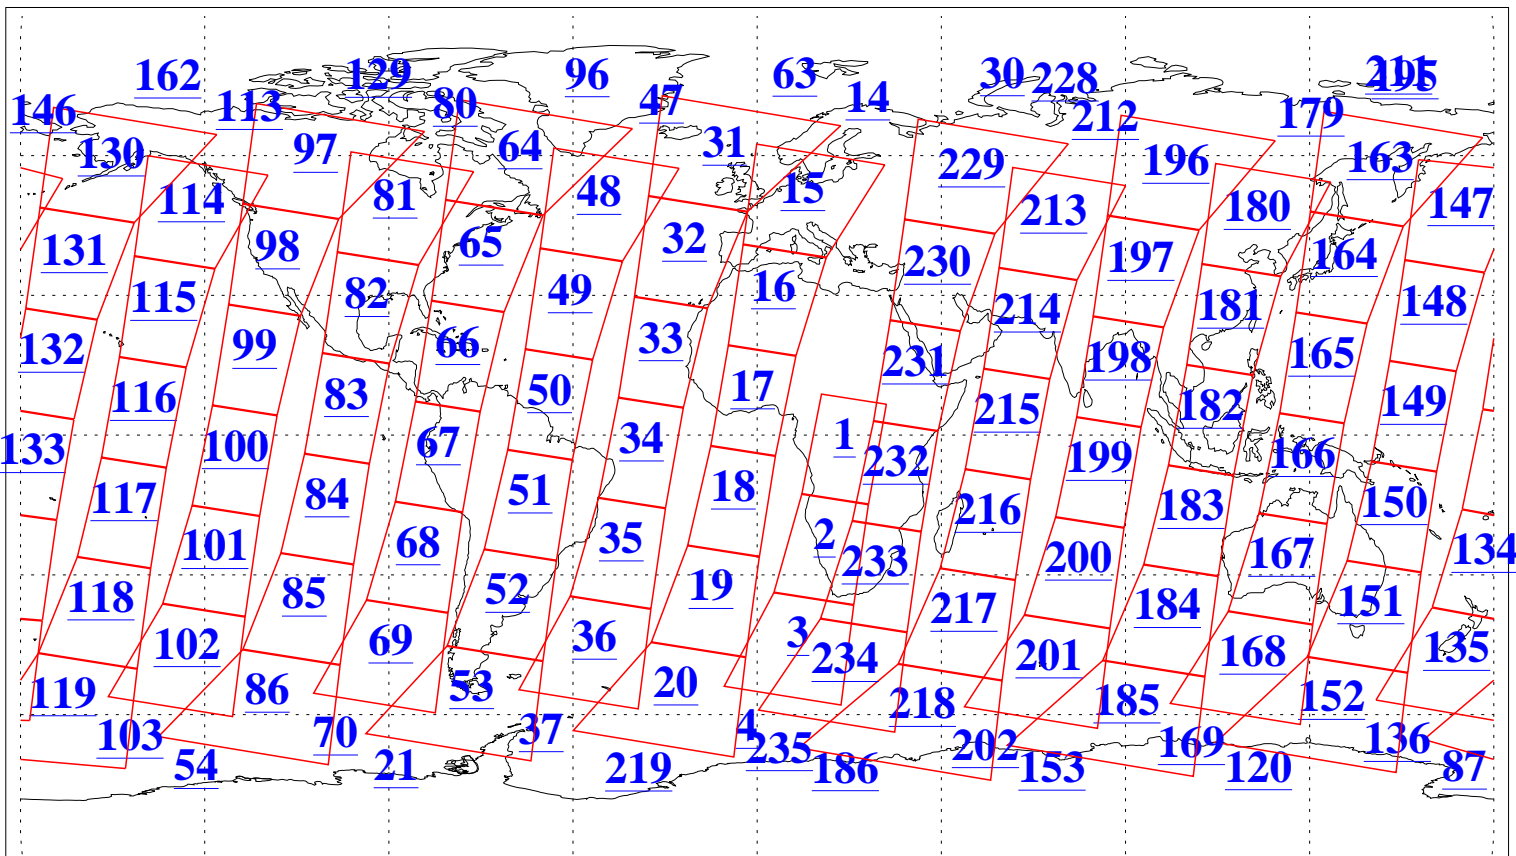

L1B Availability  
AMSU Granules: 240  
HSB Granules: 0  
AIRS Granules: 240

28 Apr 2021  
DoY 118  
Aqua Day 6934  
Granules: 1 to 120

Granules: 121 to 240

Legend: AMSU Available, *HSB Available*, *AIRS Available*

L1B Availability  
 AMSU Granules: 240  
 HSB Granules: 0  
 AIRS Granules: 240

28 Apr 2021  
 DoY 118  
 Aqua Day 6934

Ascending Granules

Descending Granules

Legend: AMSU Available, *HSB Available*, *AIRS Available*

L1B Availability  
 AMSU Granules: 240  
 HSB Granules: 0  
 AIRS Granules: 240

28 Apr 2021  
 DoY 118  
 Aqua Day 6934

Northern Hemisphere Granules

Southern Hemisphere Granules

Legend: AMSU Available, HSB Available, **AIRS Available**