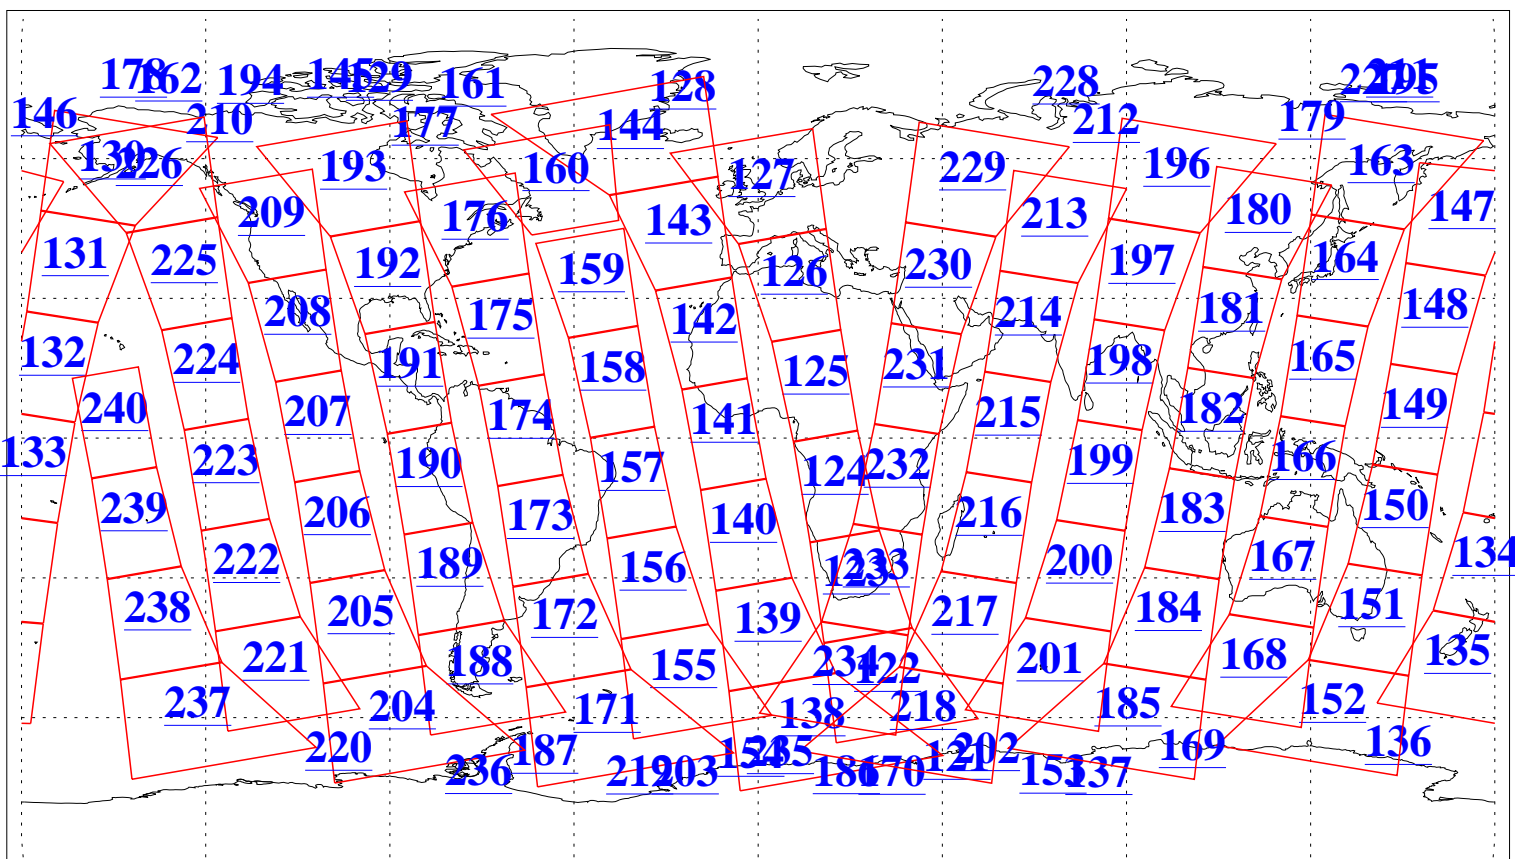

L1B Availability  
AMSU Granules: 240  
HSB Granules: 0  
AIRS Granules: 240

28 Apr 2021  
DoY 118  
Aqua Day 6934  
Granules: 1 to 120

Granules: 121 to 240

Legend: AMSU Available, *HSB Available*, *AIRS Available*

L1B Availability  
 AMSU Granules: 240  
 HSB Granules: 0  
 AIRS Granules: 240

28 Apr 2021  
 DoY 118  
 Aqua Day 6934

Ascending Granules

Descending Granules

Legend: AMSU Available, *HSB Available*, *AIRS Available*

L1B Availability  
 AMSU Granules: 240  
 HSB Granules: 0  
 AIRS Granules: 240

28 Apr 2021  
 DoY 118  
 Aqua Day 6934

Northern Hemisphere Granules

Southern Hemisphere Granules

Legend: AMSU Available, HSB Available, **AIRS Available**