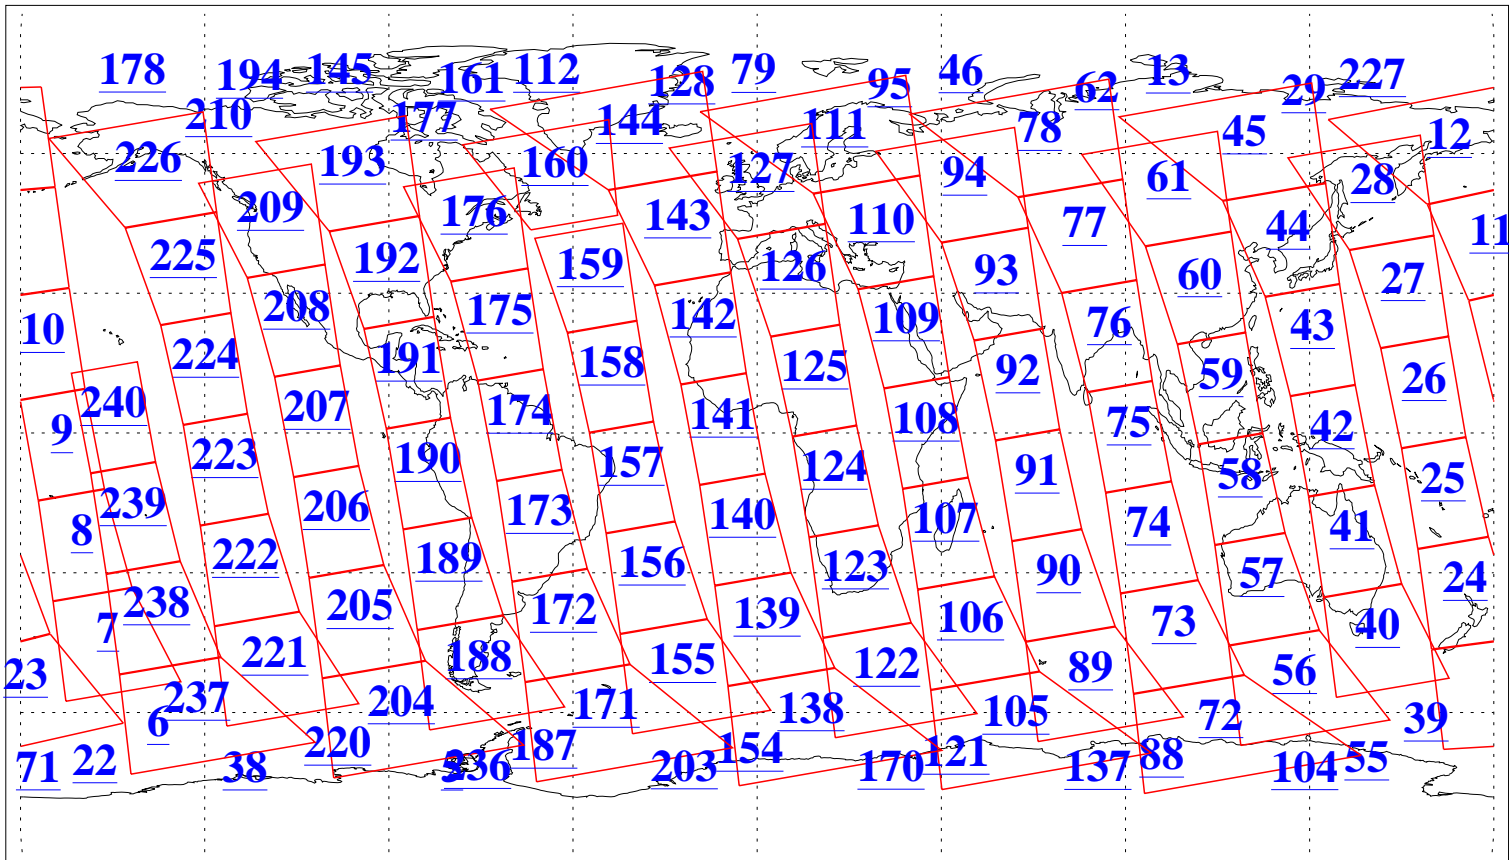

L1B Availability  
AMSU Granules: 240  
HSB Granules: 0  
AIRS Granules: 240

28 Apr 2021  
DoY 118  
Aqua Day 6934  
Granules: 1 to 120

Granules: 121 to 240

Legend: AMSU Available, *HSB Available*, *AIRS Available*

L1B Availability  
 AMSU Granules: 240  
 HSB Granules: 0  
 AIRS Granules: 240

28 Apr 2021  
 DoY 118  
 Aqua Day 6934

Ascending Granules

Descending Granules

Legend: AMSU Available, *HSB Available*, *AIRS Available*

L1B Availability  
 AMSU Granules: 240  
 HSB Granules: 0  
 AIRS Granules: 240

28 Apr 2021  
 DoY 118  
 Aqua Day 6934

Northern Hemisphere Granules

Southern Hemisphere Granules

Legend: AMSU Available, HSB Available, **AIRS Available**