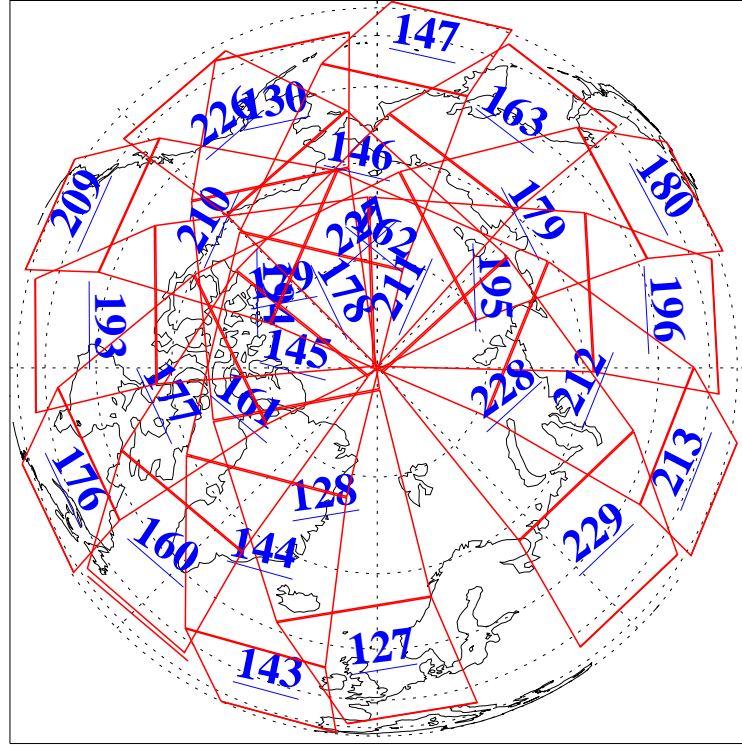

L1B Availability  
 AMSU Granules: 240  
 HSB Granules: 0  
 AIRS Granules: 240

28 Apr 2021  
 DoY 118  
 Aqua Day 6934

Ascending Granules

Descending Granules

Legend: AMSU Available, *HSB Available*, *AIRS Available*

L1B Availability  
 AMSU Granules: 240  
 HSB Granules: 0  
 AIRS Granules: 240

28 Apr 2021  
 DoY 118  
 Aqua Day 6934

Northern Hemisphere Granules

Southern Hemisphere Granules

Legend: AMSU Available, HSB Available, **AIRS Available**