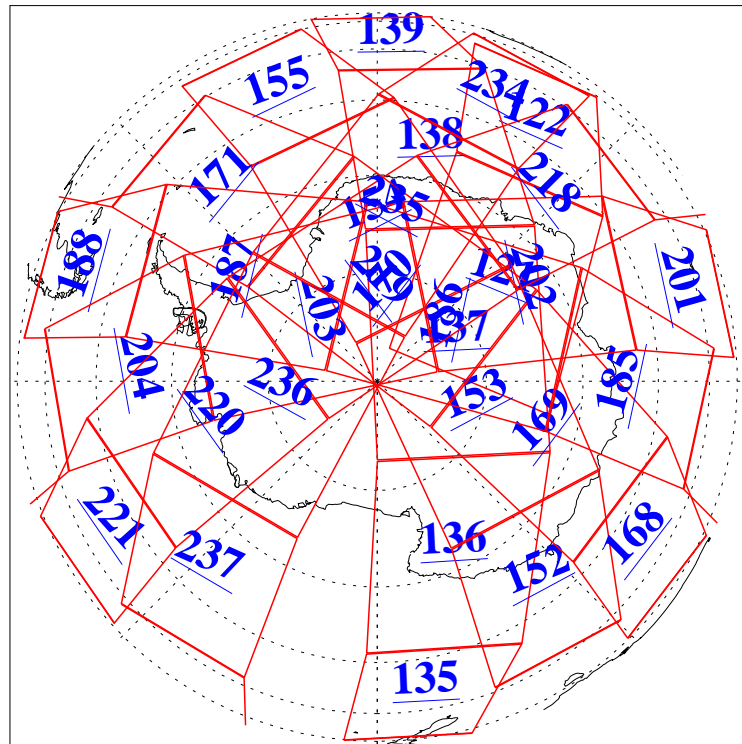

L1B Availability  
AMSU Granules: 240  
HSB Granules: 0  
AIRS Granules: 240

28 Apr 2021  
DoY 118  
Aqua Day 6934  
Granules: 1 to 120

Granules: 121 to 240

Legend: AMSU Available, *HSB Available*, *AIRS Available*

L1B Availability  
 AMSU Granules: 240  
 HSB Granules: 0  
 AIRS Granules: 240

28 Apr 2021  
 DoY 118  
 Aqua Day 6934

Ascending Granules

Descending Granules

Legend: AMSU Available, *HSB Available*, *AIRS Available*

L1B Availability  
 AMSU Granules: 240  
 HSB Granules: 0  
 AIRS Granules: 240

28 Apr 2021  
 DoY 118  
 Aqua Day 6934

Northern Hemisphere Granules

Southern Hemisphere Granules

Legend: AMSU Available, HSB Available, **AIRS Available**