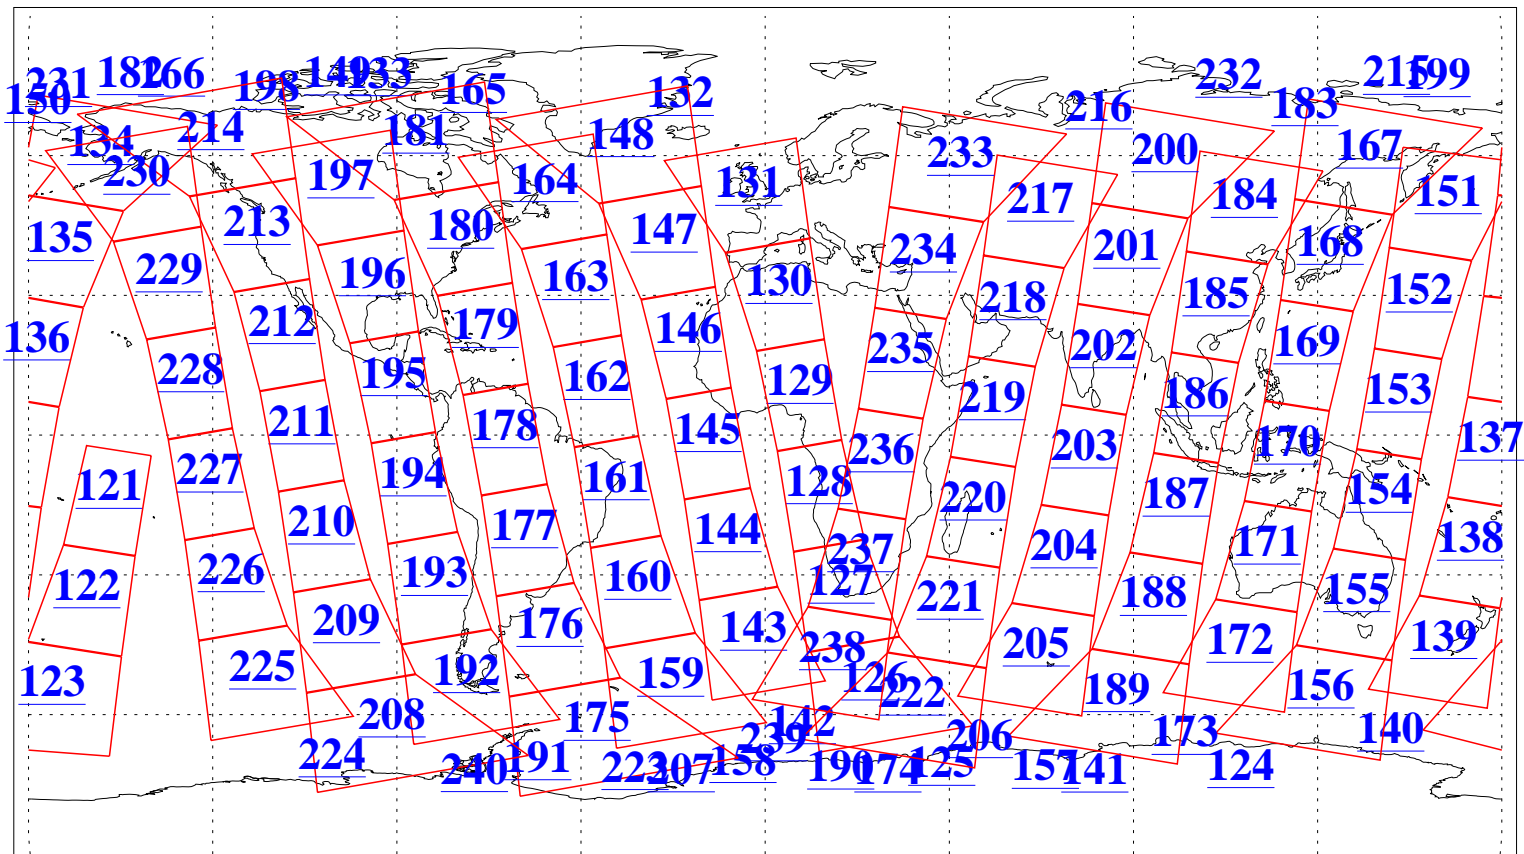

L1B Availability
AMSU Granules: 240
HSB Granules: 0
AIRS Granules: 240

24 Apr 2021
DoY 114
Aqua Day 6930
Granules: 1 to 120

Granules: 121 to 240

Legend: AMSU Available, *HSB Available*, *AIRS Available*

L1B Availability
AMSU Granules: 240
HSB Granules: 0
AIRS Granules: 240

24 Apr 2021
DoY 114
Aqua Day 6930

Ascending Granules

Descending Granules

Legend: AMSU Available, *HSB Available*, *AIRS Available*

L1B Availability
 AMSU Granules: 240
 HSB Granules: 0
 AIRS Granules: 240