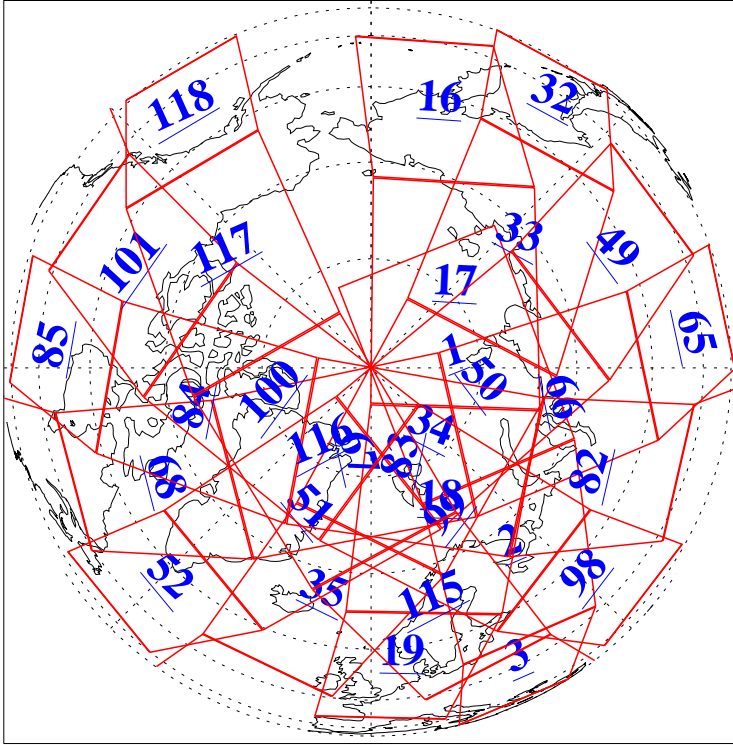

L1B Availability
AMSU Granules: 240
HSB Granules: 0
AIRS Granules: 240

24 Apr 2021
DoY 114
Aqua Day 6930
Granules: 1 to 120

Granules: 121 to 240

Legend: AMSU Available, *HSB Available*, *AIRS Available*

L1B Availability
AMSU Granules: 240
HSB Granules: 0
AIRS Granules: 240

24 Apr 2021
DoY 114
Aqua Day 6930

Ascending Granules

Descending Granules

Legend: AMSU Available, *HSB Available*, *AIRS Available*

L1B Availability
 AMSU Granules: 240
 HSB Granules: 0
 AIRS Granules: 240

24 Apr 2021
 DoY 114
 Aqua Day 6930

Northern Hemisphere Granules

Southern Hemisphere Granules

Legend: AMSU Available, HSB Available, AIRS Available