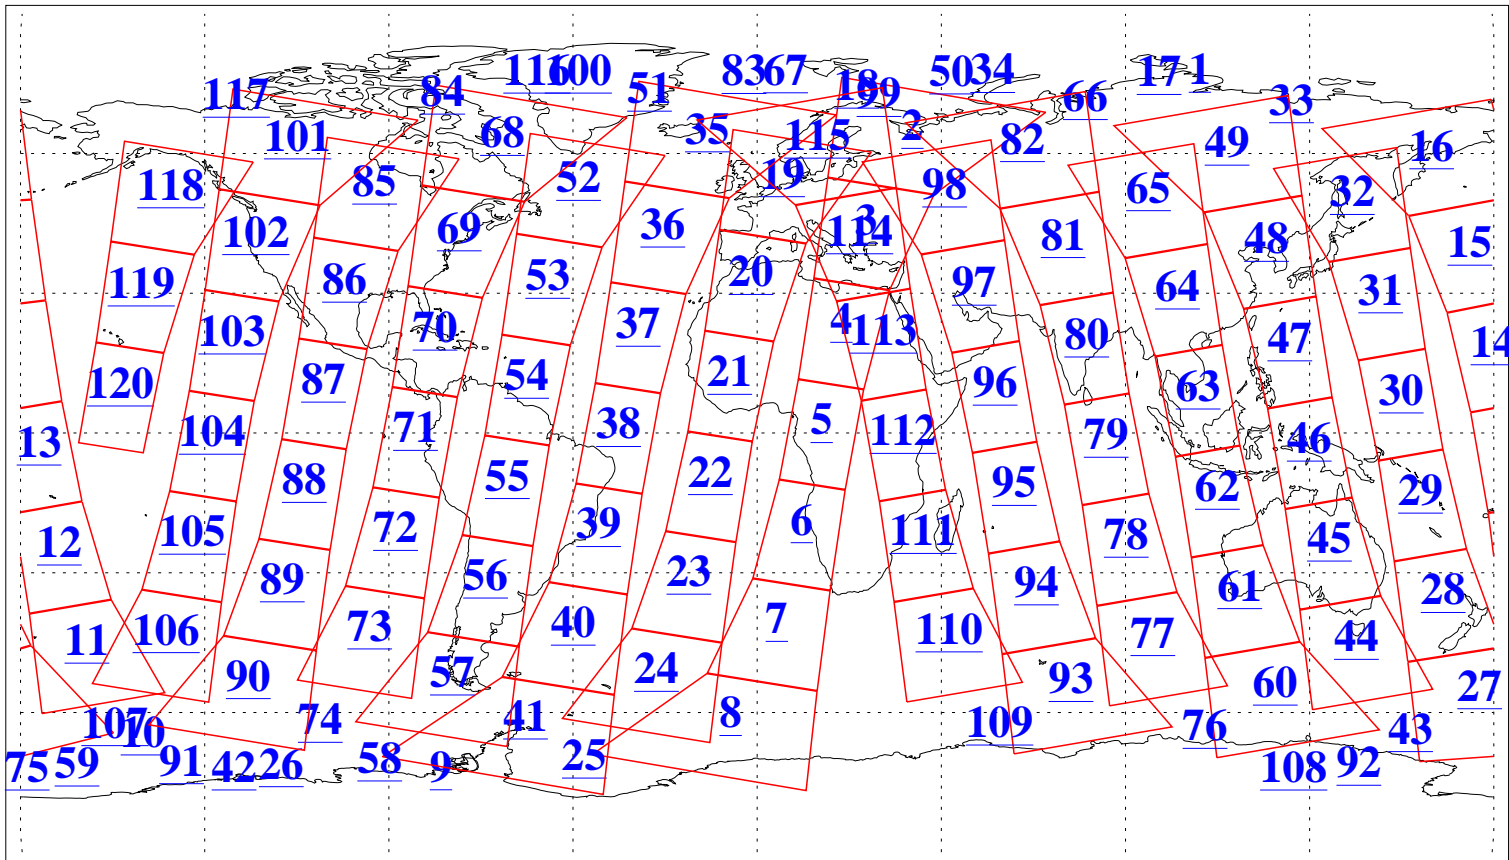

L1B Availability
AMSU Granules: 240
HSB Granules: 0
AIRS Granules: 240

24 Apr 2021
DoY 114
Aqua Day 6930
Granules: 1 to 120

Granules: 121 to 240

Legend: AMSU Available, *HSB Available*, *AIRS Available*

L1B Availability
AMSU Granules: 240
HSB Granules: 0
AIRS Granules: 240

24 Apr 2021
DoY 114
Aqua Day 6930

Ascending Granules

Descending Granules

Legend: AMSU Available, *HSB Available*, *AIRS Available*

L1B Availability
 AMSU Granules: 240
 HSB Granules: 0
 AIRS Granules: 240

24 Apr 2021
 DoY 114
 Aqua Day 6930

Northern Hemisphere Granules

Southern Hemisphere Granules

Legend: AMSU Available, HSB Available, AIRS Available