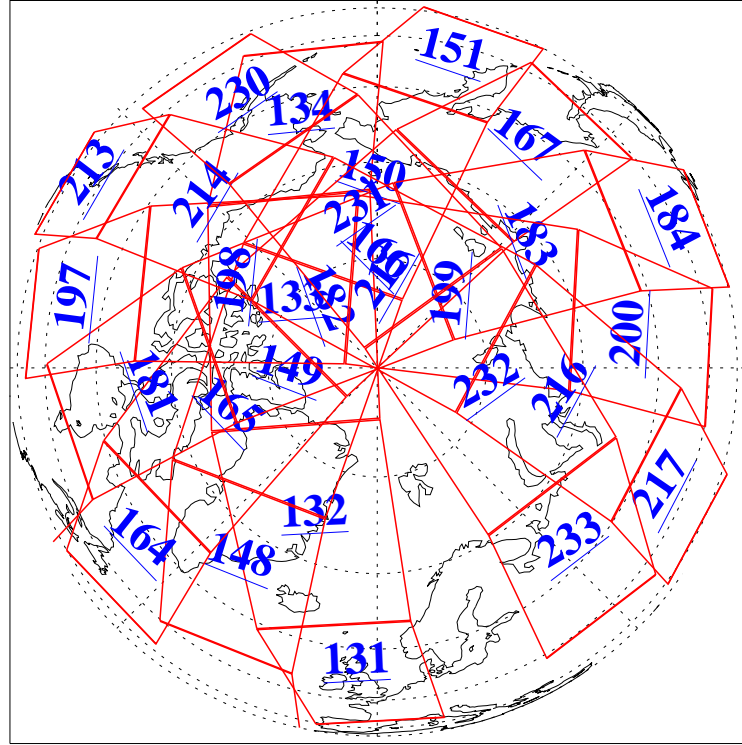

L1B Availability
AMSU Granules: 240
HSB Granules: 0
AIRS Granules: 240

24 Apr 2021
DoY 114
Aqua Day 6930

Northern Hemisphere Granules

Southern Hemisphere Granules