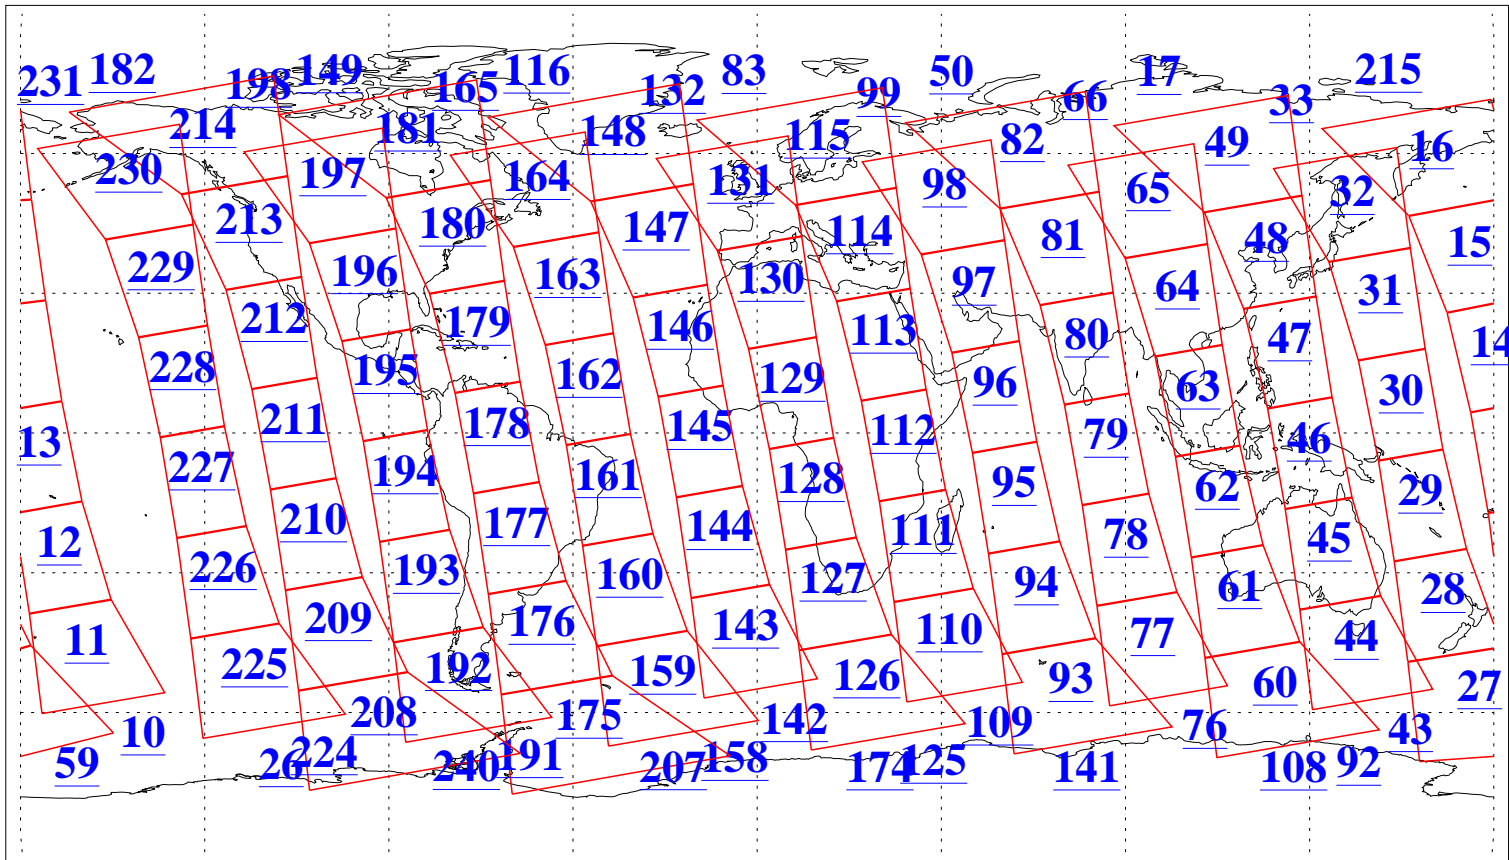

L1B Availability
AMSU Granules: 240
HSB Granules: 0
AIRS Granules: 240

24 Apr 2021
DoY 114
Aqua Day 6930
Granules: 1 to 120

Granules: 121 to 240

Legend: AMSU Available, *HSB Available*, *AIRS Available*

L1B Availability
AMSU Granules: 240
HSB Granules: 0
AIRS Granules: 240

24 Apr 2021
DoY 114
Aqua Day 6930

Ascending Granules

Descending Granules

Legend: AMSU Available, *HSB Available*, *AIRS Available*

L1B Availability
 AMSU Granules: 240
 HSB Granules: 0
 AIRS Granules: 240