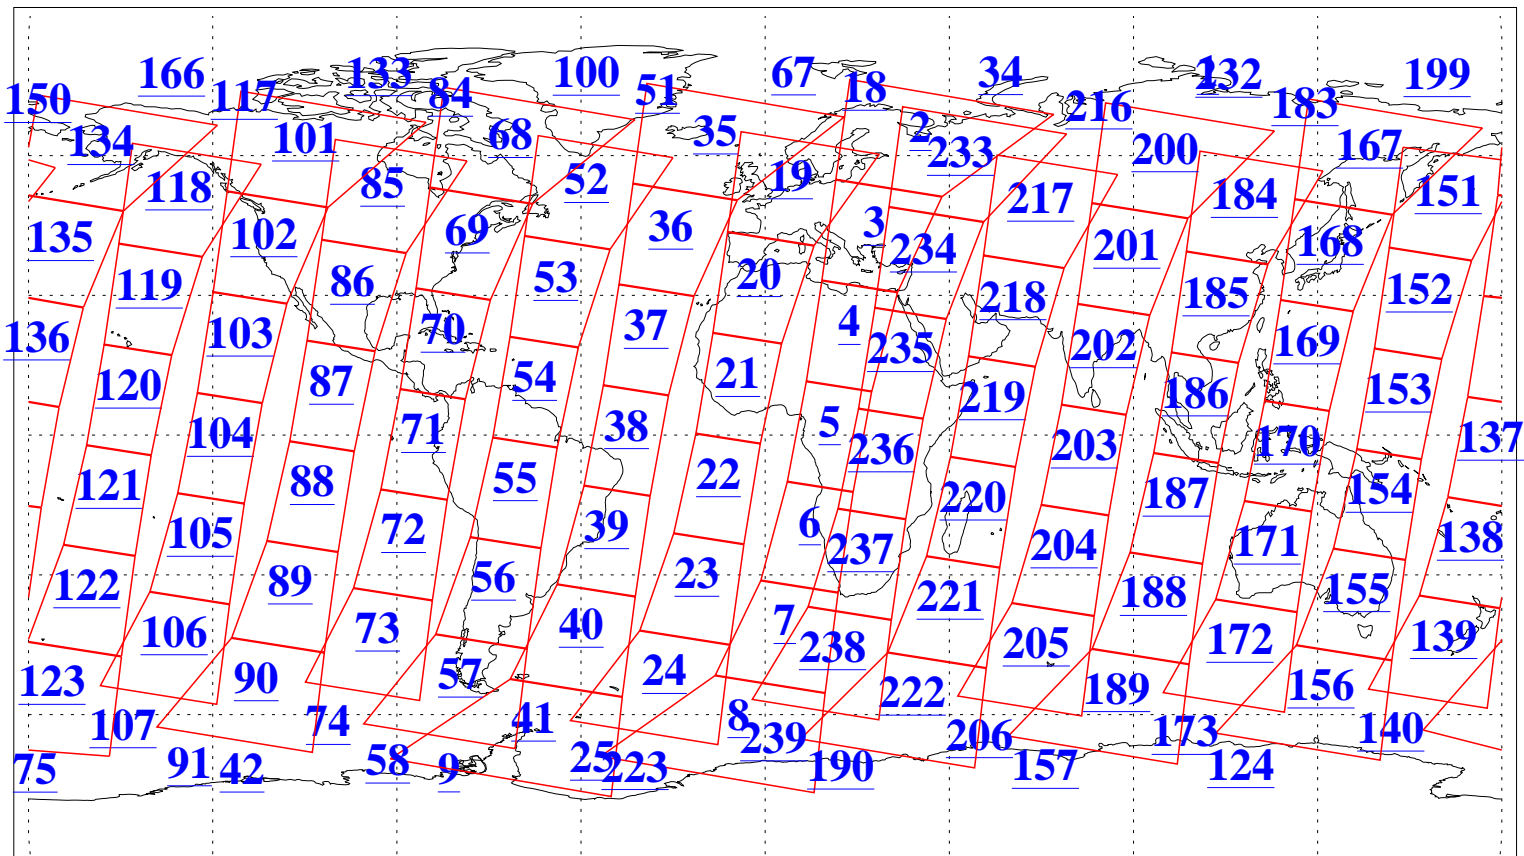

L1B Availability
AMSU Granules: 240
HSB Granules: 0
AIRS Granules: 240

24 Apr 2021
DoY 114
Aqua Day 6930
Granules: 1 to 120

Granules: 121 to 240

Legend: AMSU Available, *HSB Available*, *AIRS Available*

L1B Availability
AMSU Granules: 240
HSB Granules: 0
AIRS Granules: 240

24 Apr 2021
DoY 114
Aqua Day 6930

Ascending Granules

Descending Granules

Legend: AMSU Available, *HSB Available*, *AIRS Available*

L1B Availability
 AMSU Granules: 240
 HSB Granules: 0
 AIRS Granules: 240

24 Apr 2021
 DoY 114
 Aqua Day 6930

Northern Hemisphere Granules

Southern Hemisphere Granules

Legend: AMSU Available, HSB Available, AIRS Available