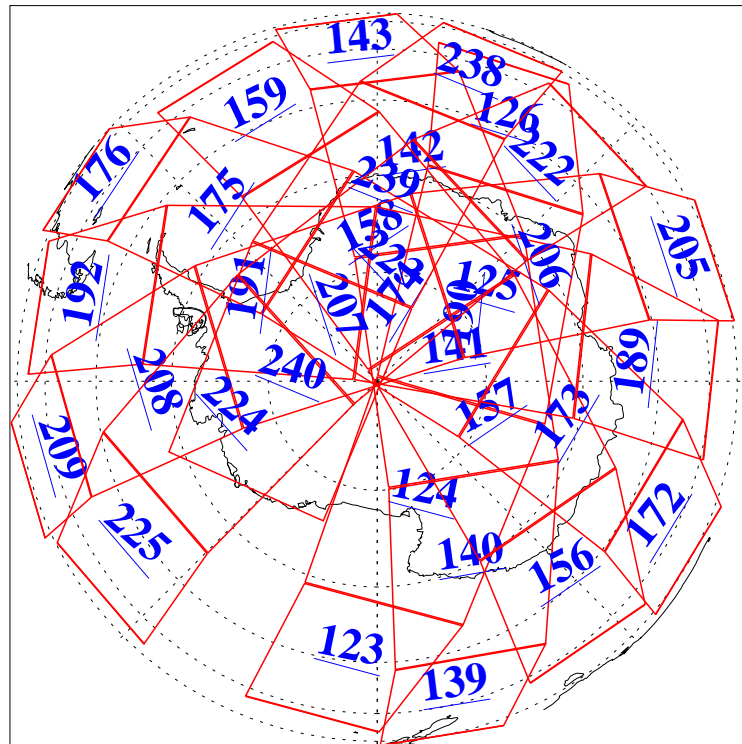

Legend: AMSU Available, HSB Available, AIRS Available