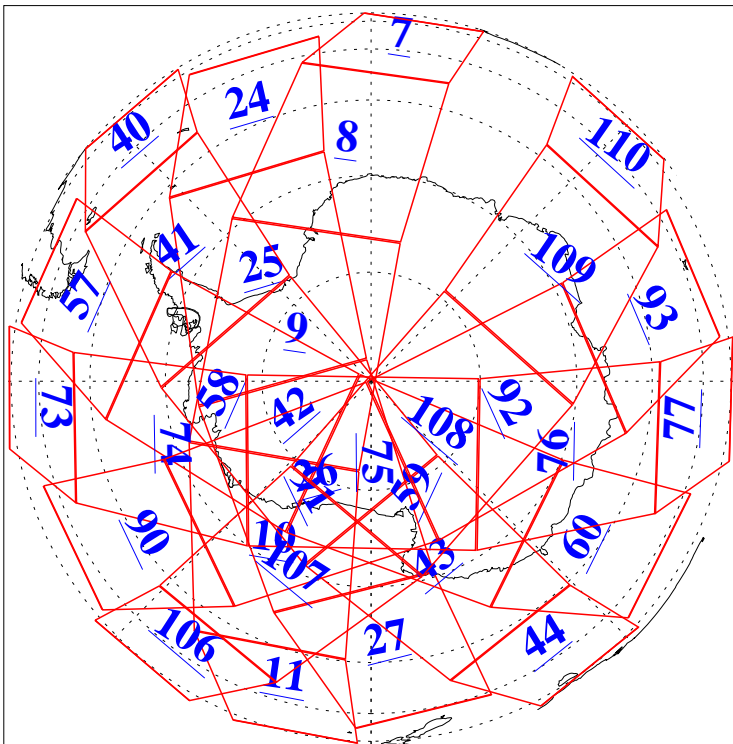

Legend: AMSU Available, HSB Available, AIRS Available