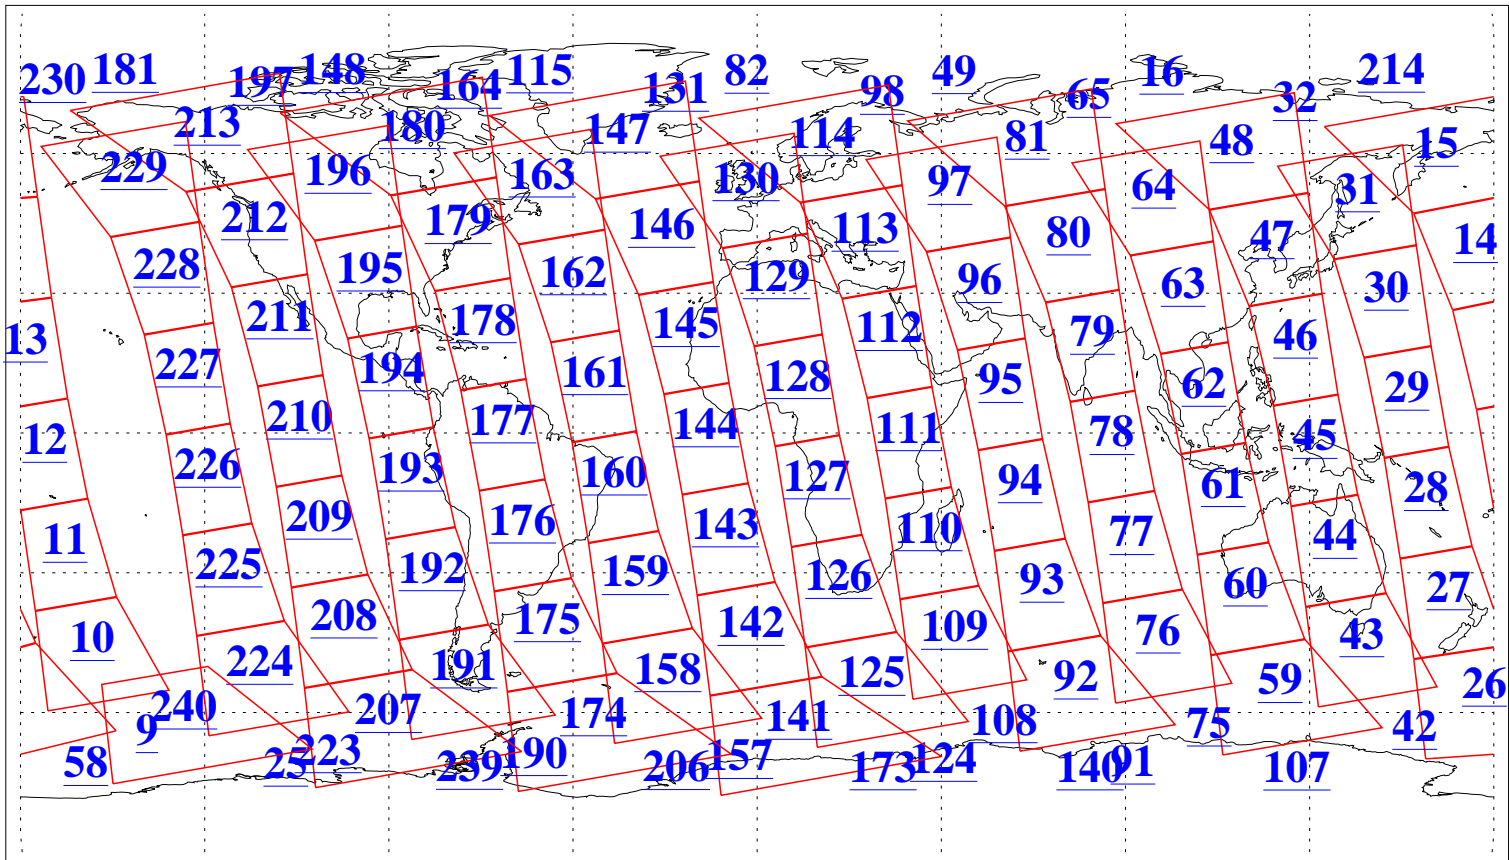

L1B Availability
AMSU Granules: 240
HSB Granules: 0
AIRS Granules: 240

17 Apr 2021
DoY 107
Aqua Day 6923
Granules: 1 to 120

L1B Availability
 AMSU Granules: 240
 HSB Granules: 0
 AIRS Granules: 240

17 Apr 2021
 DoY 107
 Aqua Day 6923

Ascending Granules

Descending Granules

Legend: AMSU Available, HSB Available, AIRS Available

L1B Availability
 AMSU Granules: 240
 HSB Granules: 0
 AIRS Granules: 240

17 Apr 2021
 DoY 107
 Aqua Day 6923

Northern Hemisphere Granules

Southern Hemisphere Granules

Legend: AMSU Available, HSB Available, **AIRS Available**