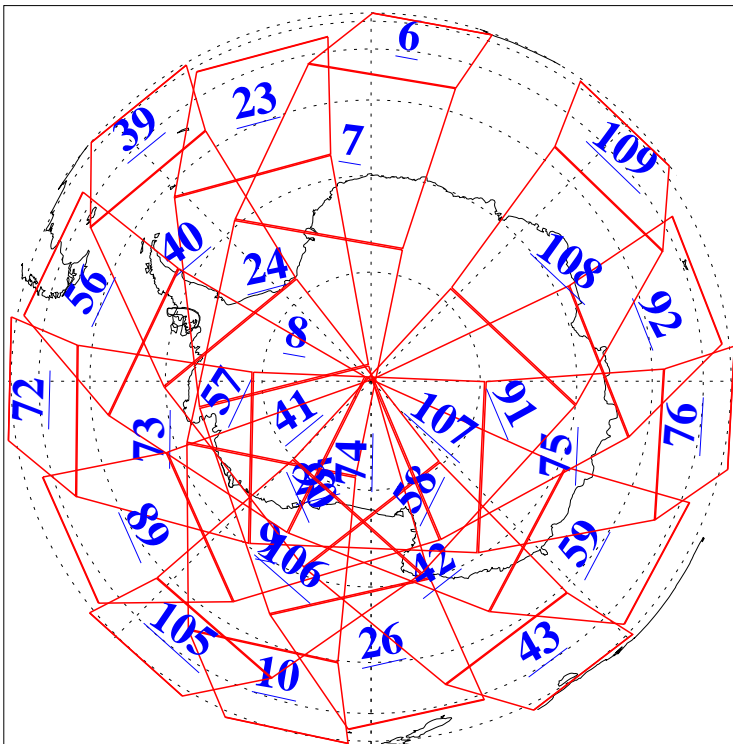

Ascending Granules

Descending Granules

Legend: AMSU Available, HSB Available, AIRS Available

L1B Availability
 AMSU Granules: 240
 HSB Granules: 0
 AIRS Granules: 240

17 Apr 2021
 DoY 107
 Aqua Day 6923

Northern Hemisphere Granules

Southern Hemisphere Granules

Legend: AMSU Available, HSB Available, **AIRS Available**