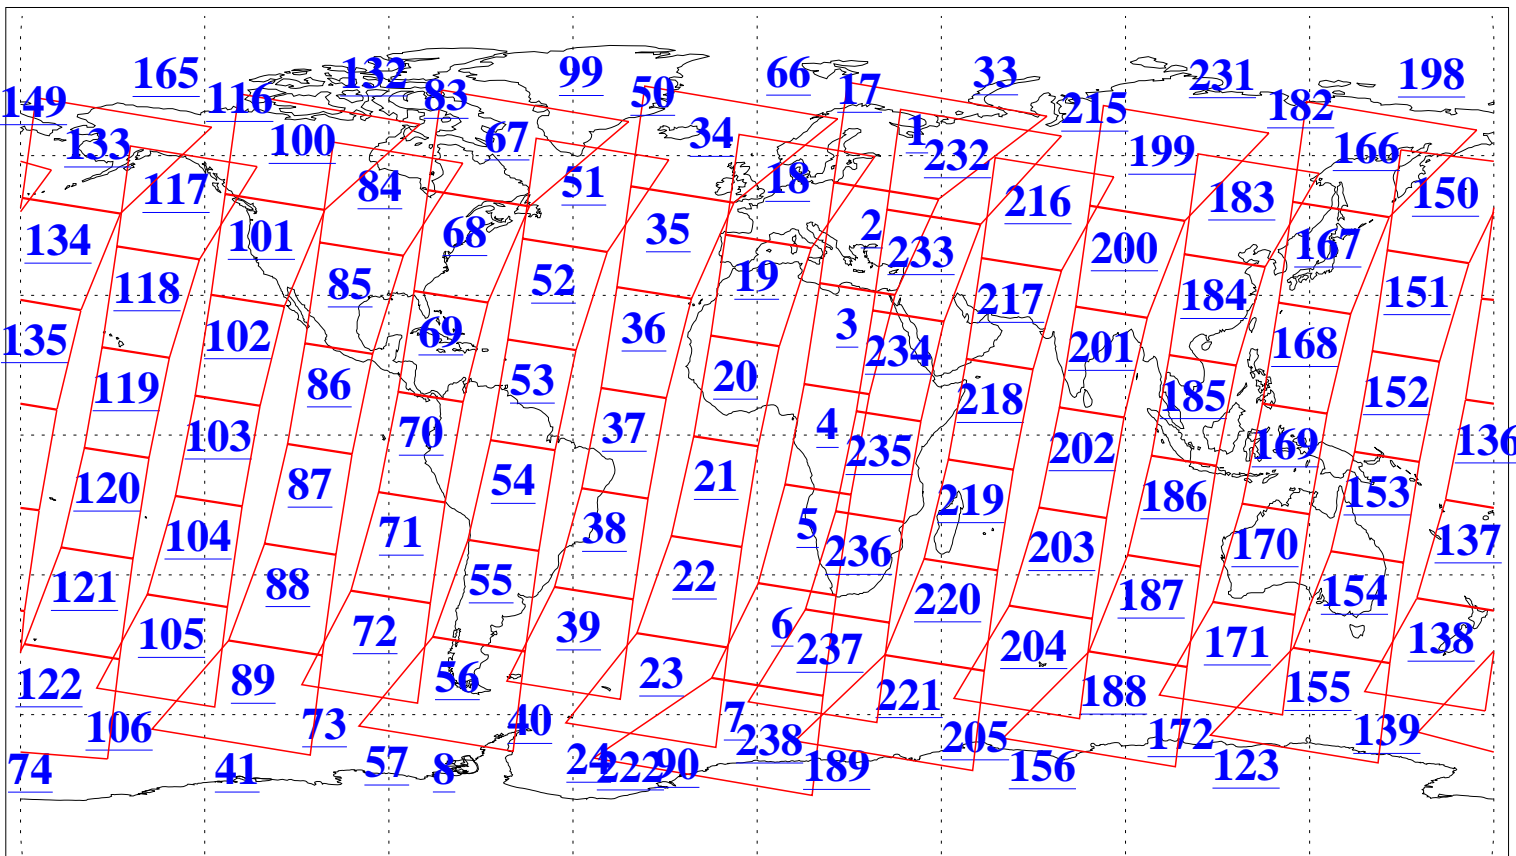

L1B Availability
AMSU Granules: 240
HSB Granules: 0
AIRS Granules: 240

17 Apr 2021
DoY 107
Aqua Day 6923
Granules: 1 to 120

L1B Availability
 AMSU Granules: 240
 HSB Granules: 0
 AIRS Granules: 240

17 Apr 2021
 DoY 107
 Aqua Day 6923

Ascending Granules

Descending Granules

Legend: AMSU Available, HSB Available, AIRS Available

L1B Availability
 AMSU Granules: 240
 HSB Granules: 0
 AIRS Granules: 240

17 Apr 2021
 DoY 107
 Aqua Day 6923

Northern Hemisphere Granules

Southern Hemisphere Granules

Legend: AMSU Available, HSB Available, **AIRS Available**