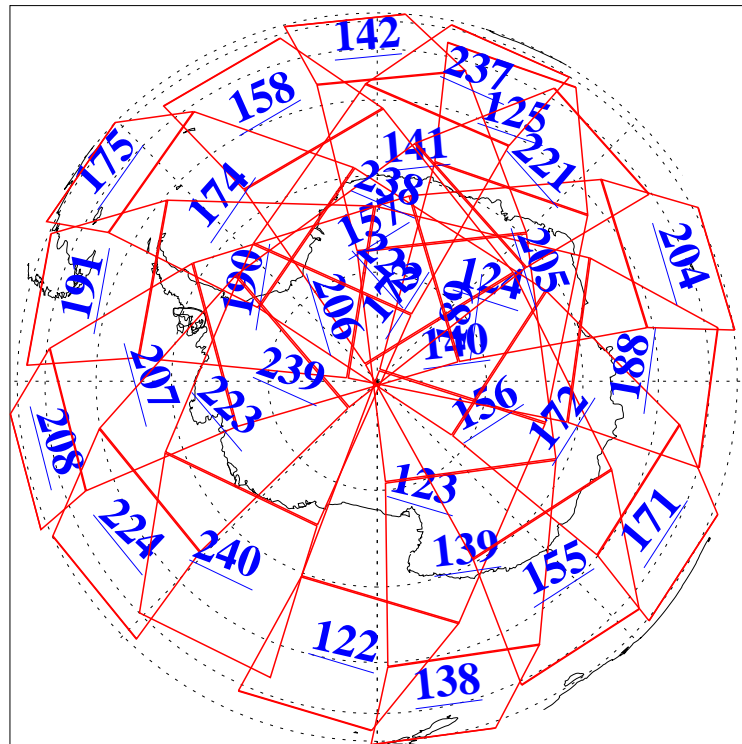

Ascending Granules

Descending Granules

Legend: AMSU Available, HSB Available, AIRS Available

L1B Availability
 AMSU Granules: 240
 HSB Granules: 0
 AIRS Granules: 240

17 Apr 2021
 DoY 107
 Aqua Day 6923

Northern Hemisphere Granules

Southern Hemisphere Granules

Legend: AMSU Available, HSB Available, **AIRS Available**