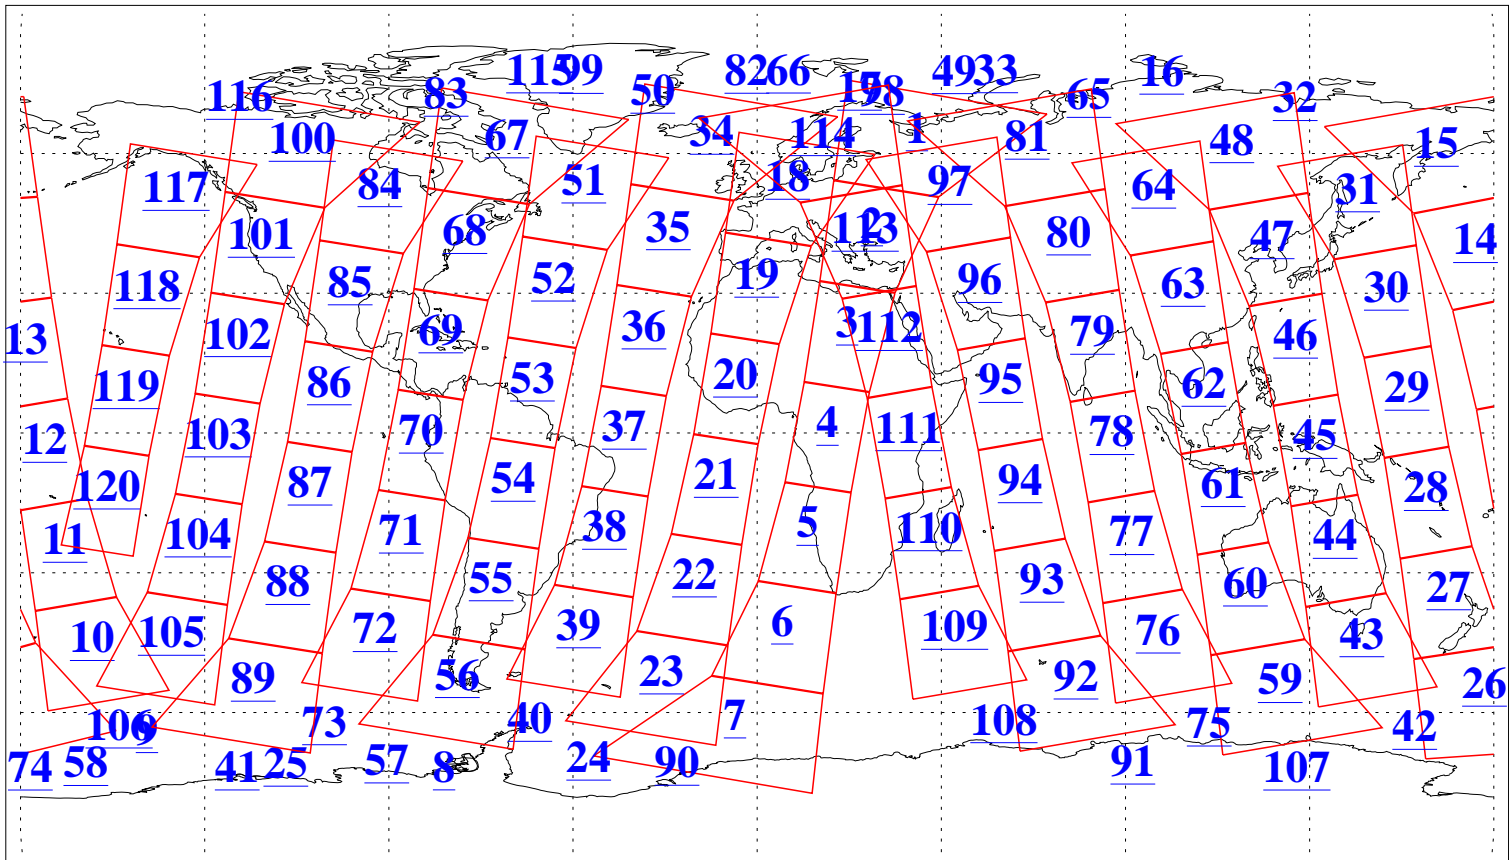

L1B Availability
AMSU Granules: 240
HSB Granules: 0
AIRS Granules: 240

17 Apr 2021
DoY 107
Aqua Day 6923
Granules: 1 to 120

L1B Availability
 AMSU Granules: 240
 HSB Granules: 0
 AIRS Granules: 240

17 Apr 2021
 DoY 107
 Aqua Day 6923

Ascending Granules

Descending Granules

Legend: AMSU Available, HSB Available, AIRS Available

L1B Availability
 AMSU Granules: 240
 HSB Granules: 0
 AIRS Granules: 240

17 Apr 2021
 DoY 107
 Aqua Day 6923

Northern Hemisphere Granules

Southern Hemisphere Granules

Legend: AMSU Available, HSB Available, **AIRS Available**