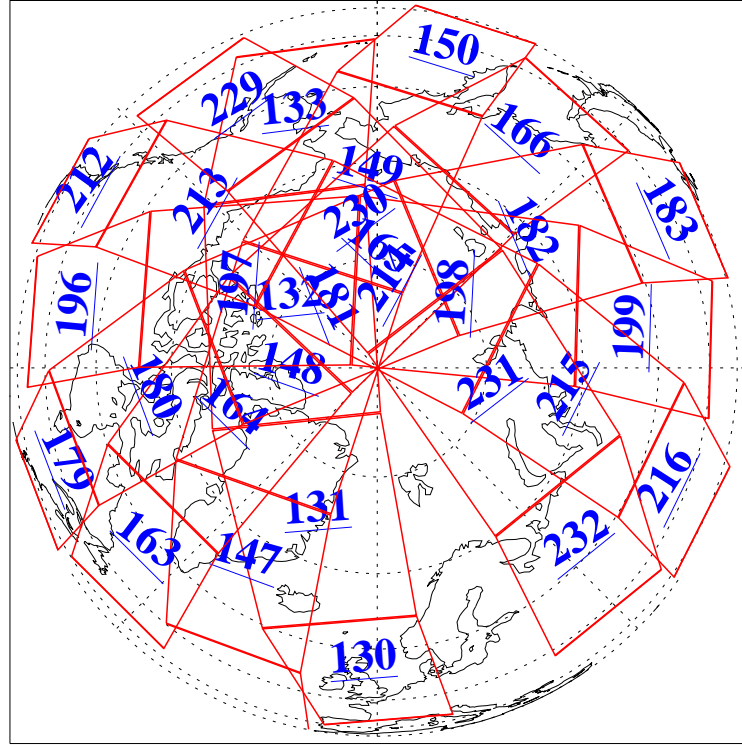

Ascending Granules

Descending Granules

Legend: AMSU Available, HSB Available, AIRS Available

L1B Availability
 AMSU Granules: 240
 HSB Granules: 0
 AIRS Granules: 240

17 Apr 2021
 DoY 107
 Aqua Day 6923

Northern Hemisphere Granules

Southern Hemisphere Granules

Legend: AMSU Available, HSB Available, **AIRS Available**