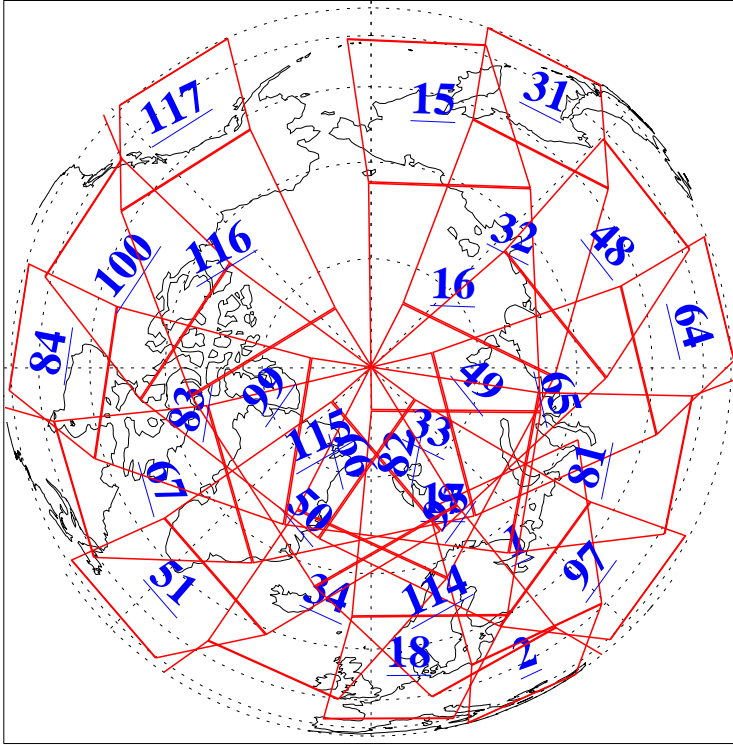

Ascending Granules

Descending Granules

Legend: AMSU Available, HSB Available, AIRS Available

L1B Availability
 AMSU Granules: 240
 HSB Granules: 0
 AIRS Granules: 240

17 Apr 2021
 DoY 107
 Aqua Day 6923

Northern Hemisphere Granules

Southern Hemisphere Granules

Legend: AMSU Available, HSB Available, **AIRS Available**